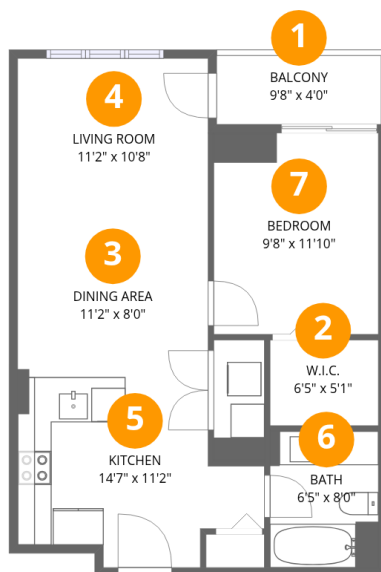

1st floor

Total Area: 588 sq. ft

1st Floor: 588 sq. ft

Excluded: Balcony 39 sq. ft, Walls: 0 sq. ft

Property summary

Room dimensions

Floor 1

Total: 588 sqft Excluded: 39 sqft

#		Dimensions	sqft	Counted as living area
1	Balcony	9'8" x 4'0"	39 sq. ft	No
2	W.I.C.	6'5" x 5'1"	32 sq. ft	Yes
3	Dining Area	11'2" x 8'0"	90 sq. ft	Yes
4	Living Room	11'2" x 10'8"	120 sq. ft	Yes
5	Kitchen	14'7" x 11'2"	163 sq. ft	Yes
6	Bath	6'5" x 8'0"	51 sq. ft	Yes
7	Bedroom	9'8" x 11'10"	115 sq. ft	Yes

1 Floor 1 - Balcony

Dimensions: 9'8" x 4'0"
Area: 39 sq. ft
Counted as living area: No

Heated: No
Finished: No
Enclosed: No
Contiguous: Yes
Permitted: Yes
Wet space: No
Addition: No
Conversion: No

2 Floor 1 - W.I.C.

Dimensions: 6'5" x 5'1"
Area: 32 sq. ft
Counted as living area: Yes

Heated: Yes
Finished: Yes
Enclosed: Yes
Contiguous: Yes
Permitted: Yes
Wet space: No
Addition: No
Conversion: No

3 Floor 1 - Dining Area