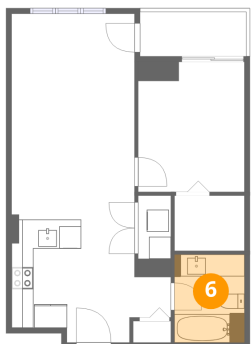

Dimensions: 11'2" x 8'0"
Area: 90 sq. ft
Counted as living area: Yes

Heated: Yes
Finished: Yes
Enclosed: Yes
Contiguous: Yes
Permitted: Yes
Wet space: No
Addition: No
Conversion: No

4 Floor 1 - Living Room

Dimensions: 11'2" x 10'8"
Area: 120 sq. ft
Counted as living area: Yes

Heated: Yes
Finished: Yes
Enclosed: Yes
Contiguous: Yes
Permitted: Yes
Wet space: No
Addition: No
Conversion: No

5 Floor 1 - Kitchen

Dimensions: 14'7" x 11'2"
Area: 163 sq. ft
Counted as living area: Yes

Heated: Yes
Finished: Yes
Enclosed: Yes
Contiguous: Yes
Permitted: Yes
Wet space: No
Addition: No
Conversion: No

6 Floor 1 - Bath

Dimensions: 6'5" x 8'0"
Area: 51 sq. ft
Counted as living area: Yes

Heated: Yes
Finished: Yes
Enclosed: Yes
Contiguous: Yes
Permitted: Yes
Wet space: Yes
Addition: No
Conversion: No

7 Floor 1 - Bedroom

Dimensions: 9'8" x 11'10"
Area: 115 sq. ft
Counted as living area: Yes