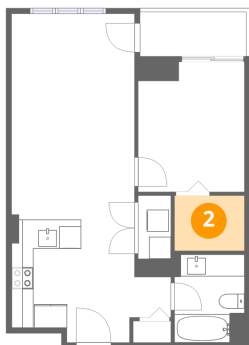

1st floor

Total Area: 588 sq. ft

1st Floor: 588 sq. ft

Excluded: Balcony 39 sq. ft, Walls: 0 sq. ft

Property summary

Room dimensions

Floor 1

Total: 588 sqft Excluded: 39 sqft

#		Dimensions	sqft	Counted as living area
1	Balcony	9'8" x 4'0"	39 sq. ft	No
2	W.I.C.	6'5" x 5'1"	32 sq. ft	Yes
3	Dining Area	11'2" x 8'0"	90 sq. ft	Yes
4	Living Room	11'2" x 10'8"	120 sq. ft	Yes
5	Kitchen	14'7" x 11'2"	163 sq. ft	Yes
6	Bath	6'5" x 8'0"	51 sq. ft	Yes
7	Bedroom	9'8" x 11'10"	115 sq. ft	Yes

1 Floor 1 - Balcony

Dimensions: 9'8" x 4'0"
Area: 39 sq. ft
Counted as living area: No

Heated: No
Finished: No
Enclosed: No
Contiguous: Yes
Permitted: Yes
Wet space: No
Addition: No
Conversion: No

2 Floor 1 - W.I.C.

Dimensions: 6'5" x 5'1"
Area: 32 sq. ft
Counted as living area: Yes

Heated: Yes
Finished: Yes
Enclosed: Yes
Contiguous: Yes
Permitted: Yes
Wet space: No
Addition: No
Conversion: No

3 Floor 1 - Dining Area