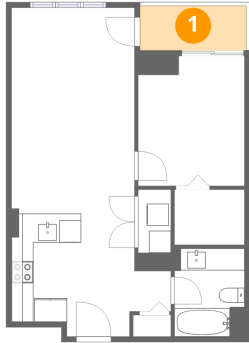

1st floor

Total Area: 588 sq. ft

1st Floor: 588 sq. ft

Excluded: Balcony 39 sq. ft, Walls: 0 sq. ft

Property summary

Room dimensions

Floor 1

Total: 588 sqft Excluded: 39 sqft

#		Dimensions	sqft	Counted as living area
1	Balcony	9'8" x 4'0"	39 sq. ft	No
2	W.I.C.	6'5" x 5'1"	32 sq. ft	Yes
3	Dining Area	11'2" x 8'0"	90 sq. ft	Yes
4	Living Room	11'2" x 10'8"	120 sq. ft	Yes
5	Kitchen	14'7" x 11'2"	163 sq. ft	Yes
6	Bath	6'5" x 8'0"	51 sq. ft	Yes
7	Bedroom	9'8" x 11'10"	115 sq. ft	Yes

1 Floor 1 - Balcony

Dimensions: 9'8" x 4'0"
Area: 39 sq. ft
Counted as living area: No

Heated: No
Finished: No
Enclosed: No
Contiguous: Yes
Permitted: Yes
Wet space: No
Addition: No
Conversion: No

2 Floor 1 - W.I.C.

Dimensions: 6'5" x 5'1"
Area: 32 sq. ft
Counted as living area: Yes

Heated: Yes
Finished: Yes
Enclosed: Yes
Contiguous: Yes
Permitted: Yes
Wet space: No
Addition: No
Conversion: No

3 Floor 1 - Dining Area