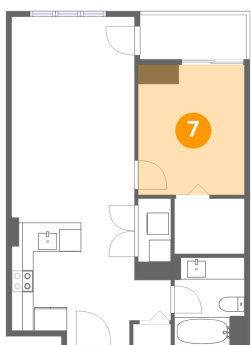

1st floor

Total Area: 588 sq. ft

1st Floor: 588 sq. ft

Excluded: Balcony 39 sq. ft, Walls: 0 sq. ft

Property summary

Room dimensions

Floor 1

Total: 588 sqft Excluded: 39 sqft

Dimensions: 11'2" x 10'8"
Area: 120 sq. ft
Counted as living area: Yes

Heated: Yes
Finished: Yes
Enclosed: Yes
Contiguous: Yes
Permitted: Yes
Wet space: No
Addition: No
Conversion: No

5 Floor 1 - Kitchen

Dimensions: 14'7" x 11'2"
Area: 163 sq. ft
Counted as living area: Yes

Heated: Yes
Finished: Yes
Enclosed: Yes
Contiguous: Yes
Permitted: Yes
Wet space: No
Addition: No
Conversion: No

6 Floor 1 - Bath

Dimensions: 6'5" x 8'0"
Area: 51 sq. ft
Counted as living area: Yes

Heated: Yes
Finished: Yes
Enclosed: Yes
Contiguous: Yes
Permitted: Yes
Wet space: Yes
Addition: No
Conversion: No

7 Floor 1 - Bedroom

Dimensions: 9'8" x 11'10"
Area: 115 sq. ft
Counted as living area: Yes