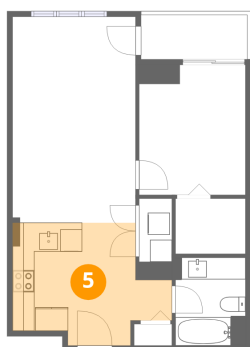

1st floor

Total Area: 588 sq. ft

1st Floor: 588 sq. ft

Excluded: Balcony 39 sq. ft, Walls: 0 sq. ft

Property summary

Room dimensions

Floor 1

Total: 588 sqft Excluded: 39 sqft

Dimensions: 6'5" x 5'1"
Area: 32 sq. ft
Counted as living area: Yes

Heated: Yes
Finished: Yes
Enclosed: Yes
Contiguous: Yes
Permitted: Yes
Wet space: No
Addition: No
Conversion: No

3 Floor 1 - Dining Area

Dimensions: 11'2" x 8'0"
Area: 90 sq. ft
Counted as living area: Yes

Heated: Yes
Finished: Yes
Enclosed: Yes
Contiguous: Yes
Permitted: Yes
Wet space: No
Addition: No
Conversion: No

4 Floor 1 - Living Room

Dimensions: 11'2" x 10'8"
Area: 120 sq. ft
Counted as living area: Yes

Heated: Yes
Finished: Yes
Enclosed: Yes
Contiguous: Yes
Permitted: Yes
Wet space: No
Addition: No
Conversion: No

5 Floor 1 - Kitchen