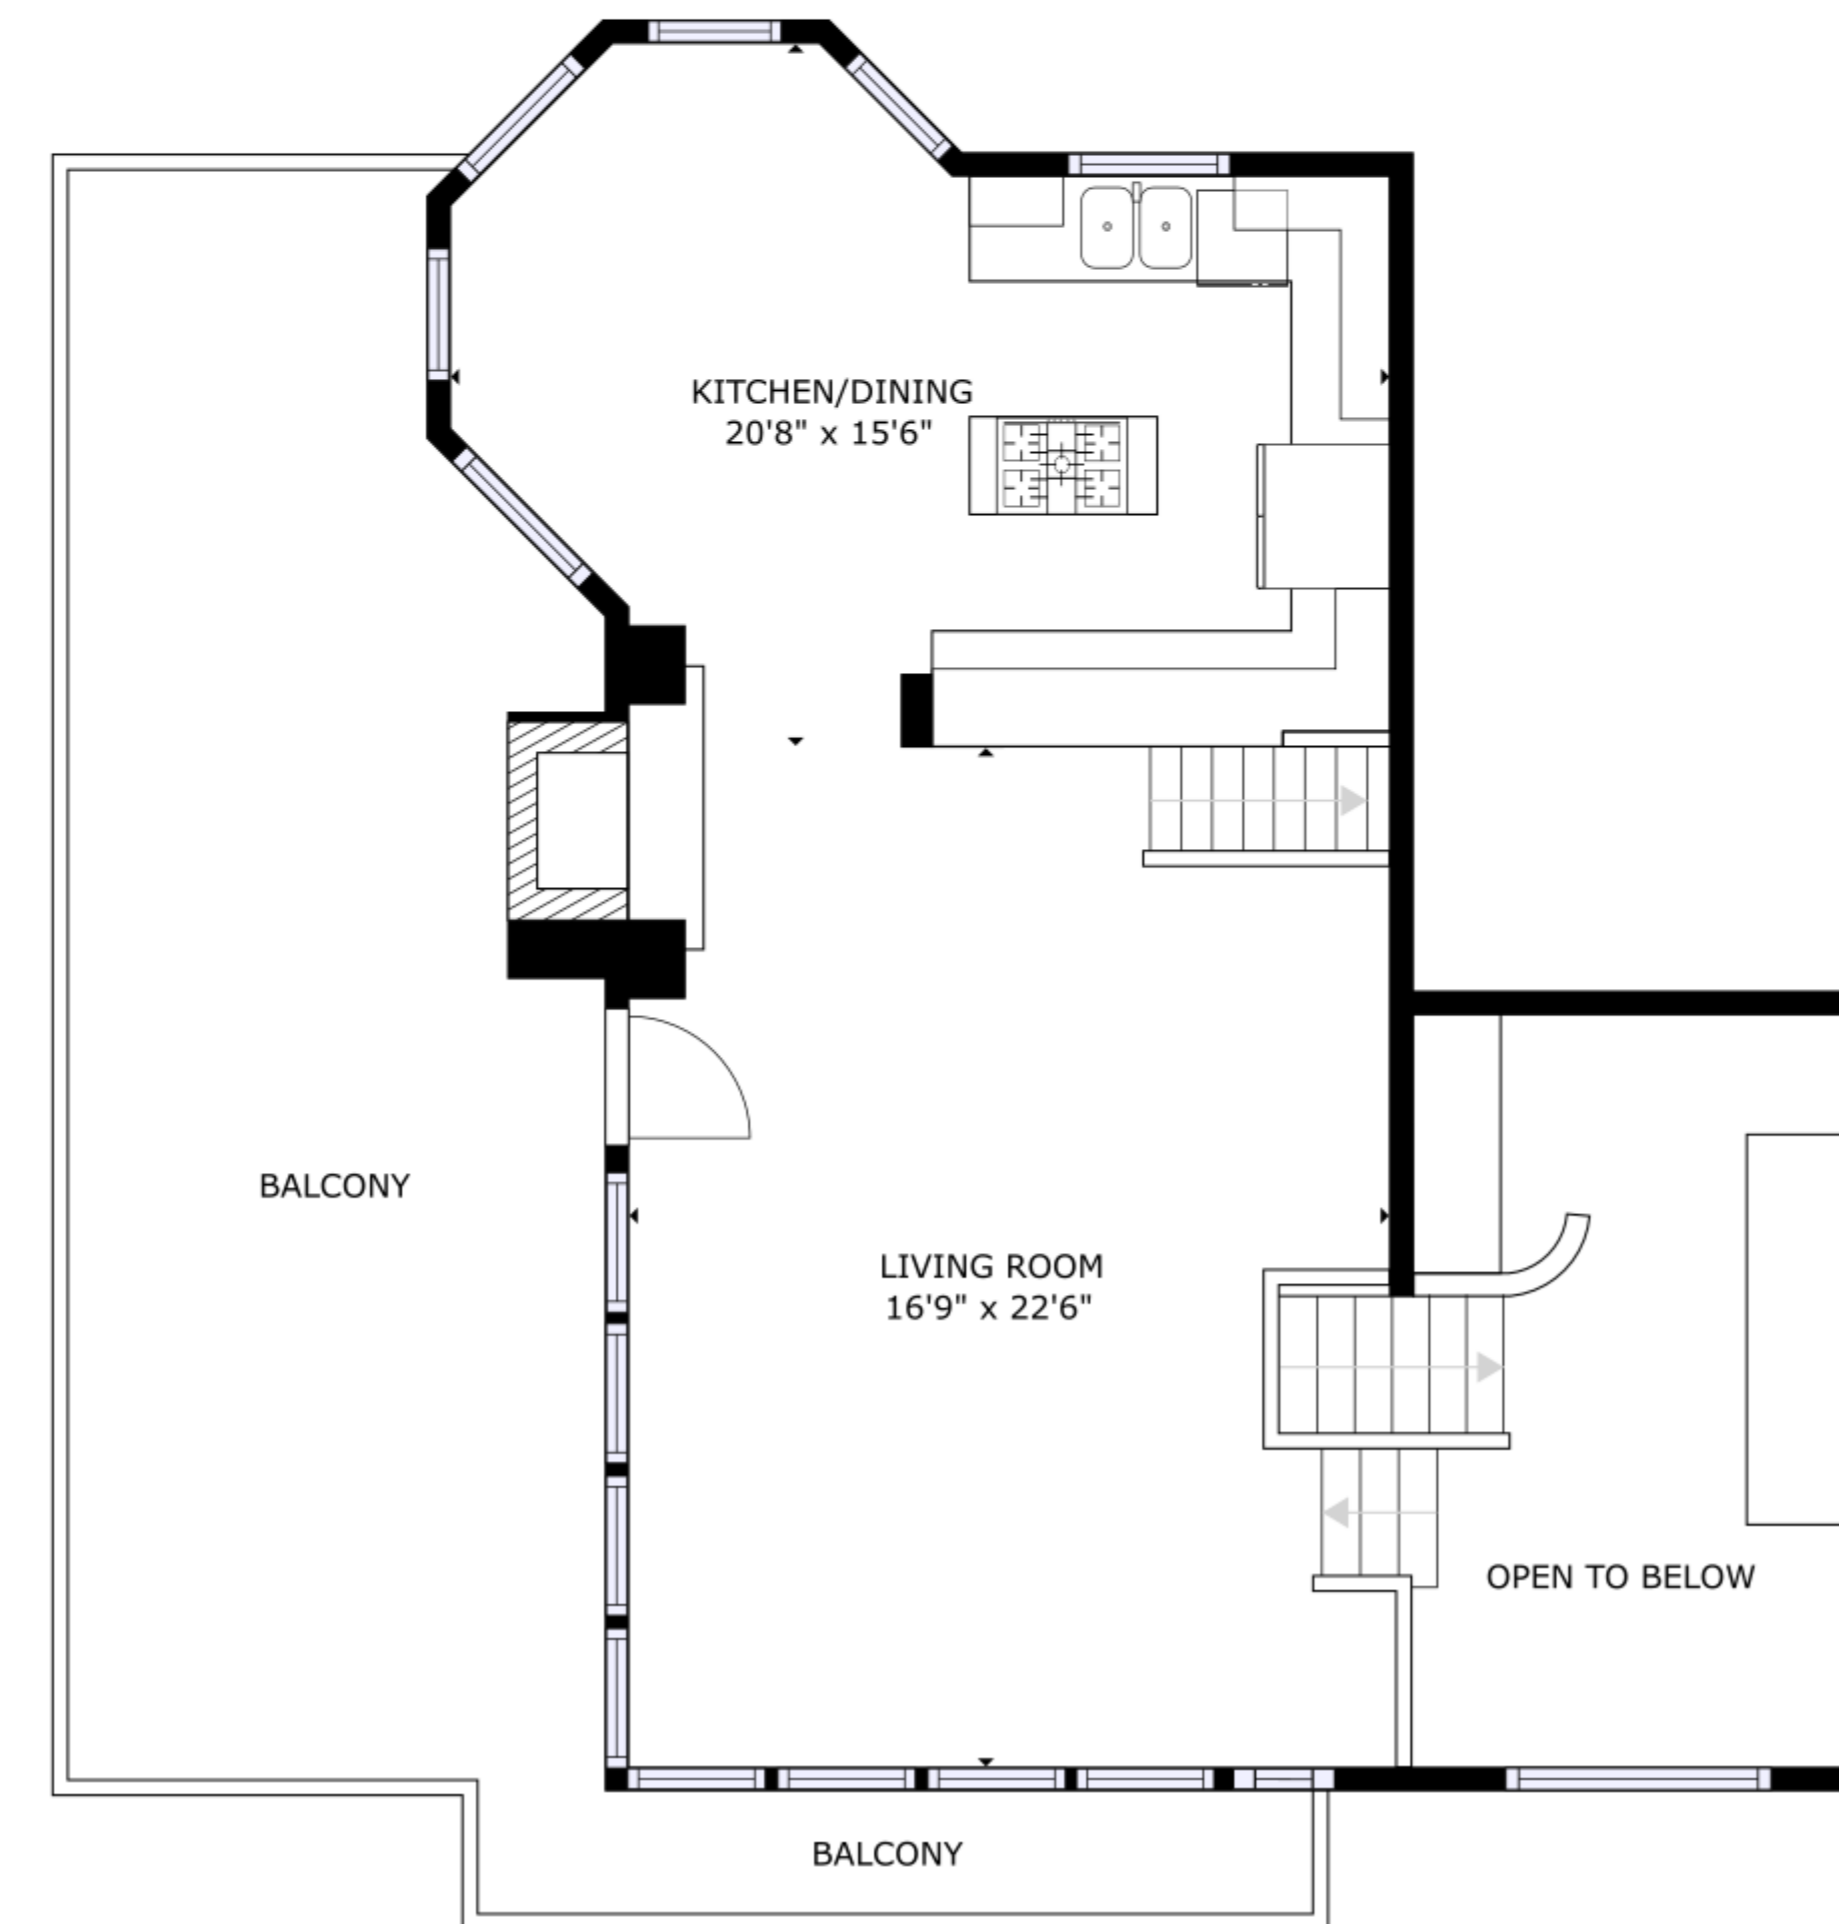

FLOOR 1

FLOOR 2

FLOOR 3

FLOOR 4

GROSS INTERNAL AREA  
 FLOOR 1: 603 sq ft, FLOOR 2: 748 sq ft, FLOOR 3: 637 sq ft, FLOOR 4: 157 sq ft  
 EXCLUDED AREAS; PATIO: 763 sq ft, BACK PORCH: 418 sq ft, PORCH: 100 sq ft, BALCONY: 438 sq ft  
 TOTAL: 2145 sq ft  
 SIZES AND DIMENSIONS ARE APPROXIMATE, ACTUAL MAY VARY.