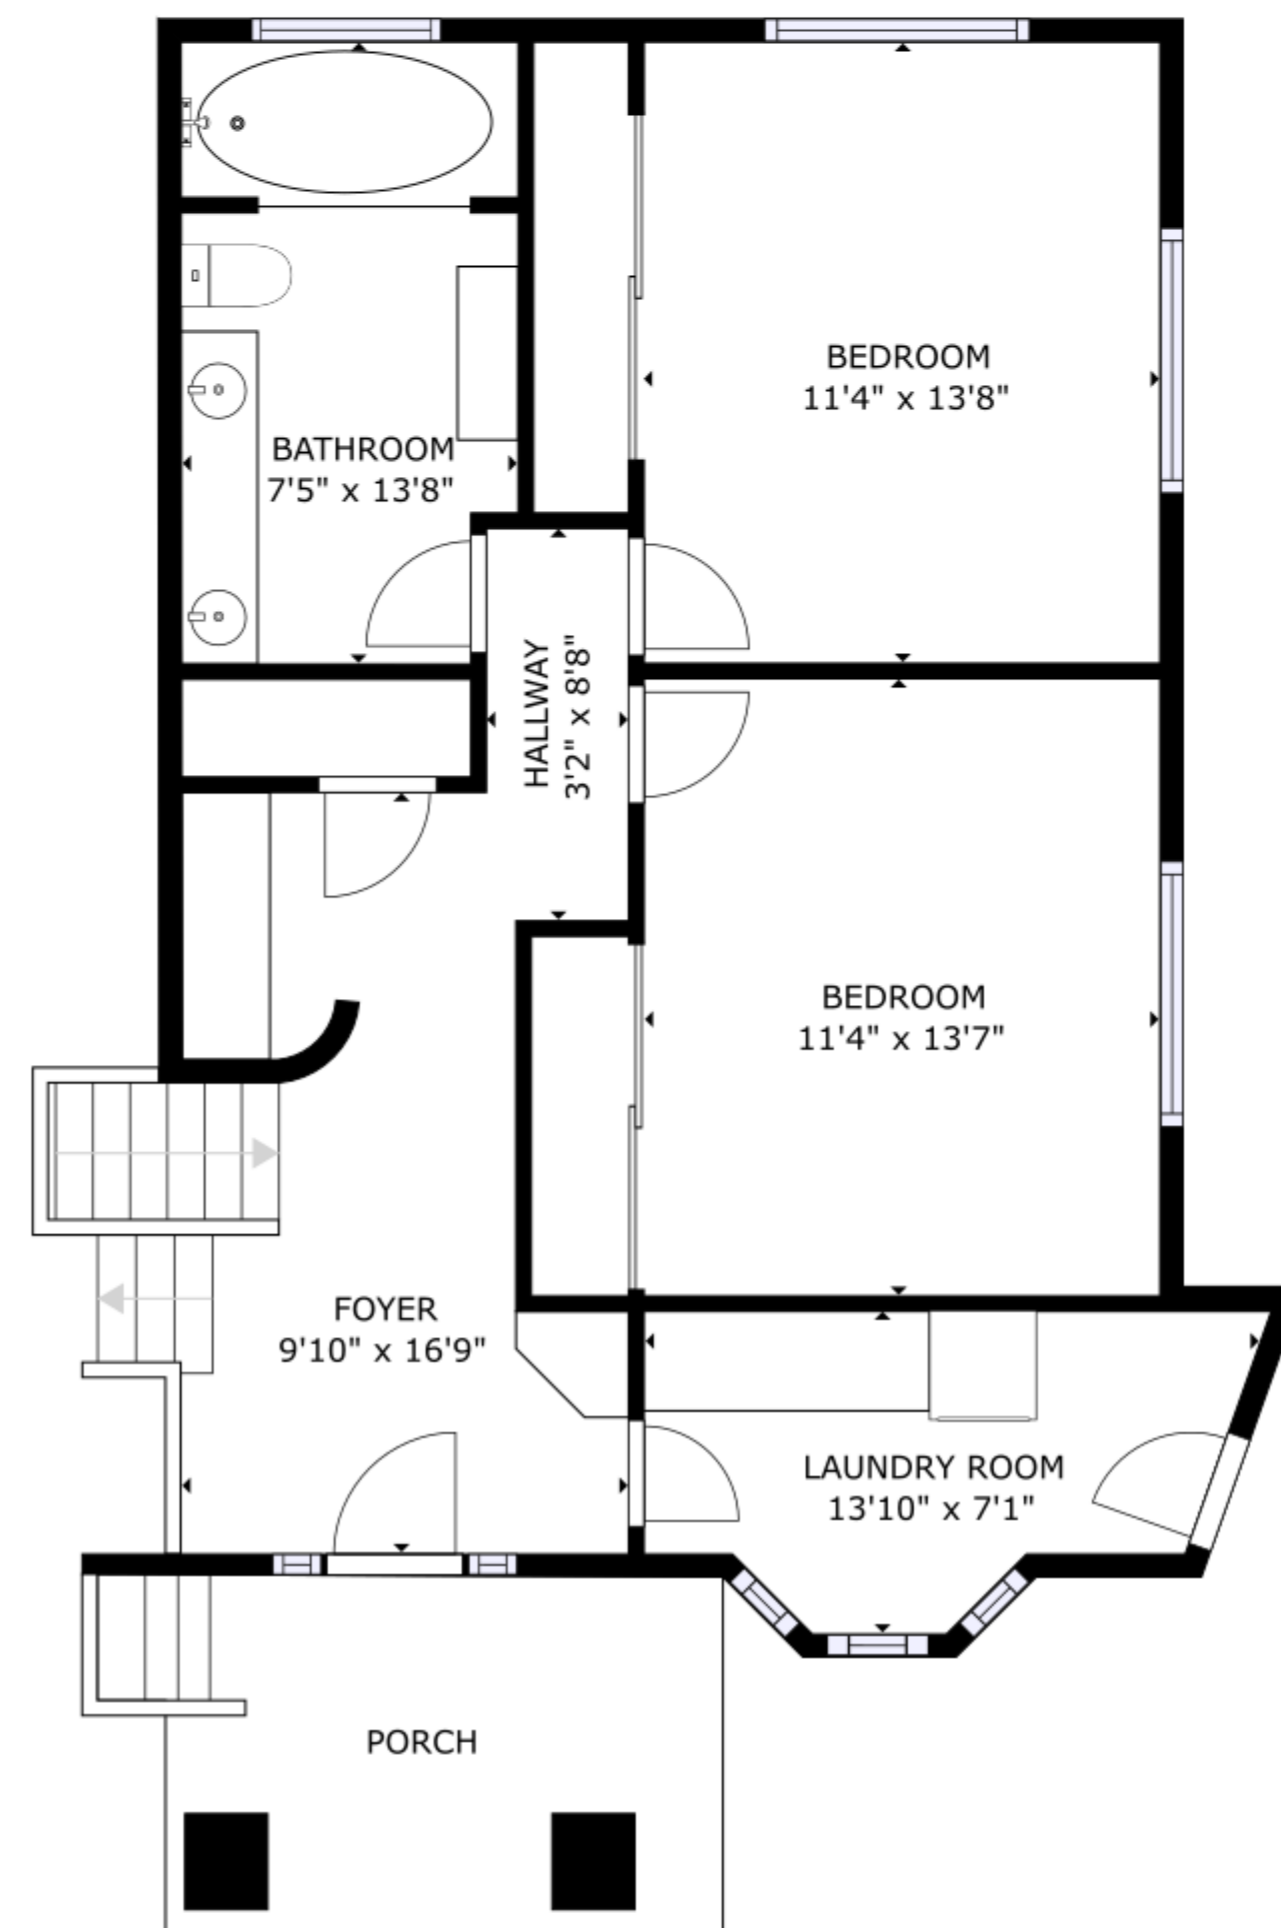

FLOOR 1

FLOOR 2

FLOOR 3

FLOOR 4

GROSS INTERNAL AREA  
 FLOOR 1: 603 sq ft, FLOOR 2: 748 sq ft, FLOOR 3: 637 sq ft, FLOOR 4: 157 sq ft  
 EXCLUDED AREAS; PATIO: 763 sq ft, BACK PORCH: 418 sq ft, PORCH: 100 sq ft, BALCONY: 438 sq ft  
 TOTAL: 2145 sq ft  
 SIZES AND DIMENSIONS ARE APPROXIMATE, ACTUAL MAY VARY.