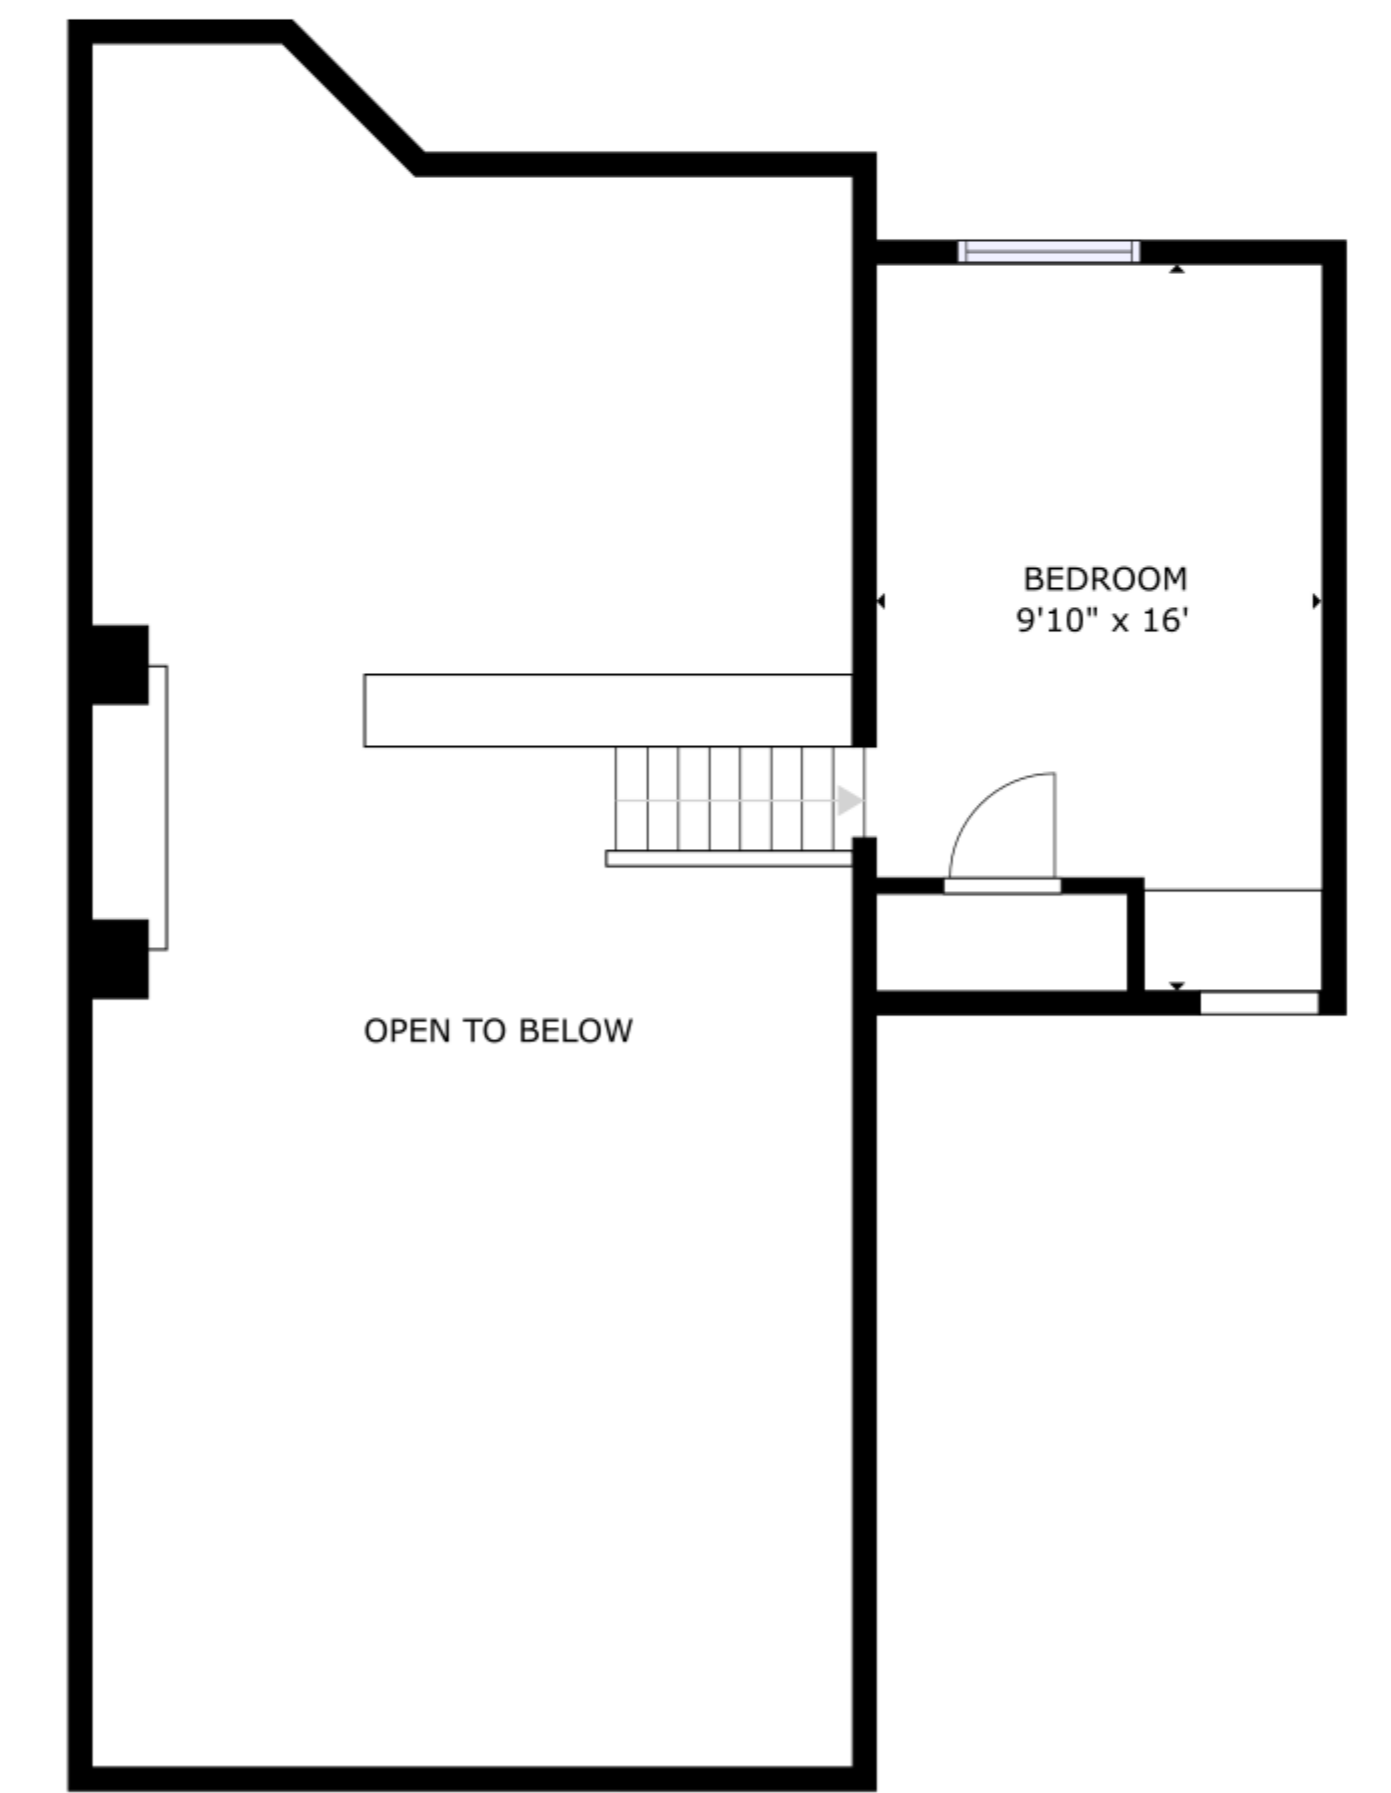

FLOOR 1

FLOOR 2

FLOOR 3

FLOOR 4

GROSS INTERNAL AREA  
 FLOOR 1: 603 sq ft, FLOOR 2: 748 sq ft, FLOOR 3: 637 sq ft, FLOOR 4: 157 sq ft  
 EXCLUDED AREAS; PATIO: 763 sq ft, BACK PORCH: 418 sq ft, PORCH: 100 sq ft, BALCONY: 438 sq ft  
 TOTAL: 2145 sq ft  
 SIZES AND DIMENSIONS ARE APPROXIMATE, ACTUAL MAY VARY.