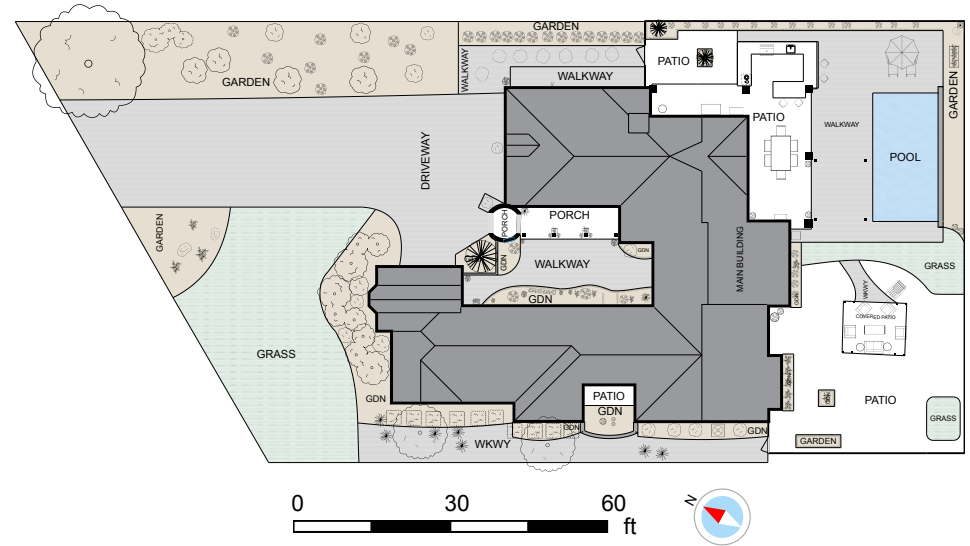

RE/MAX GOLD

Linda Bond - REALTOR®

RE/MAX Gold
(209) 840-1436

lindabond.realtor@gmail.com

Main Floor

Finished Area 2196.97 sq ft

Site Plan

112 Glen View Ct, Copperopolis, CA

For illustrative purposes only. All reported dimensions, property sizes and floor areas are approximate and subject to independent verification. To the extent permitted by law, no warranty is made as to accuracy or completeness, and no liability will be accepted for any errors or omissions.