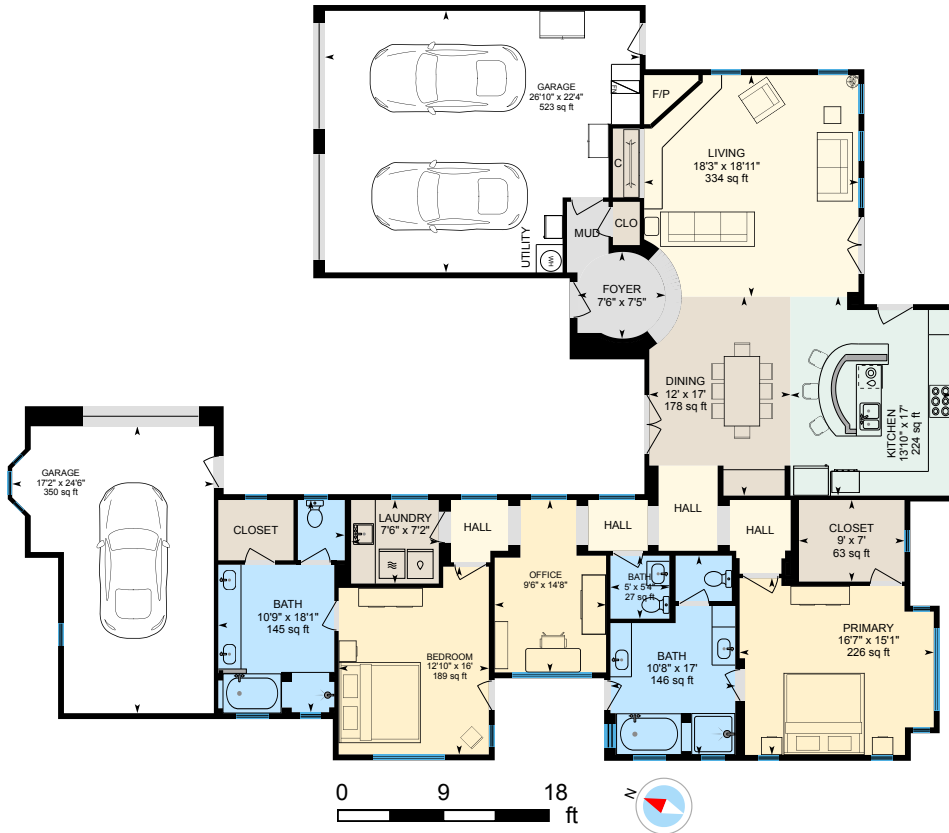

RE/MAX GOLD

Linda Bond - REALTOR®

RE/MAX Gold
(209) 840-1436

lindabond.realtor@gmail.com

Main Floor

Finished Area 2196.97 sq ft

Site Plan

112 Glen View Ct, Copperopolis, CA

For illustrative purposes only. All reported dimensions, property sizes and floor areas are approximate and subject to independent verification. To the extent permitted by law, no warranty is made as to accuracy or completeness, and no liability will be accepted for any errors or omissions.