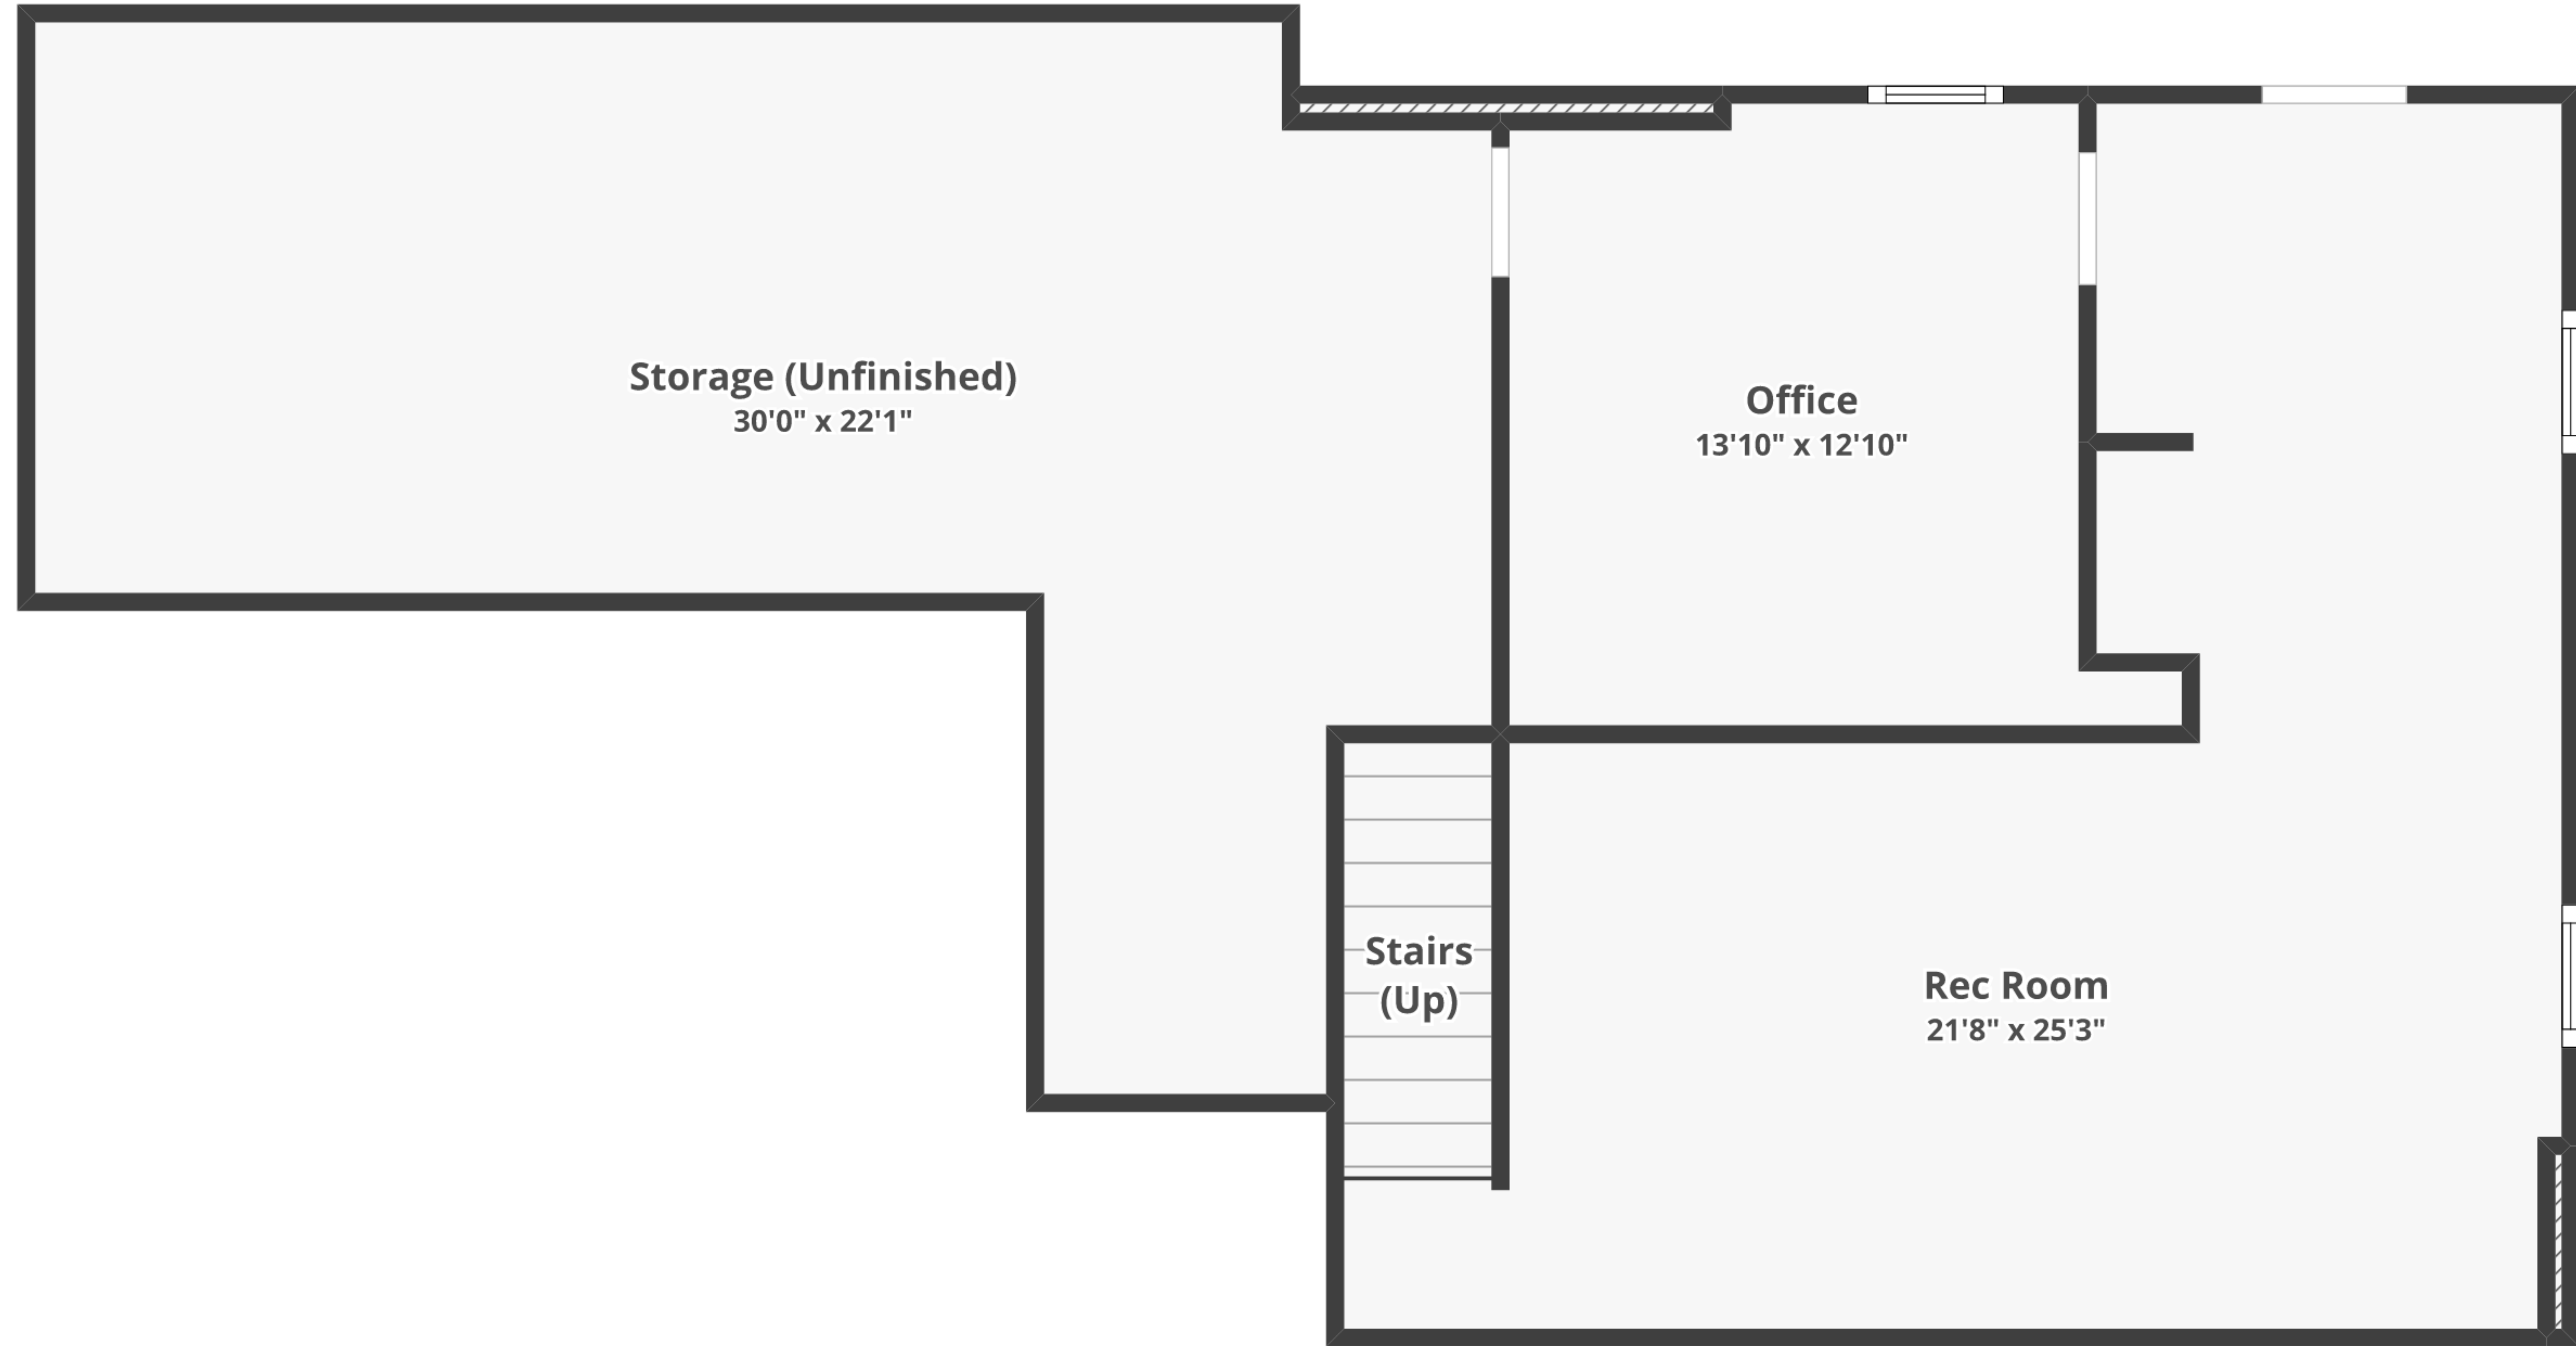

3702 Nathan Hale Ct, Middleton, WI 53562

Basement