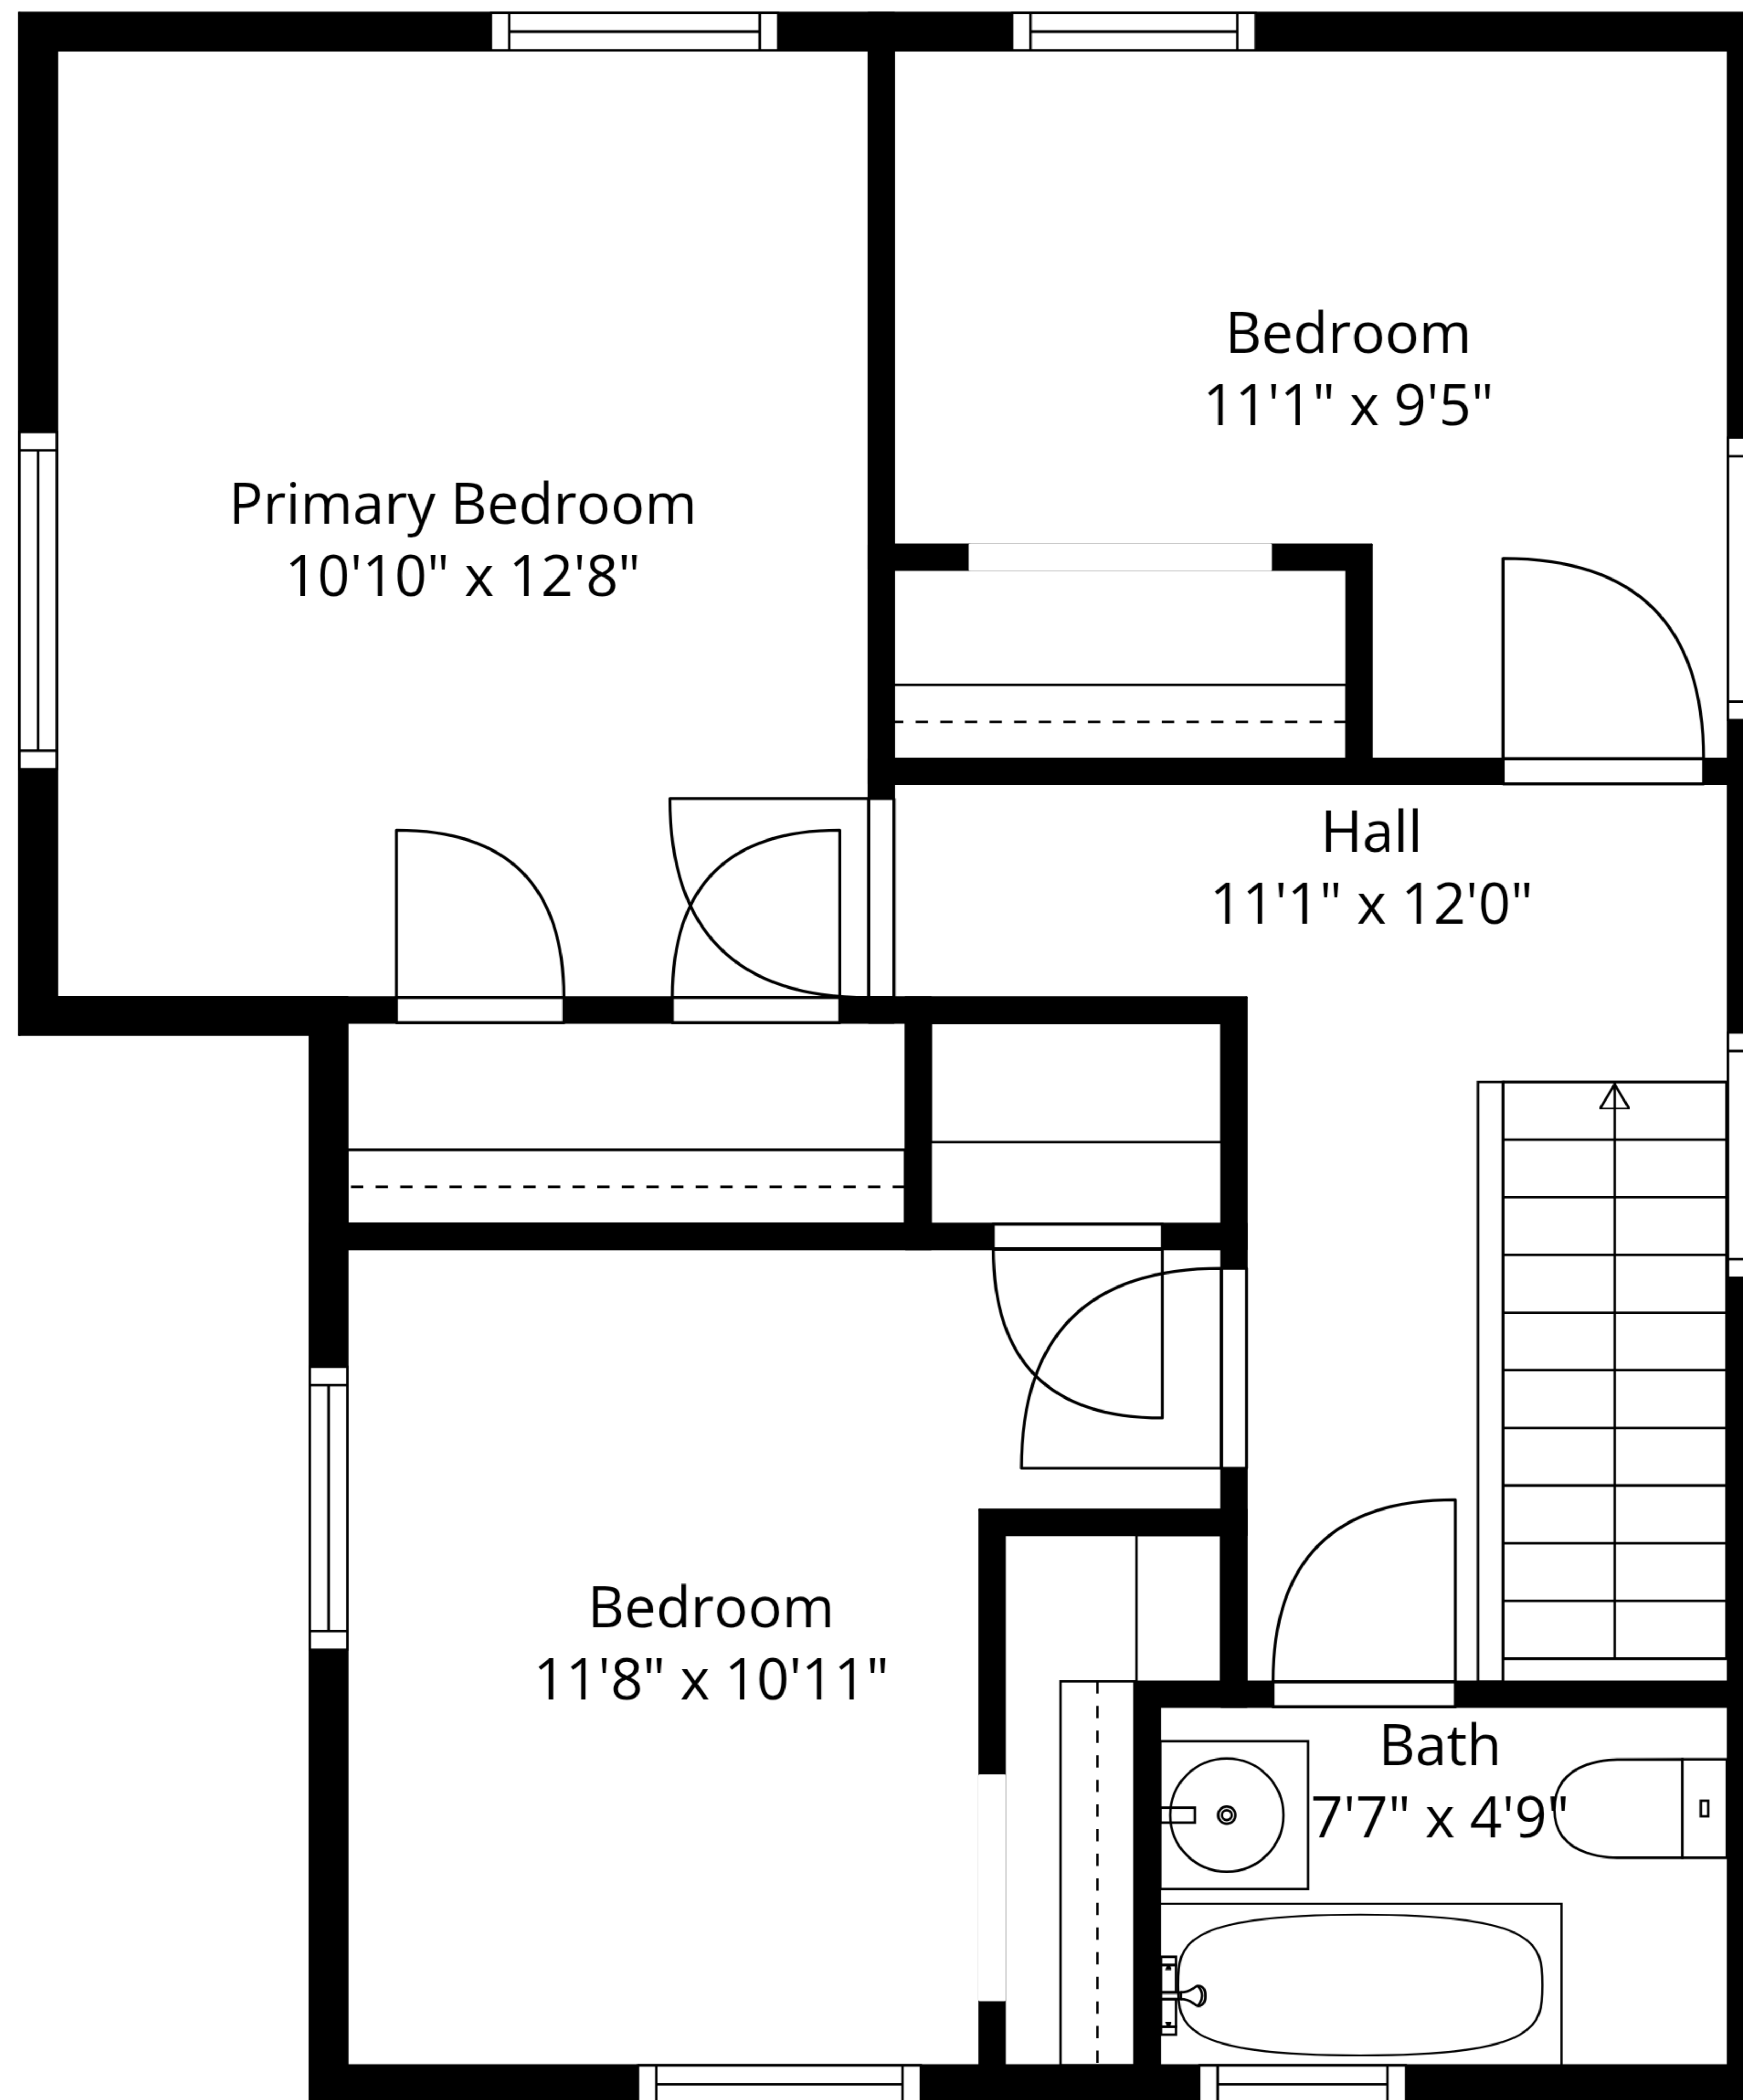

**TOTAL: 1483 sq. ft**

Basement: 217 sq. ft, 1st floor: 723 sq. ft, 2nd floor: 543 sq. ft  
EXCLUDED AREAS: BASEMENT: 480 sq. ft, WALLS: 171 sq. ft

Measurements Are Approximate - Deemed Highly Reliable But Not Guaranteed

Basement

1st Floor

2nd Floor

**TOTAL: 1483 sq. ft**  
 Basement: 217 sq. ft, 1st floor: 723 sq. ft, 2nd floor: 543 sq. ft  
 EXCLUDED AREAS: BASEMENT: 480 sq. ft, WALLS: 171 sq. ft