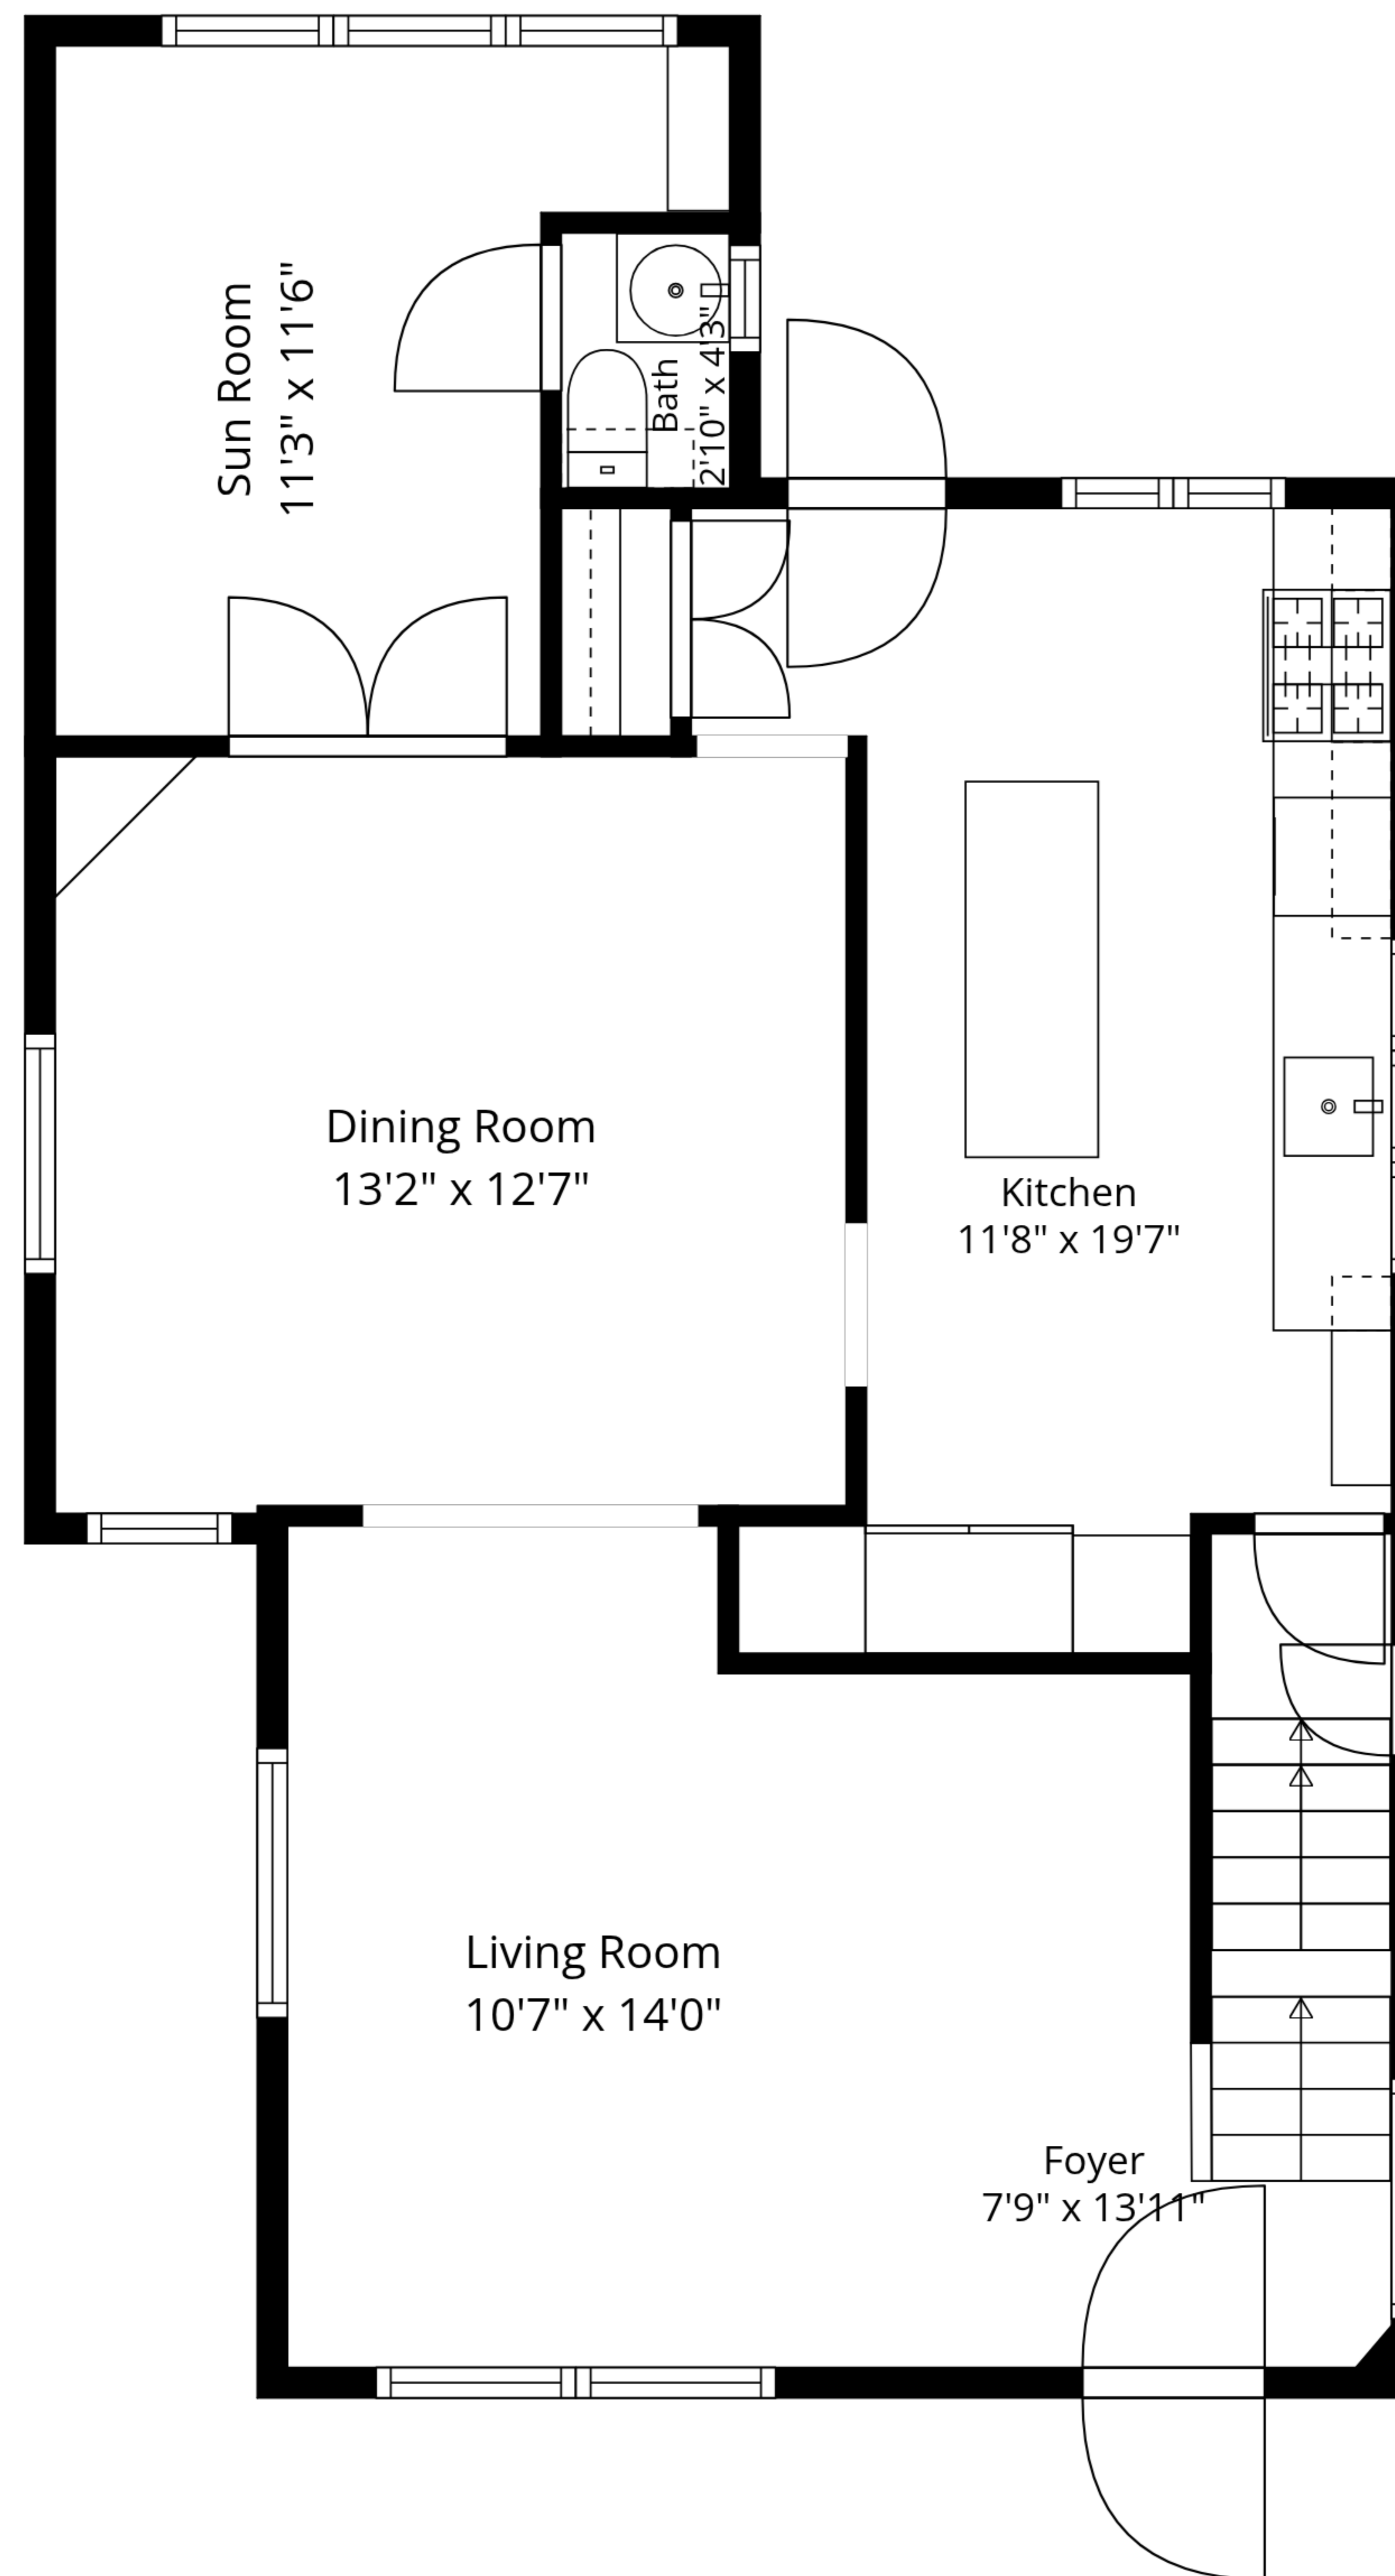

**TOTAL: 1483 sq. ft**

Basement: 217 sq. ft, 1st floor: 723 sq. ft, 2nd floor: 543 sq. ft  
EXCLUDED AREAS: BASEMENT: 480 sq. ft, WALLS: 171 sq. ft

Measurements Are Approximate - Deemed Highly Reliable But Not Guaranteed

Basement

1st Floor

2nd Floor

**TOTAL: 1483 sq. ft**  
 Basement: 217 sq. ft, 1st floor: 723 sq. ft, 2nd floor: 543 sq. ft  
 EXCLUDED AREAS: BASEMENT: 480 sq. ft, WALLS: 171 sq. ft