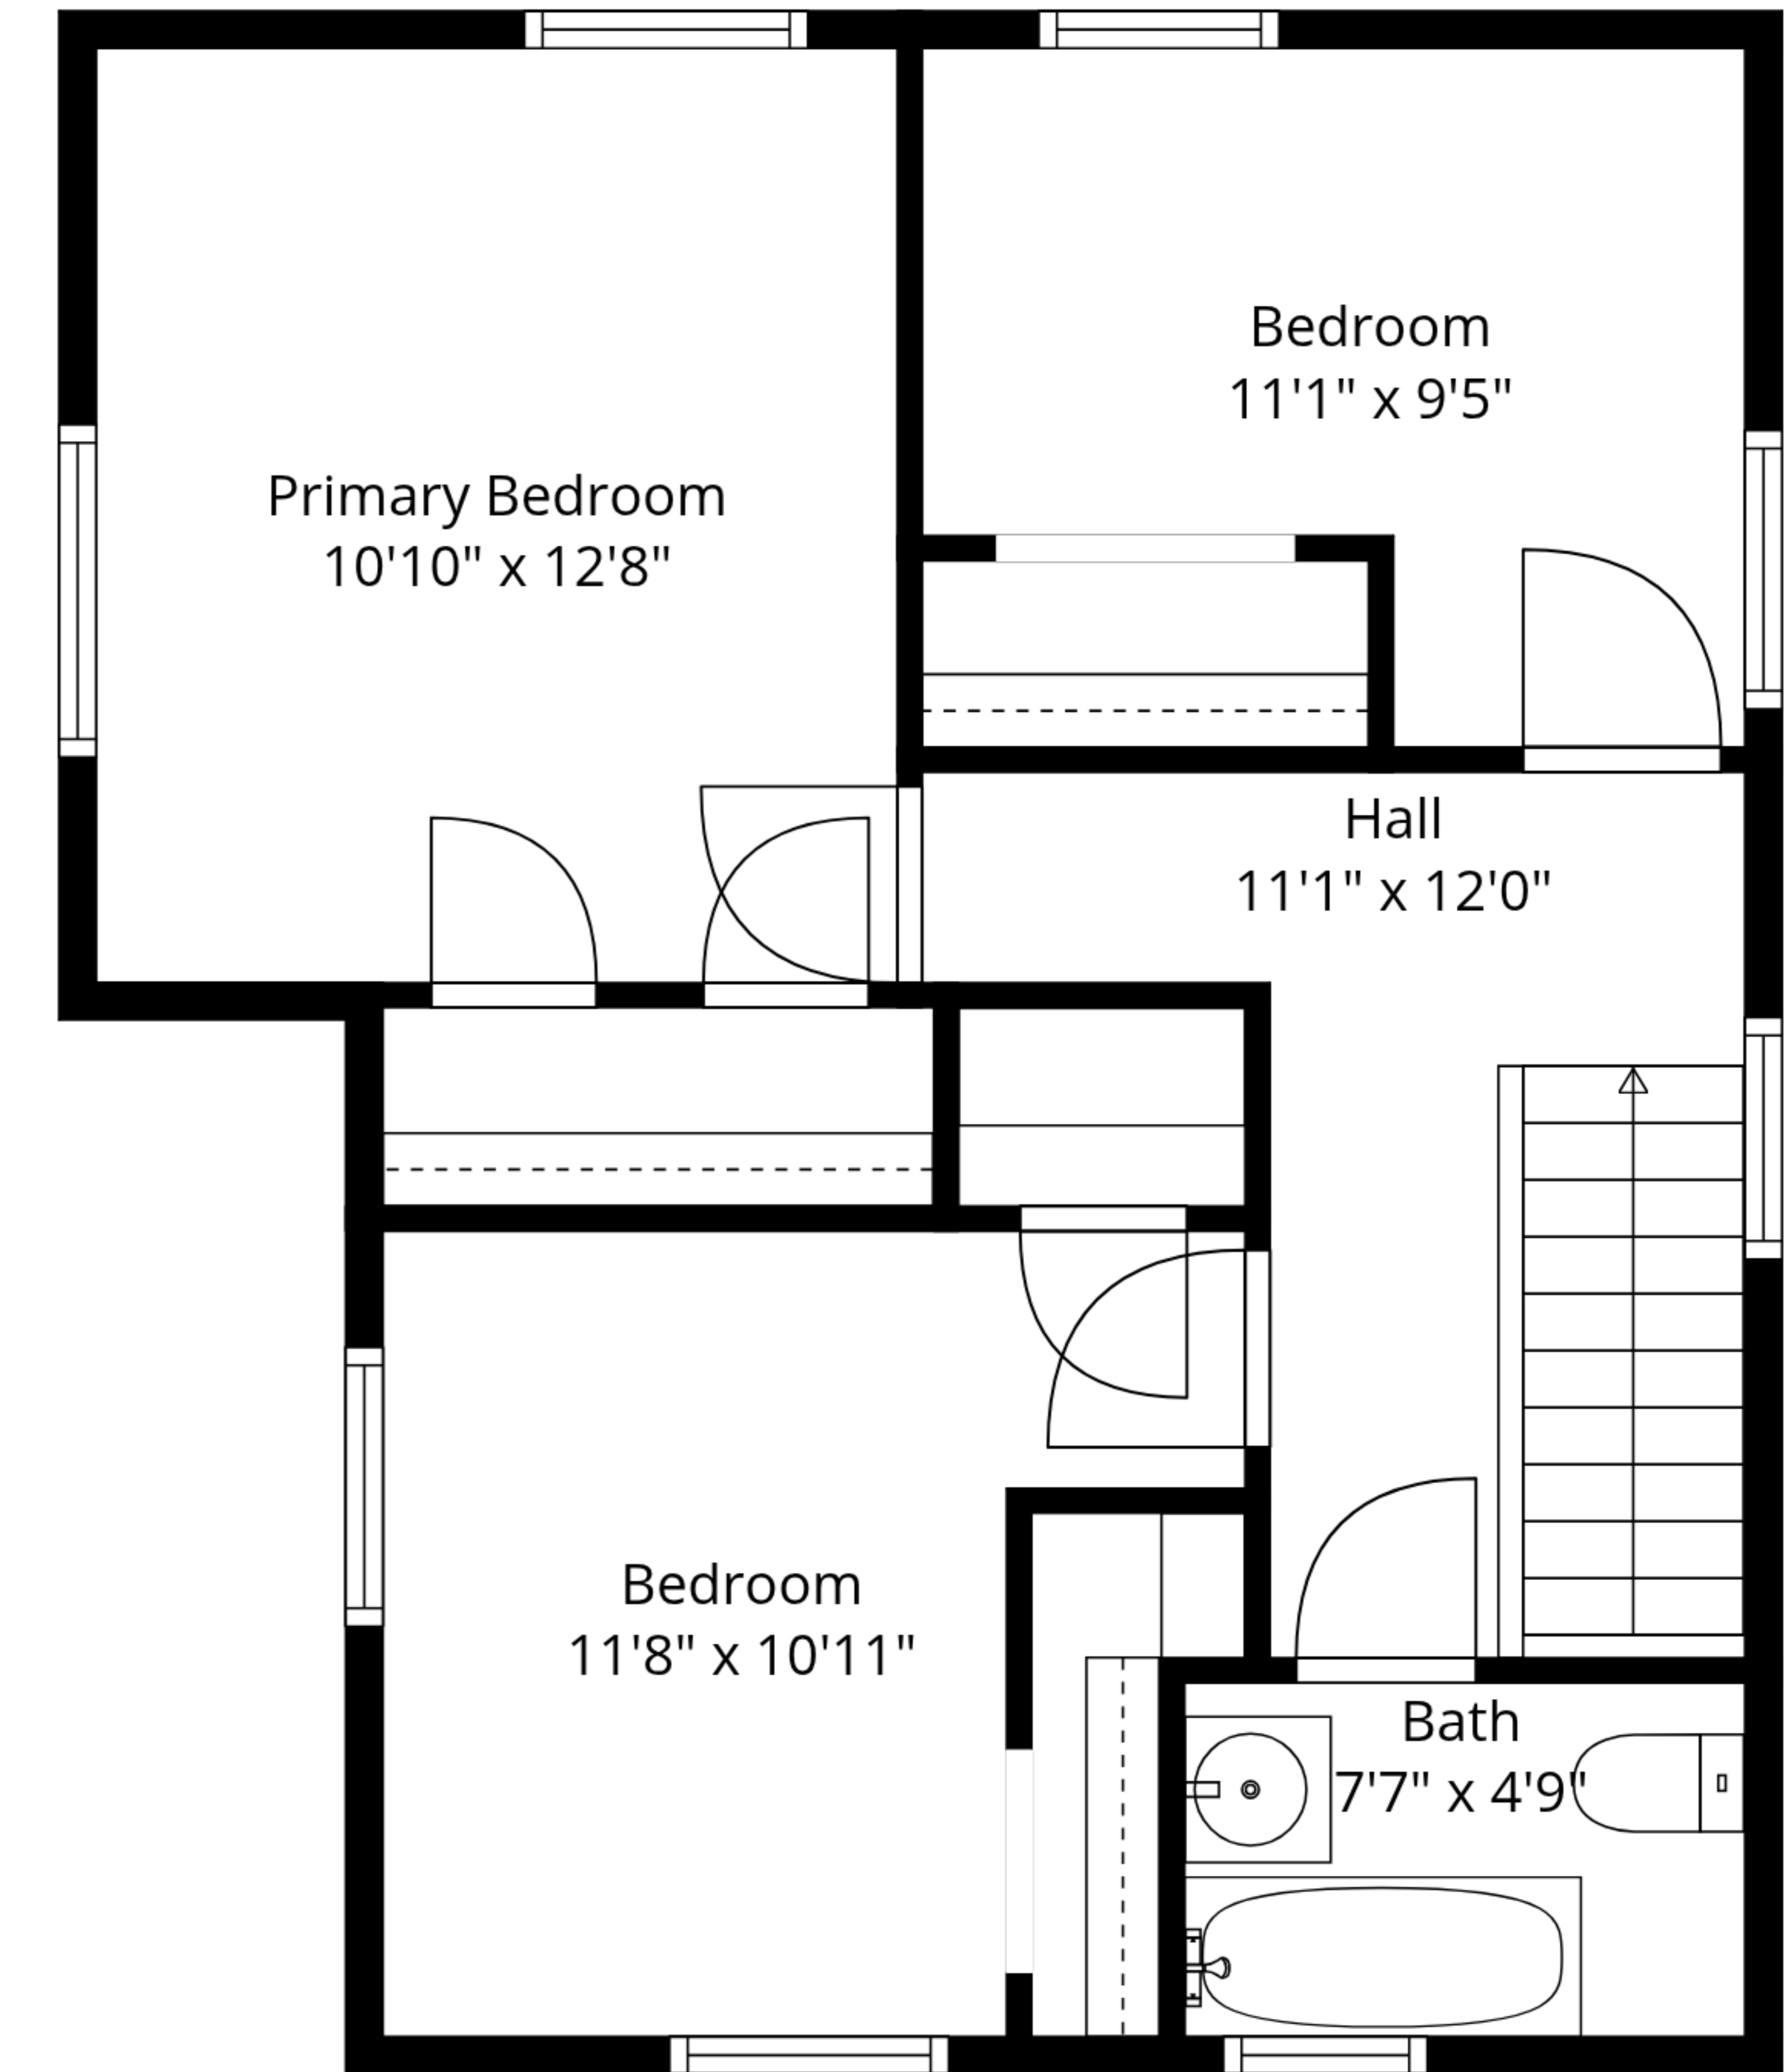

**TOTAL: 1483 sq. ft**

Basement: 217 sq. ft, 1st floor: 723 sq. ft, 2nd floor: 543 sq. ft  
EXCLUDED AREAS: BASEMENT: 480 sq. ft, WALLS: 171 sq. ft

Measurements Are Approximate - Deemed Highly Reliable But Not Guaranteed

Basement

1st Floor

2nd Floor

**TOTAL: 1483 sq. ft**  
 Basement: 217 sq. ft, 1st floor: 723 sq. ft, 2nd floor: 543 sq. ft  
 EXCLUDED AREAS: BASEMENT: 480 sq. ft, WALLS: 171 sq. ft