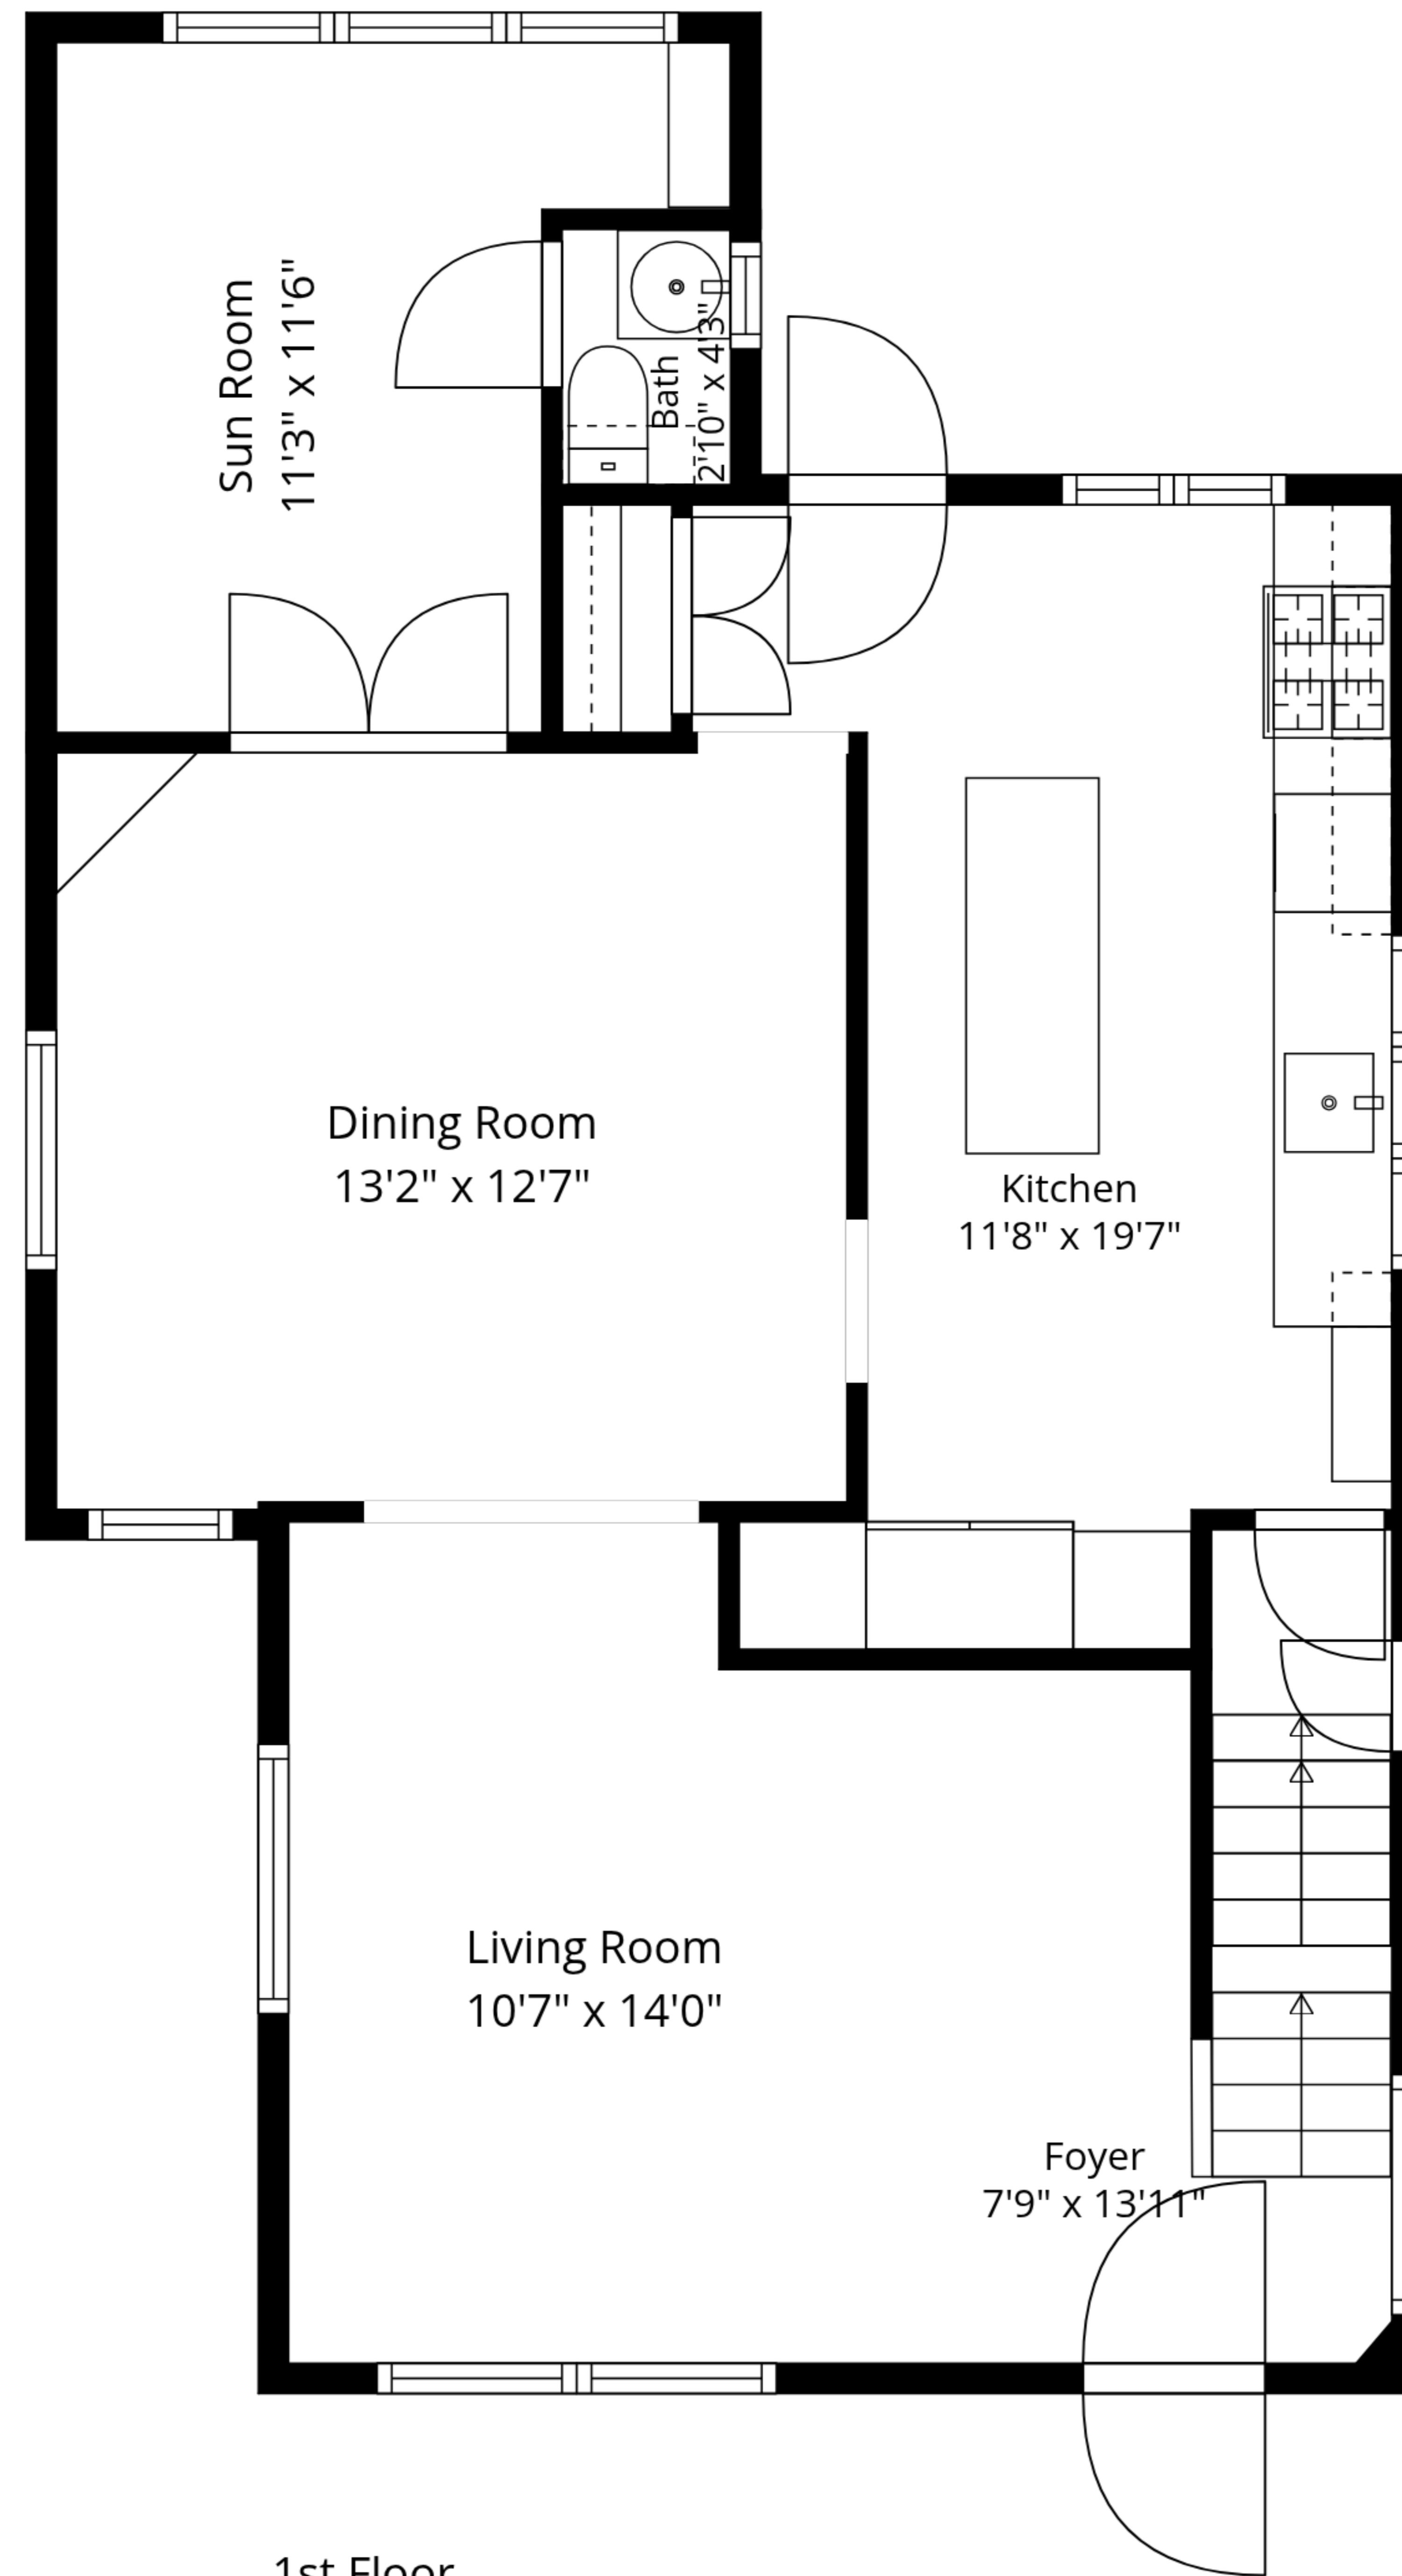

**TOTAL: 1483 sq. ft**

Basement: 217 sq. ft, 1st floor: 723 sq. ft, 2nd floor: 543 sq. ft  
EXCLUDED AREAS: BASEMENT: 480 sq. ft, WALLS: 171 sq. ft

Measurements Are Approximate - Deemed Highly Reliable But Not Guaranteed

Basement

1st Floor

2nd Floor

**TOTAL: 1483 sq. ft**  
 Basement: 217 sq. ft, 1st floor: 723 sq. ft, 2nd floor: 543 sq. ft  
 EXCLUDED AREAS: BASEMENT: 480 sq. ft, WALLS: 171 sq. ft