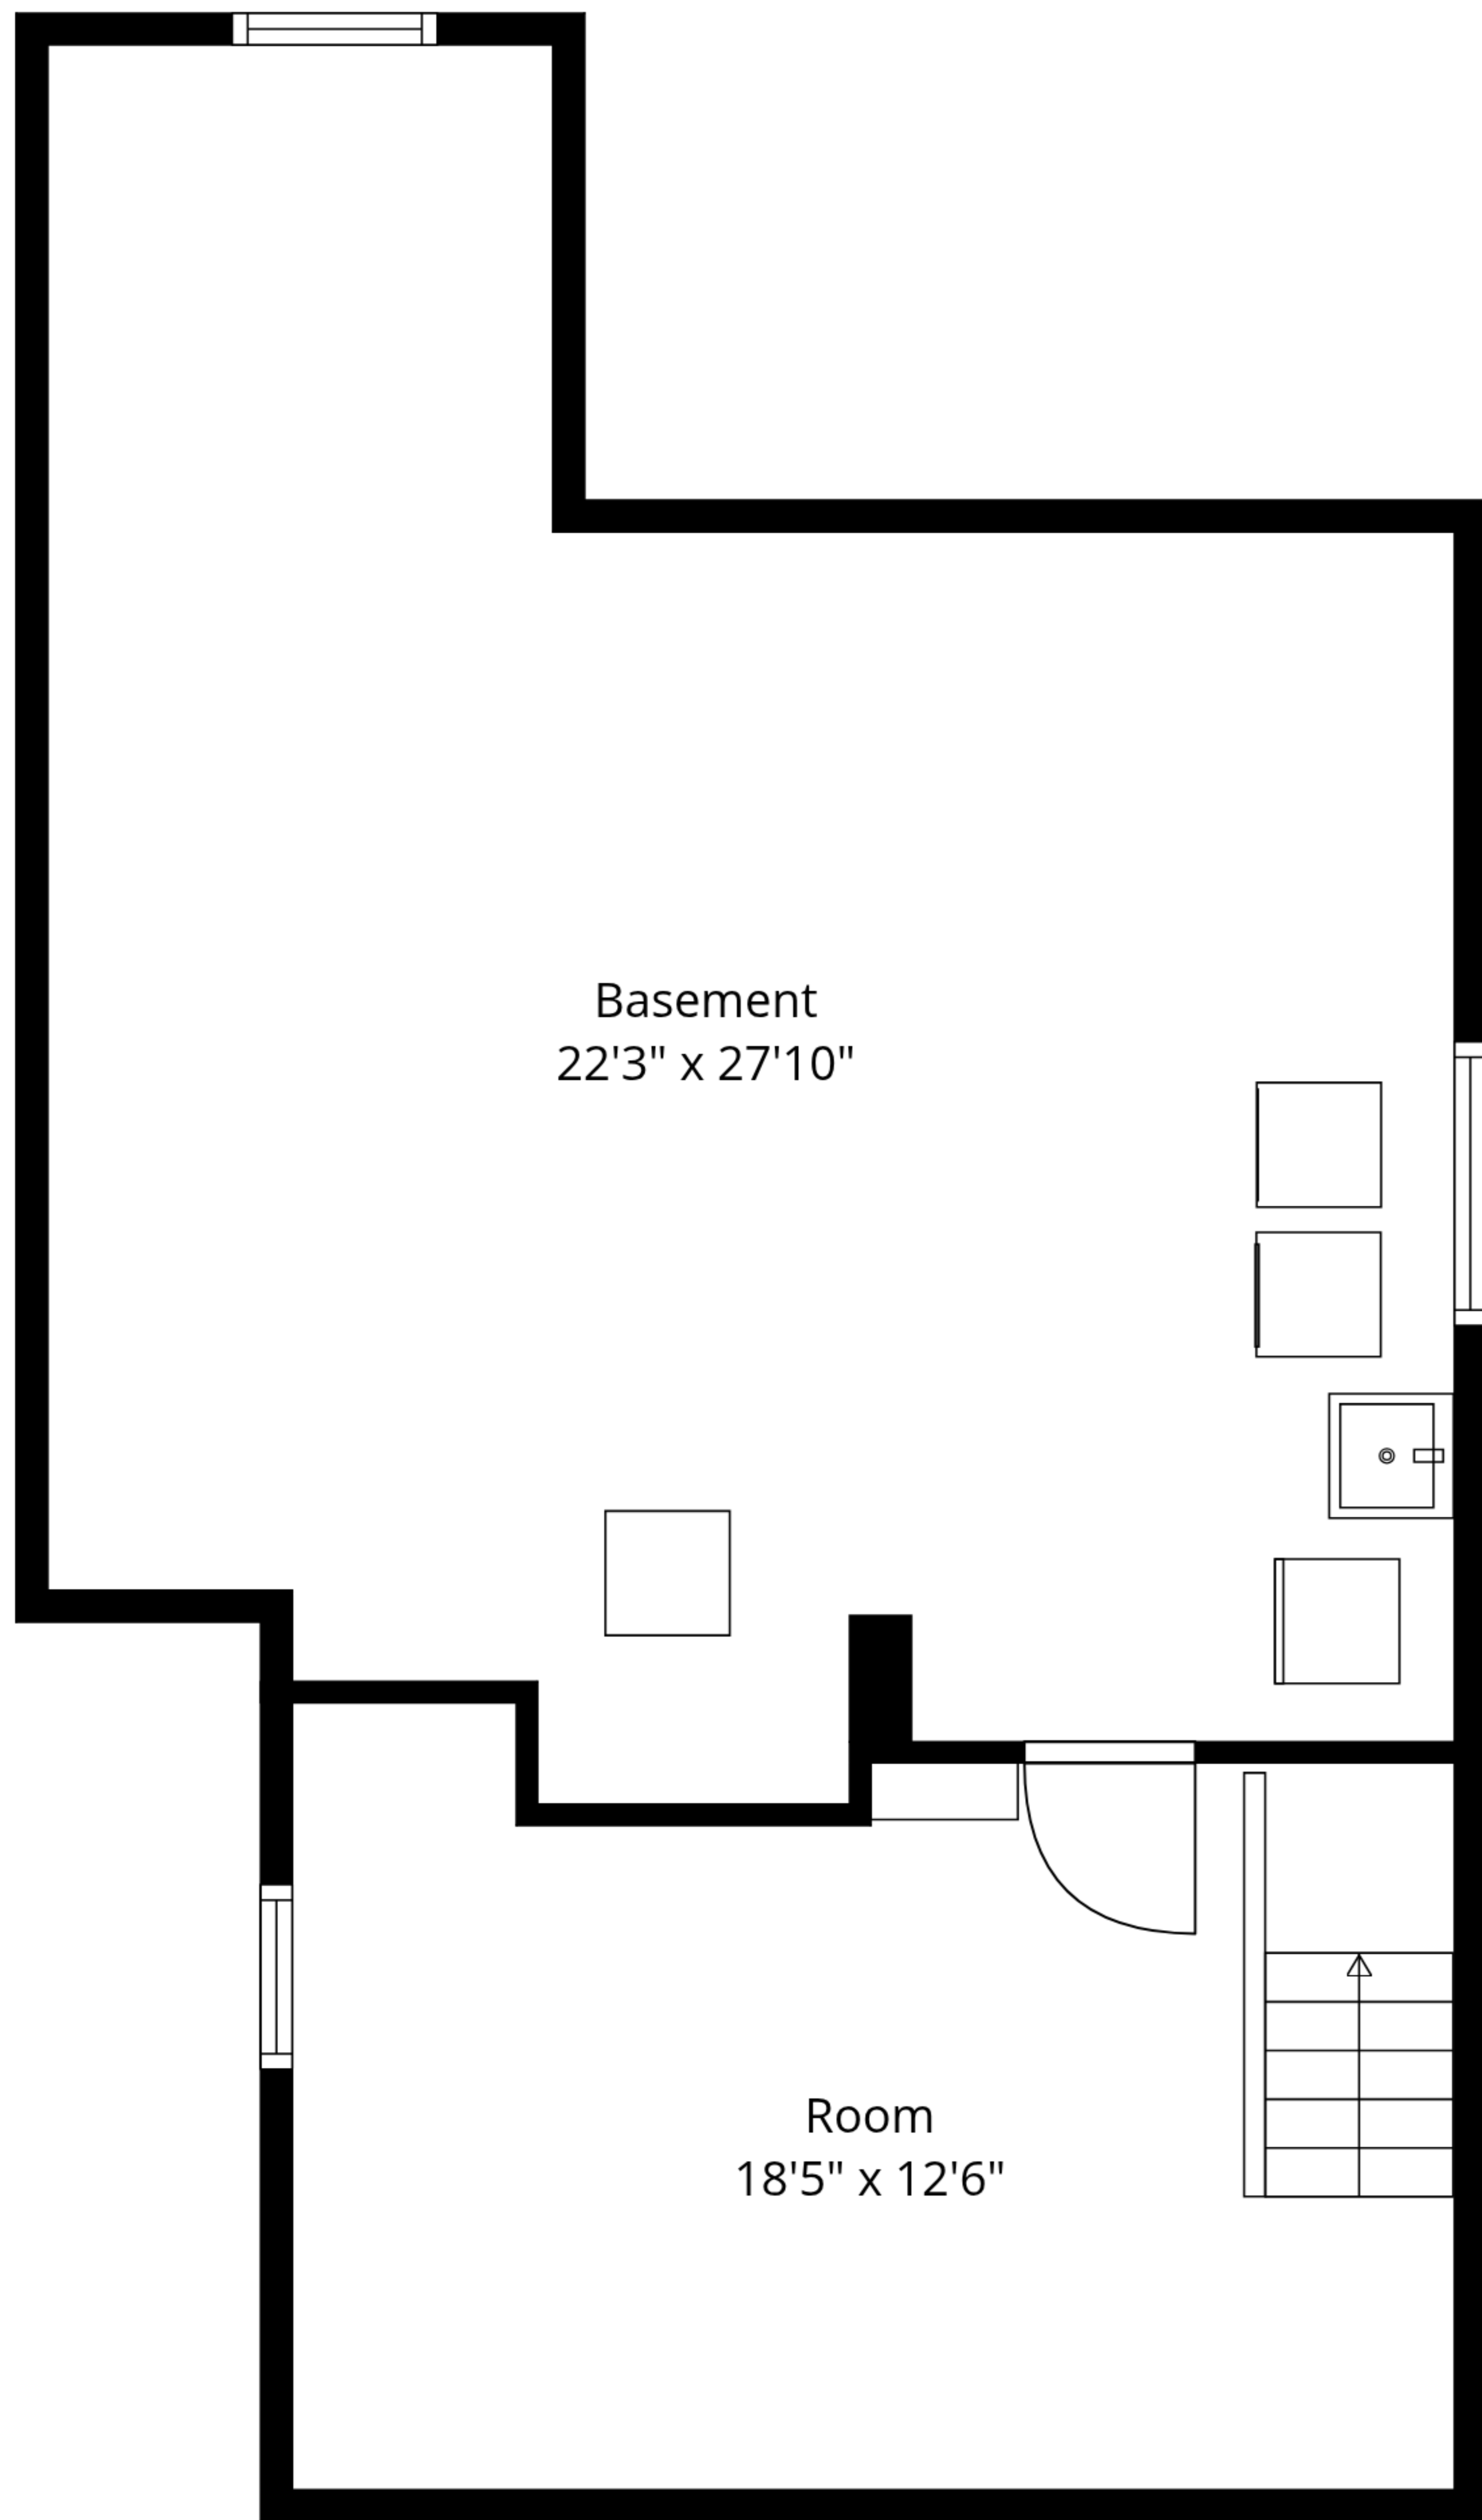

**TOTAL: 1483 sq. ft**

Basement: 217 sq. ft, 1st floor: 723 sq. ft, 2nd floor: 543 sq. ft  
EXCLUDED AREAS: BASEMENT: 480 sq. ft, WALLS: 171 sq. ft

Measurements Are Approximate - Deemed Highly Reliable But Not Guaranteed

Basement

1st Floor

2nd Floor

**TOTAL: 1483 sq. ft**  
 Basement: 217 sq. ft, 1st floor: 723 sq. ft, 2nd floor: 543 sq. ft  
 EXCLUDED AREAS: BASEMENT: 480 sq. ft, WALLS: 171 sq. ft