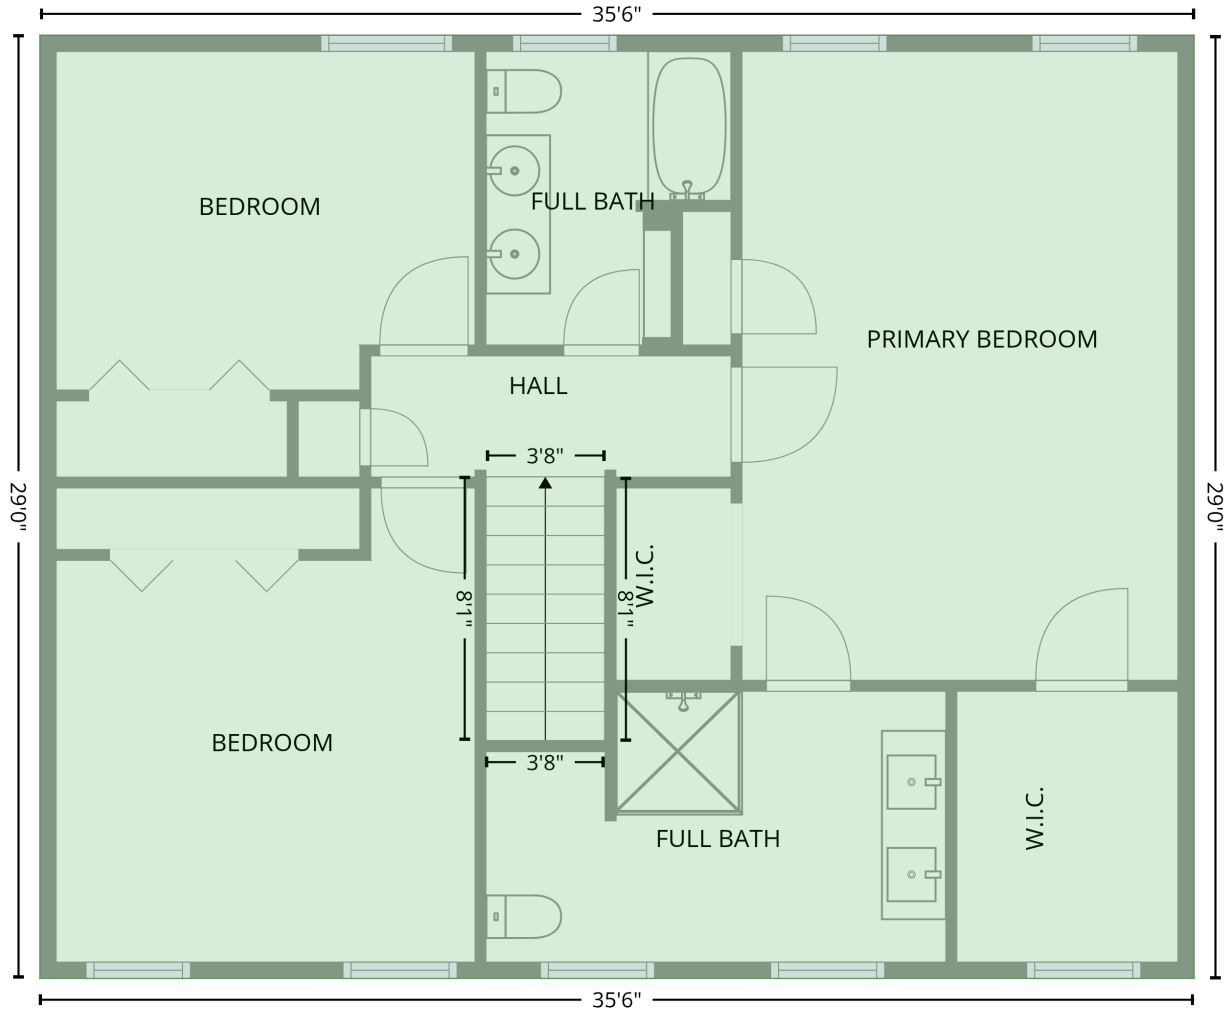

403 Oneil Court, Jamestown, Guilford County, North Carolina, United States, 27282

Gross Living Area: 2441 sq. ft

Level 2

2nd floor
[AREA: 1030]

Space	Area (sq. ft)	Calculation <small>Coordinate Polygon Area Algorithm using inches</small>
2nd floor (Living area)	1030	$-\left((873.6 + 873.6) * (18.4 - 366.7) + (873.6 + 447.5) * (366.7 - 366.7) + (447.5 + 447.5) * (366.7 - 18.4) + (447.5 + 873.6) * (18.4 - 18.4)\right) * 0.5 * 0.00694$