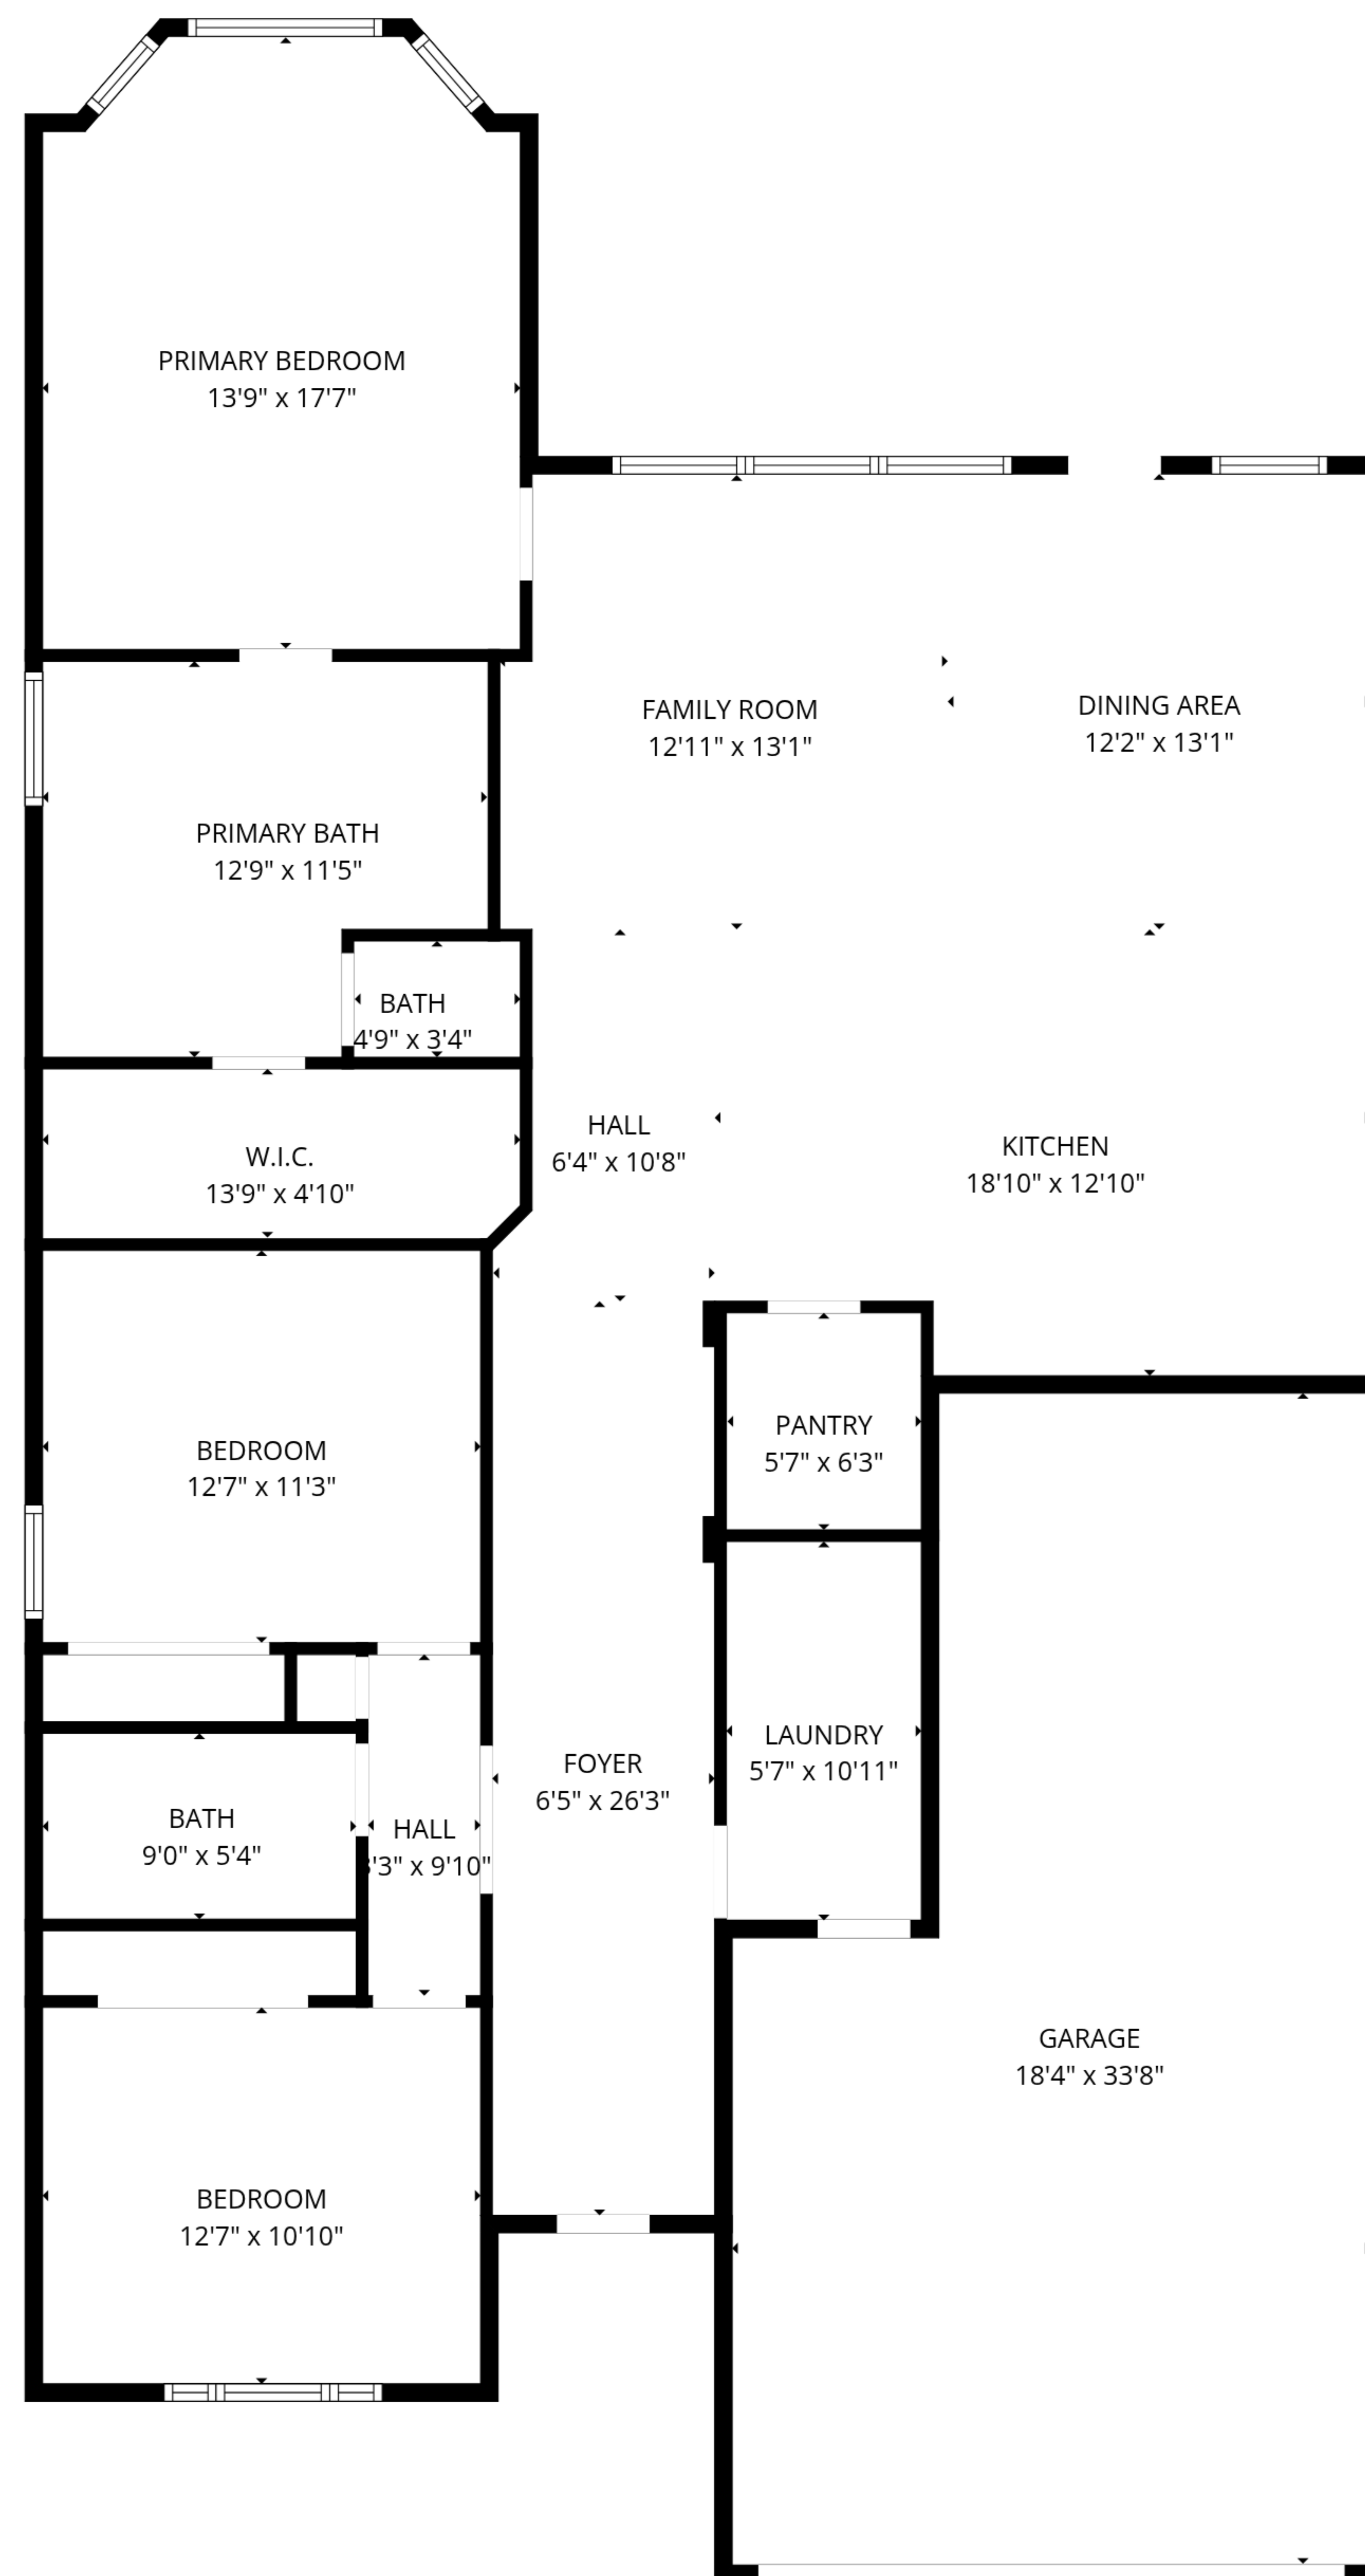

**TOTAL: 1770 sq. ft**

1st floor: 1770 sq. ft

EXCLUDED AREAS: GARAGE: 525 sq. ft, WALLS: 136 sq. ft

**TOTAL: 1770 sq. ft**

1st floor: 1770 sq. ft

EXCLUDED AREAS: GARAGE: 525 sq. ft, WALLS: 136 sq. ft