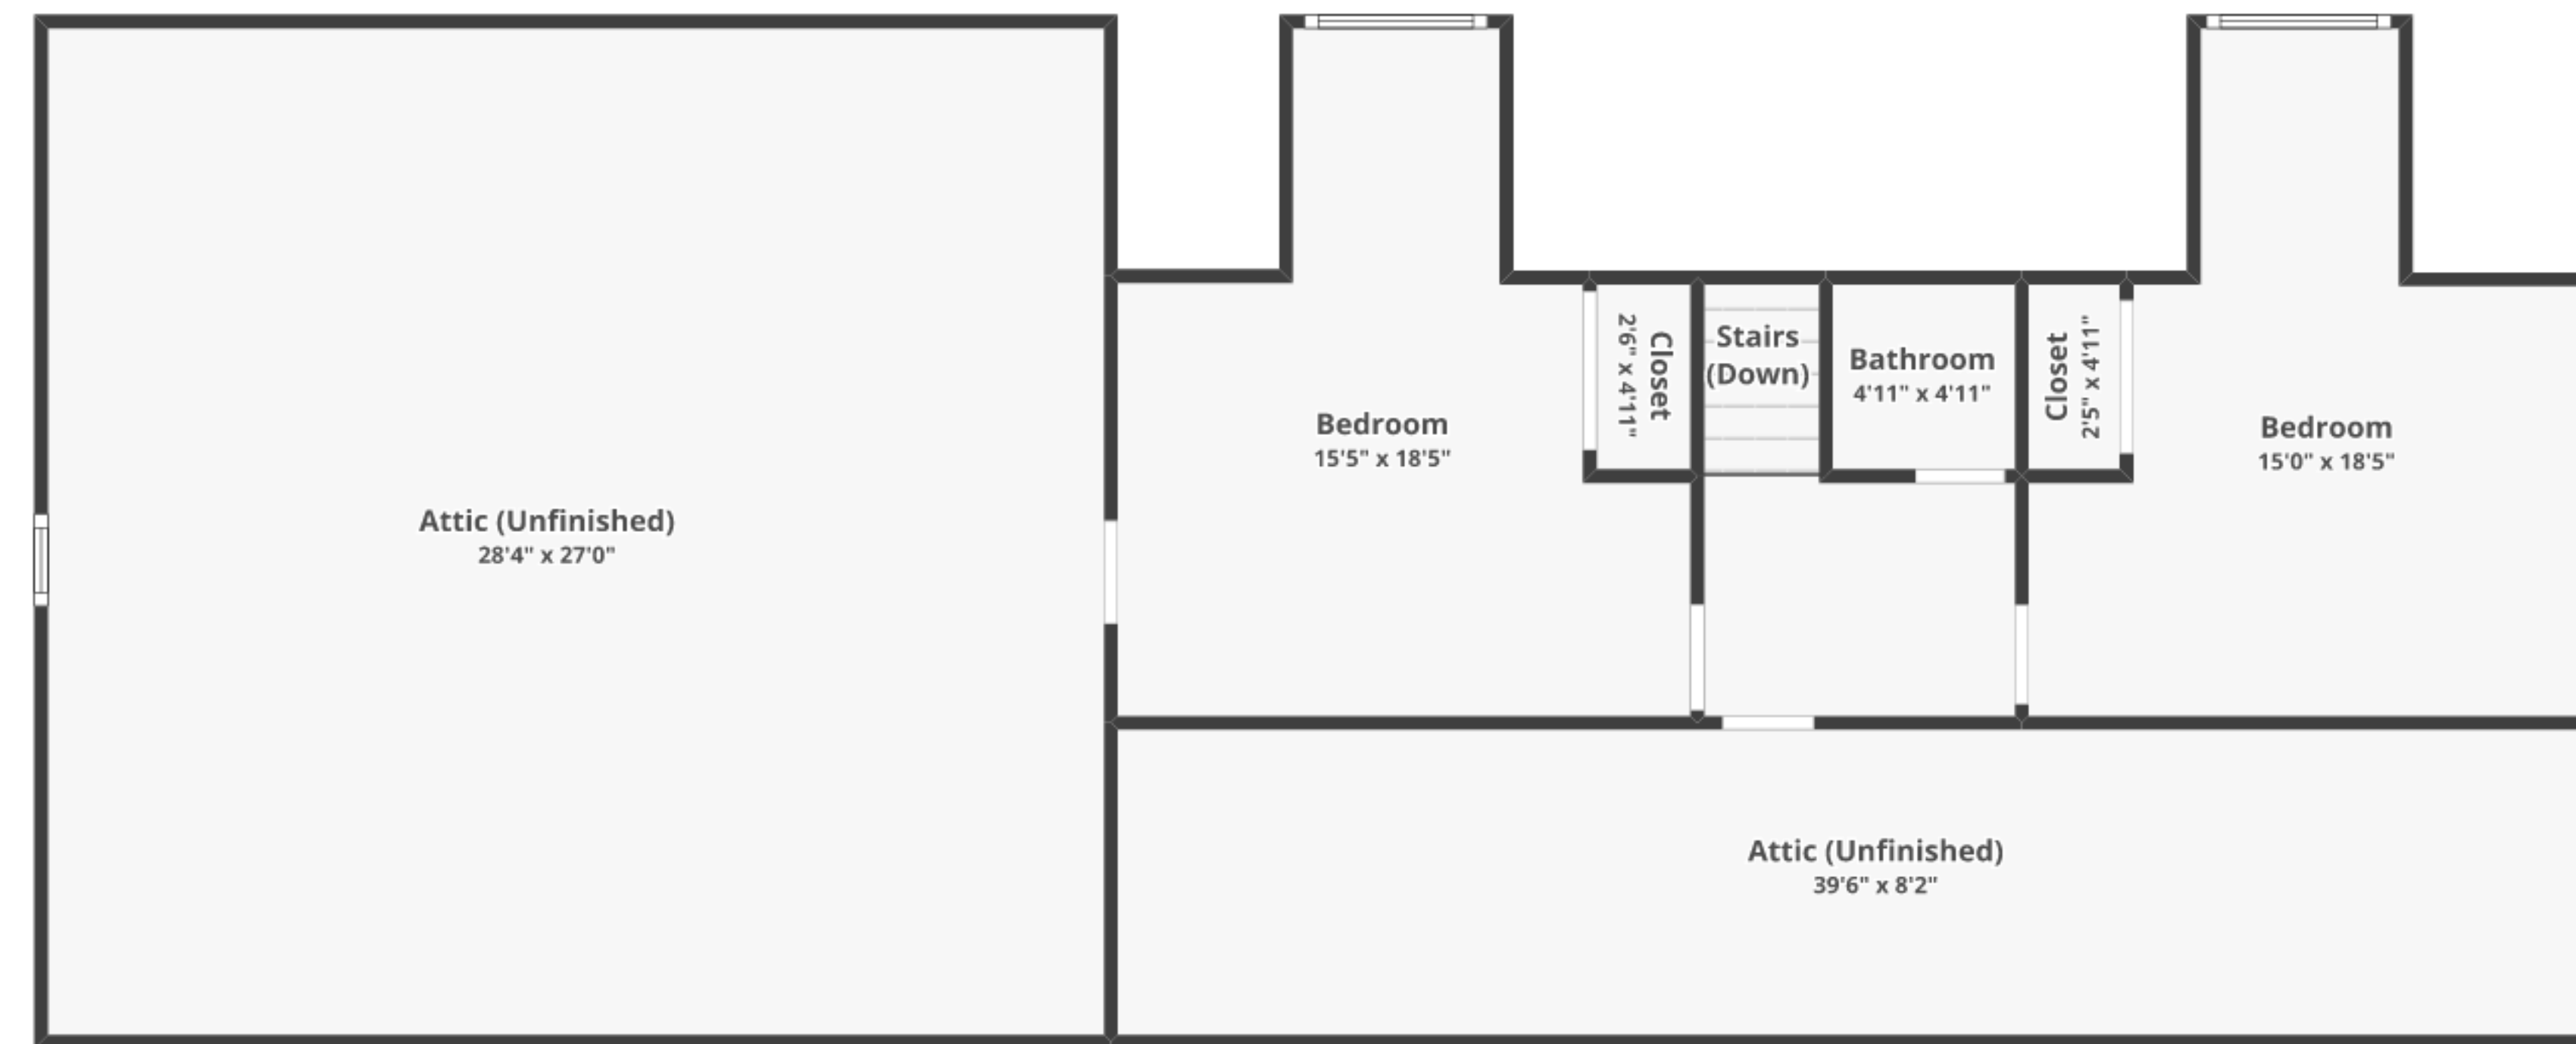

954 Schuylkill Mountain Rd, Schuylkill Haven, PA 17972

Total finished area: ~2,707.93 sq. ft.

Total unfinished area: ~ 1,092.4 sq. ft.

FLOOR 1
Finished area: ~1,102.63 sq. ft.
Unfinished area: ~3.8 sq. ft.

BASEMENT
Finished area: ~1,092.51 sq. ft.
Unfinished area: ~0 sq. ft.

FLOOR 2
Finished area: ~512.8 sq. ft.
Unfinished area: ~1,088.61 sq. ft.