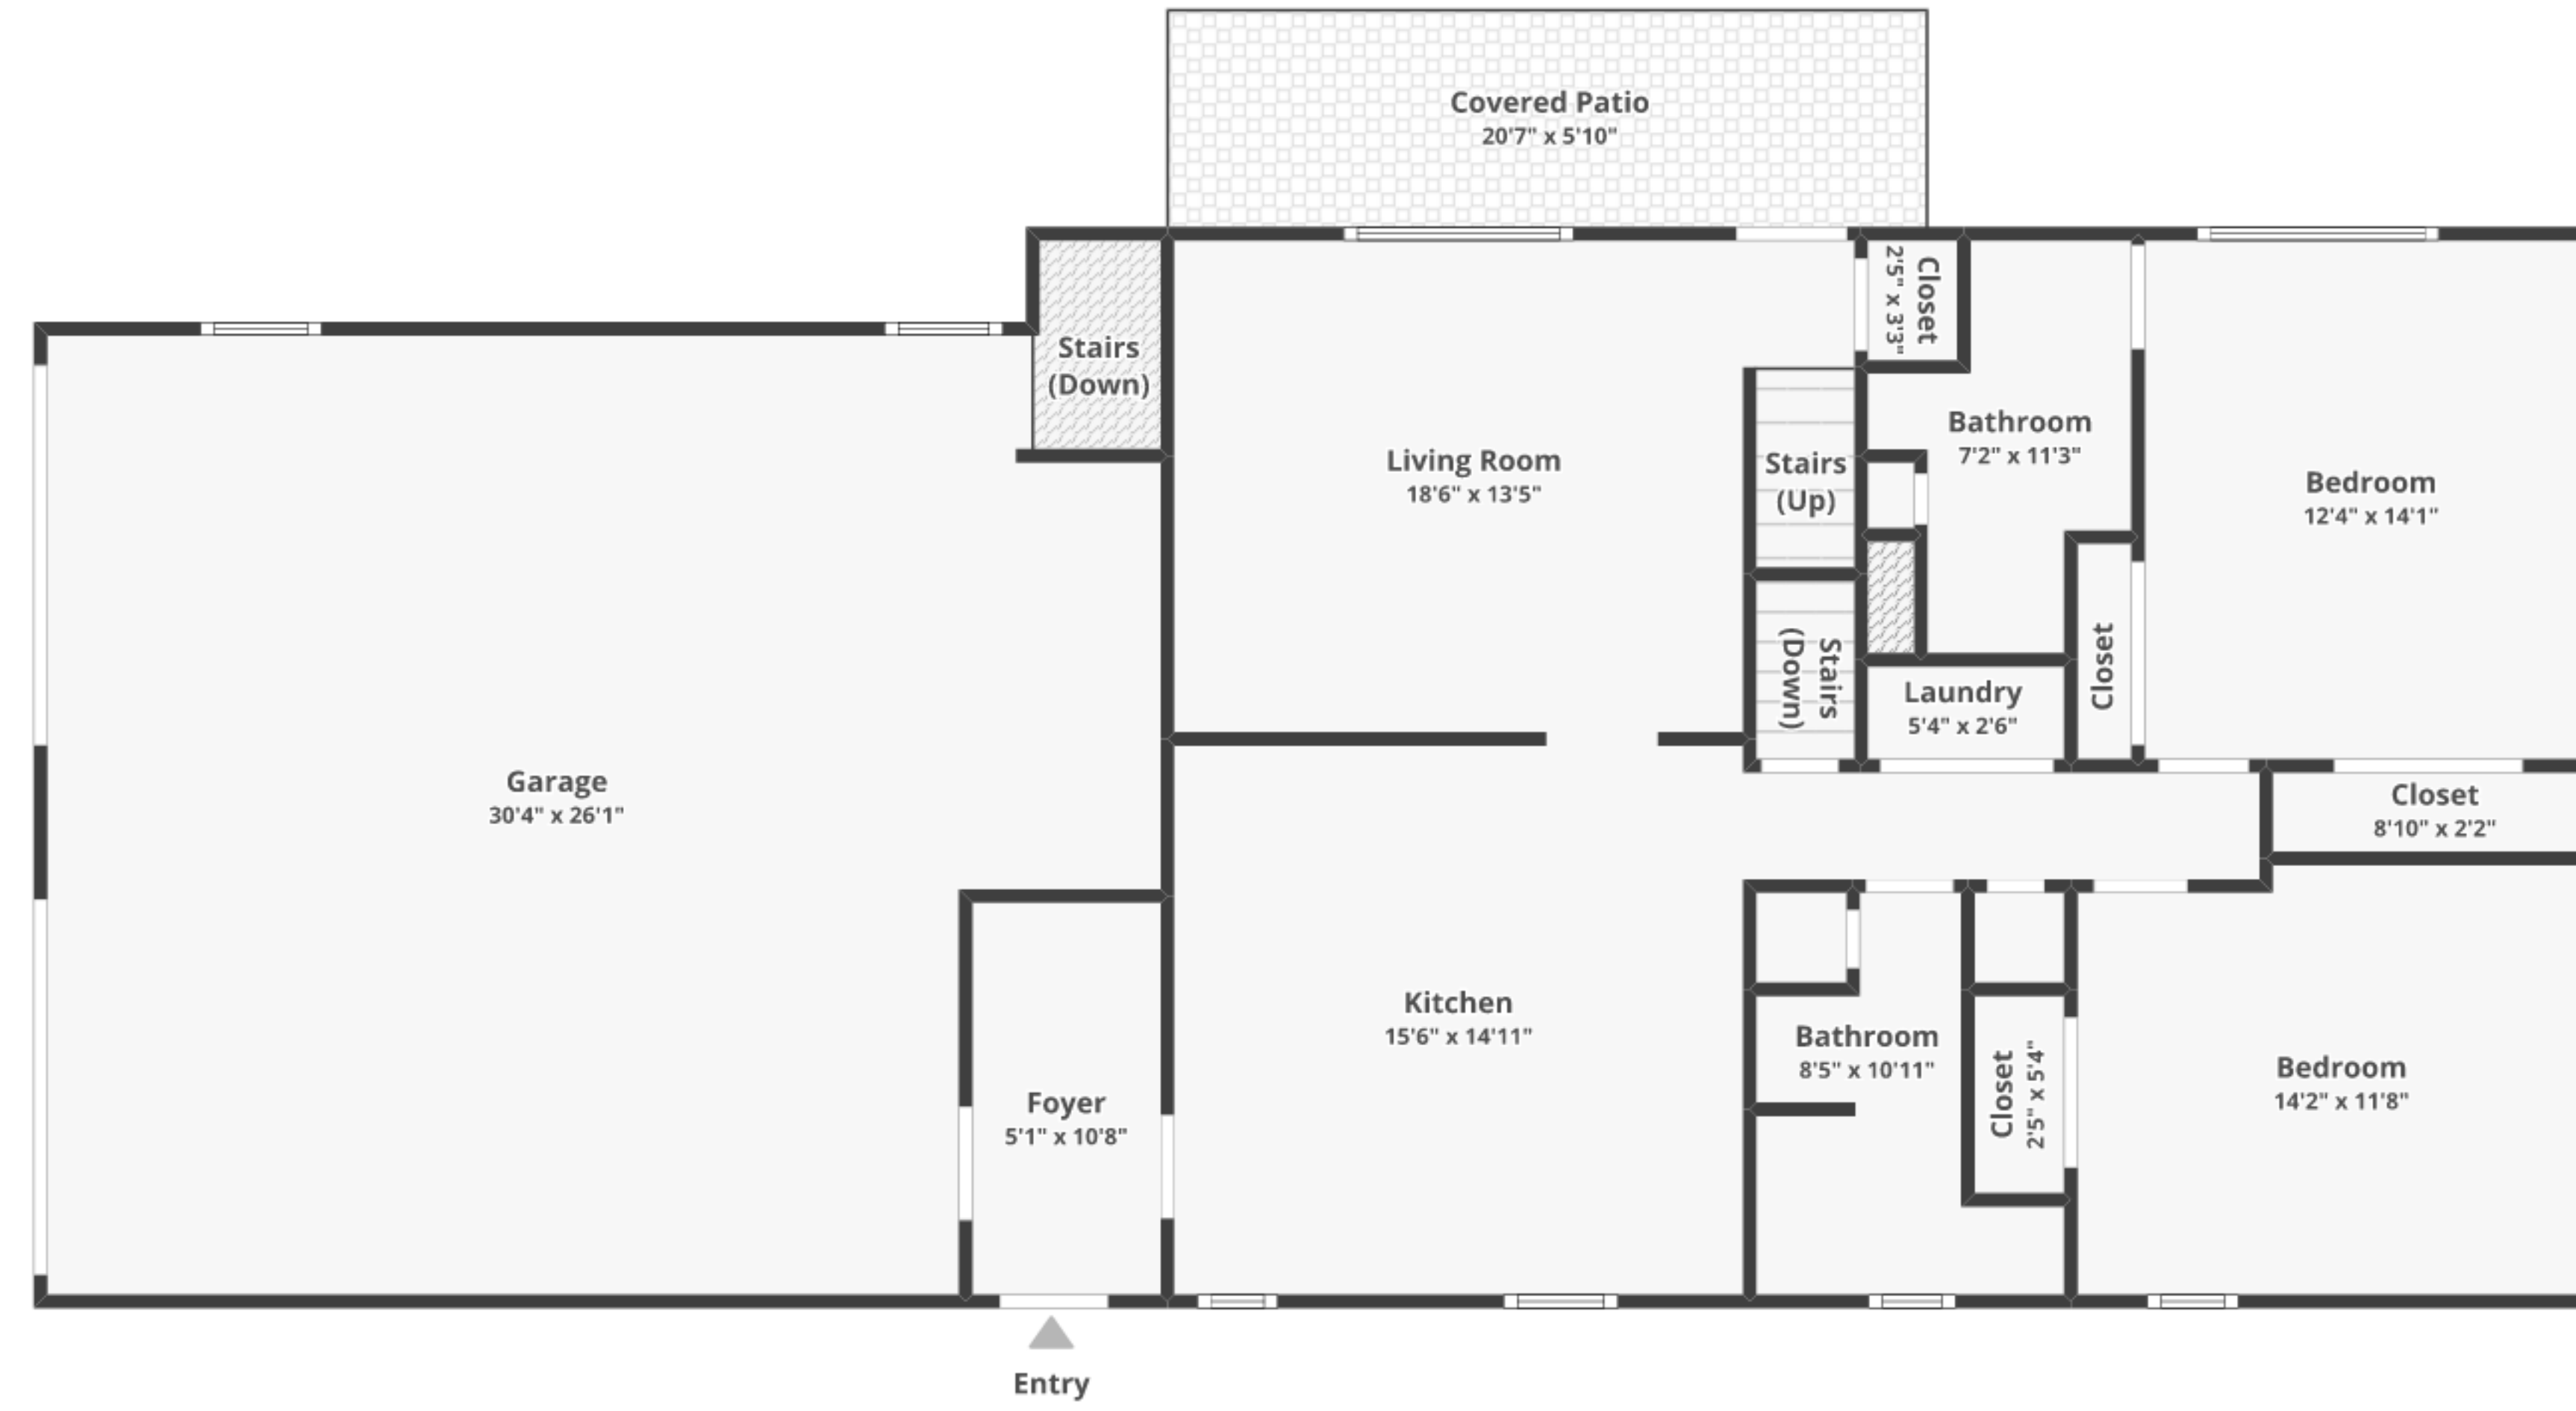

954 Schuylkill Mountain Rd, Schuylkill Haven, PA 17972

Total finished area: ~2,707.93 sq. ft.

Total unfinished area: ~ 1,092.4 sq. ft.

FLOOR 1
Finished area: ~1,102.63 sq. ft.
Unfinished area: ~3.8 sq. ft.

BASEMENT
Finished area: ~1,092.51 sq. ft.
Unfinished area: ~0 sq. ft.

FLOOR 2
Finished area: ~512.8 sq. ft.
Unfinished area: ~1,088.61 sq. ft.