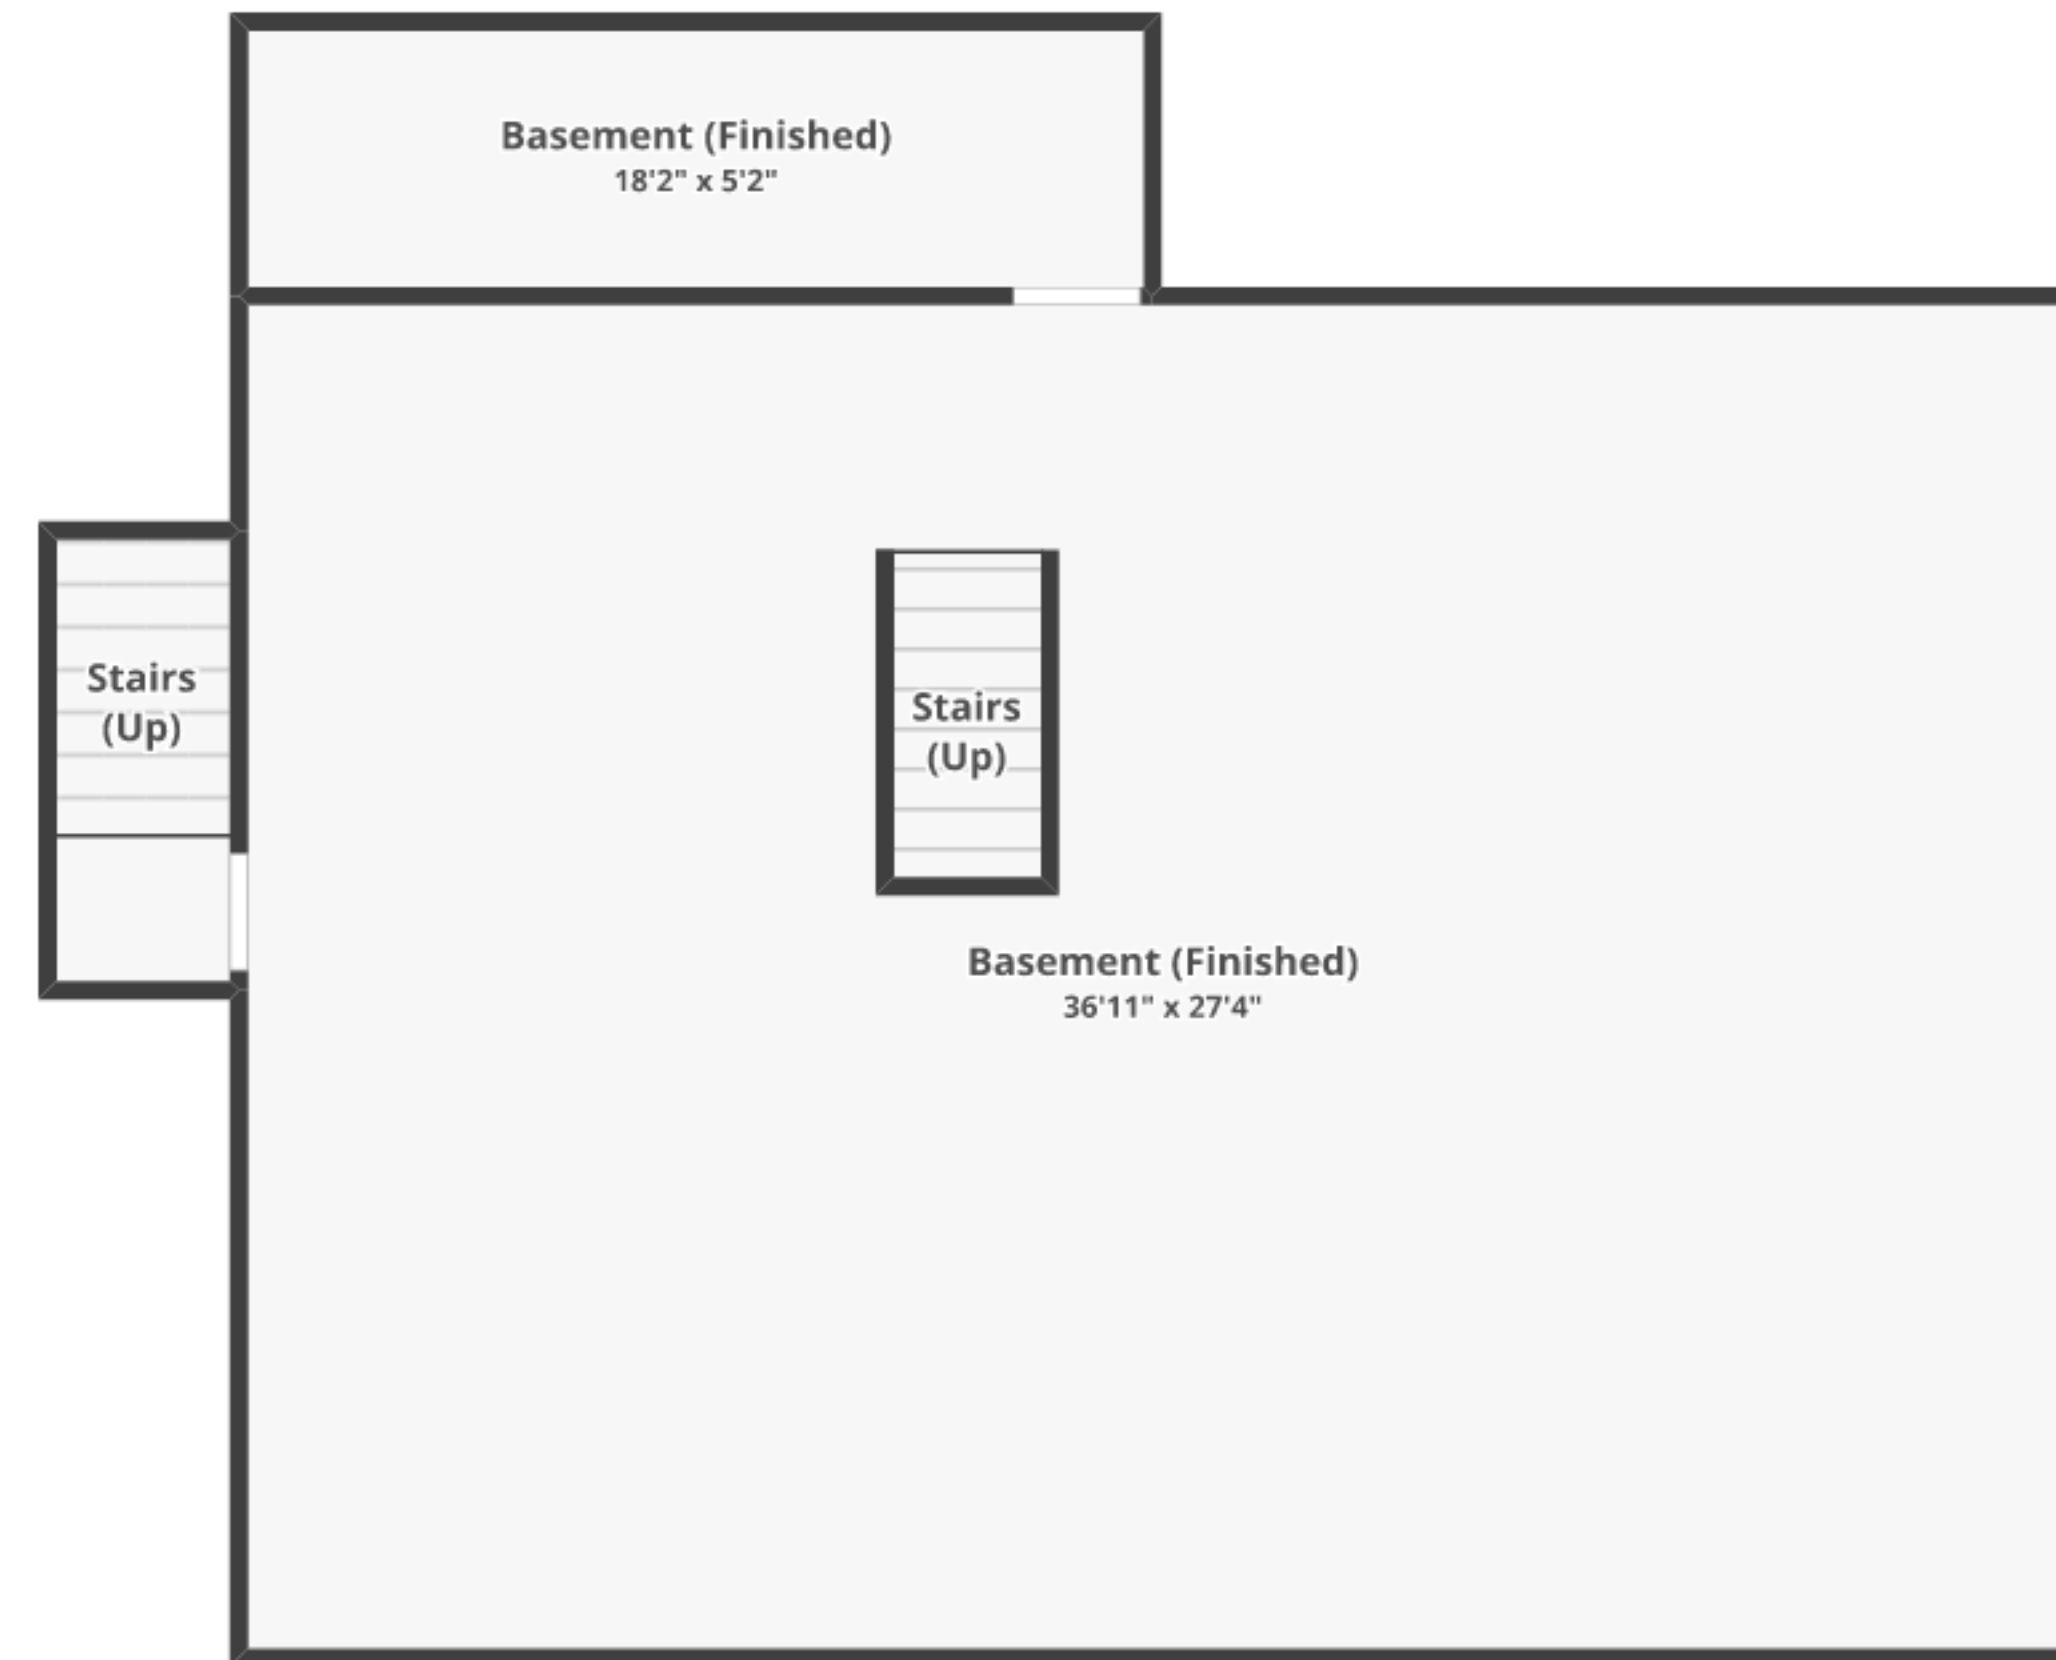

954 Schuylkill Mountain Rd, Schuylkill Haven, PA 17972

Total finished area: ~2,707.93 sq. ft.

Total unfinished area: ~ 1,092.4 sq. ft.

FLOOR 1
Finished area: ~1,102.63 sq. ft.
Unfinished area: ~3.8 sq. ft.

BASEMENT
Finished area: ~1,092.51 sq. ft.
Unfinished area: ~0 sq. ft.

FLOOR 2
Finished area: ~512.8 sq. ft.
Unfinished area: ~1,088.61 sq. ft.