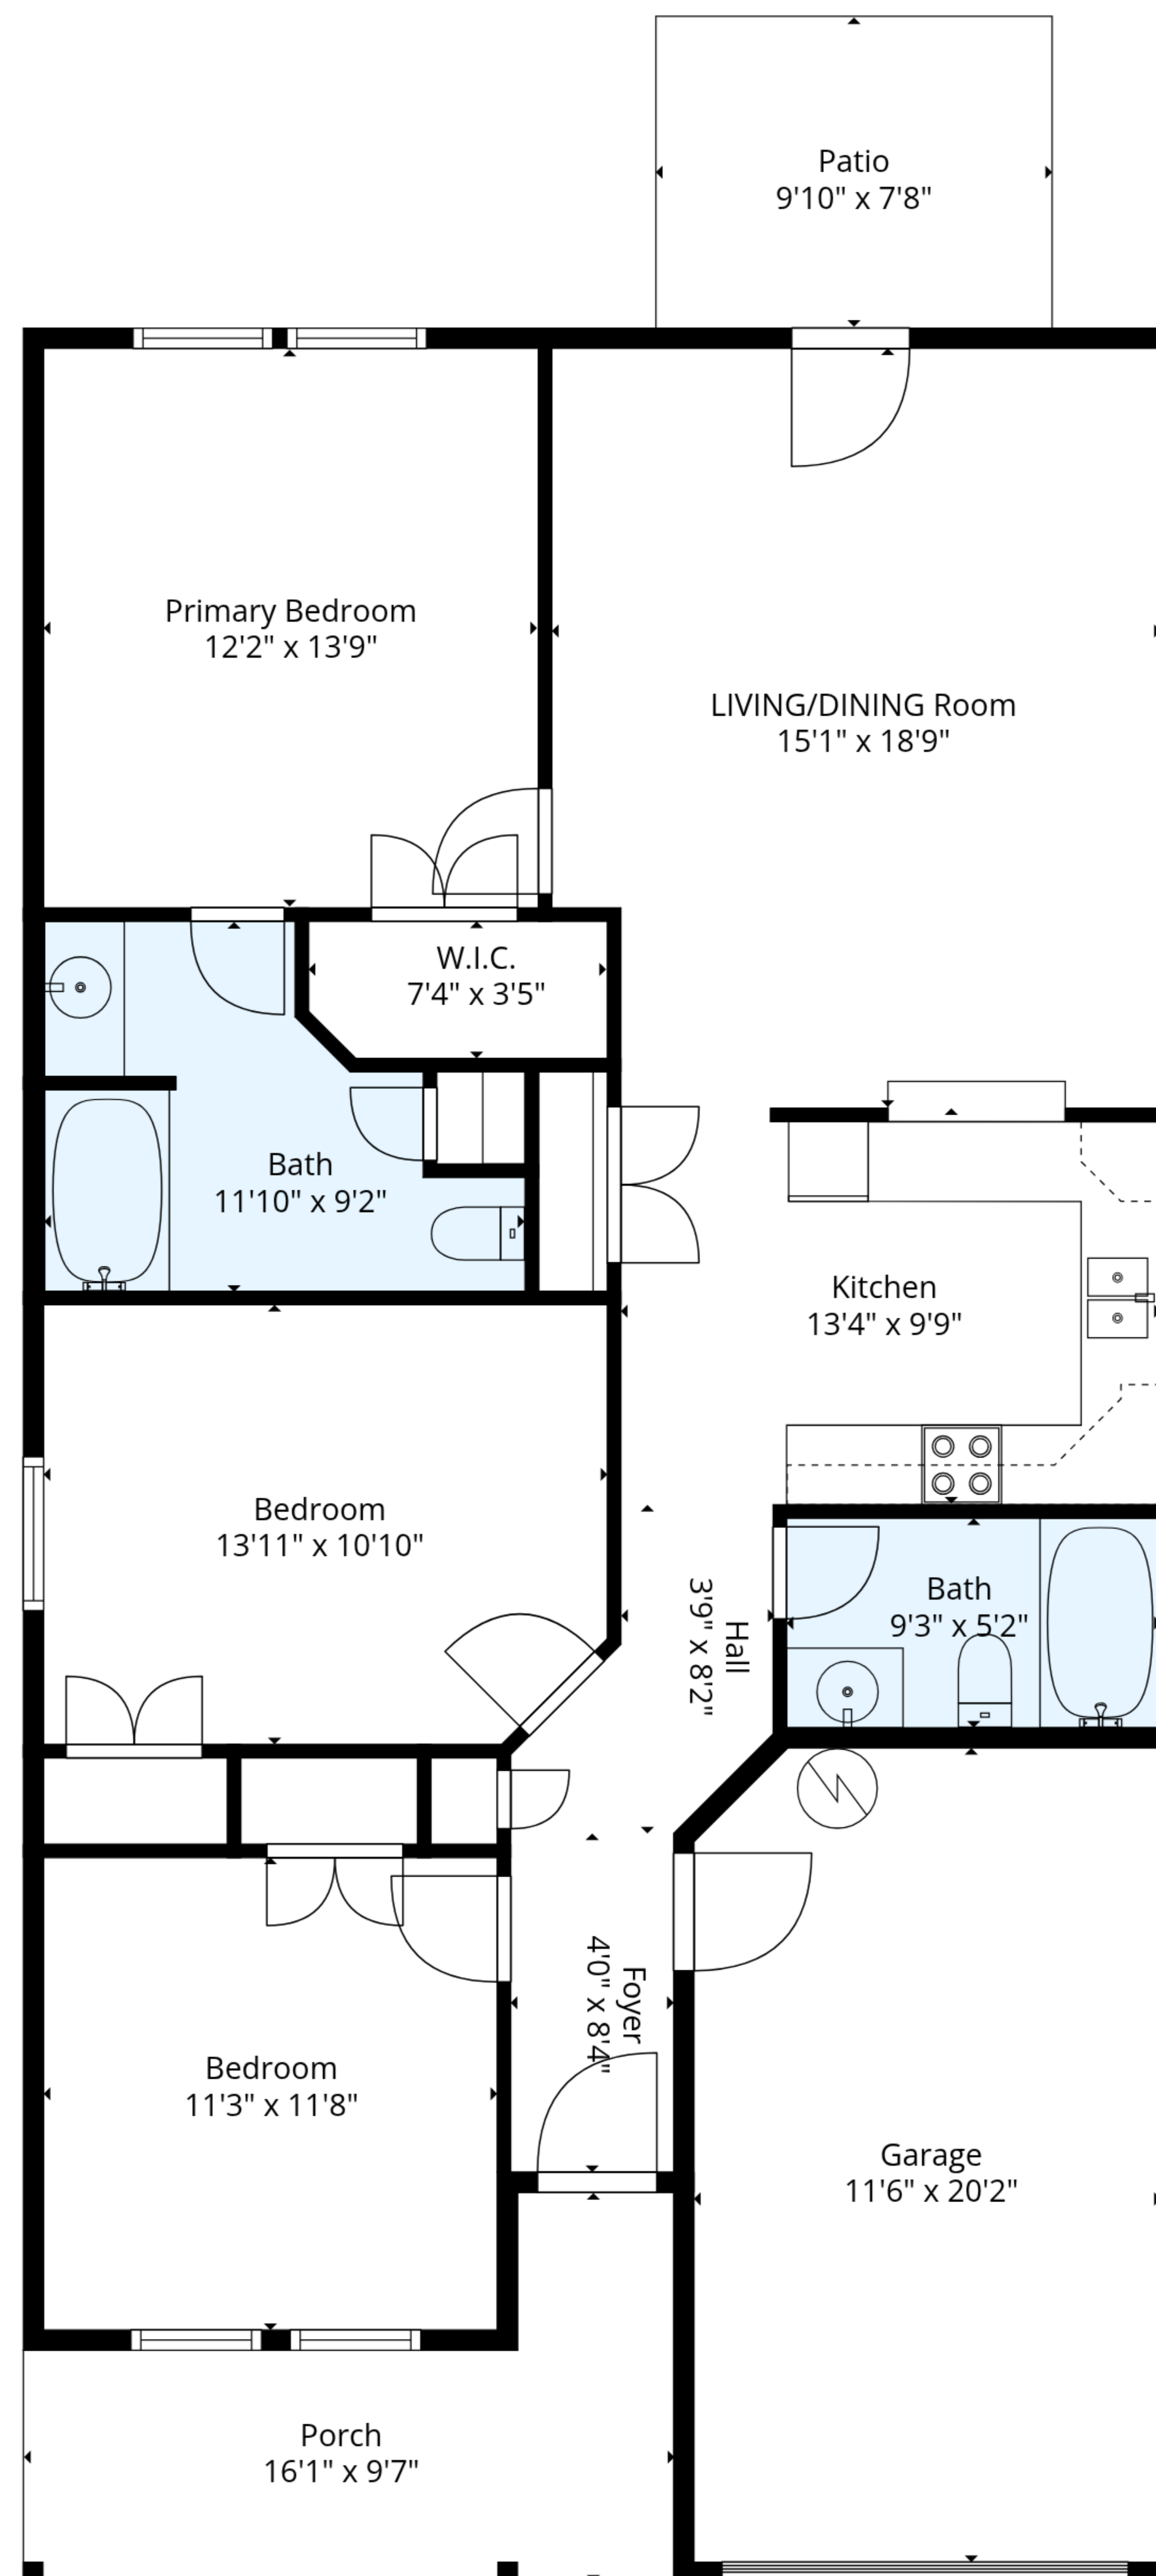

TOTAL: 1160 sq. ft
 1st floor: 1160 sq. ft
 EXCLUDED AREAS: GARAGE: 230 sq. ft, PORCH: 107 sq. ft, PATIO: 76 sq. ft,
 WALLS: 98 sq. ft

TOTAL: 1160 sq. ft
 1st floor: 1160 sq. ft
 EXCLUDED AREAS: GARAGE: 230 sq. ft, PORCH: 107 sq. ft, PATIO: 76 sq. ft,
 WALLS: 98 sq. ft