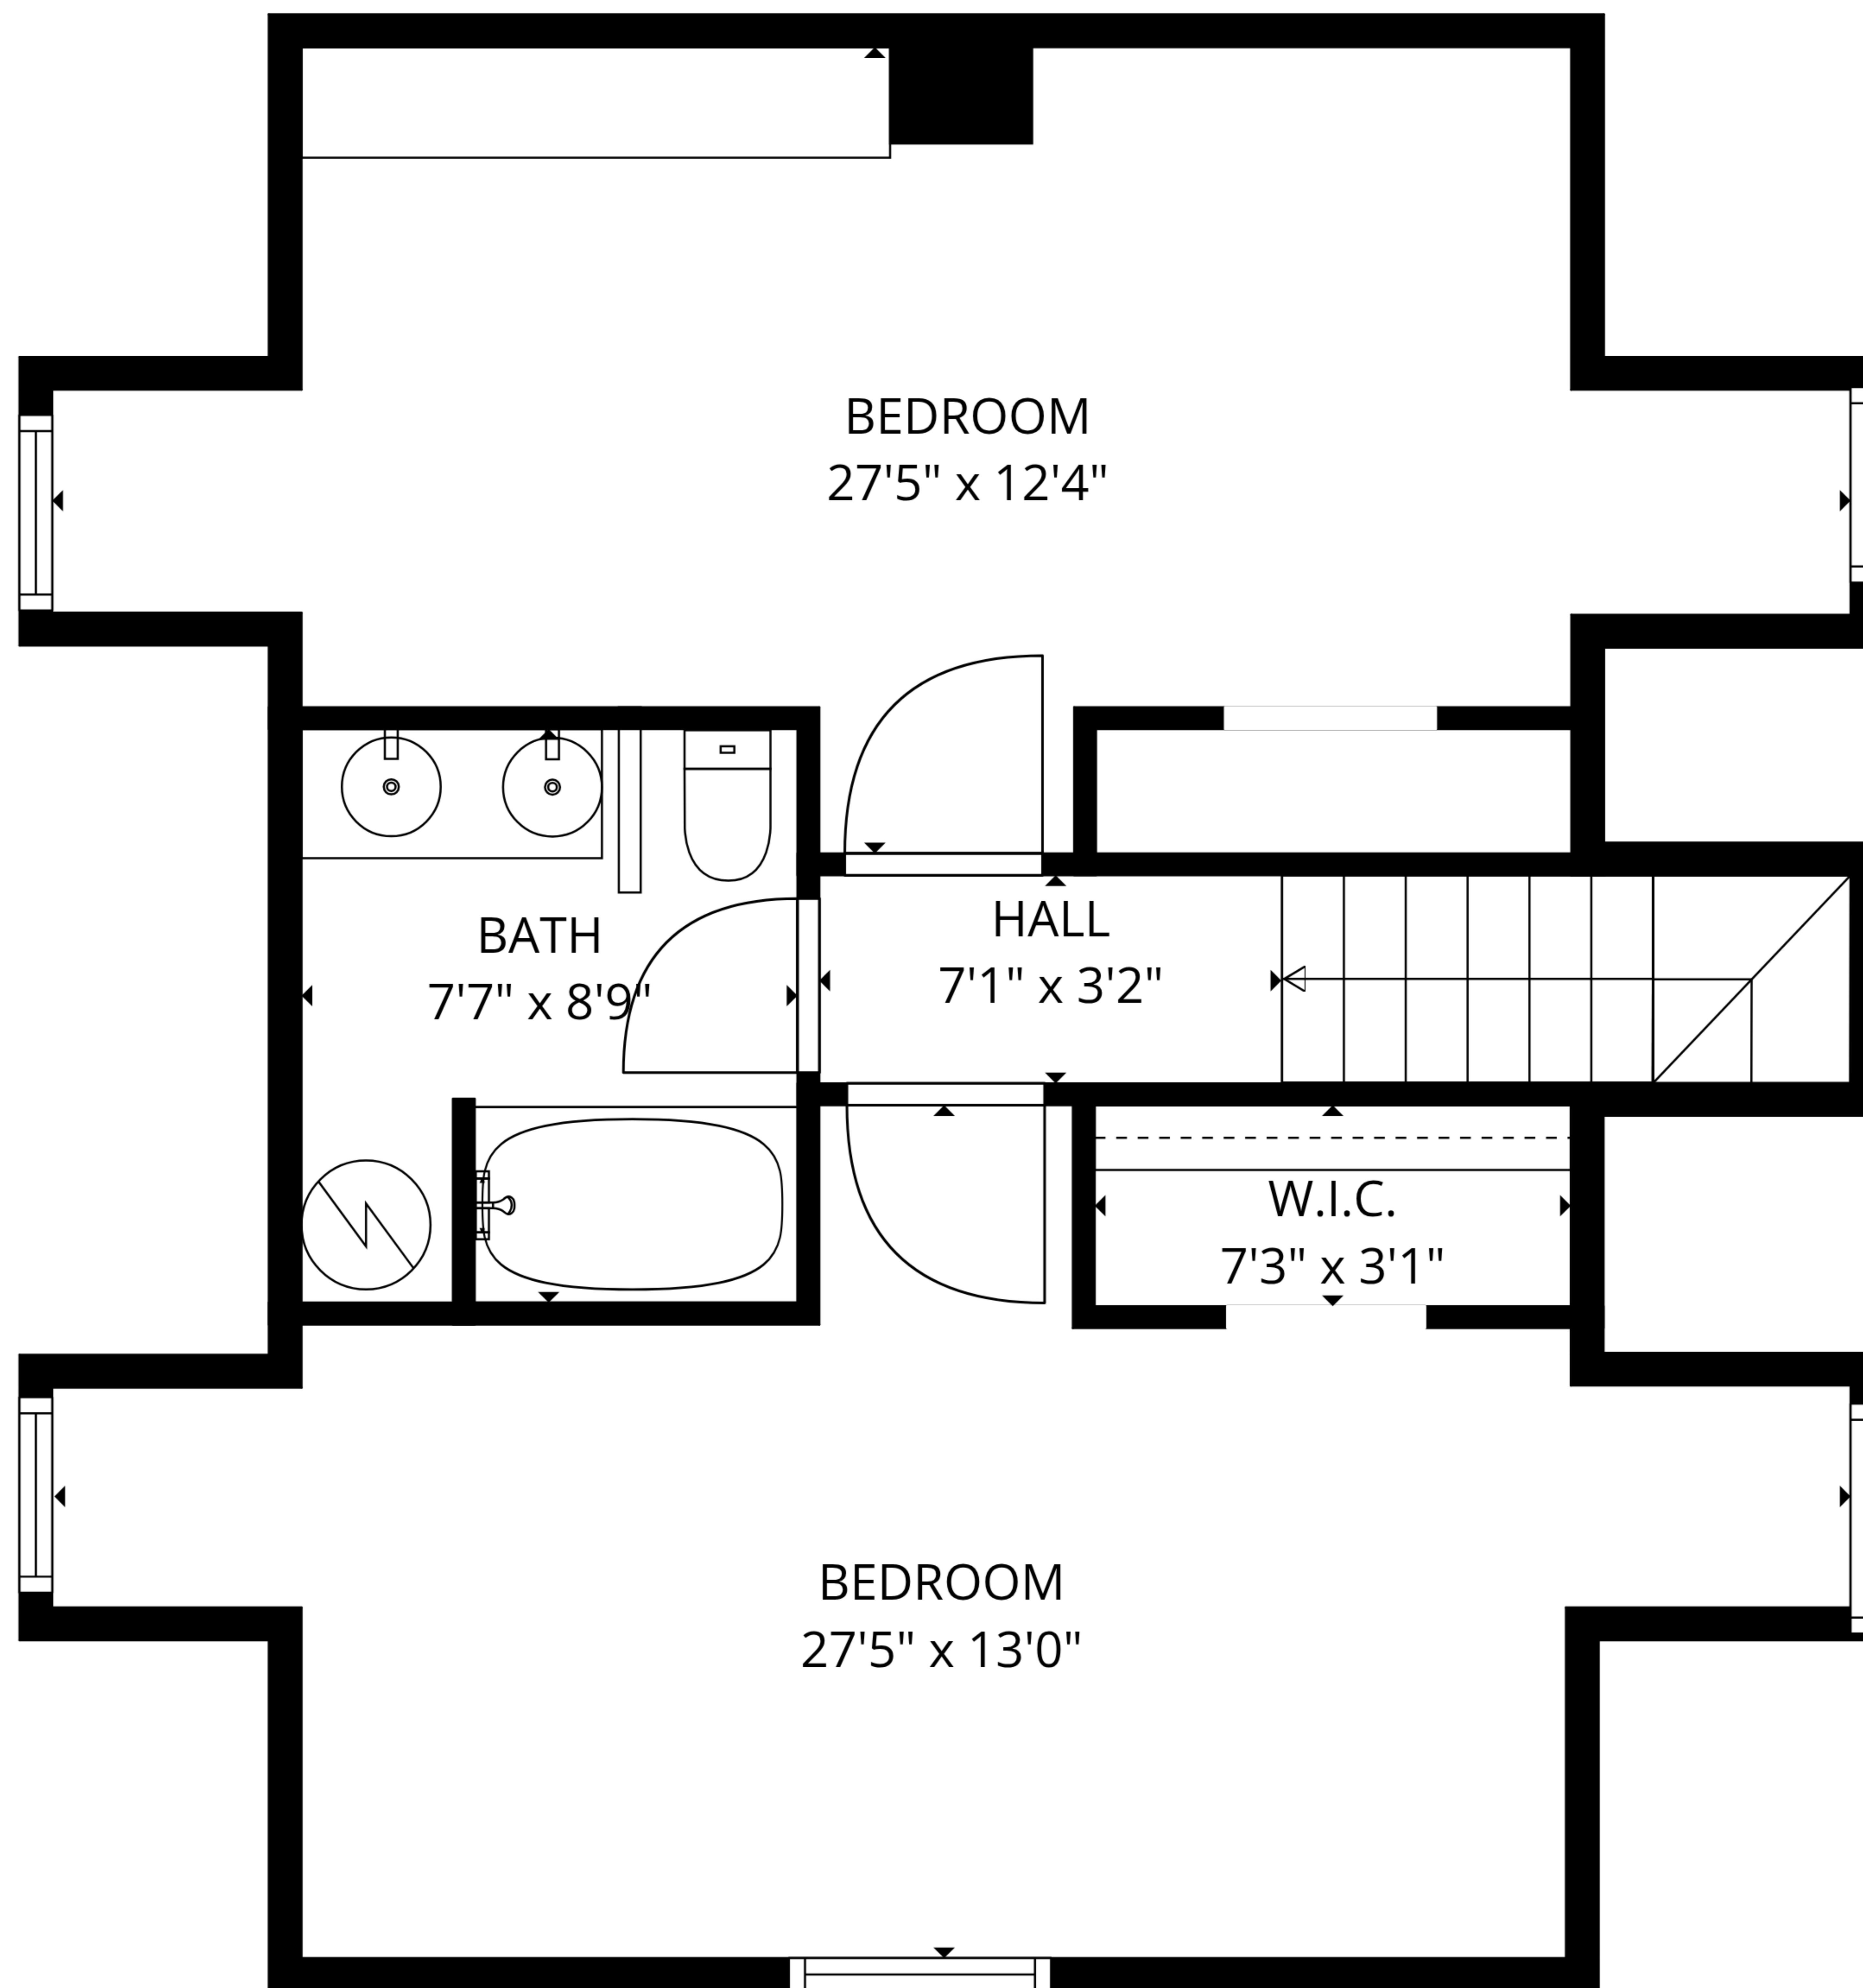

**TOTAL: 1711 sq. ft**

1st floor: 1081 sq. ft, 2nd floor: 630 sq. ft

EXCLUDED AREAS: DECK: 489 sq. ft, PORCH: 208 sq. ft, LOW CEILING: 2 sq. ft,  
WALLS: 138 sq. ft

**TOTAL: 1711 sq. ft**

1st floor: 1081 sq. ft, 2nd floor: 630 sq. ft

EXCLUDED AREAS: DECK: 489 sq. ft, PORCH: 208 sq. ft, LOW CEILING: 2 sq. ft,  
WALLS: 138 sq. ft

1st floor

2nd floor

**TOTAL: 1711 sq. ft**  
 1st floor: 1081 sq. ft, 2nd floor: 630 sq. ft  
 EXCLUDED AREAS: DECK: 489 sq. ft, PORCH: 208 sq. ft, LOW CEILING: 2 sq. ft,  
 WALLS: 138 sq. ft