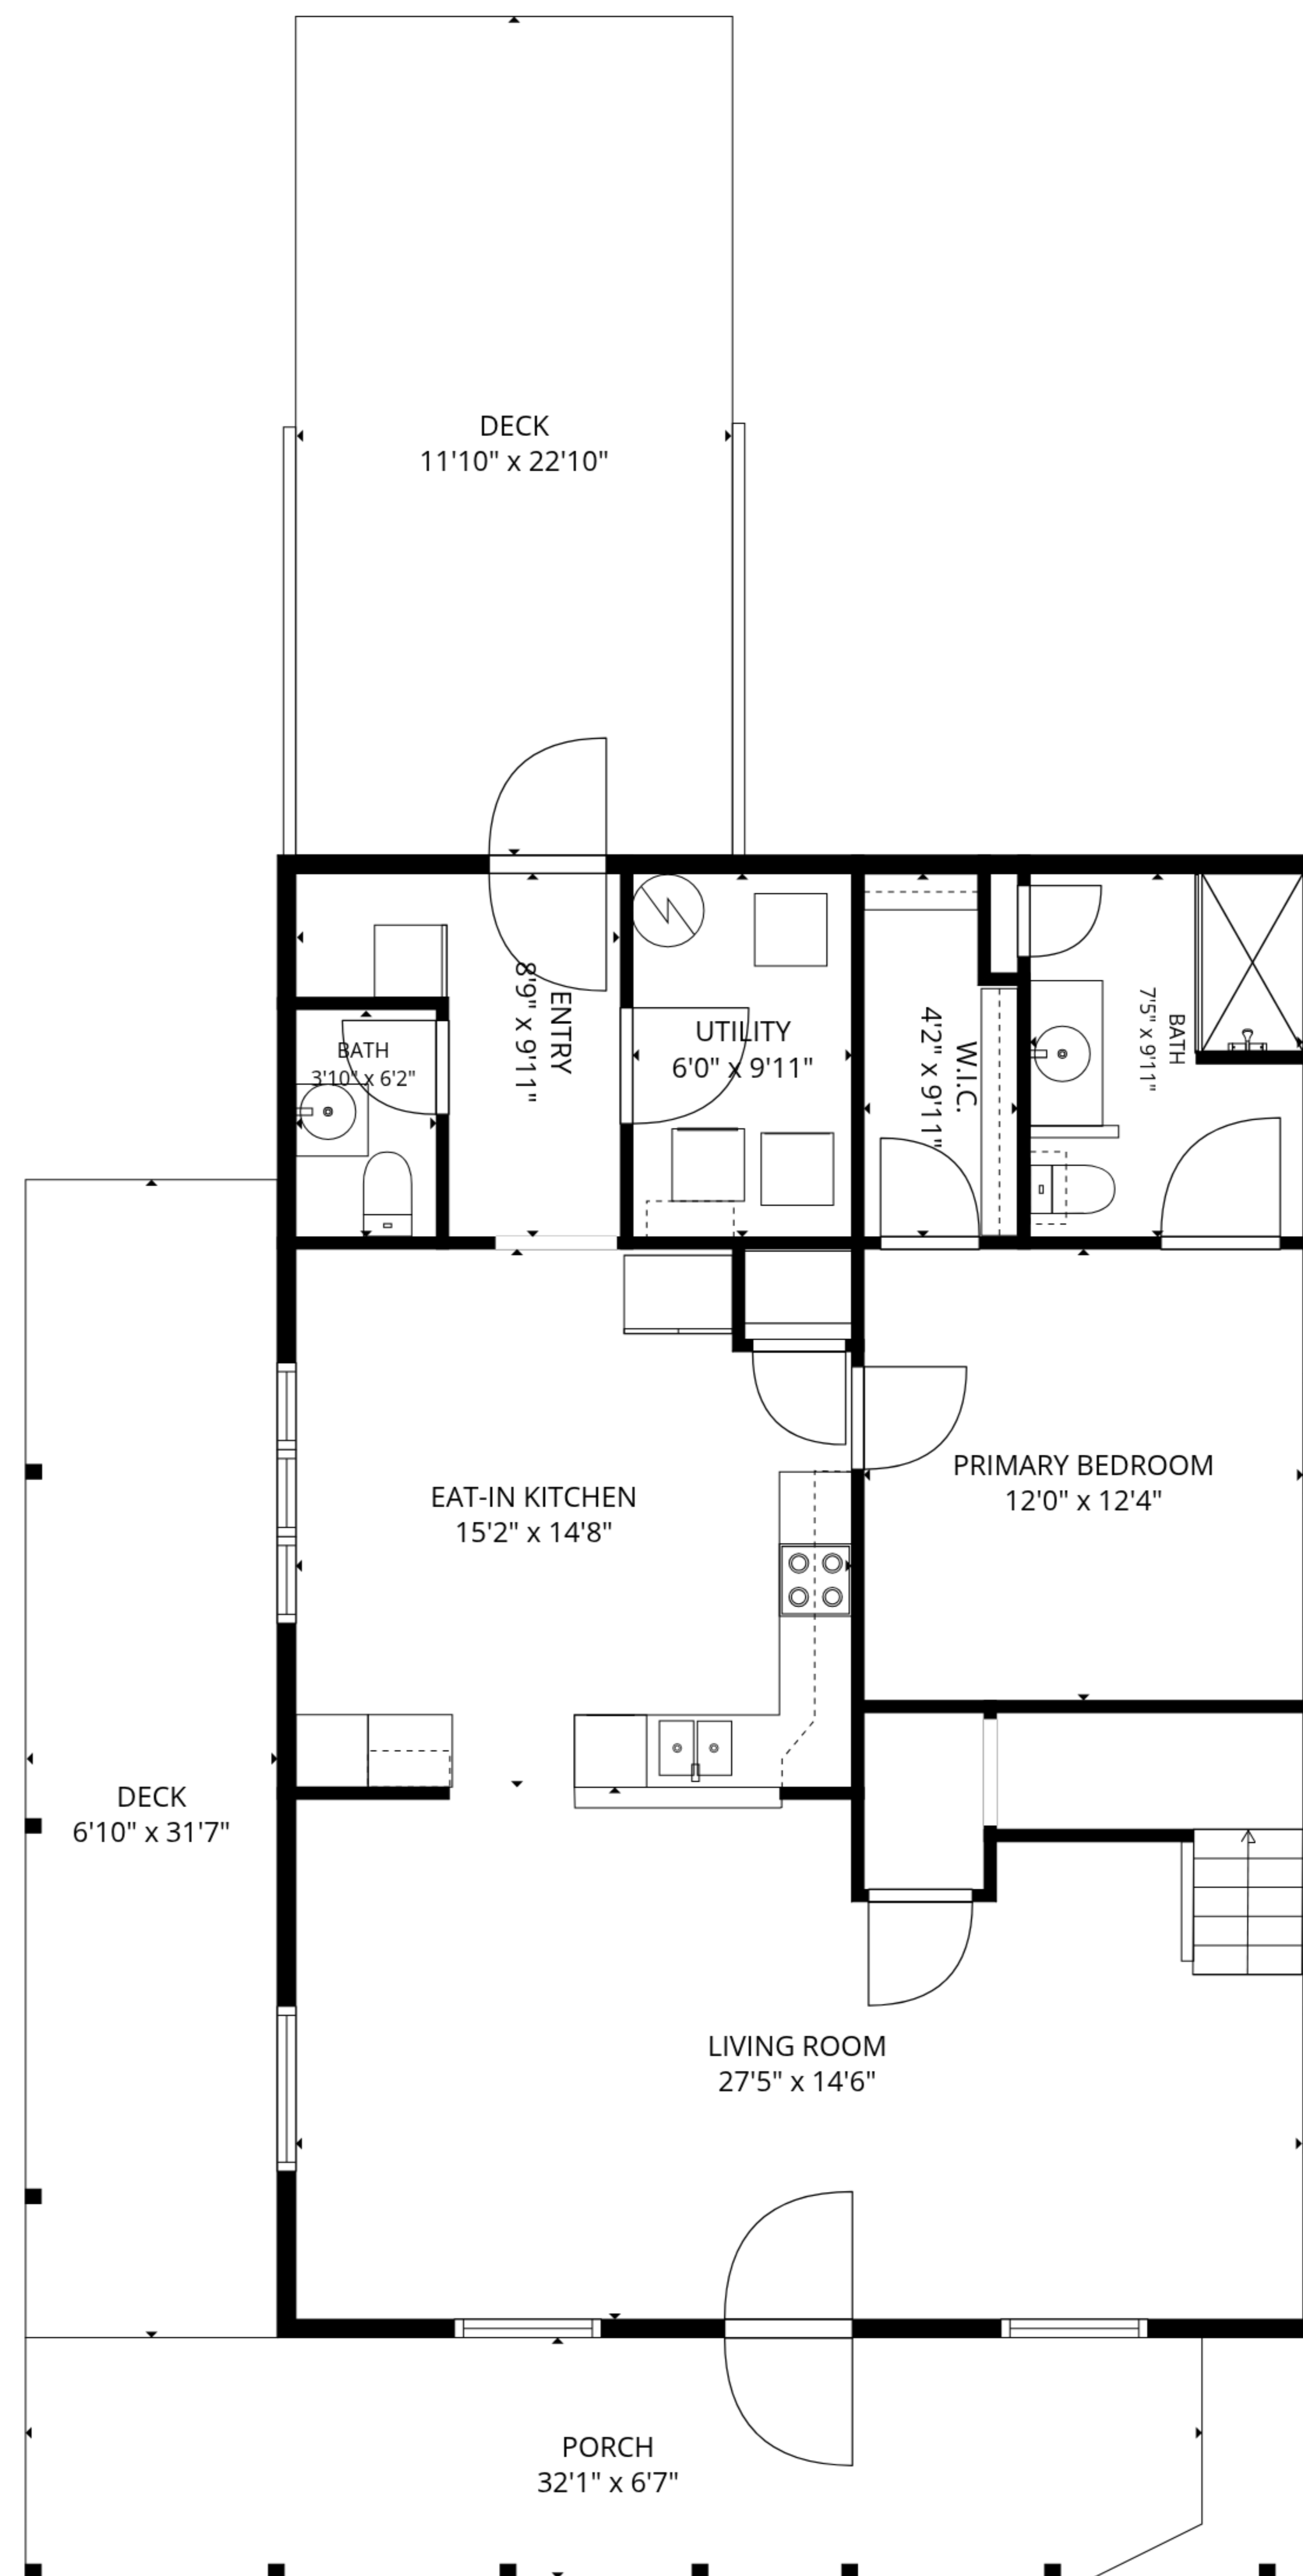

**TOTAL: 1711 sq. ft**

1st floor: 1081 sq. ft, 2nd floor: 630 sq. ft

EXCLUDED AREAS: DECK: 489 sq. ft, PORCH: 208 sq. ft, LOW CEILING: 2 sq. ft,  
WALLS: 138 sq. ft

**TOTAL: 1711 sq. ft**

1st floor: 1081 sq. ft, 2nd floor: 630 sq. ft

EXCLUDED AREAS: DECK: 489 sq. ft, PORCH: 208 sq. ft, LOW CEILING: 2 sq. ft,  
WALLS: 138 sq. ft

1st floor

2nd floor

**TOTAL: 1711 sq. ft**  
 1st floor: 1081 sq. ft, 2nd floor: 630 sq. ft  
 EXCLUDED AREAS: DECK: 489 sq. ft, PORCH: 208 sq. ft, LOW CEILING: 2 sq. ft,  
 WALLS: 138 sq. ft