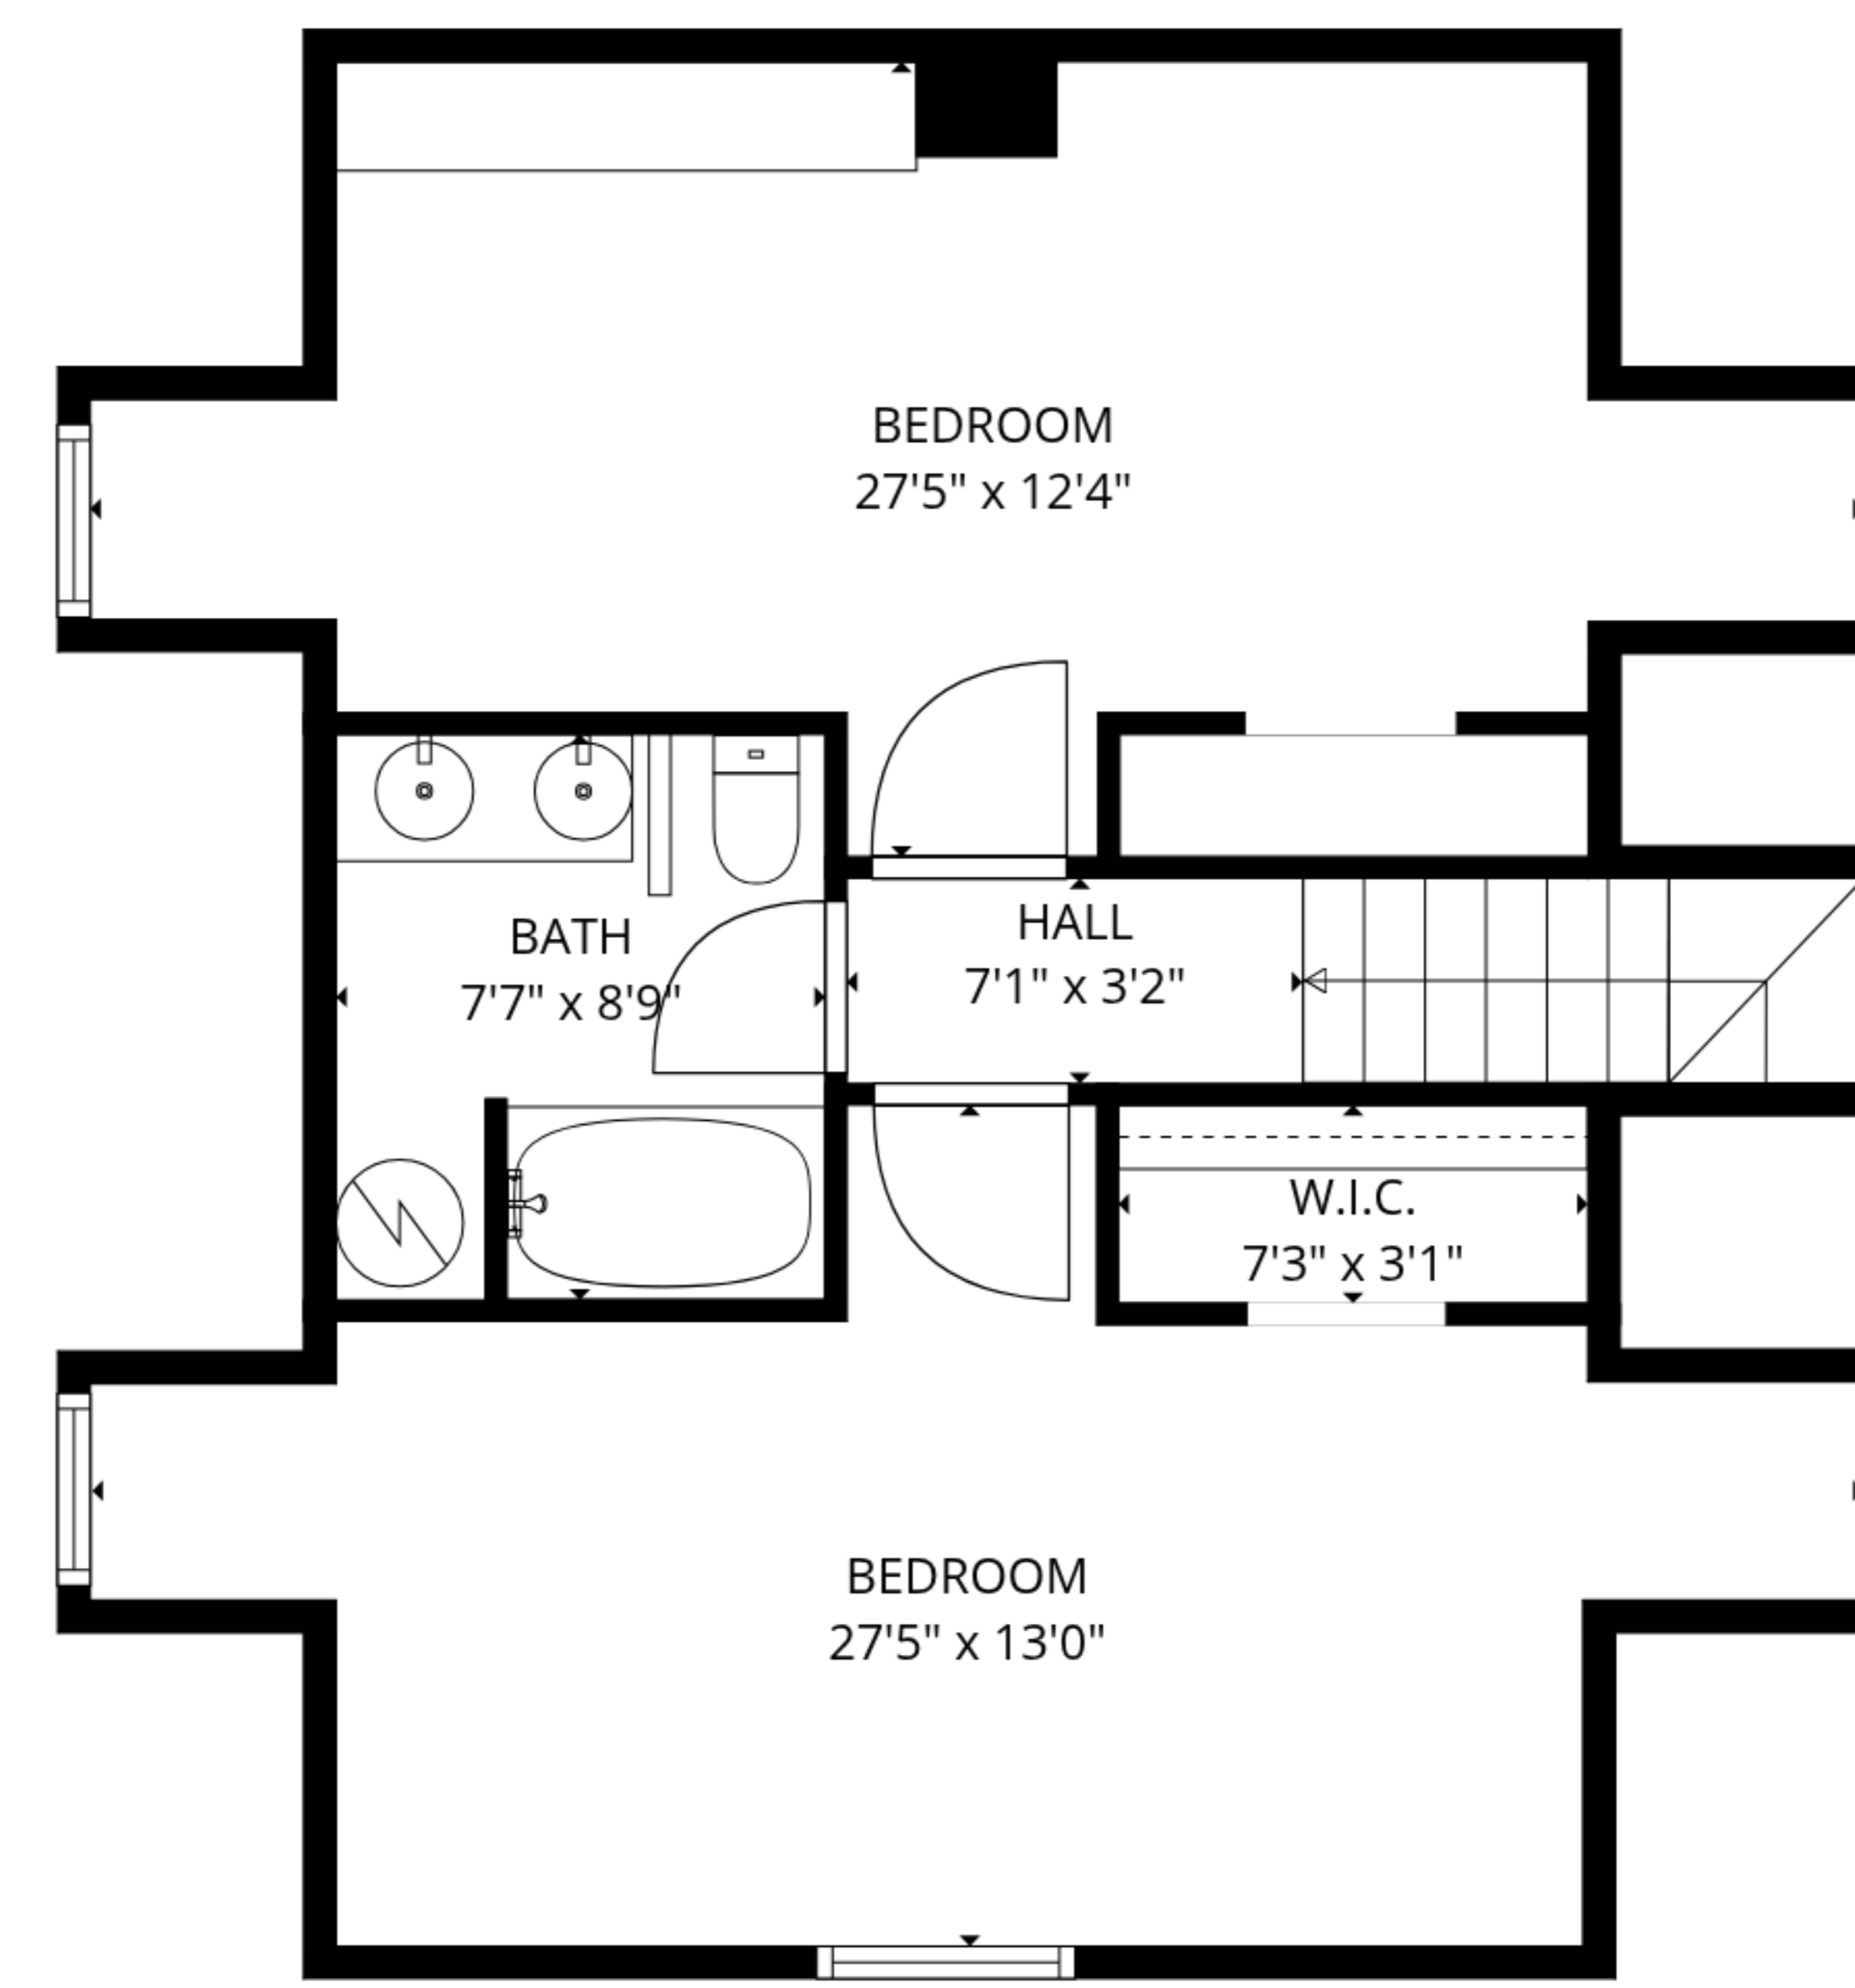

**TOTAL: 1711 sq. ft**

1st floor: 1081 sq. ft, 2nd floor: 630 sq. ft

EXCLUDED AREAS: DECK: 489 sq. ft, PORCH: 208 sq. ft, LOW CEILING: 2 sq. ft,  
WALLS: 138 sq. ft

**TOTAL: 1711 sq. ft**

1st floor: 1081 sq. ft, 2nd floor: 630 sq. ft

EXCLUDED AREAS: DECK: 489 sq. ft, PORCH: 208 sq. ft, LOW CEILING: 2 sq. ft,  
WALLS: 138 sq. ft

1st floor

2nd floor

**TOTAL: 1711 sq. ft**  
 1st floor: 1081 sq. ft, 2nd floor: 630 sq. ft  
 EXCLUDED AREAS: DECK: 489 sq. ft, PORCH: 208 sq. ft, LOW CEILING: 2 sq. ft,  
 WALLS: 138 sq. ft