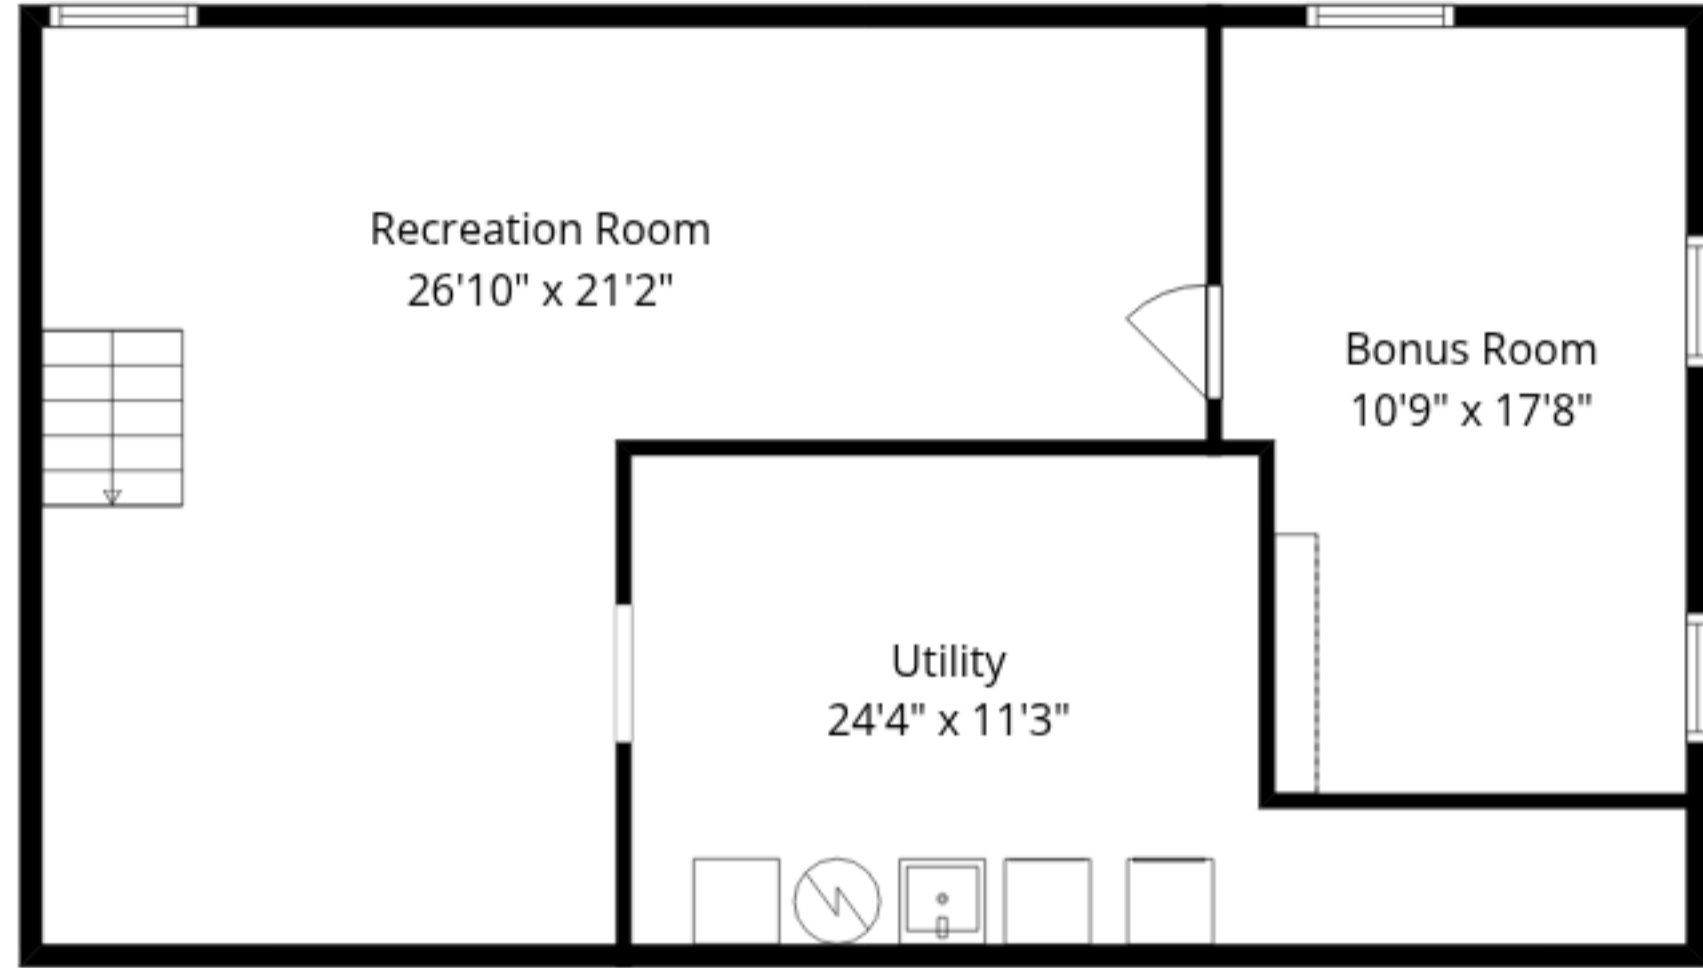

Recreation Room
26'10" x 21'2"

Bonus Room
10'9" x 17'8"

Utility
24'4" x 11'3"

Total GLA: 2154 sq. ft | Total: 3160 sq. ft
 Lower floor: 204 sq. ft (Excluded areas 658 sq. ft)
 Main floor: 1950 sq. ft (Excluded areas 348 sq. ft)

Sizes And Dimensions Are Approximate. Actual May Vary.

Lower Floor

Main Floor