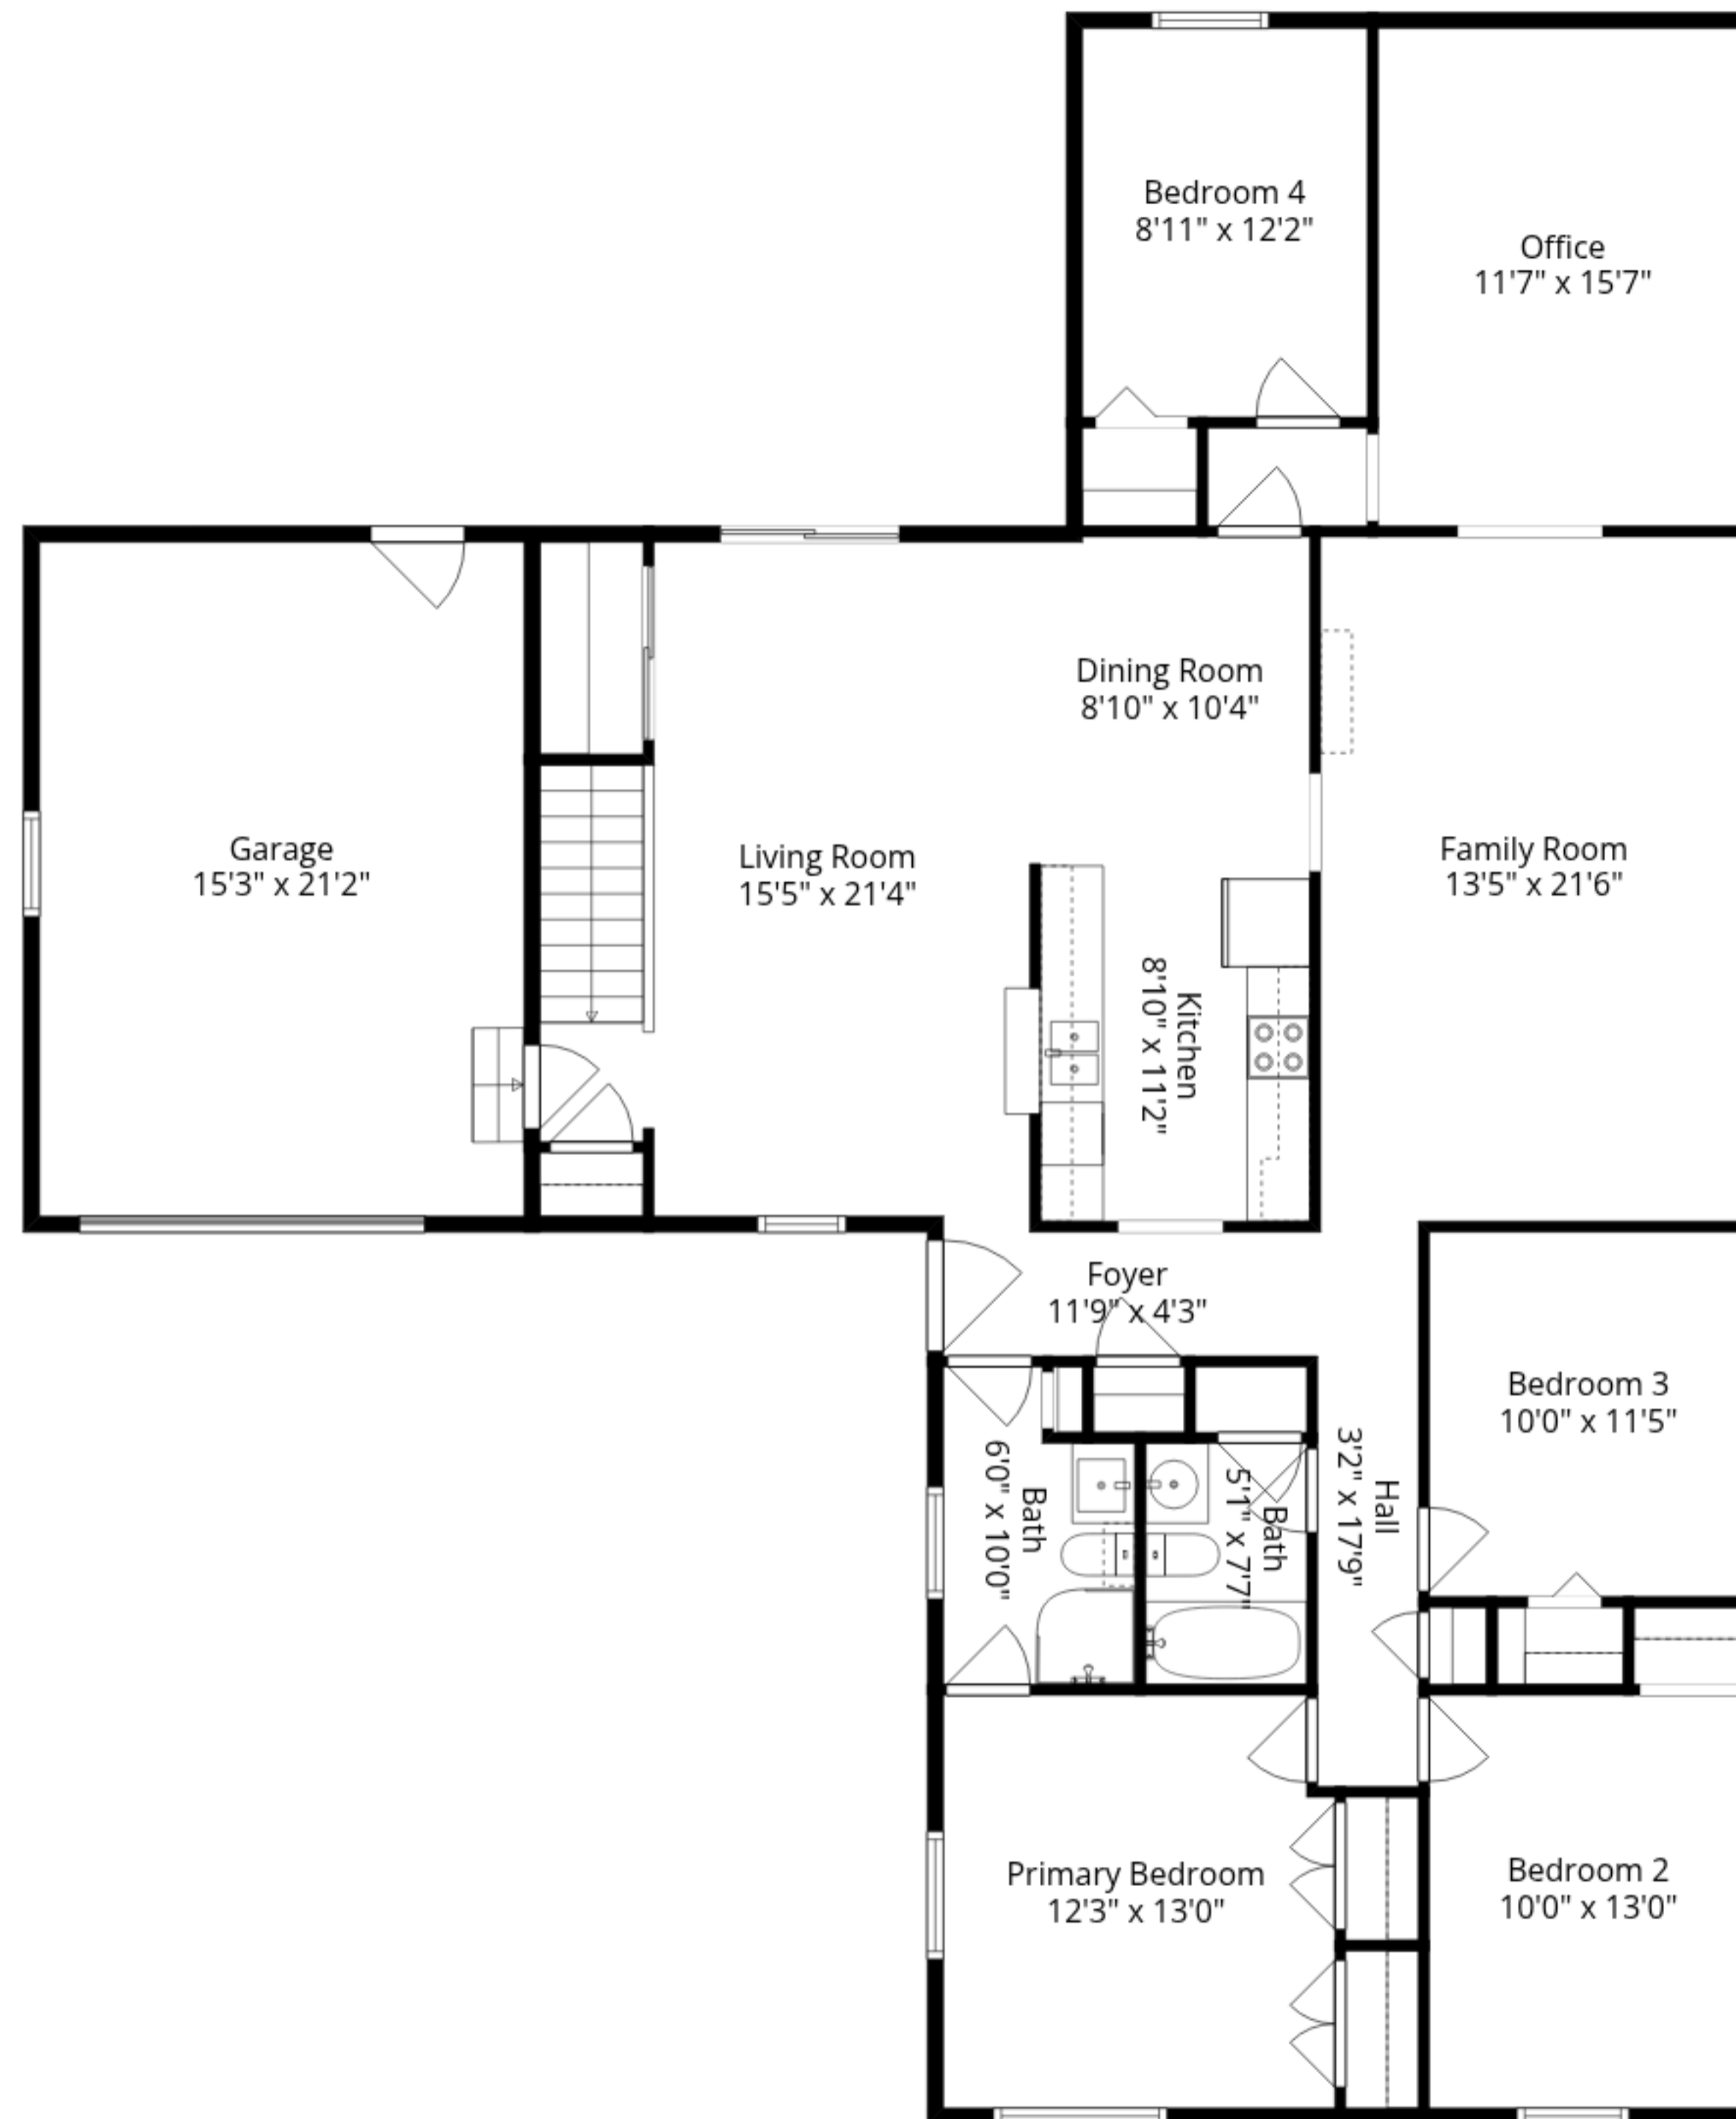

Recreation Room
26'10" x 21'2"

Bonus Room
10'9" x 17'8"

Utility
24'4" x 11'3"

Total GLA: 2154 sq. ft | Total: 3160 sq. ft
 Lower floor: 204 sq. ft (Excluded areas 658 sq. ft)
 Main floor: 1950 sq. ft (Excluded areas 348 sq. ft)

Sizes And Dimensions Are Approximate. Actual May Vary.

Lower Floor

Main Floor