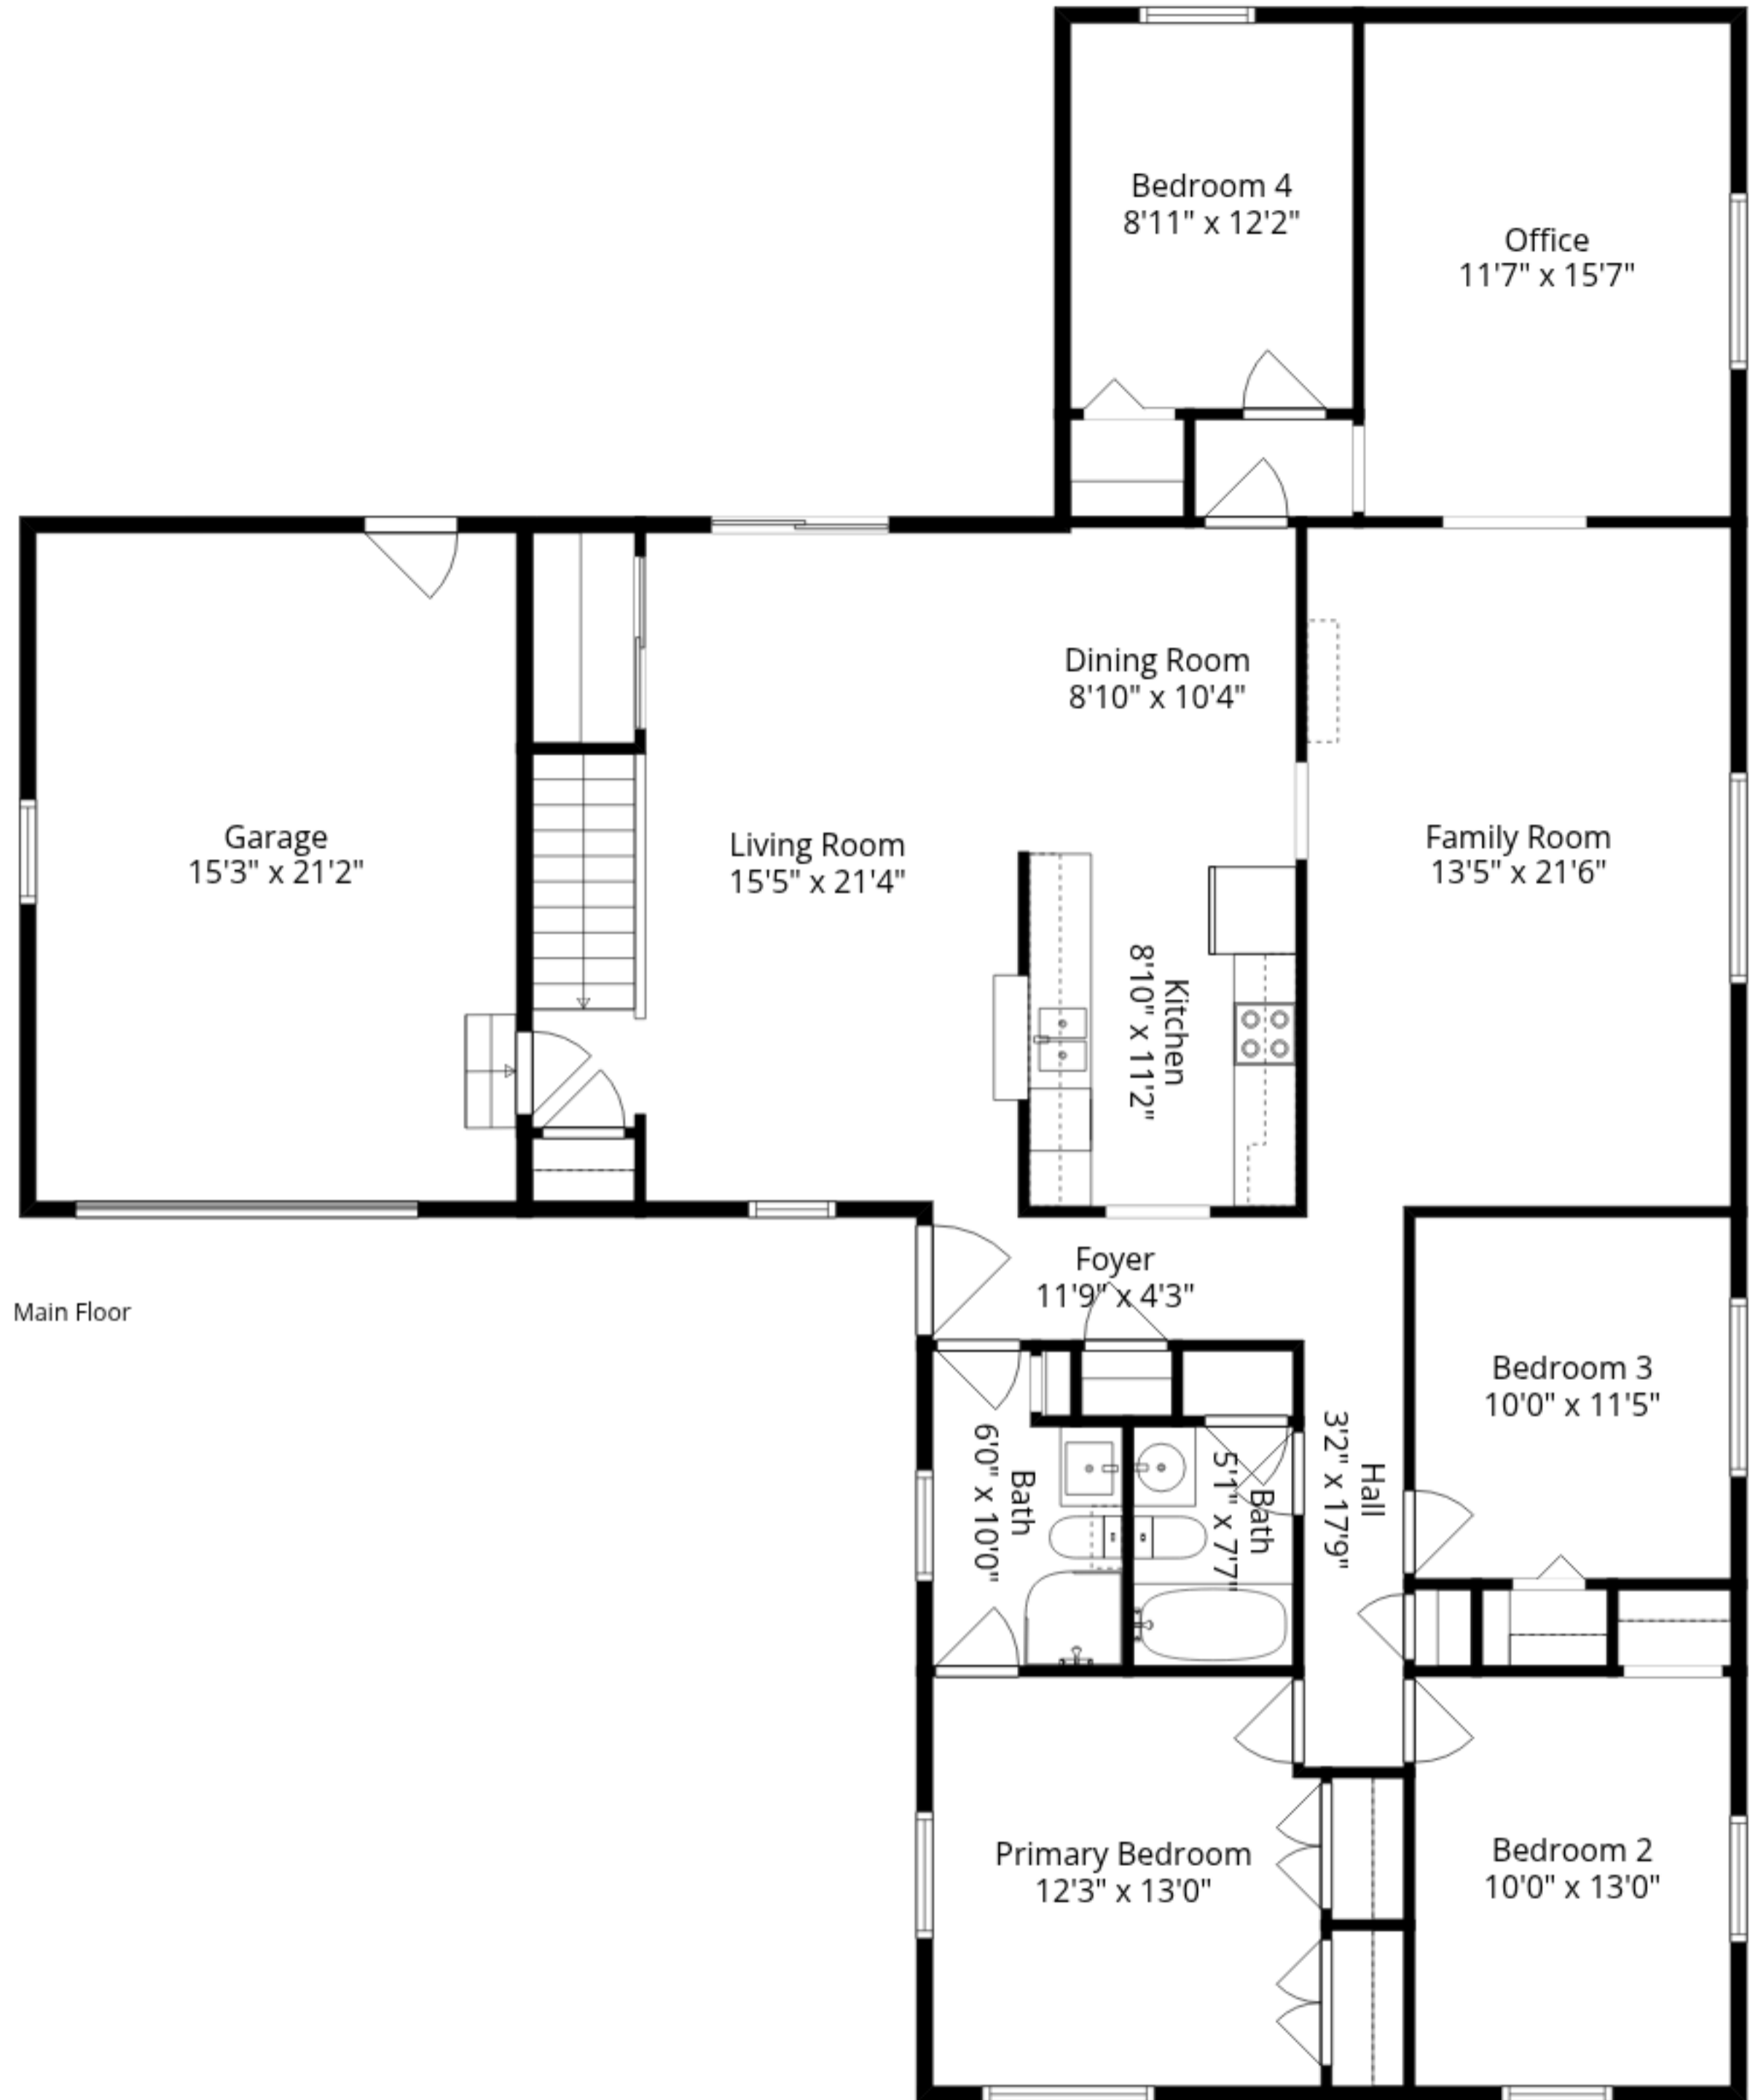

Recreation Room
26'10" x 21'2"

Bonus Room
10'9" x 17'8"

Utility
24'4" x 11'3"

Total GLA: 2154 sq. ft | Total: 3160 sq. ft
 Lower floor: 204 sq. ft (Excluded areas 658 sq. ft)
 Main floor: 1950 sq. ft (Excluded areas 348 sq. ft)

Sizes And Dimensions Are Approximate. Actual May Vary.

Lower Floor

Main Floor