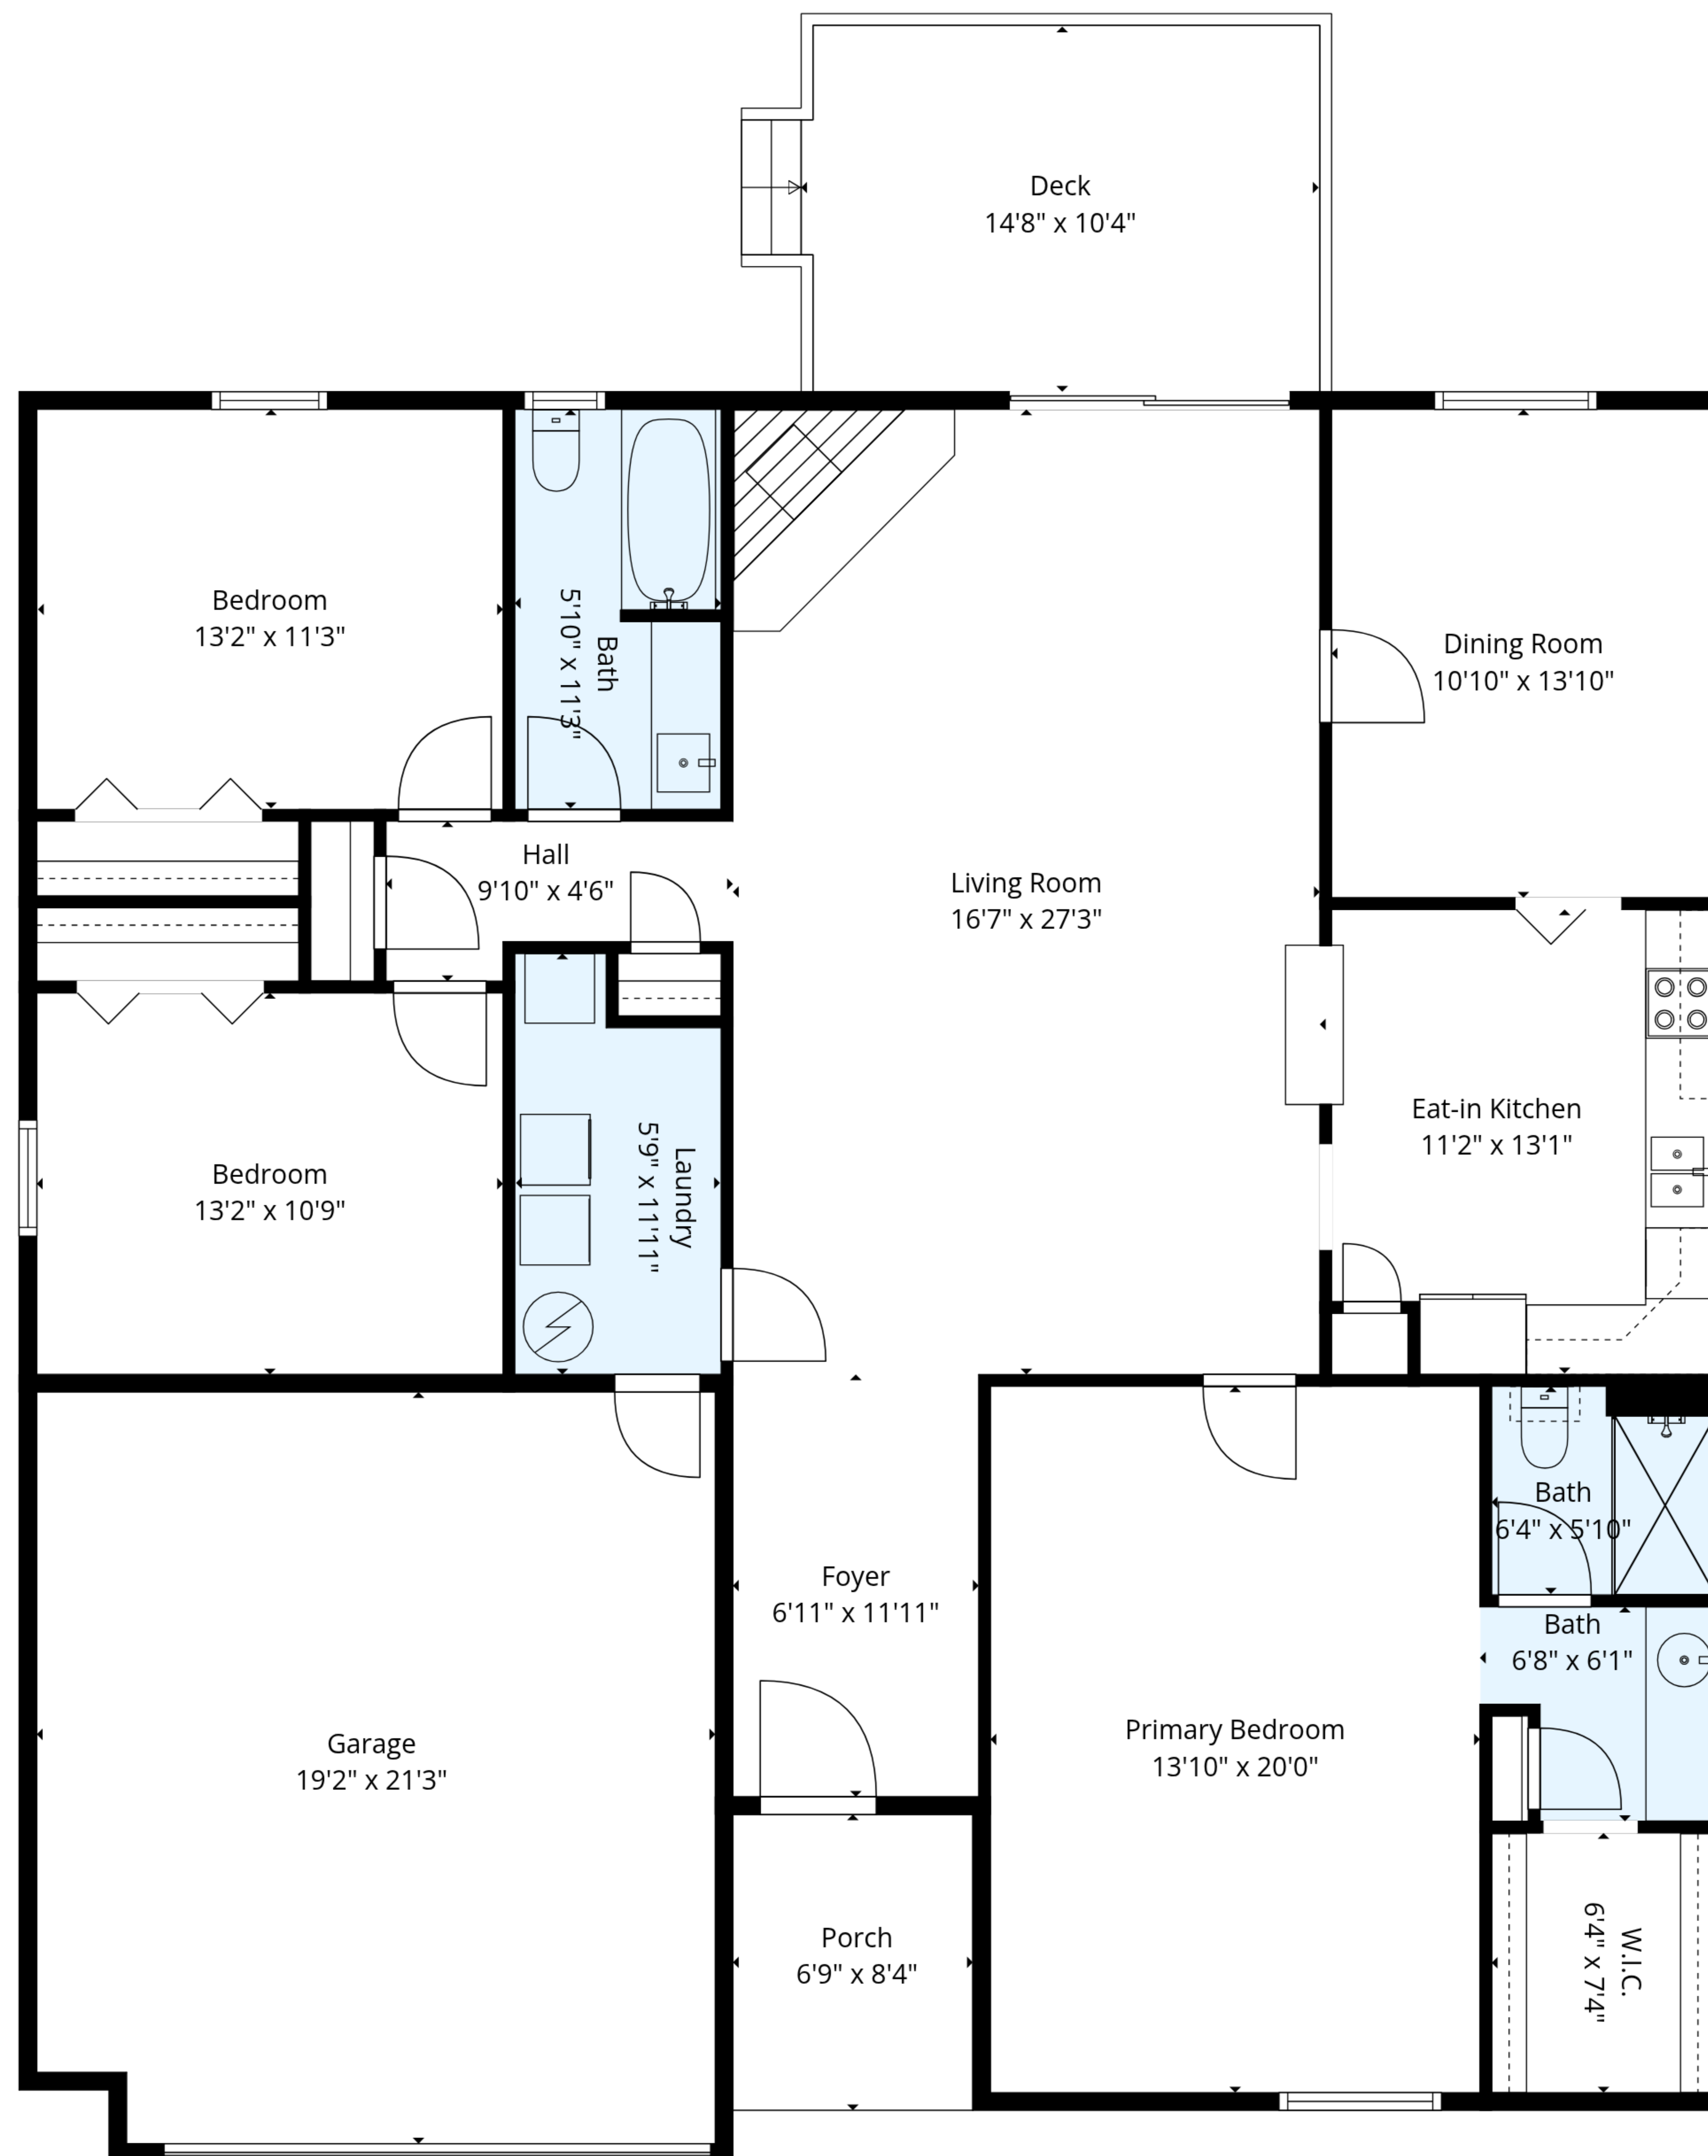

**TOTAL: 1798 sq. ft**

1st floor: 1798 sq. ft

EXCLUDED AREAS: GARAGE: 403 sq. ft, PORCH: 57 sq. ft, DECK: 150 sq. ft,  
WALLS: 121 sq. ft

**TOTAL: 1798 sq. ft**

1st floor: 1798 sq. ft

EXCLUDED AREAS: GARAGE: 403 sq. ft, PORCH: 57 sq. ft, DECK: 150 sq. ft,  
WALLS: 121 sq. ft