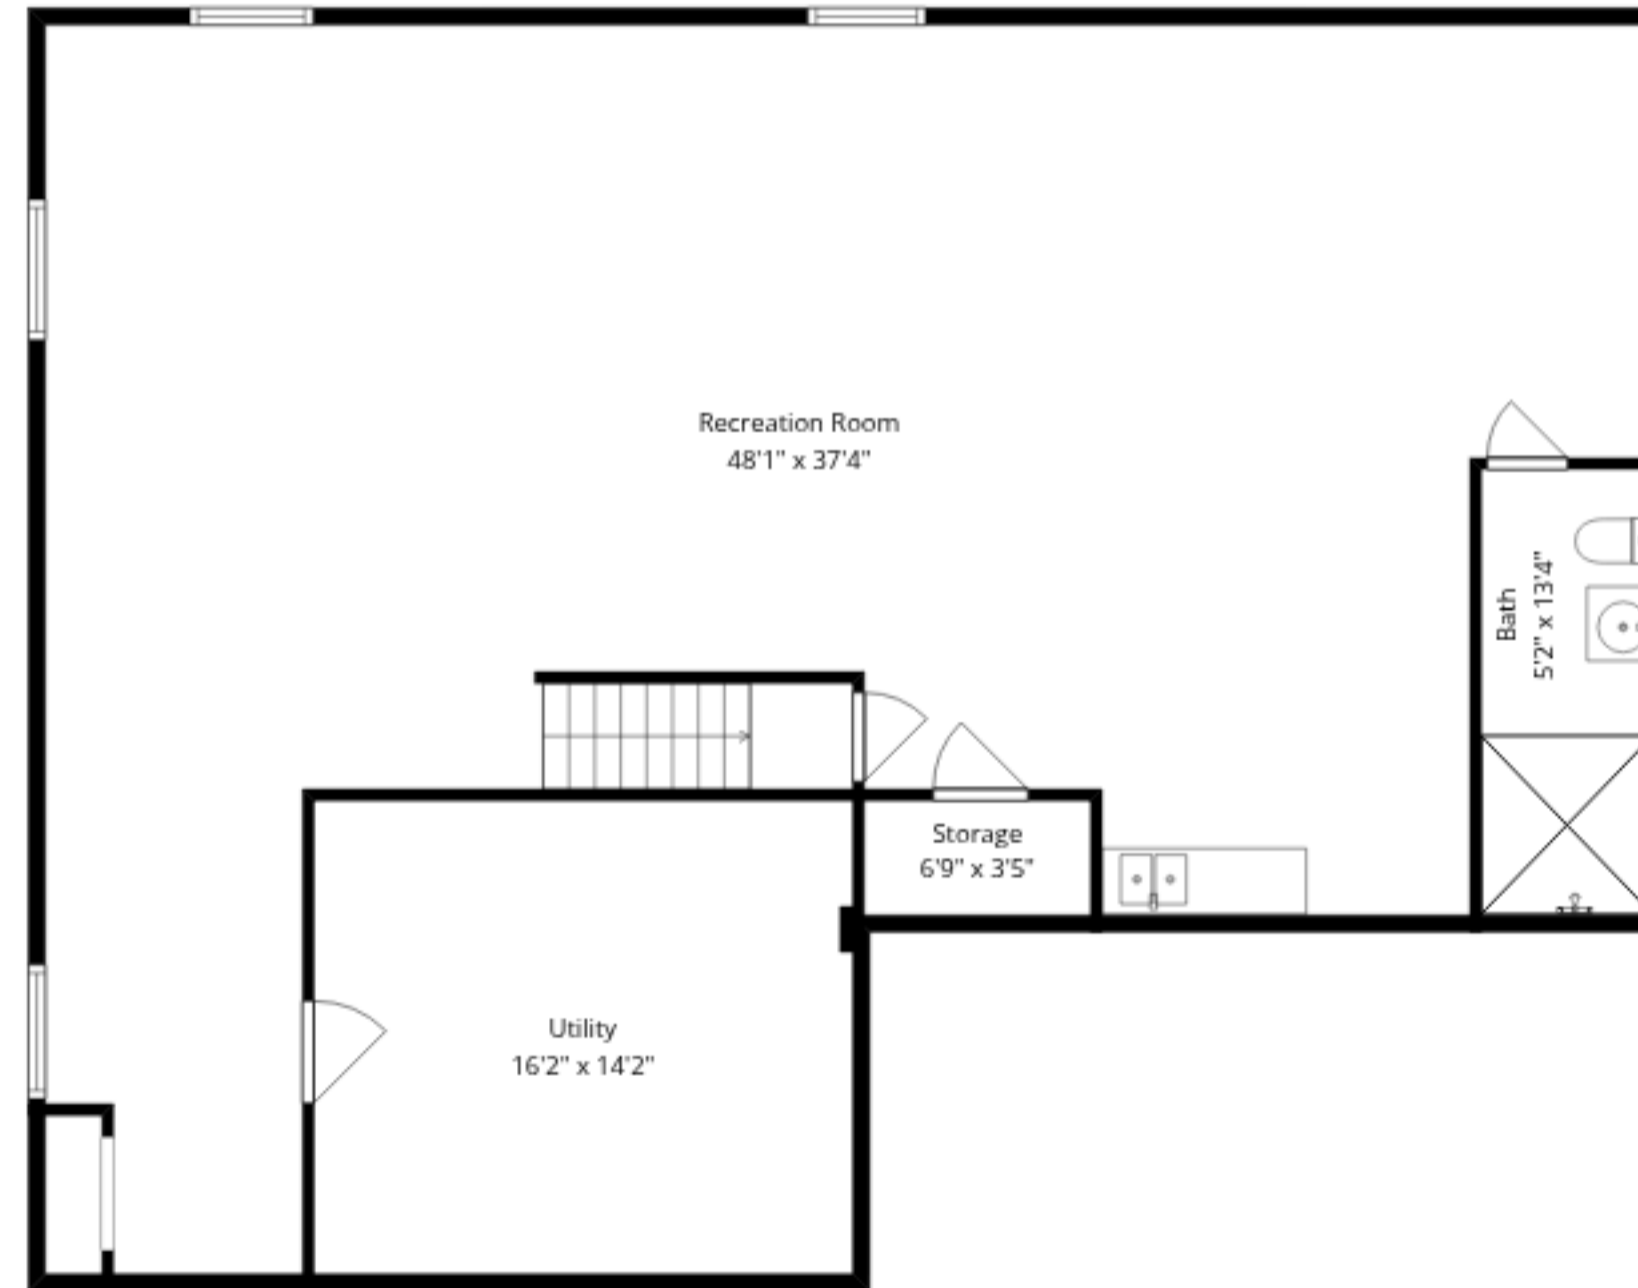

1st Floor

Basement 1

**Total GLA: 1916 sq. ft | Total: 4112 sq. ft**  
 Floor 1 - Below grade: (Excluded areas 1628 sq. ft)  
 1st floor: 1916 sq. ft (Excluded areas 568 sq. ft)

Sizes And Dimensions Are Approximate. Actual May Vary.