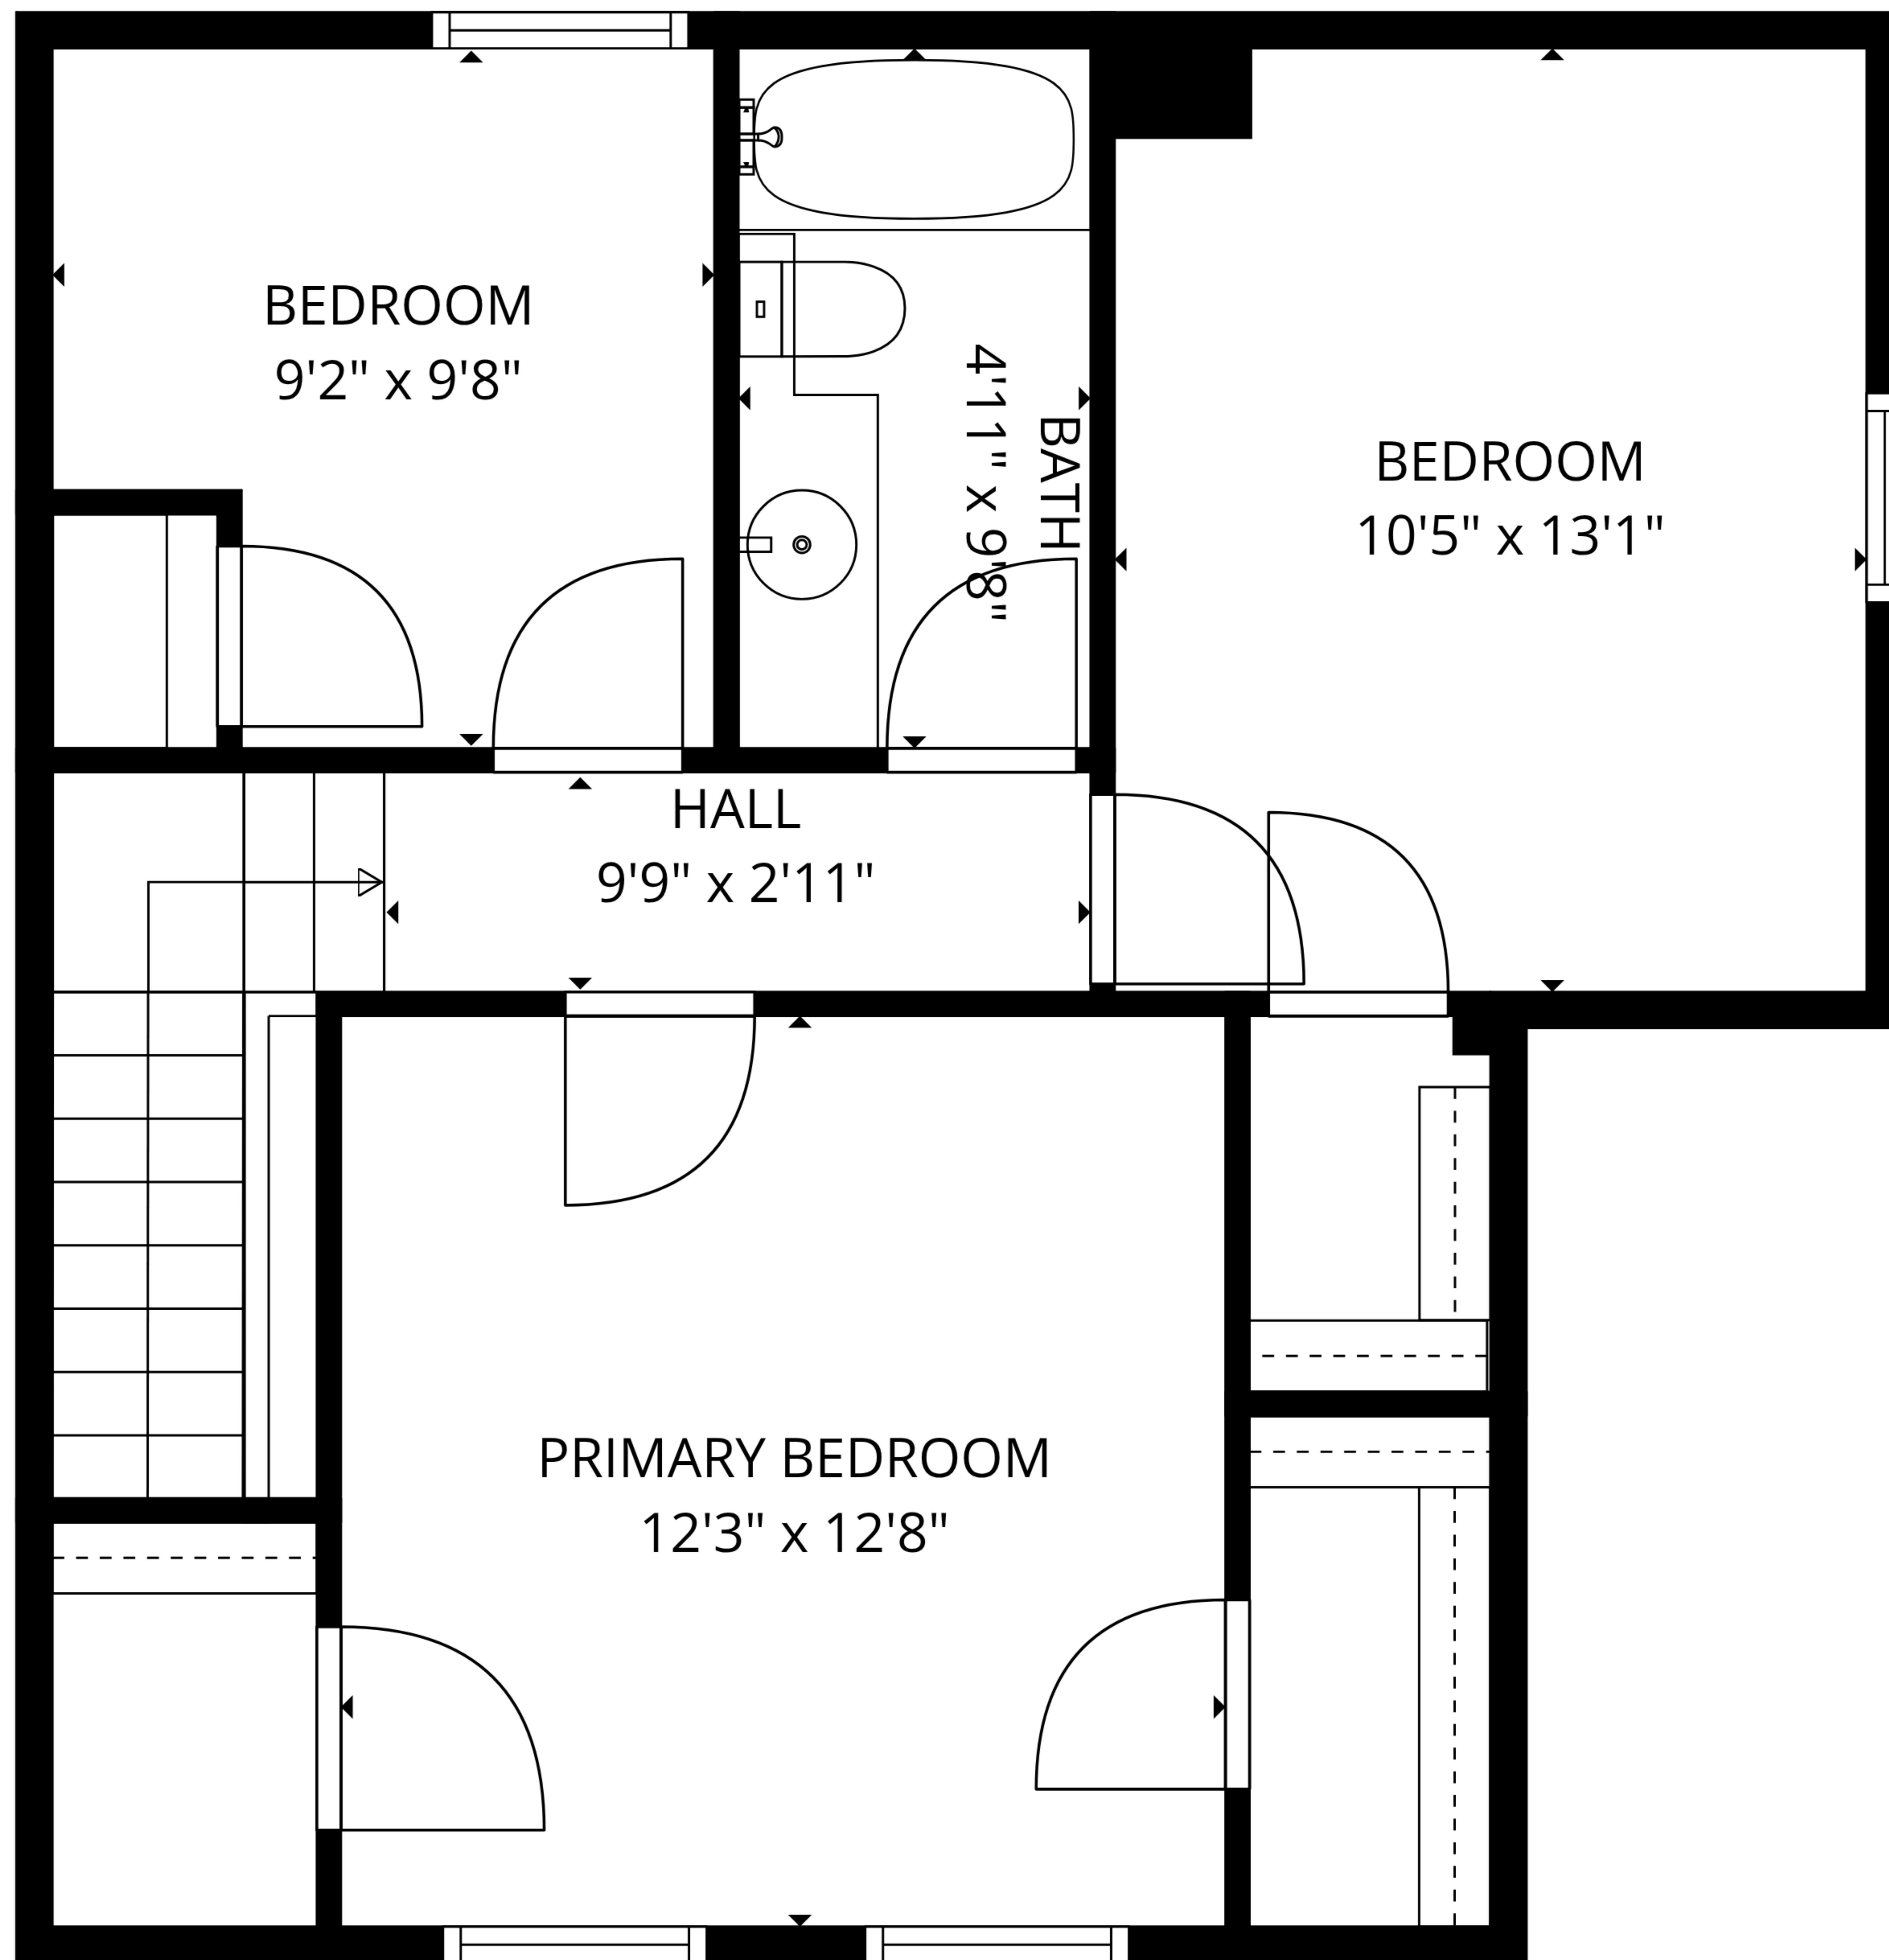

TOTAL: 1380 sq. ft

1st floor: 793 sq. ft, 2nd floor: 587 sq. ft

EXCLUDED AREAS: WALLS: 122 sq. ft

TOTAL: 1380 sq. ft

1st floor: 793 sq. ft, 2nd floor: 587 sq. ft

EXCLUDED AREAS: WALLS: 122 sq. ft

1st floor

2nd floor

TOTAL: 1380 sq. ft
 1st floor: 793 sq. ft, 2nd floor: 587 sq. ft
 EXCLUDED AREAS: WALLS: 122 sq. ft