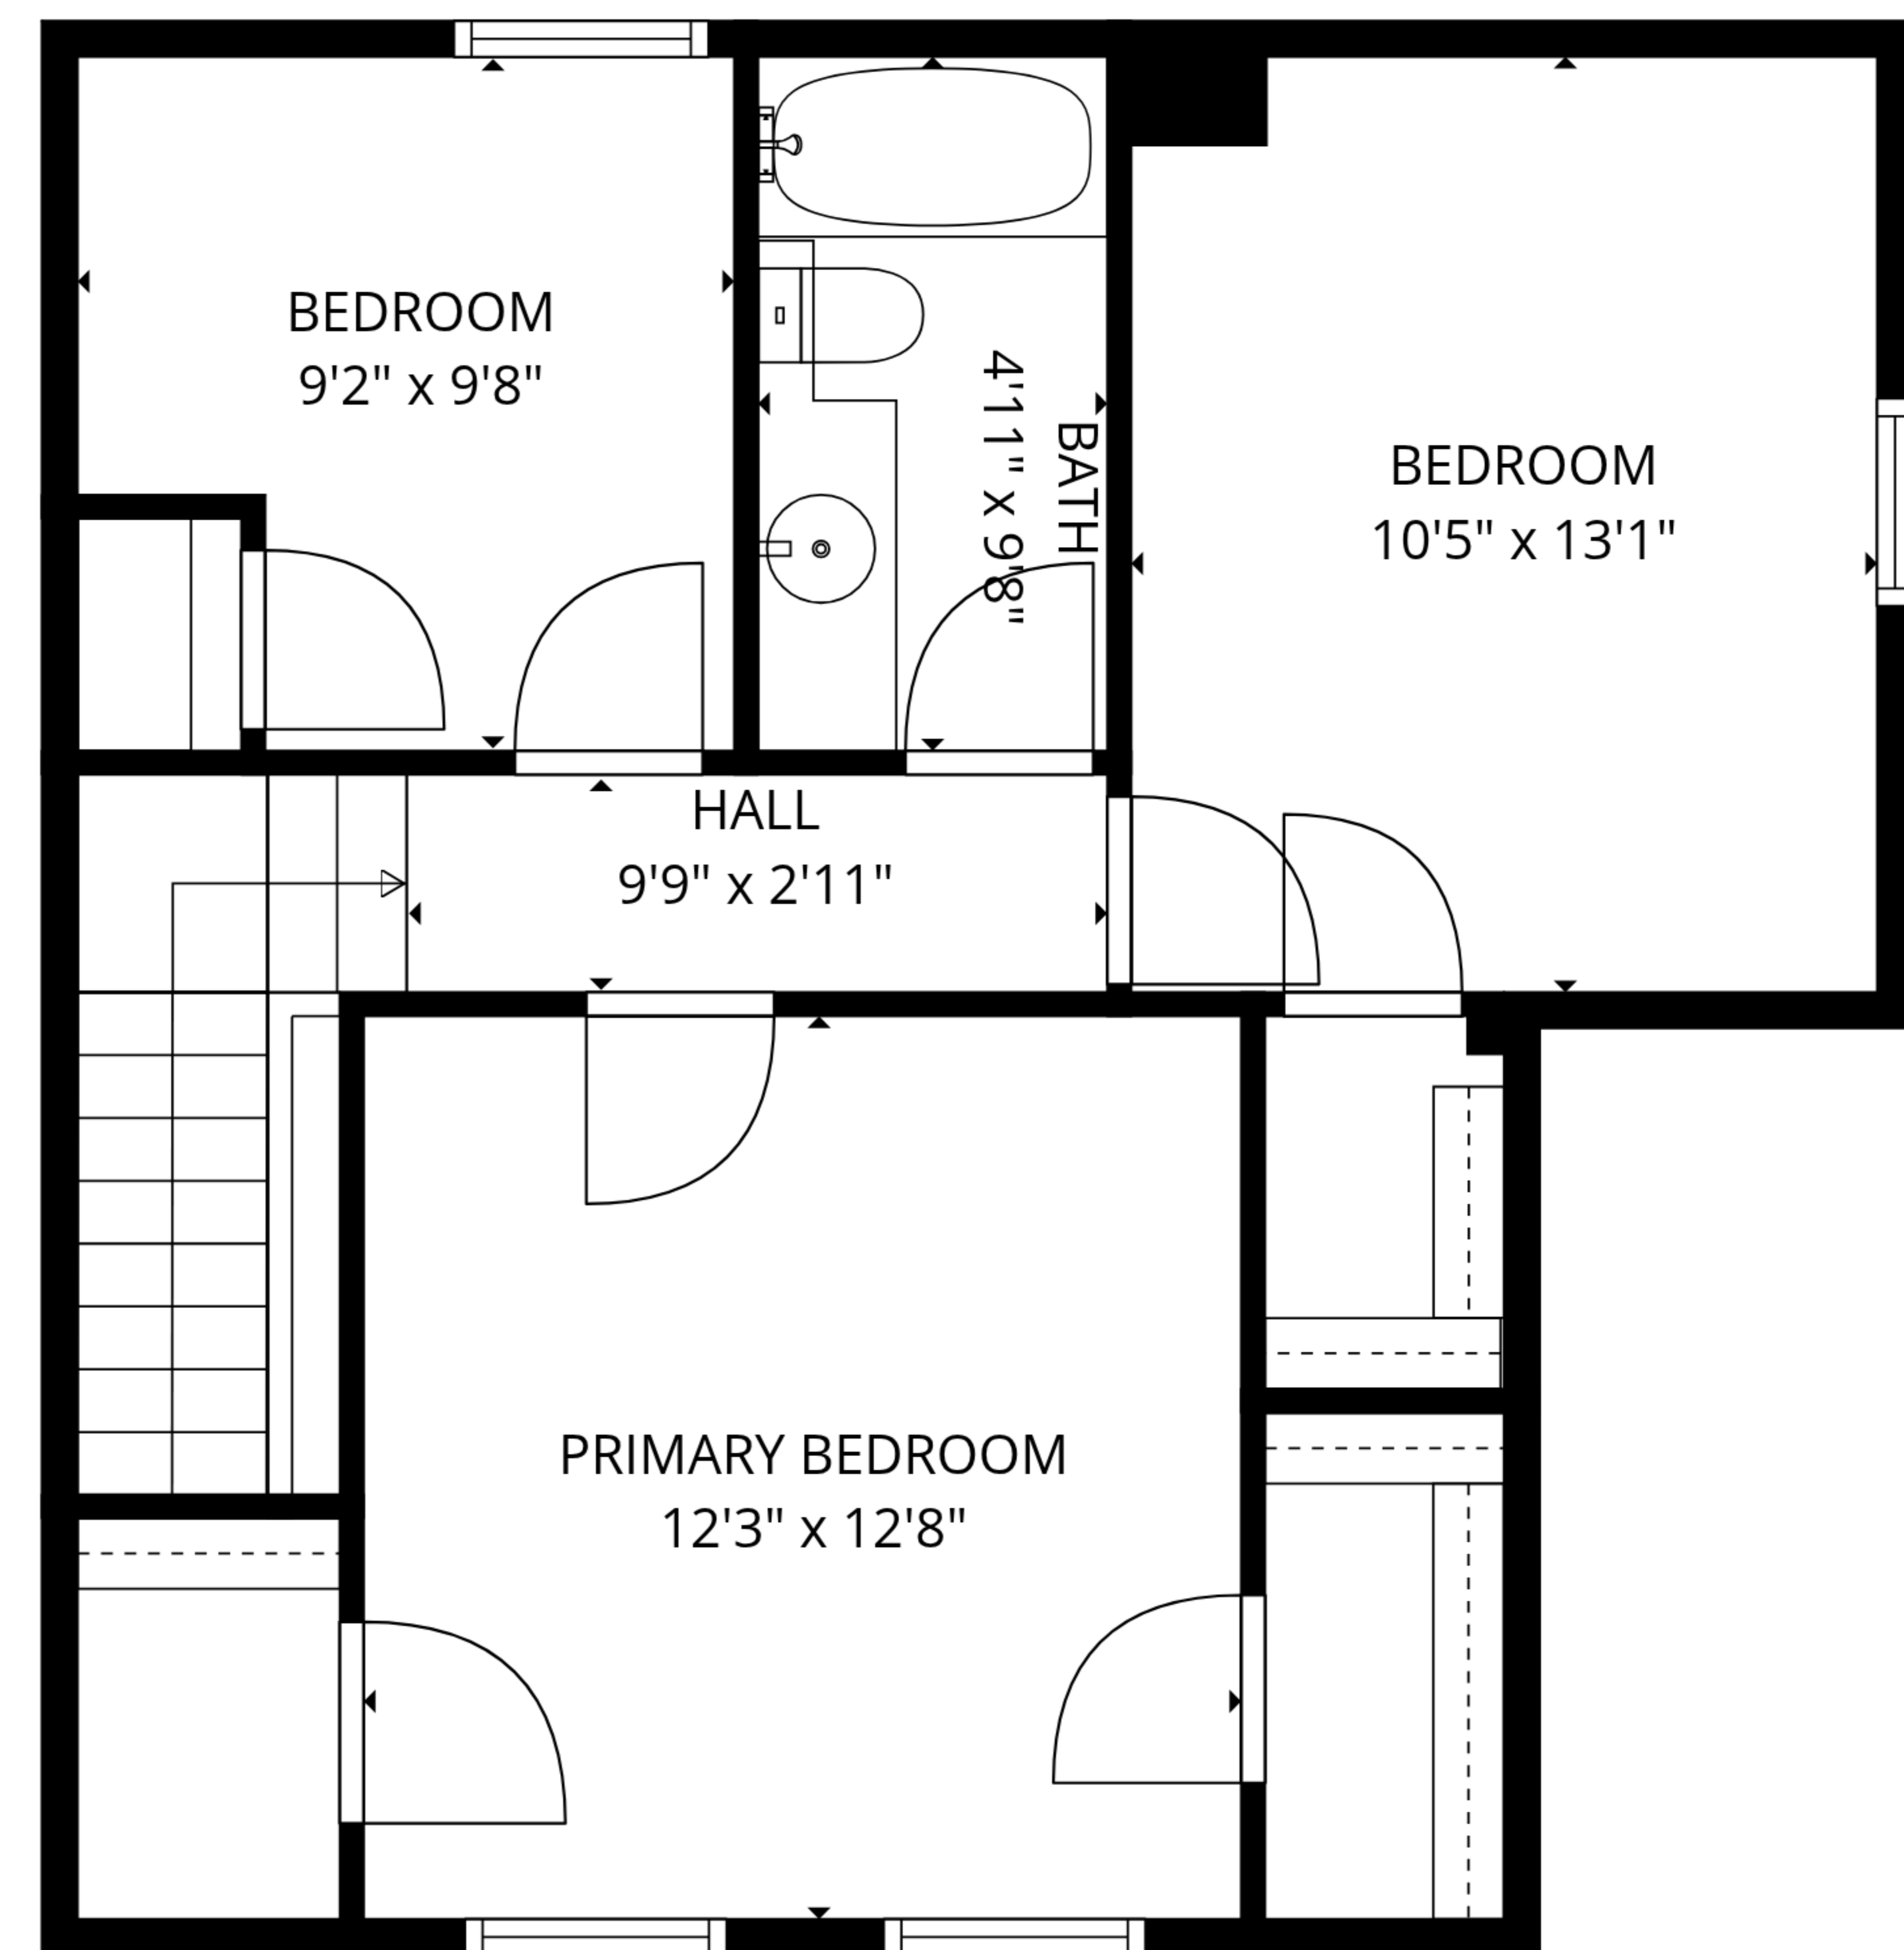

TOTAL: 1380 sq. ft

1st floor: 793 sq. ft, 2nd floor: 587 sq. ft

EXCLUDED AREAS: WALLS: 122 sq. ft

TOTAL: 1380 sq. ft

1st floor: 793 sq. ft, 2nd floor: 587 sq. ft

EXCLUDED AREAS: WALLS: 122 sq. ft

1st floor

2nd floor

TOTAL: 1380 sq. ft
 1st floor: 793 sq. ft, 2nd floor: 587 sq. ft
 EXCLUDED AREAS: WALLS: 122 sq. ft