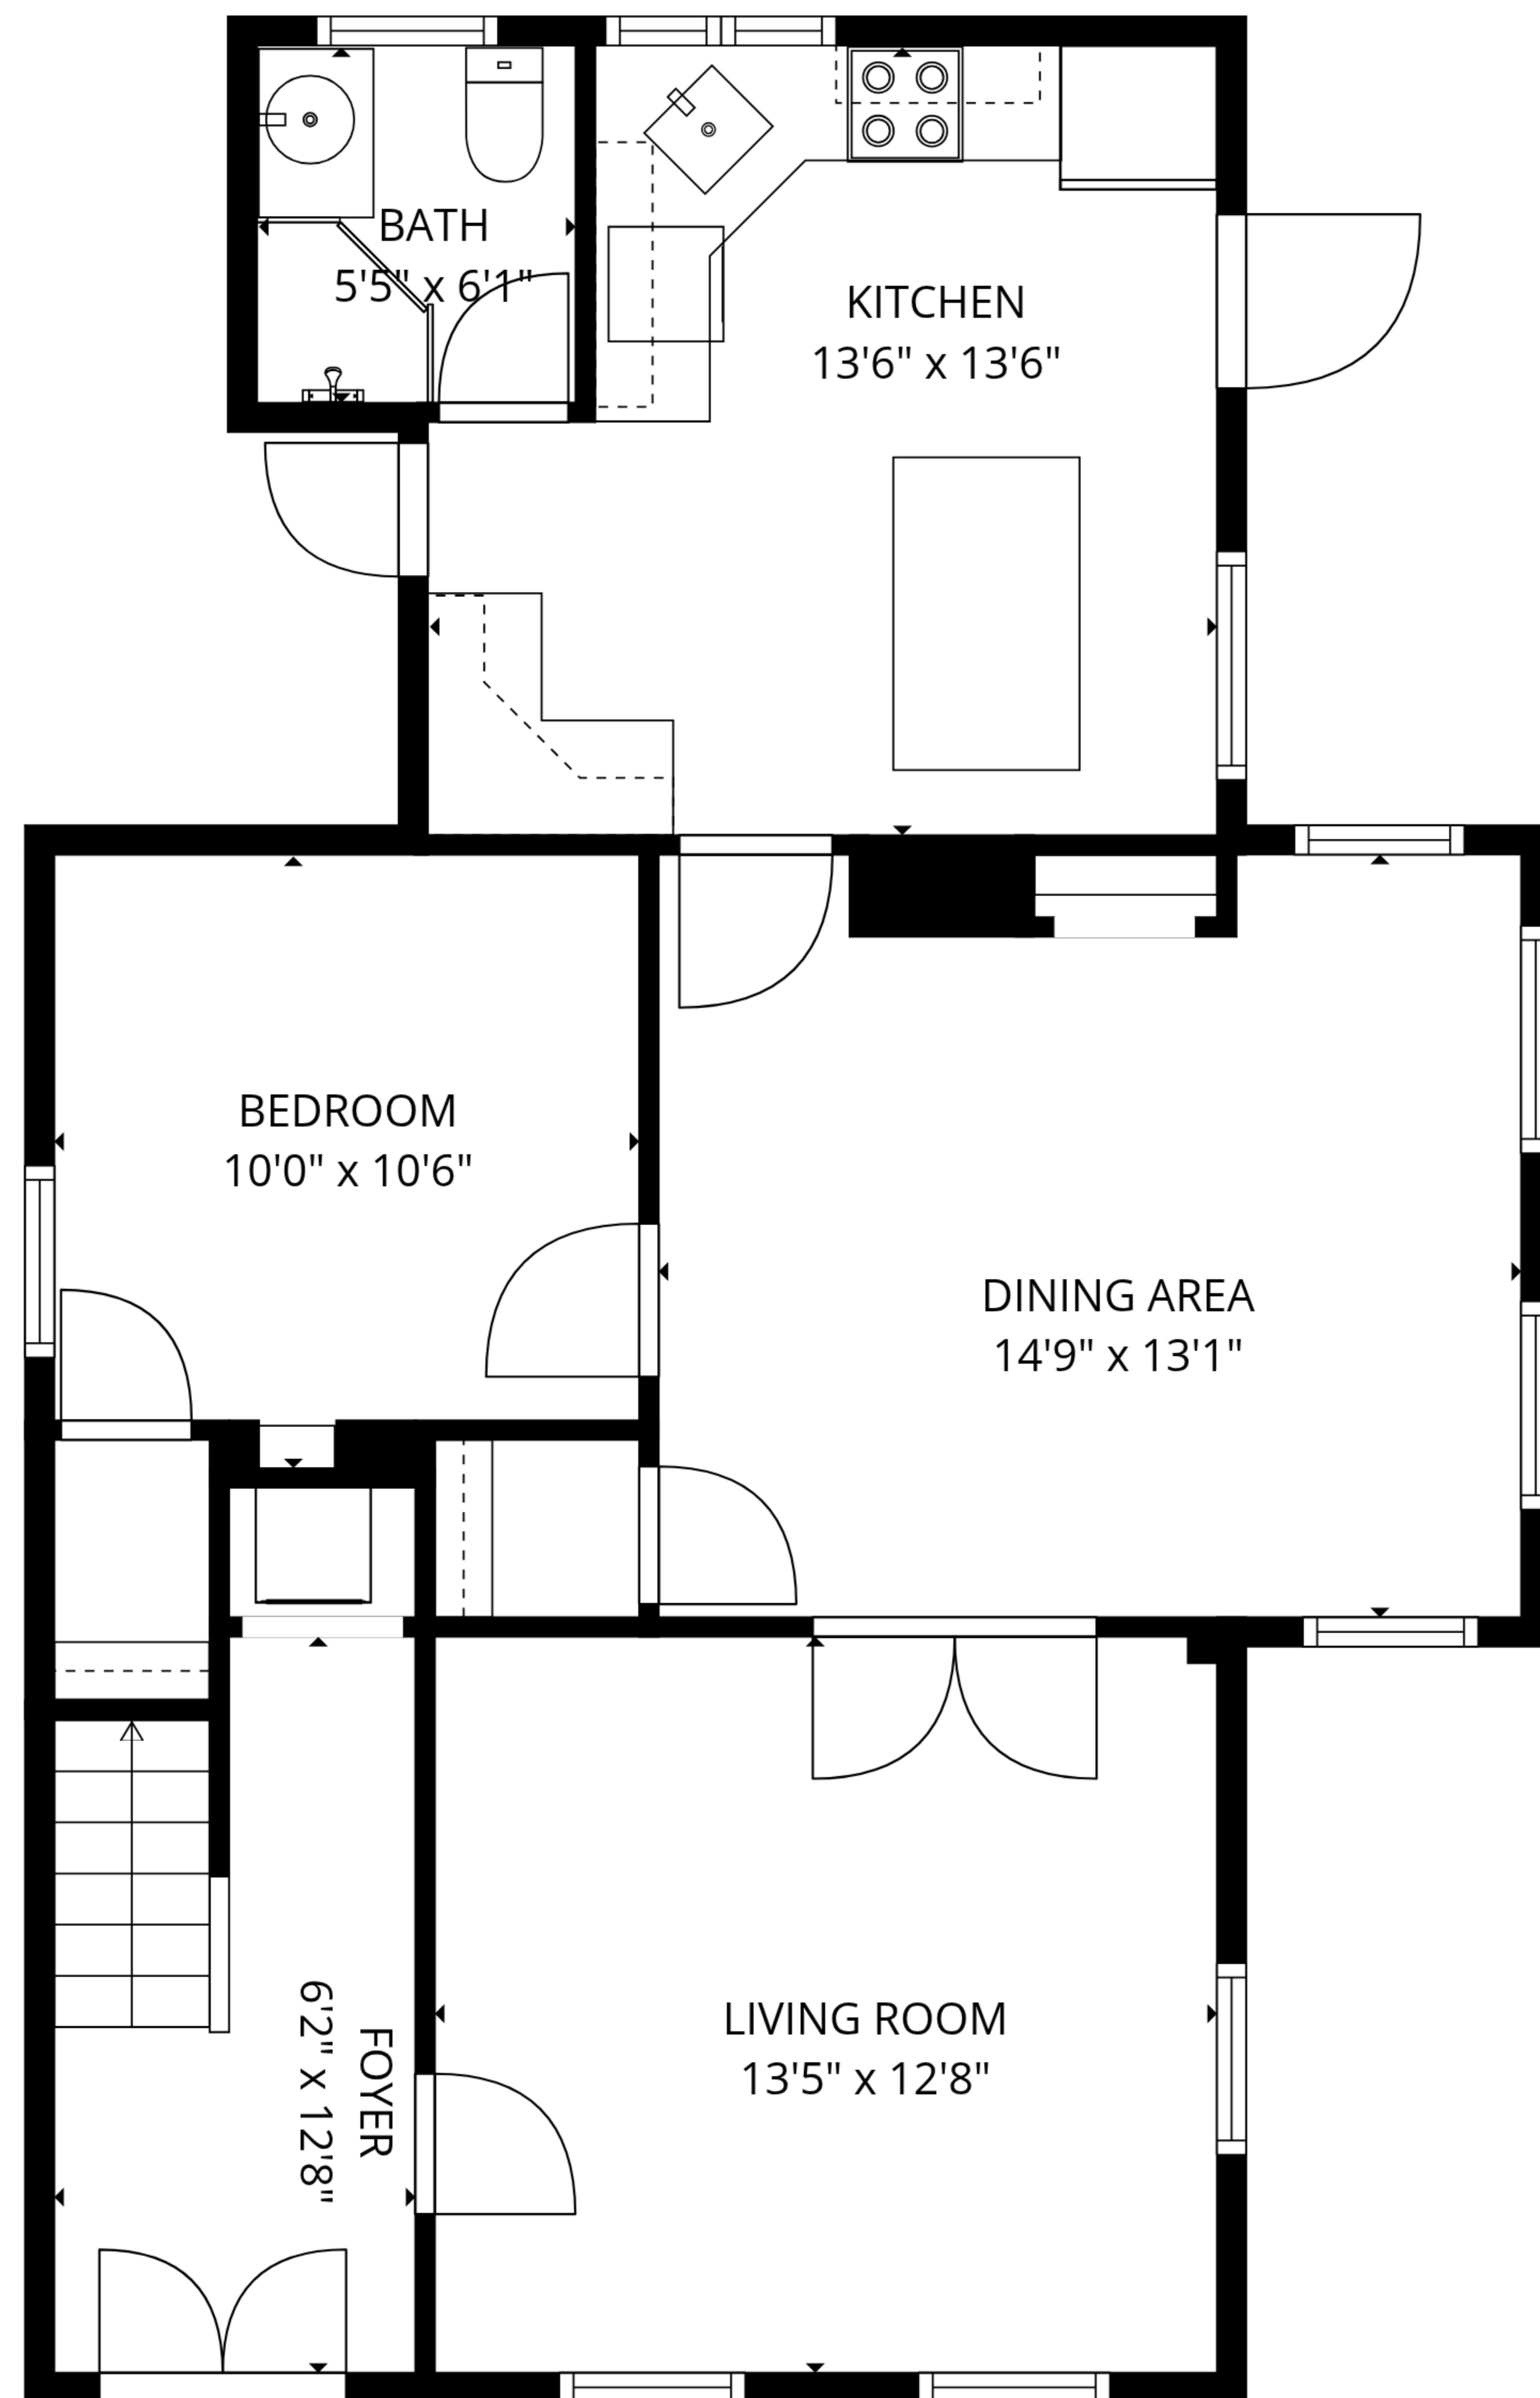

TOTAL: 1380 sq. ft

1st floor: 793 sq. ft, 2nd floor: 587 sq. ft

EXCLUDED AREAS: WALLS: 122 sq. ft

TOTAL: 1380 sq. ft

1st floor: 793 sq. ft, 2nd floor: 587 sq. ft

EXCLUDED AREAS: WALLS: 122 sq. ft

1st floor

2nd floor

TOTAL: 1380 sq. ft
 1st floor: 793 sq. ft, 2nd floor: 587 sq. ft
 EXCLUDED AREAS: WALLS: 122 sq. ft