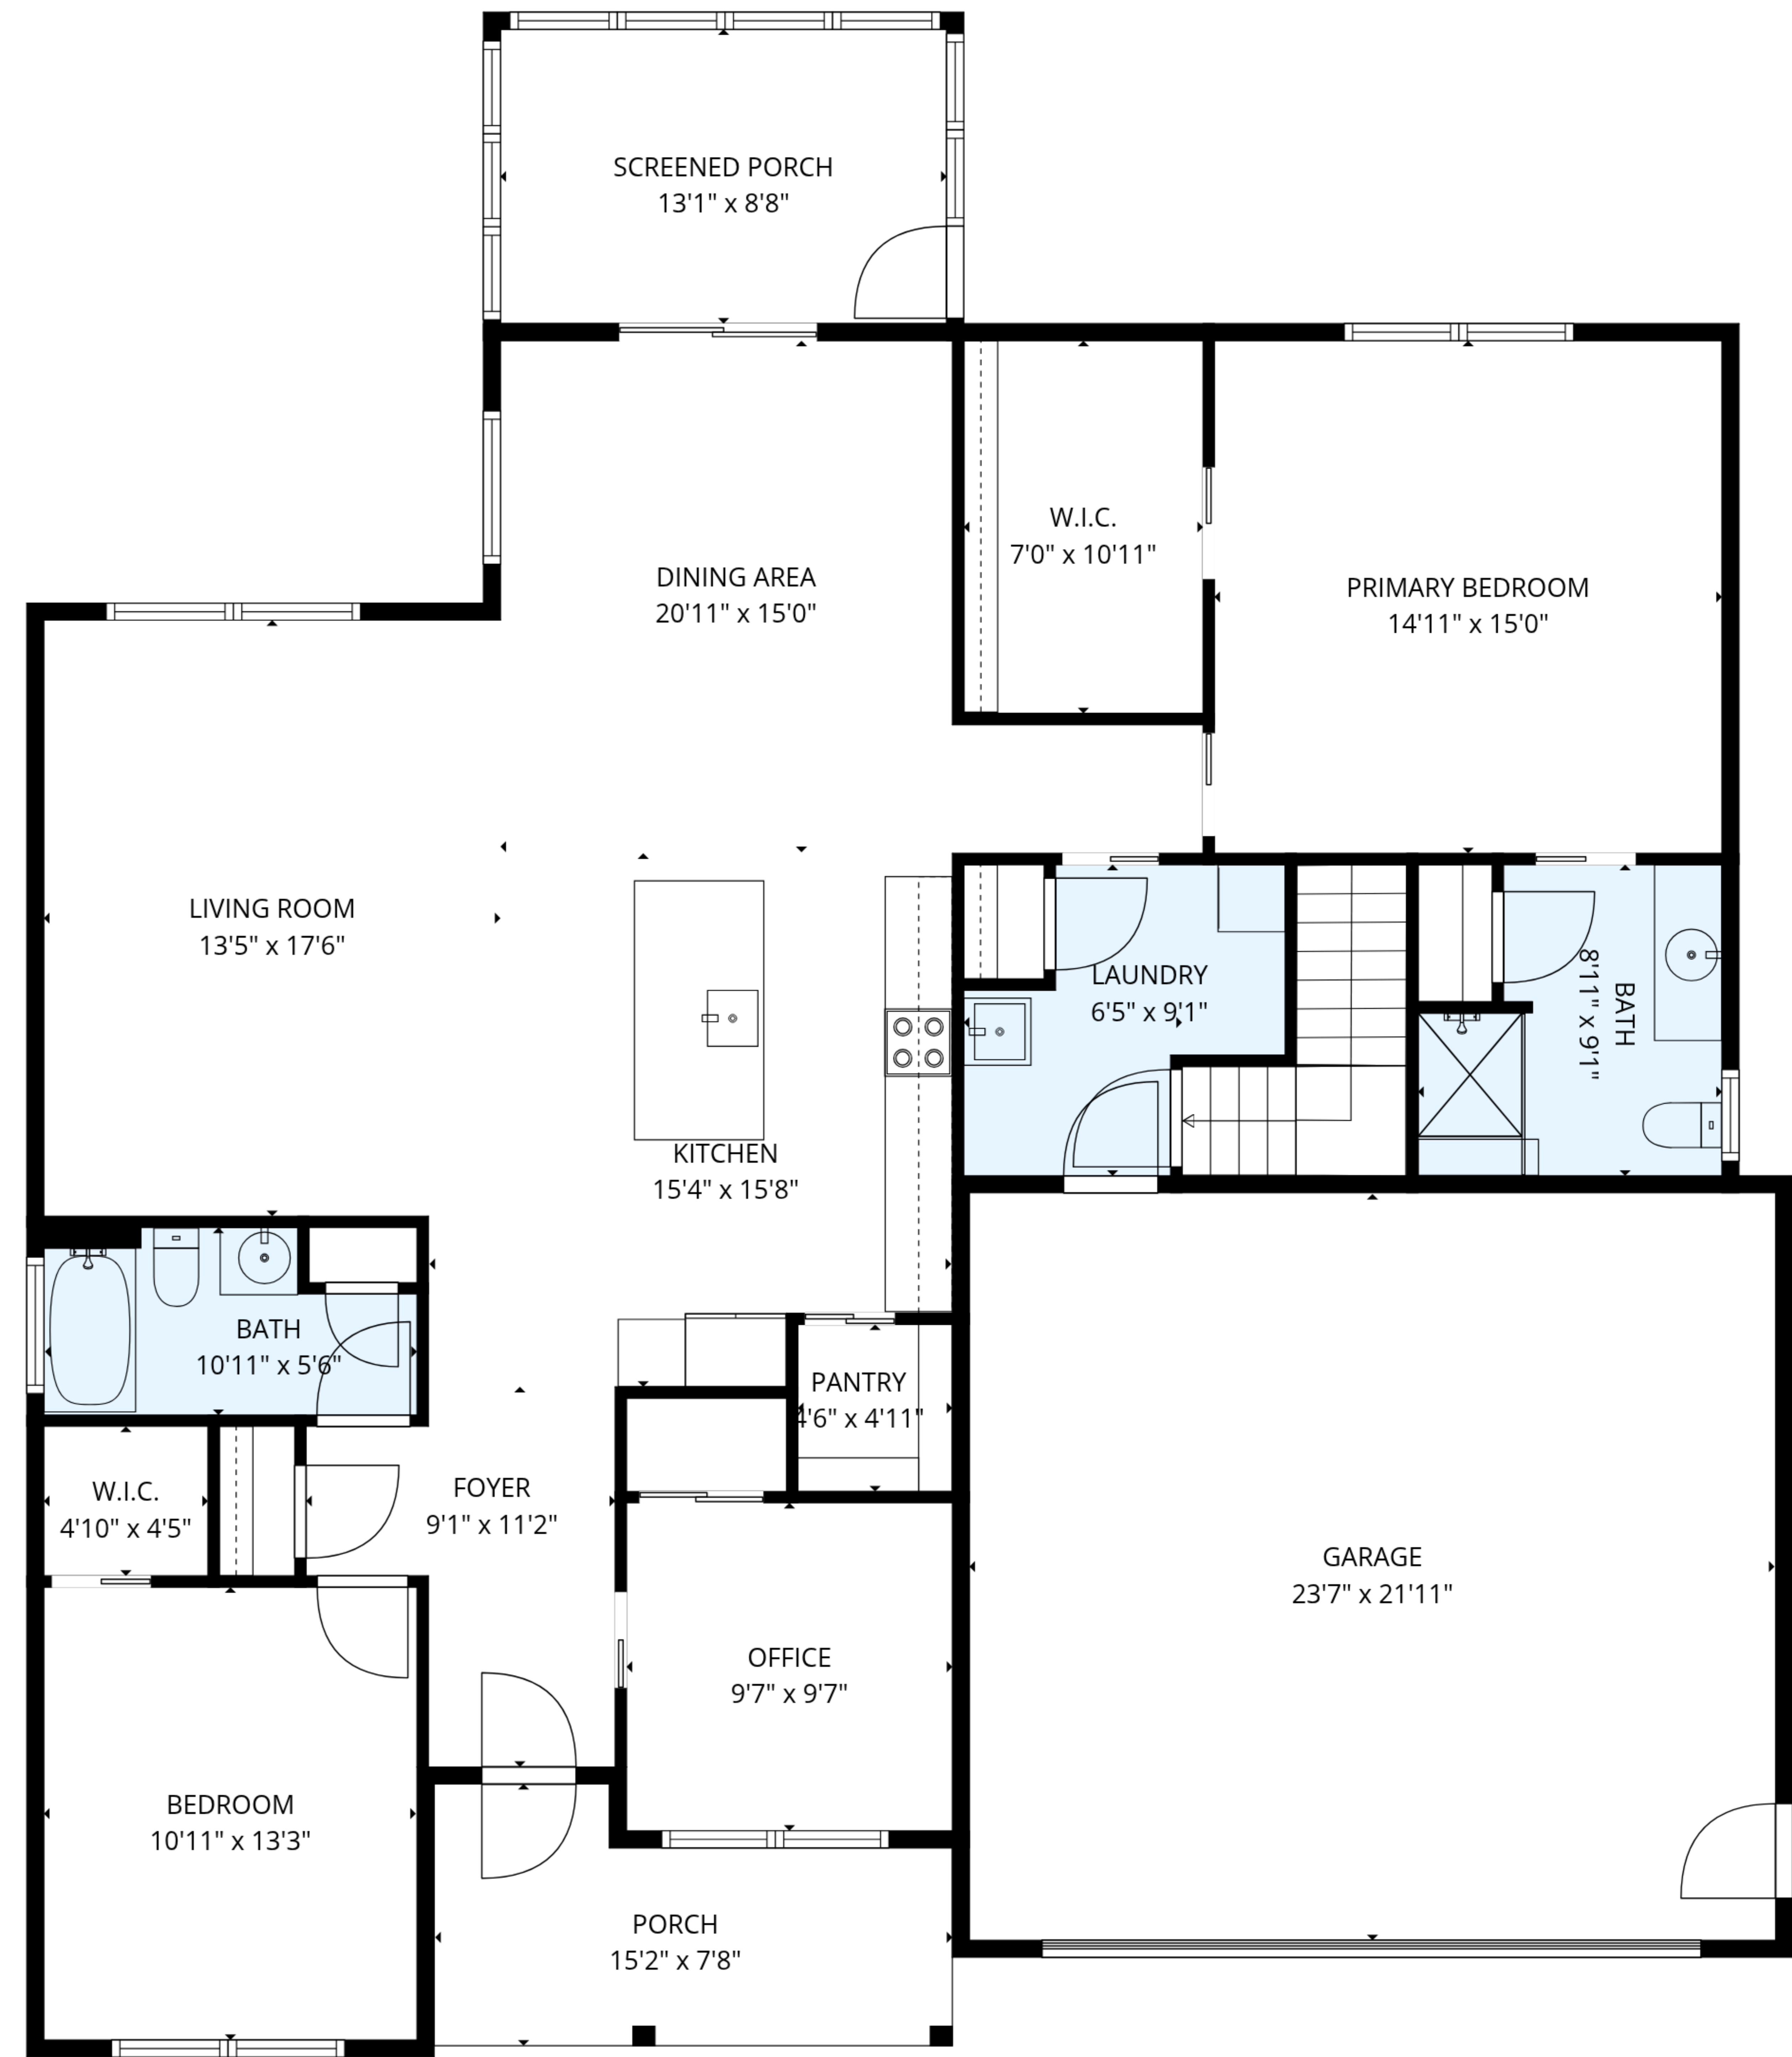

TOTAL: 1661 sq. ft

Basement: 0 sq. ft, 1st floor: 1661 sq. ft

EXCLUDED AREAS: STORAGE: 87 sq. ft, BASEMENT: 1423 sq. ft, HALF BATH: 45 sq. ft,
 UTILITY: 106 sq. ft, COVERED PATIO: 147 sq. ft, GARAGE: 518 sq. ft,
 SCREENED PORCH: 113 sq. ft, PORCH: 98 sq. ft, WALLS: 246 sq. ft

MEASUREMENTS ARE DEEMED RELIABLE BUT ARE NOT GUARANTEED.

TOTAL: 1661 sq. ft

Basement: 0 sq. ft, 1st floor: 1661 sq. ft

EXCLUDED AREAS: STORAGE: 87 sq. ft, BASEMENT: 1423 sq. ft, HALF BATH: 45 sq. ft,
 UTILITY: 106 sq. ft, COVERED PATIO: 147 sq. ft, GARAGE: 518 sq. ft,
 SCREENED PORCH: 113 sq. ft, PORCH: 98 sq. ft, WALLS: 246 sq. ft

MEASUREMENTS ARE DEEMED RELIABLE BUT ARE NOT GUARANTEED.

Basement

1st floor

TOTAL: 1661 sq. ft
 Basement: 0 sq. ft, 1st floor: 1661 sq. ft
 EXCLUDED AREAS: STORAGE: 87 sq. ft, BASEMENT: 1423 sq. ft, HALF BATH: 45 sq. ft,
 UTILITY: 106 sq. ft, COVERED PATIO: 147 sq. ft, GARAGE: 518 sq. ft,
 SCREENED PORCH: 113 sq. ft, PORCH: 98 sq. ft, WALLS: 246 sq. ft