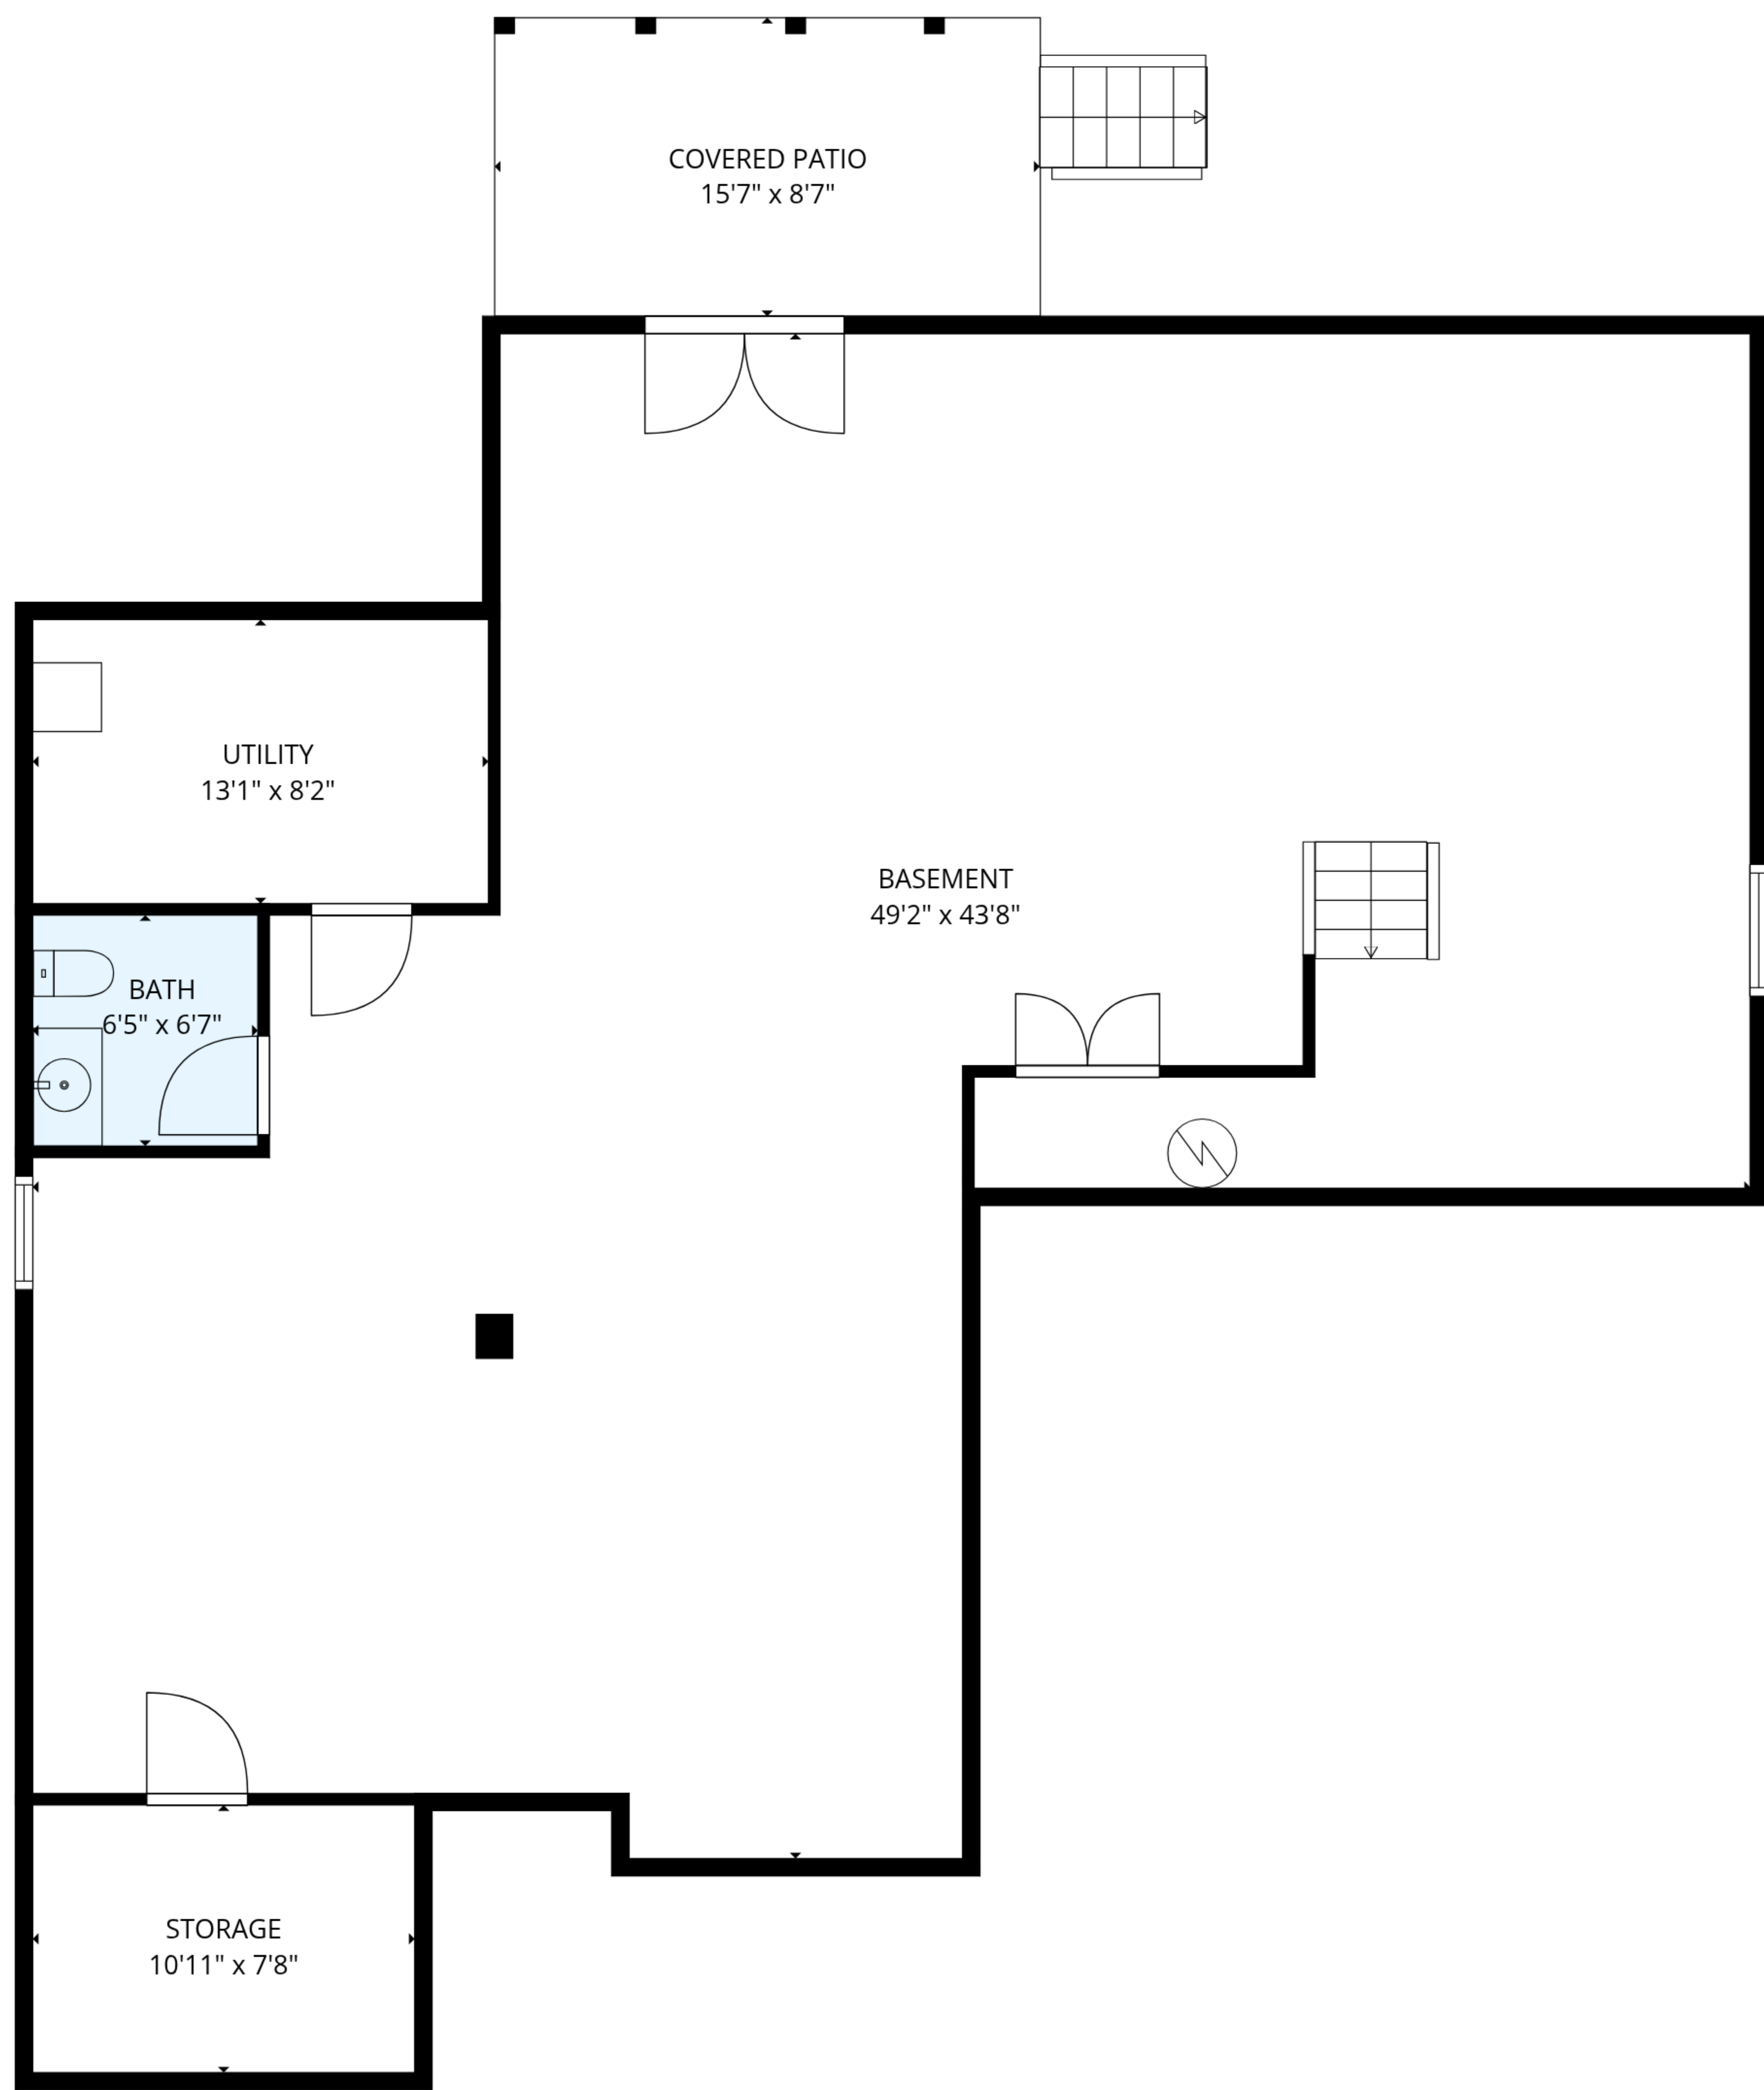

TOTAL: 1661 sq. ft

Basement: 0 sq. ft, 1st floor: 1661 sq. ft

EXCLUDED AREAS: STORAGE: 87 sq. ft, BASEMENT: 1423 sq. ft, HALF BATH: 45 sq. ft,
 UTILITY: 106 sq. ft, COVERED PATIO: 147 sq. ft, GARAGE: 518 sq. ft,
 SCREENED PORCH: 113 sq. ft, PORCH: 98 sq. ft, WALLS: 246 sq. ft

MEASUREMENTS ARE DEEMED RELIABLE BUT ARE NOT GUARANTEED.

TOTAL: 1661 sq. ft

Basement: 0 sq. ft, 1st floor: 1661 sq. ft

EXCLUDED AREAS: STORAGE: 87 sq. ft, BASEMENT: 1423 sq. ft, HALF BATH: 45 sq. ft,
 UTILITY: 106 sq. ft, COVERED PATIO: 147 sq. ft, GARAGE: 518 sq. ft,
 SCREENED PORCH: 113 sq. ft, PORCH: 98 sq. ft, WALLS: 246 sq. ft

MEASUREMENTS ARE DEEMED RELIABLE BUT ARE NOT GUARANTEED.

Basement

1st floor

TOTAL: 1661 sq. ft
 Basement: 0 sq. ft, 1st floor: 1661 sq. ft
 EXCLUDED AREAS: STORAGE: 87 sq. ft, BASEMENT: 1423 sq. ft, HALF BATH: 45 sq. ft,
 UTILITY: 106 sq. ft, COVERED PATIO: 147 sq. ft, GARAGE: 518 sq. ft,
 SCREENED PORCH: 113 sq. ft, PORCH: 98 sq. ft, WALLS: 246 sq. ft