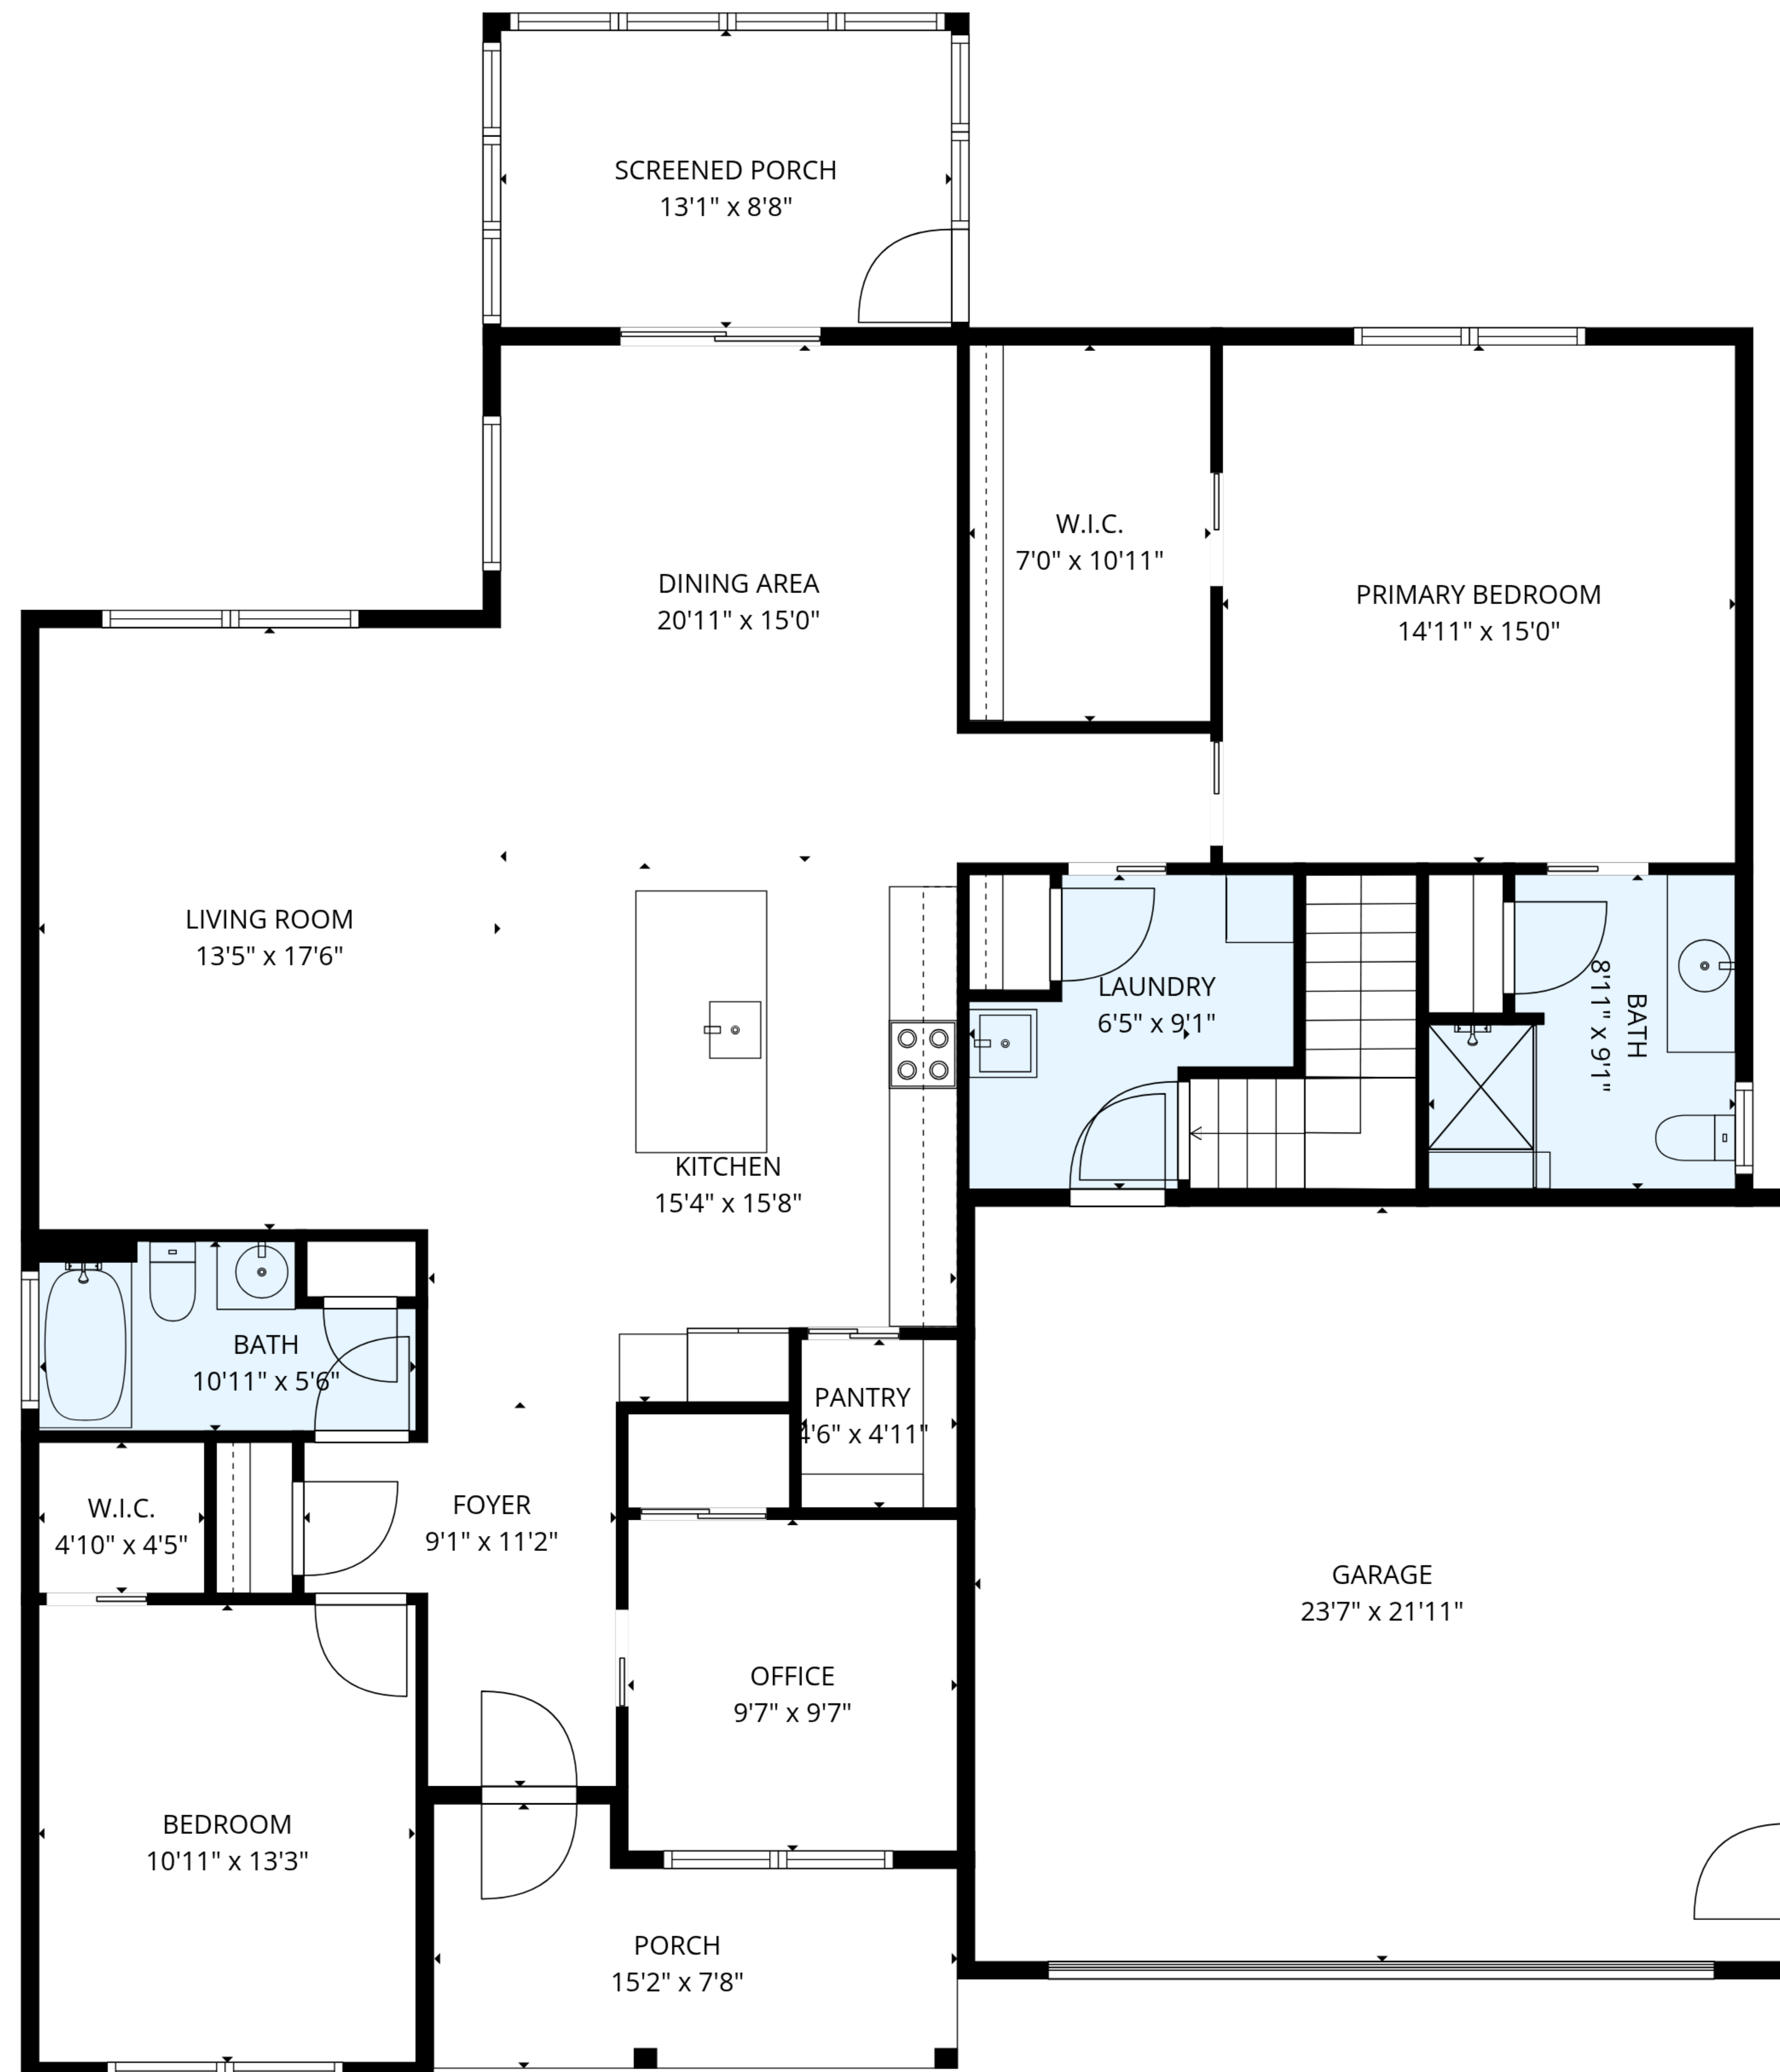

TOTAL: 1661 sq. ft

Basement: 0 sq. ft, 1st floor: 1661 sq. ft

EXCLUDED AREAS: STORAGE: 87 sq. ft, BASEMENT: 1423 sq. ft, HALF BATH: 45 sq. ft,
 UTILITY: 106 sq. ft, COVERED PATIO: 147 sq. ft, GARAGE: 518 sq. ft,
 SCREENED PORCH: 113 sq. ft, PORCH: 98 sq. ft, WALLS: 246 sq. ft

MEASUREMENTS ARE DEEMED RELIABLE BUT ARE NOT GUARANTEED.

TOTAL: 1661 sq. ft

Basement: 0 sq. ft, 1st floor: 1661 sq. ft

EXCLUDED AREAS: STORAGE: 87 sq. ft, BASEMENT: 1423 sq. ft, HALF BATH: 45 sq. ft,
 UTILITY: 106 sq. ft, COVERED PATIO: 147 sq. ft, GARAGE: 518 sq. ft,
 SCREENED PORCH: 113 sq. ft, PORCH: 98 sq. ft, WALLS: 246 sq. ft

MEASUREMENTS ARE DEEMED RELIABLE BUT ARE NOT GUARANTEED.

Basement

1st floor

TOTAL: 1661 sq. ft
 Basement: 0 sq. ft, 1st floor: 1661 sq. ft
 EXCLUDED AREAS: STORAGE: 87 sq. ft, BASEMENT: 1423 sq. ft, HALF BATH: 45 sq. ft,
 UTILITY: 106 sq. ft, COVERED PATIO: 147 sq. ft, GARAGE: 518 sq. ft,
 SCREENED PORCH: 113 sq. ft, PORCH: 98 sq. ft, WALLS: 246 sq. ft