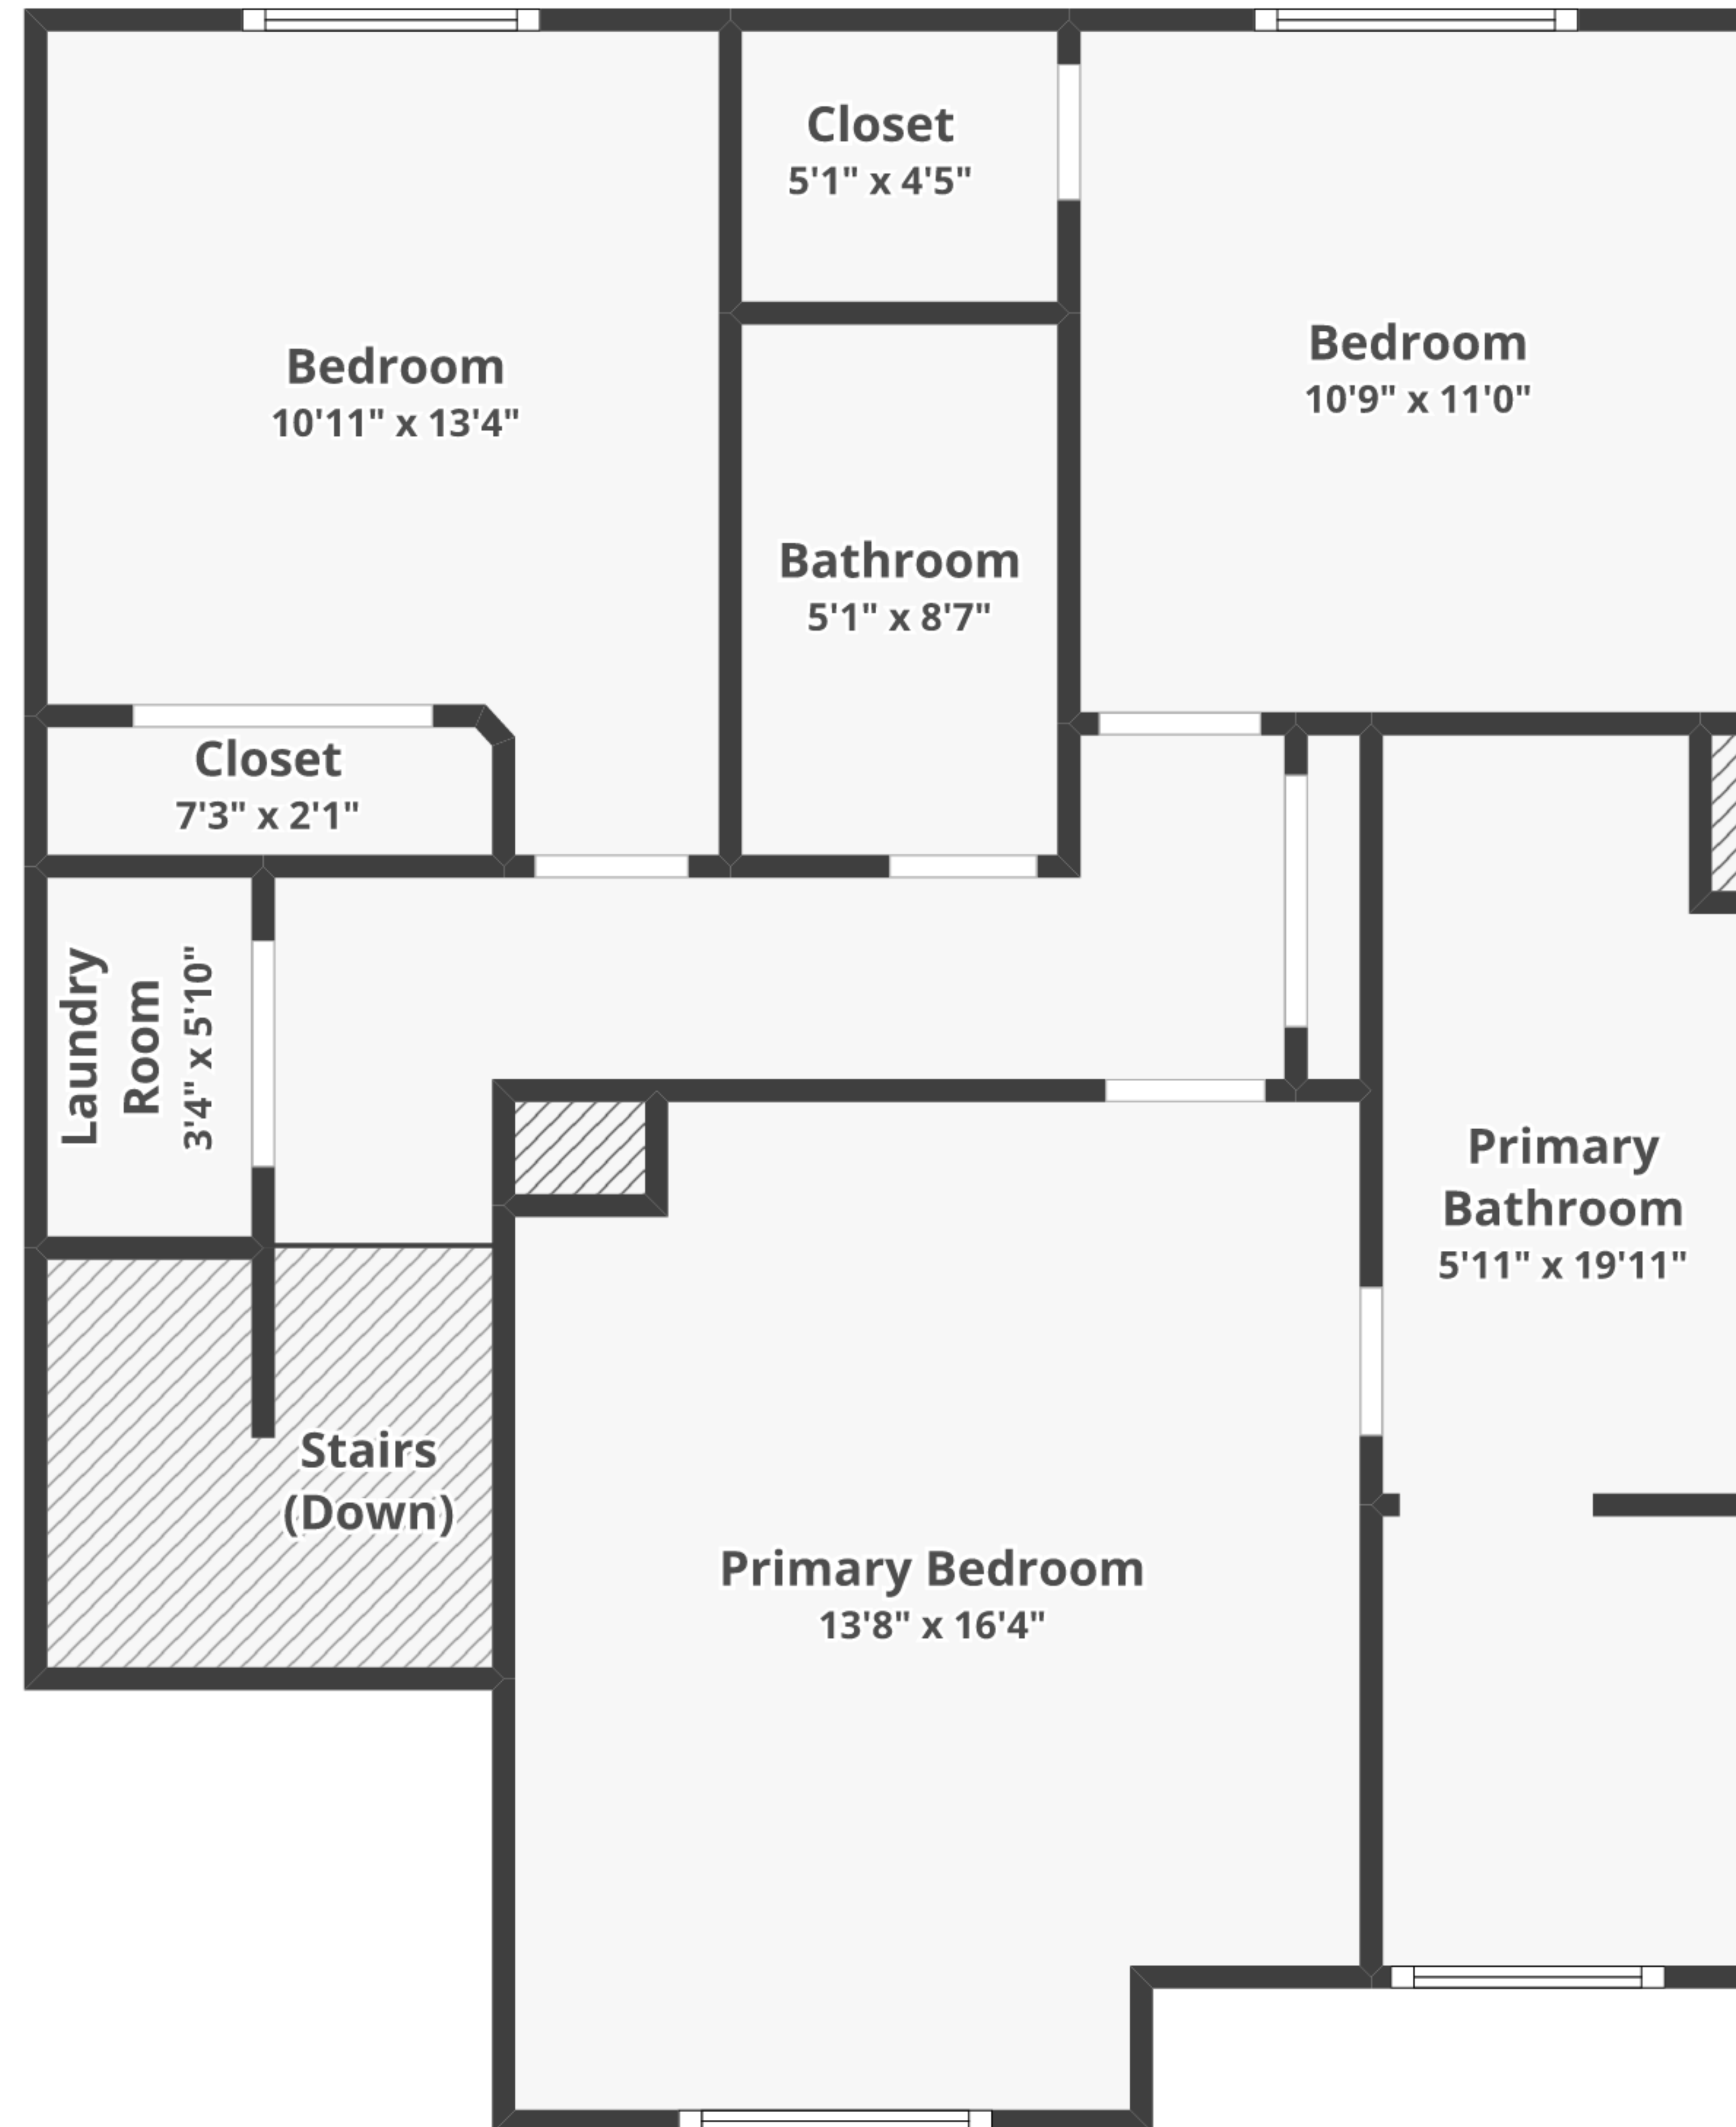

2965 Primrose Ln, Pella, IA 50219

Total finished area: ~2,134.94 sq. ft.

Total unfinished area: ~171.29 sq. ft.

Floor 2

Finished area: ~792.96 sq. ft.

Unfinished area: ~4.49 sq. ft.