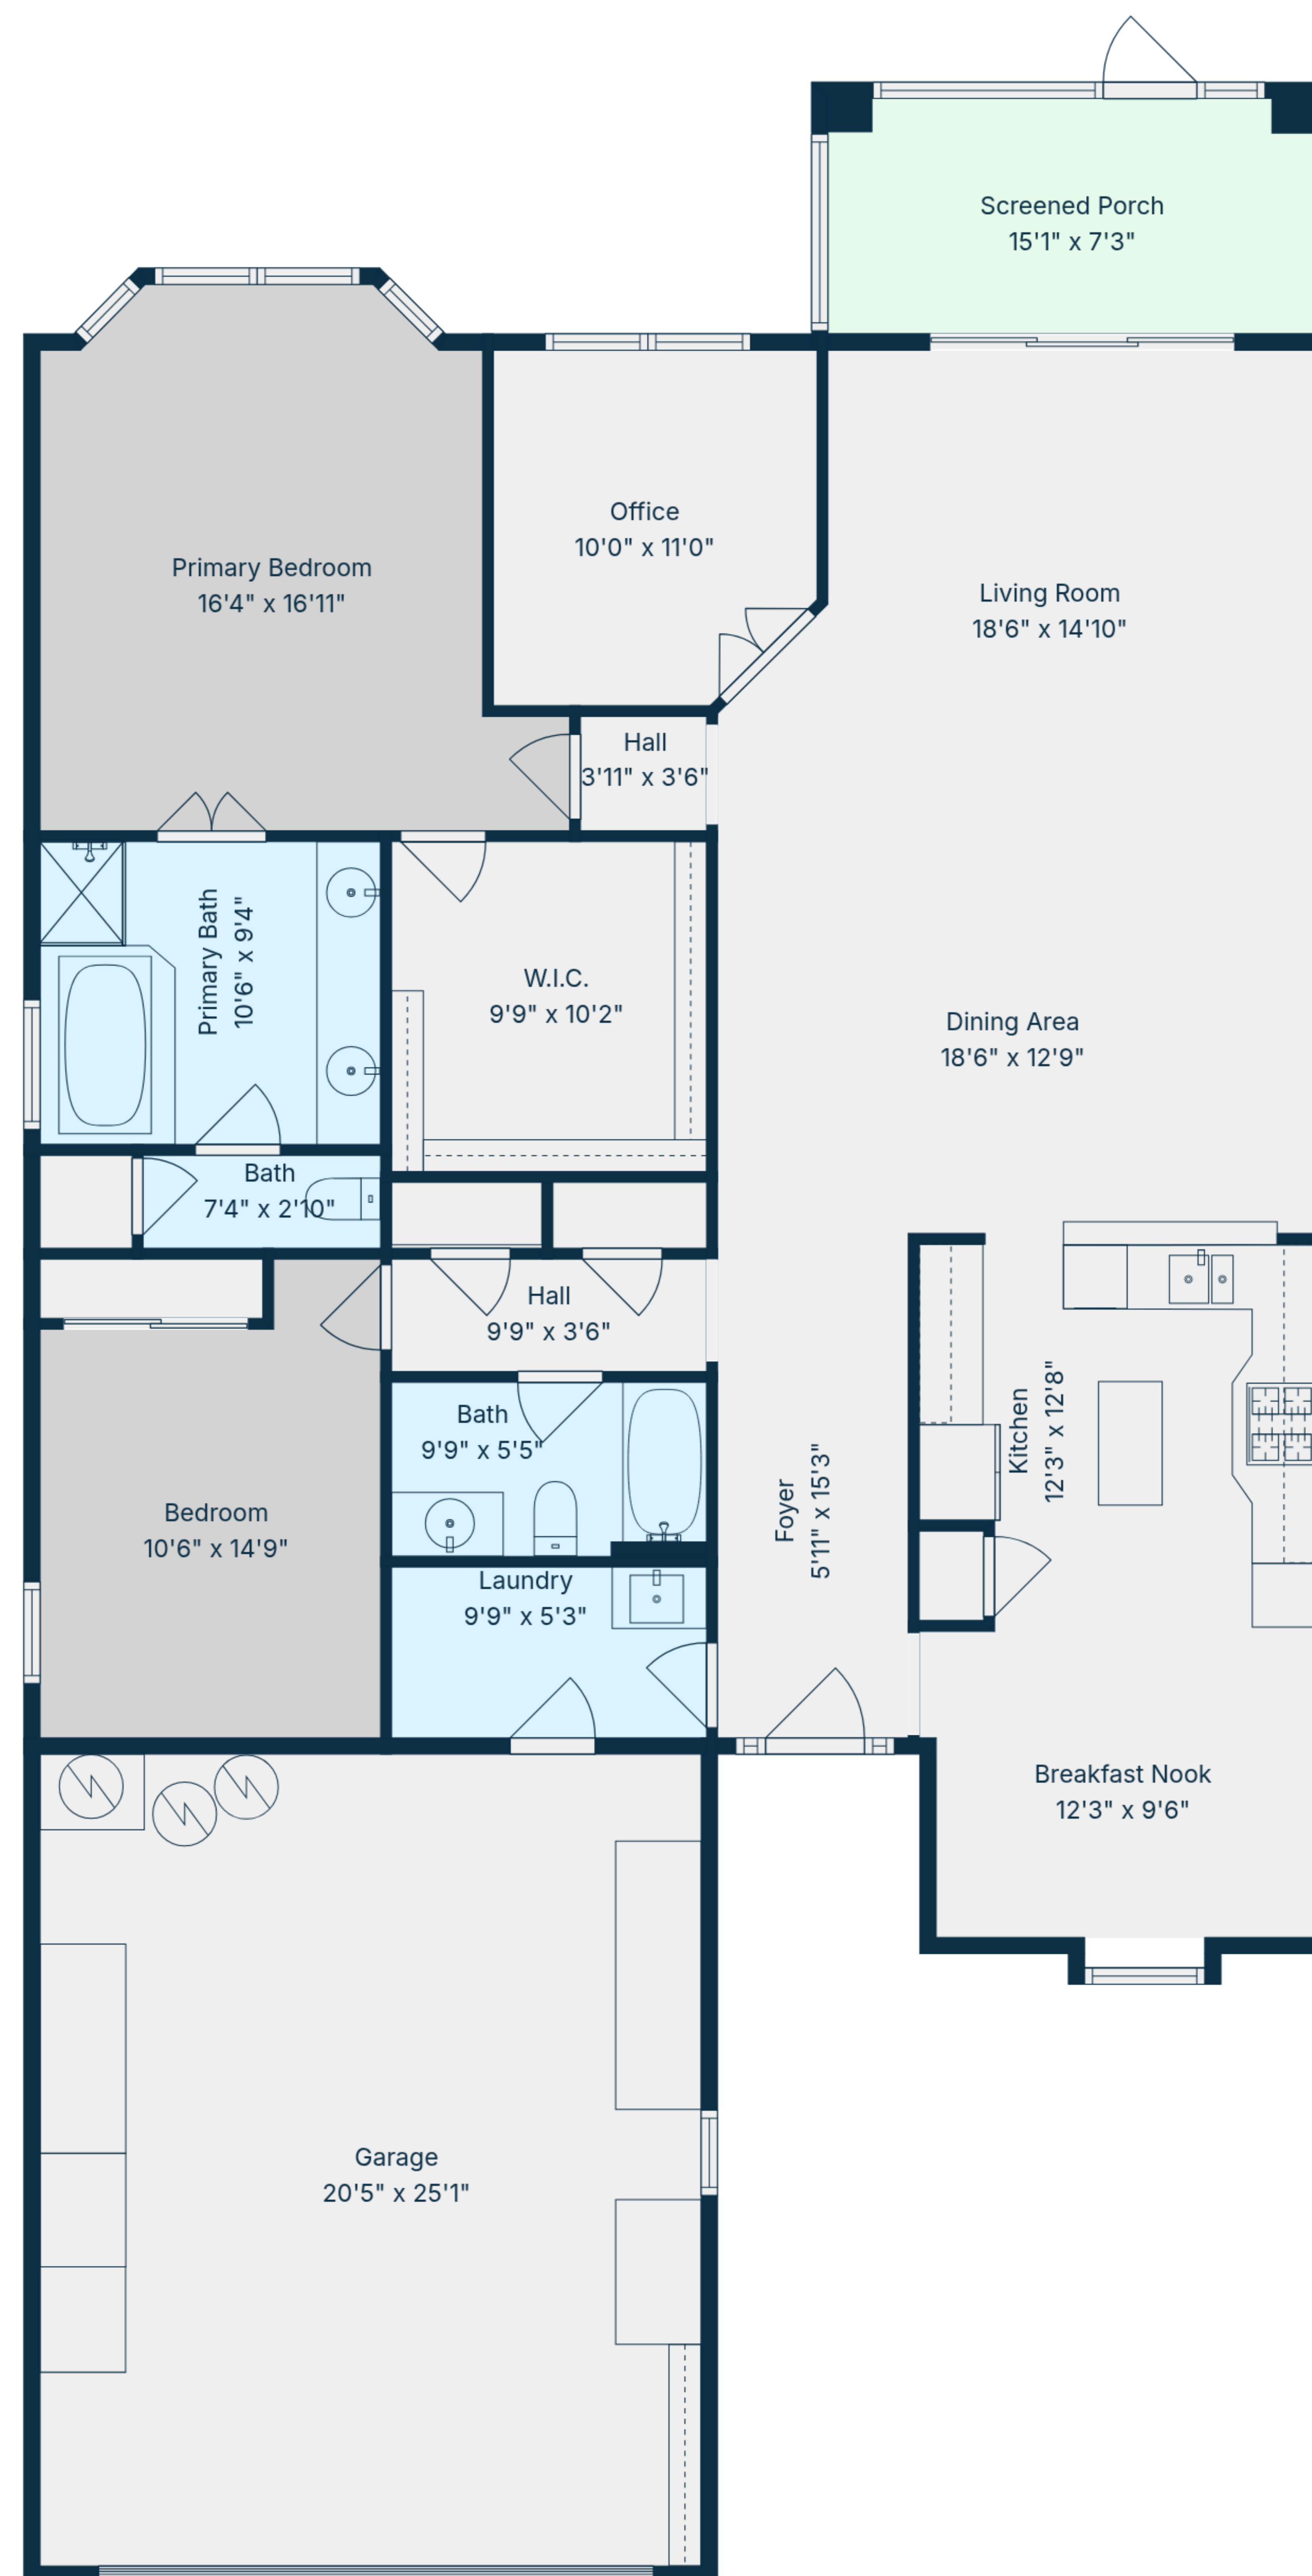

TOTAL: 1782 sq. ft

1st floor: 1782 sq. ft

EXCLUDED AREAS: GARAGE: 513 sq. ft, SCREENED PORCH: 110 sq. ft, BAY WINDOW: 4 sq. ft,
WALLS: 139 sq. ft

TOTAL: 1782 sq. ft

1st floor: 1782 sq. ft

EXCLUDED AREAS: GARAGE: 513 sq. ft, SCREENED PORCH: 110 sq. ft, BAY WINDOW: 4 sq. ft,
WALLS: 139 sq. ft