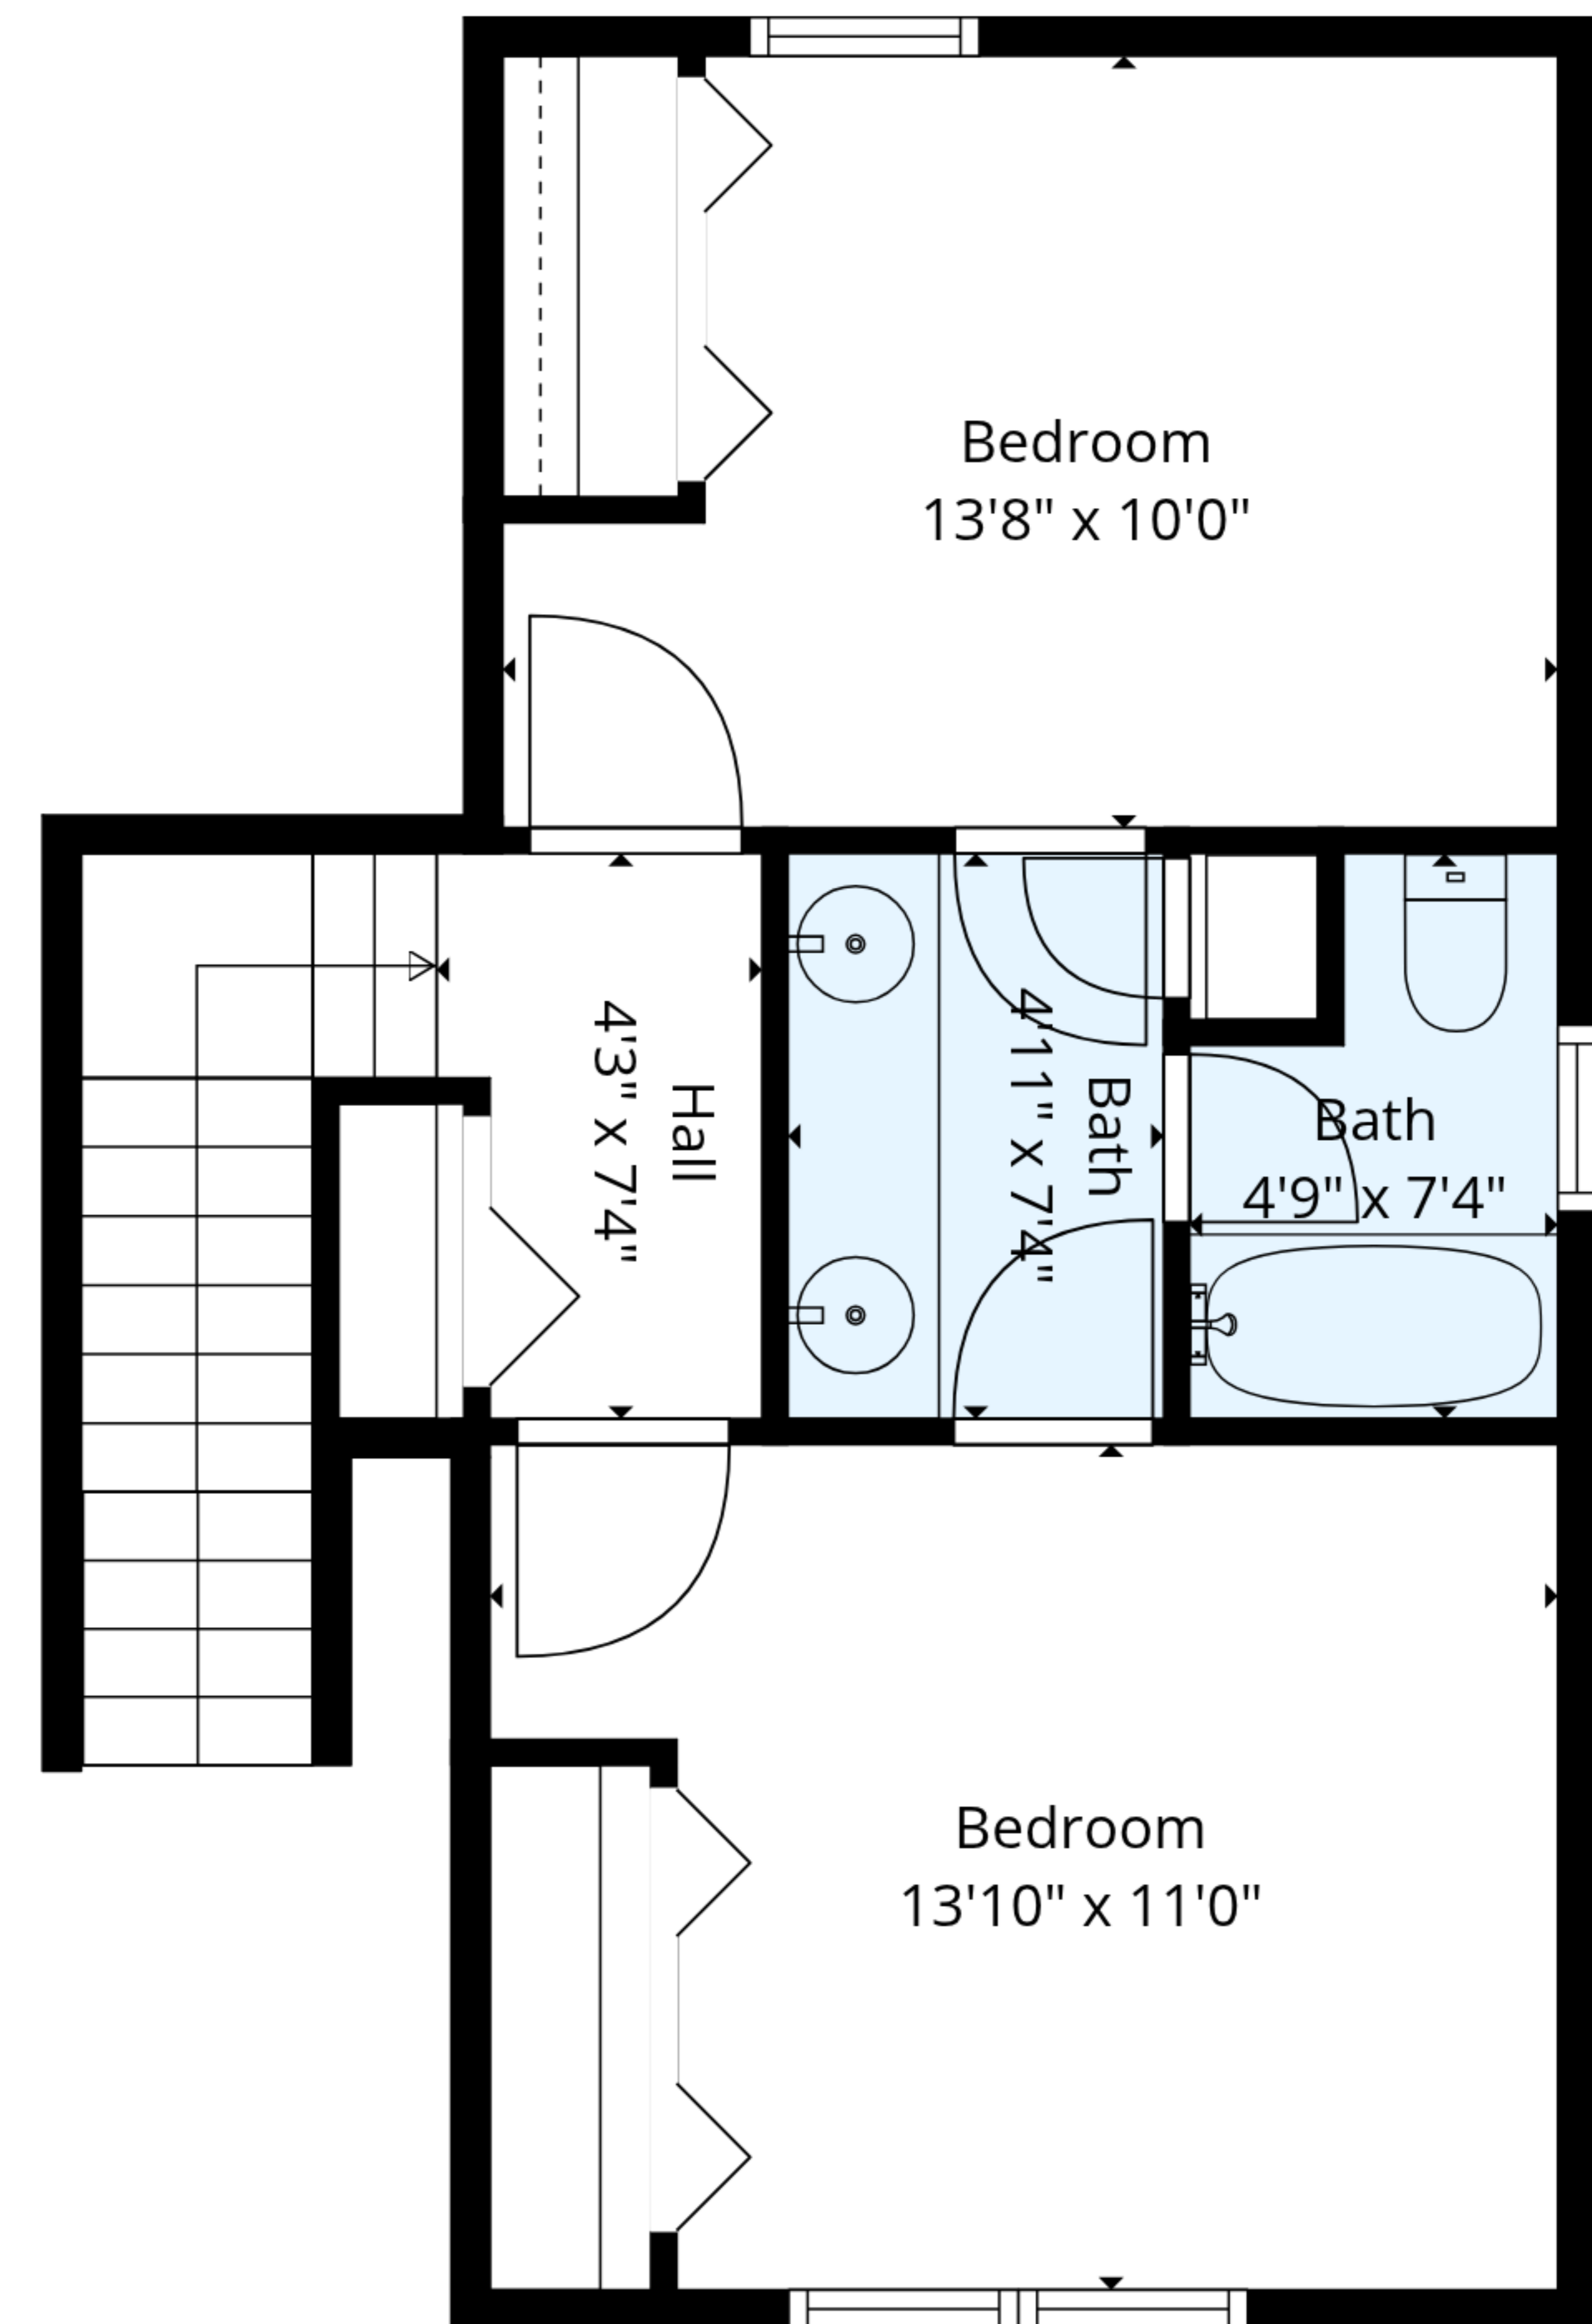

**TOTAL: 1444 sq. ft**

1st floor: 990 sq. ft, 2nd floor: 454 sq. ft

EXCLUDED AREAS: GARAGE: 391 sq. ft, SCREENED PORCH: 175 sq. ft, PORCH: 18 sq. ft,  
WALLS: 174 sq. ft

**TOTAL: 1444 sq. ft**

1st floor: 990 sq. ft, 2nd floor: 454 sq. ft

EXCLUDED AREAS: GARAGE: 391 sq. ft, SCREENED PORCH: 175 sq. ft, PORCH: 18 sq. ft,  
WALLS: 174 sq. ft

1st Floor

2nd Floor

**TOTAL: 1444 sq. ft**  
 1st floor: 990 sq. ft, 2nd floor: 454 sq. ft  
 EXCLUDED AREAS: GARAGE: 391 sq. ft, SCREENED PORCH: 175 sq. ft, PORCH: 18 sq. ft,  
 WALLS: 174 sq. ft