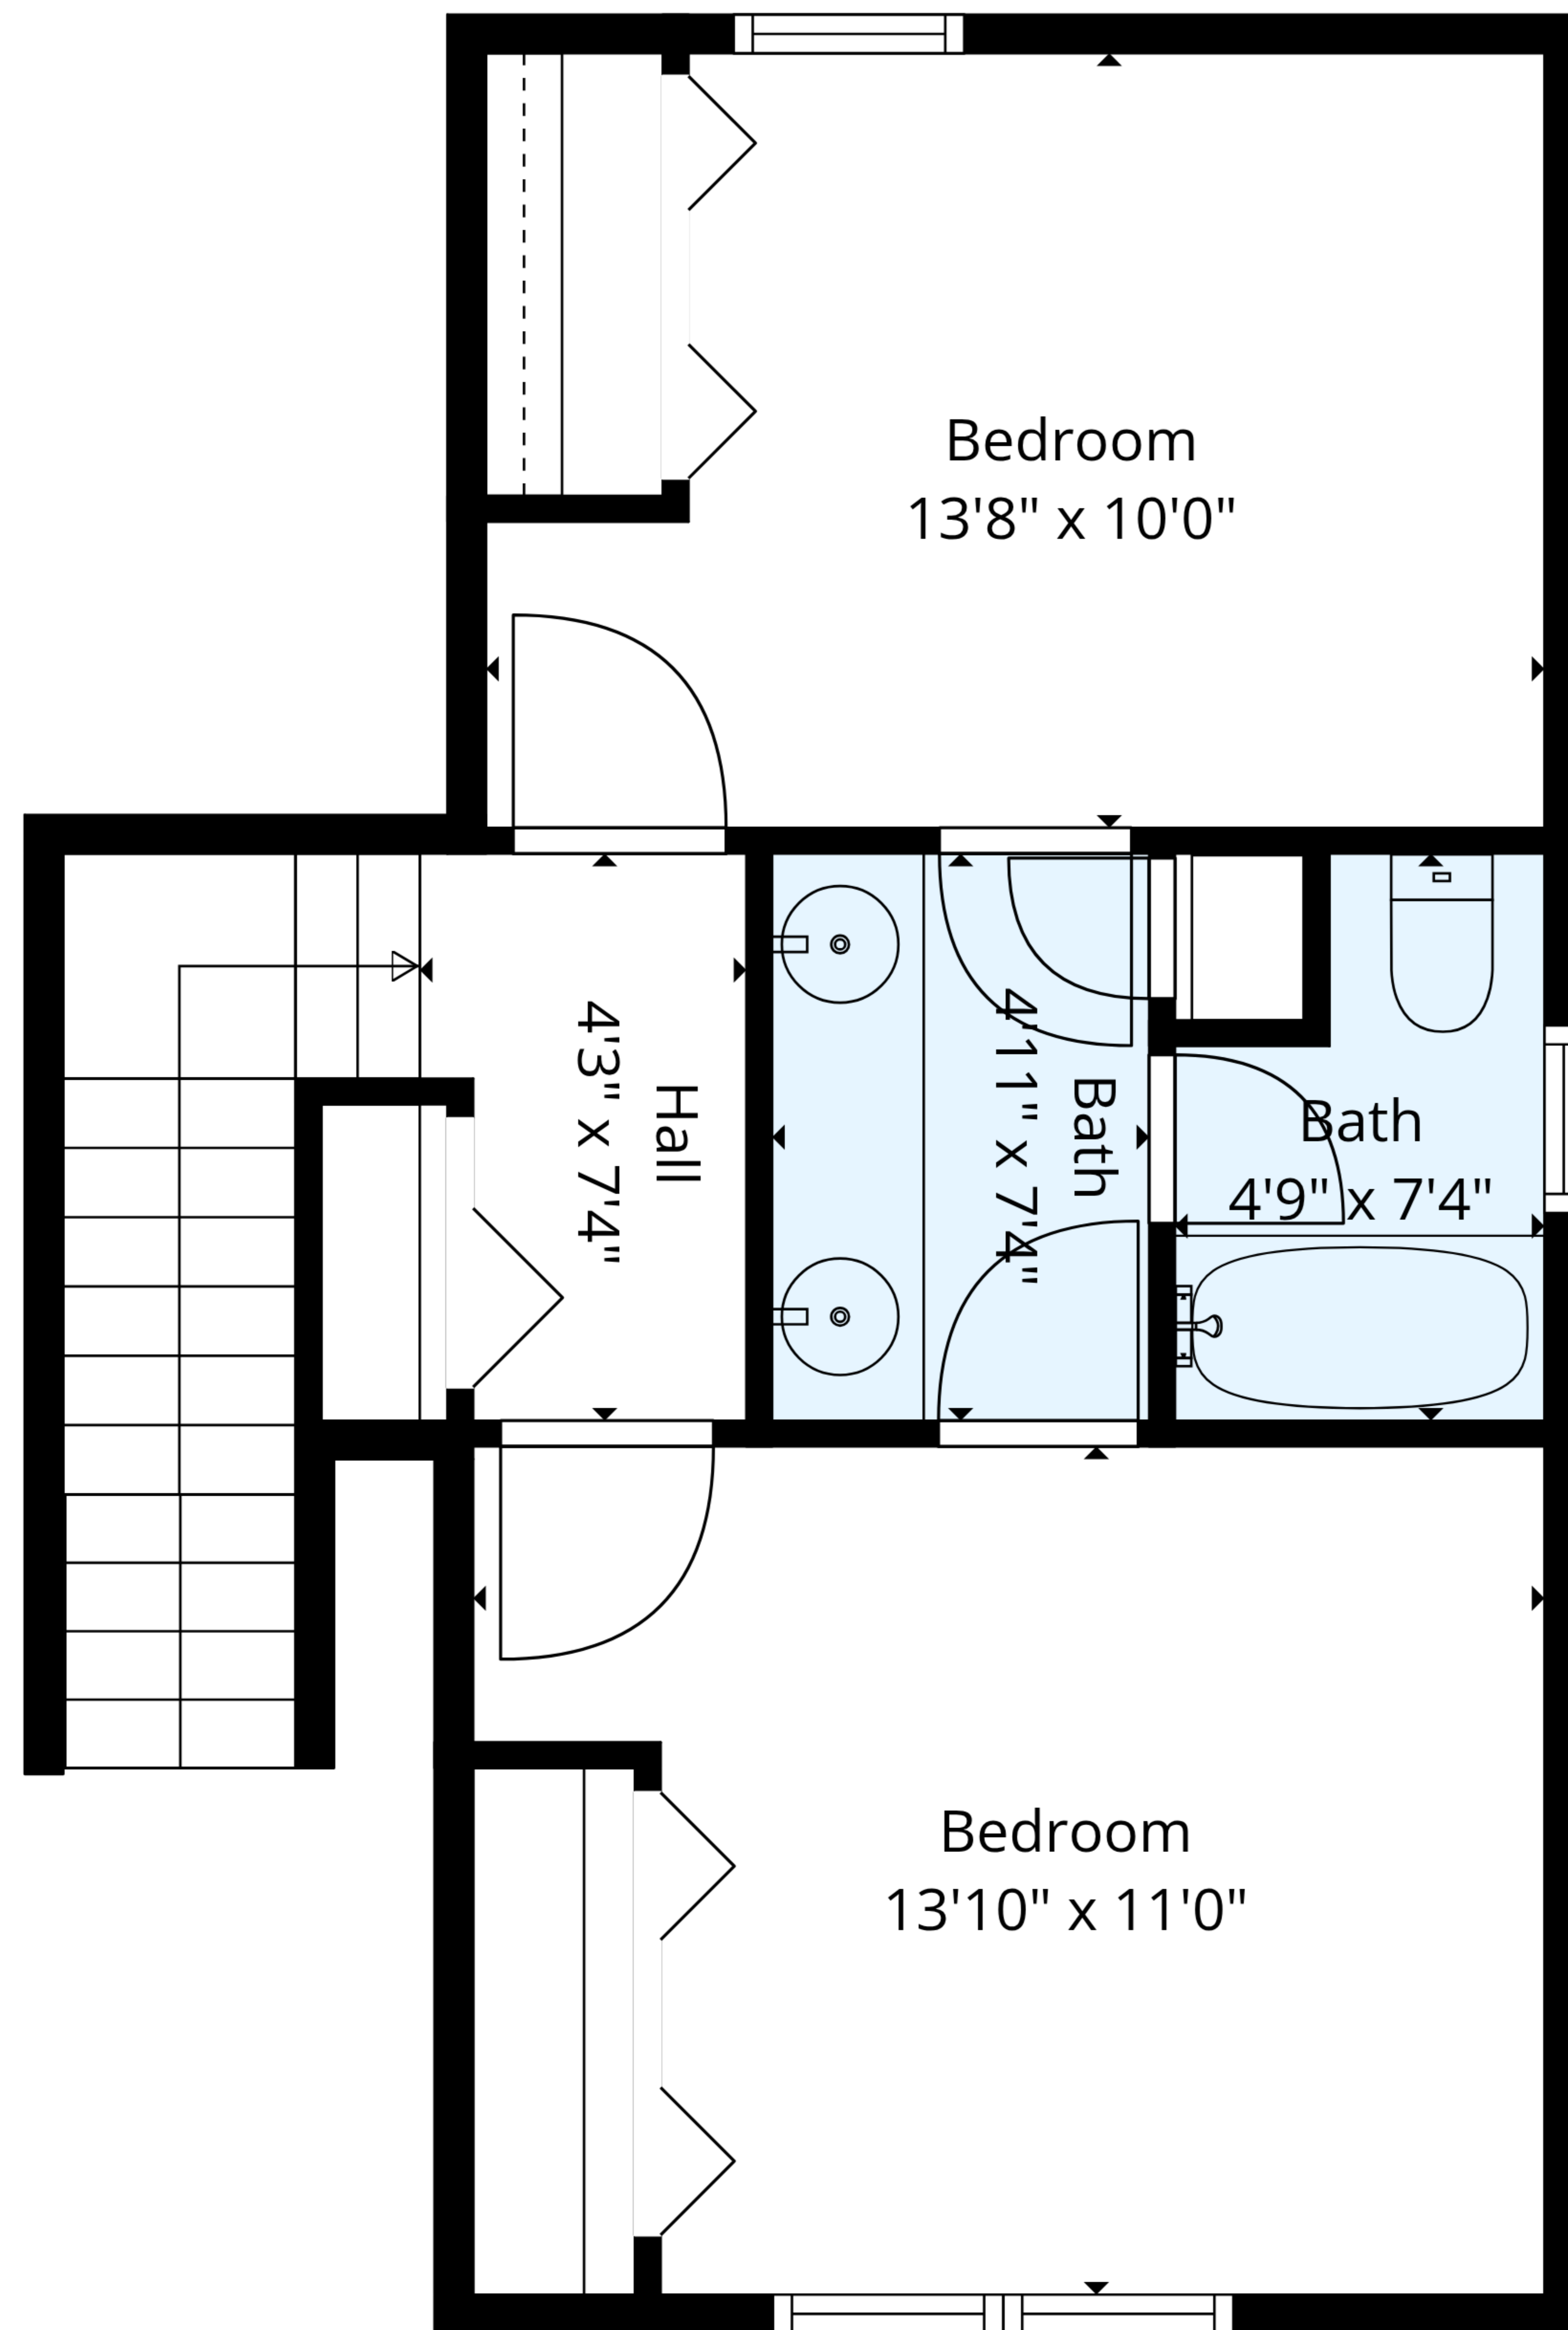

**TOTAL: 1444 sq. ft**

1st floor: 990 sq. ft, 2nd floor: 454 sq. ft

EXCLUDED AREAS: GARAGE: 391 sq. ft, SCREENED PORCH: 175 sq. ft, PORCH: 18 sq. ft,  
WALLS: 174 sq. ft

**TOTAL: 1444 sq. ft**

1st floor: 990 sq. ft, 2nd floor: 454 sq. ft

EXCLUDED AREAS: GARAGE: 391 sq. ft, SCREENED PORCH: 175 sq. ft, PORCH: 18 sq. ft,  
WALLS: 174 sq. ft

1st Floor

2nd Floor

**TOTAL: 1444 sq. ft**  
 1st floor: 990 sq. ft, 2nd floor: 454 sq. ft  
 EXCLUDED AREAS: GARAGE: 391 sq. ft, SCREENED PORCH: 175 sq. ft, PORCH: 18 sq. ft,  
 WALLS: 174 sq. ft