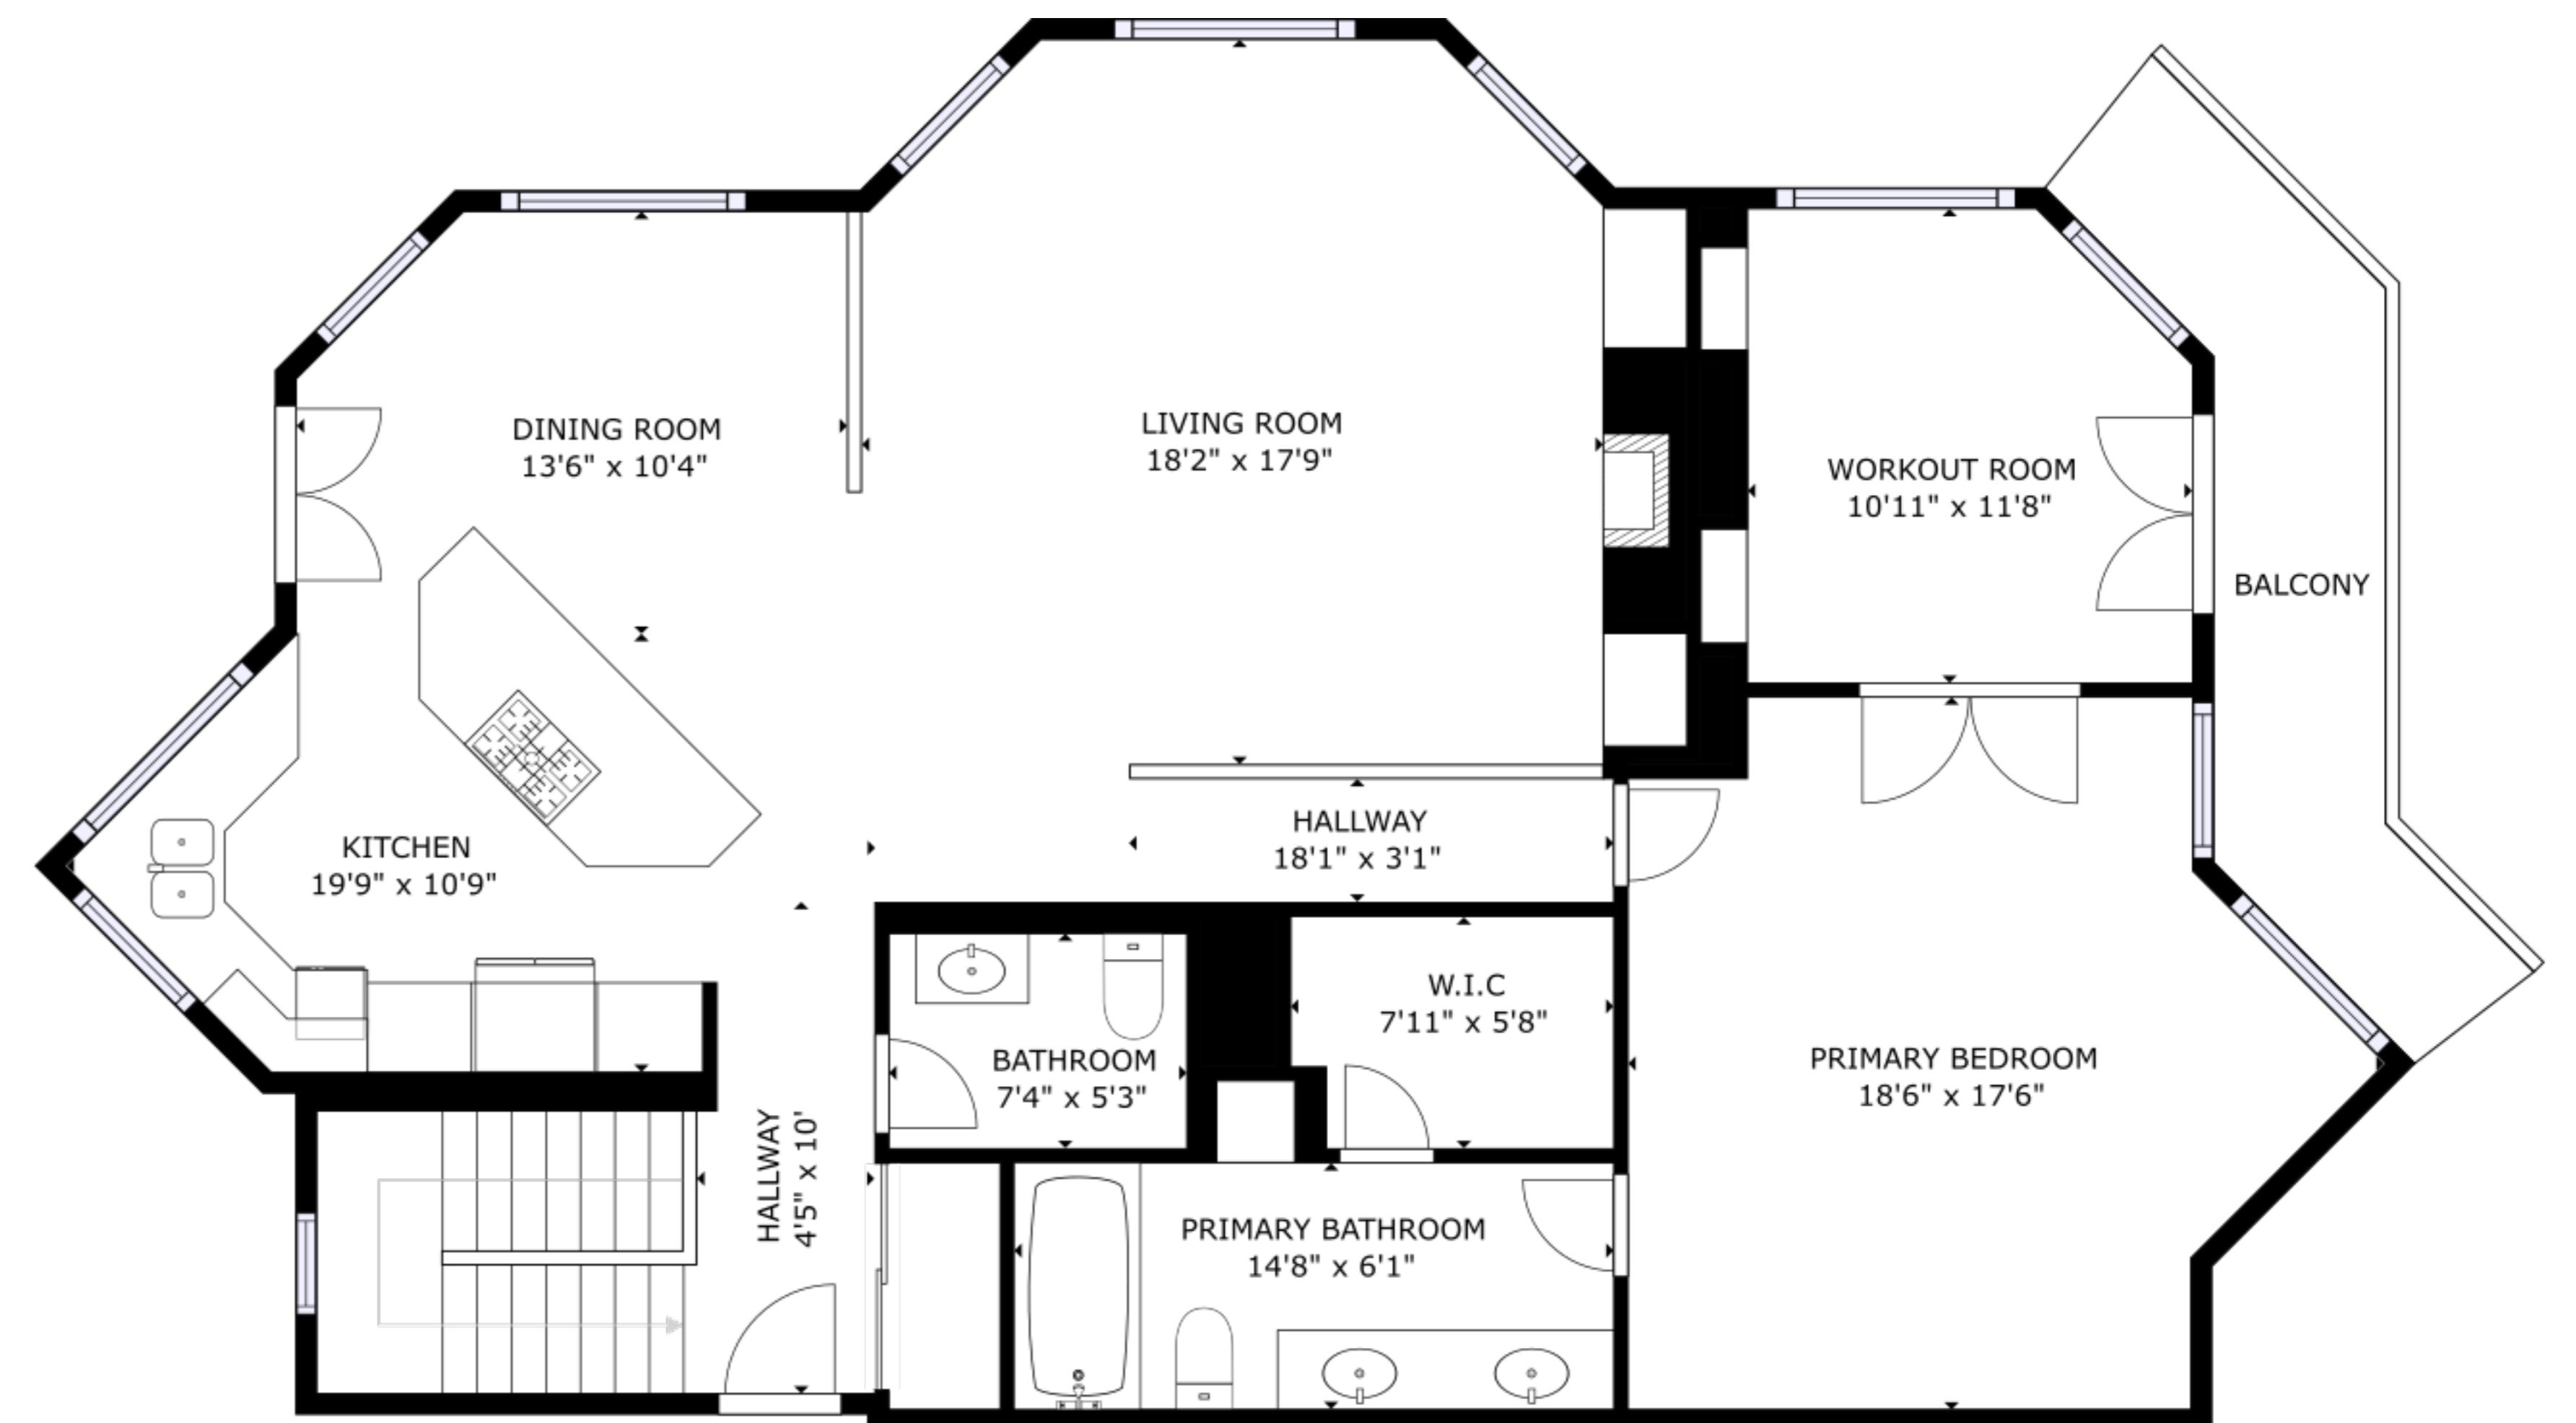

FLOOR 1

FLOOR 2

GROSS INTERNAL AREA
 FLOOR 1: 1283 sq ft, FLOOR 2: 1450 sq ft
 EXCLUDED AREAS: BALCONY: 181 sq ft
 TOTAL: 2733 sq ft
 SIZES AND DIMENSIONS ARE APPROXIMATE, ACTUAL MAY VARY.