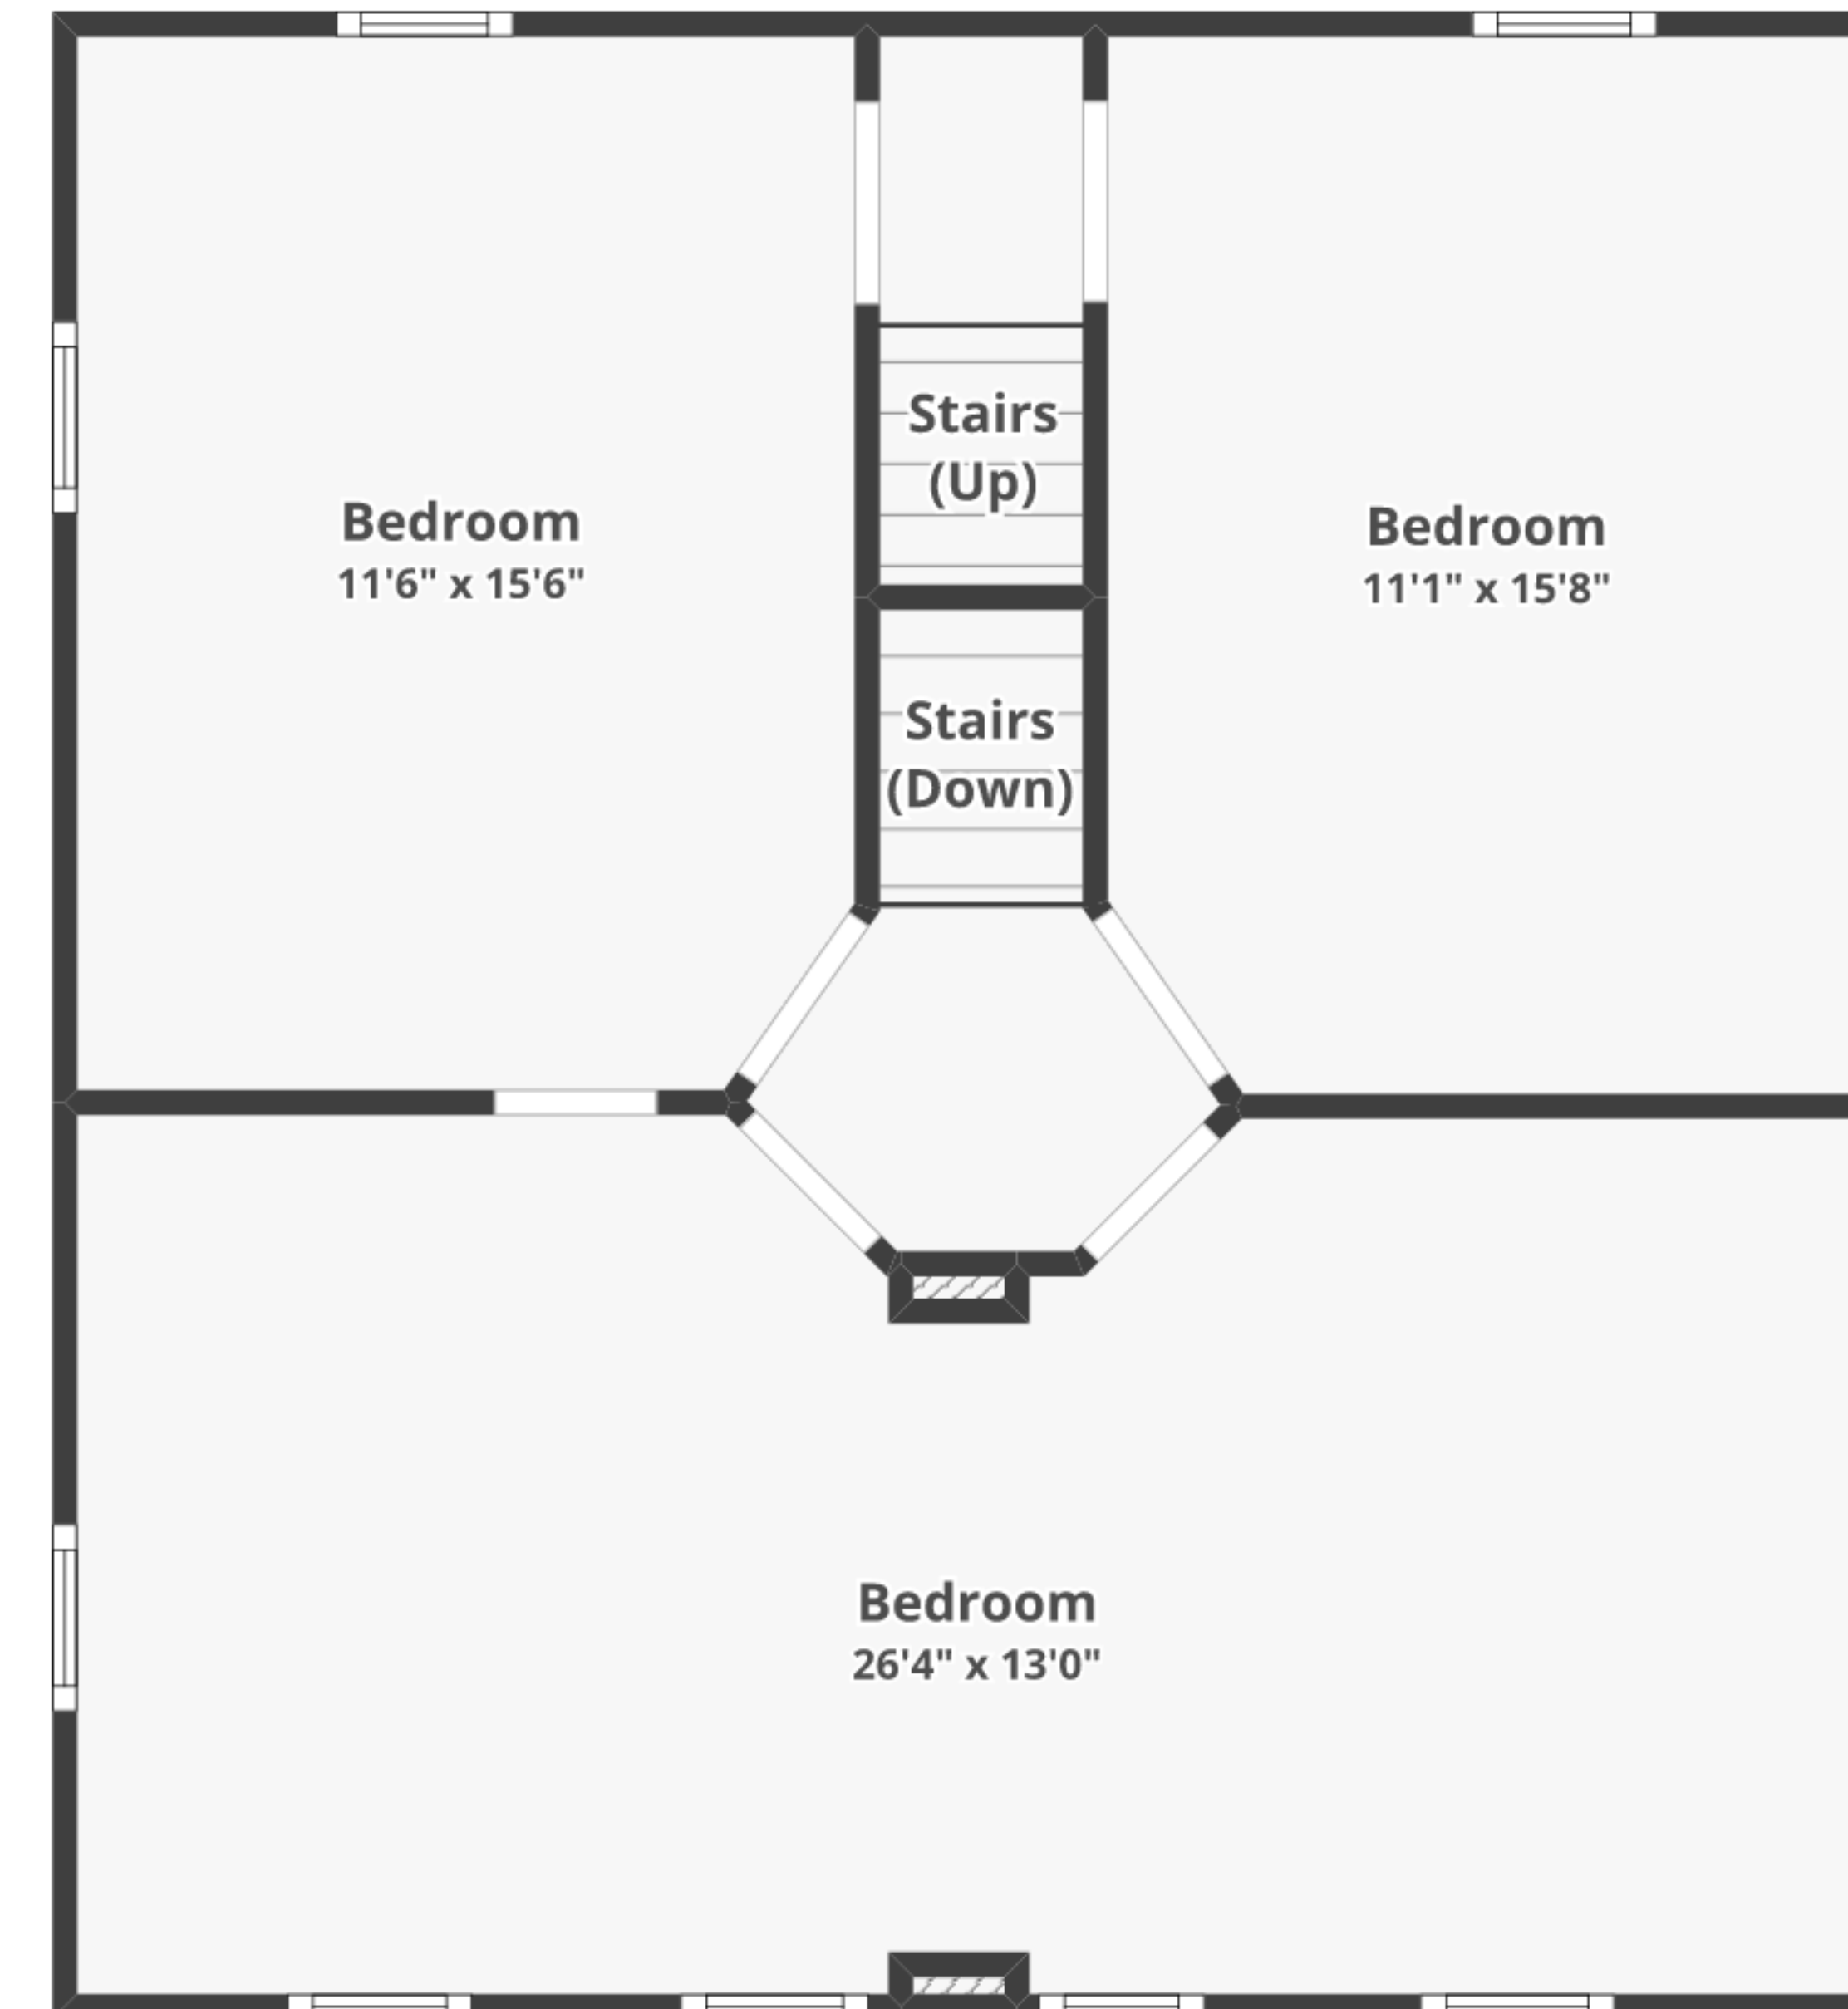

# 9684 Old Route 22, Bethel, PA 19507

Total finished area: ~1,645.11 sq. ft.

Total unfinished area: ~ 1.05 sq. ft.

## FLOOR 1

Finished area: ~919.88 sq. ft.

Unfinished area: ~0.28 sq. ft.

## FLOOR 2

Finished area: ~725.23 sq. ft.

Unfinished area: ~0.78 sq. ft.