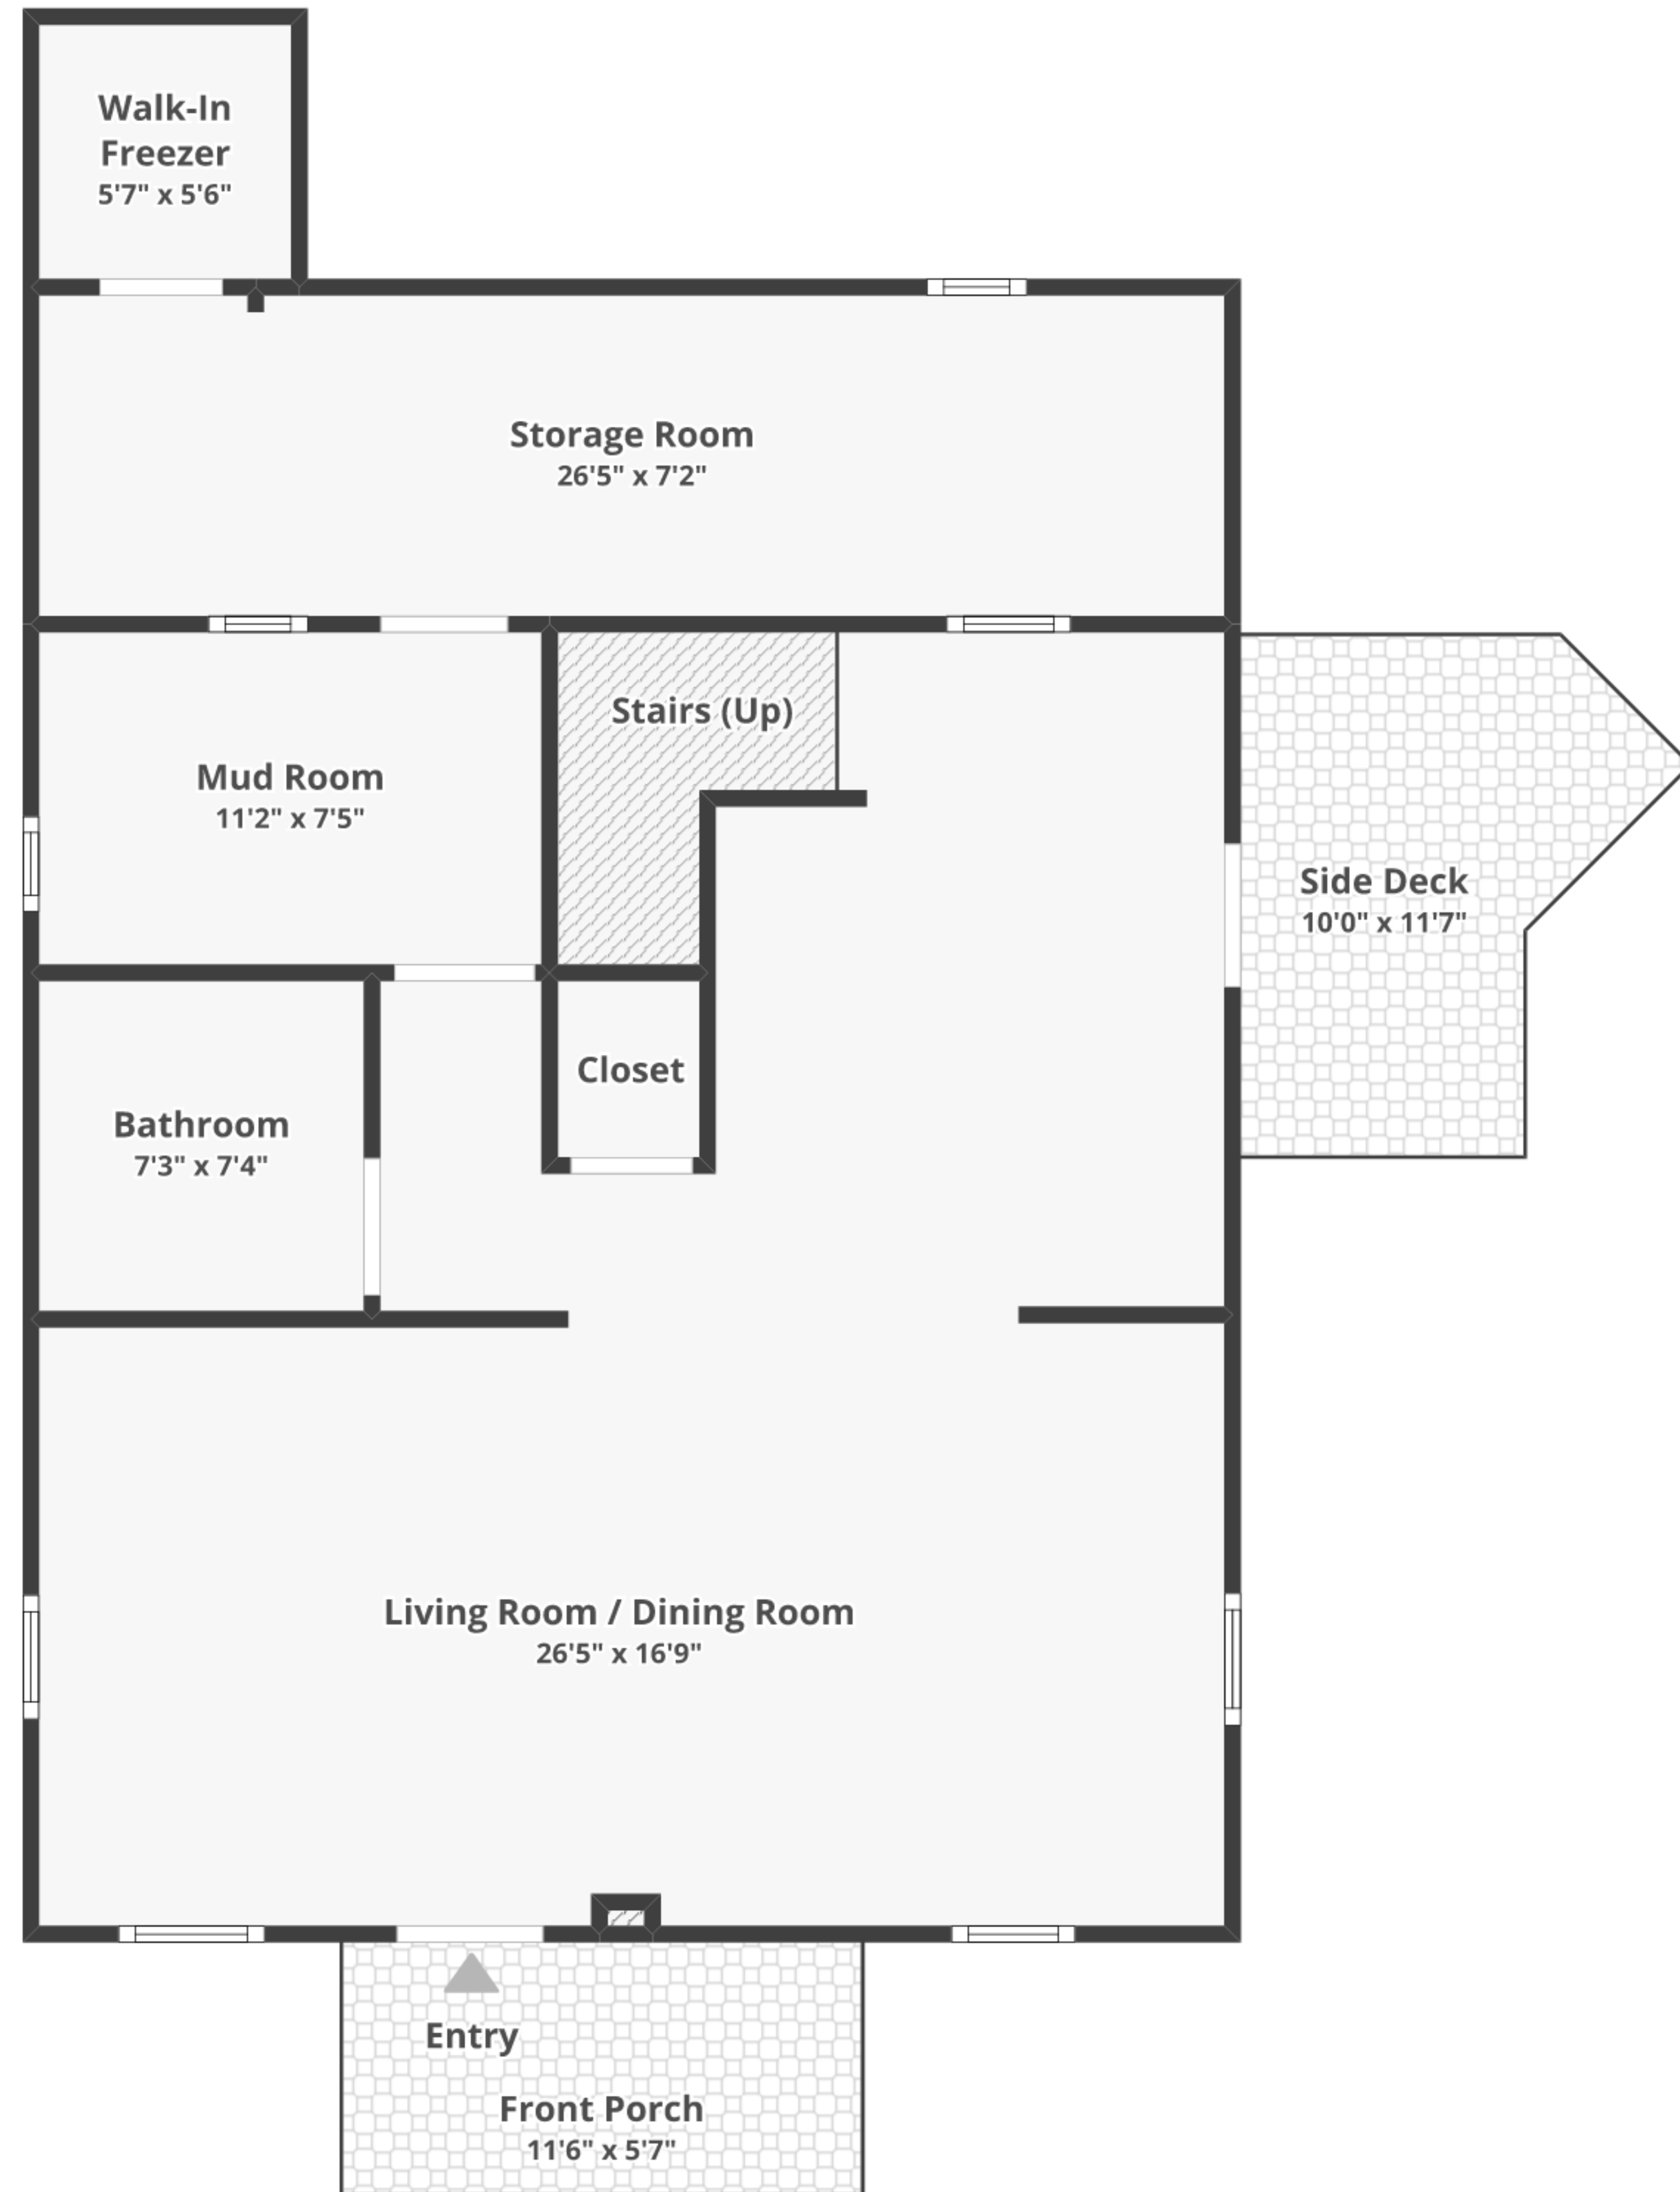

# 9684 Old Route 22, Bethel, PA 19507

Total finished area: ~1,645.11 sq. ft.

Total unfinished area: ~ 1.05 sq. ft.

## FLOOR 1

Finished area: ~919.88 sq. ft.

Unfinished area: ~0.28 sq. ft.

## FLOOR 2

Finished area: ~725.23 sq. ft.

Unfinished area: ~0.78 sq. ft.