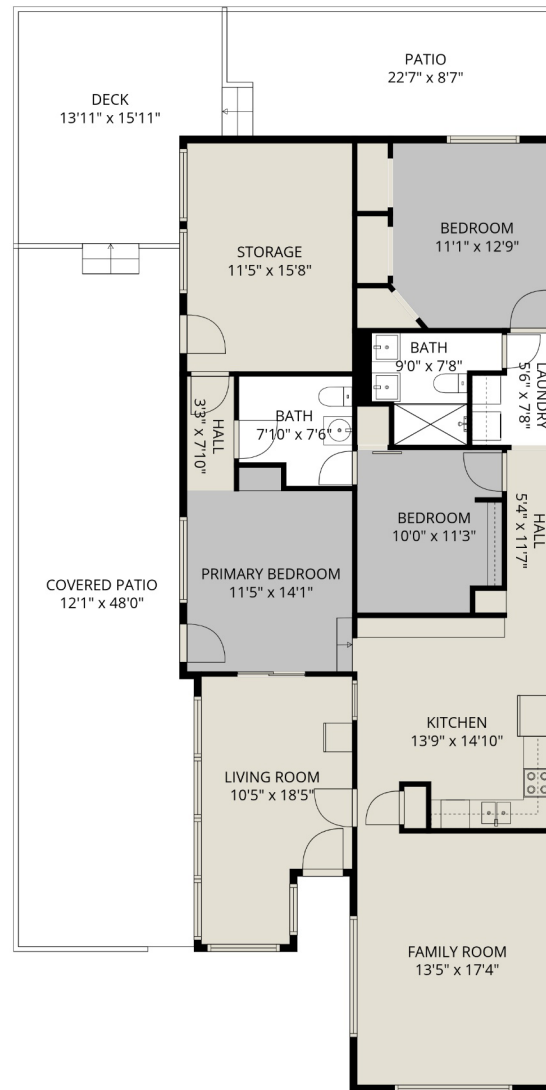

CENTURY 21.

Creekside Realty Ltd.

32 46511 Chilliwack Lake Rd

Cameron Van Klei Personal Real Estate Corporation
(604) 793-3800

cameron.vanklei@century21.ca

Estimated Areas:

Main Floor: 1568 sq. ft

Total: 1568 Sq. Ft