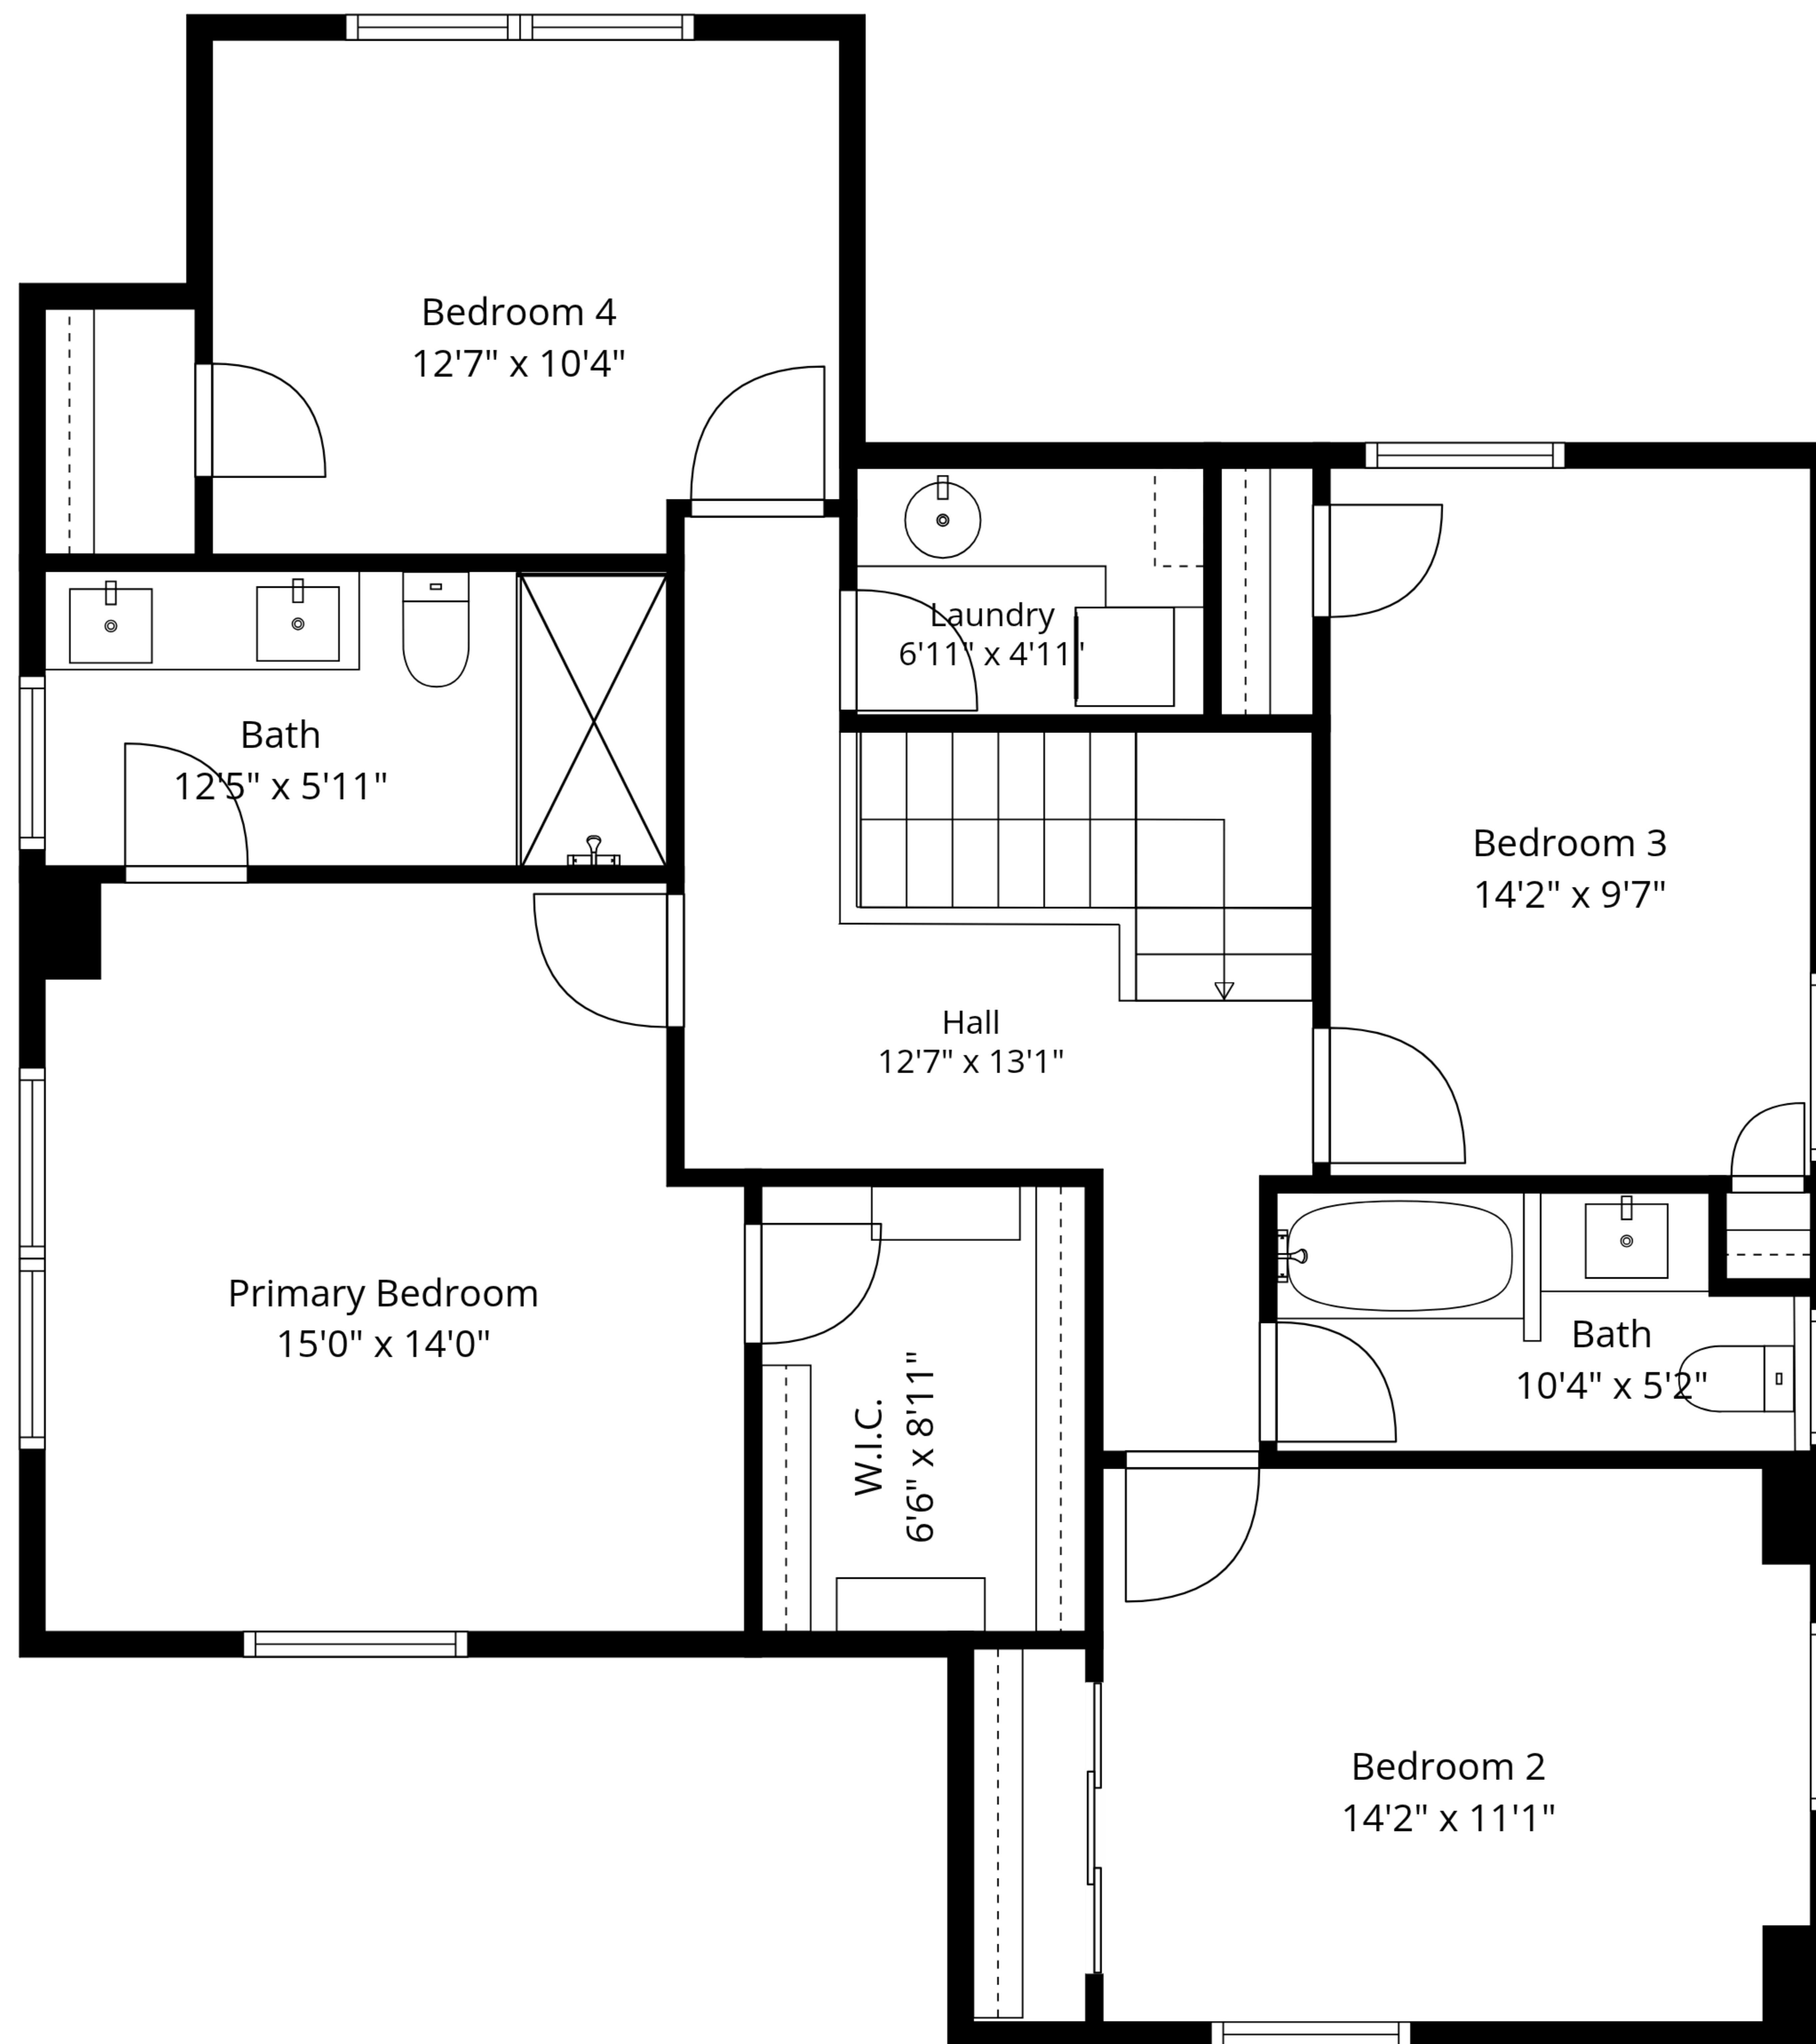

TOTAL: 2947 sq. ft

LOWER LEVEL: 549 sq. ft, 1st floor: 1326 sq. ft, 2nd floor: 1072 sq. ft

EXCLUDED AREAS: LAUNDRY HOOKUPS: 96 sq. ft, UTILITY: 104 sq. ft, COVERED BLUESTONE PORCH: 72 sq. ft,
 PORCH: 162 sq. ft, FIREPLACE: 13 sq. ft, WALLS: 213 sq. ft

Measurements Are Approximate - Deemed Highly Reliable But Not Guaranteed

TOTAL: 2947 sq. ft

LOWER LEVEL: 549 sq. ft, 1st floor: 1326 sq. ft, 2nd floor: 1072 sq. ft

EXCLUDED AREAS: LAUNDRY HOOKUPS: 96 sq. ft, UTILITY: 104 sq. ft, COVERED BLUESTONE PORCH: 72 sq. ft, PORCH: 162 sq. ft, FIREPLACE: 13 sq. ft, WALLS: 213 sq. ft

1st Floor

Lower Level

2nd Floor

TOTAL: 2947 sq. ft

LOWER LEVEL: 549 sq. ft, 1st floor: 1326 sq. ft, 2nd floor: 1072 sq. ft

EXCLUDED AREAS: LAUNDRY HOOKUPS: 96 sq. ft, UTILITY: 104 sq. ft, COVERED BLUESTONE PORCH: 72 sq. ft, PORCH: 162 sq. ft, FIREPLACE: 13 sq. ft, WALLS: 213 sq. ft