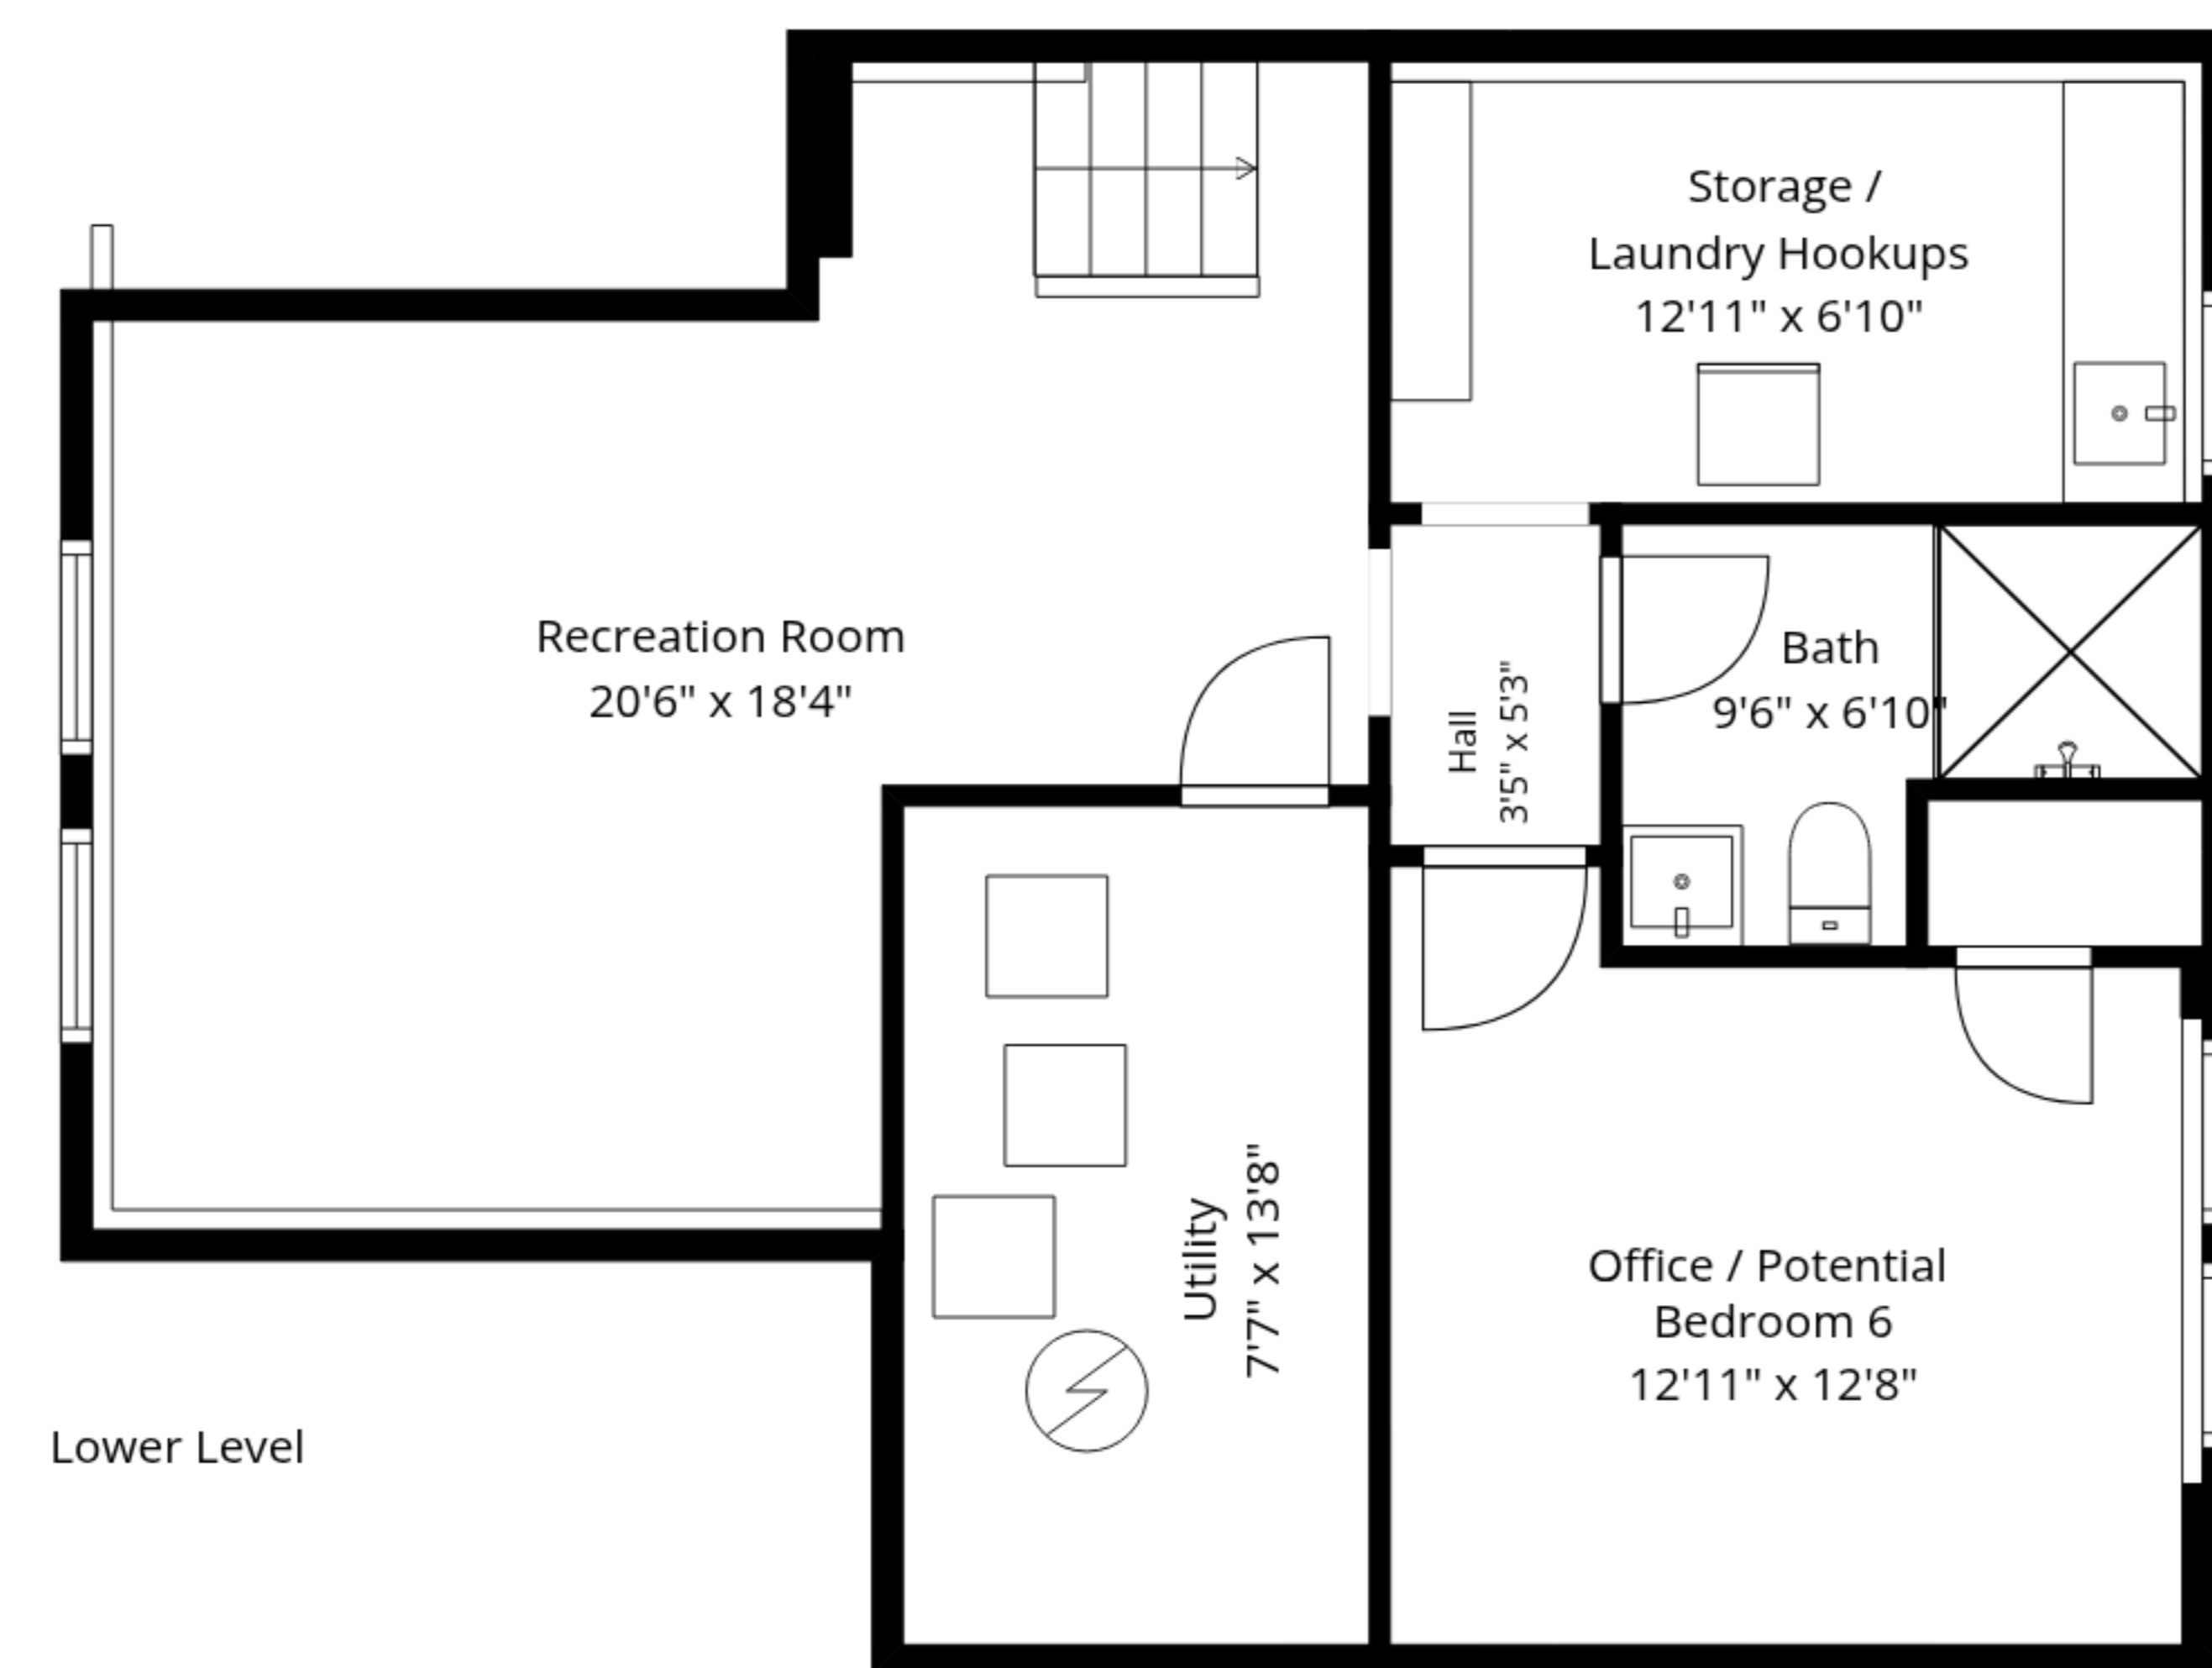

TOTAL: 2947 sq. ft

LOWER LEVEL: 549 sq. ft, 1st floor: 1326 sq. ft, 2nd floor: 1072 sq. ft

EXCLUDED AREAS: LAUNDRY HOOKUPS: 96 sq. ft, UTILITY: 104 sq. ft, COVERED BLUESTONE PORCH: 72 sq. ft,
 PORCH: 162 sq. ft, FIREPLACE: 13 sq. ft, WALLS: 213 sq. ft

Measurements Are Approximate - Deemed Highly Reliable But Not Guaranteed

TOTAL: 2947 sq. ft

LOWER LEVEL: 549 sq. ft, 1st floor: 1326 sq. ft, 2nd floor: 1072 sq. ft

EXCLUDED AREAS: LAUNDRY HOOKUPS: 96 sq. ft, UTILITY: 104 sq. ft, COVERED BLUESTONE PORCH: 72 sq. ft, PORCH: 162 sq. ft, FIREPLACE: 13 sq. ft, WALLS: 213 sq. ft

1st Floor

Lower Level

2nd Floor

TOTAL: 2947 sq. ft

LOWER LEVEL: 549 sq. ft, 1st floor: 1326 sq. ft, 2nd floor: 1072 sq. ft

EXCLUDED AREAS: LAUNDRY HOOKUPS: 96 sq. ft, UTILITY: 104 sq. ft, COVERED BLUESTONE PORCH: 72 sq. ft, PORCH: 162 sq. ft, FIREPLACE: 13 sq. ft, WALLS: 213 sq. ft