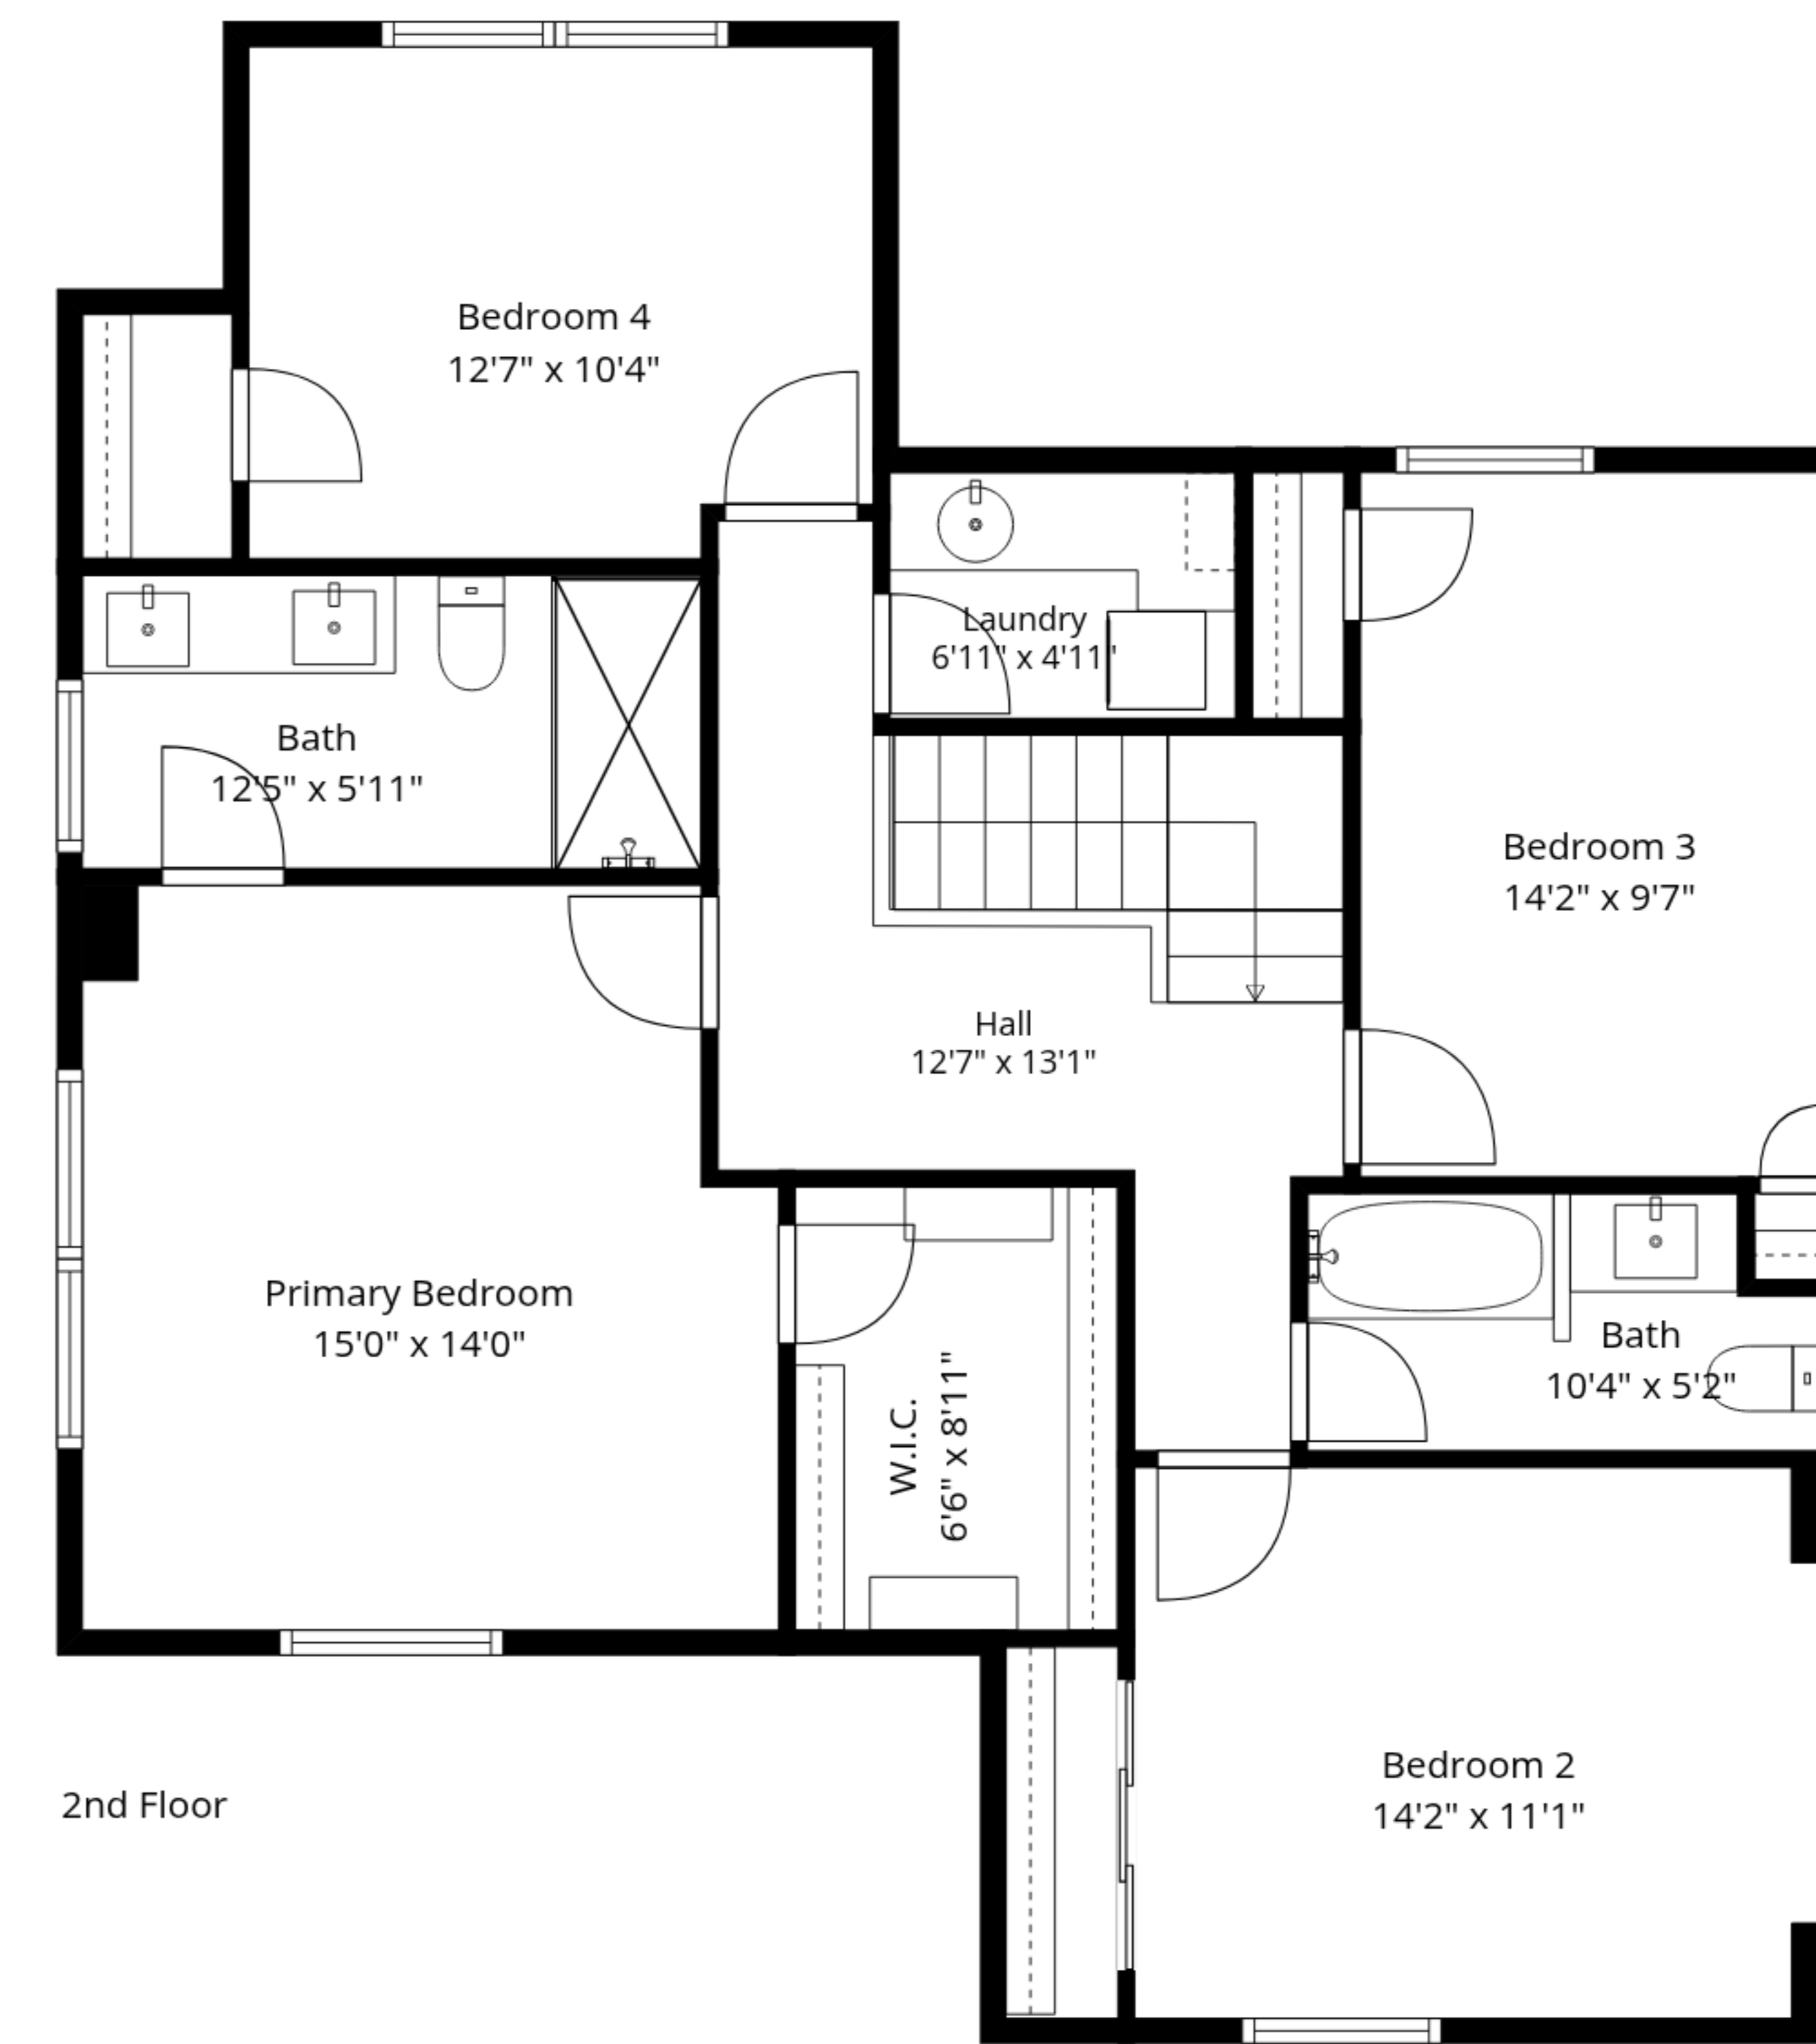

TOTAL: 2947 sq. ft

LOWER LEVEL: 549 sq. ft, 1st floor: 1326 sq. ft, 2nd floor: 1072 sq. ft

EXCLUDED AREAS: LAUNDRY HOOKUPS: 96 sq. ft, UTILITY: 104 sq. ft, COVERED BLUESTONE PORCH: 72 sq. ft,
 PORCH: 162 sq. ft, FIREPLACE: 13 sq. ft, WALLS: 213 sq. ft

Measurements Are Approximate - Deemed Highly Reliable But Not Guaranteed

TOTAL: 2947 sq. ft

LOWER LEVEL: 549 sq. ft, 1st floor: 1326 sq. ft, 2nd floor: 1072 sq. ft

EXCLUDED AREAS: LAUNDRY HOOKUPS: 96 sq. ft, UTILITY: 104 sq. ft, COVERED BLUESTONE PORCH: 72 sq. ft, PORCH: 162 sq. ft, FIREPLACE: 13 sq. ft, WALLS: 213 sq. ft

1st Floor

Lower Level

2nd Floor

TOTAL: 2947 sq. ft

LOWER LEVEL: 549 sq. ft, 1st floor: 1326 sq. ft, 2nd floor: 1072 sq. ft

EXCLUDED AREAS: LAUNDRY HOOKUPS: 96 sq. ft, UTILITY: 104 sq. ft, COVERED BLUESTONE PORCH: 72 sq. ft, PORCH: 162 sq. ft, FIREPLACE: 13 sq. ft, WALLS: 213 sq. ft