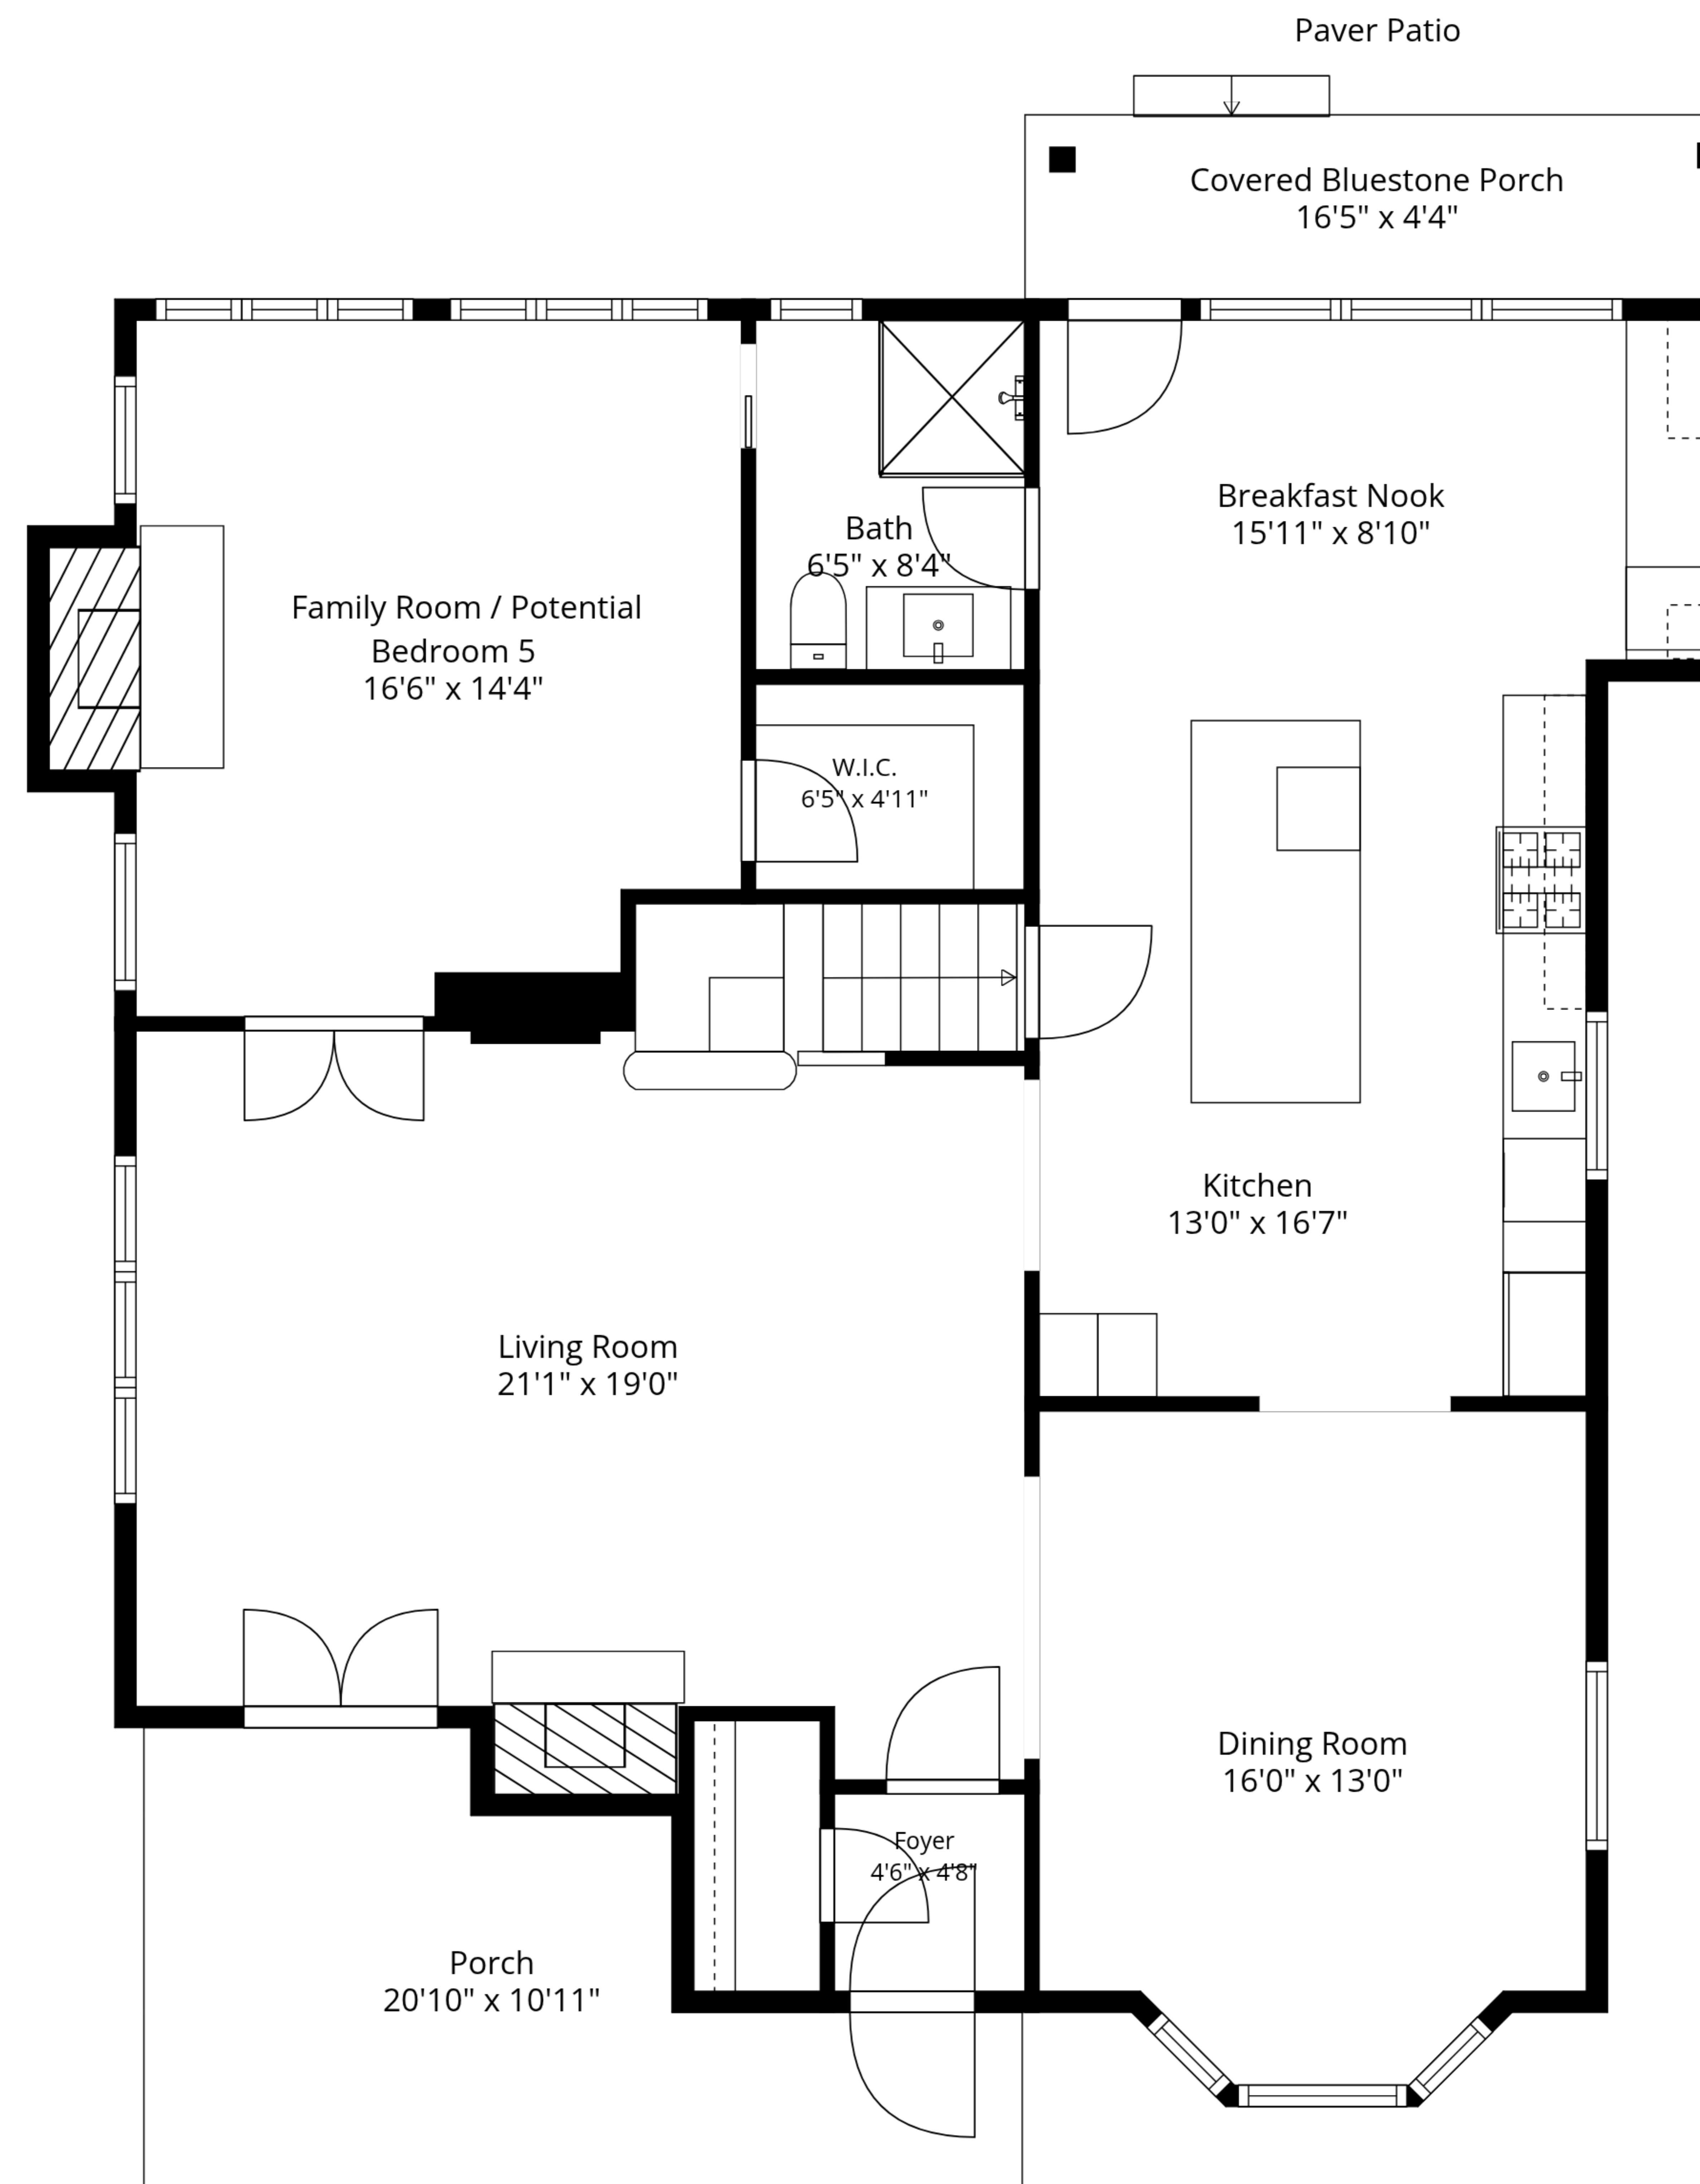

TOTAL: 2947 sq. ft

LOWER LEVEL: 549 sq. ft, 1st floor: 1326 sq. ft, 2nd floor: 1072 sq. ft

EXCLUDED AREAS: LAUNDRY HOOKUPS: 96 sq. ft, UTILITY: 104 sq. ft, COVERED BLUESTONE PORCH: 72 sq. ft,
 PORCH: 162 sq. ft, FIREPLACE: 13 sq. ft, WALLS: 213 sq. ft

Measurements Are Approximate - Deemed Highly Reliable But Not Guaranteed

TOTAL: 2947 sq. ft

LOWER LEVEL: 549 sq. ft, 1st floor: 1326 sq. ft, 2nd floor: 1072 sq. ft

EXCLUDED AREAS: LAUNDRY HOOKUPS: 96 sq. ft, UTILITY: 104 sq. ft, COVERED BLUESTONE PORCH: 72 sq. ft, PORCH: 162 sq. ft, FIREPLACE: 13 sq. ft, WALLS: 213 sq. ft

1st Floor

Lower Level

2nd Floor

TOTAL: 2947 sq. ft

LOWER LEVEL: 549 sq. ft, 1st floor: 1326 sq. ft, 2nd floor: 1072 sq. ft

EXCLUDED AREAS: LAUNDRY HOOKUPS: 96 sq. ft, UTILITY: 104 sq. ft, COVERED BLUESTONE PORCH: 72 sq. ft, PORCH: 162 sq. ft, FIREPLACE: 13 sq. ft, WALLS: 213 sq. ft