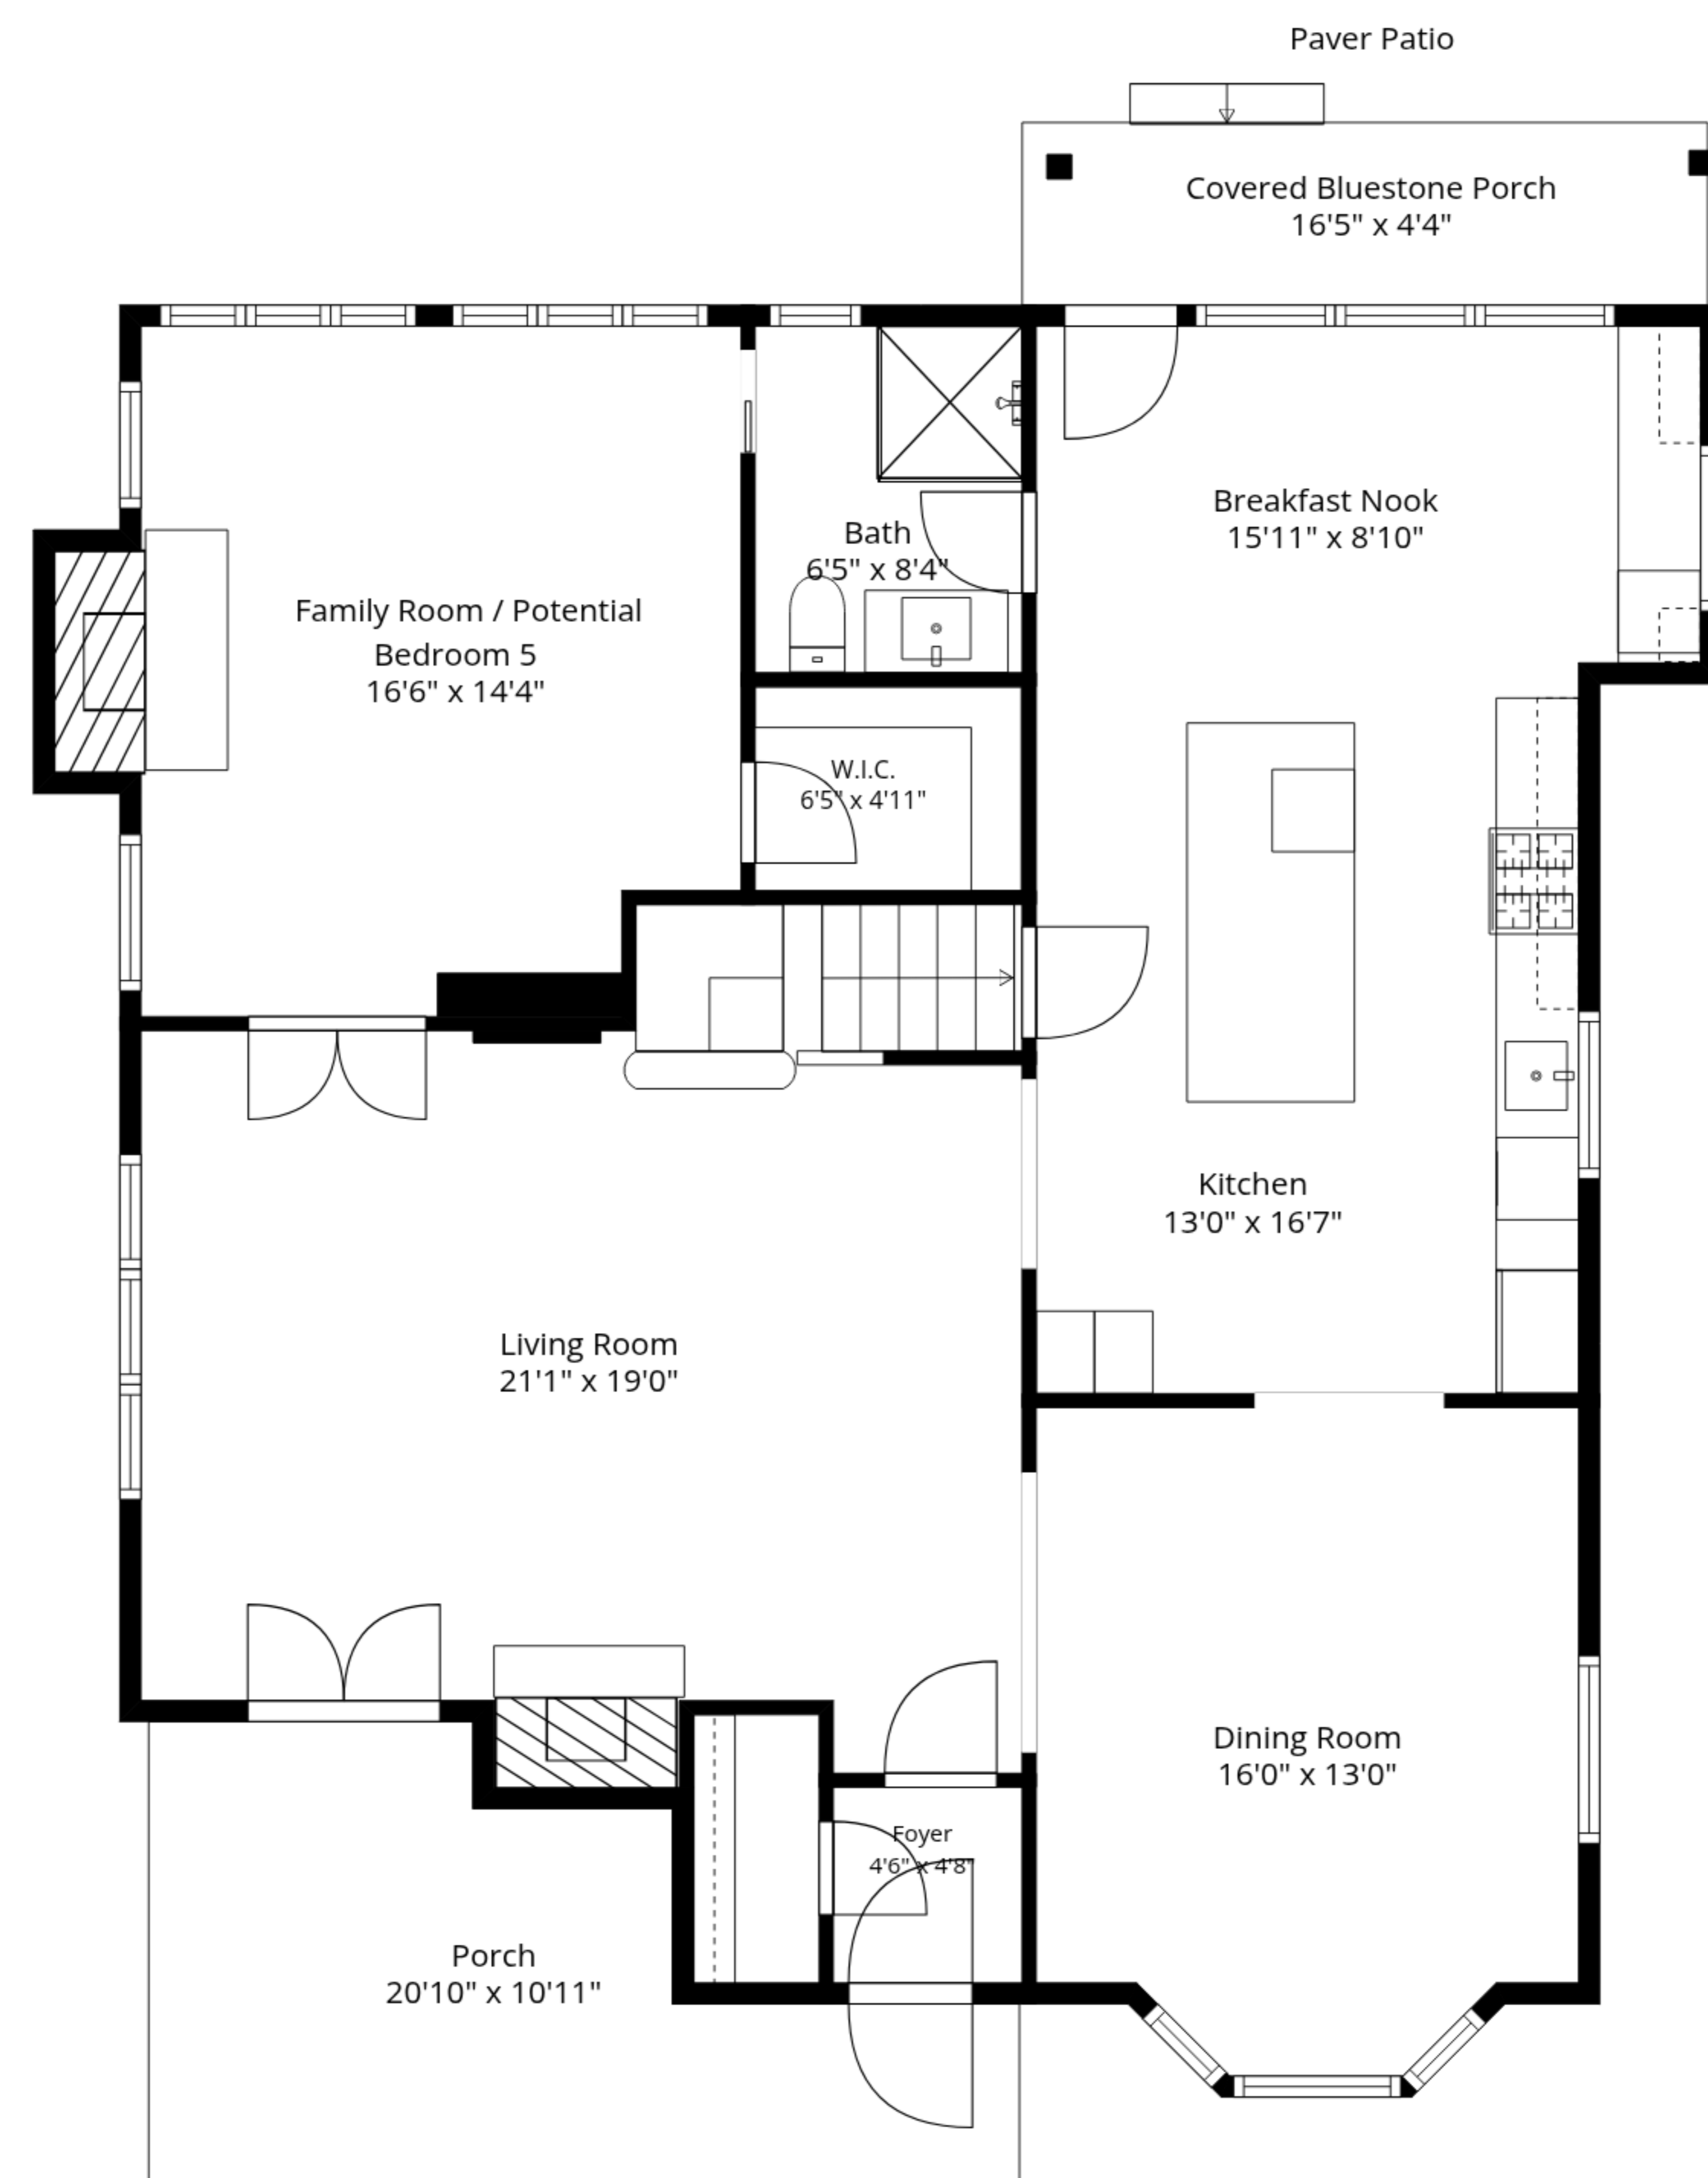

TOTAL: 2947 sq. ft

LOWER LEVEL: 549 sq. ft, 1st floor: 1326 sq. ft, 2nd floor: 1072 sq. ft

EXCLUDED AREAS: LAUNDRY HOOKUPS: 96 sq. ft, UTILITY: 104 sq. ft, COVERED BLUESTONE PORCH: 72 sq. ft,
 PORCH: 162 sq. ft, FIREPLACE: 13 sq. ft, WALLS: 213 sq. ft

Measurements Are Approximate - Deemed Highly Reliable But Not Guaranteed

TOTAL: 2947 sq. ft

LOWER LEVEL: 549 sq. ft, 1st floor: 1326 sq. ft, 2nd floor: 1072 sq. ft

EXCLUDED AREAS: LAUNDRY HOOKUPS: 96 sq. ft, UTILITY: 104 sq. ft, COVERED BLUESTONE PORCH: 72 sq. ft, PORCH: 162 sq. ft, FIREPLACE: 13 sq. ft, WALLS: 213 sq. ft

1st Floor

Lower Level

2nd Floor

TOTAL: 2947 sq. ft

LOWER LEVEL: 549 sq. ft, 1st floor: 1326 sq. ft, 2nd floor: 1072 sq. ft

EXCLUDED AREAS: LAUNDRY HOOKUPS: 96 sq. ft, UTILITY: 104 sq. ft, COVERED BLUESTONE PORCH: 72 sq. ft, PORCH: 162 sq. ft, FIREPLACE: 13 sq. ft, WALLS: 213 sq. ft