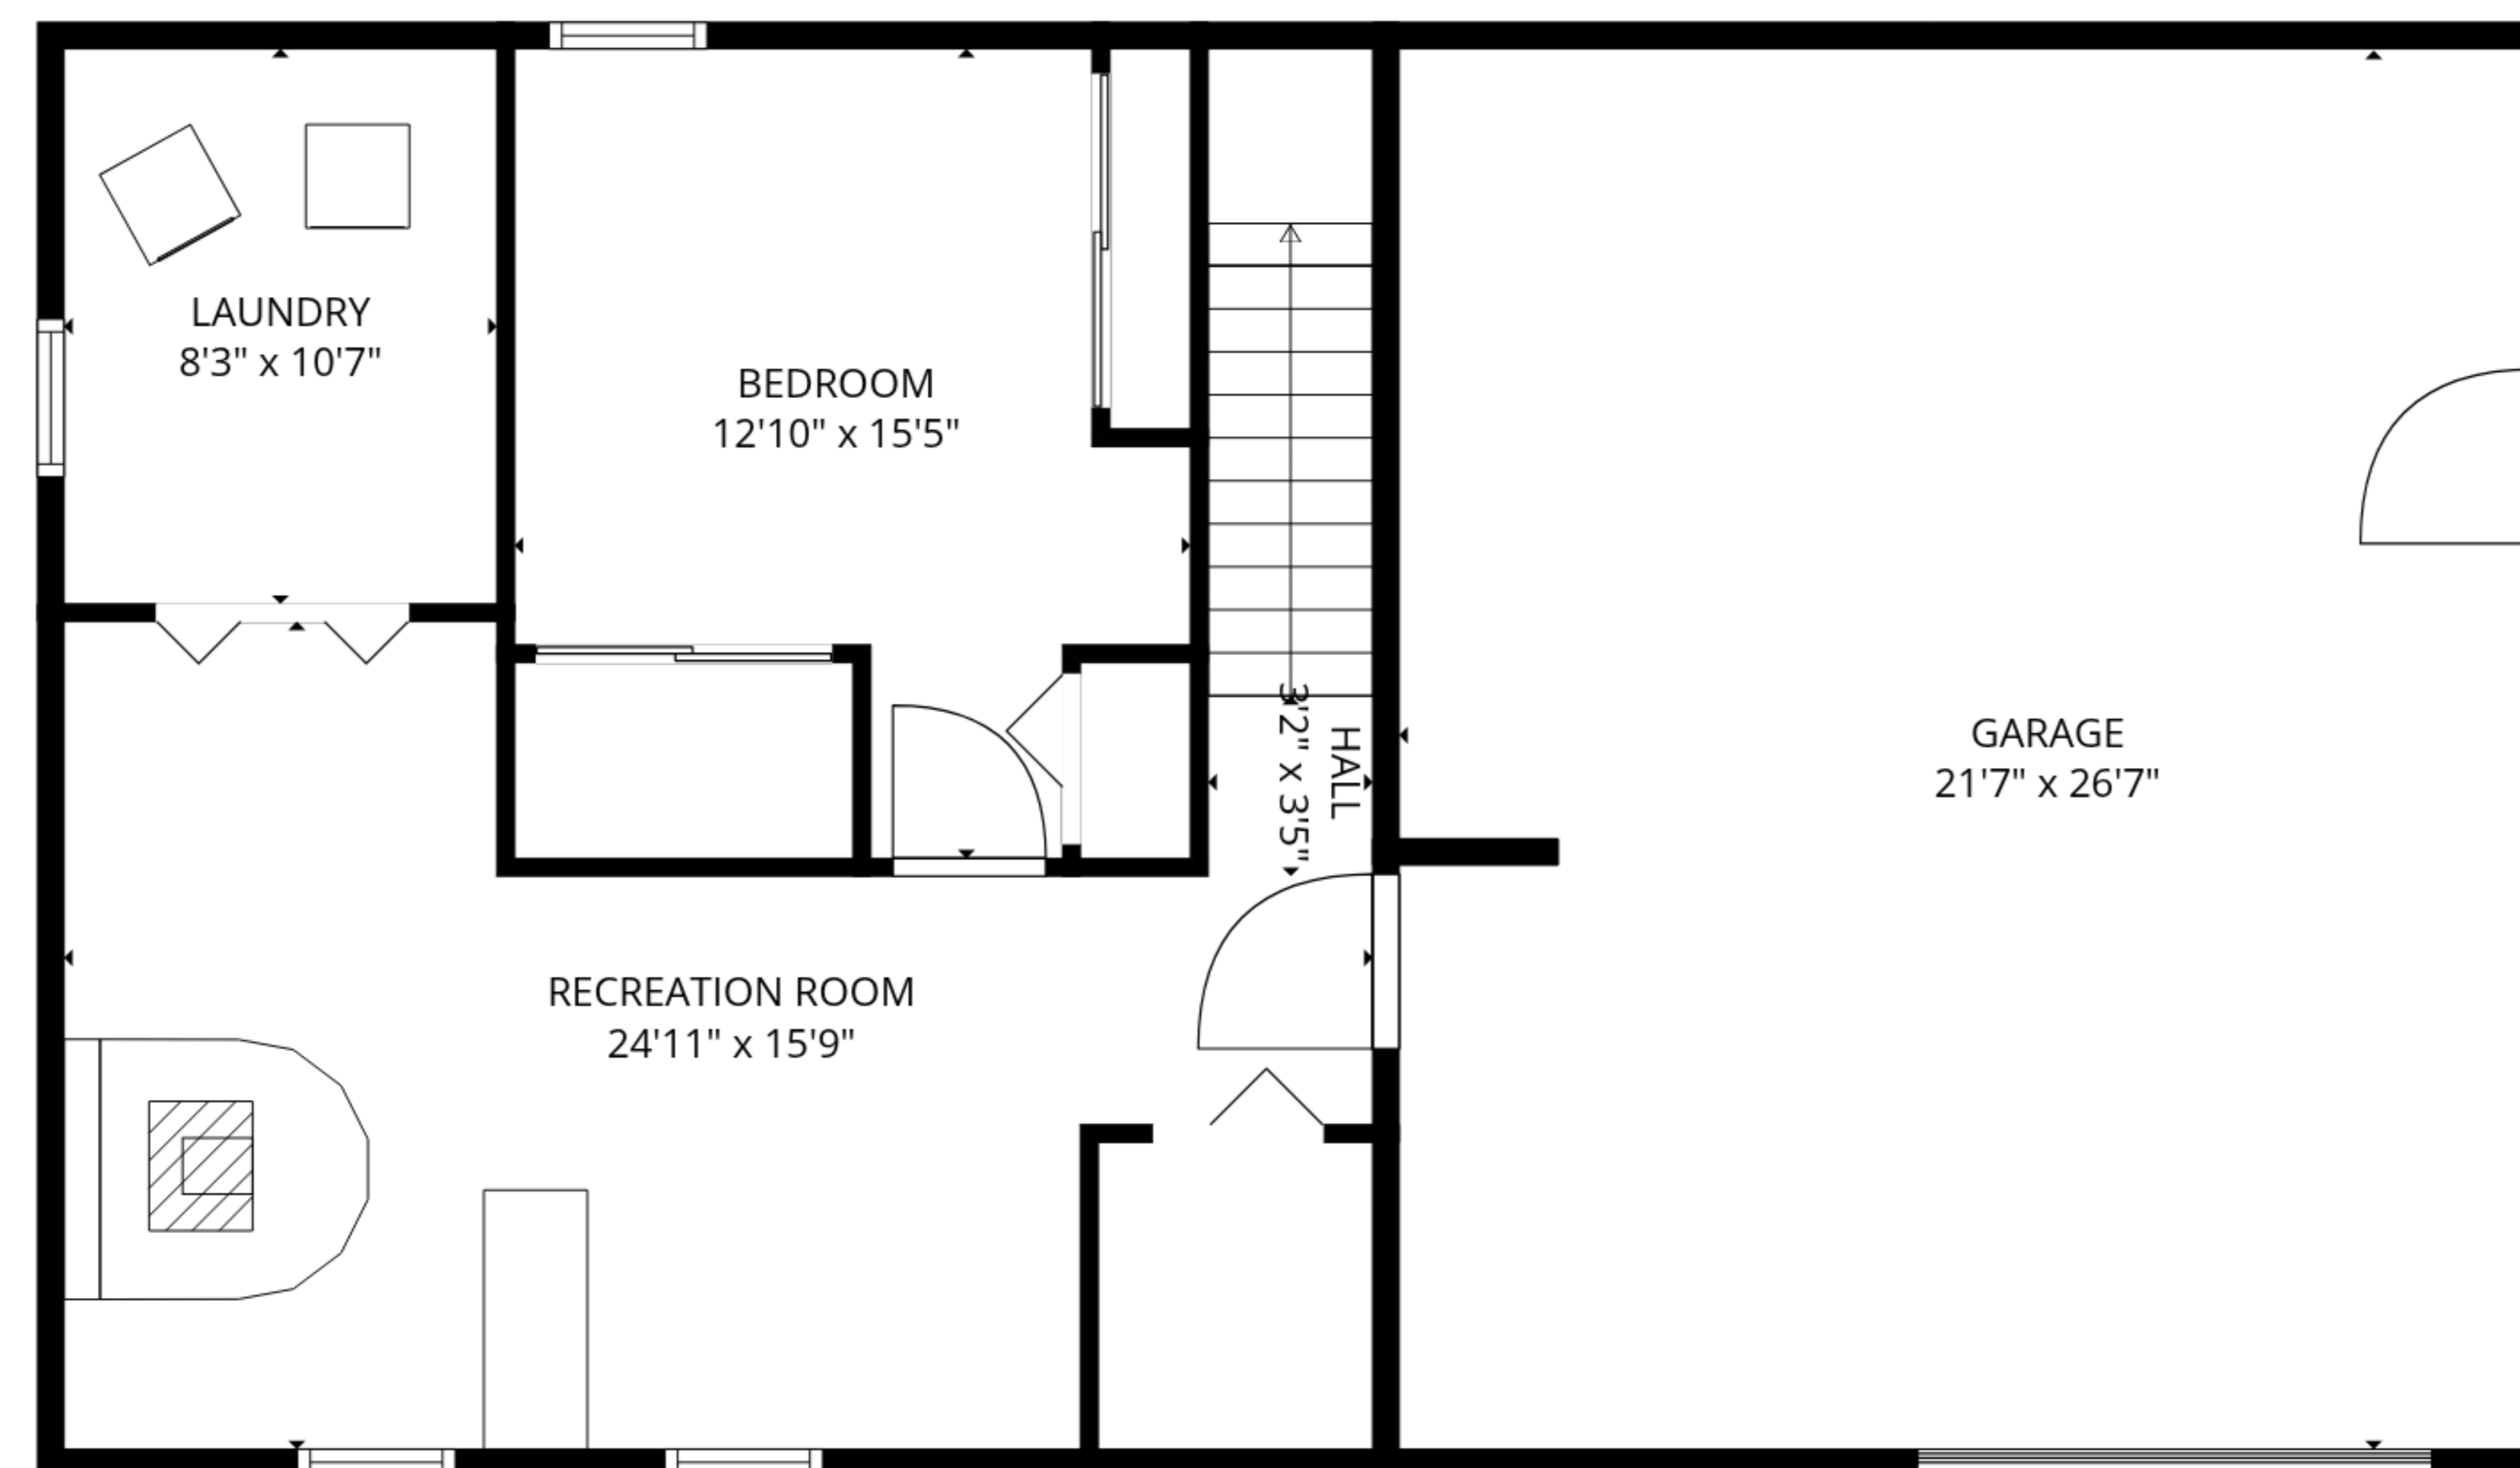

TOTAL: 1915 sq. ft

1st floor: 663 sq. ft, 2nd floor: 1252 sq. ft

EXCLUDED AREAS: GARAGE: 574 sq. ft, DECK: 248 sq. ft, WALLS: 164 sq. ft

TOTAL: 1915 sq. ft
 1st floor: 663 sq. ft, 2nd floor: 1252 sq. ft
 EXCLUDED AREAS: GARAGE: 574 sq. ft, DECK: 248 sq. ft, WALLS: 164 sq. ft

2nd floor

1st floor

TOTAL: 1915 sq. ft
 1st floor: 663 sq. ft, 2nd floor: 1252 sq. ft
 EXCLUDED AREAS: GARAGE: 574 sq. ft, DECK: 248 sq. ft, WALLS: 164 sq. ft