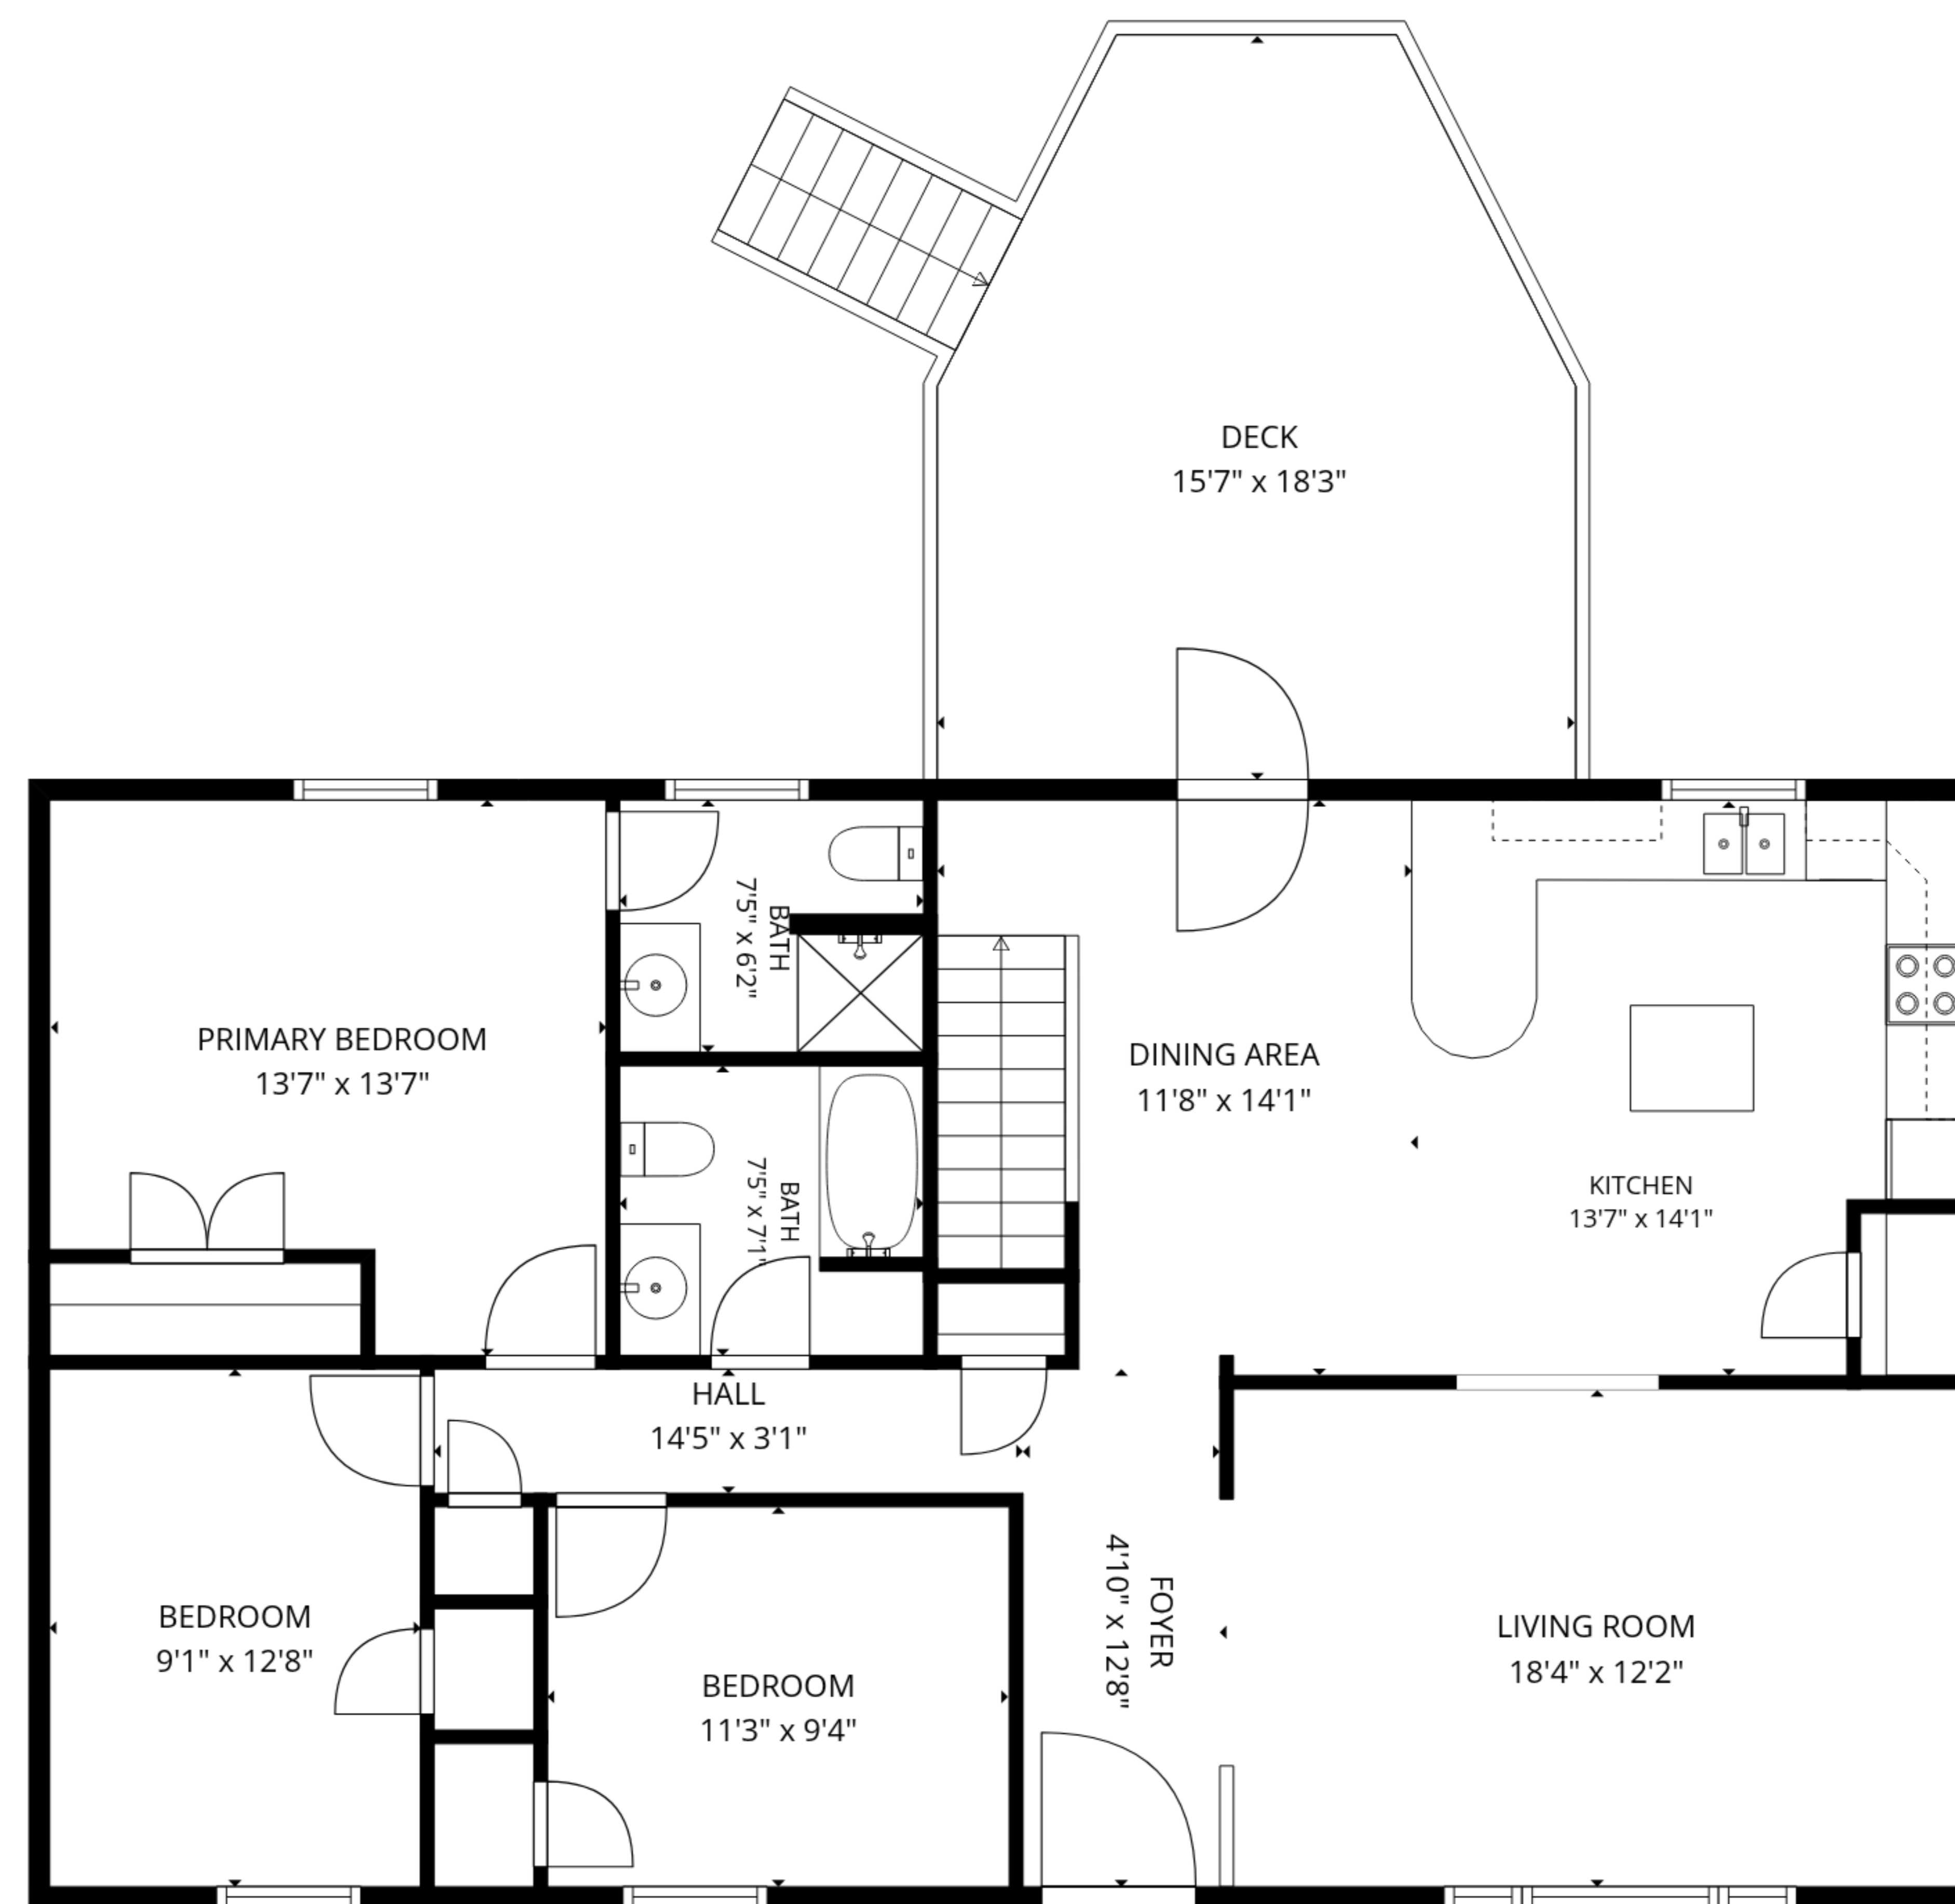

TOTAL: 1915 sq. ft

1st floor: 663 sq. ft, 2nd floor: 1252 sq. ft

EXCLUDED AREAS: GARAGE: 574 sq. ft, DECK: 248 sq. ft, WALLS: 164 sq. ft

TOTAL: 1915 sq. ft
 1st floor: 663 sq. ft, 2nd floor: 1252 sq. ft
 EXCLUDED AREAS: GARAGE: 574 sq. ft, DECK: 248 sq. ft, WALLS: 164 sq. ft

2nd floor

1st floor

TOTAL: 1915 sq. ft
 1st floor: 663 sq. ft, 2nd floor: 1252 sq. ft
 EXCLUDED AREAS: GARAGE: 574 sq. ft, DECK: 248 sq. ft, WALLS: 164 sq. ft