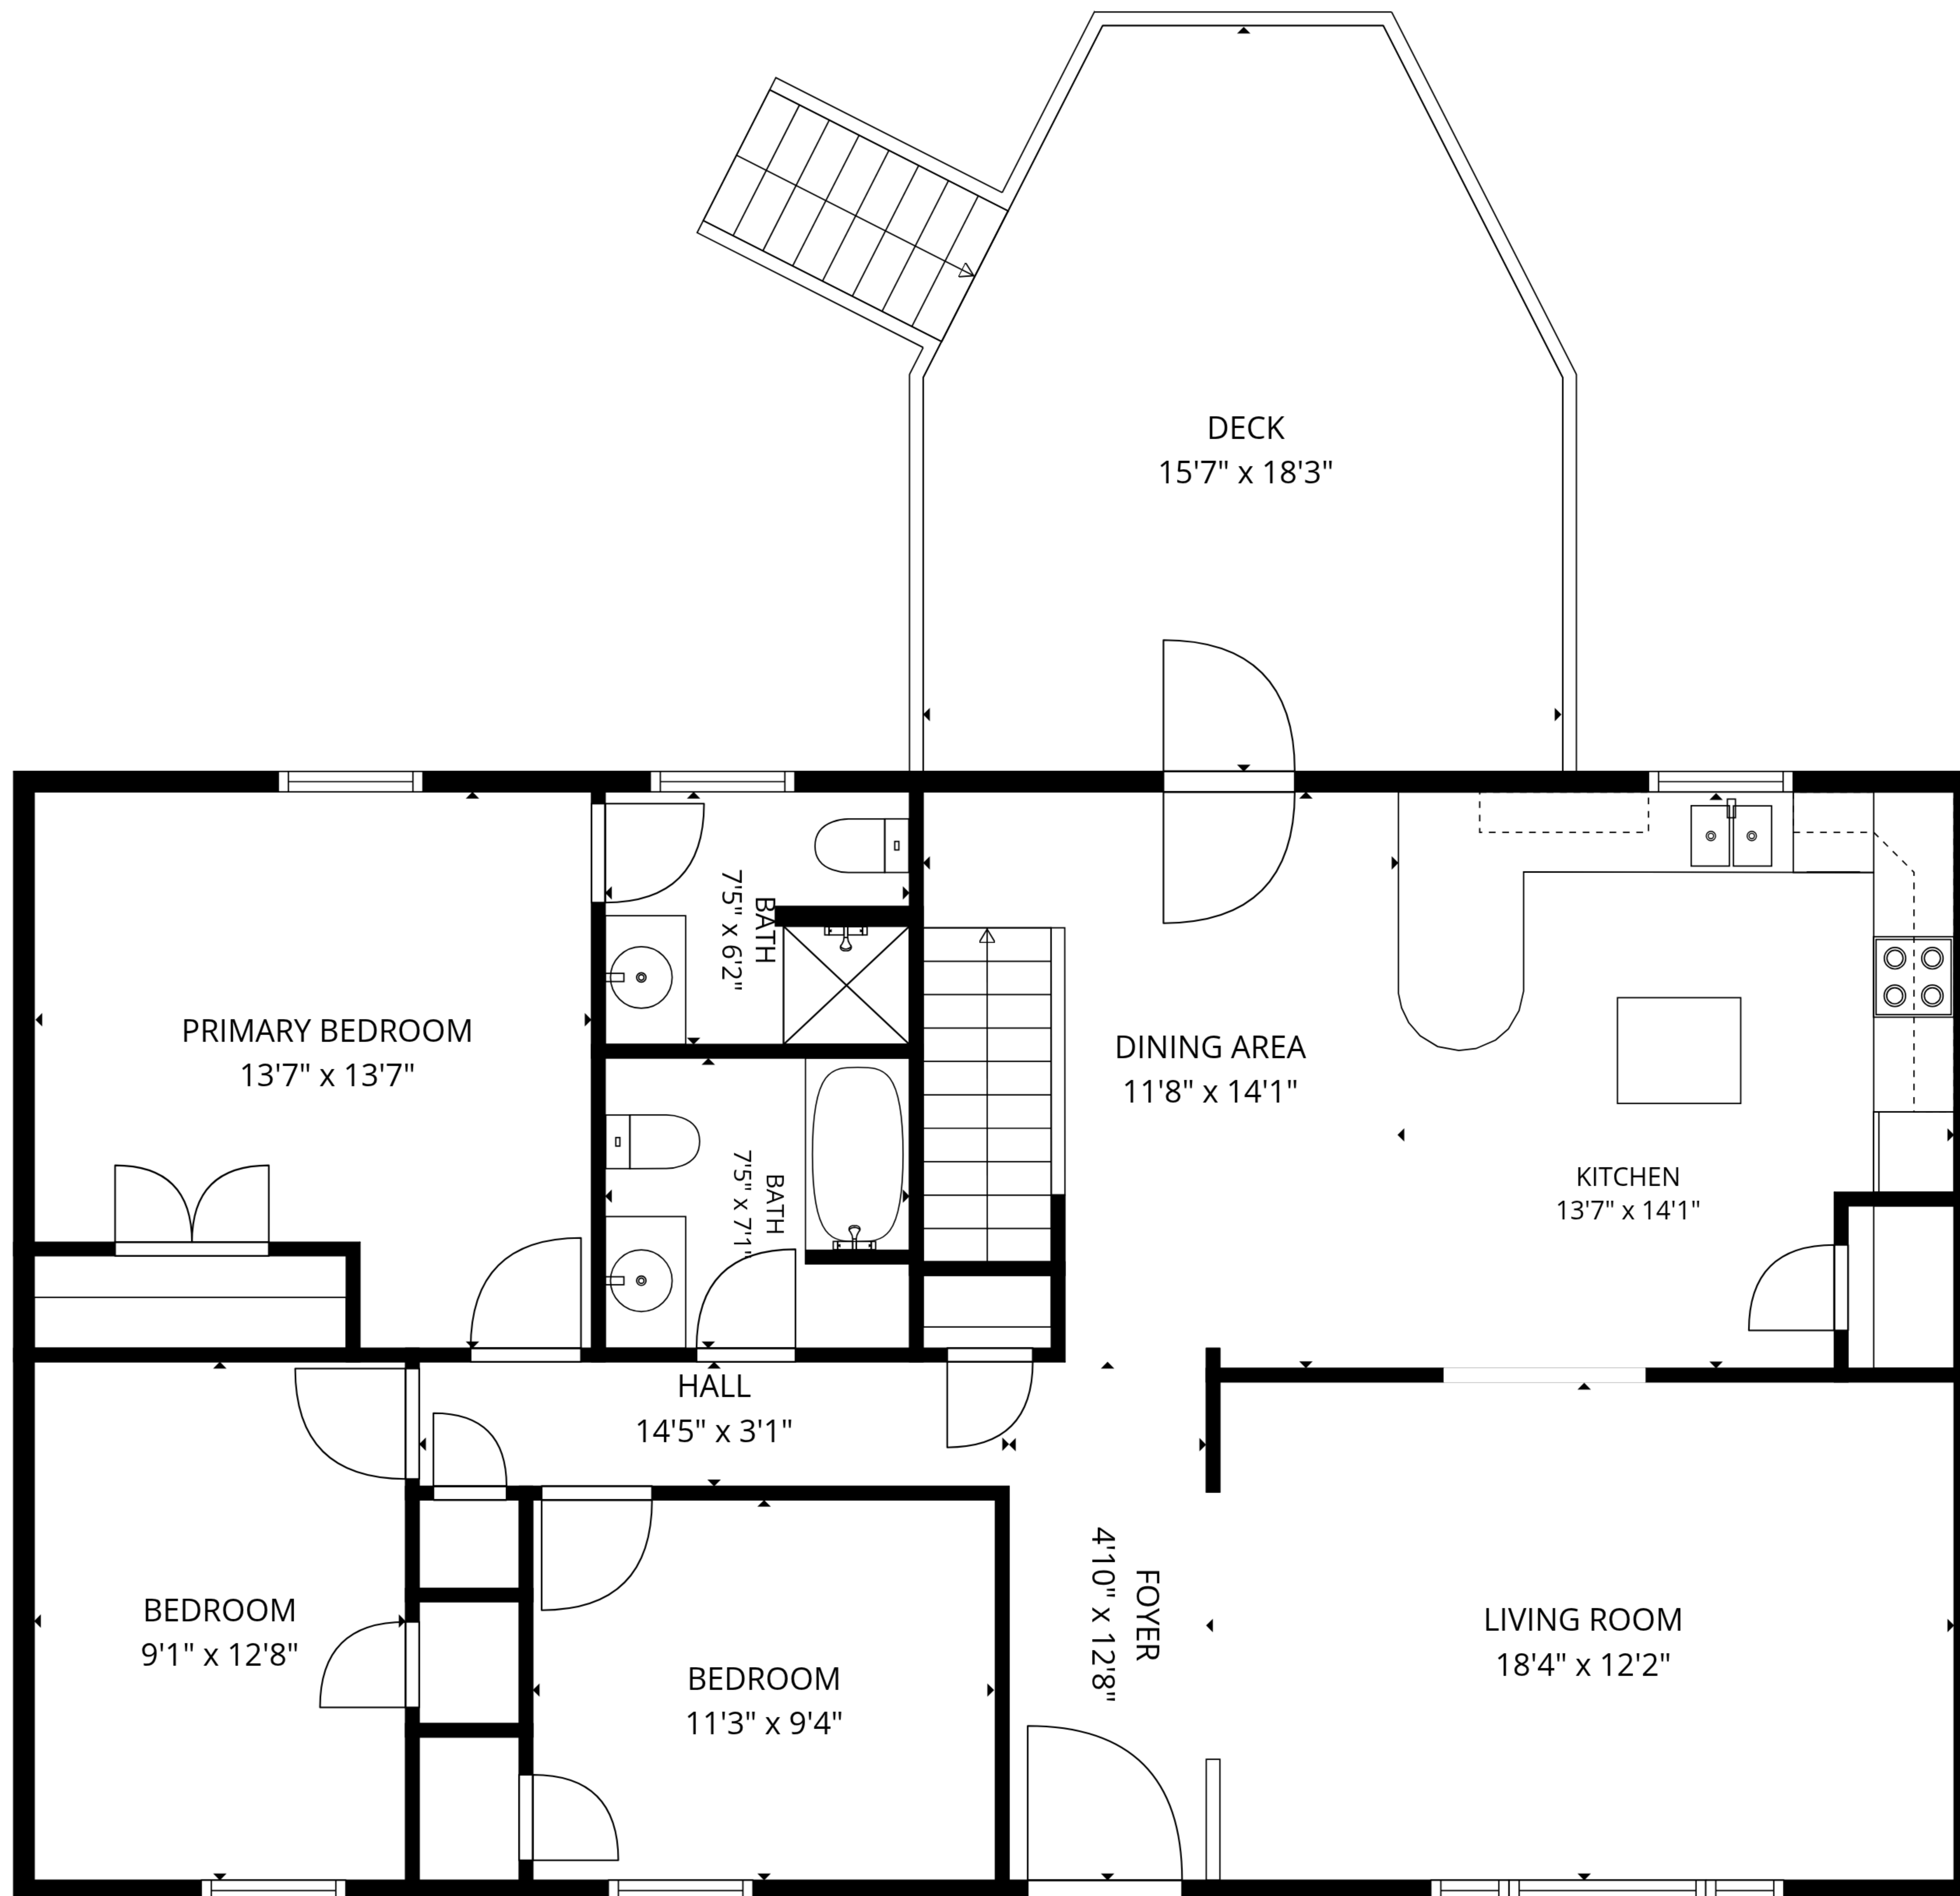

TOTAL: 1915 sq. ft

1st floor: 663 sq. ft, 2nd floor: 1252 sq. ft

EXCLUDED AREAS: GARAGE: 574 sq. ft, DECK: 248 sq. ft, WALLS: 164 sq. ft

TOTAL: 1915 sq. ft
 1st floor: 663 sq. ft, 2nd floor: 1252 sq. ft
 EXCLUDED AREAS: GARAGE: 574 sq. ft, DECK: 248 sq. ft, WALLS: 164 sq. ft

2nd floor

1st floor

TOTAL: 1915 sq. ft
 1st floor: 663 sq. ft, 2nd floor: 1252 sq. ft
 EXCLUDED AREAS: GARAGE: 574 sq. ft, DECK: 248 sq. ft, WALLS: 164 sq. ft