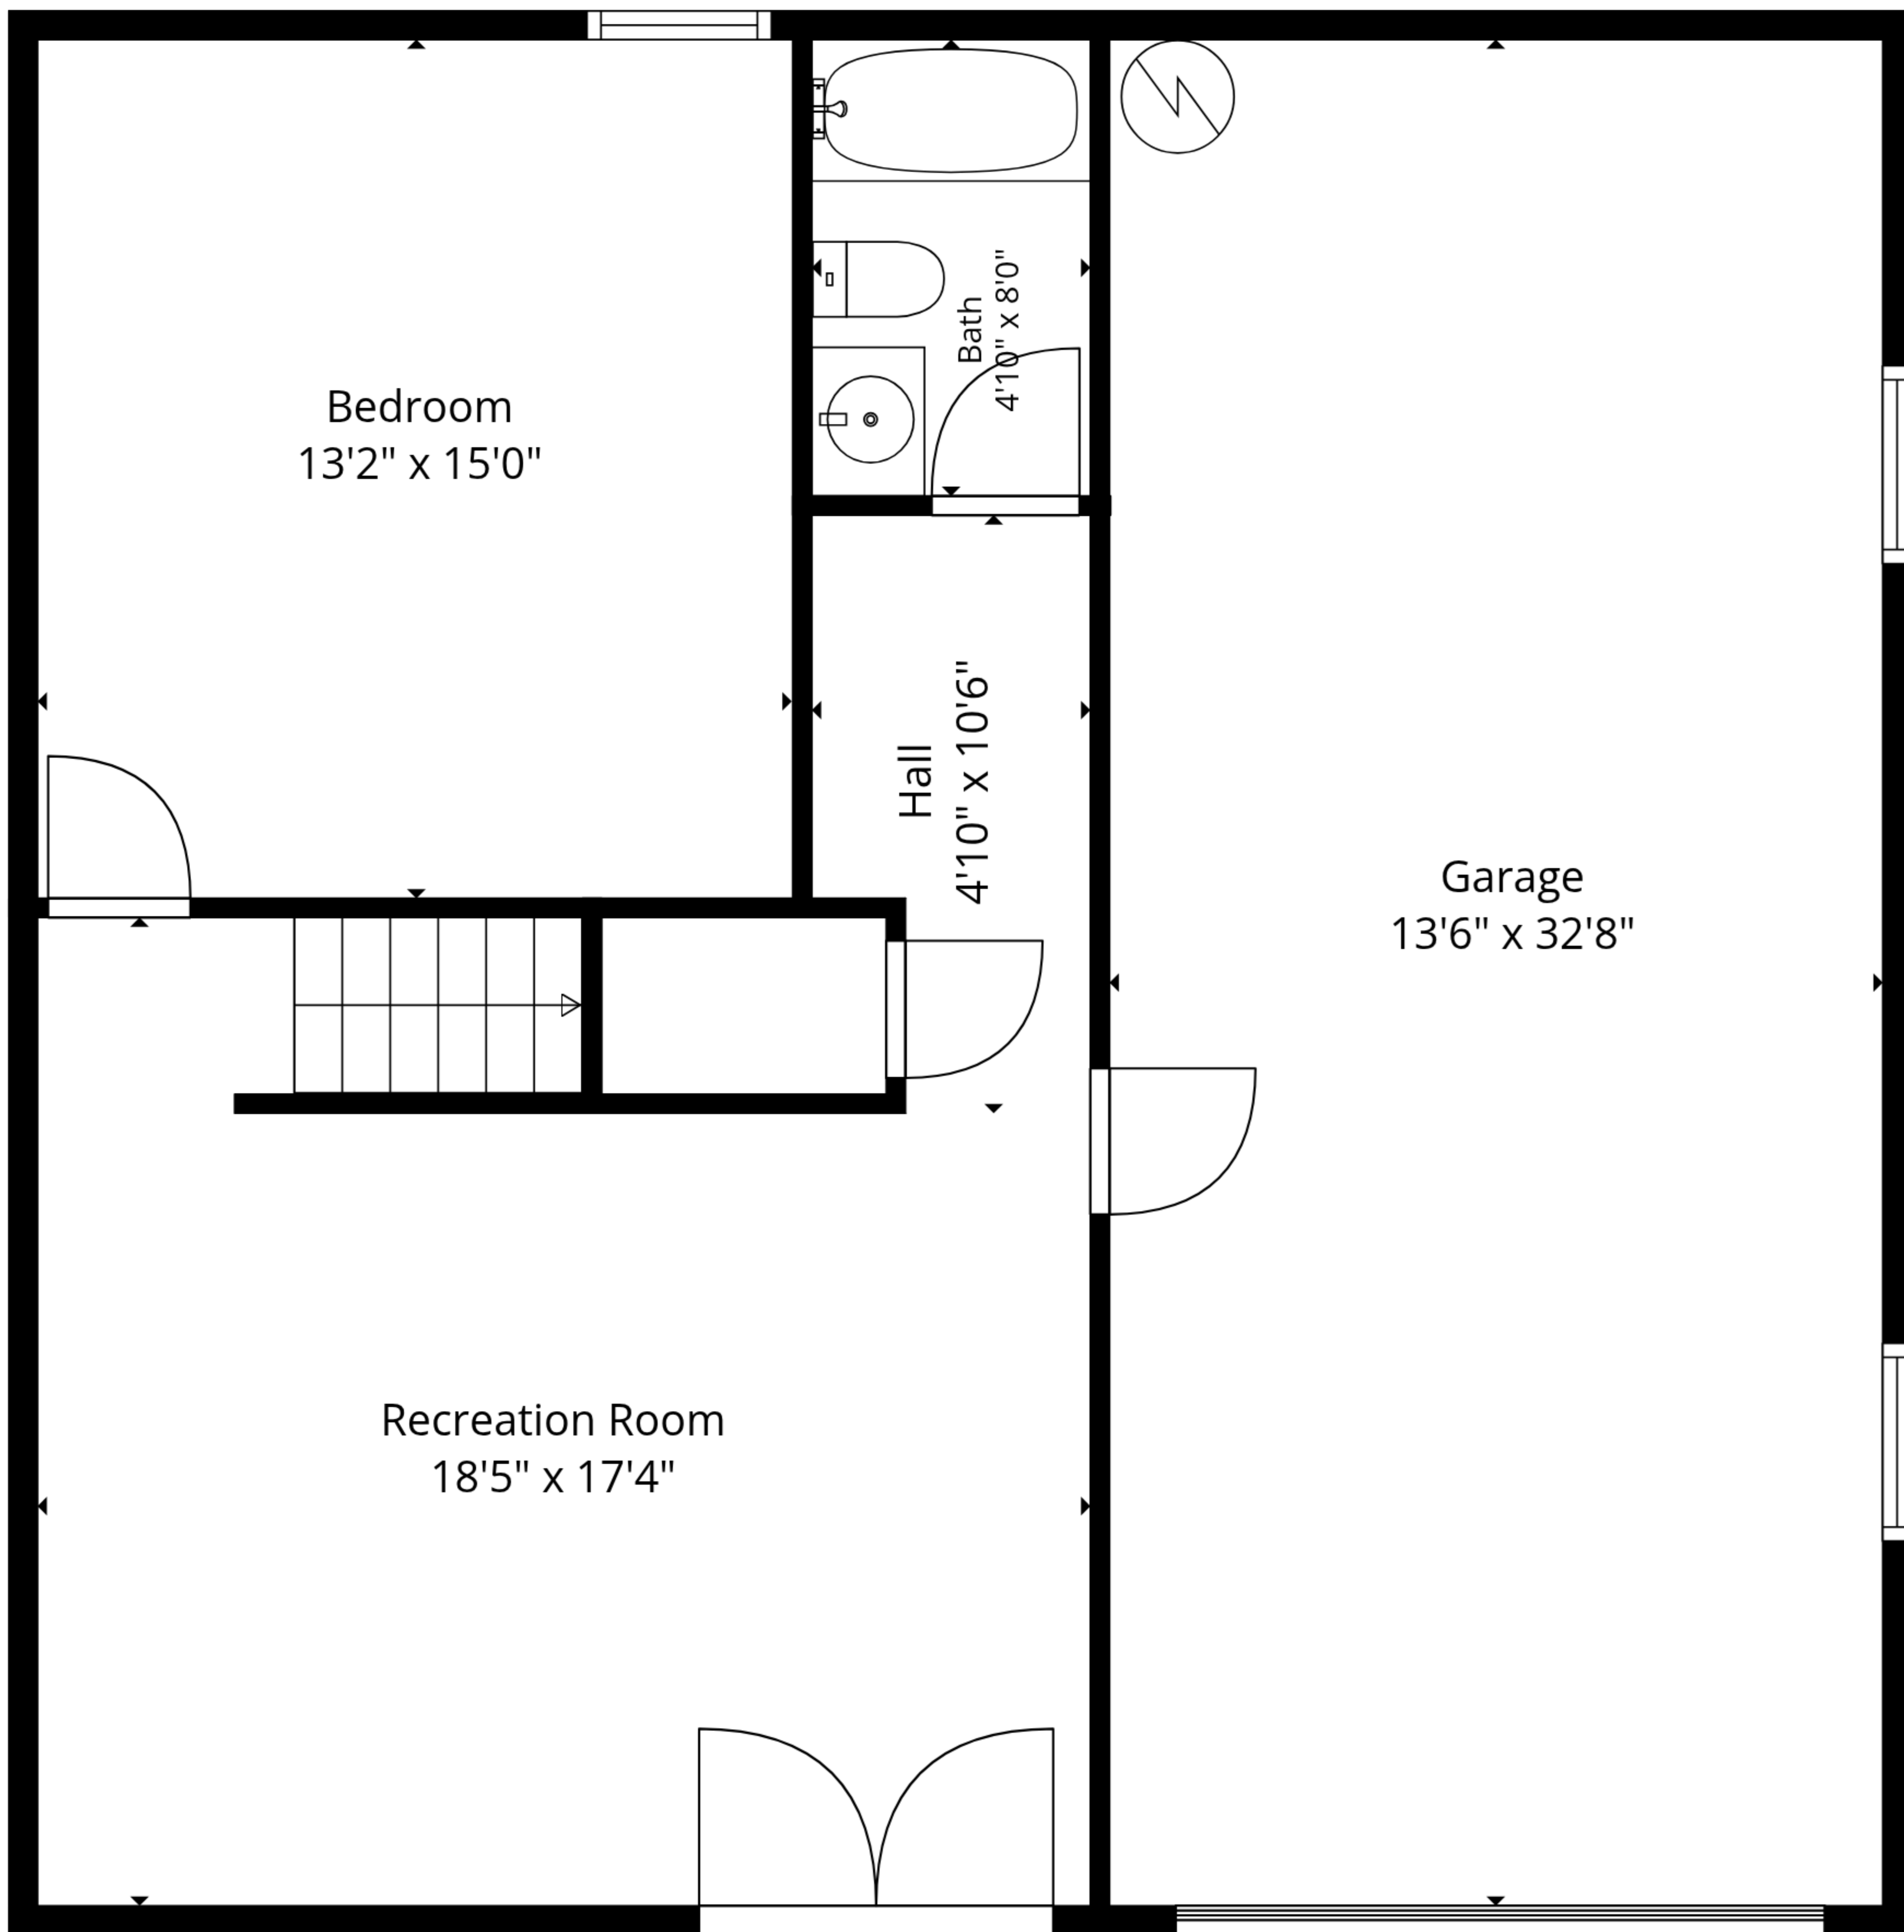

**TOTAL: 1654 sq. ft**  
 1st floor: 600 sq. ft, 2nd floor: 1054 sq. ft  
 EXCLUDED AREAS: GARAGE: 442 sq. ft, PORCH: 206 sq. ft, WALLS: 142 sq. ft

**TOTAL: 1654 sq. ft**  
 1st floor: 600 sq. ft, 2nd floor: 1054 sq. ft  
 EXCLUDED AREAS: GARAGE: 442 sq. ft, PORCH: 206 sq. ft, WALLS: 142 sq. ft

1st Floor

2nd Floor

**TOTAL: 1654 sq. ft**  
 1st floor: 600 sq. ft, 2nd floor: 1054 sq. ft  
 EXCLUDED AREAS: GARAGE: 442 sq. ft, PORCH: 206 sq. ft, WALLS: 142 sq. ft