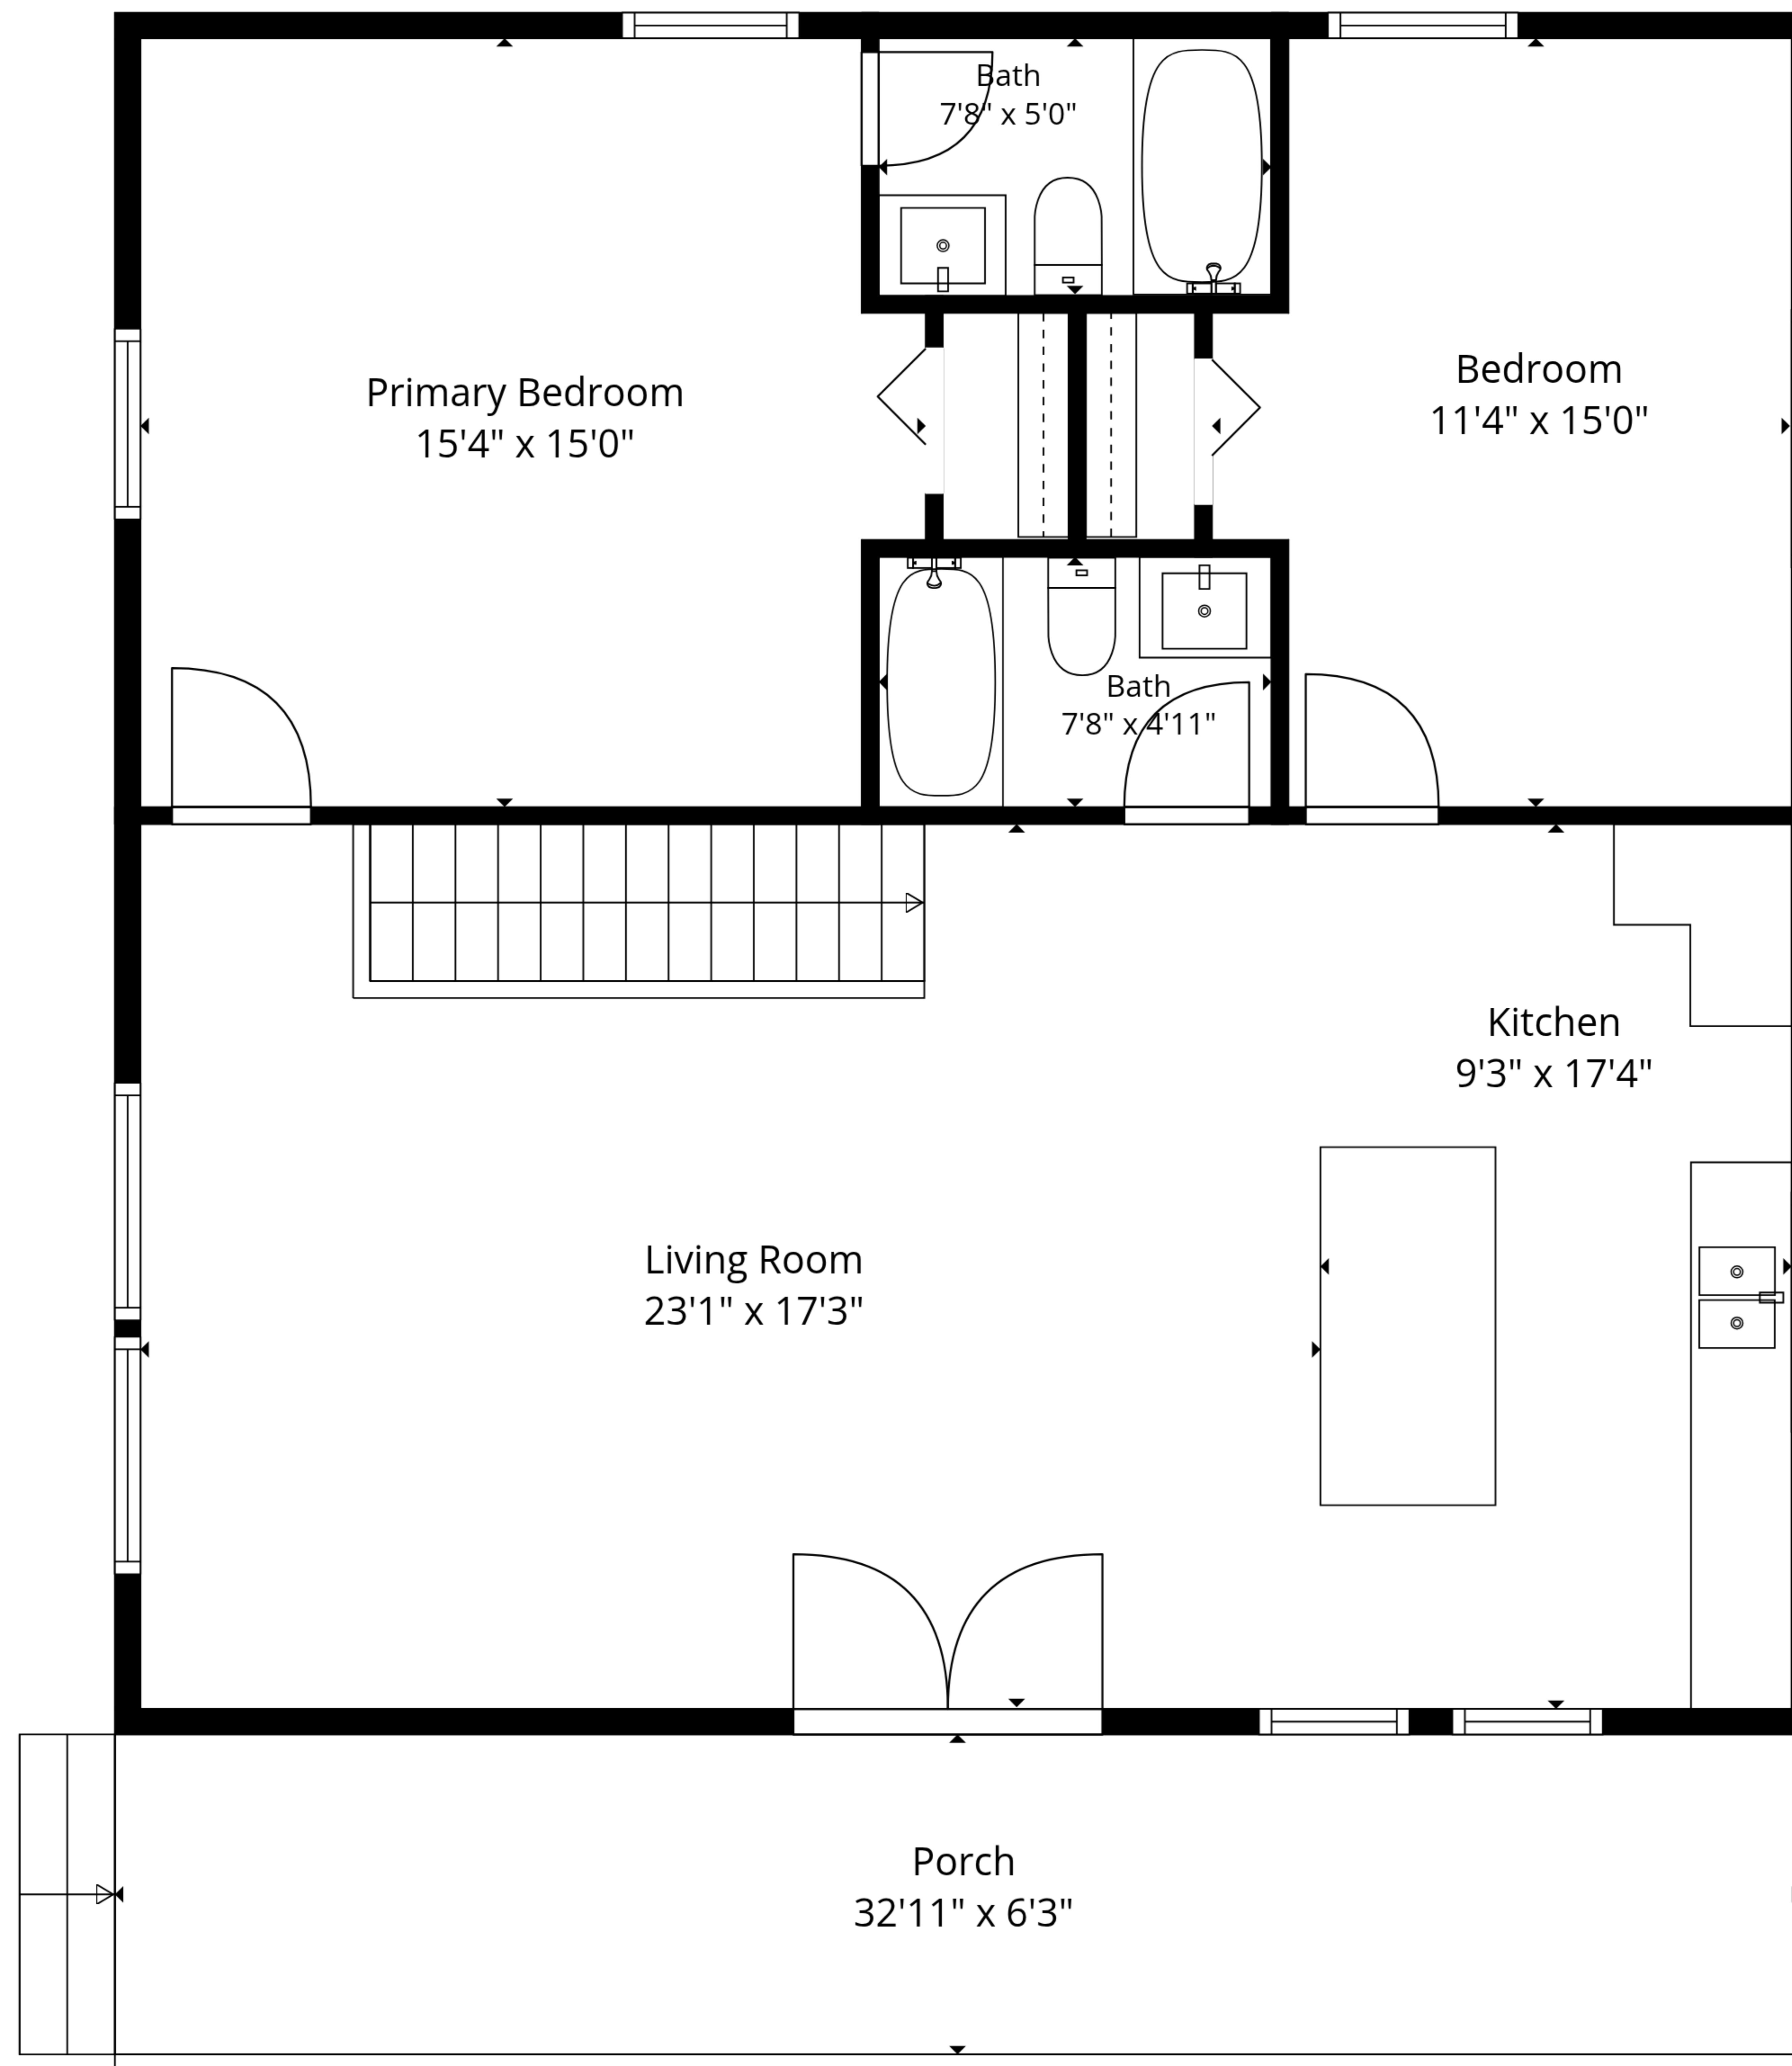

**TOTAL: 1654 sq. ft**  
 1st floor: 600 sq. ft, 2nd floor: 1054 sq. ft  
 EXCLUDED AREAS: GARAGE: 442 sq. ft, PORCH: 206 sq. ft, WALLS: 142 sq. ft

**TOTAL: 1654 sq. ft**  
 1st floor: 600 sq. ft, 2nd floor: 1054 sq. ft  
 EXCLUDED AREAS: GARAGE: 442 sq. ft, PORCH: 206 sq. ft, WALLS: 142 sq. ft

1st Floor

2nd Floor

**TOTAL: 1654 sq. ft**  
 1st floor: 600 sq. ft, 2nd floor: 1054 sq. ft  
 EXCLUDED AREAS: GARAGE: 442 sq. ft, PORCH: 206 sq. ft, WALLS: 142 sq. ft