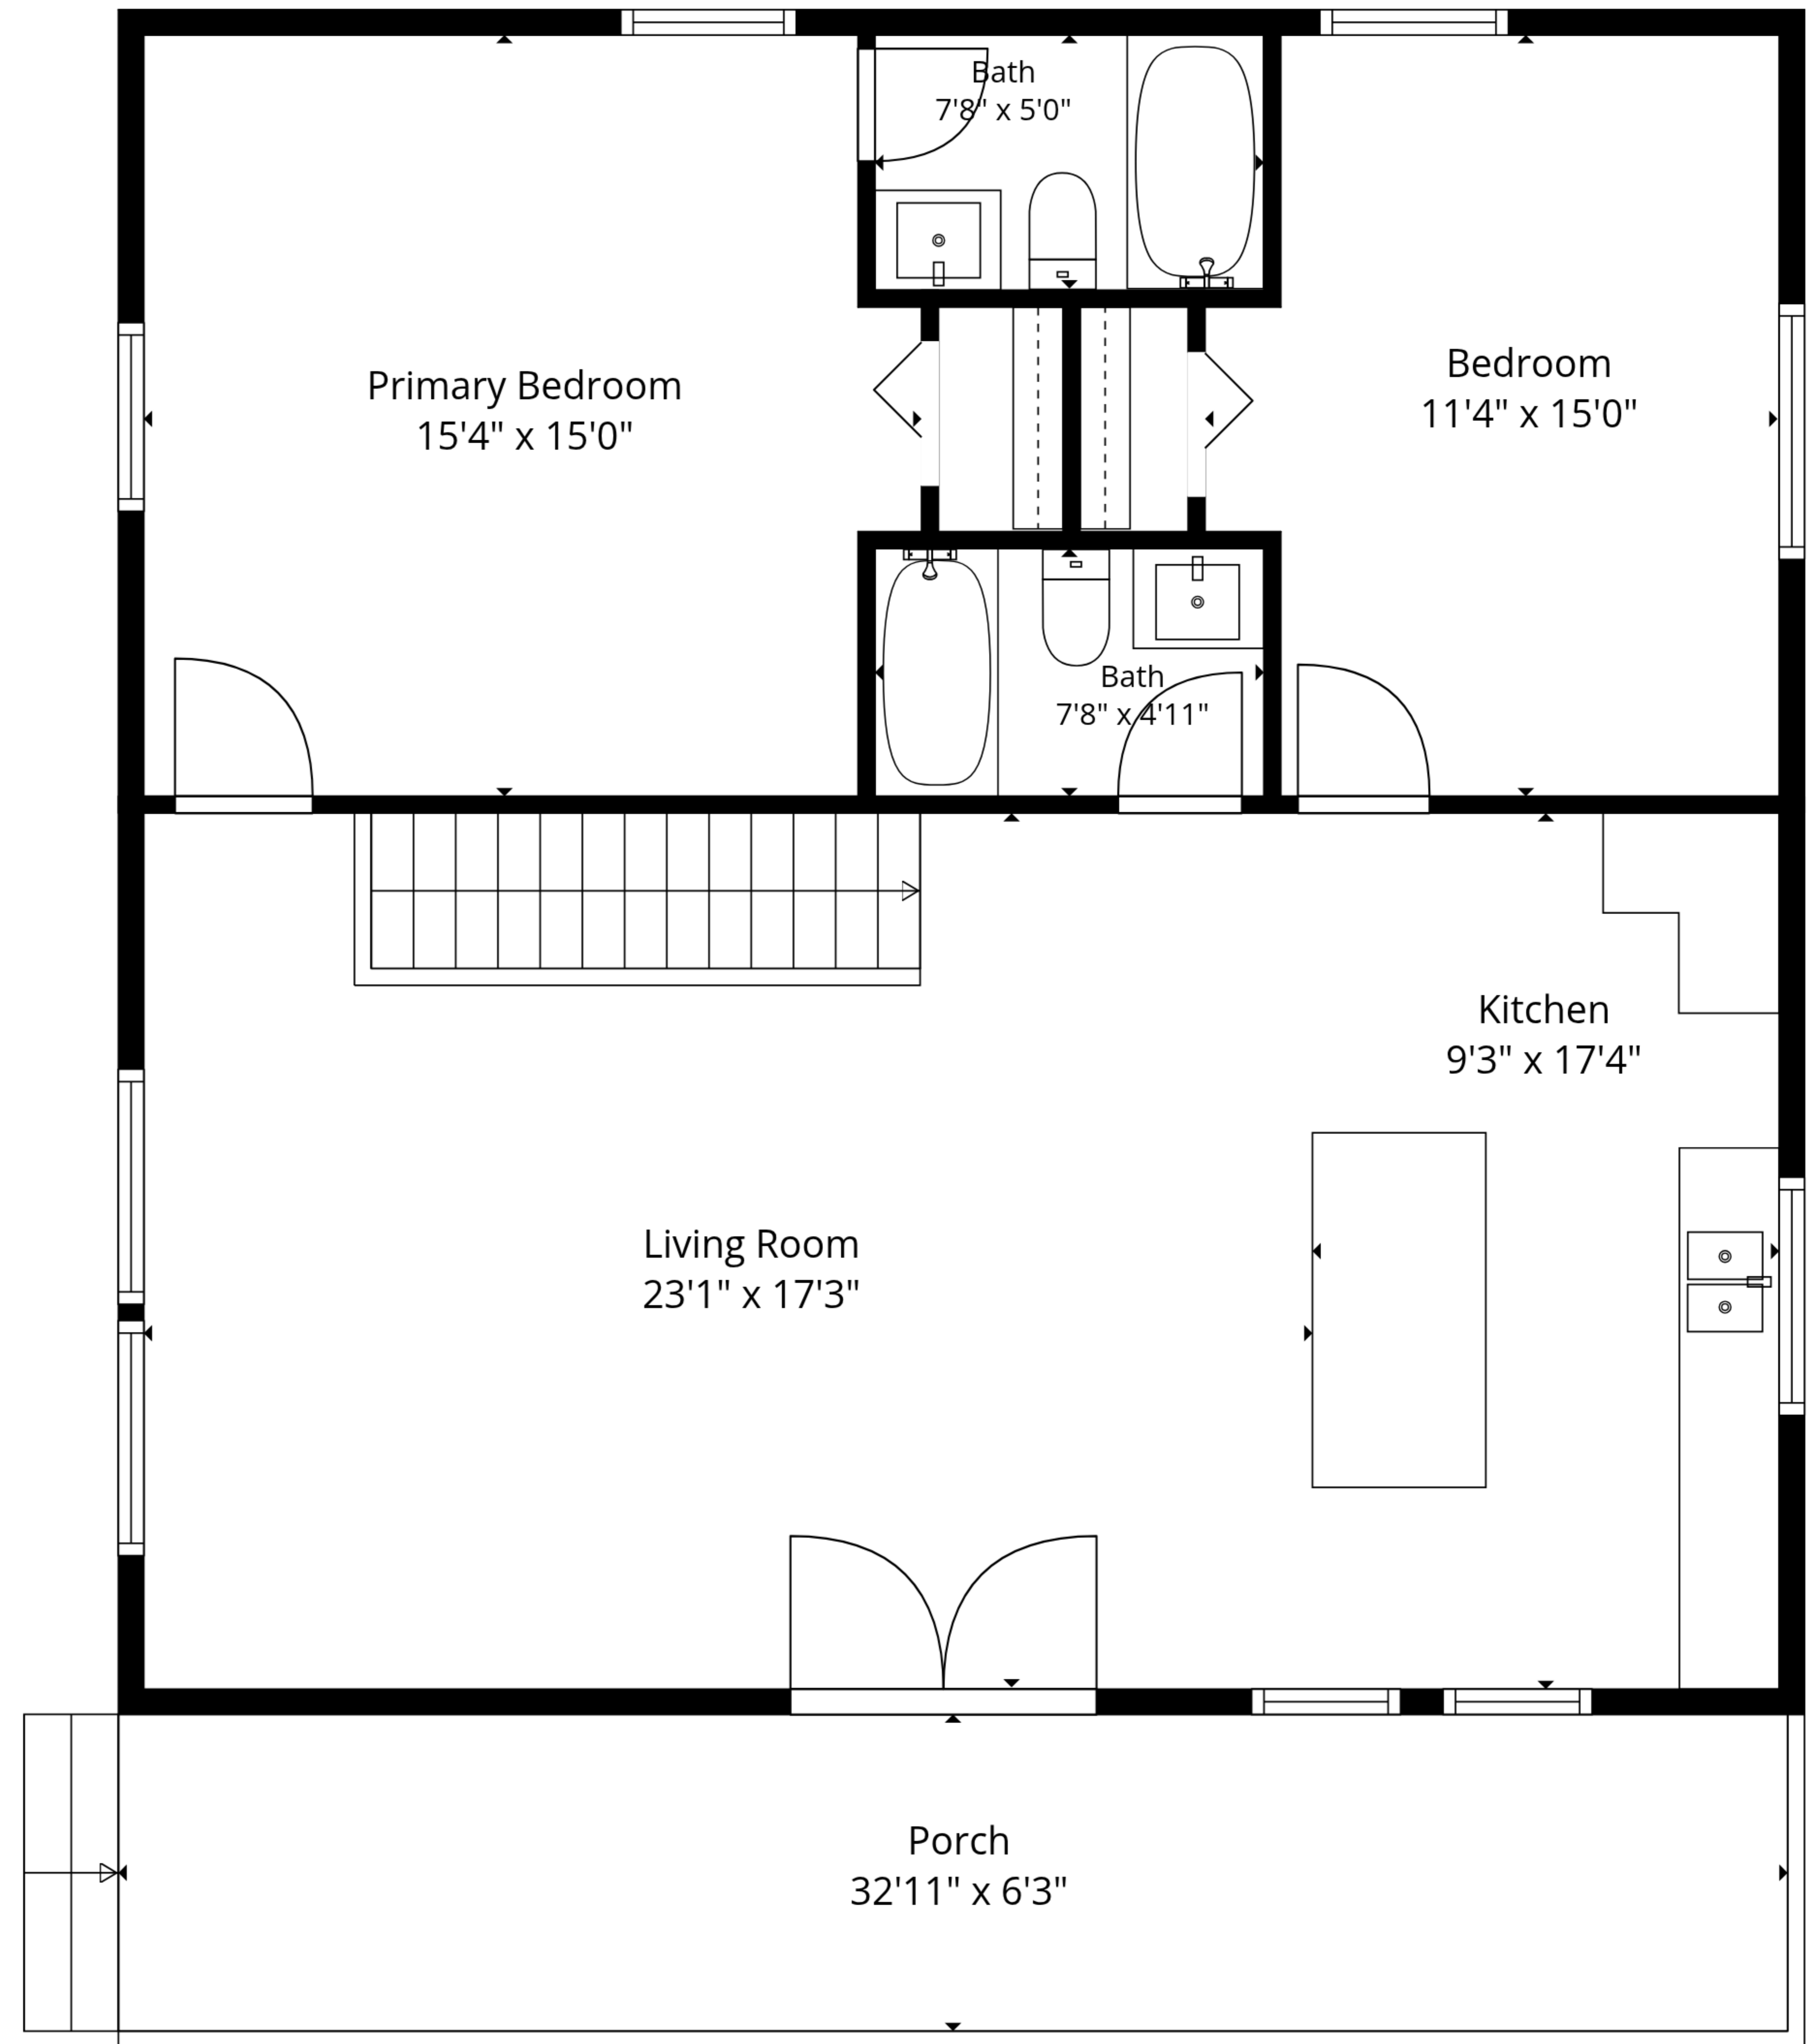

**TOTAL: 1654 sq. ft**  
 1st floor: 600 sq. ft, 2nd floor: 1054 sq. ft  
 EXCLUDED AREAS: GARAGE: 442 sq. ft, PORCH: 206 sq. ft, WALLS: 142 sq. ft

**TOTAL: 1654 sq. ft**  
 1st floor: 600 sq. ft, 2nd floor: 1054 sq. ft  
 EXCLUDED AREAS: GARAGE: 442 sq. ft, PORCH: 206 sq. ft, WALLS: 142 sq. ft

1st Floor

2nd Floor

**TOTAL: 1654 sq. ft**  
 1st floor: 600 sq. ft, 2nd floor: 1054 sq. ft  
 EXCLUDED AREAS: GARAGE: 442 sq. ft, PORCH: 206 sq. ft, WALLS: 142 sq. ft