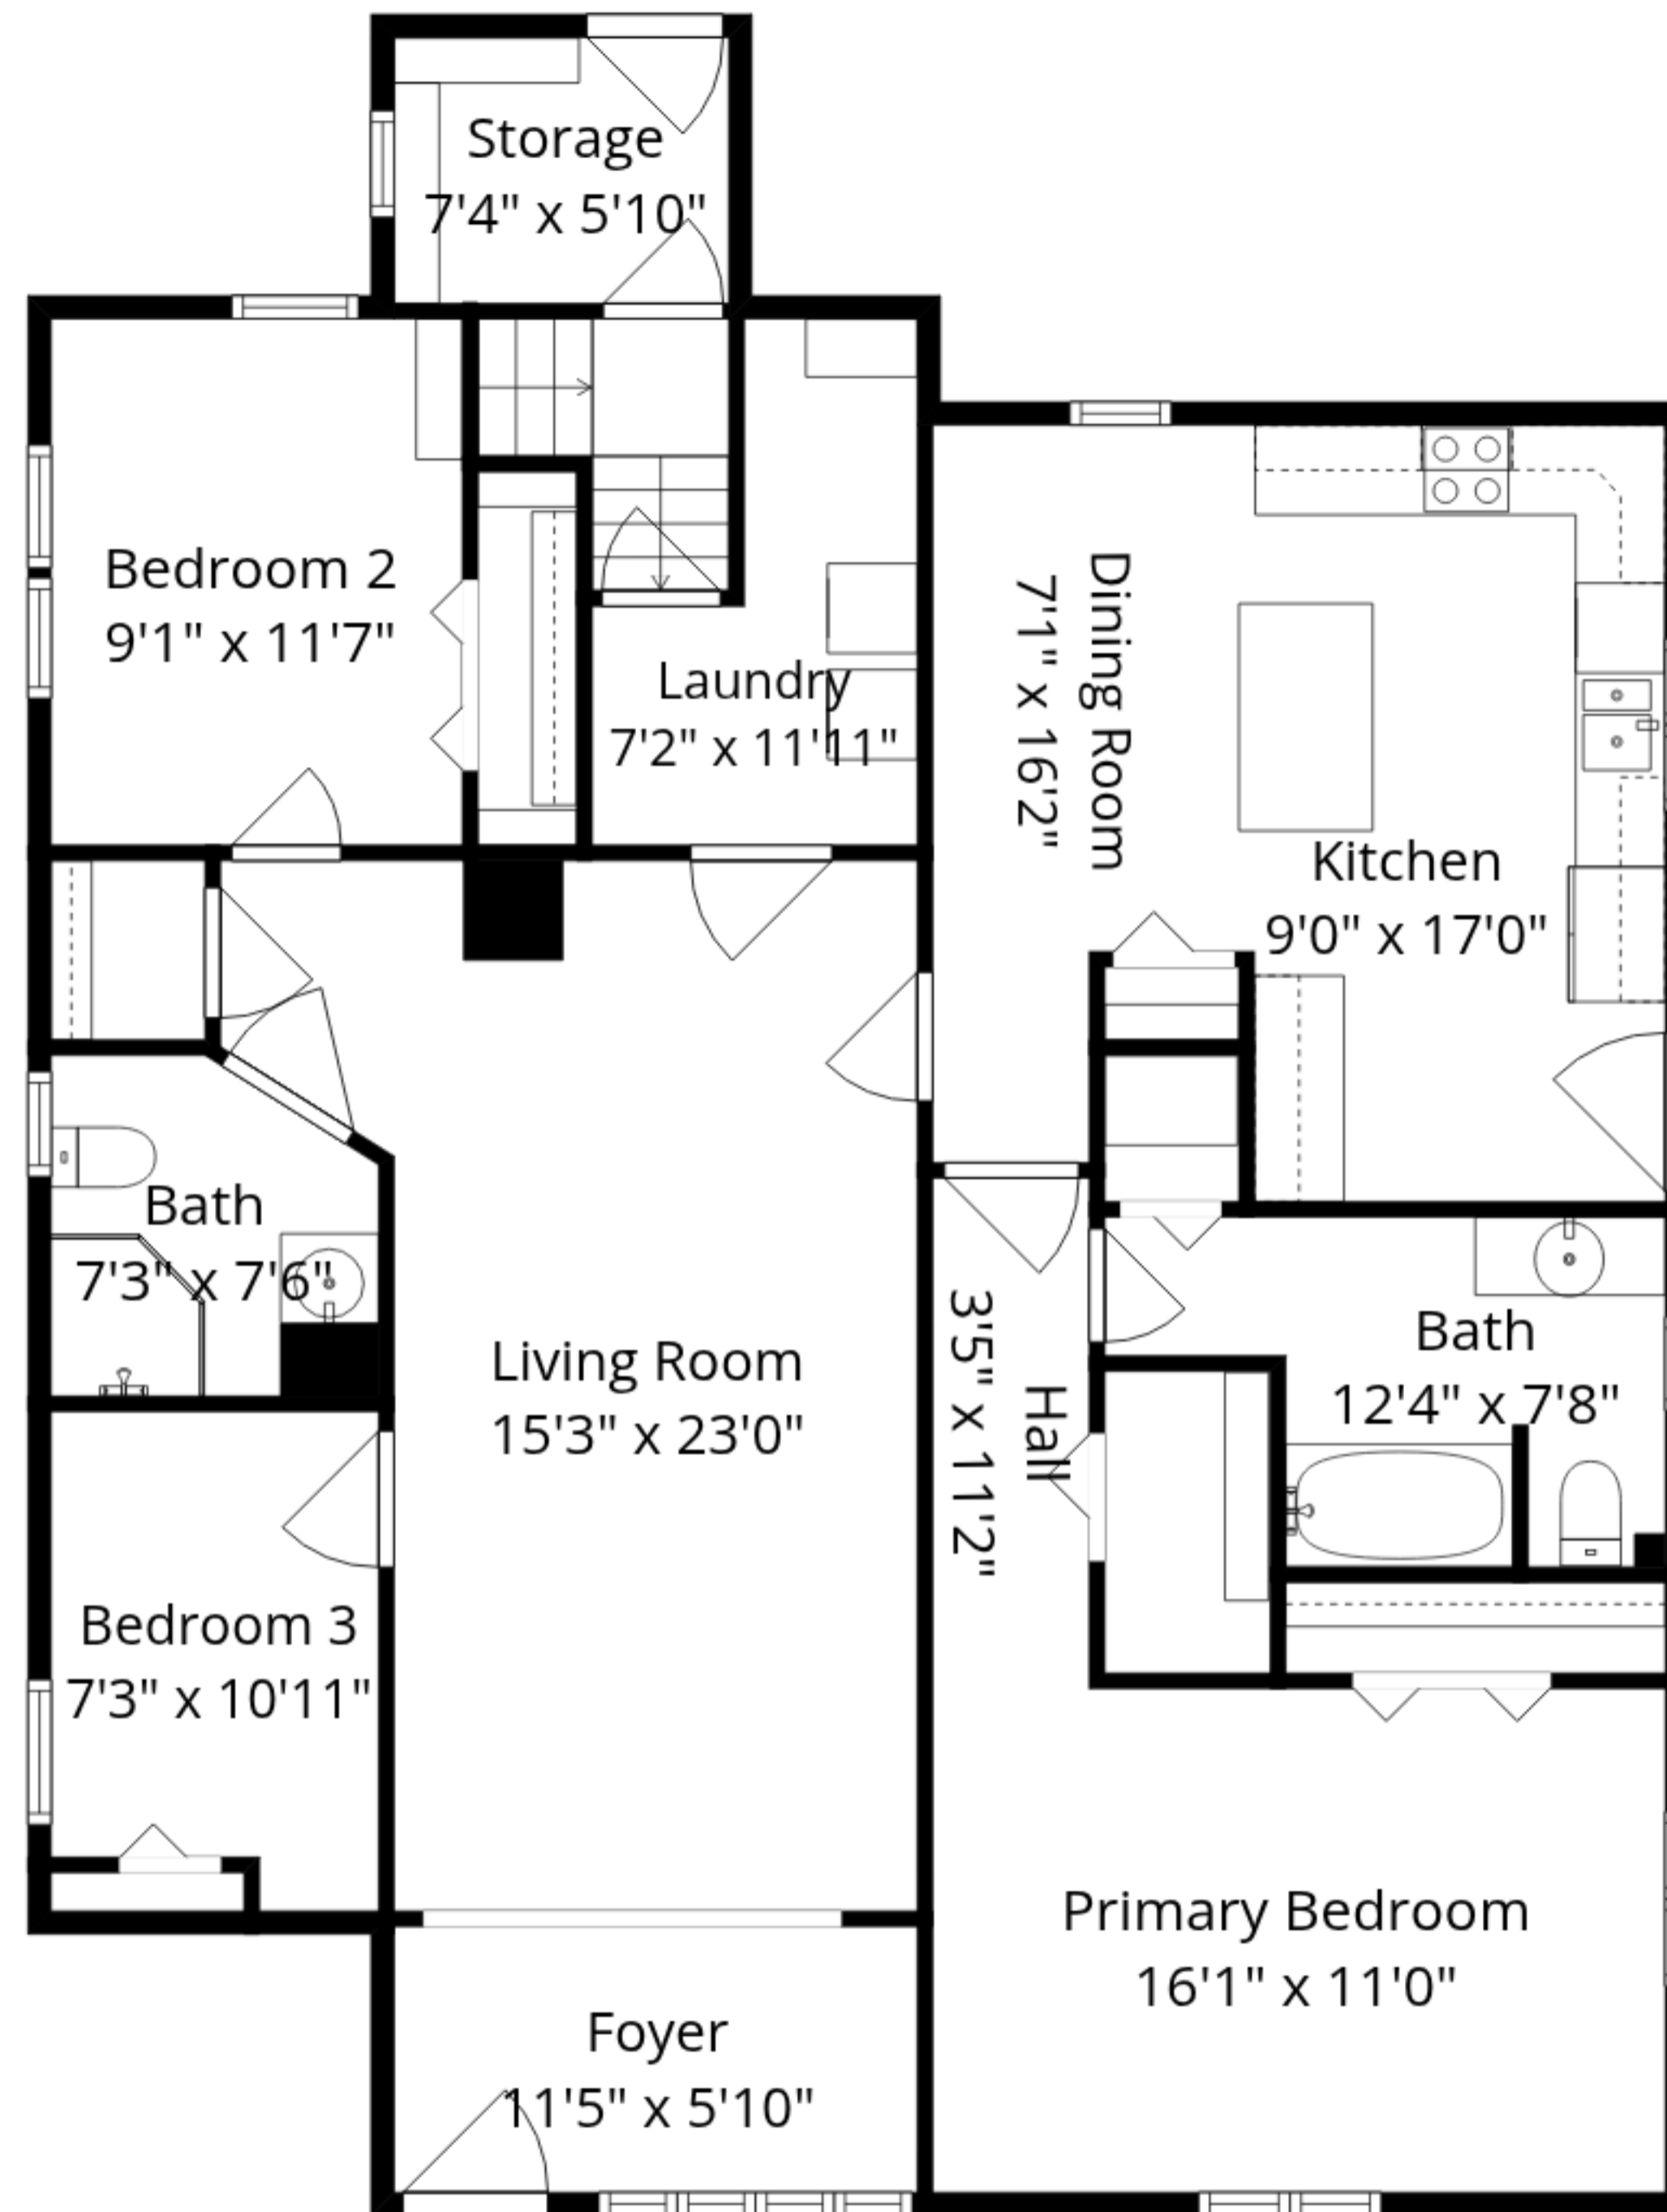

Total GLA: 1445 sq. ft | Total: 2293 sq. ft
Lower floor: (Excluded areas 795 sq. ft)
Main floor: 1445 sq. ft (Excluded areas 53 sq. ft)

Sizes And Dimensions Are Approximate. Actual May Vary.

Total GLA: 1445 sq. ft | Total: 2293 sq. ft
 Lower floor: (Excluded areas 795 sq. ft)
 Main floor: 1445 sq. ft (Excluded areas 53 sq. ft)

Sizes And Dimensions Are Approximate. Actual May Vary.

Total GLA: 1445 sq. ft | Total: 2293 sq. ft
 Lower floor: (Excluded areas 795 sq. ft)
 Main floor: 1445 sq. ft (Excluded areas 53 sq. ft)

Sizes And Dimensions Are Approximate. Actual May Vary.