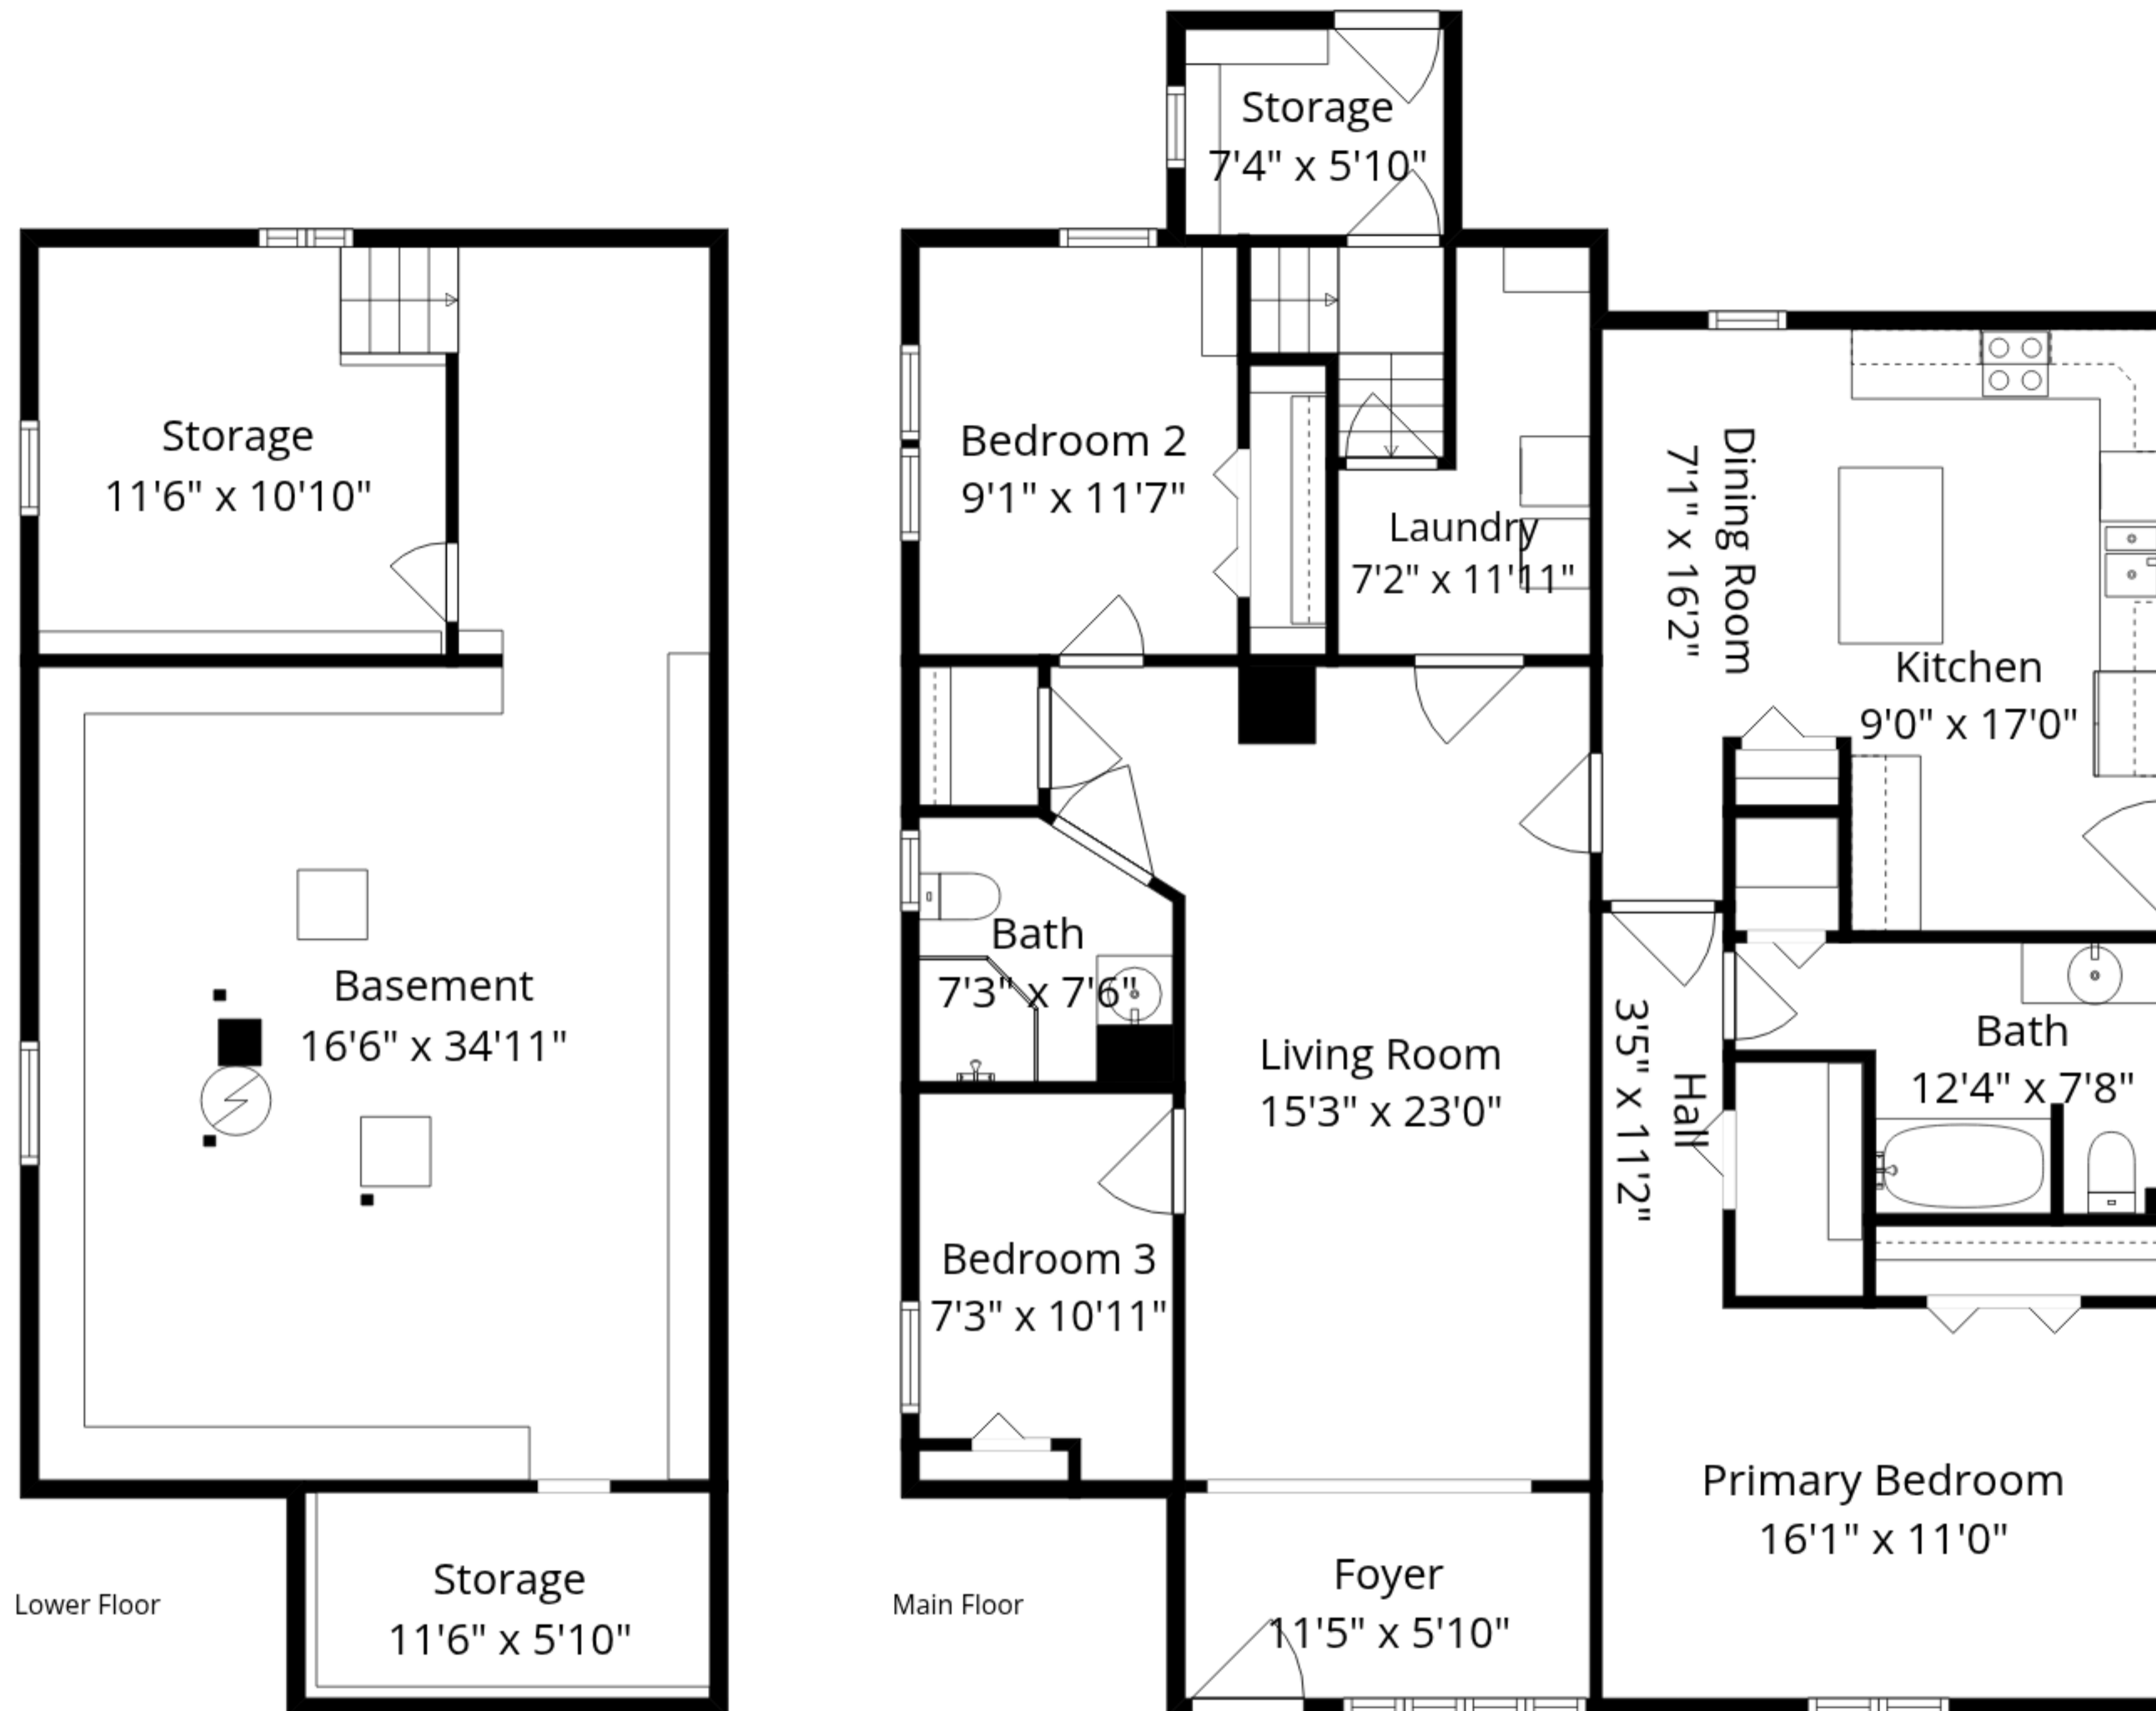

Total GLA: 1445 sq. ft | Total: 2293 sq. ft
Lower floor: (Excluded areas 795 sq. ft)
Main floor: 1445 sq. ft (Excluded areas 53 sq. ft)

Sizes And Dimensions Are Approximate. Actual May Vary.

Total GLA: 1445 sq. ft | Total: 2293 sq. ft
 Lower floor: (Excluded areas 795 sq. ft)
 Main floor: 1445 sq. ft (Excluded areas 53 sq. ft)

Sizes And Dimensions Are Approximate. Actual May Vary.

Total GLA: 1445 sq. ft | Total: 2293 sq. ft
 Lower floor: (Excluded areas 795 sq. ft)
 Main floor: 1445 sq. ft (Excluded areas 53 sq. ft)

Sizes And Dimensions Are Approximate. Actual May Vary.