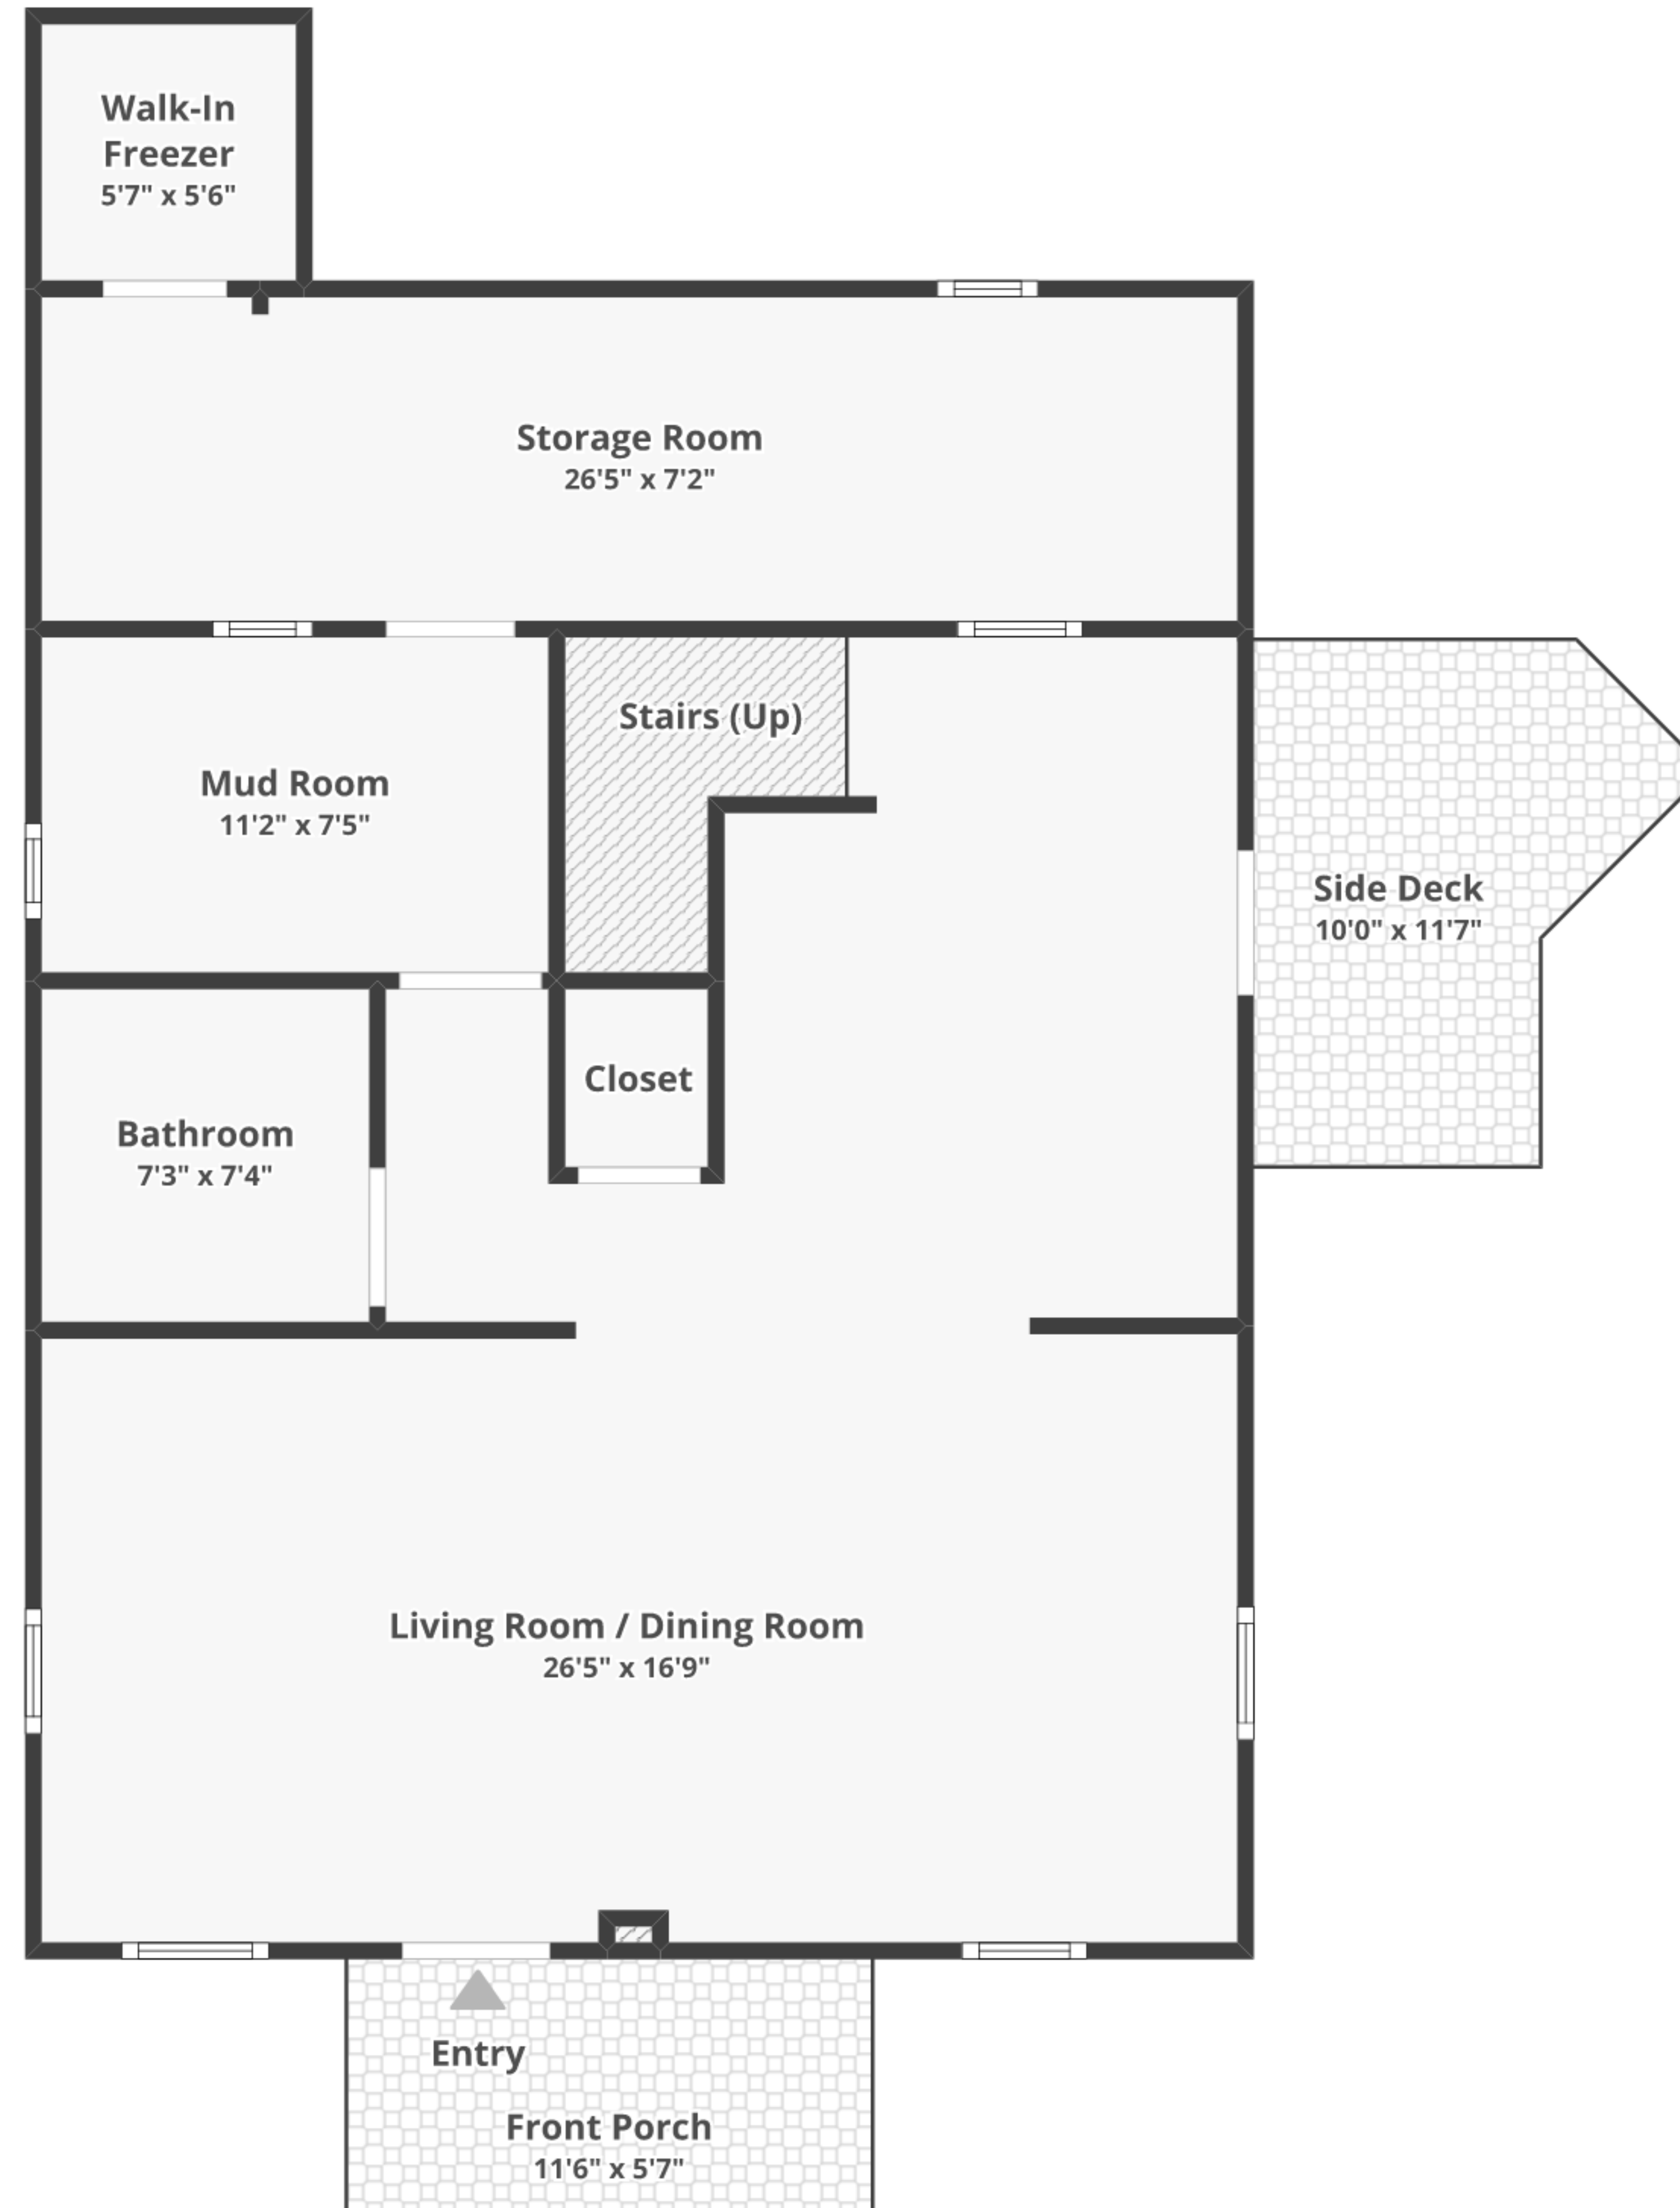

9684 Old Route 22, Bethel, PA 19507

Total finished area: ~1,645.11 sq. ft.

Total unfinished area: ~1.05 sq. ft.

Floor 1

Finished area: ~919.88 sq. ft.

Unfinished area: ~0.28 sq. ft.