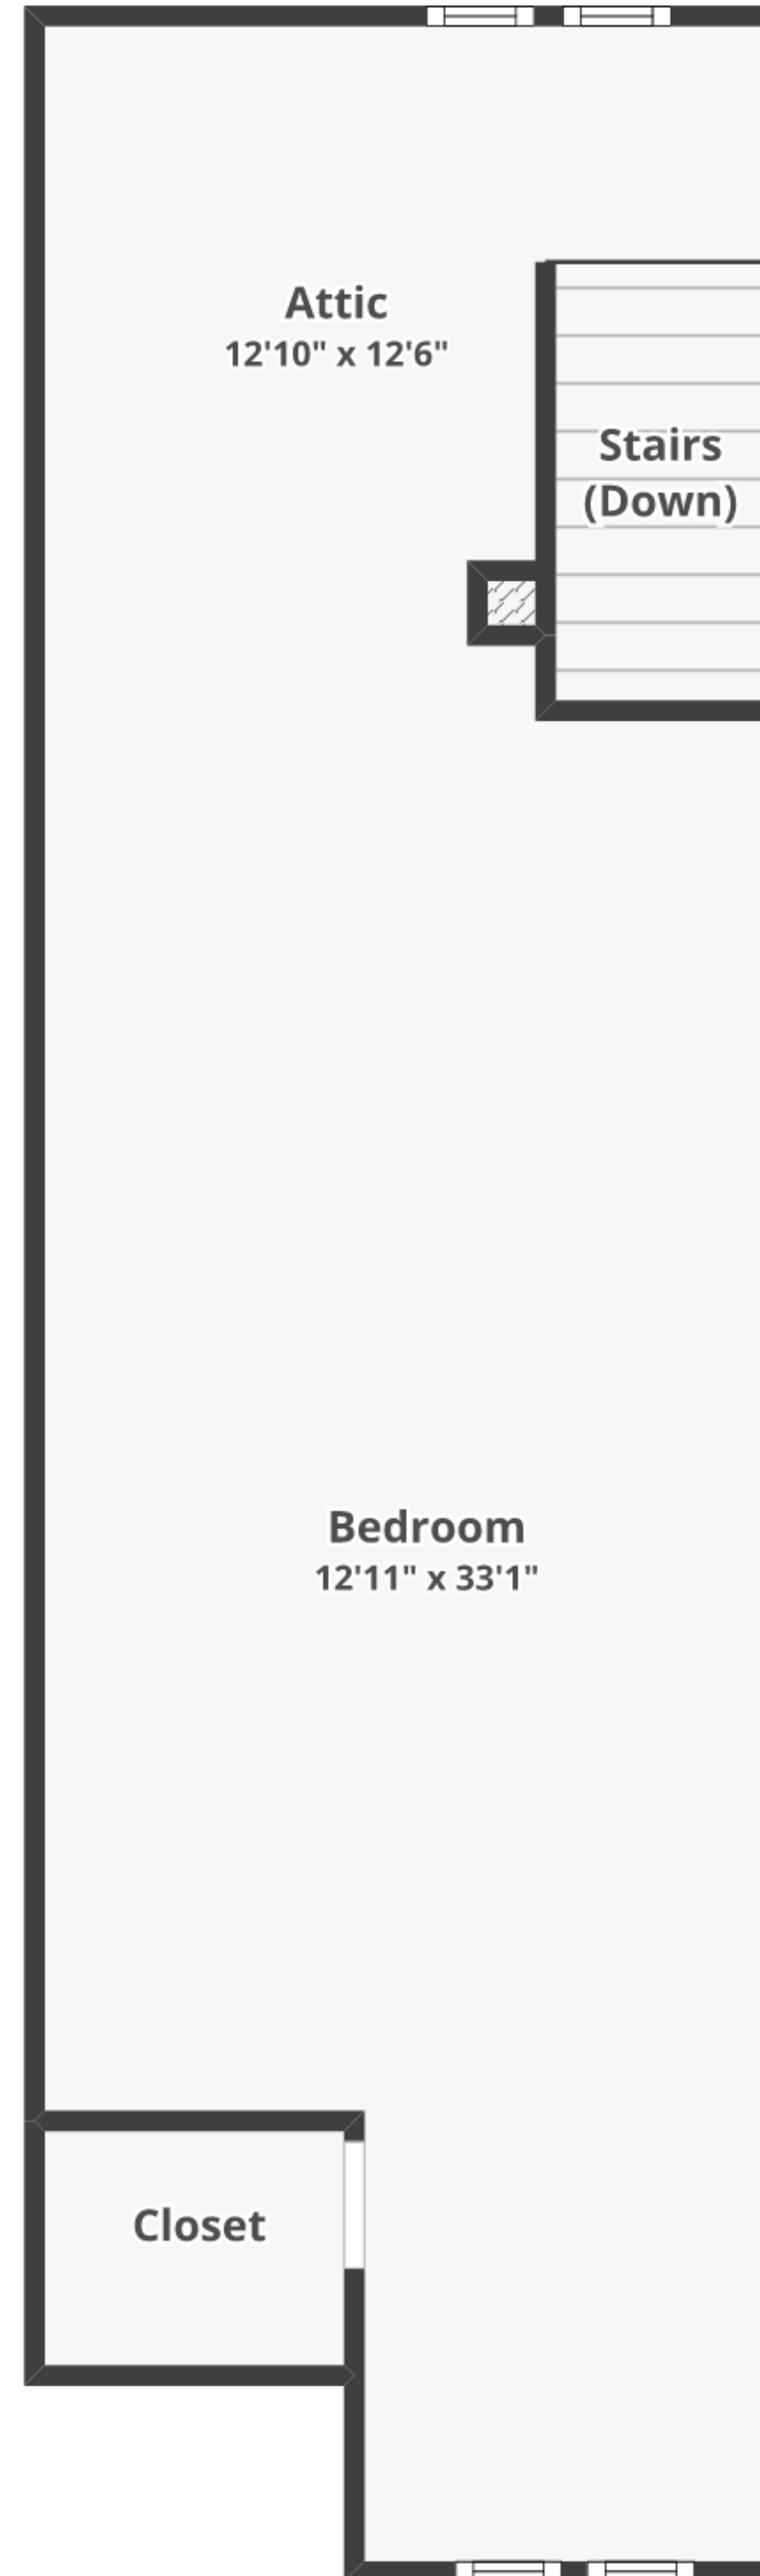

141 Hoover St, Schuylkill Haven, PA 17972

Total finished area: ~1,444.31 sq. ft.

Total unfinished area: ~959.25 sq. ft.

Attic

Finished area: ~558.91 sq. ft.

Unfinished area: ~0.67 sq. ft.