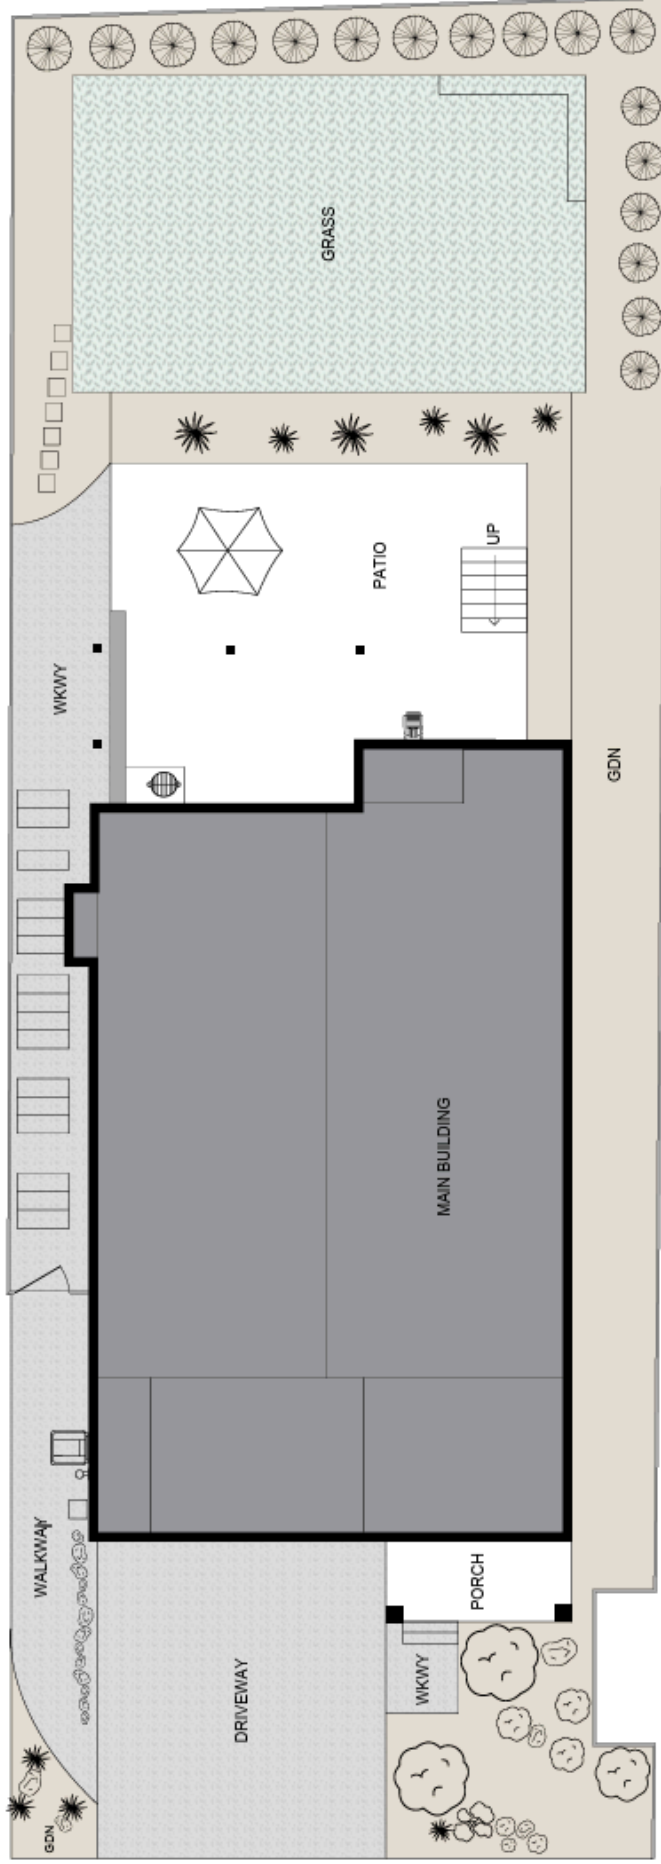

8485 SW 176th Ave, Beaverton, OR

Site Plan

PREPARED: 2026/03/28

White regions are excluded from total floor area in iGUIDE floor plans. All room dimensions and floor areas must be considered approximate and are subject to independent verification.