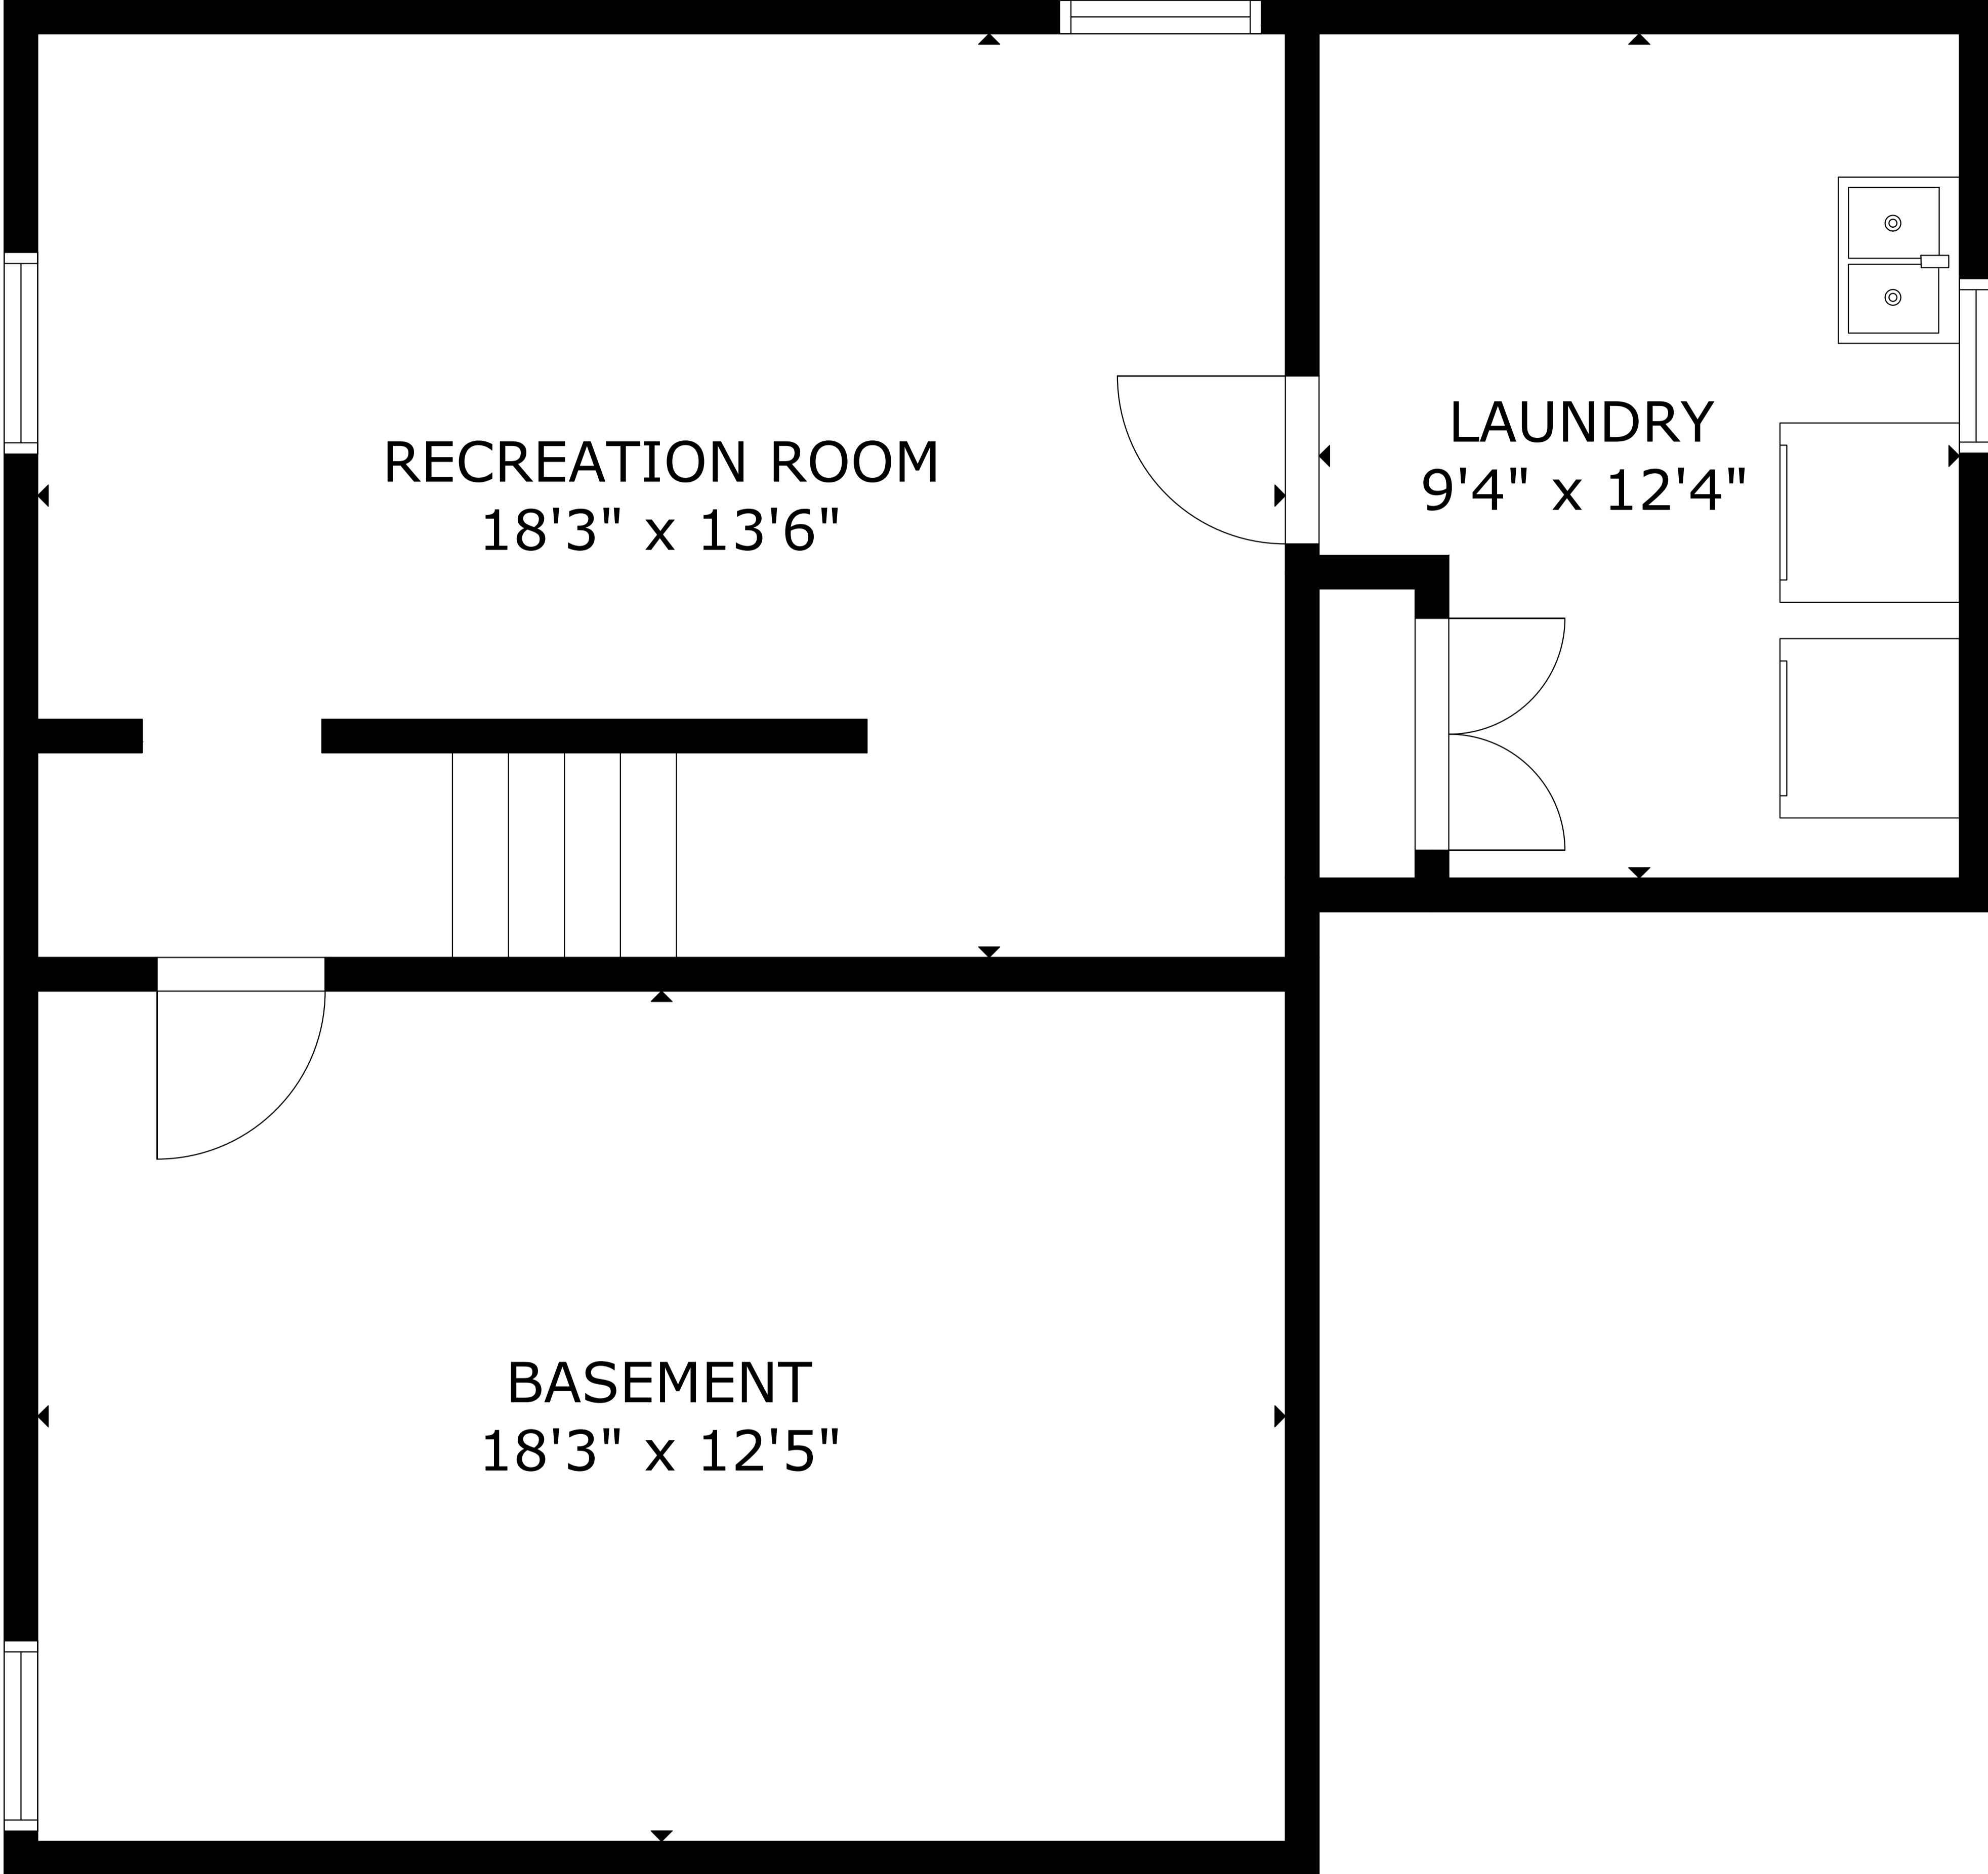

# 988 Richard Ct, Teaneck, NJ 07666

GROSS INTERNAL AREA  
TOTAL: 2,961 sq.ft

BASEMENT: 605 sq.ft, MAIN FLOOR: 801 sq.ft  
SECOND FLOOR: 793 sq.ft, ATTIC: 762 sq.ft

EXCLUDED AREAS: GARAGE: 174 sq.ft, DECK: 224 sq.ft

THIS FLOOR PLAN IS PROVIDED FOR ILLUSTRATION PURPOSES ONLY WITH THE PERMISSION OF THE SELLER. ROOM POSITIONS AND DIMENSIONS ARE APPROXIMATE AND ARE NOT GUARANTEED TO BE EXACT OR TO SCALE. THE BUYER SHOULD CONFIRM MEASUREMENTS FOR ACCURACY.