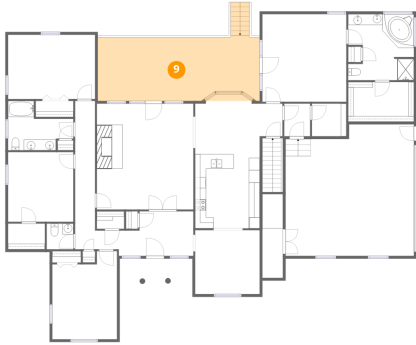

8 Floor 2 - Bath

Dimensions: 12'0" x 9'1"
Area: 78 sq. ft
Counted as living area: Yes

Heated: Yes
Finished: Yes
Enclosed: Yes
Contiguous: Yes
Permitted: Yes
Wet space: Yes
Addition: No
Conversion: No

147 Morning Dove Lane, Baymount Meadows, Statesville, Iredell County, North Carolina, United States, 28625

9 Floor 2 - Deck

Dimensions: 29'9" x 12'0"
Area: 370 sq. ft
Counted as living area: No

Heated: No
Finished: No
Enclosed: No
Contiguous: Yes
Permitted: Yes
Wet space: No
Addition: No
Conversion: No

10 Floor 2 - Breakfast Nook