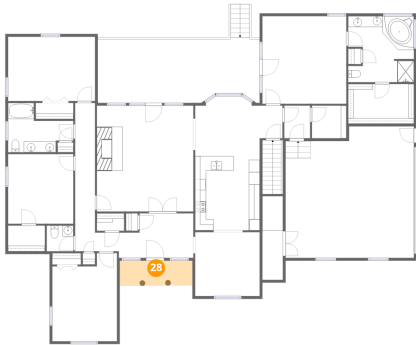

28 Floor 2 - Porch

Dimensions: 13'5" x 4'8"
Area: 62 sq. ft
Counted as living area: No

Heated: No
Finished: No
Enclosed: No
Contiguous: Yes
Permitted: Yes
Wet space: No
Addition: No
Conversion: No