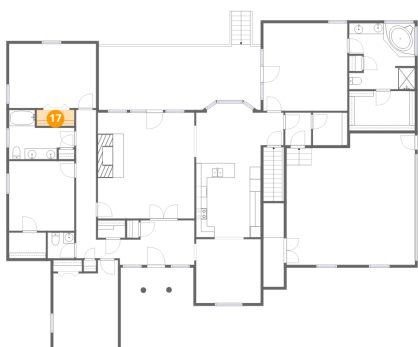

Dimensions: 6'11" x 2'11"
Area: 20 sq. ft
Counted as living area: Yes

Heated: Yes
Finished: Yes
Enclosed: Yes
Contiguous: Yes
Permitted: Yes
Wet space: No
Addition: No
Conversion: No

147 Morning Dove Lane, Baymount Meadows, Statesville, Iredell County, North Carolina, United States, 28625