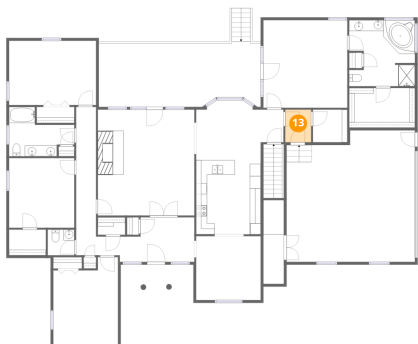

Heated: Yes
Finished: Yes
Enclosed: Yes
Contiguous: Yes
Permitted: Yes
Wet space: No
Addition: No
Conversion: No

147 Morning Dove Lane, Baymount Meadows, Statesville, Iredell County, North Carolina, United States, 28625

12 Floor 2 - W.I.C.

Dimensions: 12'1" x 7'3"
Area: 88 sq. ft
Counted as living area: Yes

Heated: Yes
Finished: Yes
Enclosed: Yes
Contiguous: Yes
Permitted: Yes
Wet space: No
Addition: No
Conversion: No

13 Floor 2 - Hall