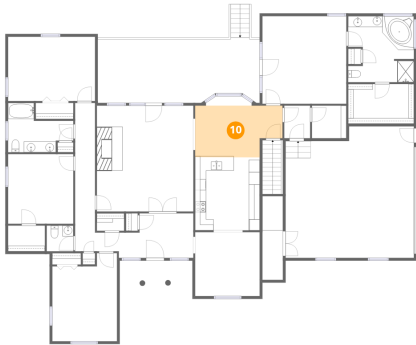

8 Floor 2 - Bath

Dimensions: 12'0" x 9'1"
Area: 78 sq. ft
Counted as living area: Yes

Heated: Yes
Finished: Yes
Enclosed: Yes
Contiguous: Yes
Permitted: Yes
Wet space: Yes
Addition: No
Conversion: No

147 Morning Dove Lane, Baymount Meadows, Statesville, Iredell County, North Carolina, United States, 28625

9 Floor 2 - Deck

Dimensions: 29'9" x 12'0"
Area: 370 sq. ft
Counted as living area: No

Heated: No
Finished: No
Enclosed: No
Contiguous: Yes
Permitted: Yes
Wet space: No
Addition: No
Conversion: No

10 Floor 2 - Breakfast Nook