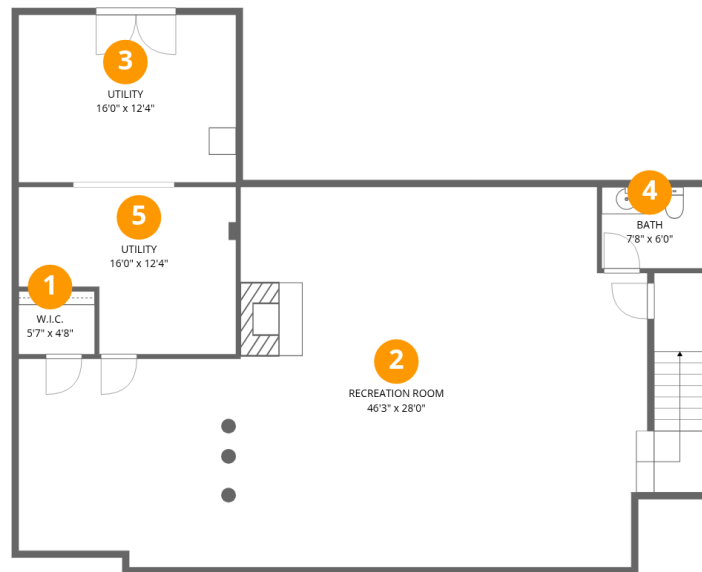

Room dimensions

Floor 1

Total:1275sqft

Excluded: 395sqft

#		Dimensions	sqft	Counted as living area
1	W.I.C.	5'7" x 4'8"	26 sq. ft	Yes
2	Recreation Room	46'3" x 28'0"	1090 sq. ft	Yes
3	Utility	16'0" x 12'4"	197 sq. ft	No
4	Bath	7'8" x 6'0"	46 sq. ft	Yes
5	Utility	16'0" x 12'4"	167 sq. ft	No

Home data report

147 Morning Dove Lane, Baymount Meadows, Statesville, Iredell County, North Carolina, United States, 28625

Room dimensions

Floor 2

Total:2547sqft

Excluded: 1063sqft

#		Dimensions	sqft	Counted as living area
6	Dining Room	11'10" x 11'9"	140 sq. ft	Yes
7	Bedroom	12'0" x 12'9"	154 sq. ft	Yes
8	Bath	12'0" x 9'1"	78 sq. ft	Yes
9	Deck	29'9" x 12'0"	370 sq. ft	No
10	Breakfast Nook	16'1" x 9'5"	138 sq. ft	Yes
11	Hall	3'8" x 23'10"	87 sq. ft	Yes
12	W.I.C.	12'1" x 7'3"	88 sq. ft	Yes
13	Hall	4'9" x 6'0"	29 sq. ft	Yes
14	Foyer	13'8" x 8'2"	99 sq. ft	Yes
15	Living Room	17'9" x 19'5"	345 sq. ft	Yes
16	Garage	23'7" x 24'2"	539 sq. ft	No