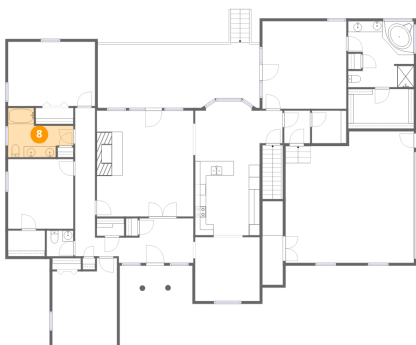

8 Floor 2 - Bath

Dimensions: 12'0" x 9'1"
Area: 78 sq. ft
Counted as living area: Yes

Heated: Yes
Finished: Yes
Enclosed: Yes
Contiguous: Yes
Permitted: Yes
Wet space: Yes
Addition: No
Conversion: No