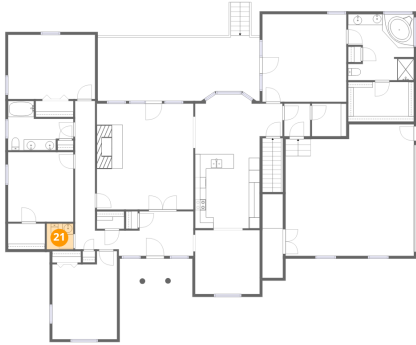

147 Morning Dove Lane, Baymount Meadows, Statesville, Iredell County, North Carolina, United States, 28625

21 Floor 2 - Bath

Dimensions: 4'11" x 4'9"
Area: 23 sq. ft
Counted as living area: Yes

Heated: Yes
Finished: Yes
Enclosed: Yes
Contiguous: Yes
Permitted: Yes
Wet space: Yes
Addition: No
Conversion: No