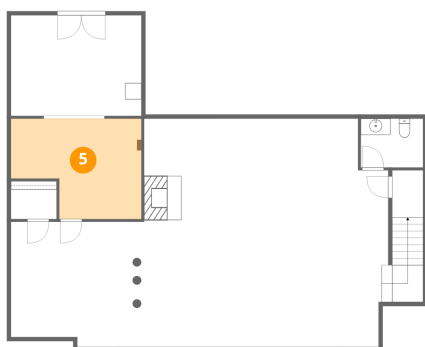

147 Morning Dove Lane, Baymount Meadows, Statesville, Iredell County, North Carolina, United States, 28625

3 Floor 1 - Utility

Dimensions: 16'0" x 12'4"
Area: 197 sq. ft
Counted as living area: No

Heated: No
Finished: No
Enclosed: Yes
Contiguous: Yes
Permitted: Yes
Wet space: No
Addition: No
Conversion: No

Dimensions: 16'0" x 12'4"
Area: 167 sq. ft
Counted as living area: No

Heated: Yes
Finished: No
Enclosed: Yes
Contiguous: Yes
Permitted: Yes
Wet space: No
Addition: No
Conversion: No

147 Morning Dove Lane, Baymount Meadows, Statesville, Iredell County, North Carolina, United States, 28625