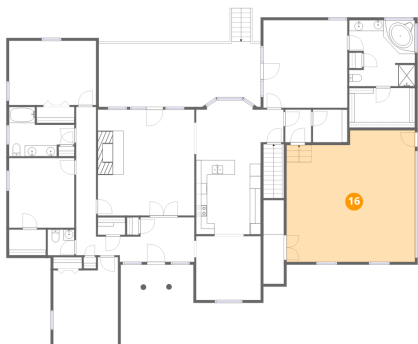

16 Floor 2 - Garage

Dimensions: 23'7" x 24'2"
Area: 539 sq. ft
Counted as living area: No

Heated: No
Finished: No
Enclosed: Yes
Contiguous: Yes
Permitted: Yes
Wet space: No
Addition: No
Conversion: No