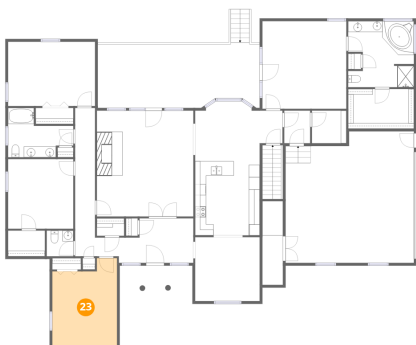

23 Floor 2 - Bedroom

Dimensions: 11'11" x 16'2"
Area: 173 sq. ft
Counted as living area: Yes

Heated: Yes
Finished: Yes
Enclosed: Yes
Contiguous: Yes
Permitted: Yes
Wet space: No
Addition: No
Conversion: No