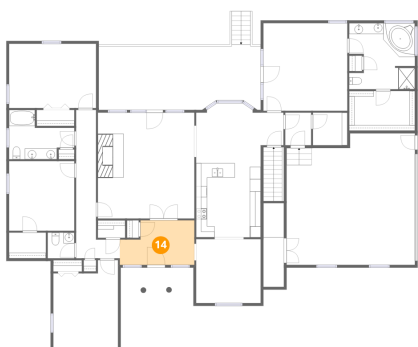

14 Floor 2 - Foyer

Dimensions: 13'8" x 8'2"
Area: 99 sq. ft
Counted as living area: Yes

Heated: Yes
Finished: Yes
Enclosed: Yes
Contiguous: Yes
Permitted: Yes
Wet space: No
Addition: No
Conversion: No