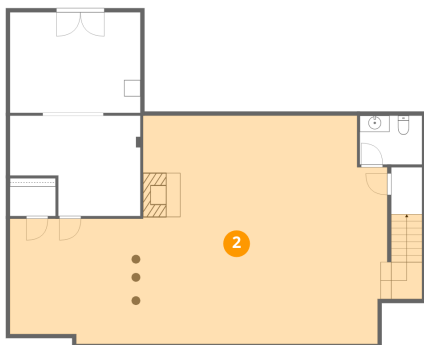

Home data report

147 Morning Dove Lane, Baymount Meadows, Statesville, Iredell County, North Carolina, United States, 28625

#		Dimensions	sqft	Counted as living area
17	W.I.C.	6'11" x 2'11"	20 sq. ft	Yes
18	W.I.C.	6'9" x 4'8"	32 sq. ft	Yes
19	Primary Bath	12'1" x 12'2"	136 sq. ft	Yes
20	Laundry	6'4" x 6'0"	38 sq. ft	Yes
21	Bath	4'11" x 4'9"	23 sq. ft	Yes
22	Storage	3'9" x 15'5"	58 sq. ft	No
23	Bedroom	11'11" x 16'2"	173 sq. ft	Yes
24	Primary Bedroom	15'5" x 16'1"	249 sq. ft	Yes
25	Bedroom	15'11" x 11'10"	189 sq. ft	Yes
26	Kitchen	11'10" x 13'5"	159 sq. ft	Yes
27	Hall	8'0" x 3'5"	28 sq. ft	Yes
28	Porch	13'5" x 4'8"	62 sq. ft	No

147 Morning Dove Lane, Baymount Meadows, Statesville, Iredell County, North Carolina, United States, 28625

1 Floor 1 - W.I.C.

Dimensions: 5'7" x 4'8"
Area: 26 sq. ft
Counted as living area: Yes

Heated: Yes
Finished: Yes
Enclosed: Yes
Contiguous: Yes
Permitted: Yes
Wet space: No
Addition: No
Conversion: No

2 Floor 1 - Recreation Room

Dimensions: 46'3" x 28'0"
Area: 1090 sq. ft
Counted as living area: Yes

Heated: Yes
Finished: Yes
Enclosed: Yes
Contiguous: Yes
Permitted: Yes
Wet space: No
Addition: No
Conversion: No

147 Morning Dove Lane, Baymount Meadows, Statesville, Iredell County, North Carolina, United States, 28625

3 Floor 1 - Utility

Dimensions: 16'0" x 12'4"
Area: 197 sq. ft
Counted as living area: No

Heated: No
Finished: No
Enclosed: Yes
Contiguous: Yes
Permitted: Yes
Wet space: No
Addition: No
Conversion: No