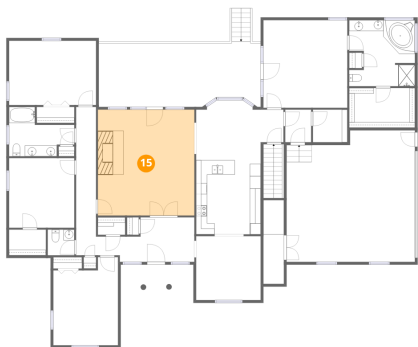

147 Morning Dove Lane, Baymount Meadows, Statesville, Iredell County, North Carolina, United States, 28625

15 Floor 2 - Living Room

Dimensions: 17'9" x 19'5"
Area: 345 sq. ft
Counted as living area: Yes

Heated: Yes
Finished: Yes
Enclosed: Yes
Contiguous: Yes
Permitted: Yes
Wet space: No
Addition: No
Conversion: No