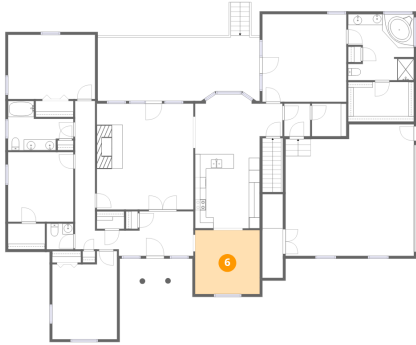

147 Morning Dove Lane, Baymount Meadows, Statesville, Iredell County, North Carolina, United States, 28625

6 Floor 2 - Dining Room

Dimensions: 11'10" x 11'9"
Area: 140 sq. ft
Counted as living area: Yes

Heated: Yes
Finished: Yes
Enclosed: Yes
Contiguous: Yes
Permitted: Yes
Wet space: No
Addition: No
Conversion: No