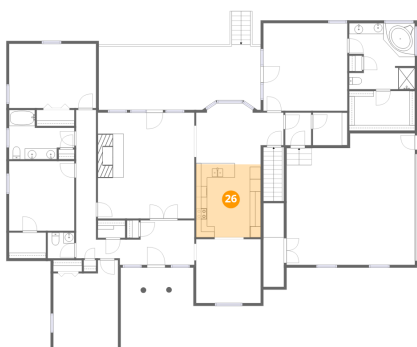

26 Floor 2 - Kitchen

Dimensions: 11'10" x 13'5"
Area: 159 sq. ft
Counted as living area: Yes

Heated: Yes
Finished: Yes
Enclosed: Yes
Contiguous: Yes
Permitted: Yes
Wet space: No
Addition: No
Conversion: No