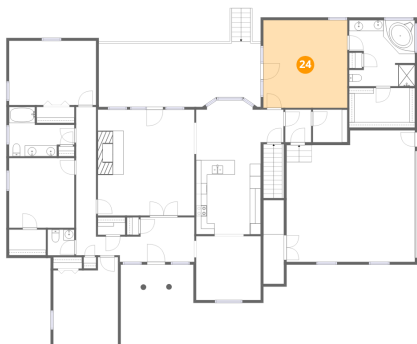

147 Morning Dove Lane, Baymount Meadows, Statesville, Iredell County, North Carolina, United States, 28625

24 Floor 2 - Primary Bedroom

Dimensions: 15'5" x 16'1"
Area: 249 sq. ft
Counted as living area: Yes

Heated: Yes
Finished: Yes
Enclosed: Yes
Contiguous: Yes
Permitted: Yes
Wet space: No
Addition: No
Conversion: No