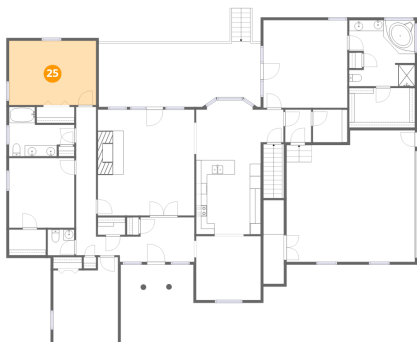

25 Floor 2 - Bedroom

Dimensions: 15'11" x 11'10"
Area: 189 sq. ft
Counted as living area: Yes

Heated: Yes
Finished: Yes
Enclosed: Yes
Contiguous: Yes
Permitted: Yes
Wet space: No
Addition: No
Conversion: No