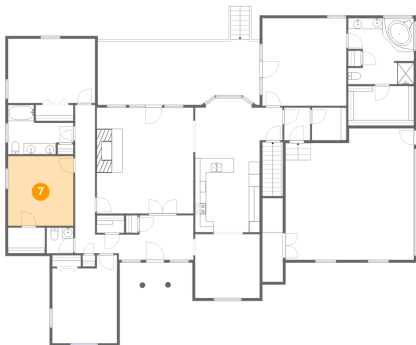

7 Floor 2 - Bedroom

Dimensions: 12'0" x 12'9"
Area: 154 sq. ft
Counted as living area: Yes

Heated: Yes
Finished: Yes
Enclosed: Yes
Contiguous: Yes
Permitted: Yes
Wet space: No
Addition: No
Conversion: No