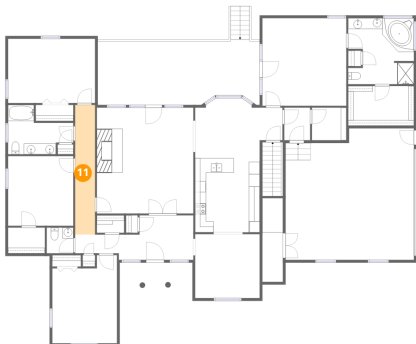

11 Floor 2 - Hall

Dimensions: 3'8" x 23'10"
Area: 87 sq. ft
Counted as living area: Yes

Heated: Yes
Finished: Yes
Enclosed: Yes
Contiguous: Yes
Permitted: Yes
Wet space: No
Addition: No
Conversion: No