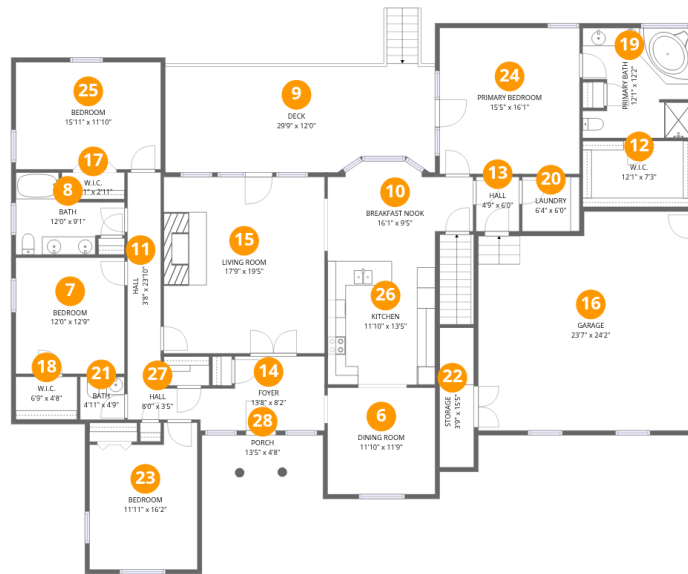

Room dimensions

Floor 1

Total:1275sqft

Excluded: 395sqft

#		Dimensions	sqft	Counted as living area
1	W.I.C.	5'7" x 4'8"	26 sq. ft	Yes
2	Recreation Room	46'3" x 28'0"	1090 sq. ft	Yes
3	Utility	16'0" x 12'4"	197 sq. ft	No
4	Bath	7'8" x 6'0"	46 sq. ft	Yes
5	Utility	16'0" x 12'4"	167 sq. ft	No

Home data report

147 Morning Dove Lane, Baymount Meadows, Statesville, Iredell County, North Carolina, United States, 28625

Room dimensions

Floor 2

Total:2547sqft

Excluded: 1063sqft

#		Dimensions	sqft	Counted as living area
6	Dining Room	11'10" x 11'9"	140 sq. ft	Yes
7	Bedroom	12'0" x 12'9"	154 sq. ft	Yes
8	Bath	12'0" x 9'1"	78 sq. ft	Yes
9	Deck	29'9" x 12'0"	370 sq. ft	No
10	Breakfast Nook	16'1" x 9'5"	138 sq. ft	Yes
11	Hall	3'8" x 23'10"	87 sq. ft	Yes
12	W.I.C.	12'1" x 7'3"	88 sq. ft	Yes
13	Hall	4'9" x 6'0"	29 sq. ft	Yes
14	Foyer	13'8" x 8'2"	99 sq. ft	Yes
15	Living Room	17'9" x 19'5"	345 sq. ft	Yes
16	Garage	23'7" x 24'2"	539 sq. ft	No

Home data report

147 Morning Dove Lane, Baymount Meadows, Statesville, Iredell County, North Carolina, United States, 28625

#		Dimensions	sqft	Counted as living area
17	W.I.C.	6'11" x 2'11"	20 sq. ft	Yes
18	W.I.C.	6'9" x 4'8"	32 sq. ft	Yes
19	Primary Bath	12'1" x 12'2"	136 sq. ft	Yes
20	Laundry	6'4" x 6'0"	38 sq. ft	Yes
21	Bath	4'11" x 4'9"	23 sq. ft	Yes
22	Storage	3'9" x 15'5"	58 sq. ft	No
23	Bedroom	11'11" x 16'2"	173 sq. ft	Yes
24	Primary Bedroom	15'5" x 16'1"	249 sq. ft	Yes
25	Bedroom	15'11" x 11'10"	189 sq. ft	Yes
26	Kitchen	11'10" x 13'5"	159 sq. ft	Yes
27	Hall	8'0" x 3'5"	28 sq. ft	Yes
28	Porch	13'5" x 4'8"	62 sq. ft	No