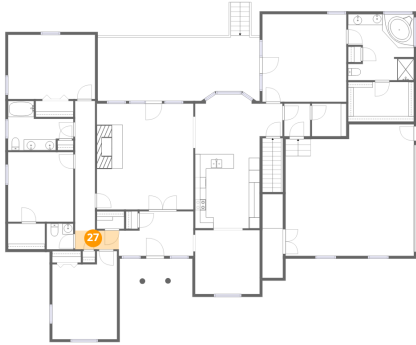

147 Morning Dove Lane, Baymount Meadows, Statesville, Iredell County, North Carolina, United States, 28625

27 Floor 2 - Hall

Dimensions: 8'0" x 3'5"
Area: 28 sq. ft
Counted as living area: Yes

Heated: Yes
Finished: Yes
Enclosed: Yes
Contiguous: Yes
Permitted: Yes
Wet space: No
Addition: No
Conversion: No