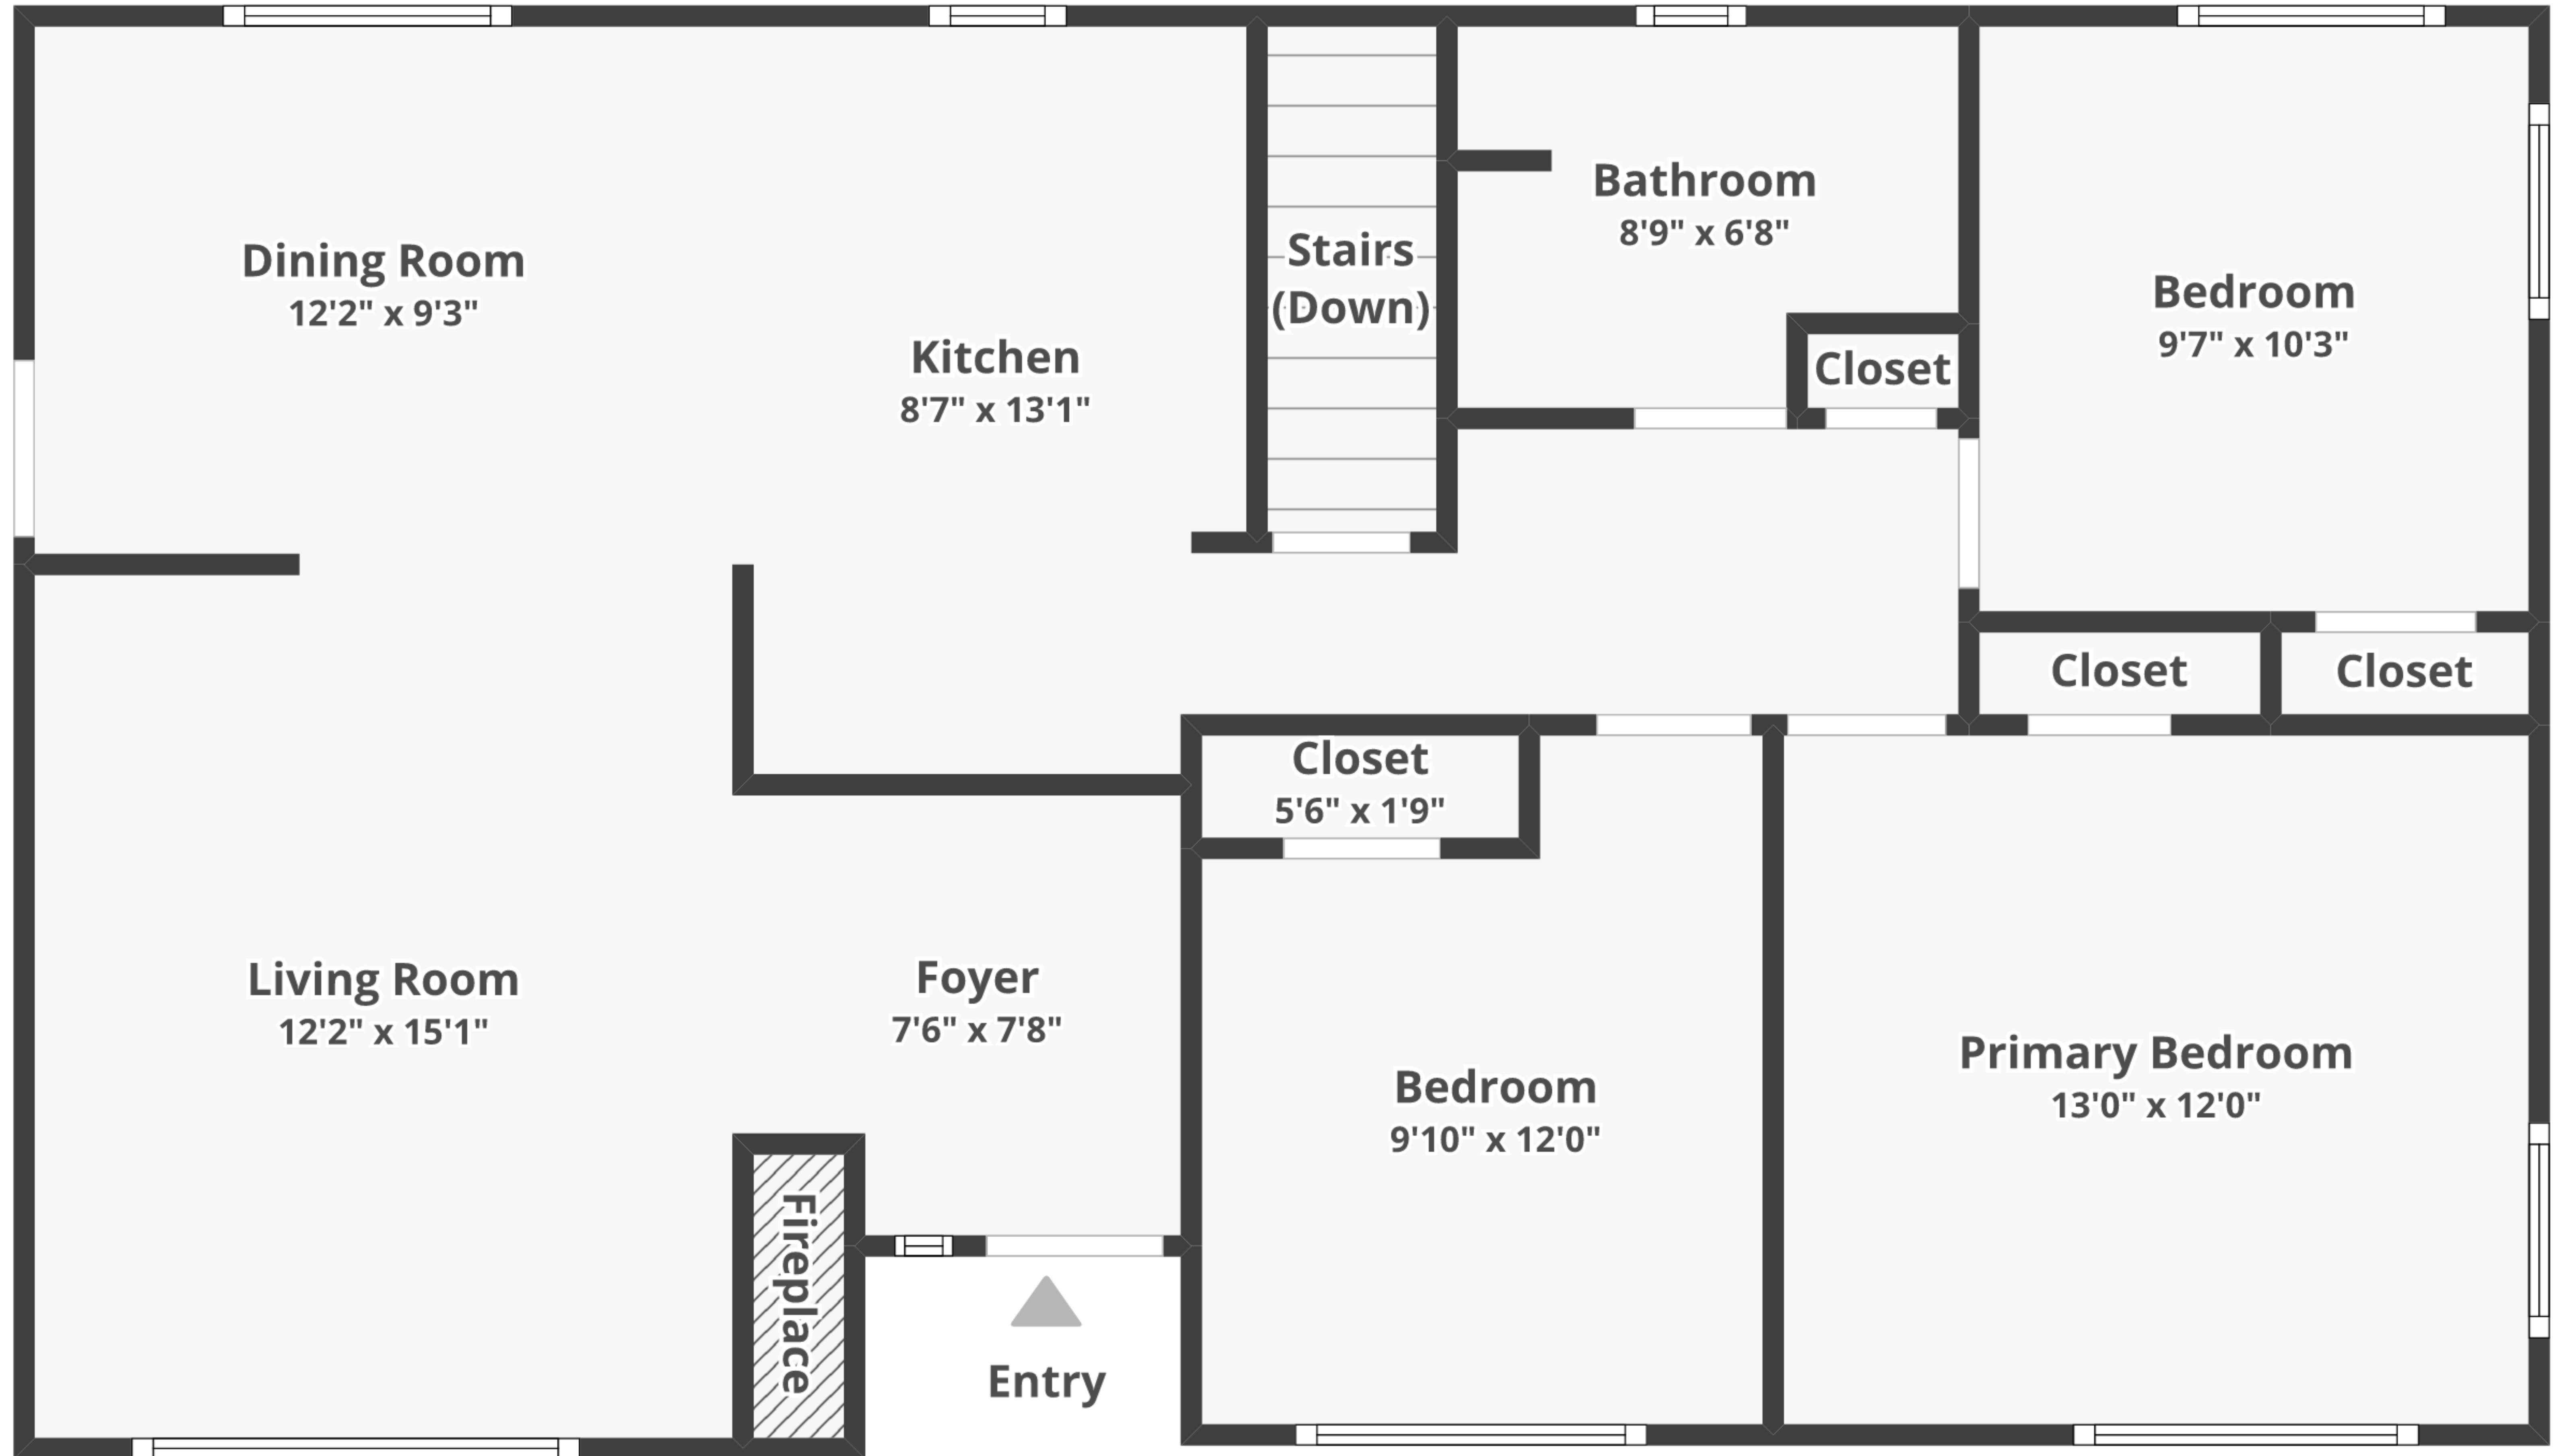

904 Crestview Ave, Reading, PA 19607

Total finished area: ~1,662.92 sq. ft.

Total unfinished area: ~36.07 sq. ft.

Floor 1

Finished area: ~989.53 sq. ft.

Unfinished area: ~7.81 sq. ft.