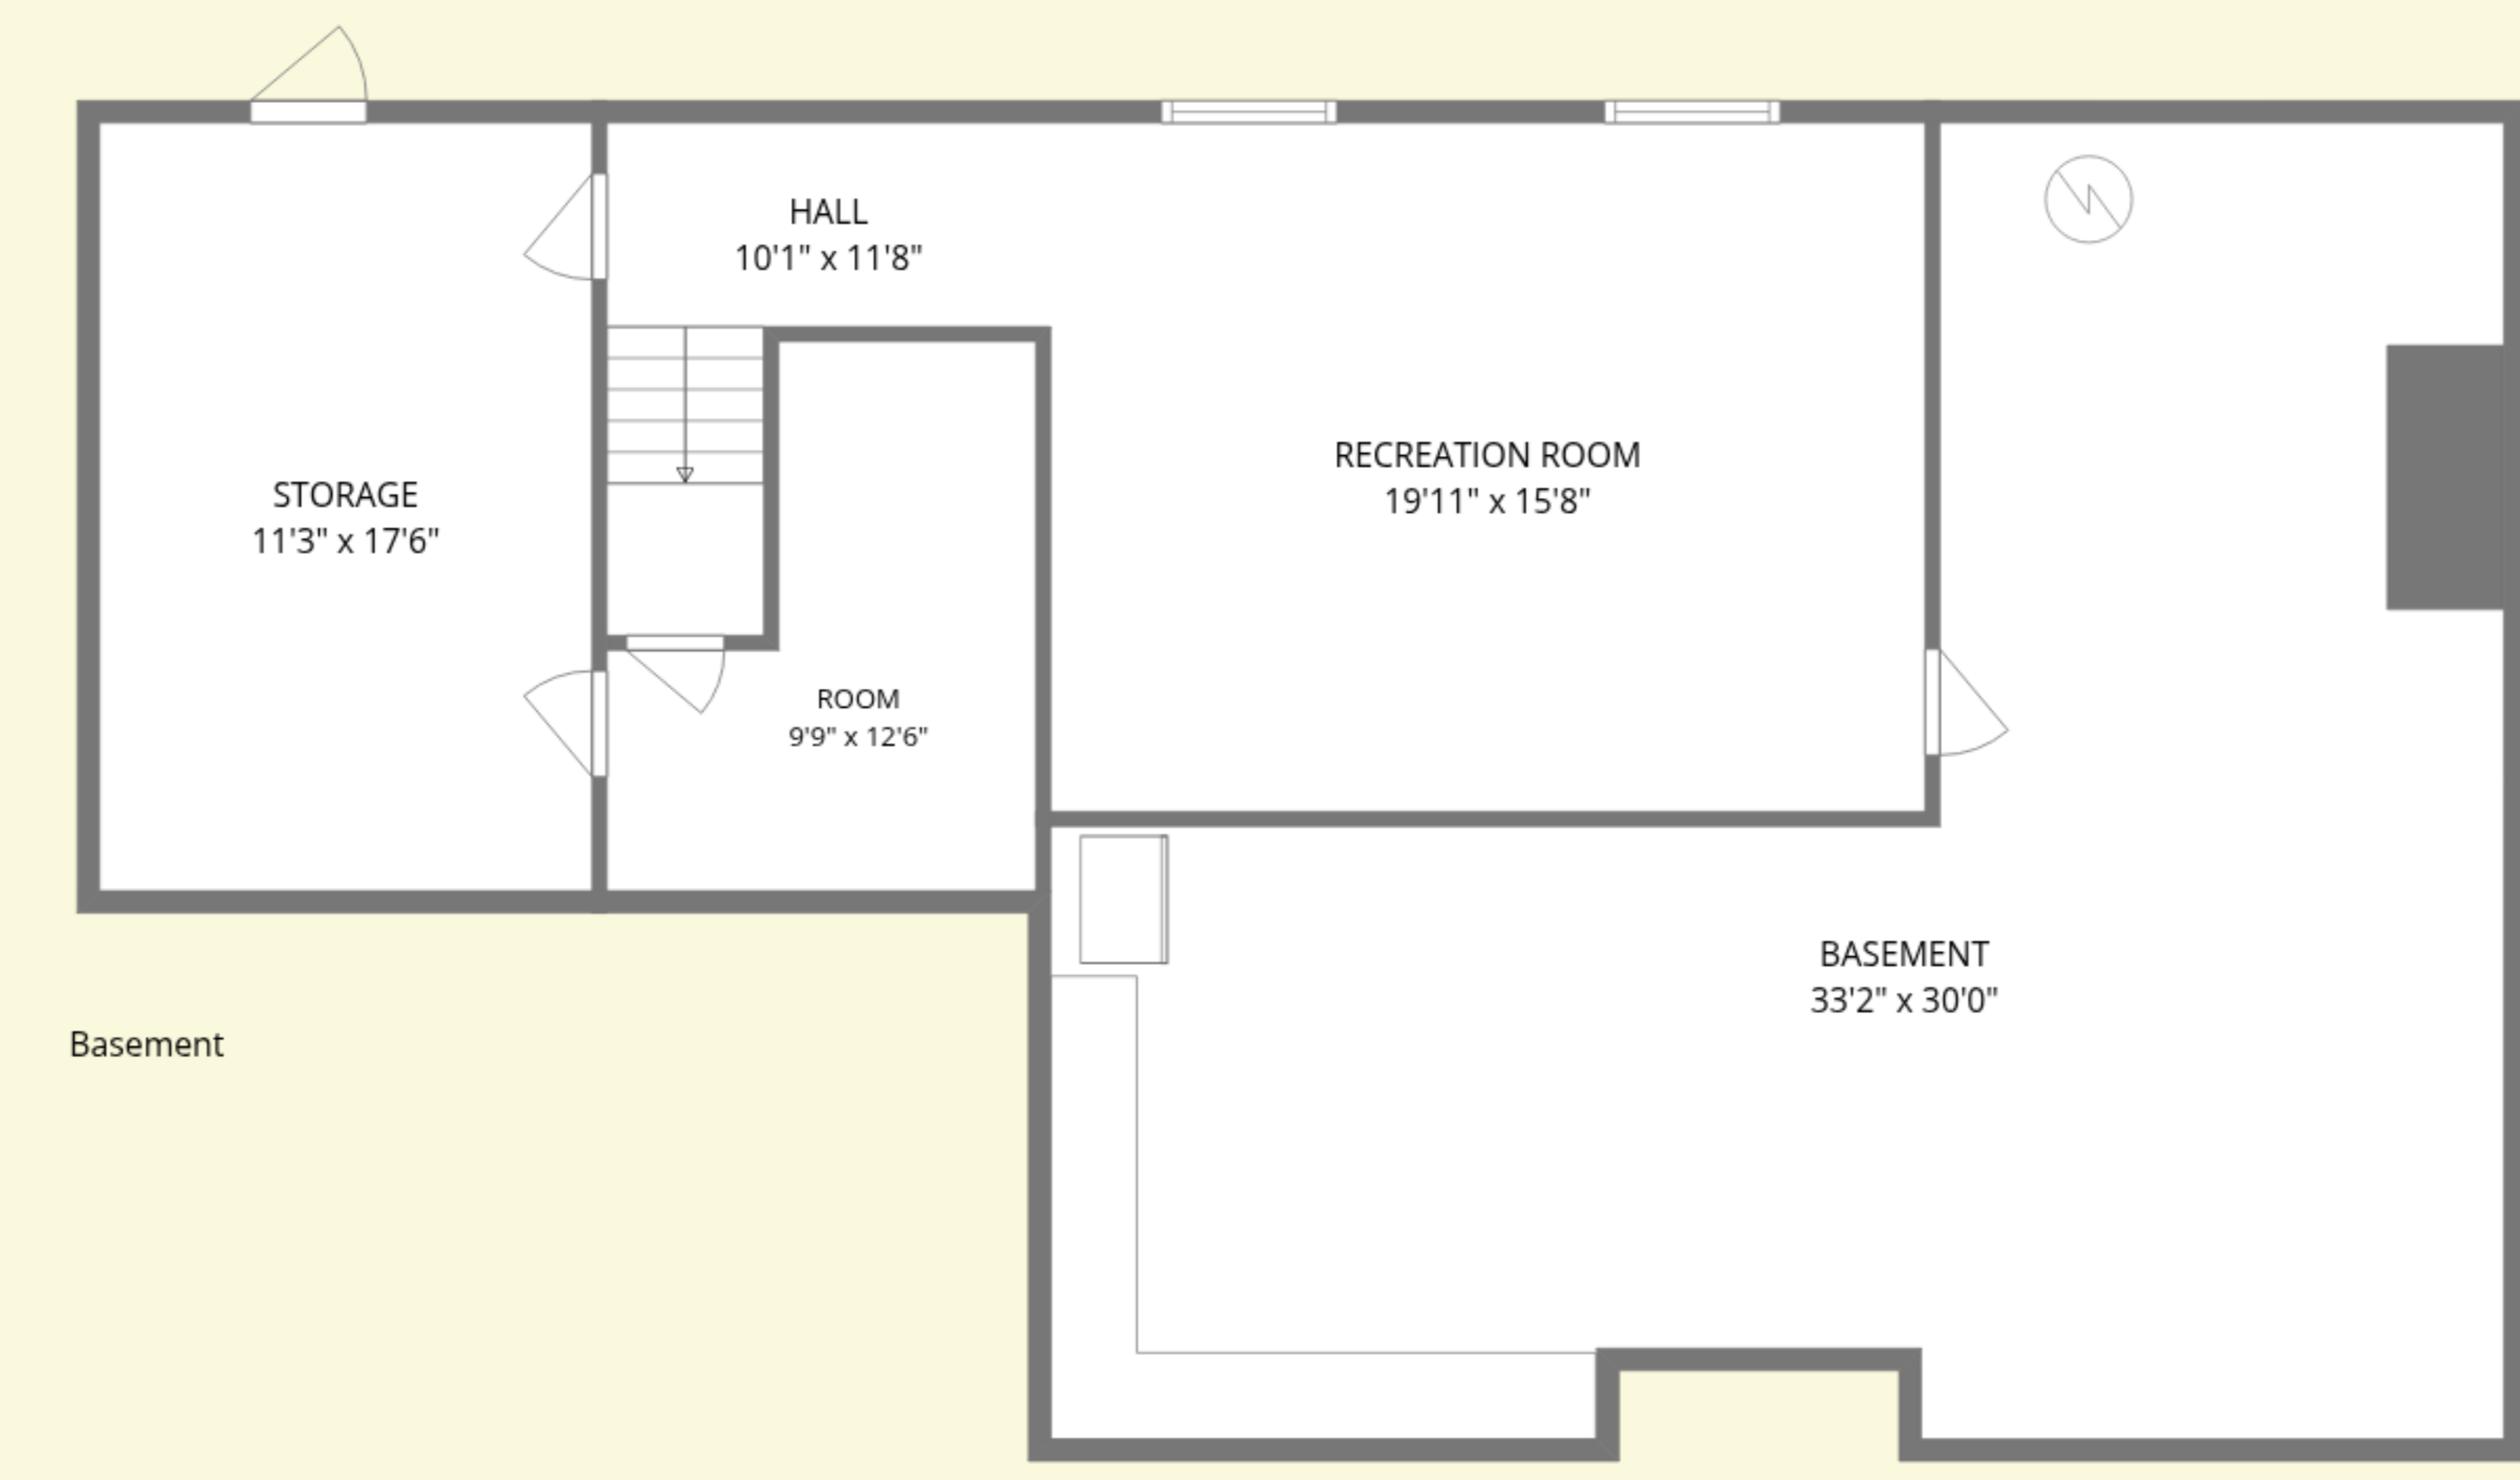

**TOTAL: 3233 sq. ft**

Basement: 508 sq. ft, 1st floor: 2725 sq. ft

EXCLUDED AREAS: BASEMENT: 654 sq. ft, STORAGE: 197 sq. ft, PORCH: 42 sq. ft,  
 PATIO: 383 sq. ft, DECK: 561 sq. ft, GARAGE: 1359 sq. ft,  
 WALLS: 293 sq. ft

1st floor

Basement

**TOTAL: 3233 sq. ft**

Basement: 508 sq. ft, 1st floor: 2725 sq. ft

EXCLUDED AREAS: BASEMENT: 654 sq. ft, STORAGE: 197 sq. ft, PORCH: 42 sq. ft,  
 PATIO: 383 sq. ft, DECK: 561 sq. ft, GARAGE: 1359 sq. ft,  
 WALLS: 293 sq. ft