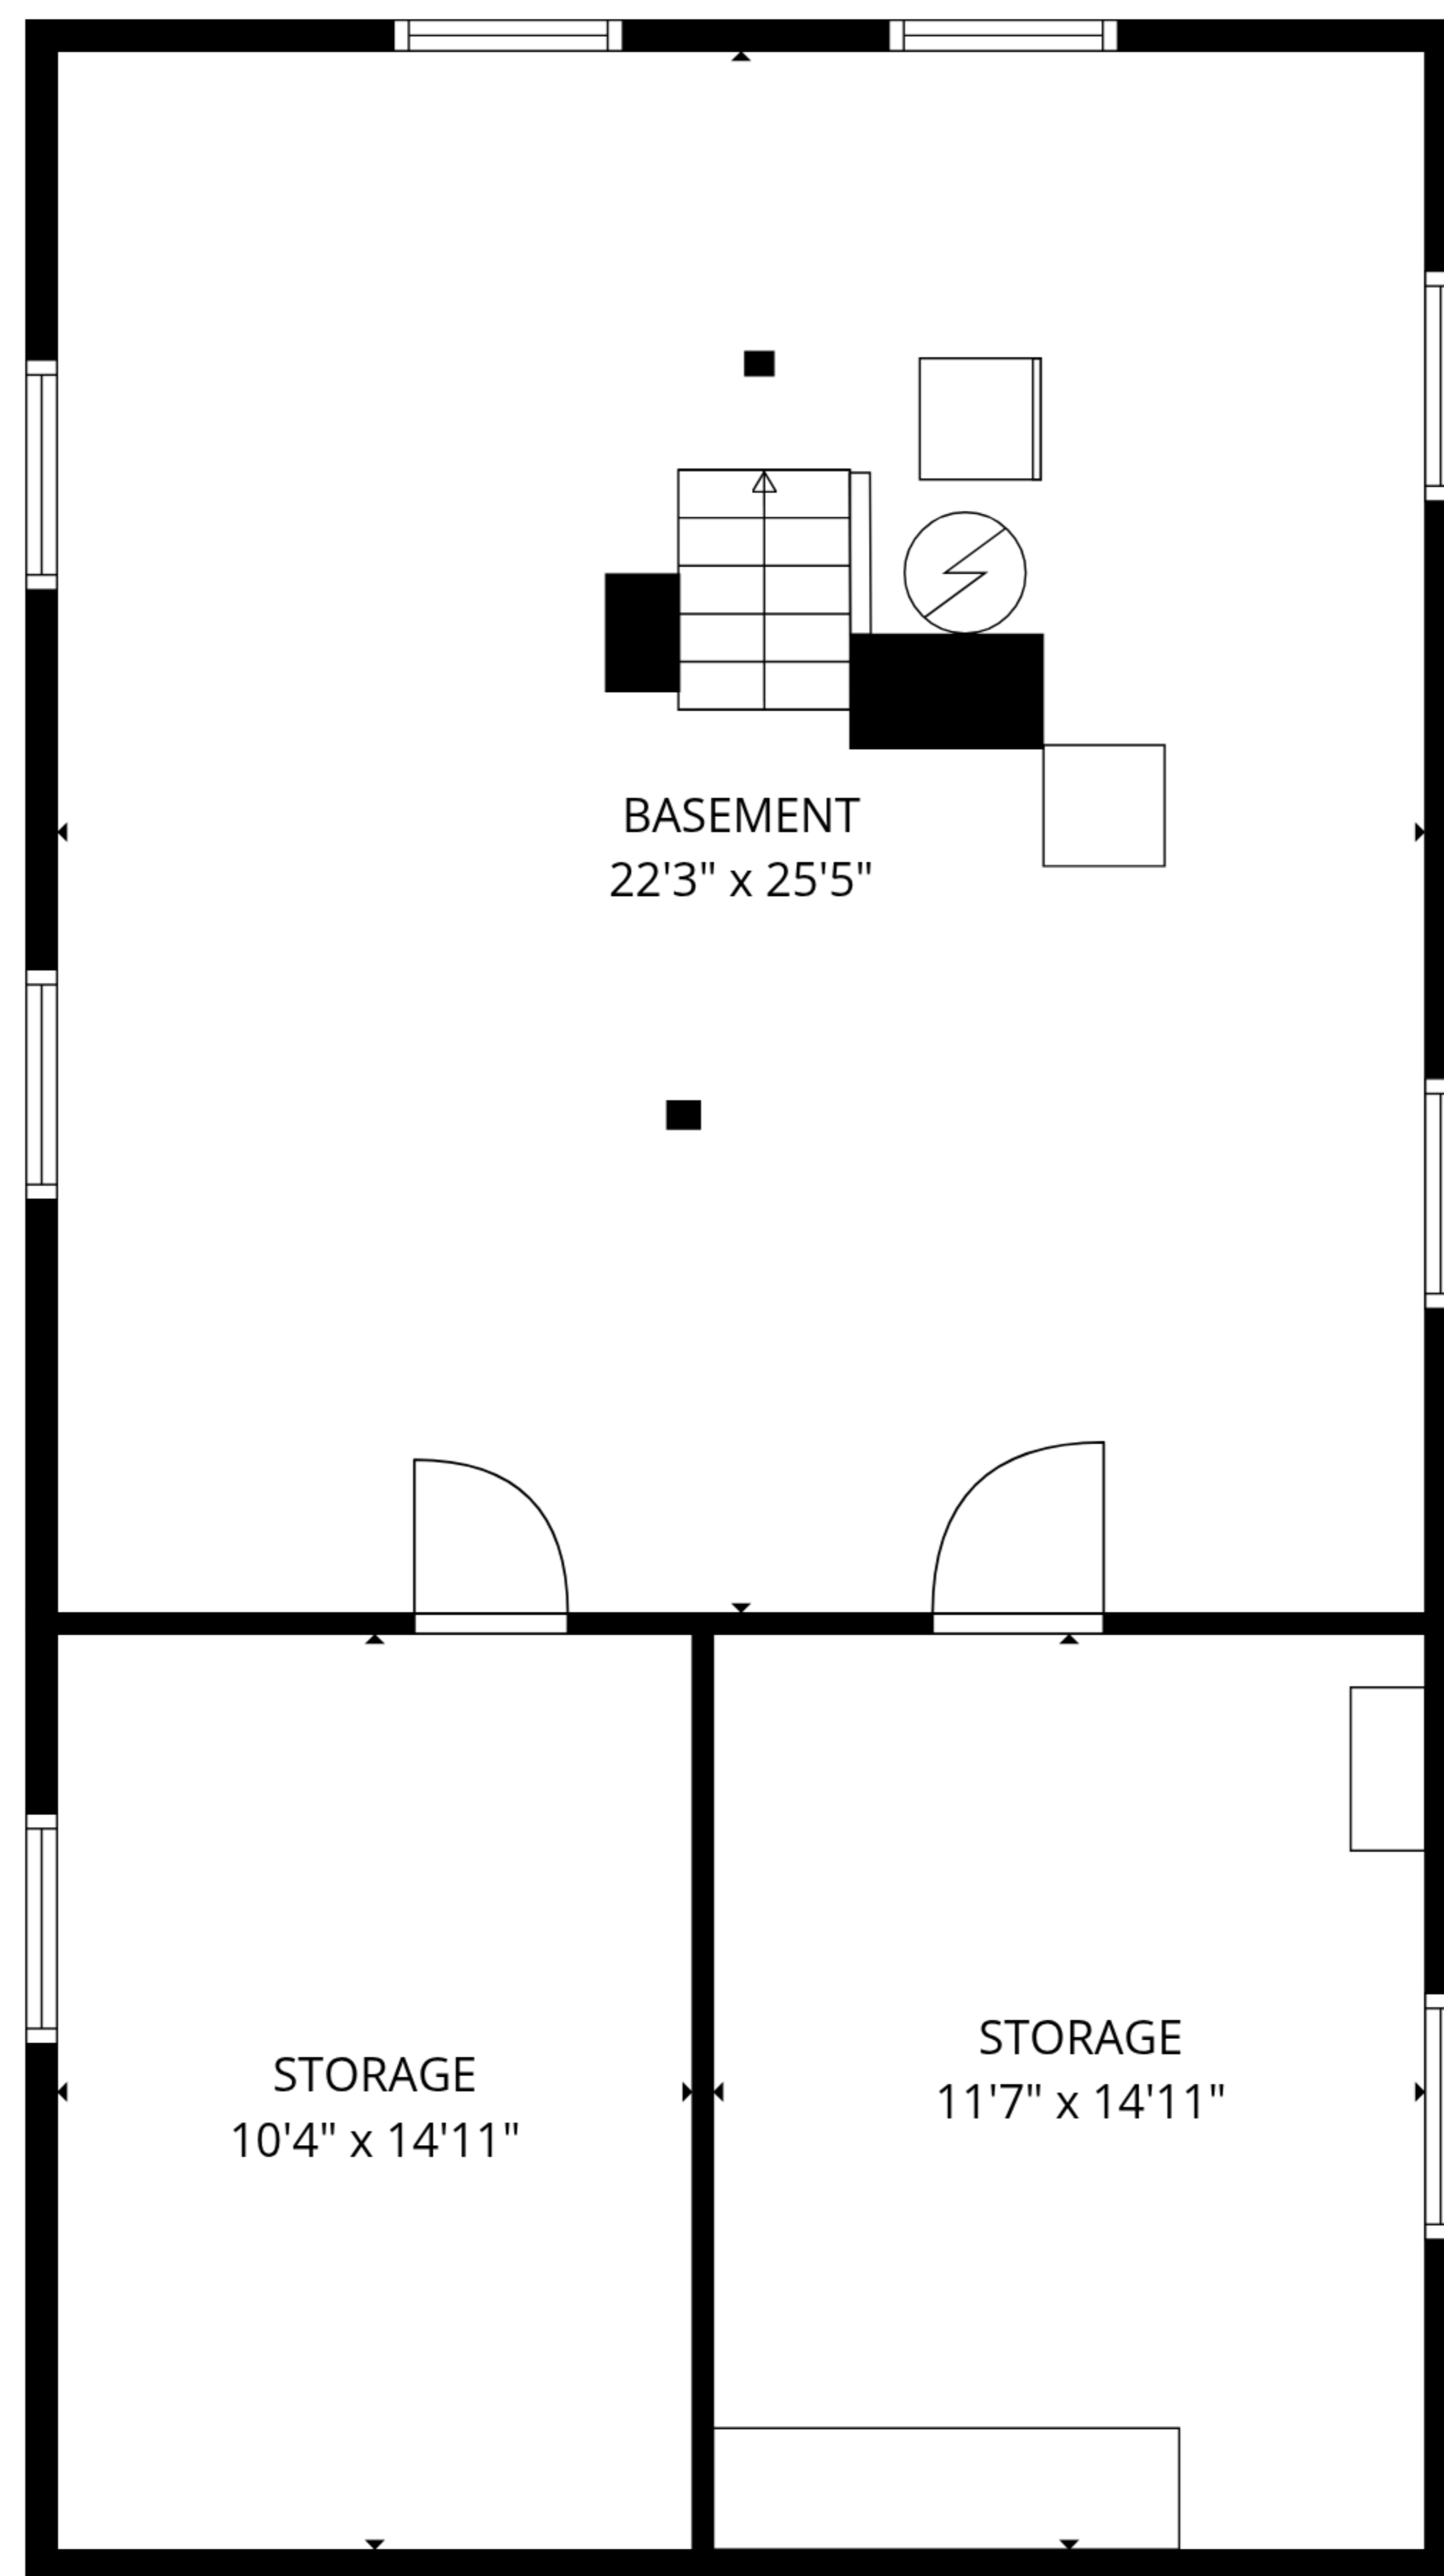

TOTAL: 903 sq. ft

Basement: 0 sq. ft, 1st floor: 903 sq. ft

EXCLUDED AREAS: STORAGE: 338 sq. ft, BASEMENT: 564 sq. ft, PORCH: 145 sq. ft,
WALLS: 128 sq. ft

TOTAL: 903 sq. ft

Basement: 0 sq. ft, 1st floor: 903 sq. ft

EXCLUDED AREAS: STORAGE: 338 sq. ft, BASEMENT: 564 sq. ft, PORCH: 145 sq. ft,
WALLS: 128 sq. ft

Basement

1st floor

TOTAL: 903 sq. ft
 Basement: 0 sq. ft, 1st floor: 903 sq. ft
 EXCLUDED AREAS: STORAGE: 338 sq. ft, BASEMENT: 564 sq. ft, PORCH: 145 sq. ft,
 WALLS: 128 sq. ft