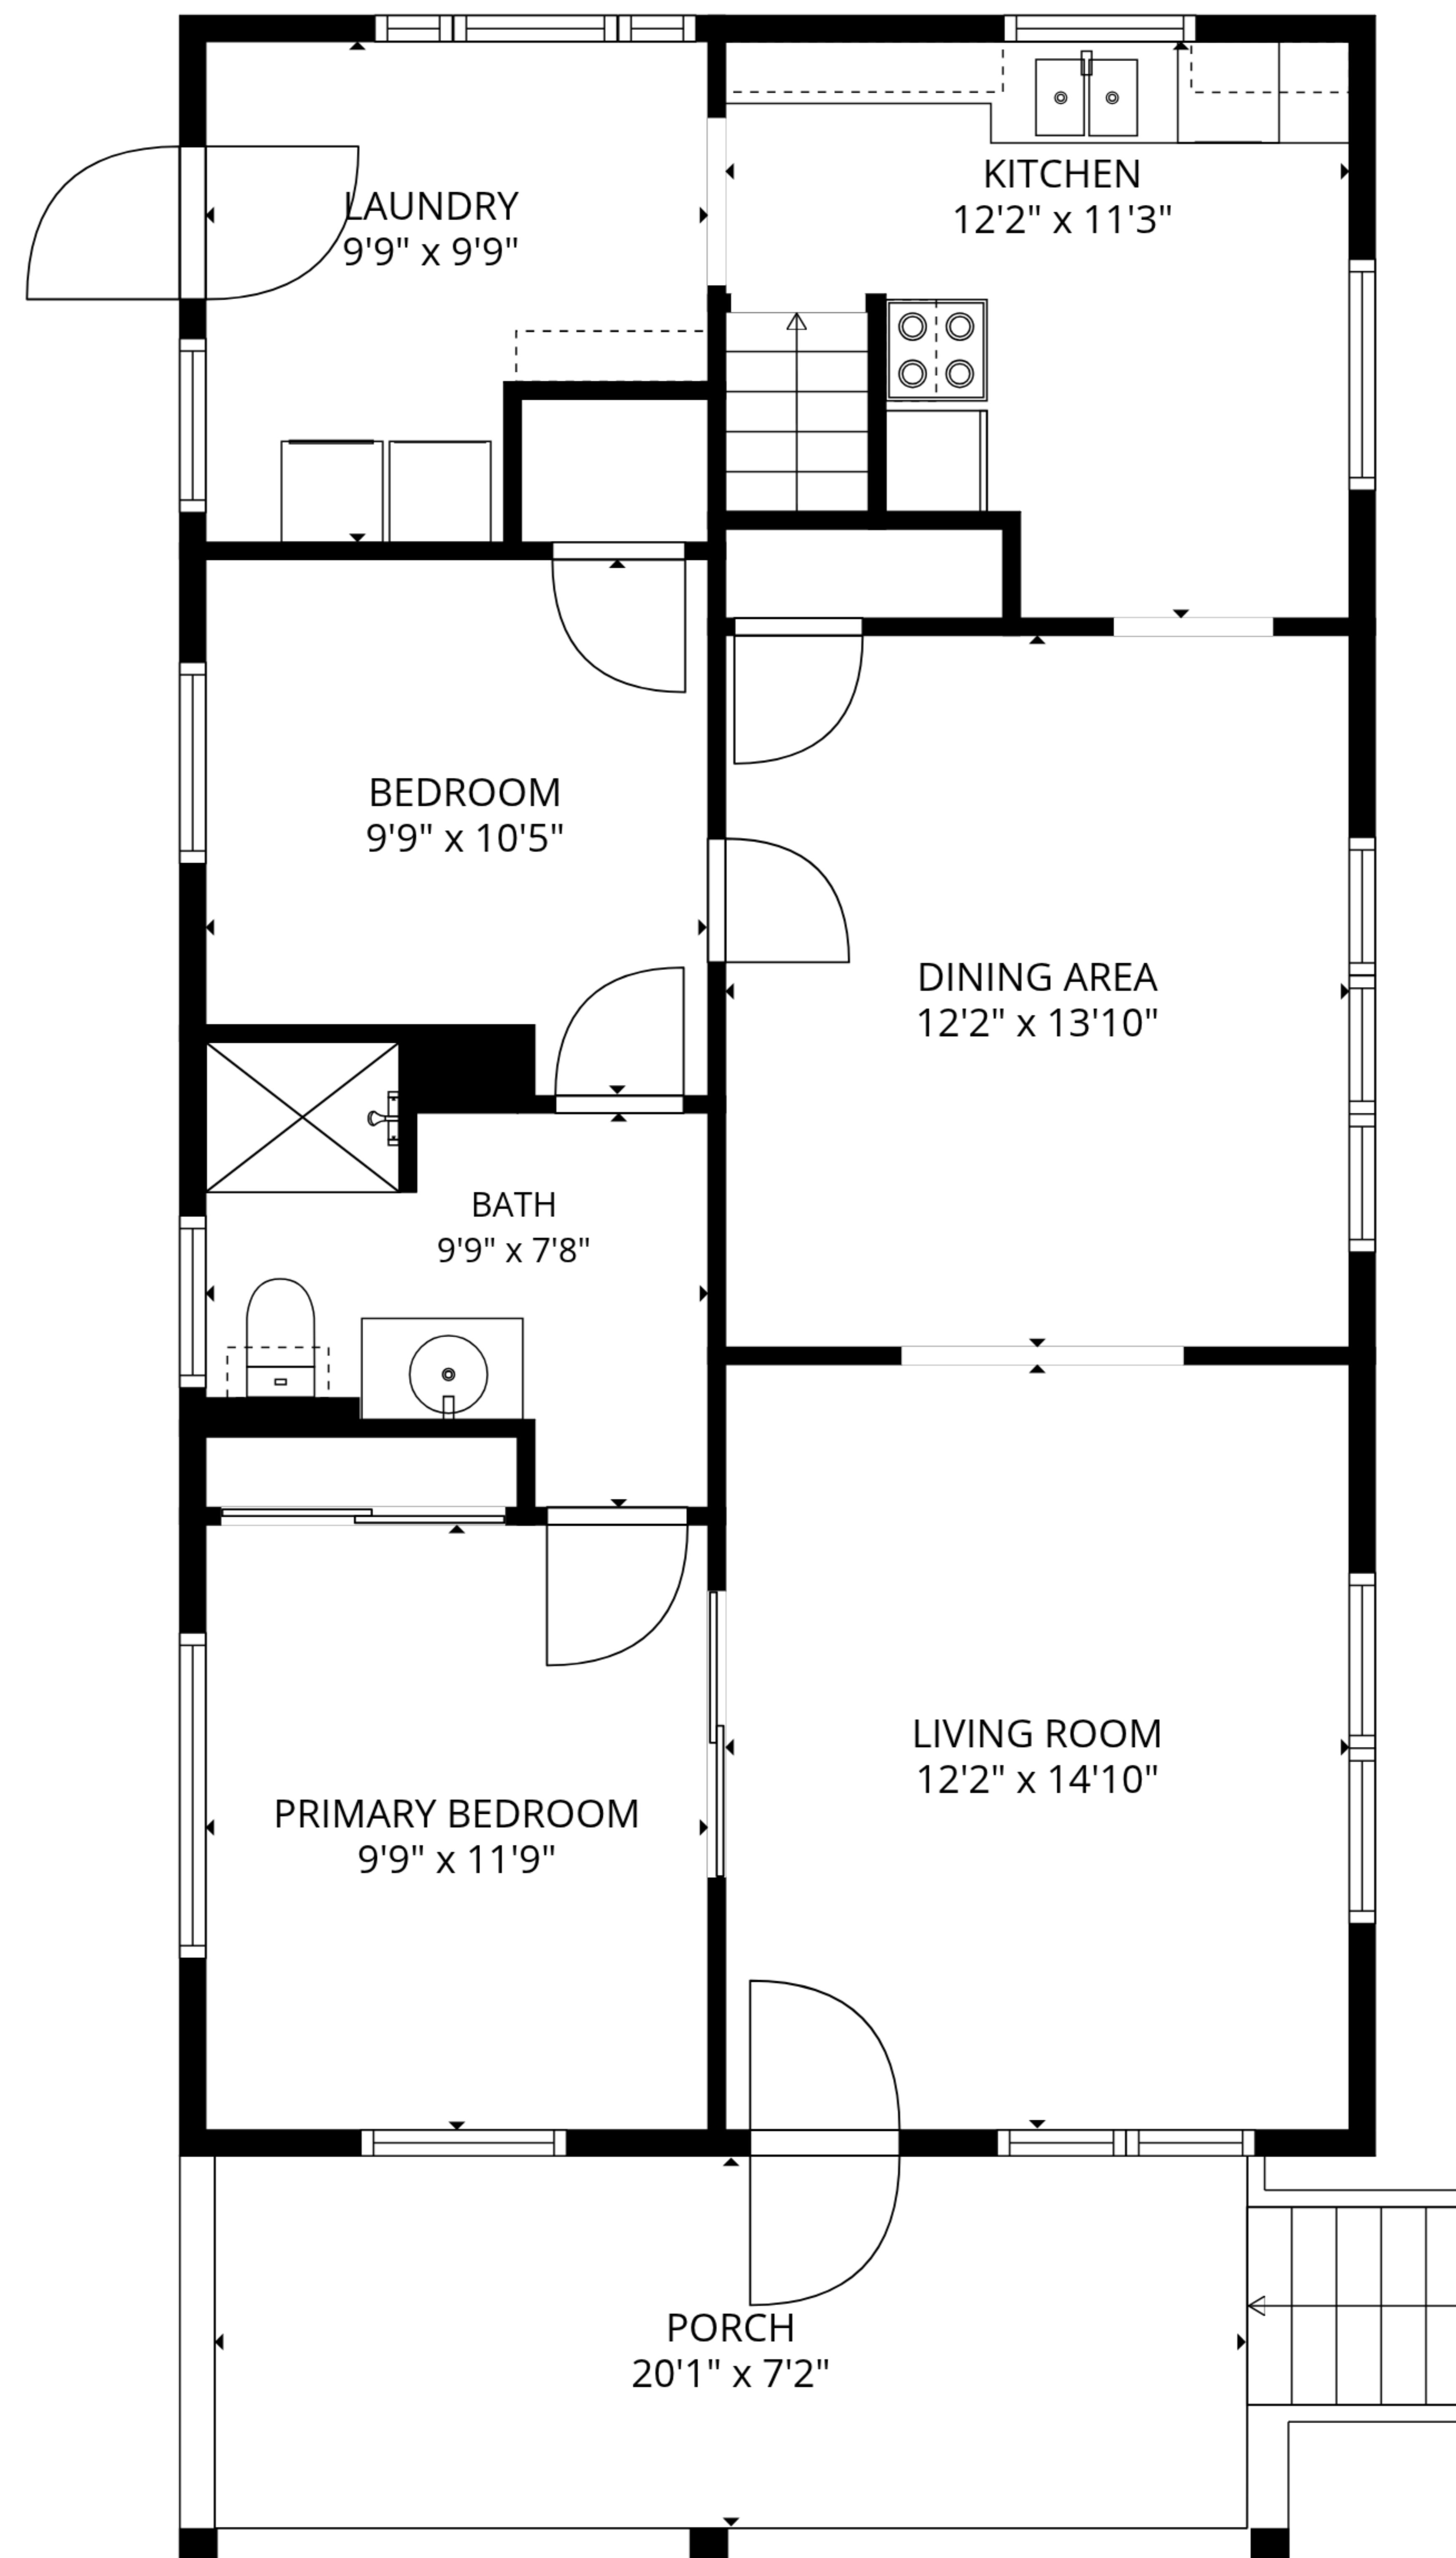

TOTAL: 903 sq. ft

Basement: 0 sq. ft, 1st floor: 903 sq. ft

EXCLUDED AREAS: STORAGE: 338 sq. ft, BASEMENT: 564 sq. ft, PORCH: 145 sq. ft,
WALLS: 128 sq. ft

TOTAL: 903 sq. ft

Basement: 0 sq. ft, 1st floor: 903 sq. ft

EXCLUDED AREAS: STORAGE: 338 sq. ft, BASEMENT: 564 sq. ft, PORCH: 145 sq. ft,
WALLS: 128 sq. ft

Basement

1st floor

TOTAL: 903 sq. ft
 Basement: 0 sq. ft, 1st floor: 903 sq. ft
 EXCLUDED AREAS: STORAGE: 338 sq. ft, BASEMENT: 564 sq. ft, PORCH: 145 sq. ft,
 WALLS: 128 sq. ft