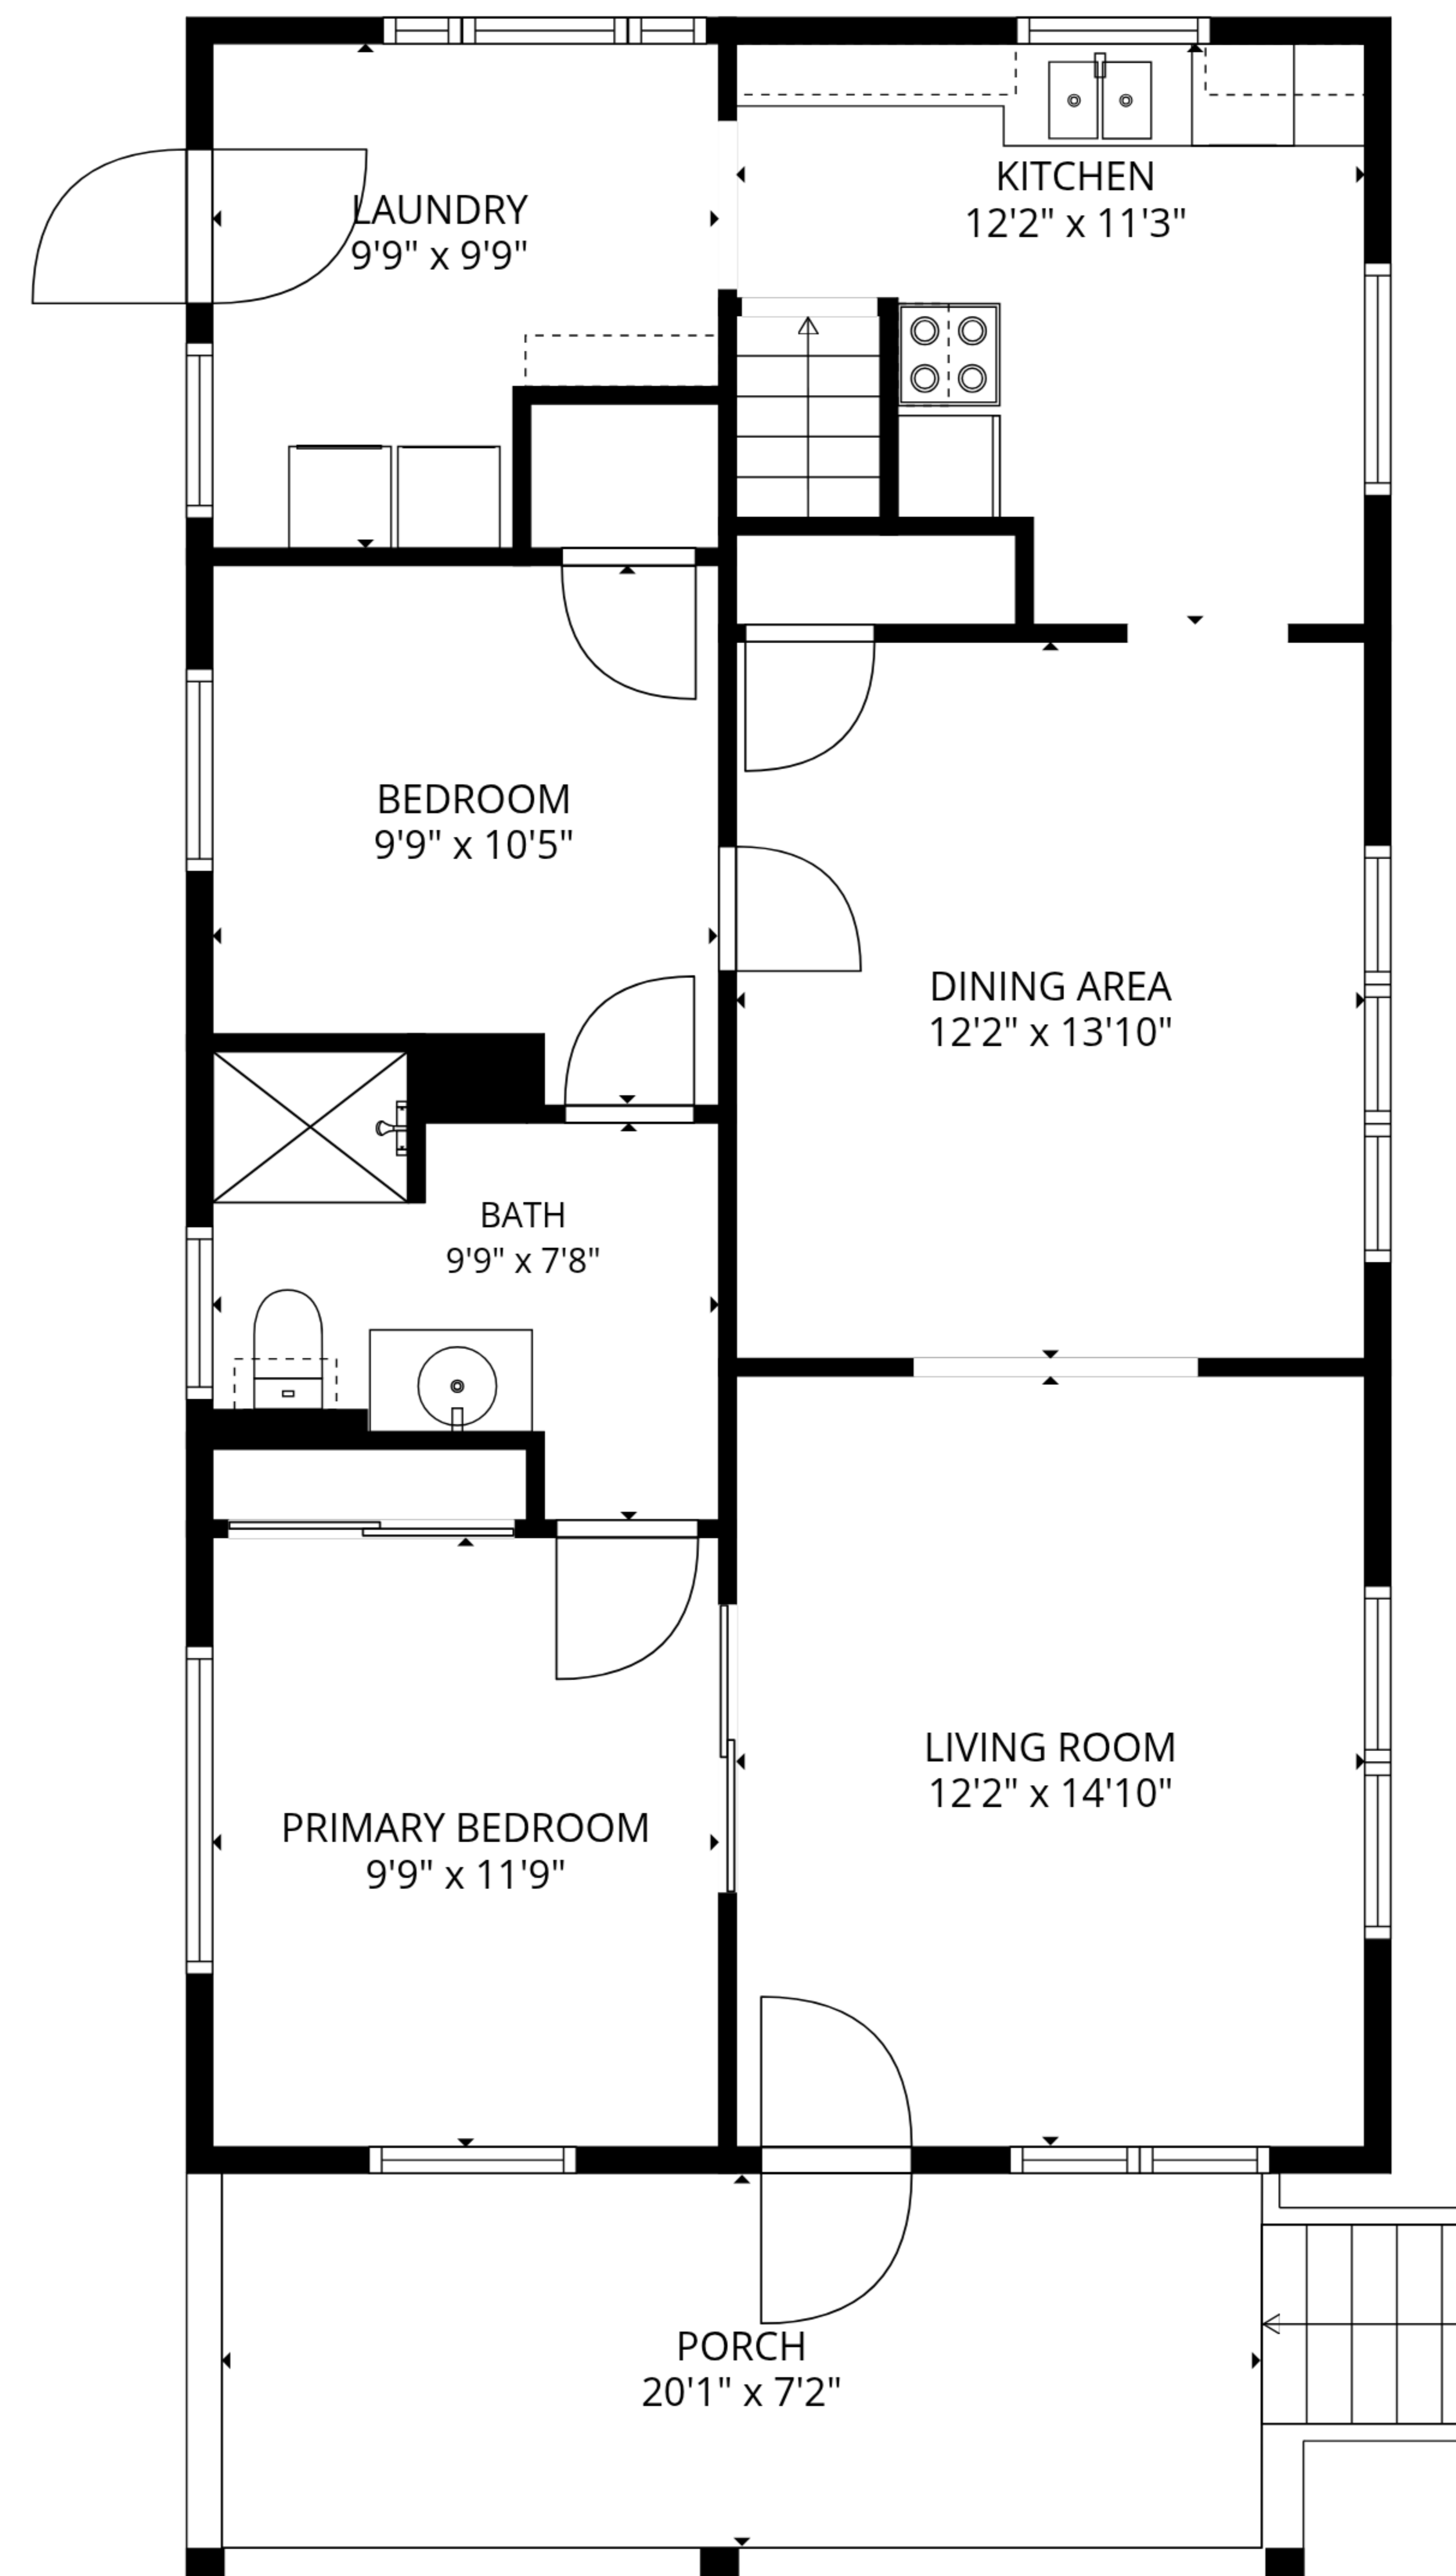

TOTAL: 903 sq. ft

Basement: 0 sq. ft, 1st floor: 903 sq. ft

EXCLUDED AREAS: STORAGE: 338 sq. ft, BASEMENT: 564 sq. ft, PORCH: 145 sq. ft,
WALLS: 128 sq. ft

TOTAL: 903 sq. ft

Basement: 0 sq. ft, 1st floor: 903 sq. ft

EXCLUDED AREAS: STORAGE: 338 sq. ft, BASEMENT: 564 sq. ft, PORCH: 145 sq. ft,
WALLS: 128 sq. ft

Basement

1st floor

TOTAL: 903 sq. ft
 Basement: 0 sq. ft, 1st floor: 903 sq. ft
 EXCLUDED AREAS: STORAGE: 338 sq. ft, BASEMENT: 564 sq. ft, PORCH: 145 sq. ft,
 WALLS: 128 sq. ft