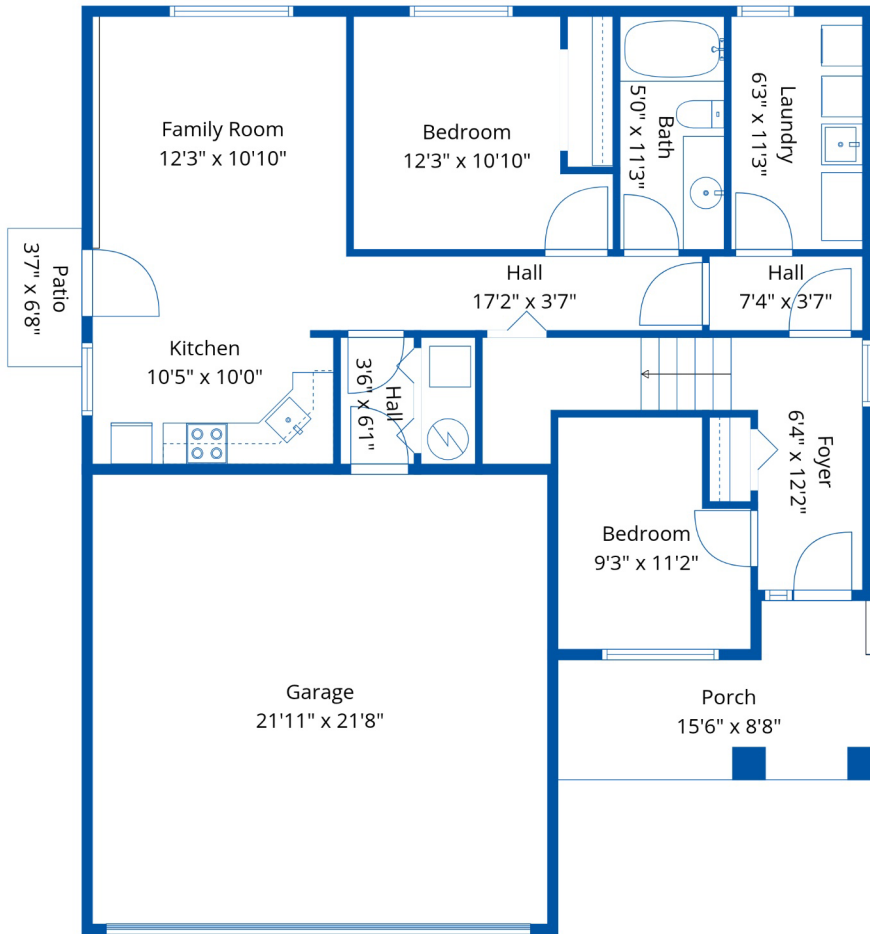

Bonnie Radke
604-799-0475
bonnieradke@gmail.com

5726 Kestrel Dr

Sharon Hoffman
604-316-1801
sharonhoffmanhomes@gmail.com

Below Main

Main Floor

Estimated Areas:

Below Main: 969 sq. ft
Main Floor: 1363 sq. ft
Total: 2332 Sq. Ft