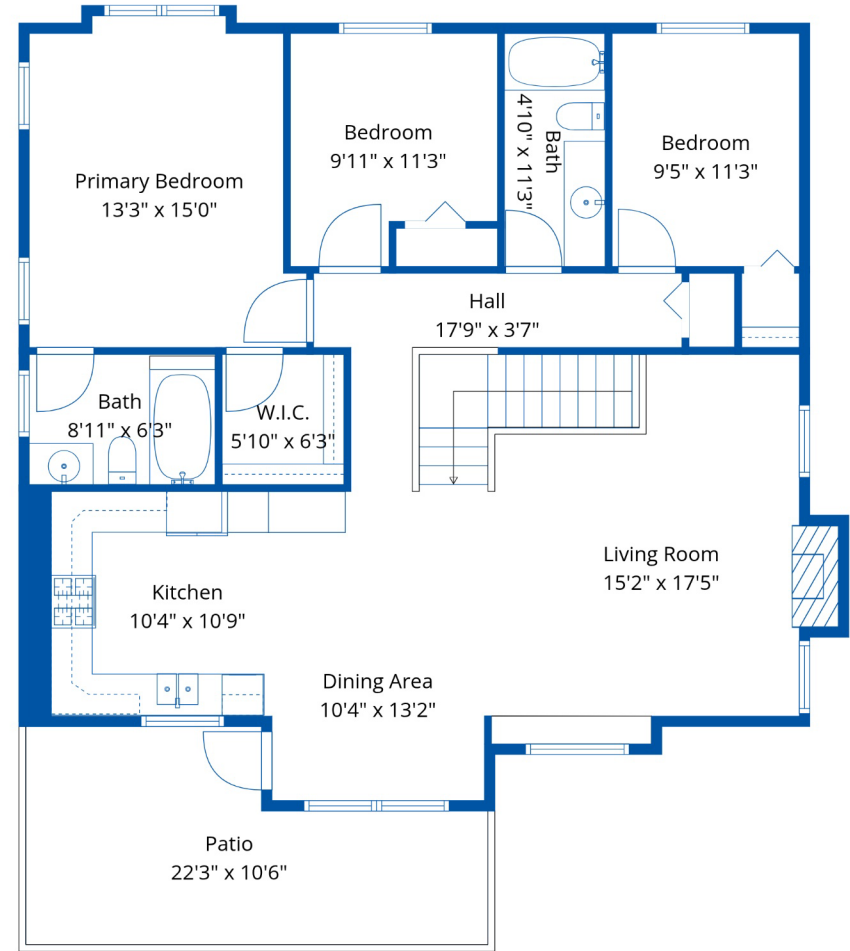

Bonnie Radke
604-799-0475
bonnieradke@gmail.com

5726 Kestrel Dr

Sharon Hoffman
604-316-1801
sharonhoffmanhomes@gmail.com

Below Main

Main Floor

Estimated Areas:

Below Main: 969 sq. ft
Main Floor: 1363 sq. ft
Total: 2332 Sq. Ft