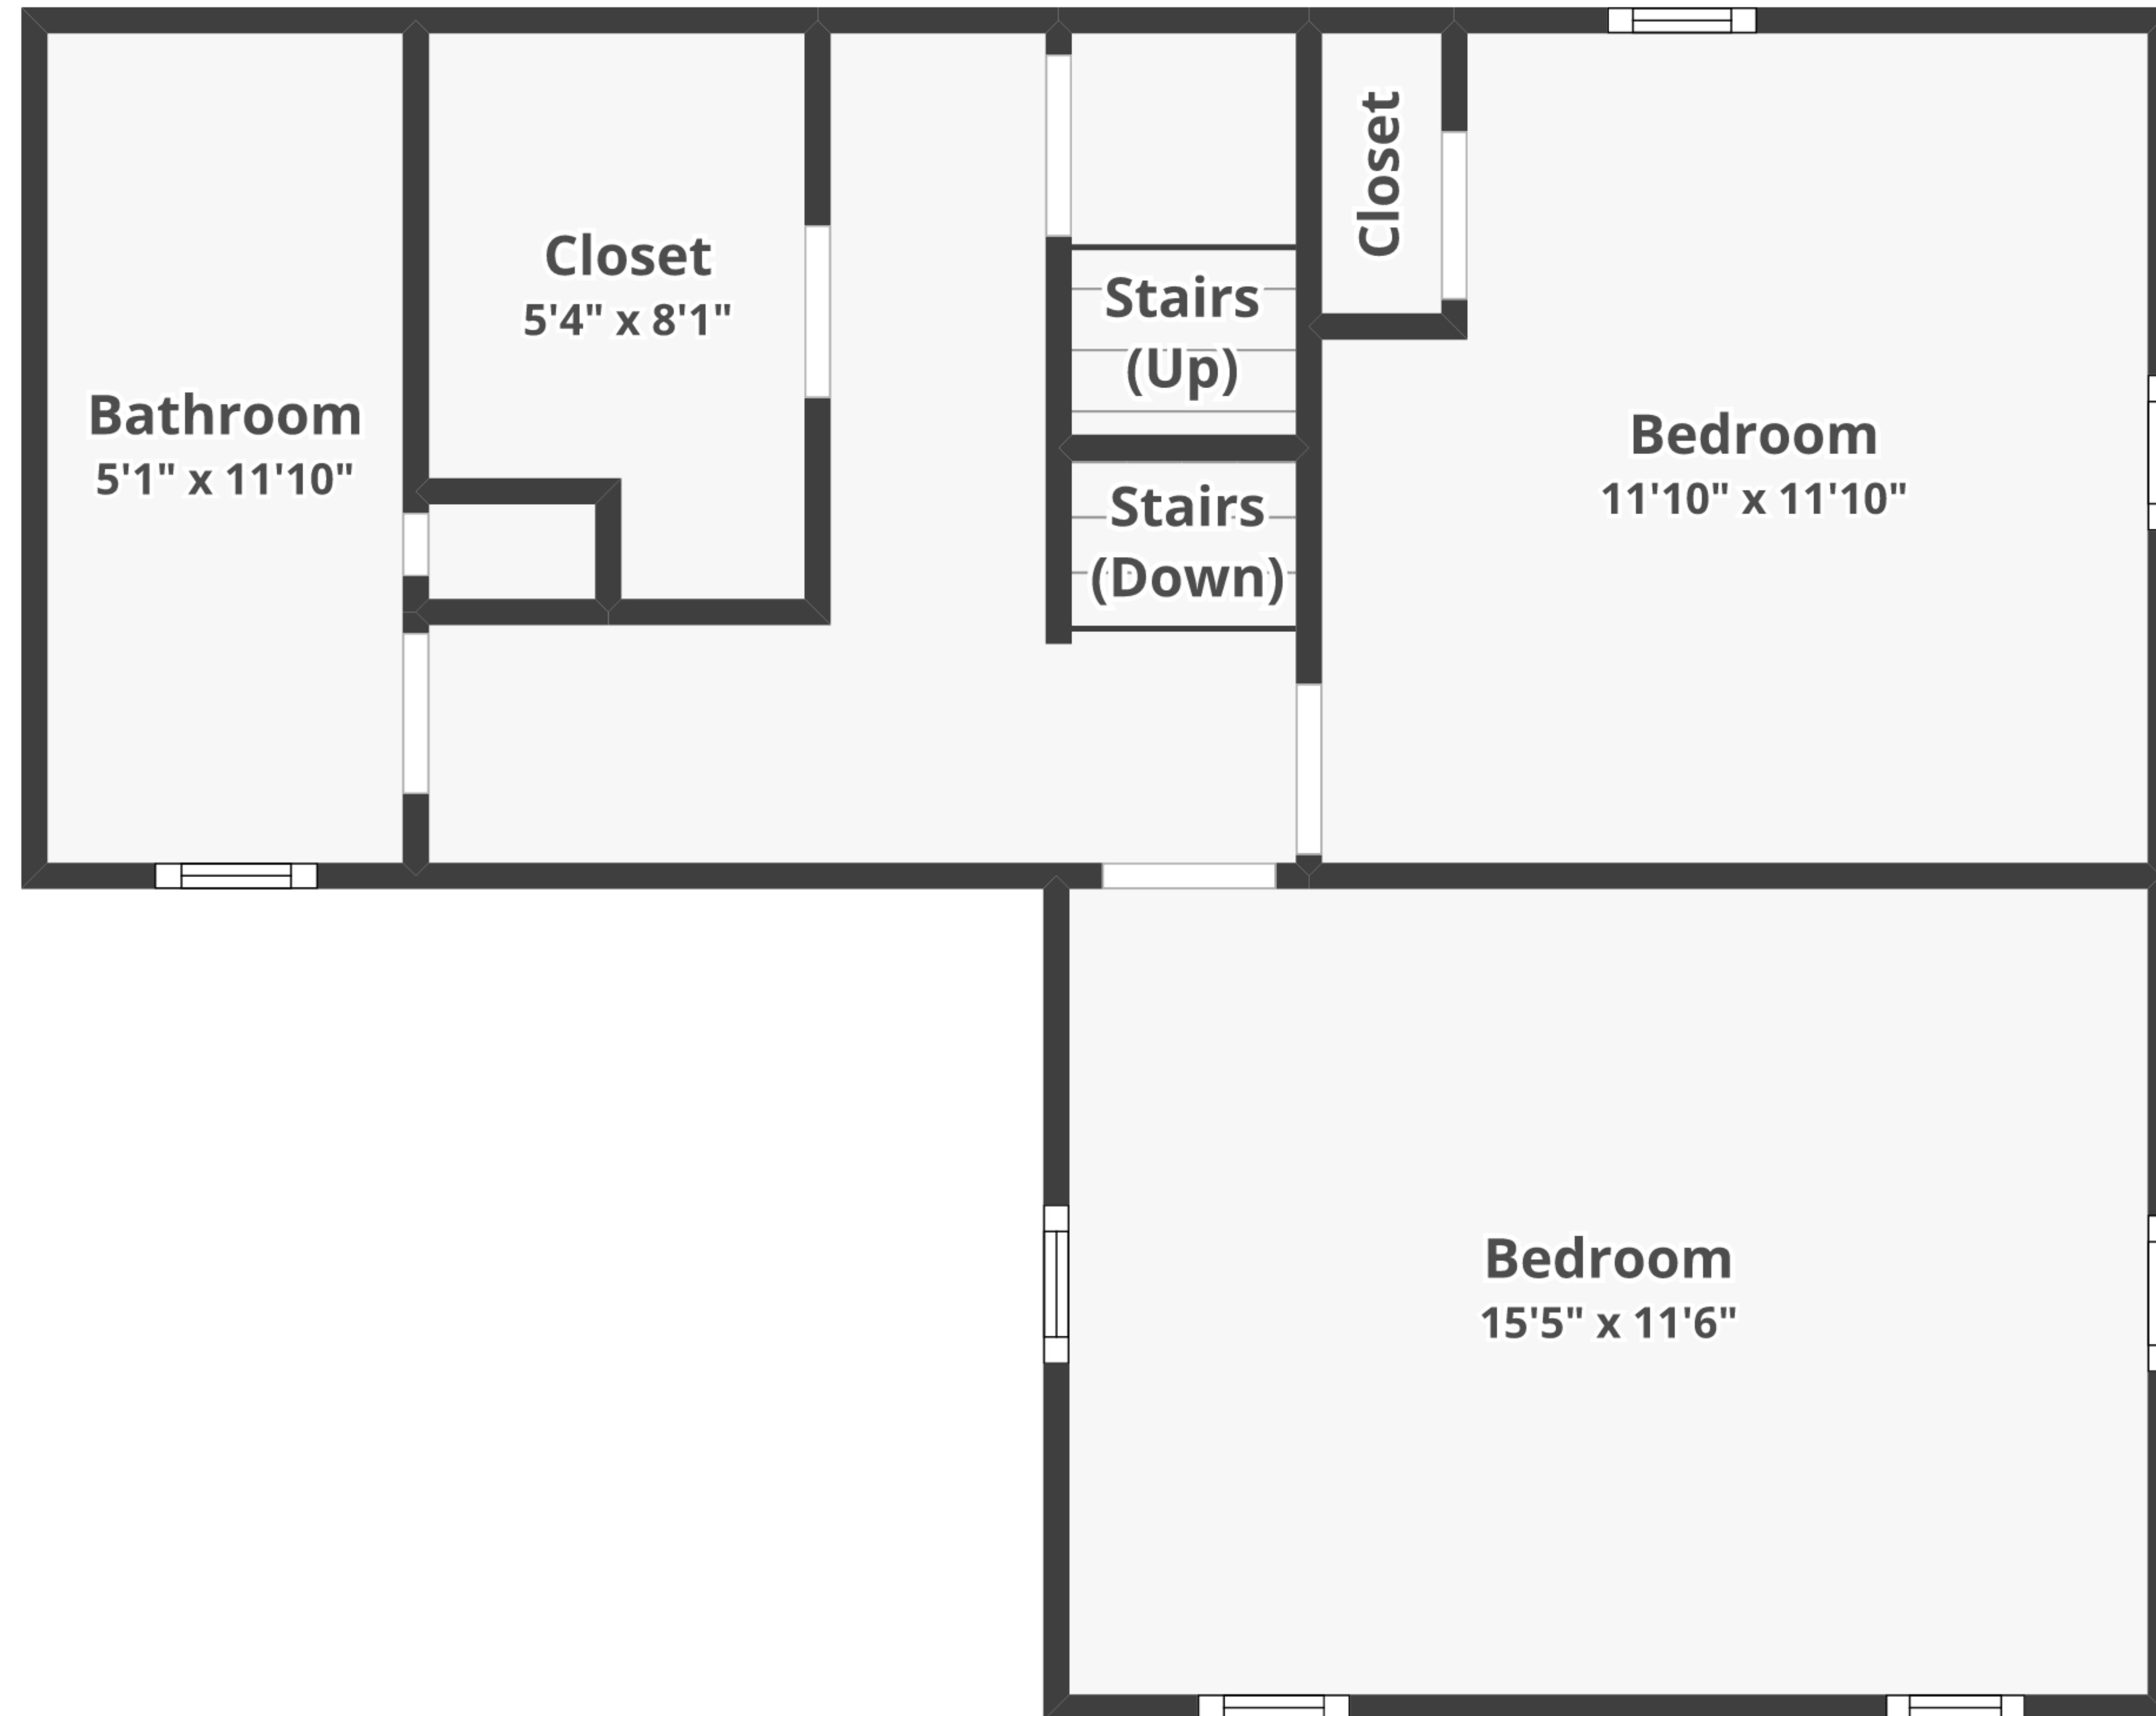

132 Geary Wolfe Rd, Pine Grove, PA 17963

Total finished area: ~1,190.2 sq. ft.

Total unfinished area: ~651.2 sq. ft.

Floor 2

Finished area: ~501.52 sq. ft.

Unfinished area: ~0 sq. ft.