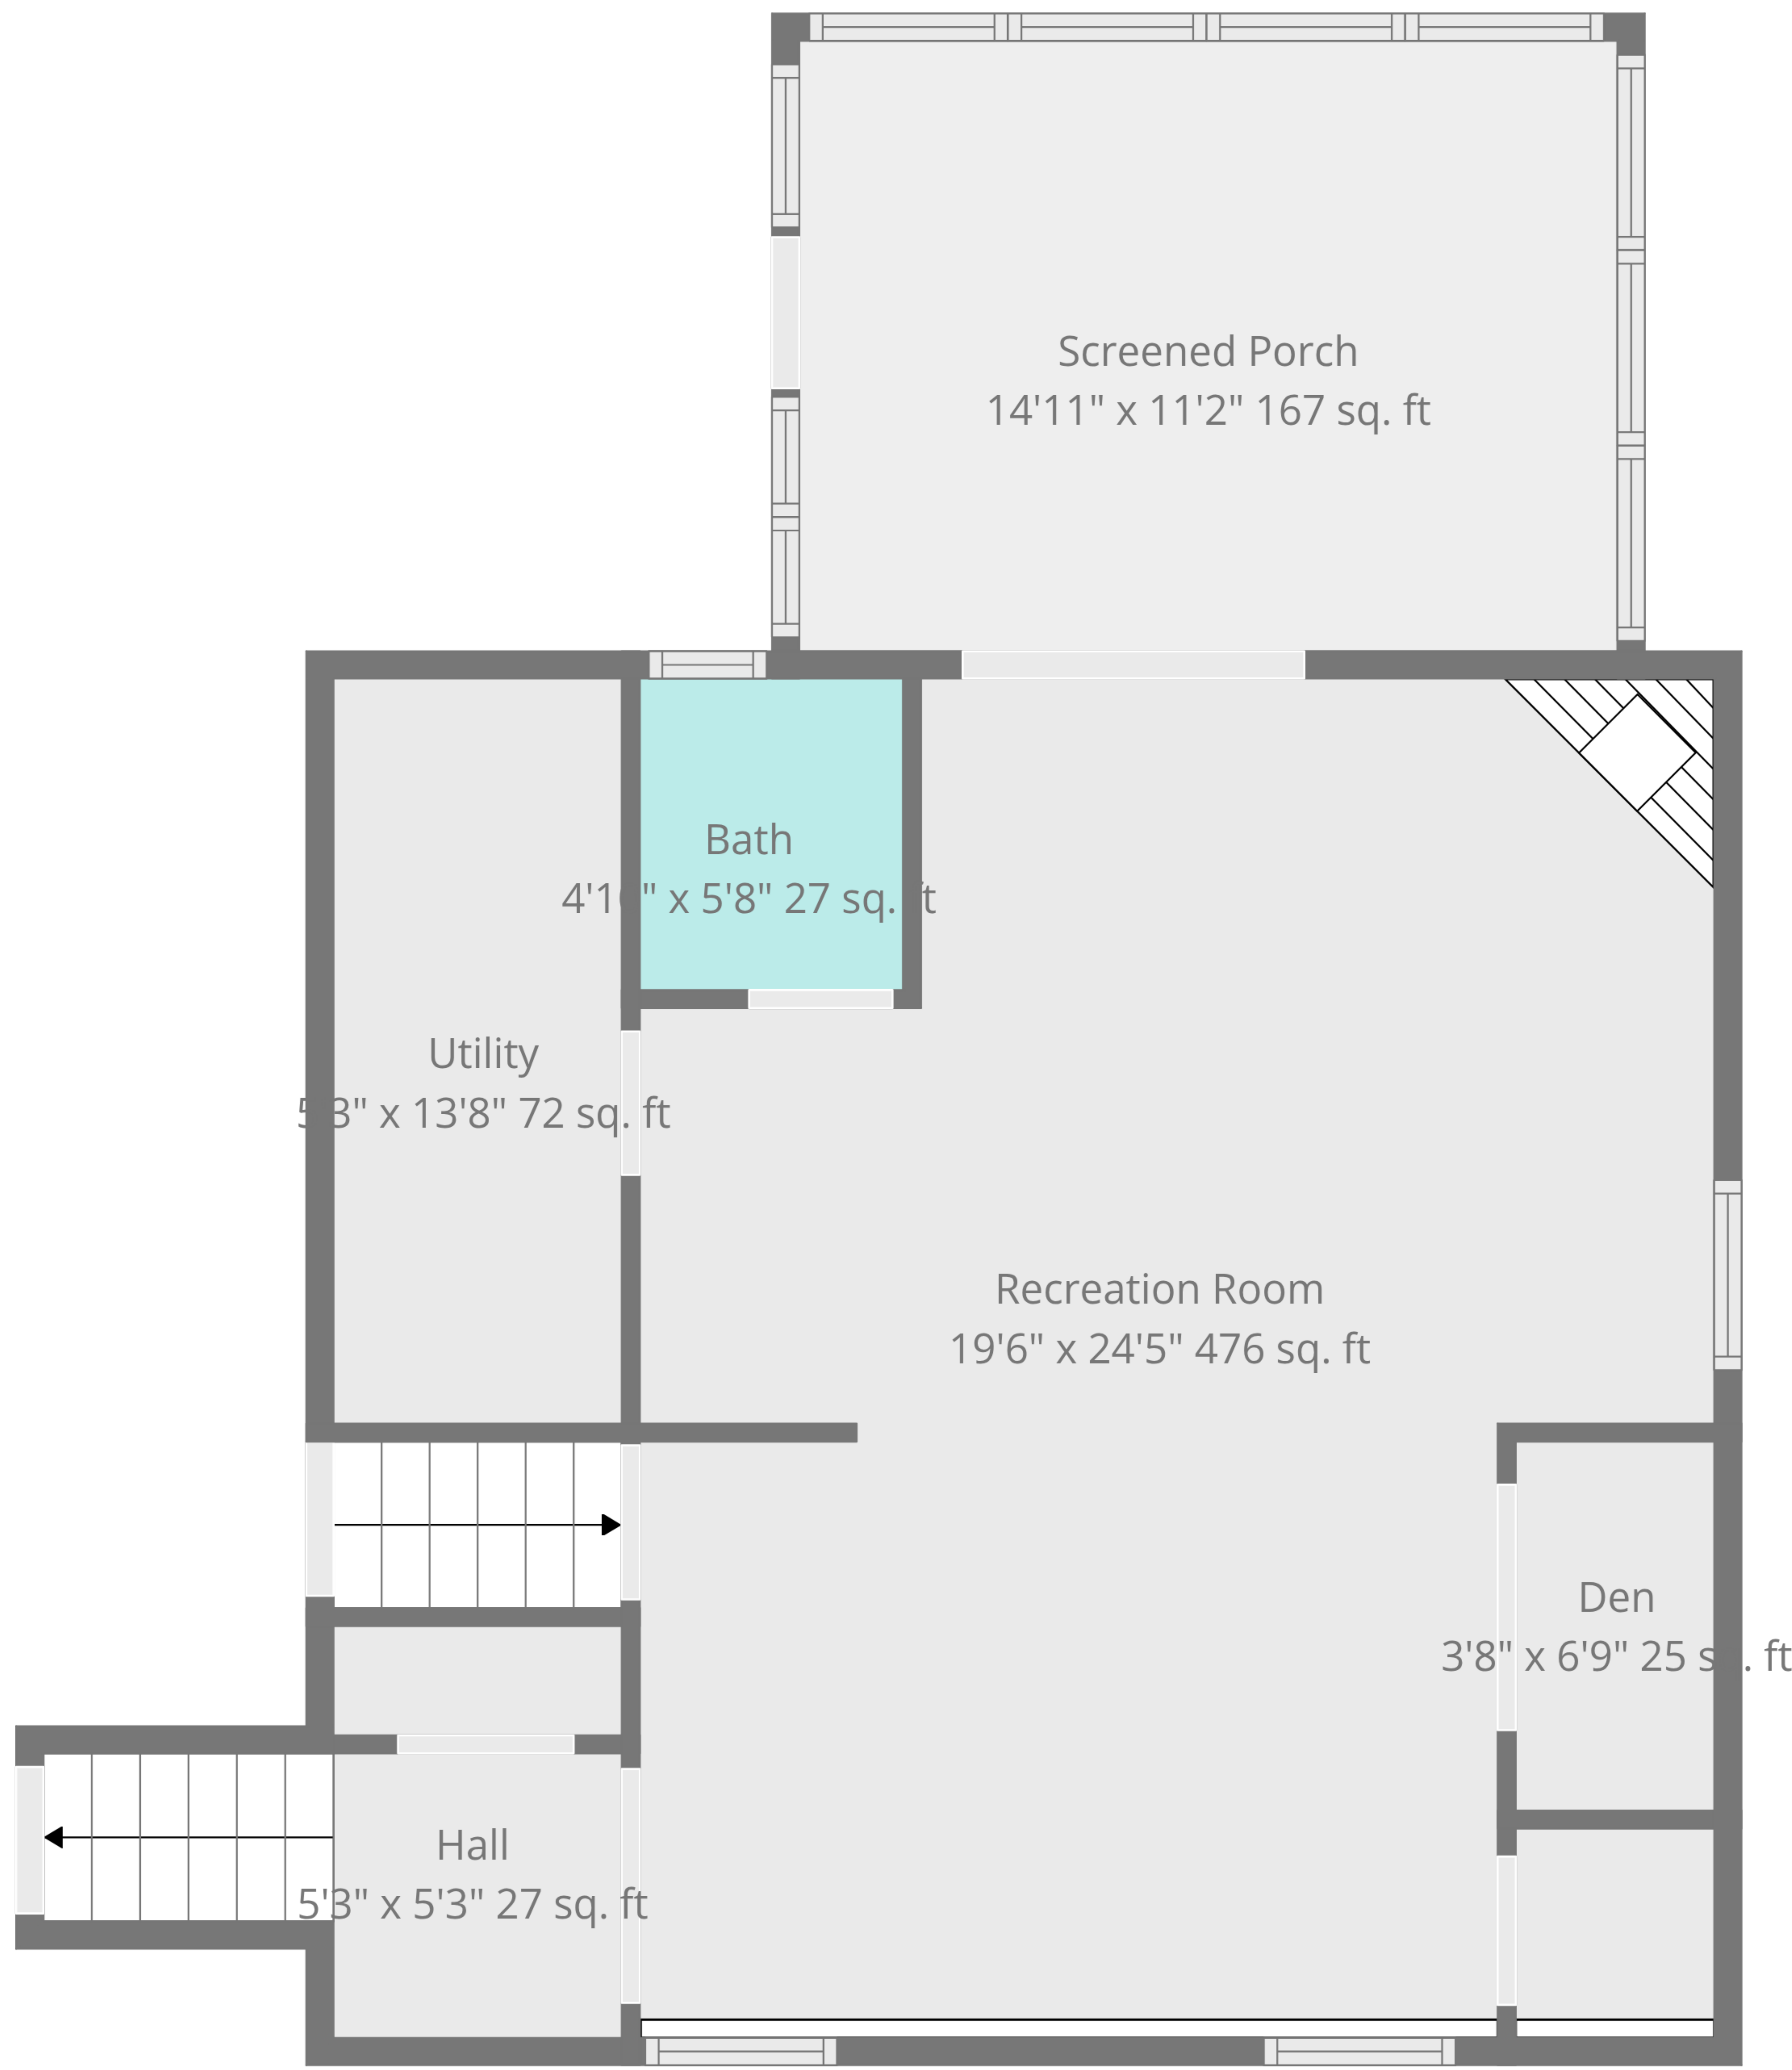

Garage  
26'2" x 24'6" 641 sq. ft

Measurements Are Calculated Using Ai Tech, Deemed Very Reliable But Not Guaranteed.

Measurements Are Calculated Using Ai Tech, Deemed Very Reliable But Not Guaranteed.

Measurements Are Calculated Using Ai Tech, Deemed Very Reliable But Not Guaranteed.

2nd Floor

3rd Floor

Basement

1st Floor