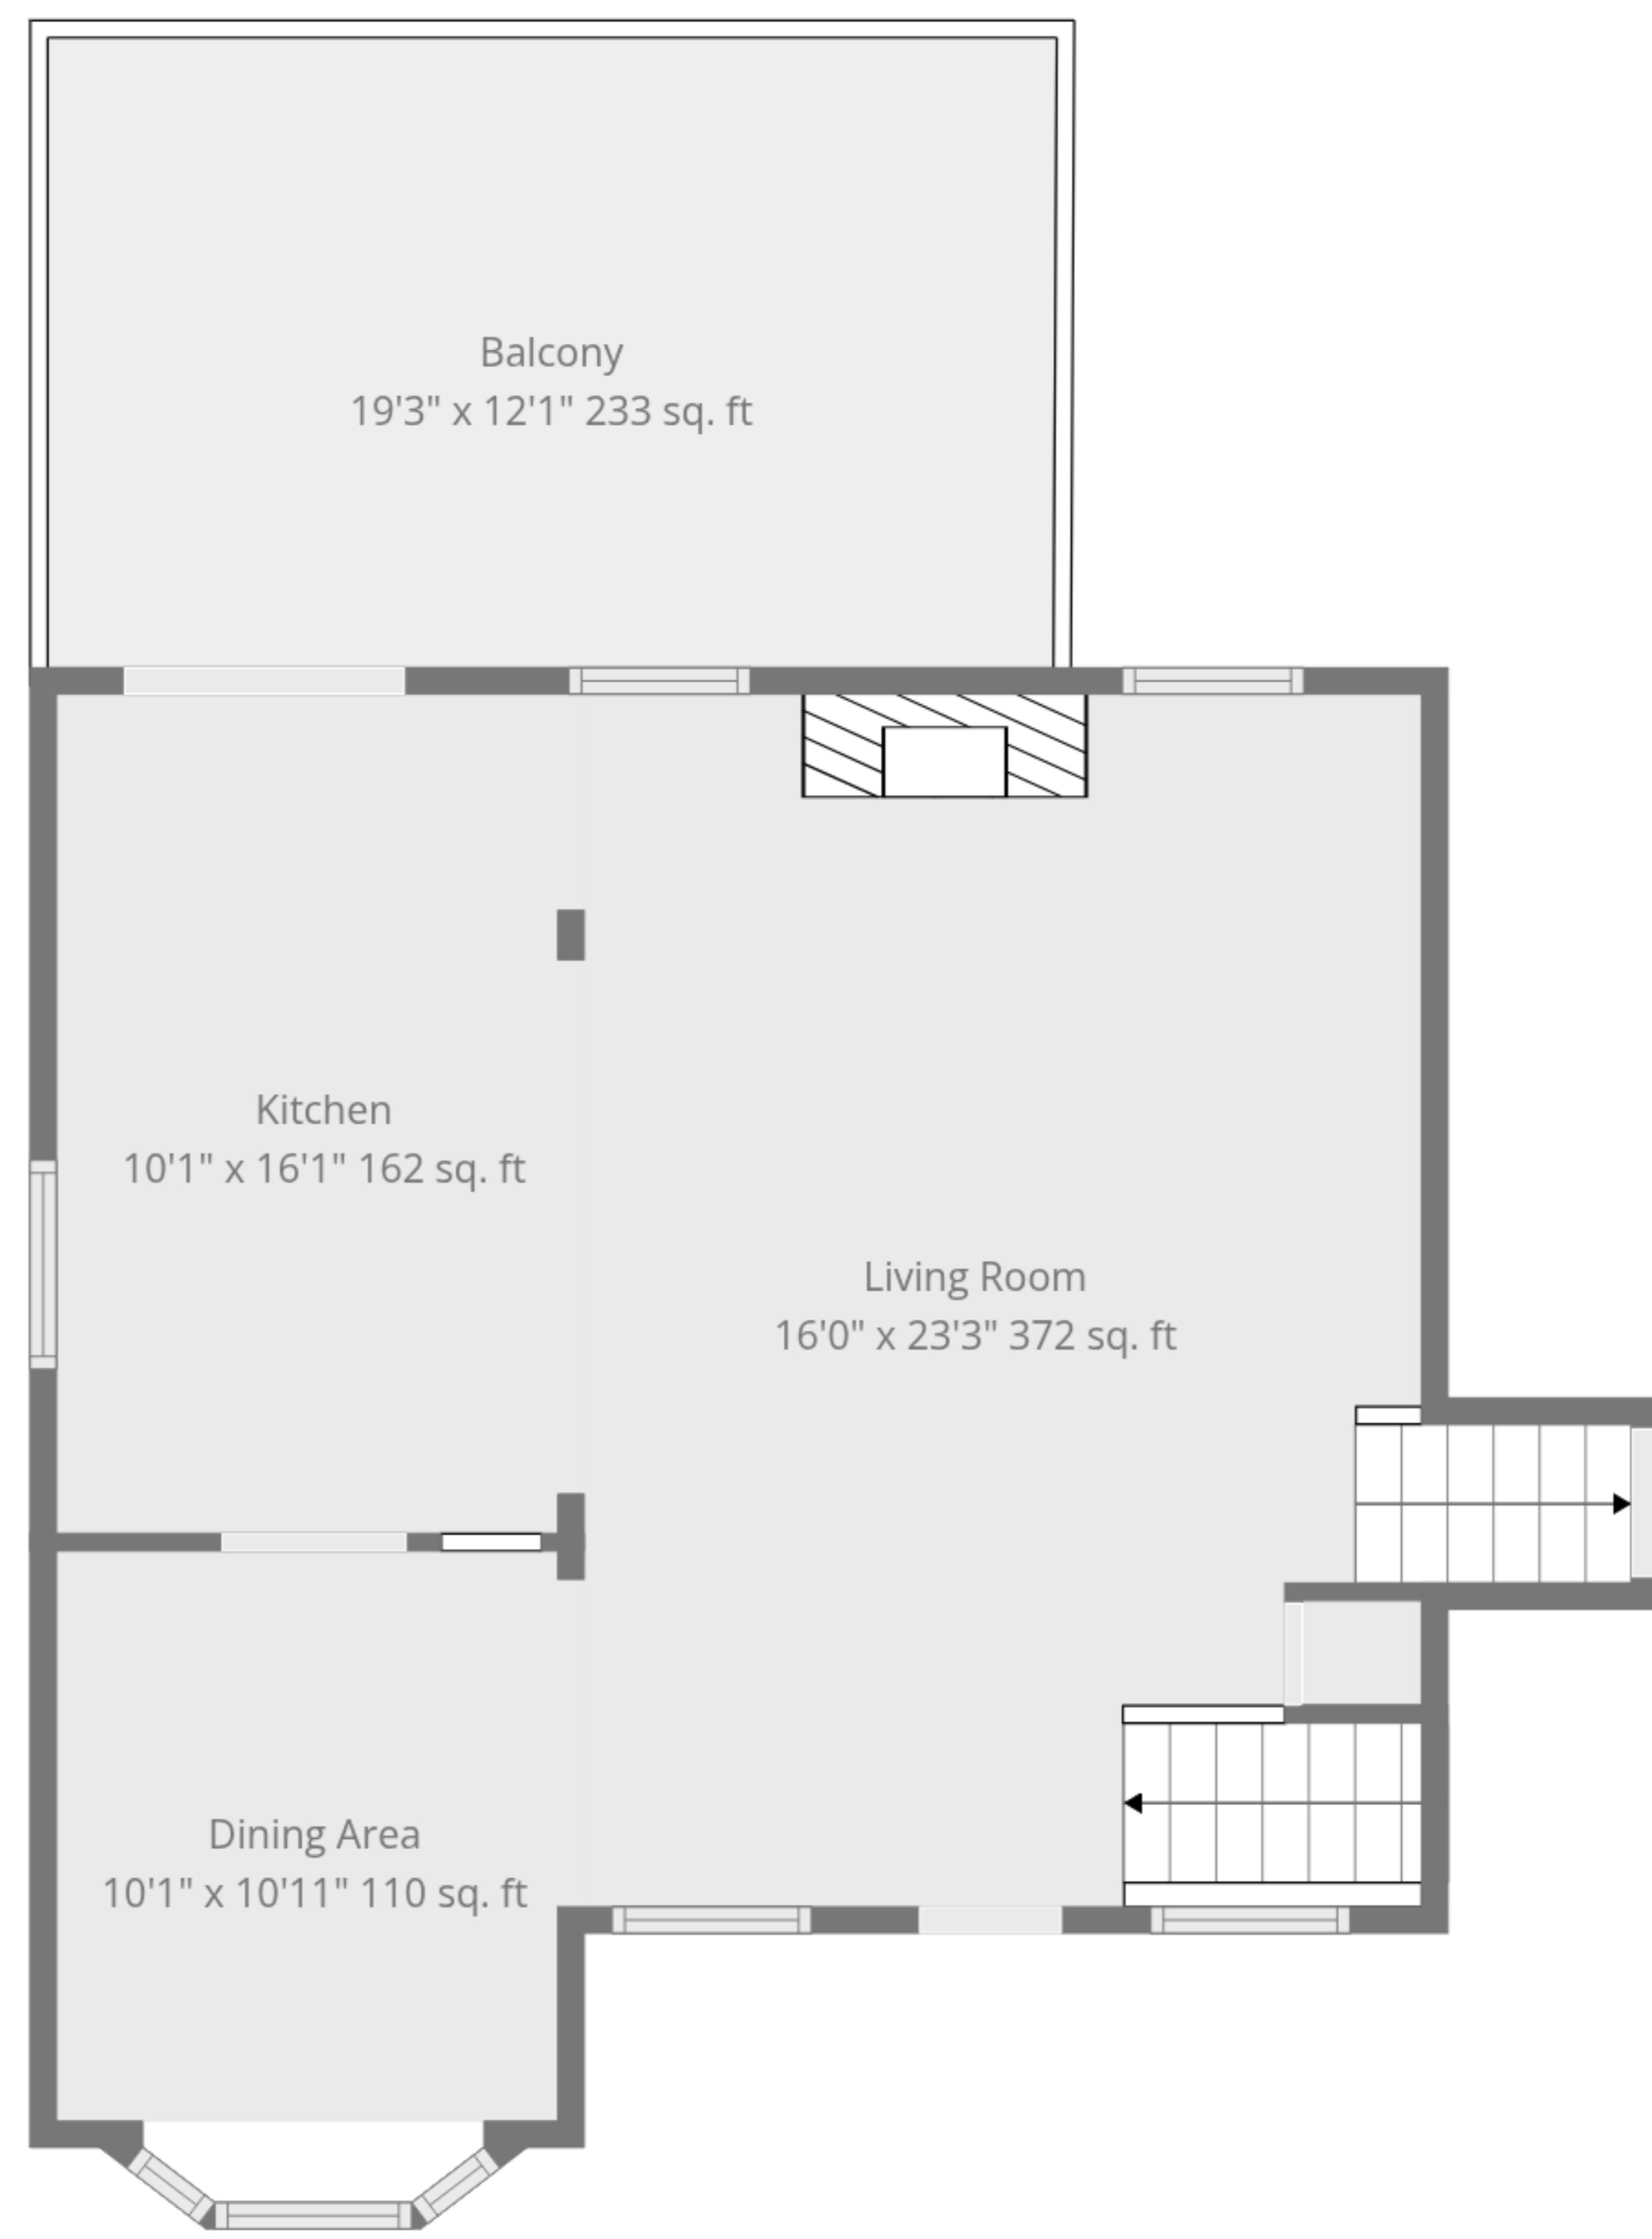

Garage  
26'2" x 24'6" 641 sq. ft

Measurements Are Calculated Using Ai Tech, Deemed Very Reliable But Not Guaranteed.

Measurements Are Calculated Using Ai Tech, Deemed Very Reliable But Not Guaranteed.

Measurements Are Calculated Using Ai Tech, Deemed Very Reliable But Not Guaranteed.

2nd Floor

3rd Floor

Basement

1st Floor