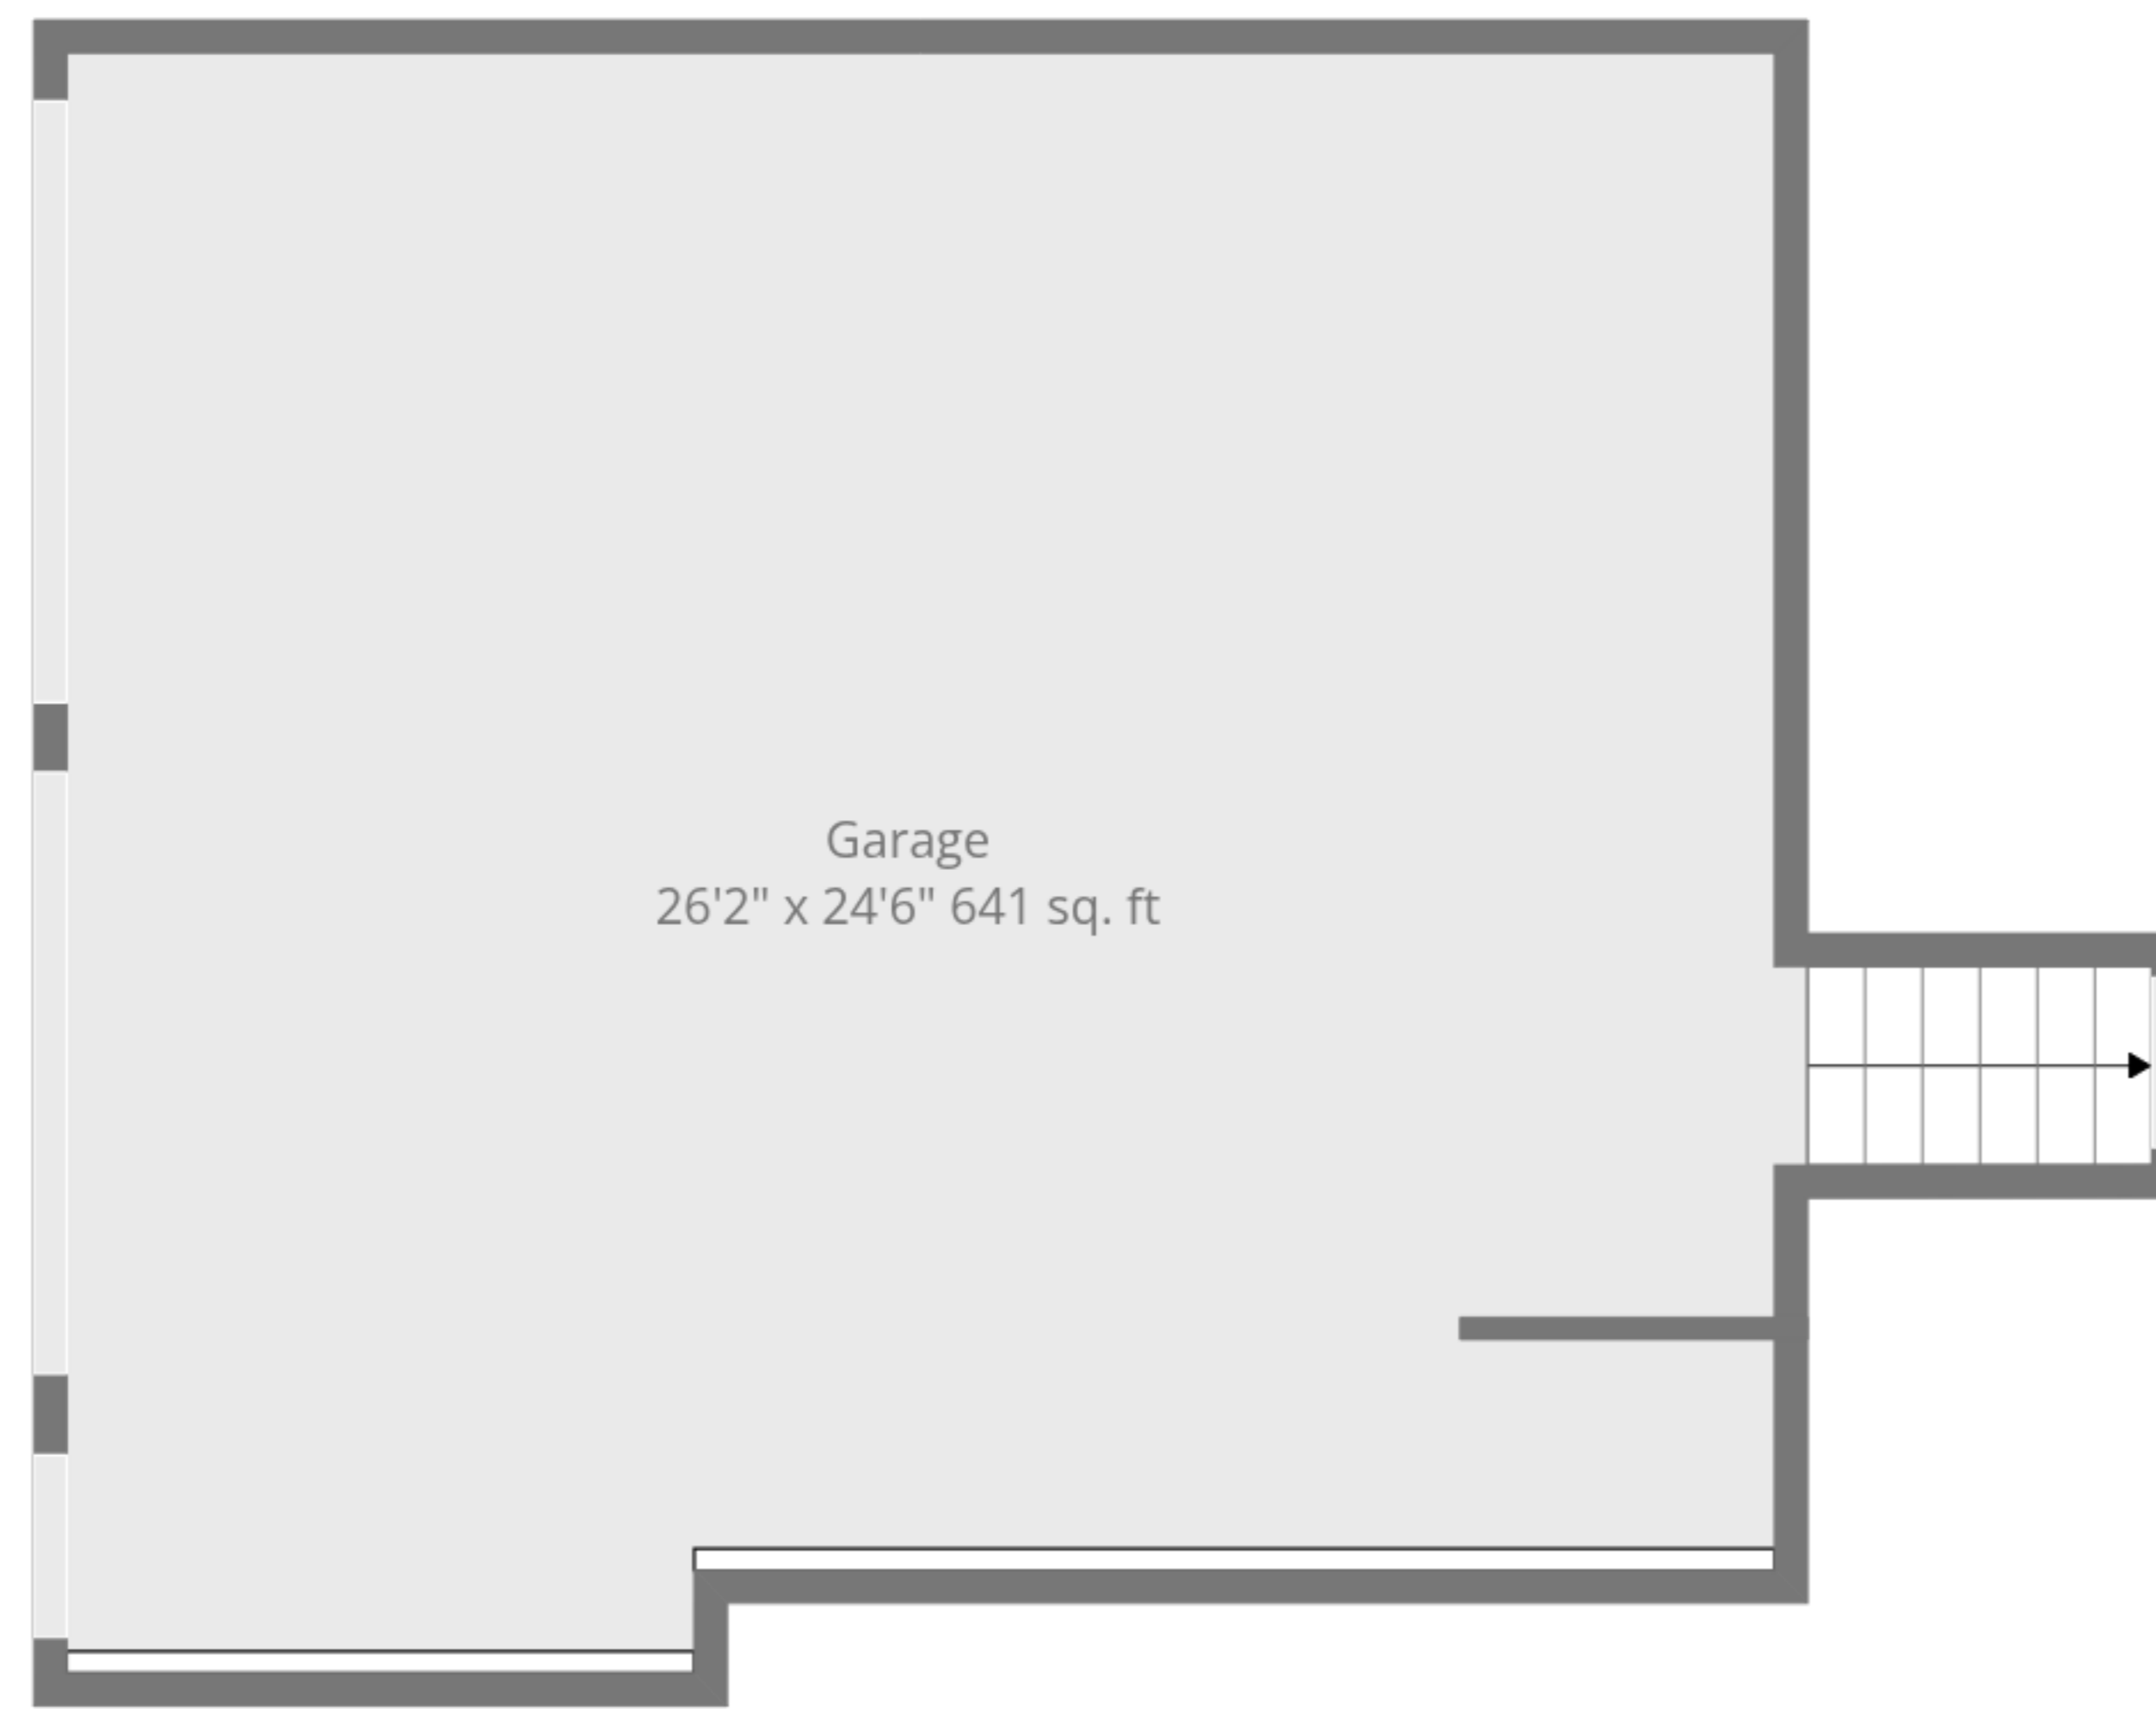

Garage  
26'2" x 24'6" 641 sq. ft

Measurements Are Calculated Using Ai Tech, Deemed Very Reliable But Not Guaranteed.

Measurements Are Calculated Using Ai Tech, Deemed Very Reliable But Not Guaranteed.

Measurements Are Calculated Using Ai Tech, Deemed Very Reliable But Not Guaranteed.

2nd Floor

3rd Floor

Basement

1st Floor