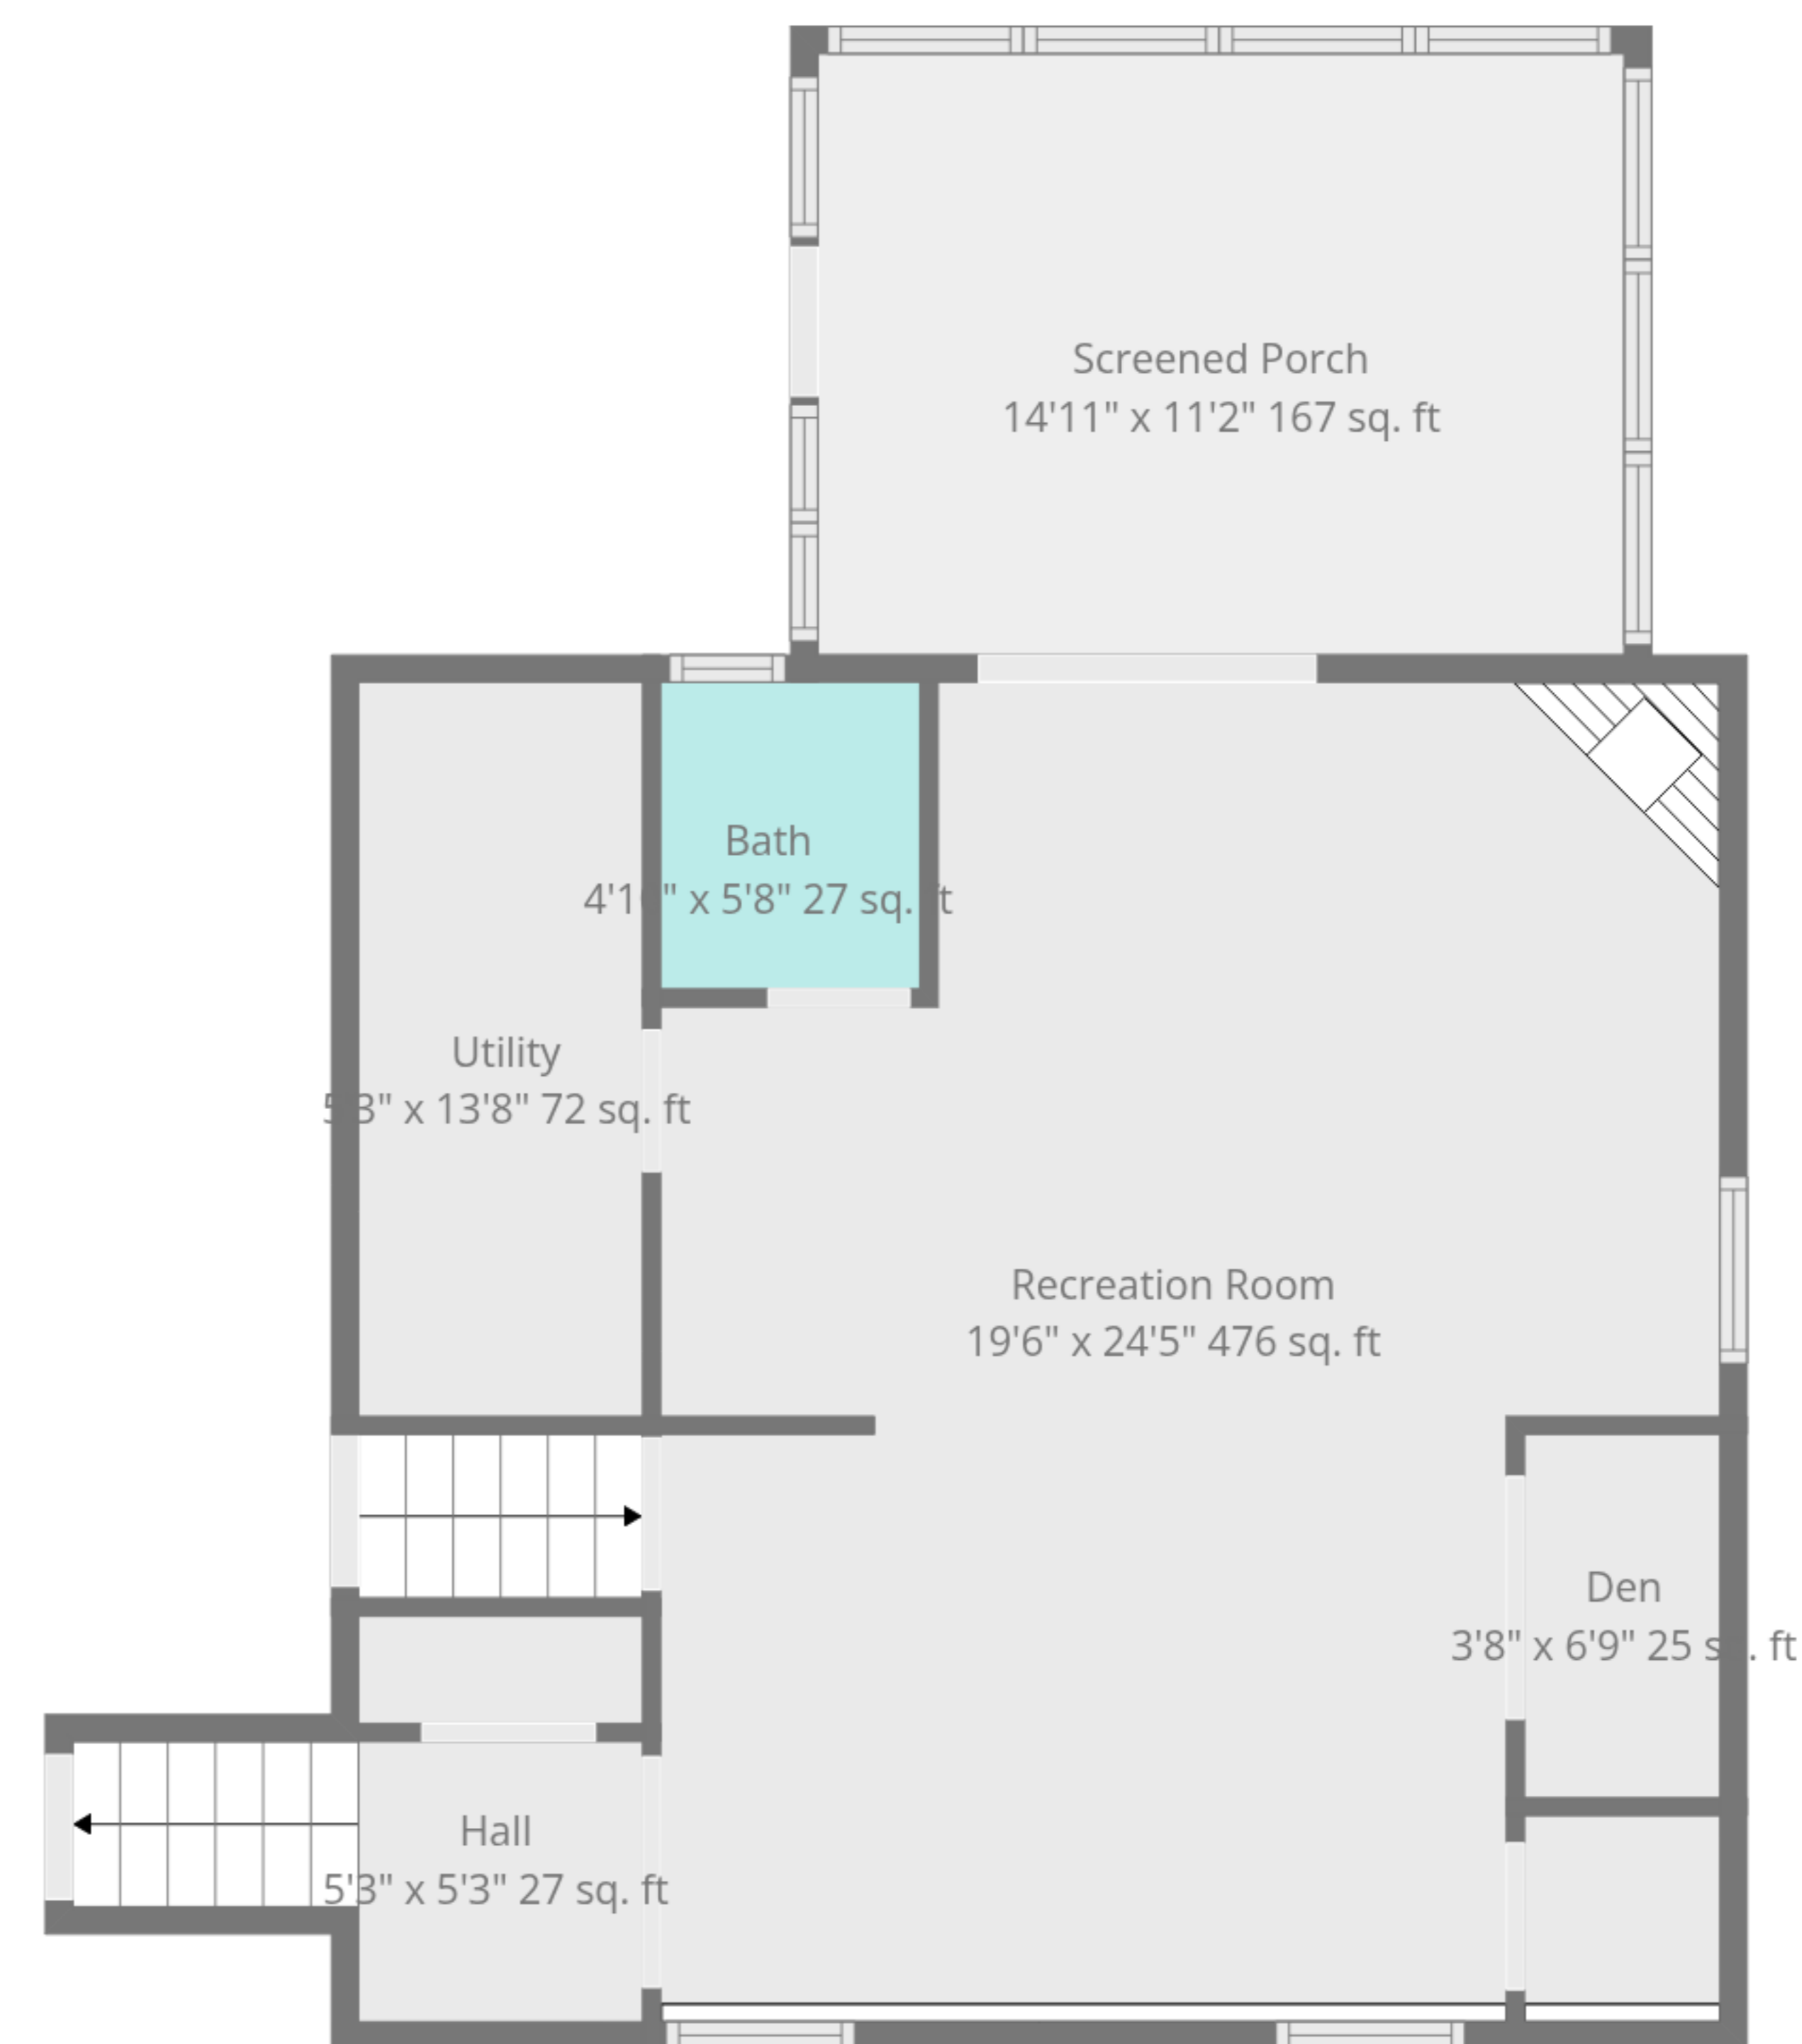

Garage  
26'2" x 24'6" 641 sq. ft

Measurements Are Calculated Using Ai Tech, Deemed Very Reliable But Not Guaranteed.

Measurements Are Calculated Using Ai Tech, Deemed Very Reliable But Not Guaranteed.

Measurements Are Calculated Using Ai Tech, Deemed Very Reliable But Not Guaranteed.

2nd Floor

3rd Floor

Basement

1st Floor