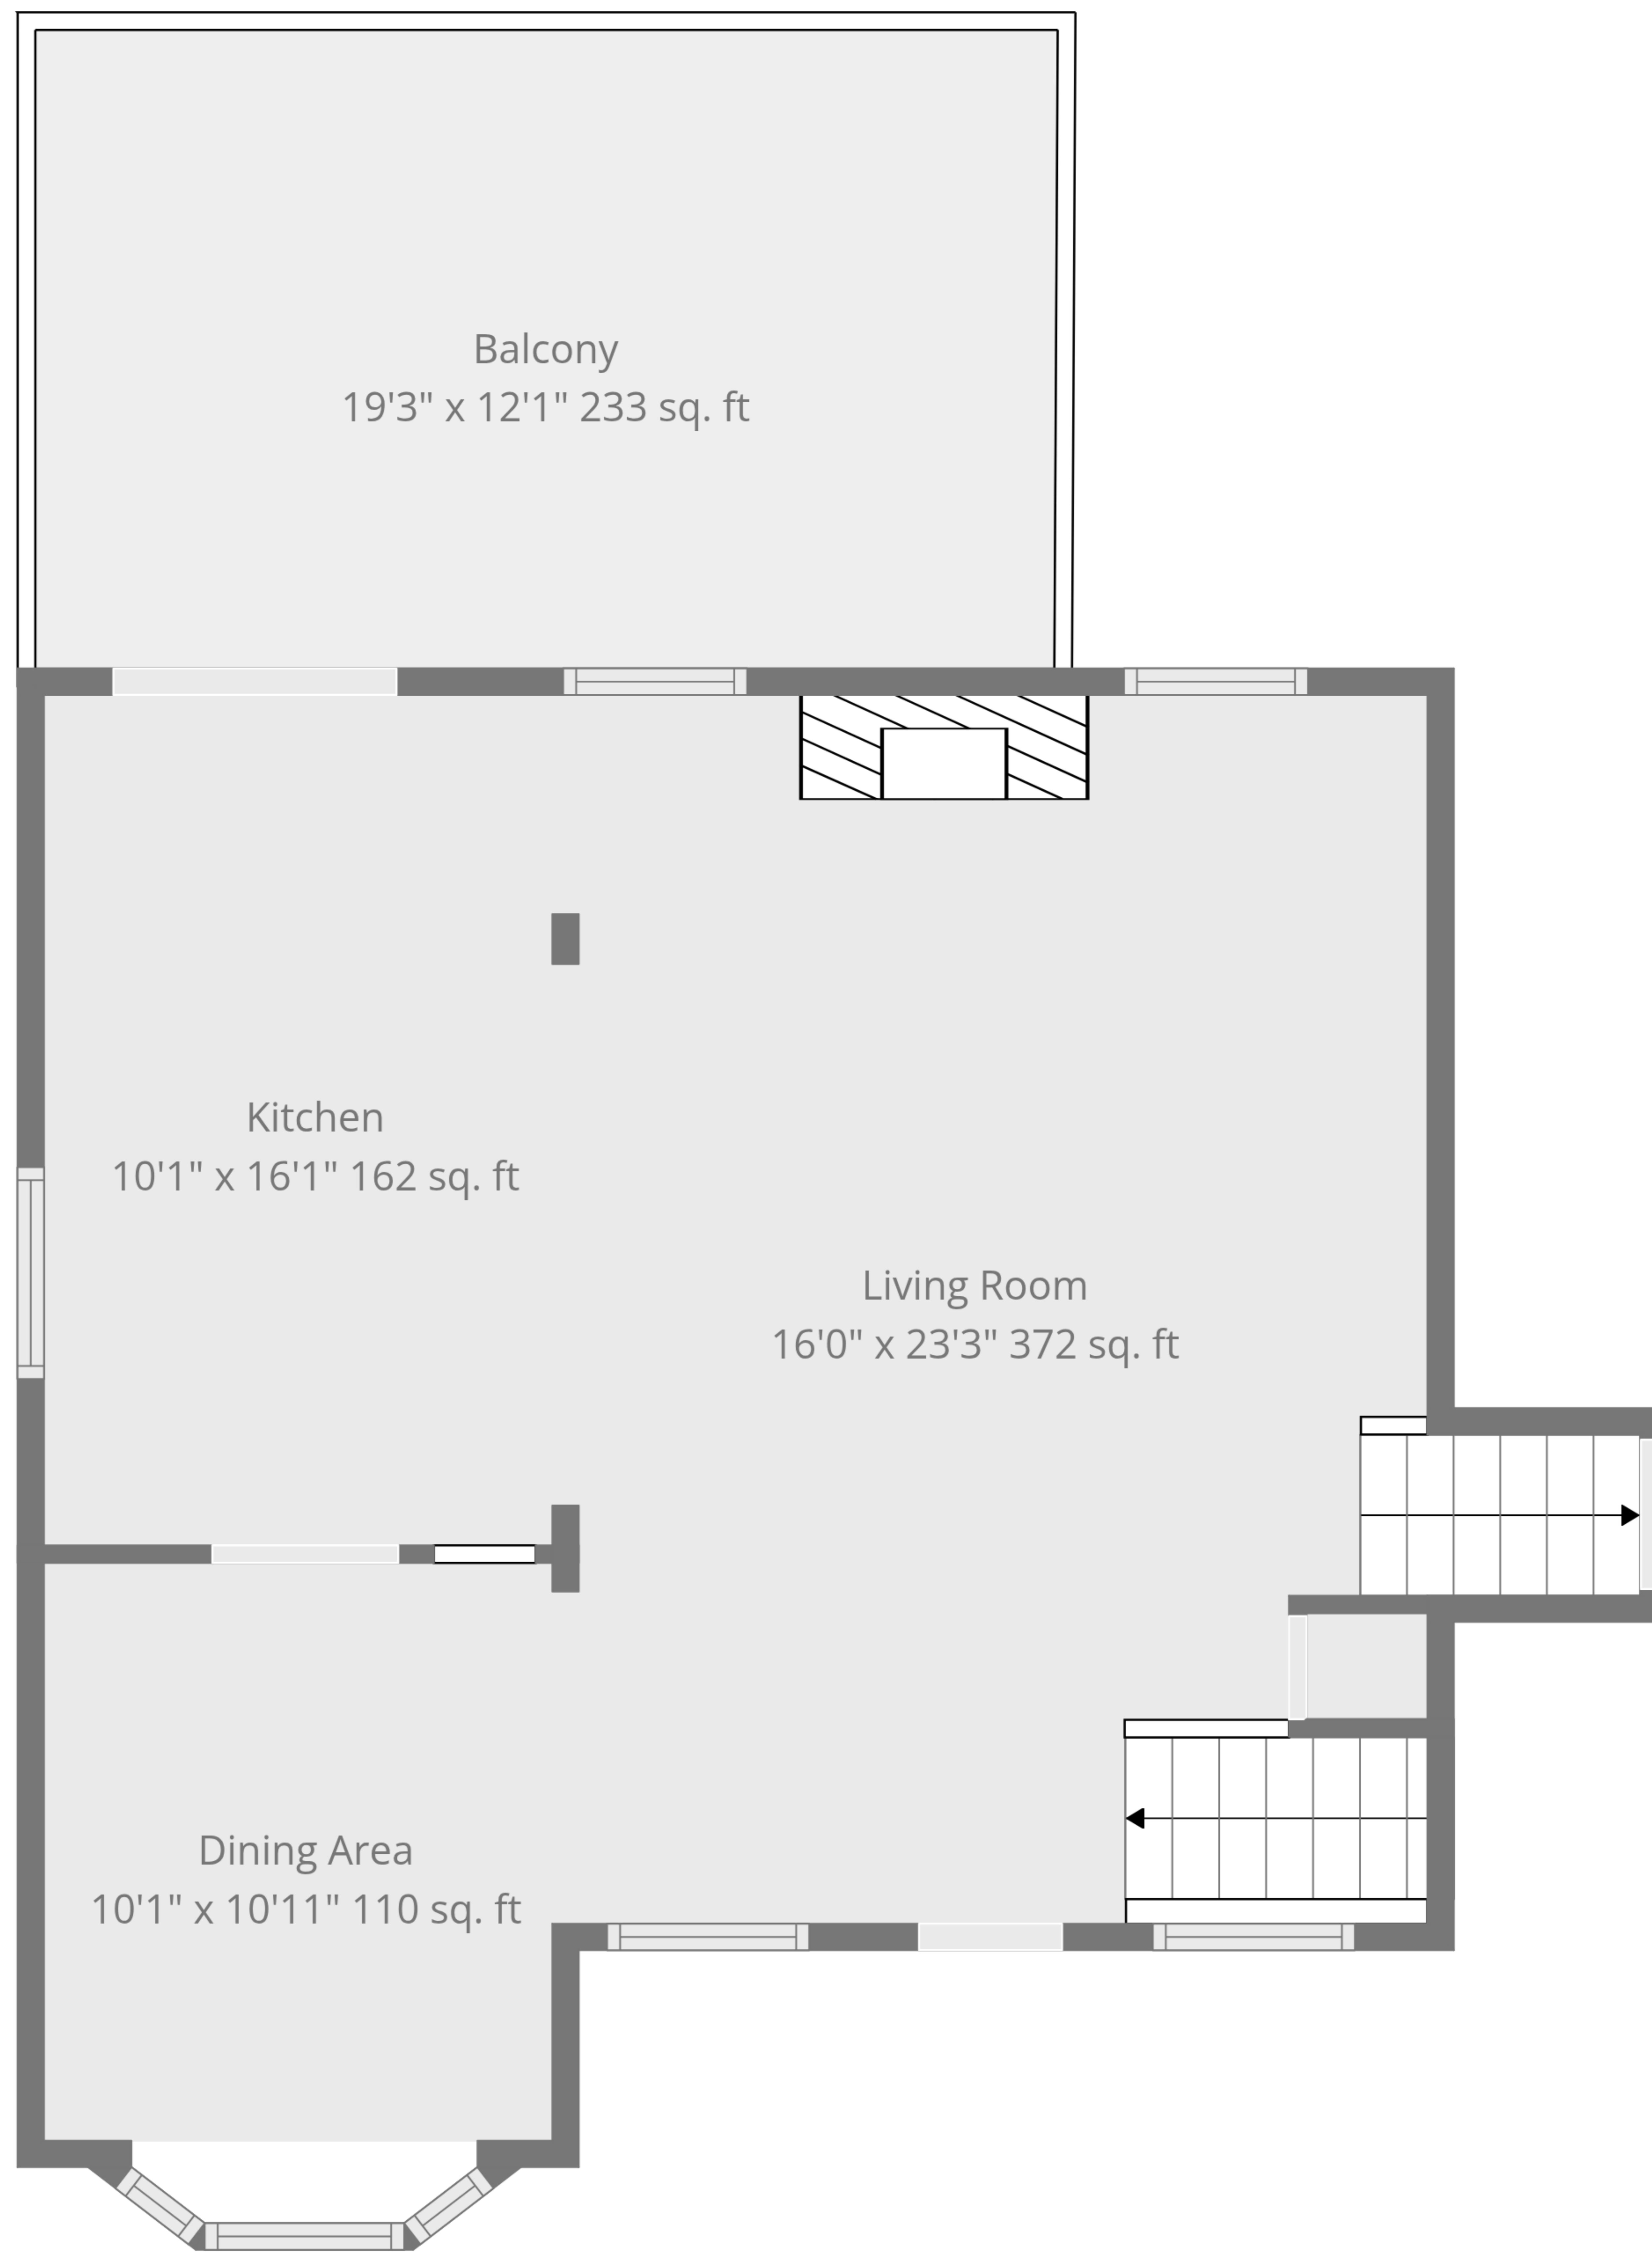

Garage  
26'2" x 24'6" 641 sq. ft

Measurements Are Calculated Using Ai Tech, Deemed Very Reliable But Not Guaranteed.

Measurements Are Calculated Using Ai Tech, Deemed Very Reliable But Not Guaranteed.

Measurements Are Calculated Using Ai Tech, Deemed Very Reliable But Not Guaranteed.

2nd Floor

3rd Floor

Basement

1st Floor