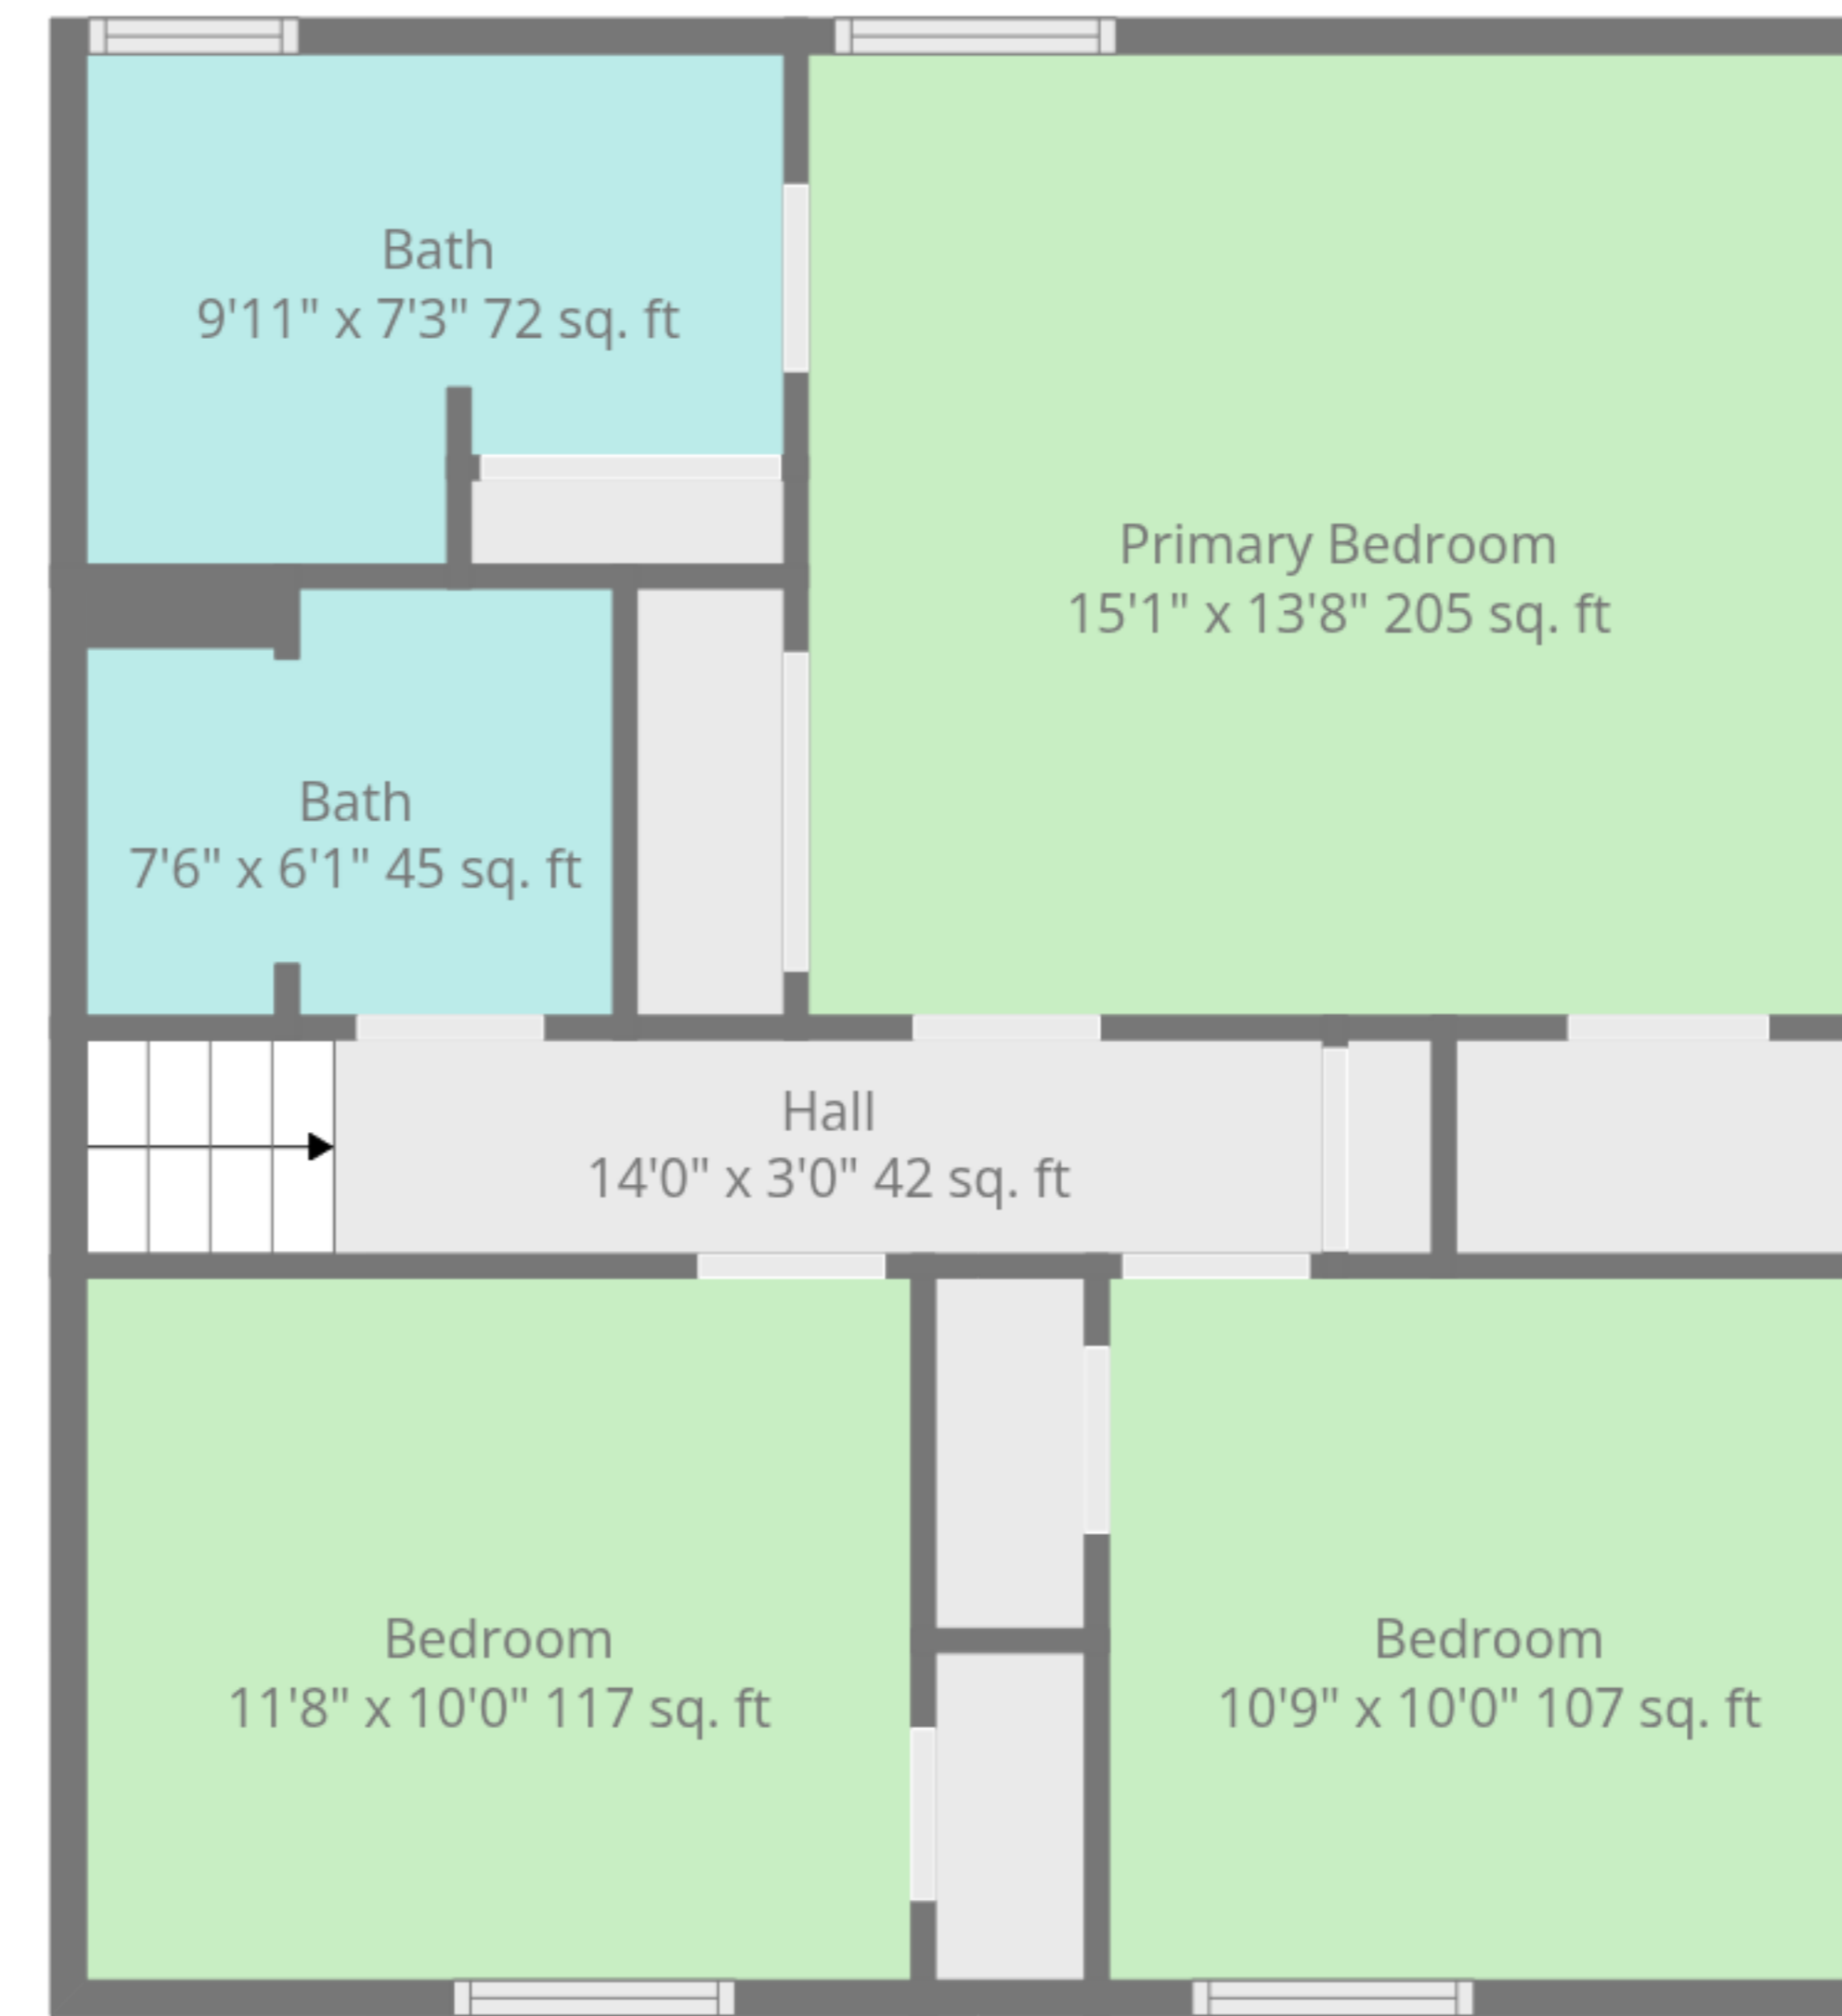

Garage  
26'2" x 24'6" 641 sq. ft

Measurements Are Calculated Using Ai Tech, Deemed Very Reliable But Not Guaranteed.

Measurements Are Calculated Using Ai Tech, Deemed Very Reliable But Not Guaranteed.

Measurements Are Calculated Using Ai Tech, Deemed Very Reliable But Not Guaranteed.

2nd Floor

3rd Floor

Basement

1st Floor