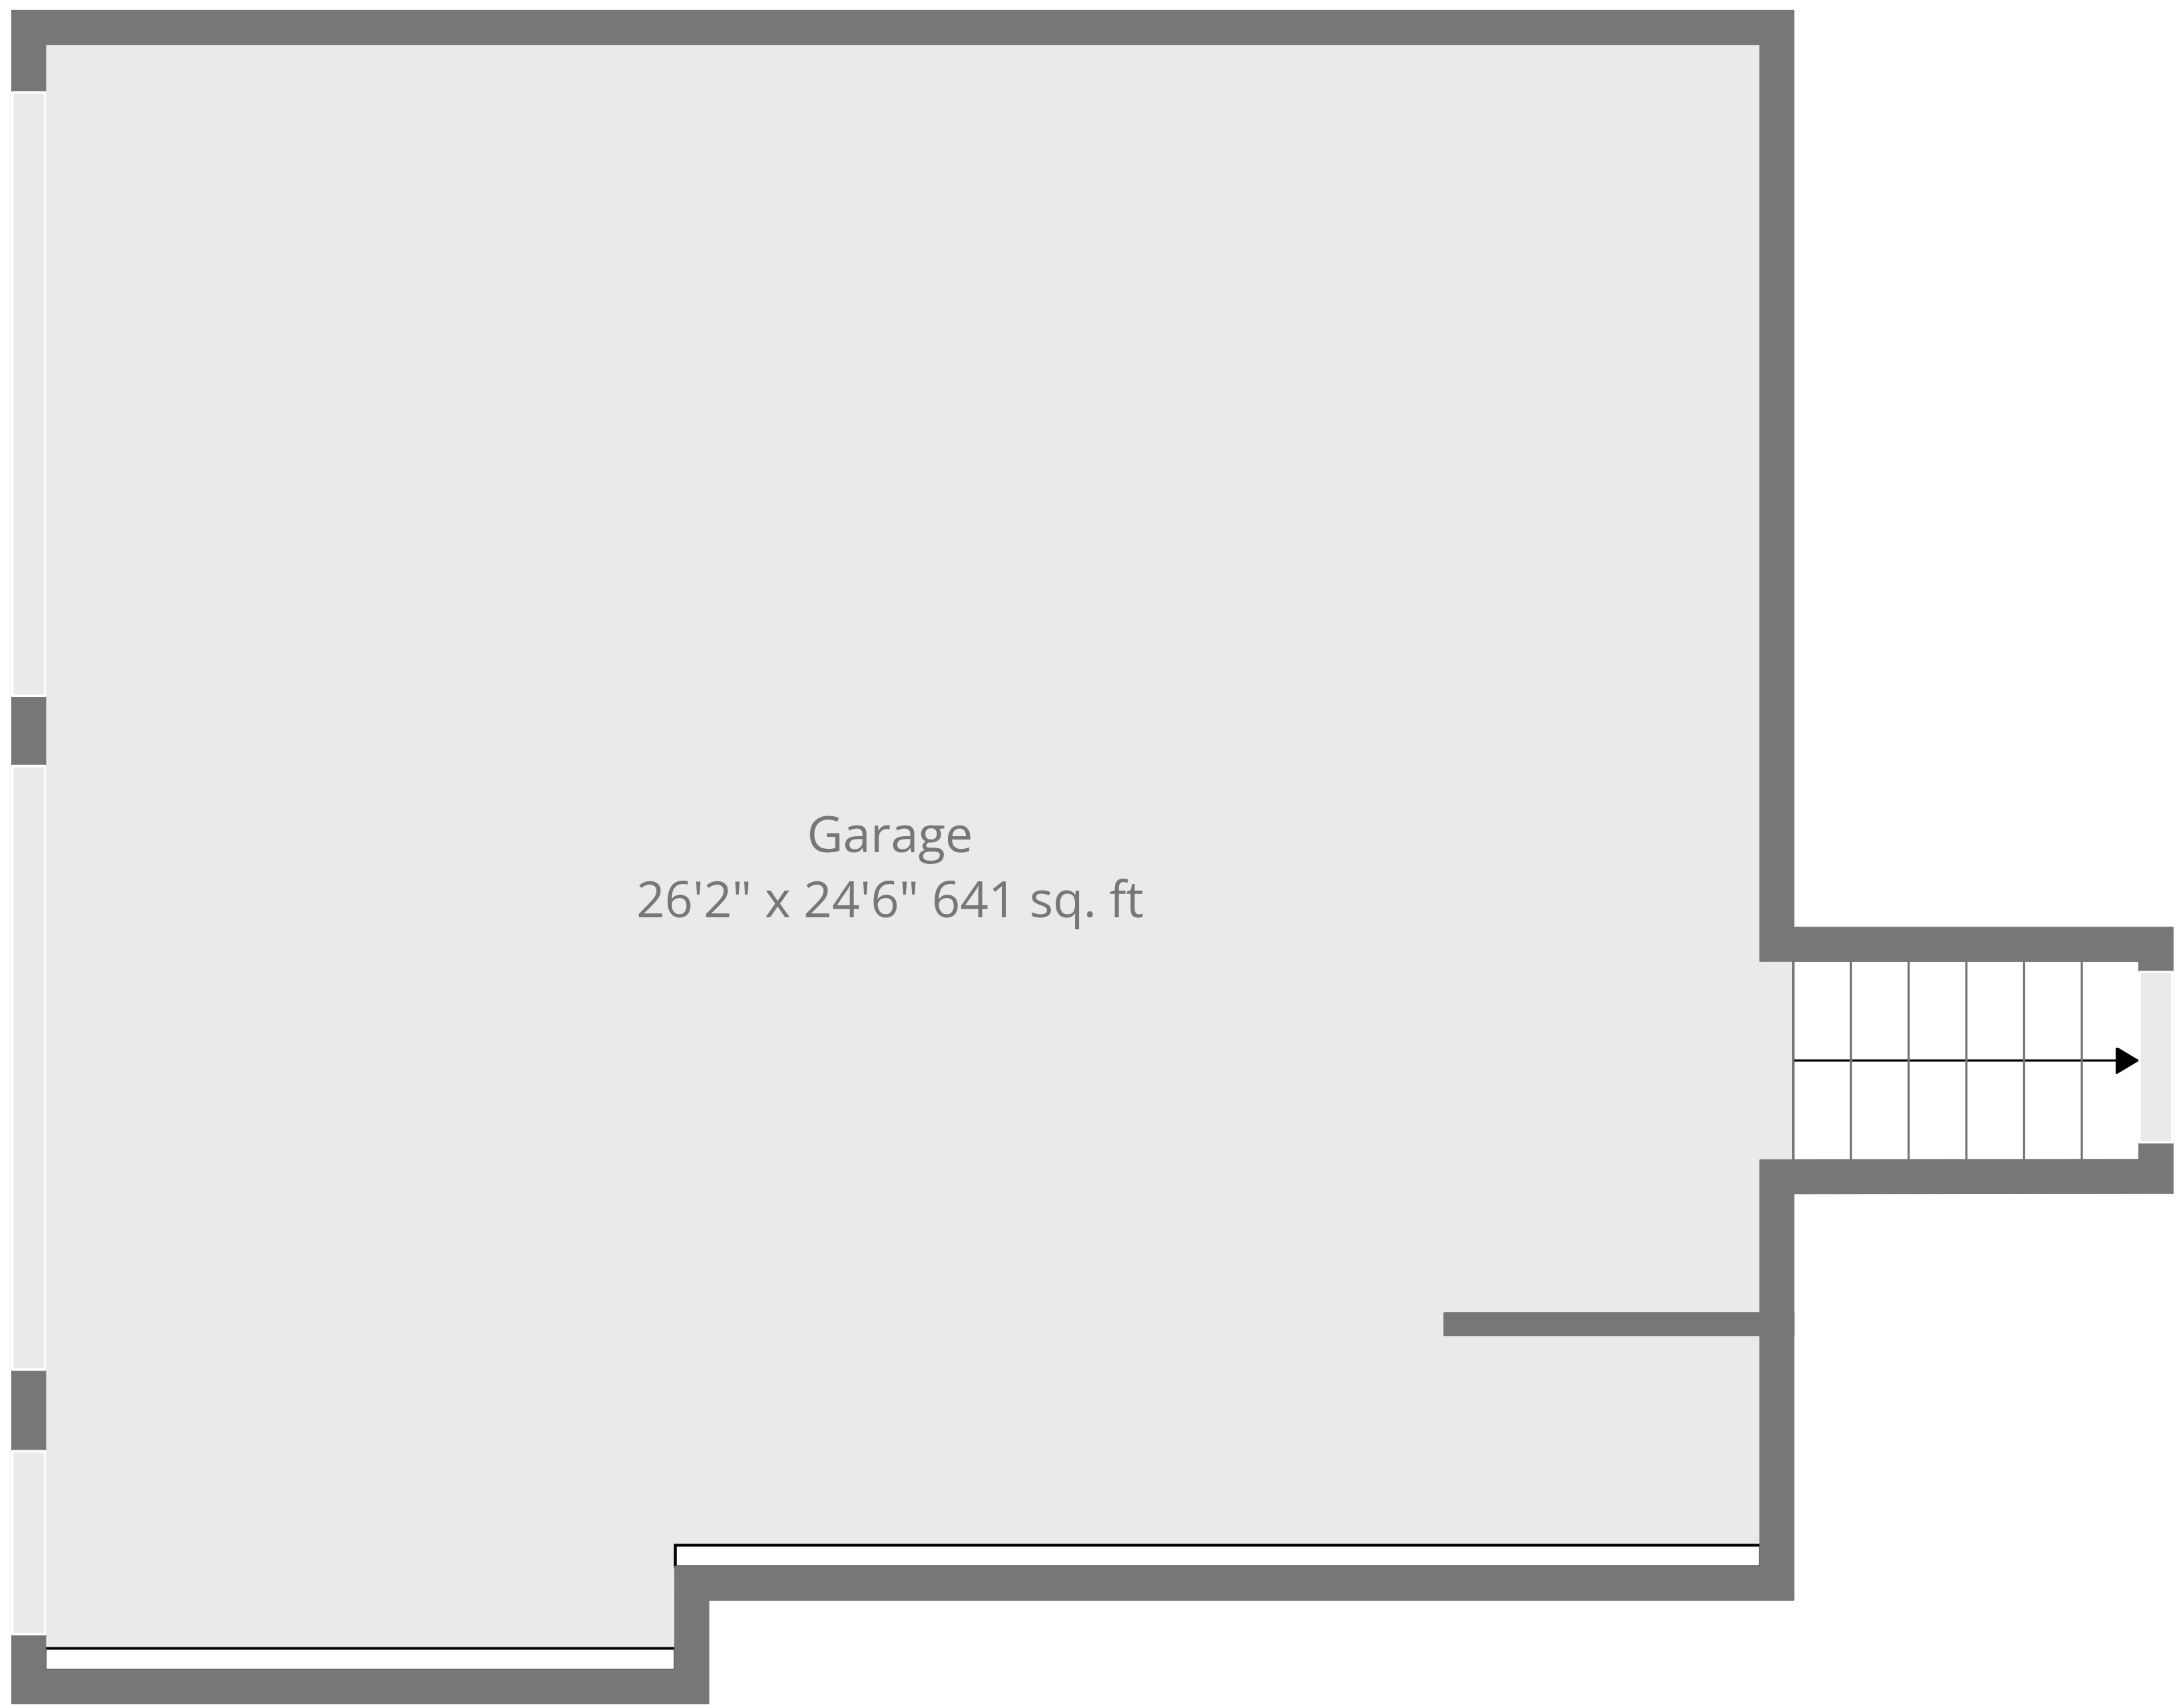

Garage  
26'2" x 24'6" 641 sq. ft

Measurements Are Calculated Using Ai Tech, Deemed Very Reliable But Not Guaranteed.

Measurements Are Calculated Using Ai Tech, Deemed Very Reliable But Not Guaranteed.

Measurements Are Calculated Using Ai Tech, Deemed Very Reliable But Not Guaranteed.

2nd Floor

3rd Floor

Basement

1st Floor