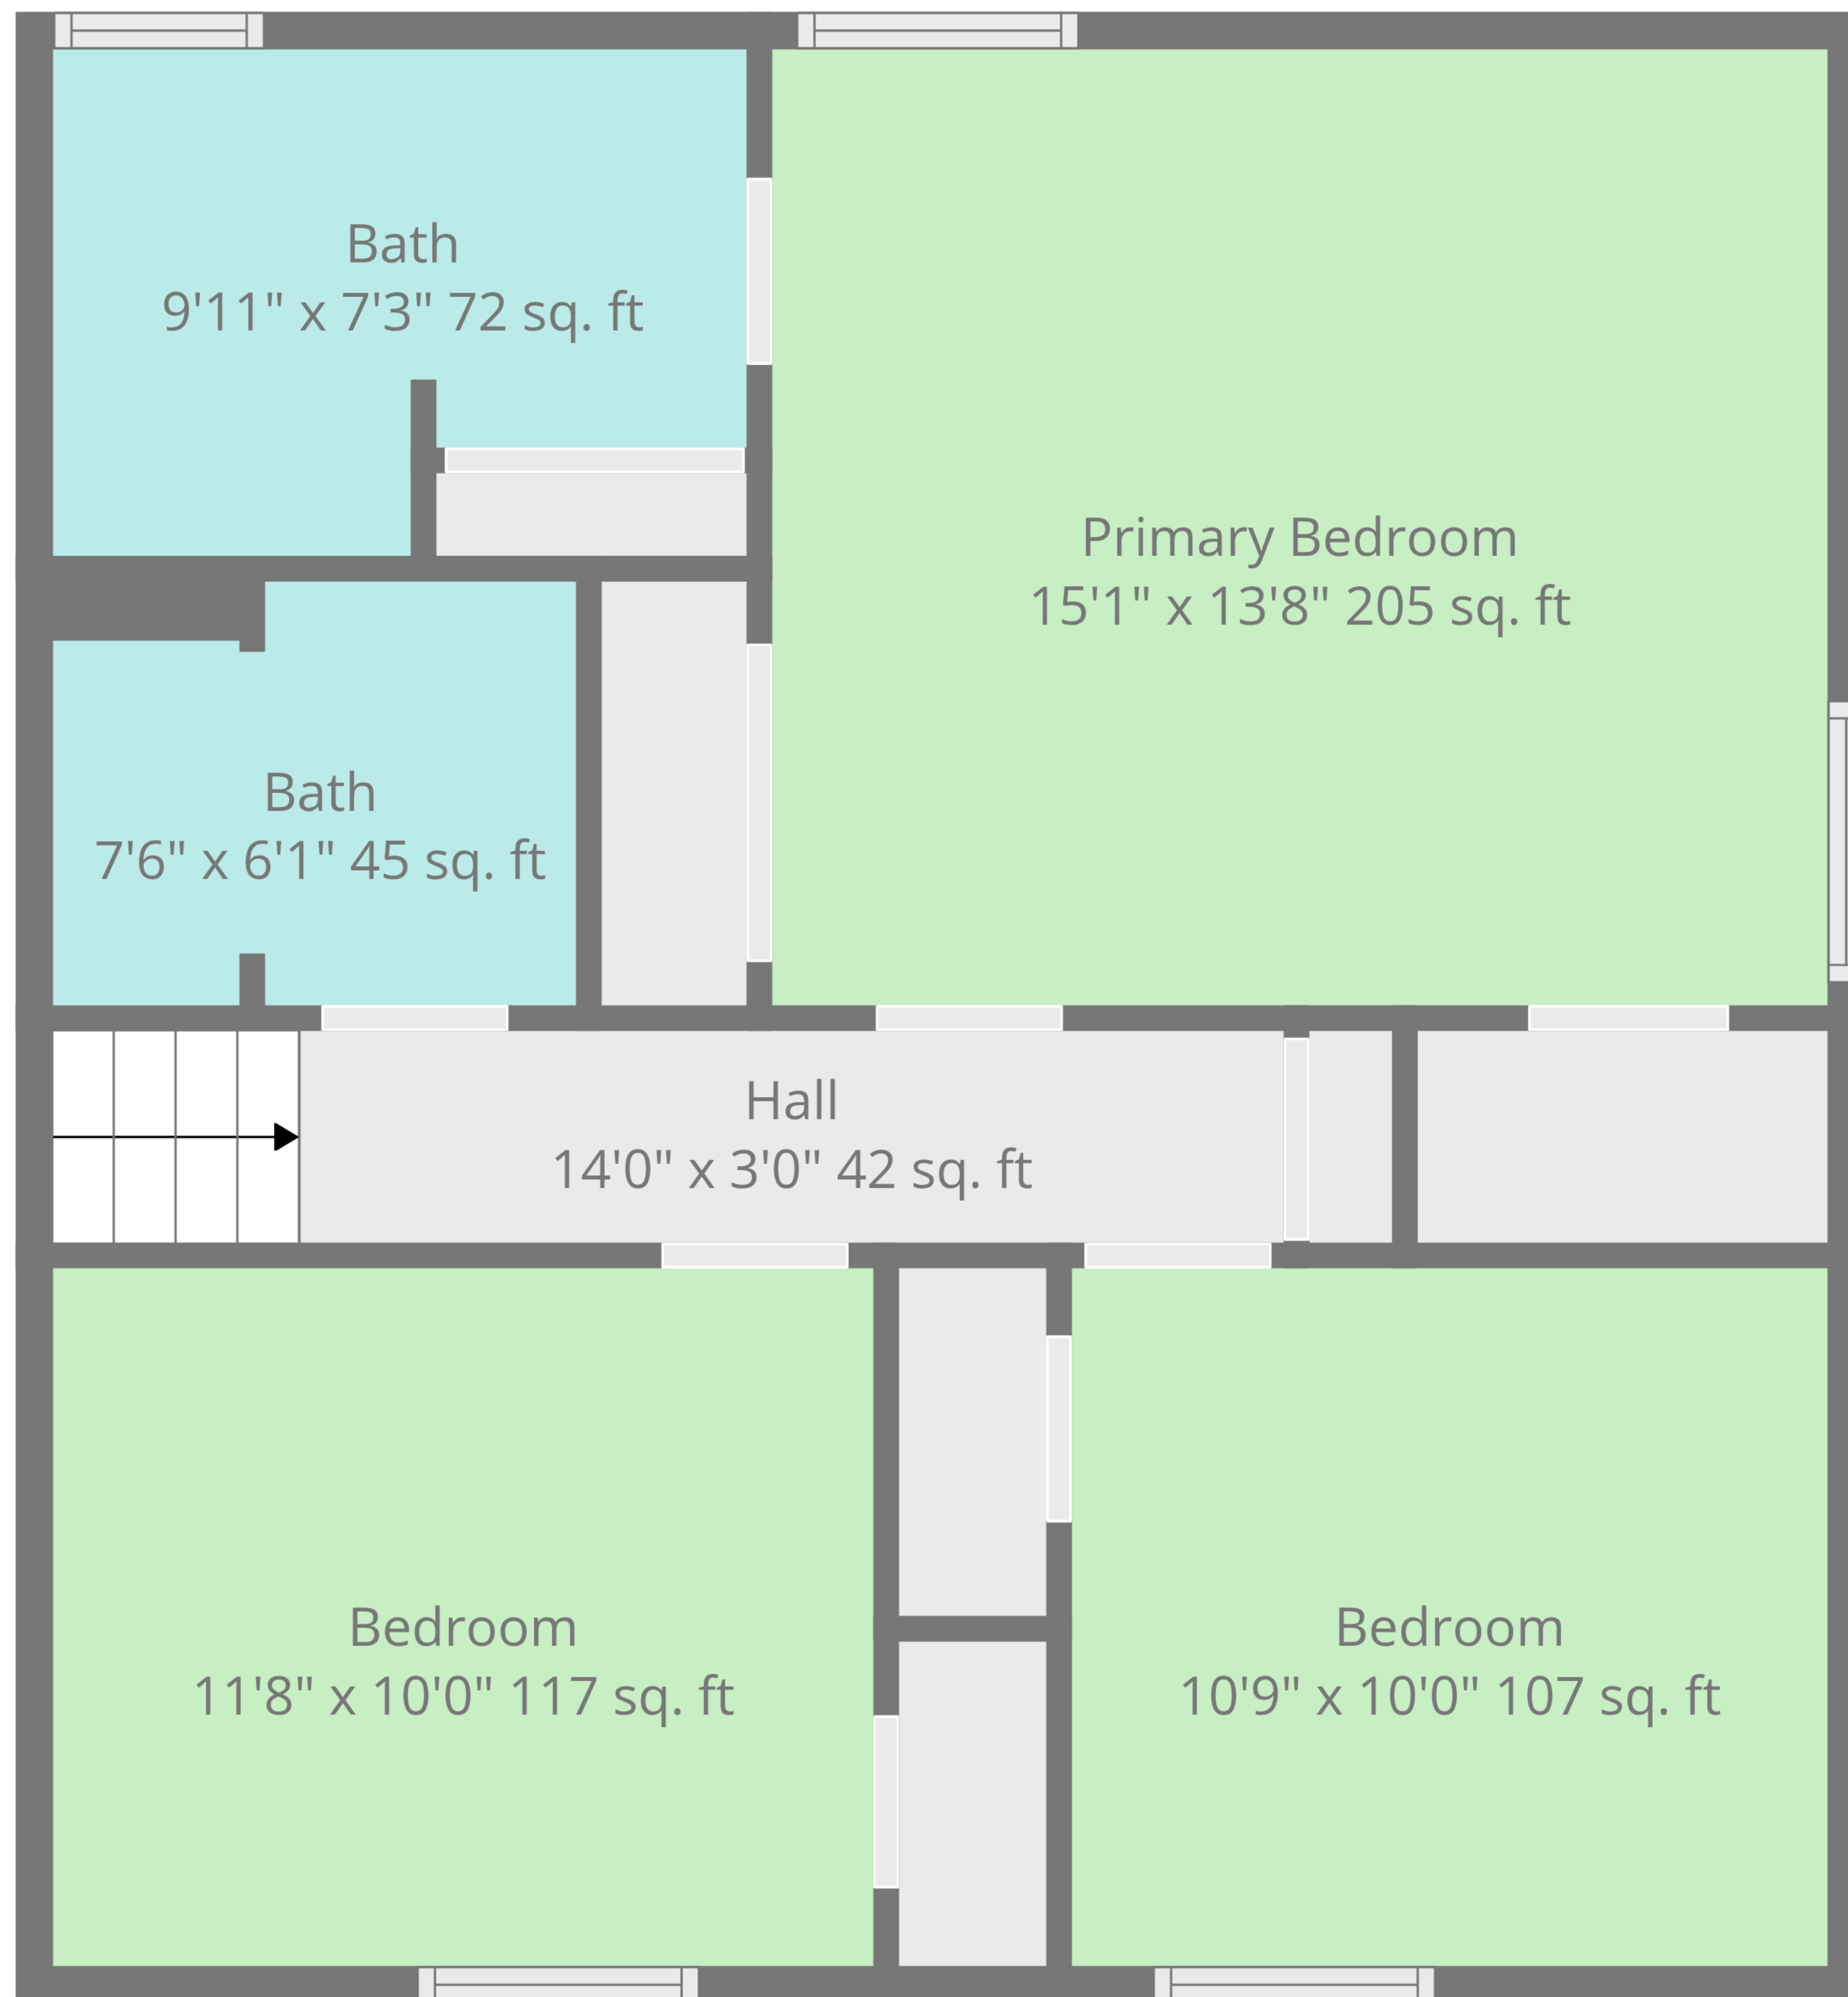

Garage  
26'2" x 24'6" 641 sq. ft

Measurements Are Calculated Using Ai Tech, Deemed Very Reliable But Not Guaranteed.

Measurements Are Calculated Using Ai Tech, Deemed Very Reliable But Not Guaranteed.

Measurements Are Calculated Using Ai Tech, Deemed Very Reliable But Not Guaranteed.

2nd Floor

3rd Floor

Basement

1st Floor