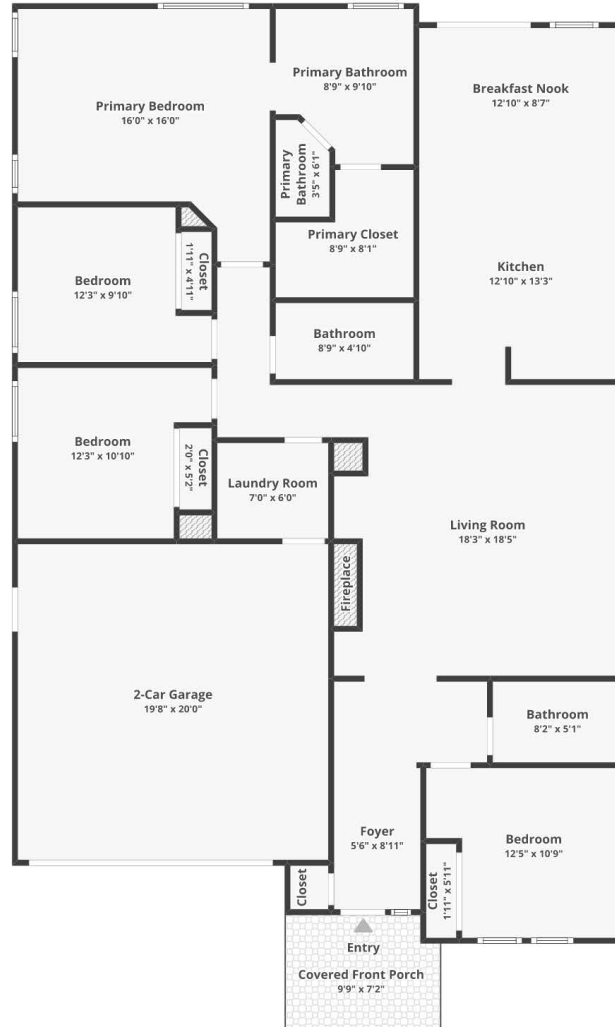

436 Chase St, Mountain House, CA 95391

Total finished area: ~1,623.55 sq. ft.

Main Floor

Finished area: ~1,623.55 sq. ft.