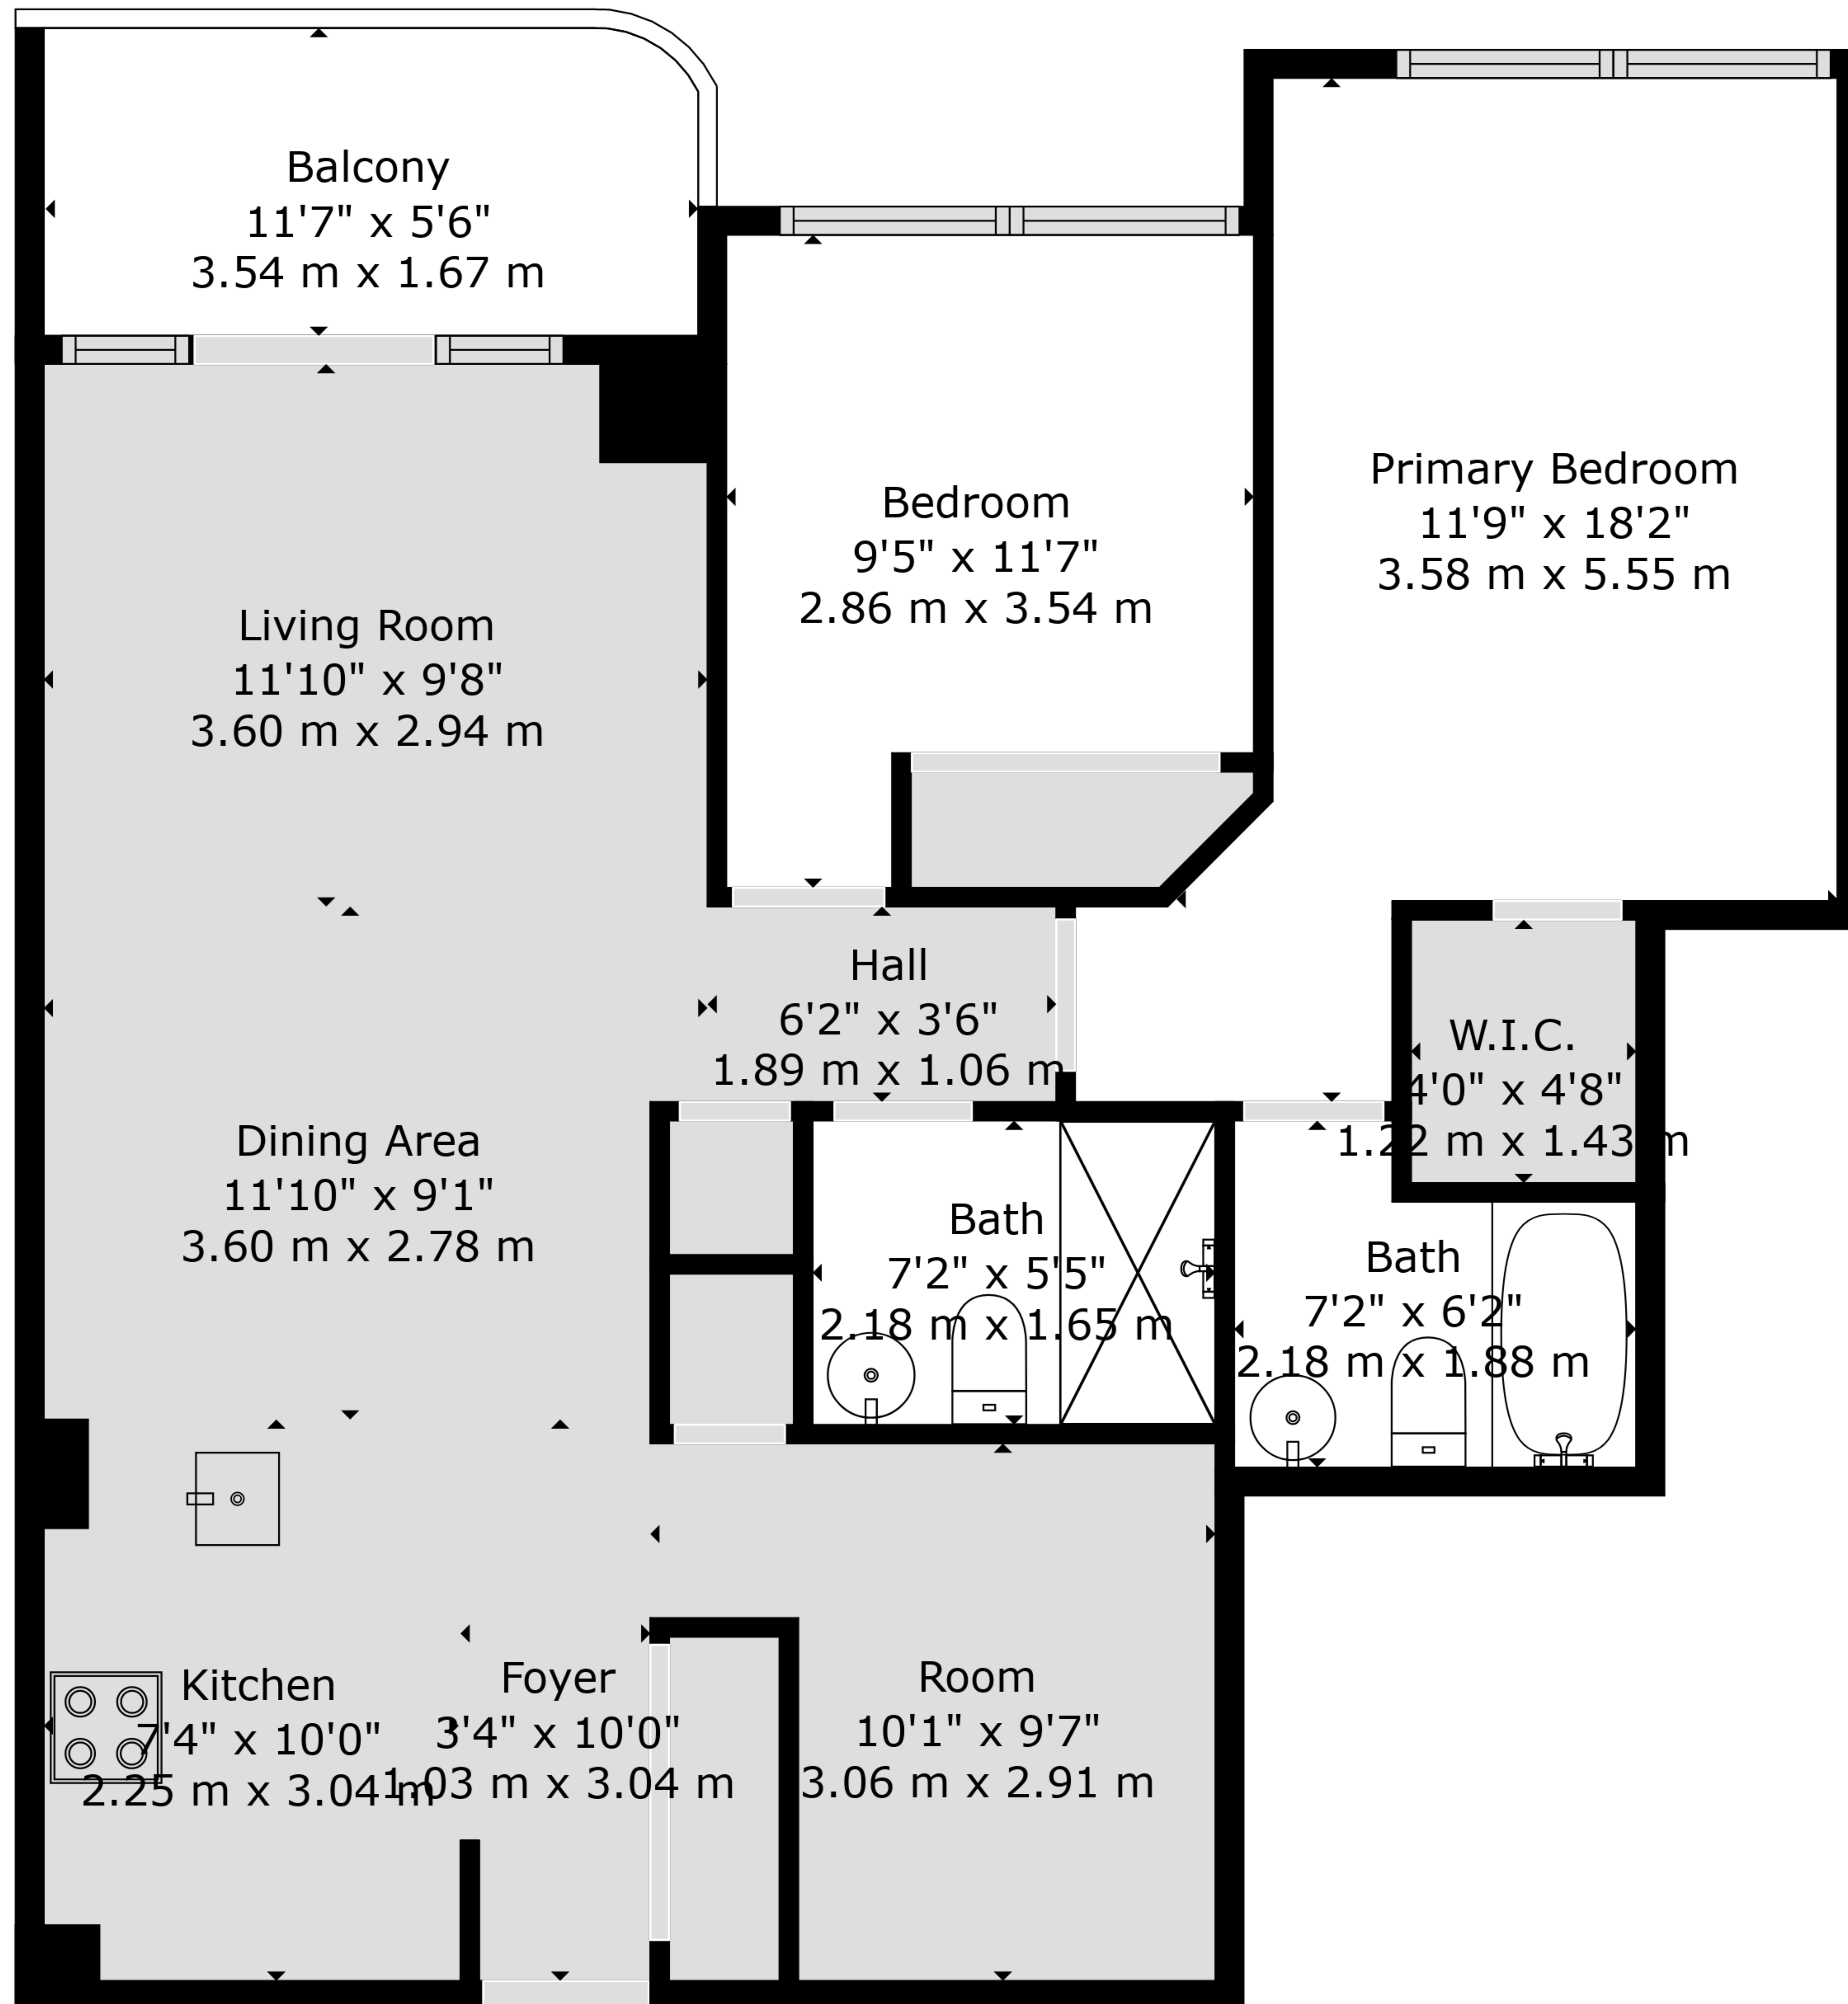

Total GLA: 919 sq. ft, 85 m2 | Total: 982 sq. ft, 91 m2
 Floor 1: 919 sq. ft, 85 m2 (Excluded areas 63 sq. ft, 6 m2)

Floor Plan Created By Cubicasa App. Measurements Deemed Highly Reliable But Not Guaranteed.