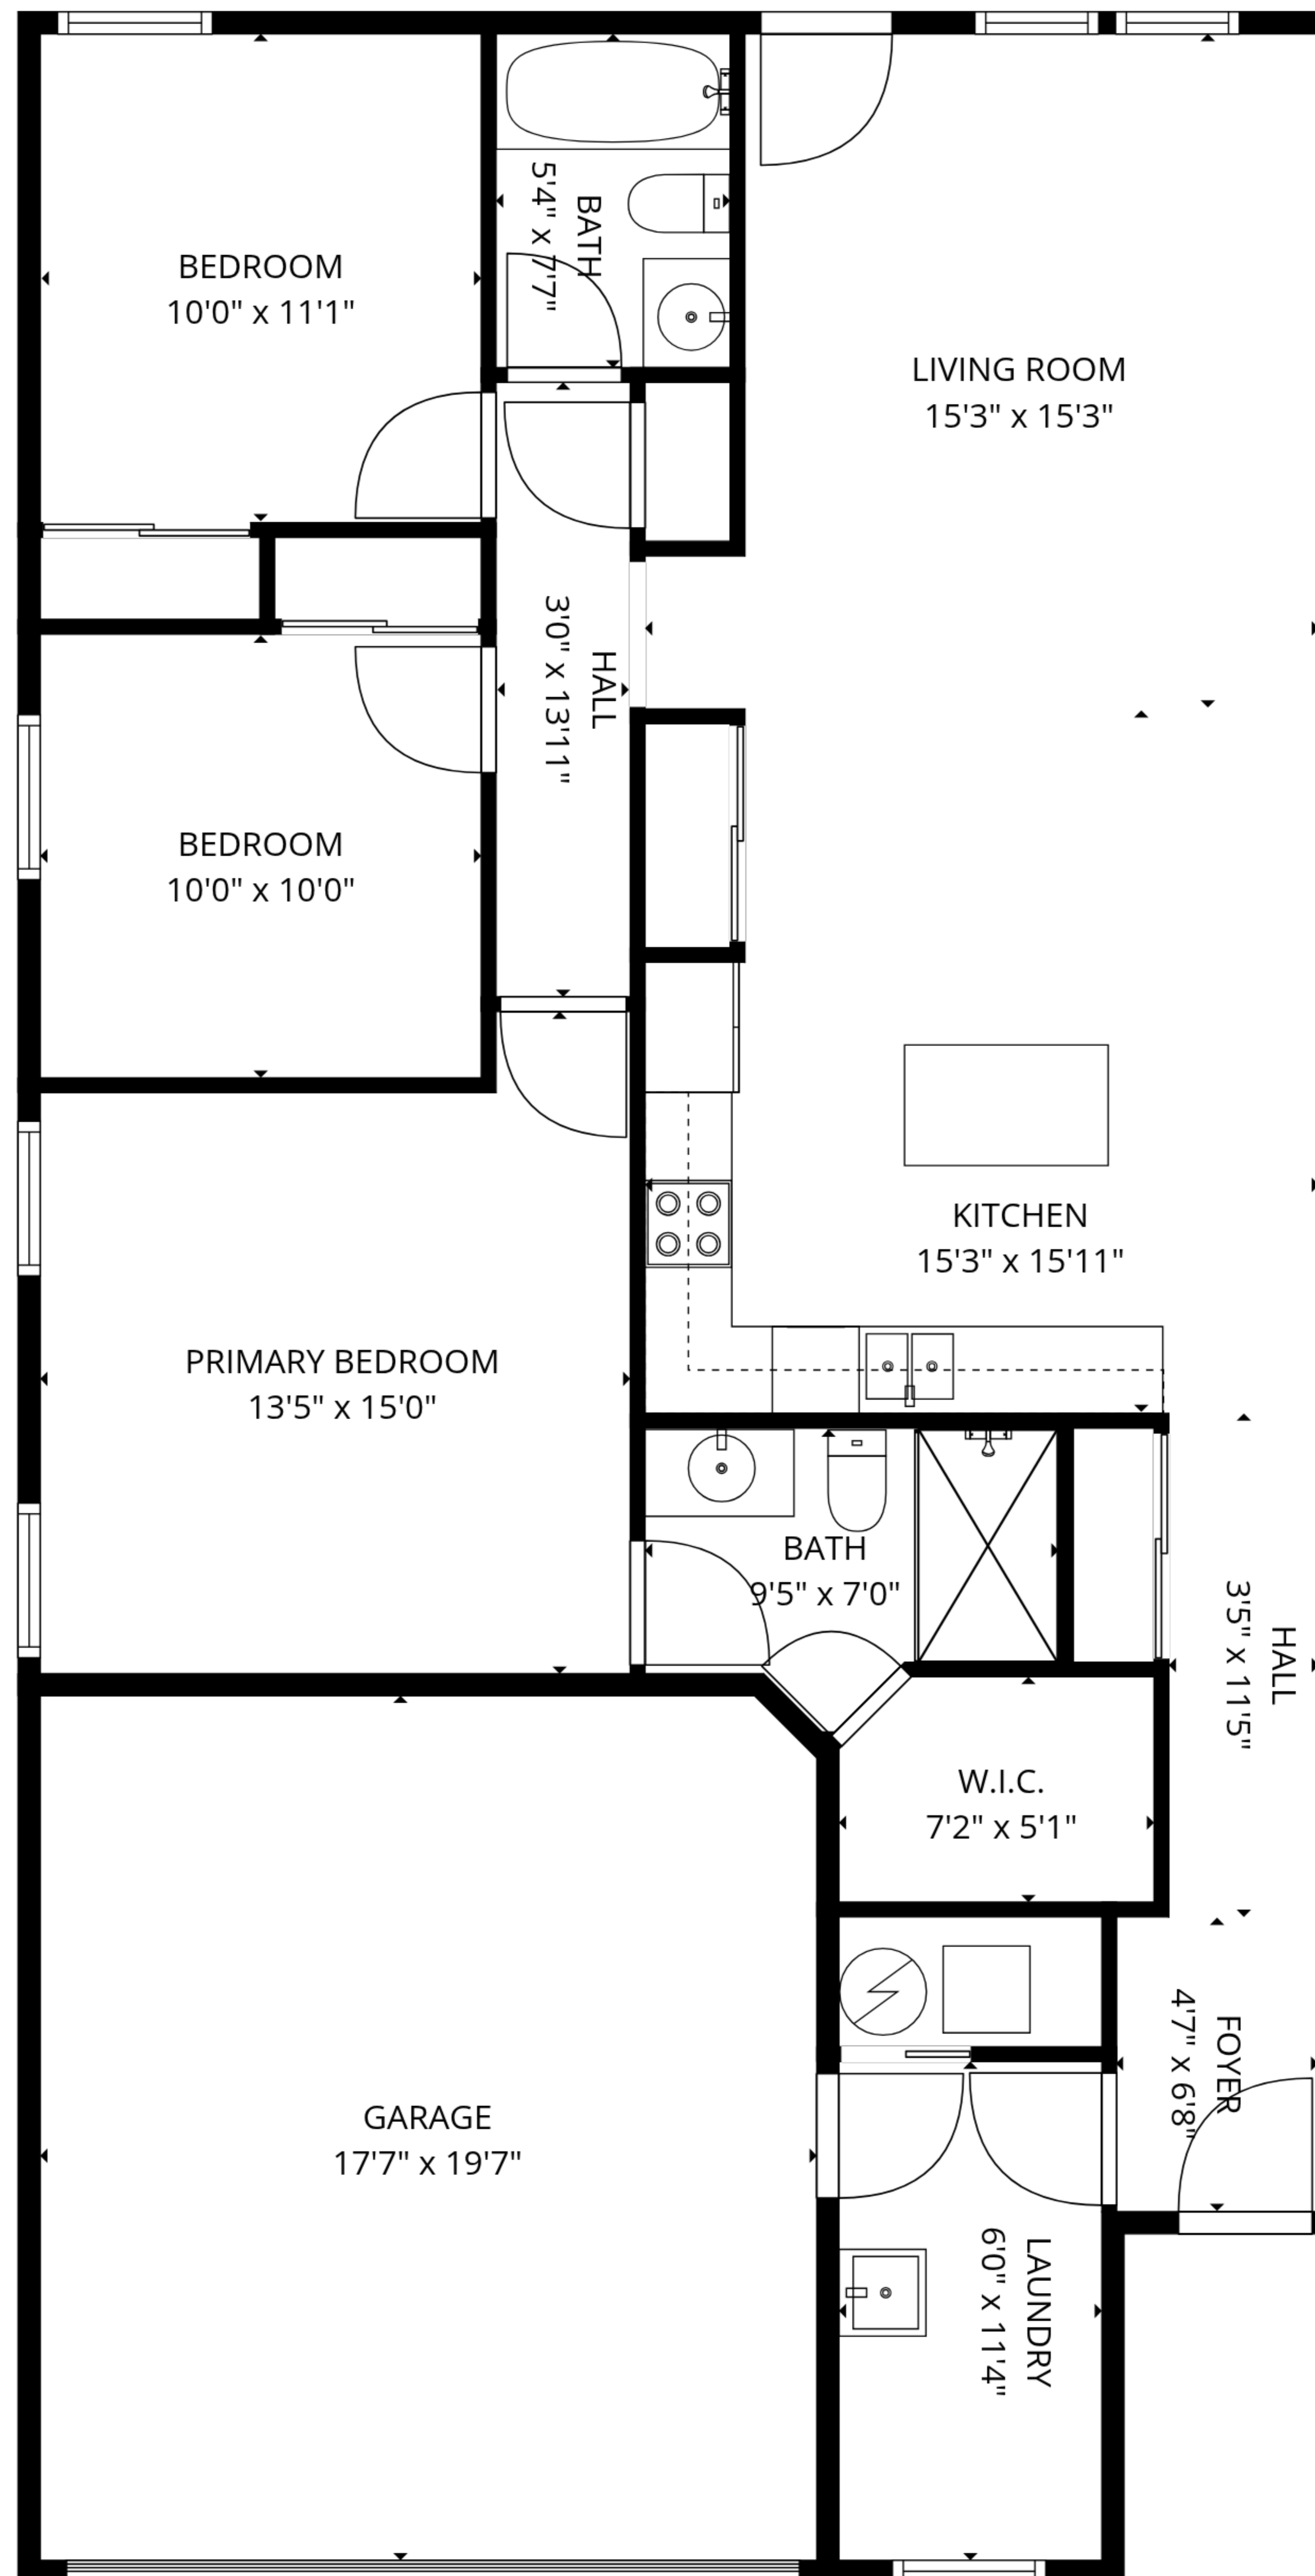

**TOTAL: 1260 sq. ft**

1st floor: 1260 sq. ft

EXCLUDED AREAS: GARAGE: 344 sq. ft, WALLS: 106 sq. ft

**TOTAL: 1260 sq. ft**

1st floor: 1260 sq. ft

EXCLUDED AREAS: GARAGE: 344 sq. ft, WALLS: 106 sq. ft