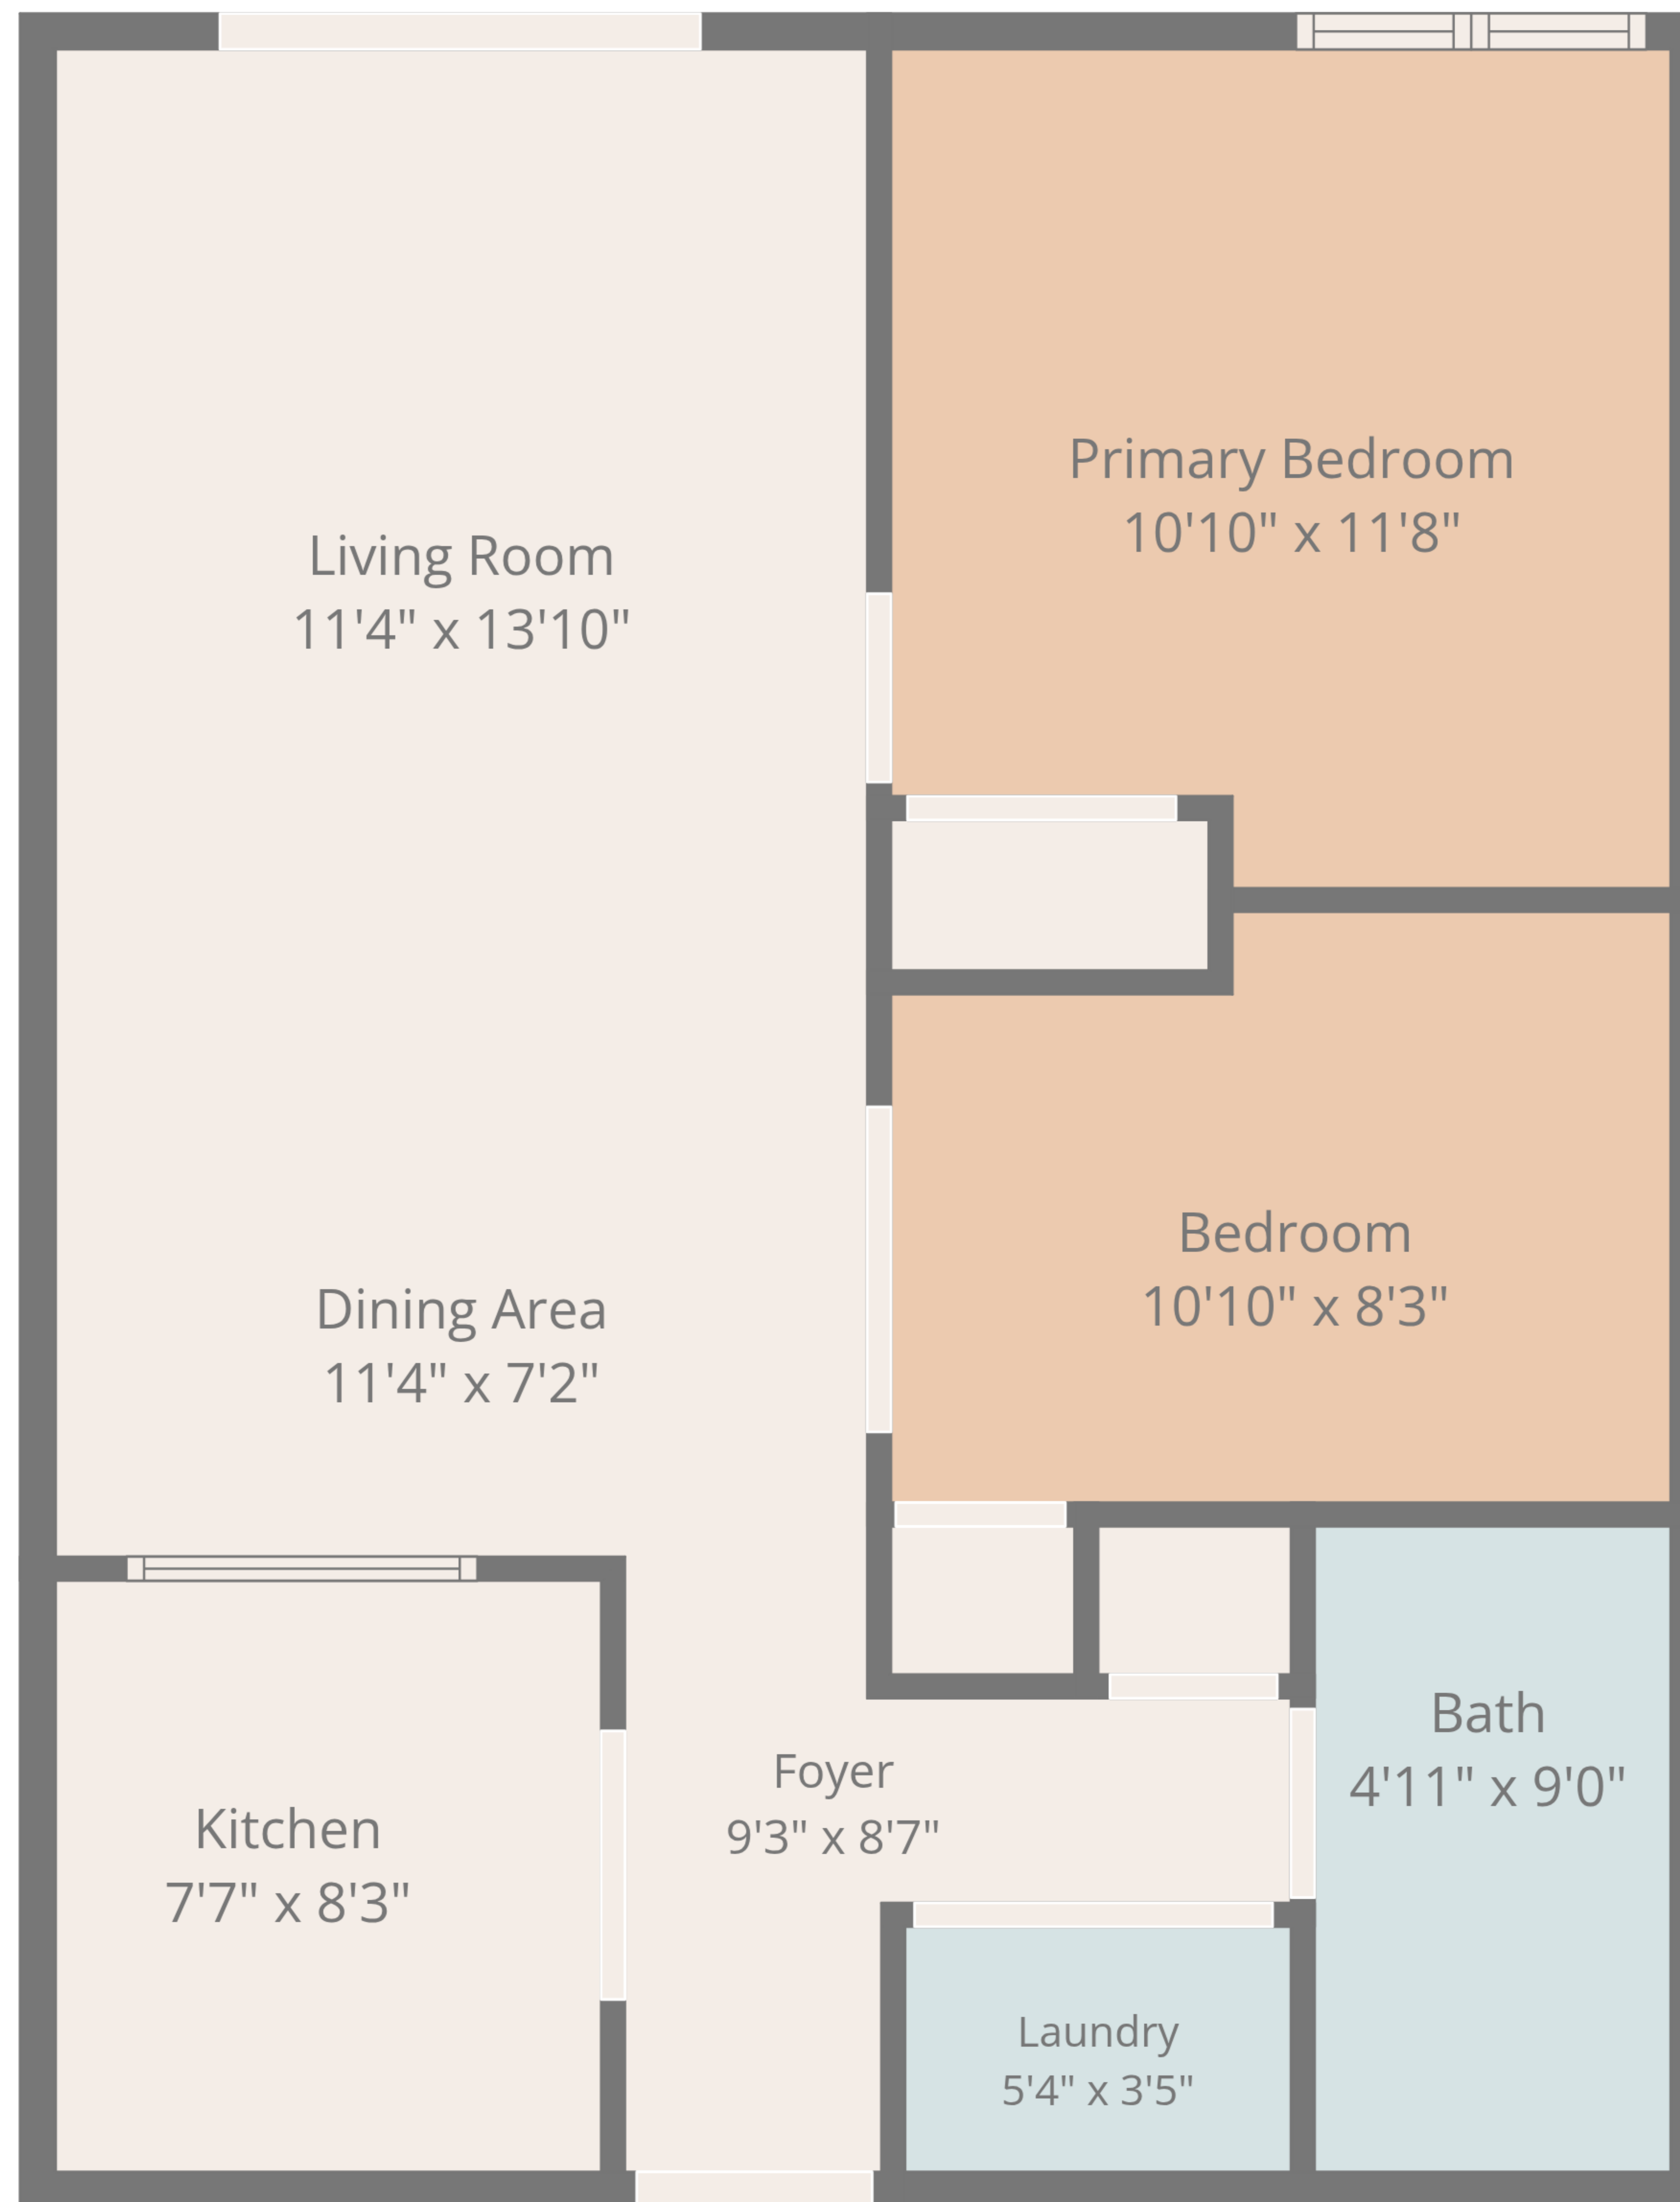

**TOTAL: 665 sq. ft**  
1st floor: 665 sq. ft  
EXCLUDED AREAS: WALLS: 53 sq. ft

**TOTAL: 665 sq. ft**  
1st floor: 665 sq. ft  
EXCLUDED AREAS: WALLS: 53 sq. ft