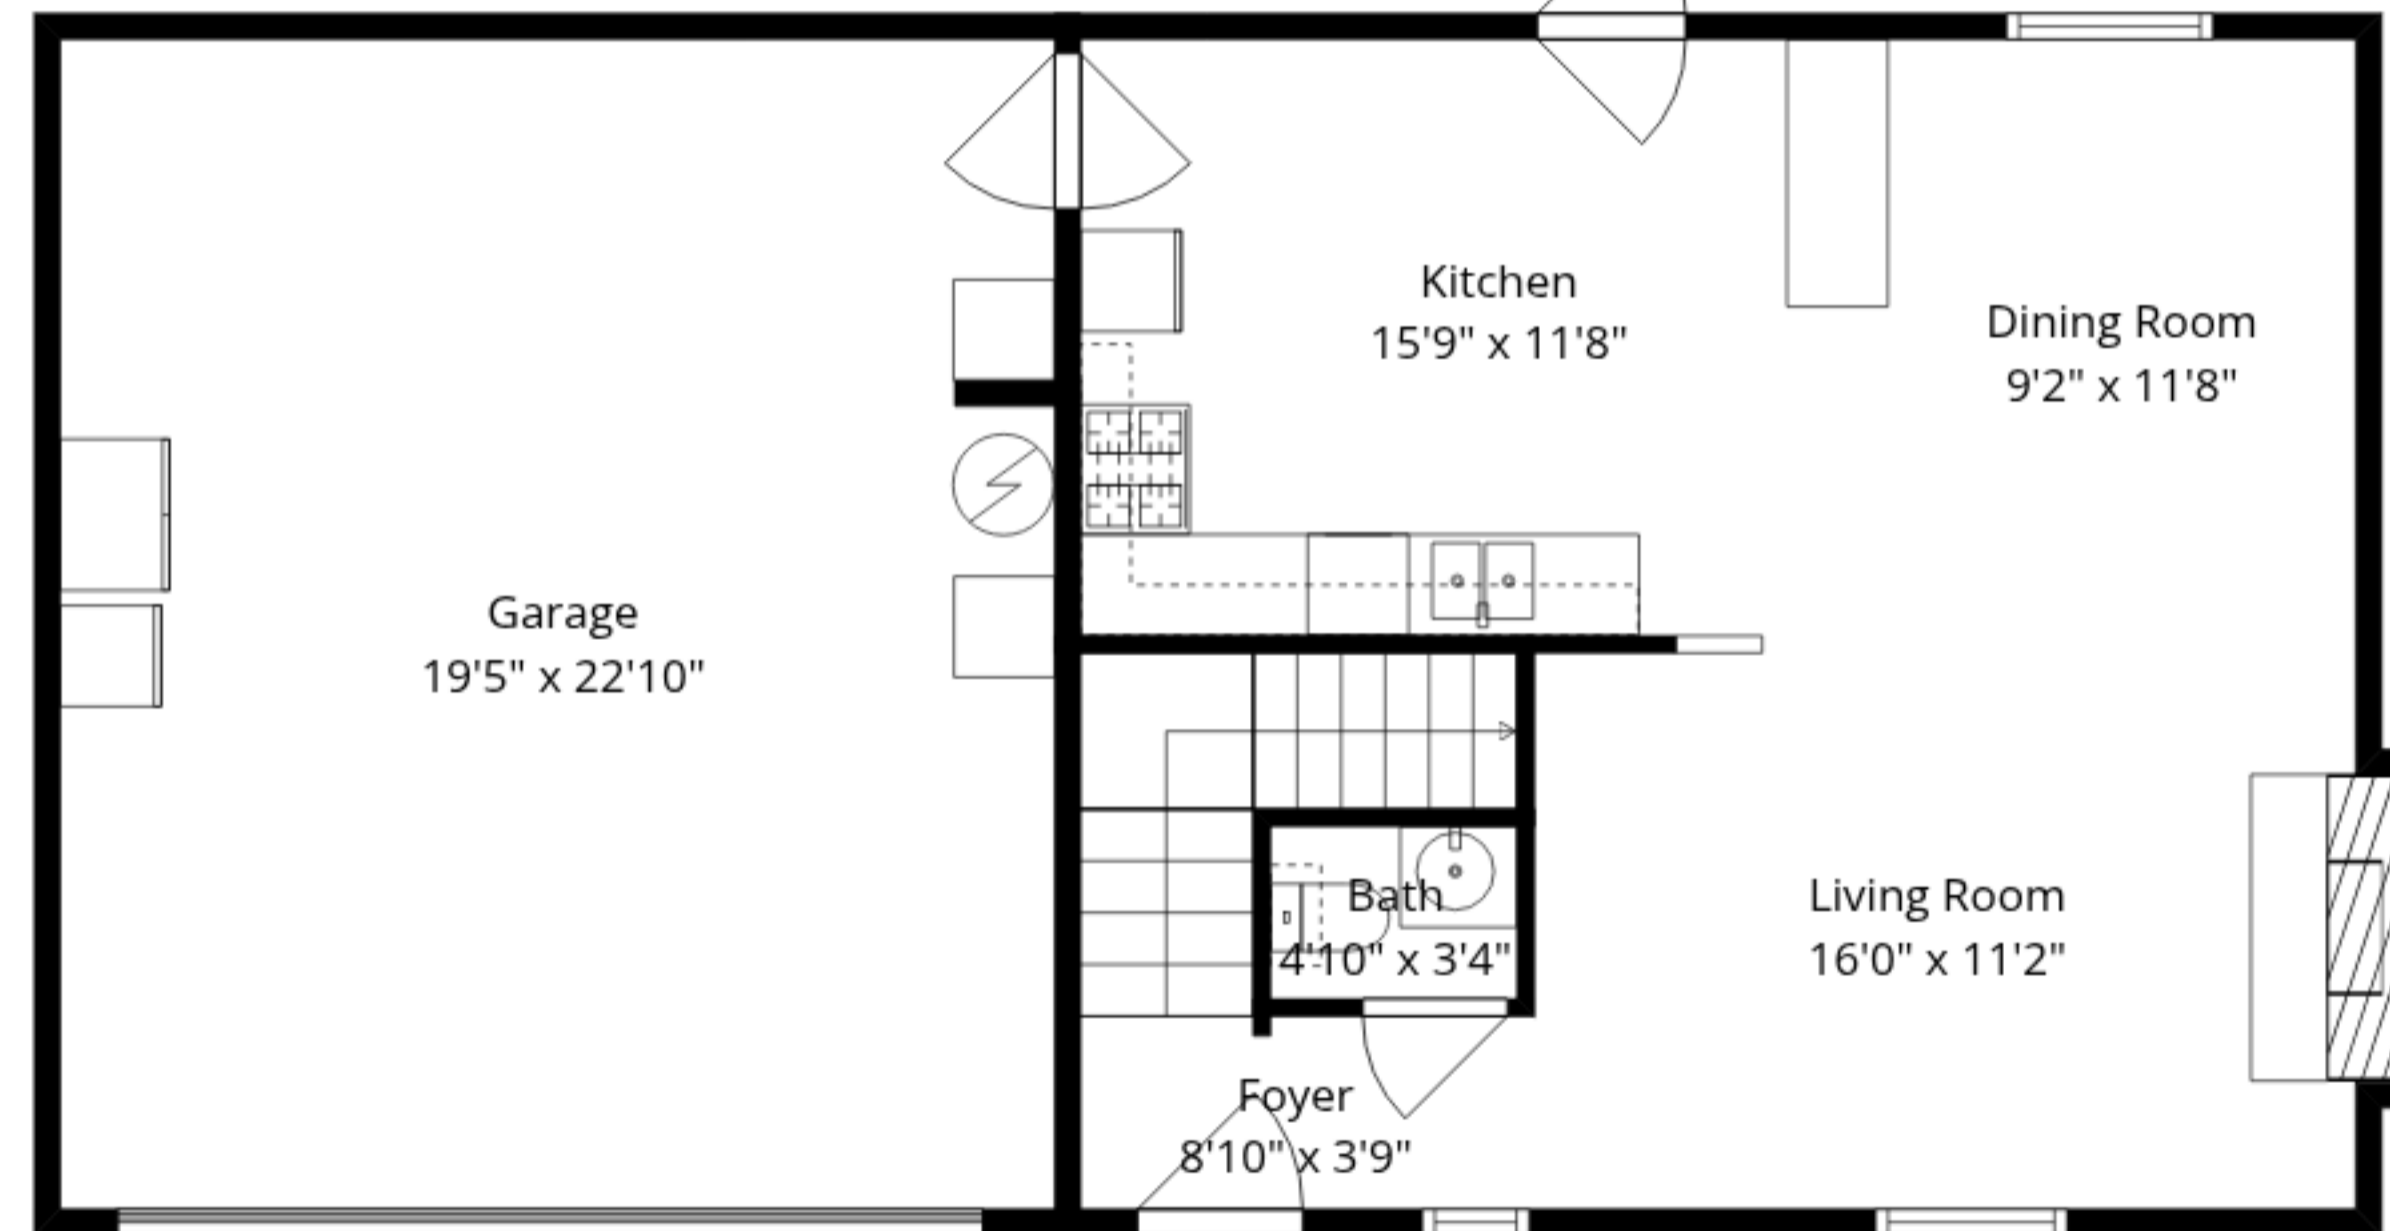

Upper Floor

Main Floor

**Total GLA: 1234 sq. ft | Total: 1715 sq. ft**  
 Main floor: 617 sq. ft (Excluded areas 481 sq. ft)  
 Upper floor: 617 sq. ft

Sizes And Dimensions Are Approximate. Actual May Vary.