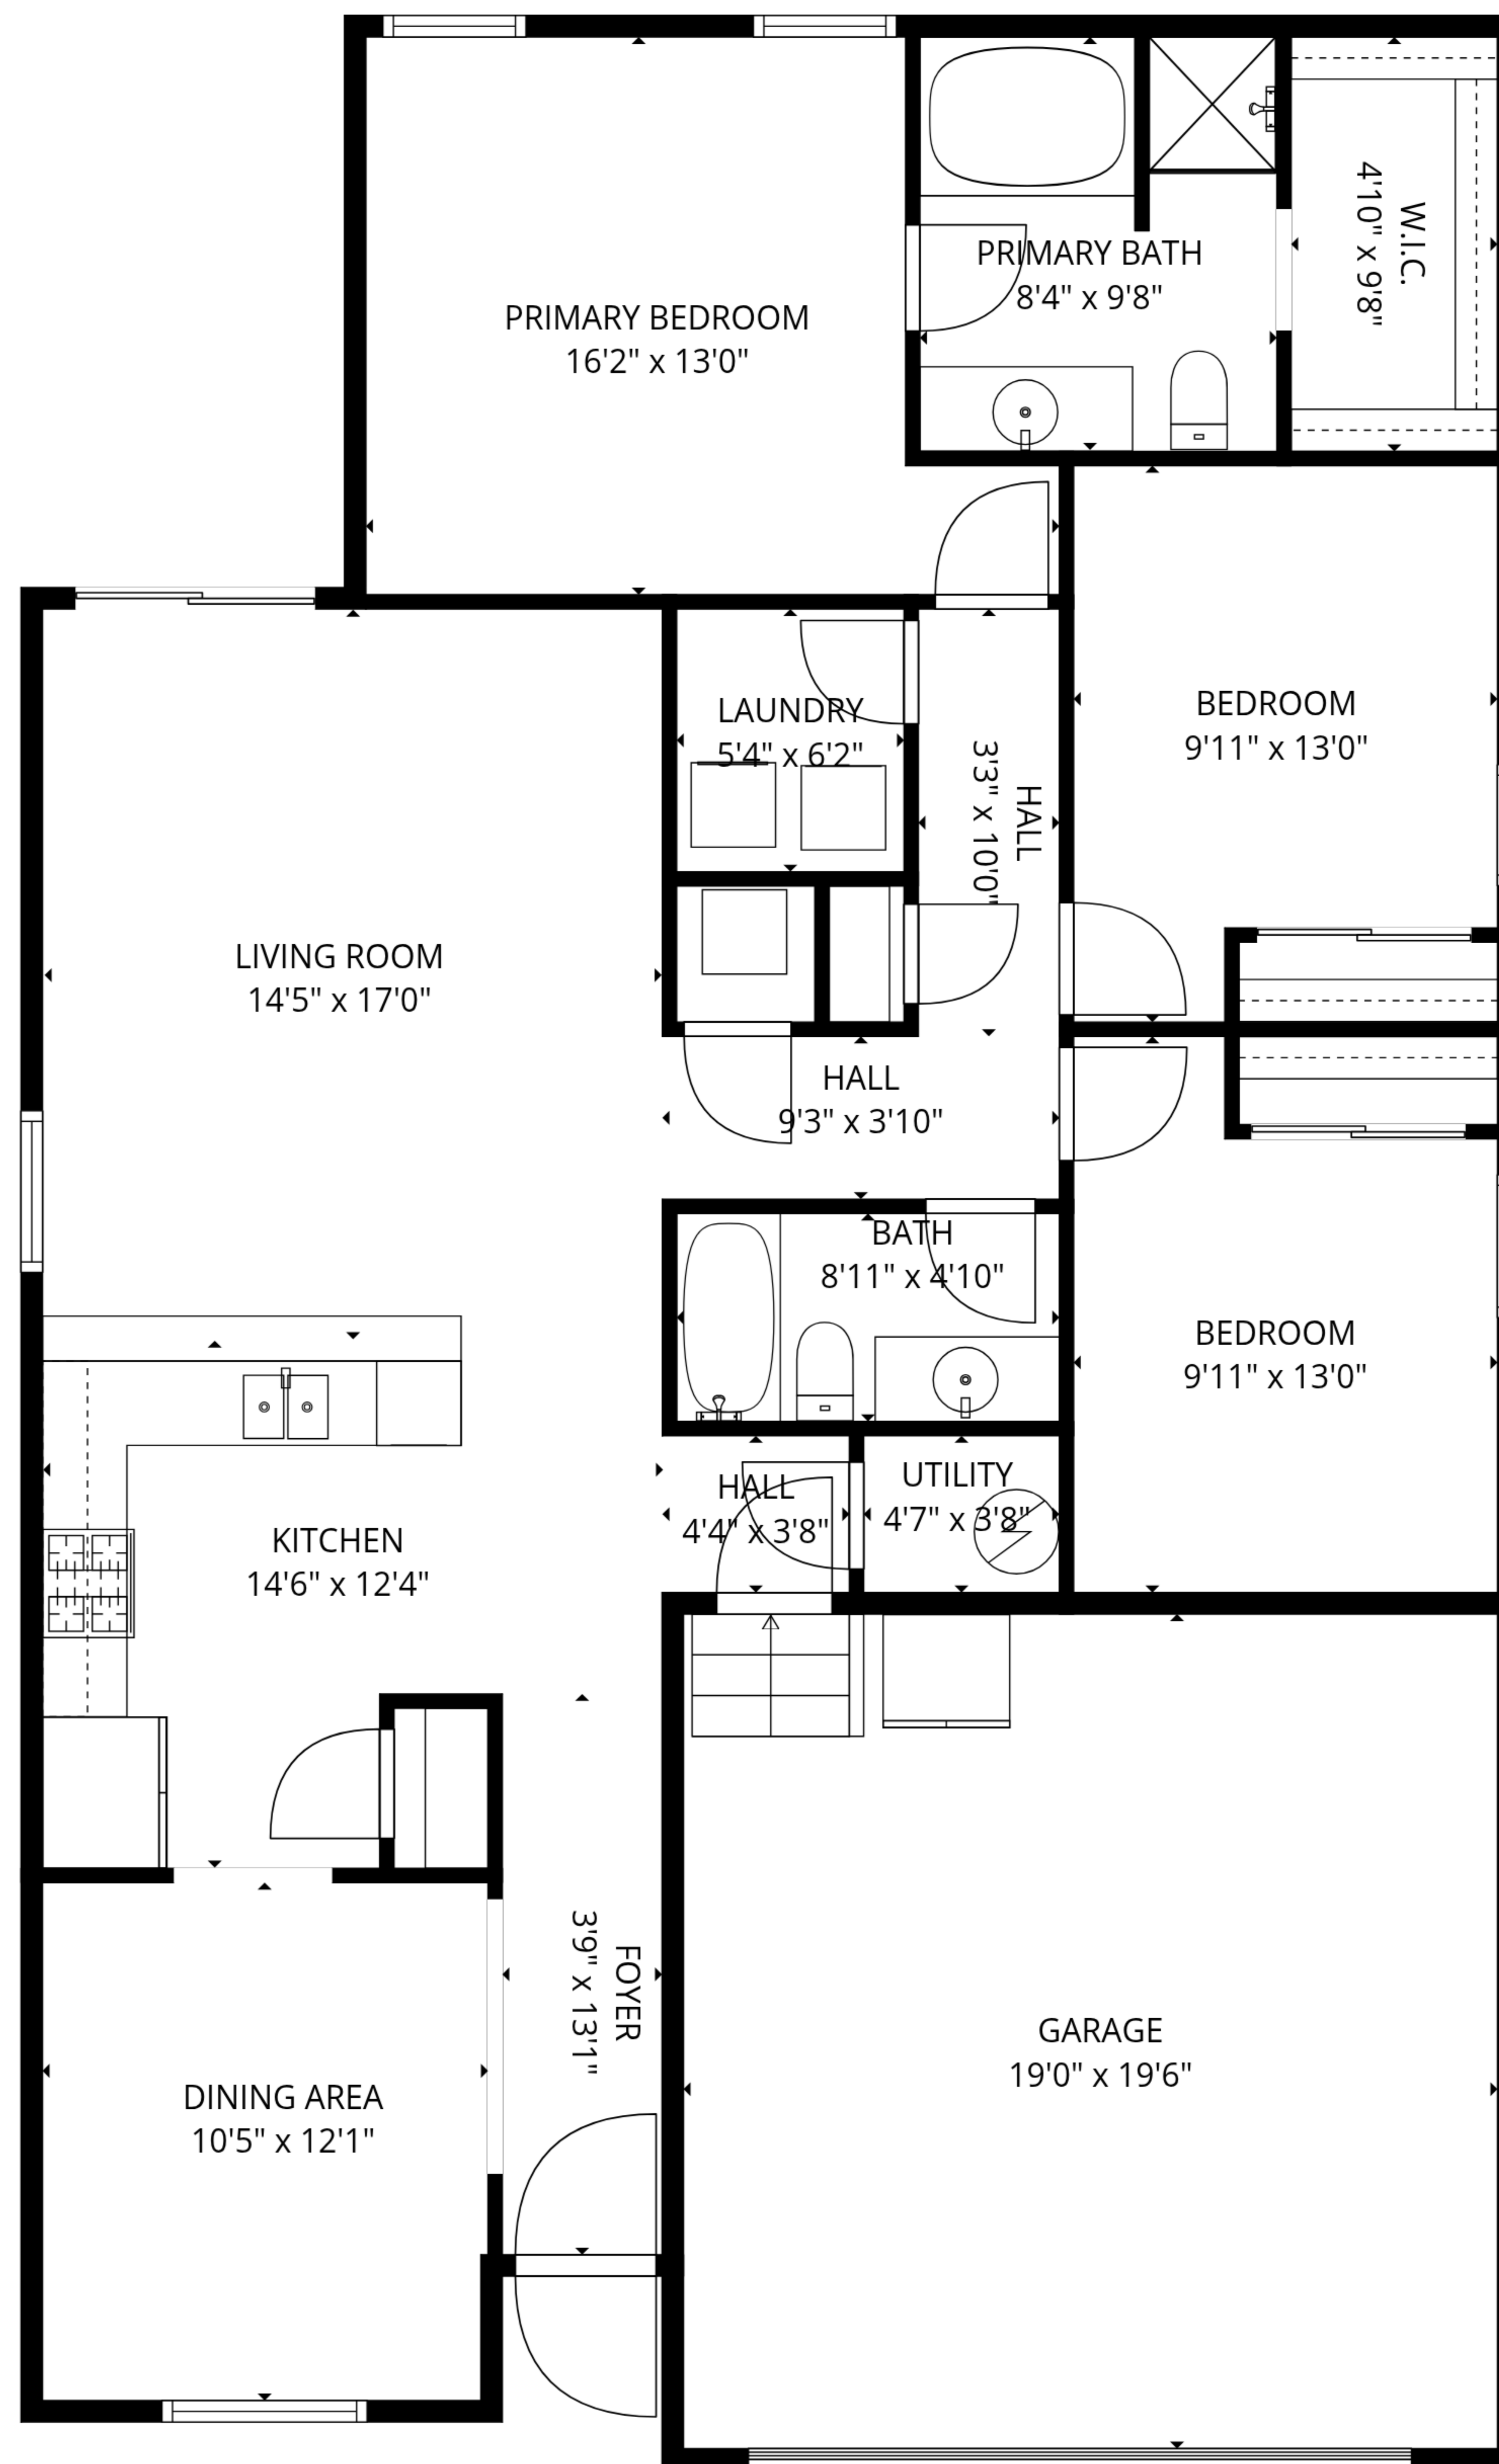

TOTAL: 1390 sq. ft
 1st floor: 1390 sq. ft
 EXCLUDED AREAS: GARAGE: 370 sq. ft, WALLS: 112 sq. ft

SIZES AND DIMENSIONS ARE APPROXIMATE, ACTUAL MAY VARY.

TOTAL: 1390 sq. ft
 1st floor: 1390 sq. ft
 EXCLUDED AREAS: GARAGE: 370 sq. ft, WALLS: 112 sq. ft

SIZES AND DIMENSIONS ARE APPROXIMATE, ACTUAL MAY VARY.