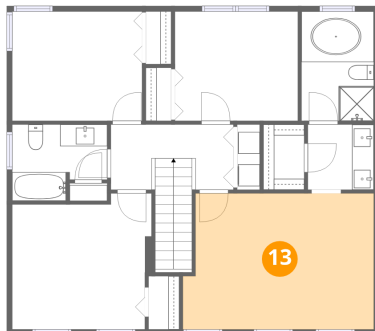

13 Floor 3 - Primary Bedroom

Dimensions: 17'6" x 12'5"
Area: 210 sq. ft
Counted as living area: Yes

Heated: Yes
Finished: Yes
Enclosed: Yes
Contiguous: Yes
Permitted: Yes
Wet space: No
Addition: No
Conversion: No