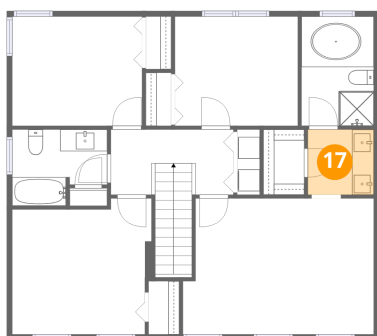

17 Floor 3 - Bath

Dimensions: 6'1" x 6'0"
Area: 36 sq. ft
Counted as living area: Yes

Heated: Yes
Finished: Yes
Enclosed: Yes
Contiguous: Yes
Permitted: Yes
Wet space: Yes
Addition: No
Conversion: No