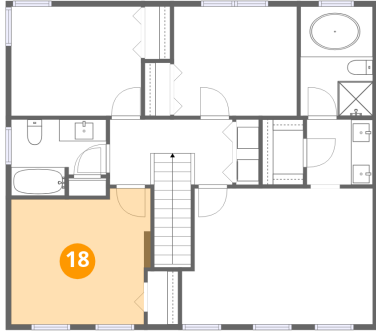

1131 Kelly Island Road, Martinsburg, Berkeley County, West Virginia, United States, 25405

18 Floor 3 - Bedroom

Dimensions: 12'9" x 12'6"
Area: 147 sq. ft
Counted as living area: Yes

Heated: Yes
Finished: Yes
Enclosed: Yes
Contiguous: Yes
Permitted: Yes
Wet space: No
Addition: No
Conversion: No