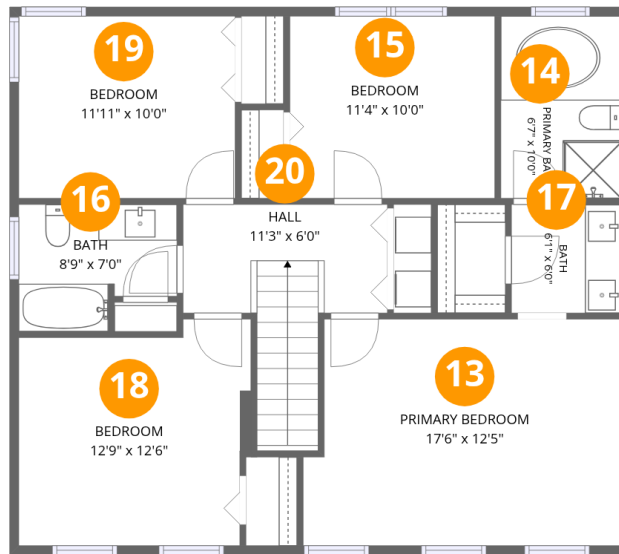

Home data report

1131 Kelly Island Road, Martinsburg, Berkeley County, West Virginia, United States, 25405

Room dimensions

Floor 3

Total:968sqft

Excluded: 0sqft

#		Dimensions	sqft	Counted as living area
13	Primary Bedroom	17'6" x 12'5"	210 sq. ft	Yes
14	Primary Bath	6'7" x 10'0"	67 sq. ft	Yes
15	Bedroom	11'4" x 10'0"	113 sq. ft	Yes
16	Bath	8'9" x 7'0"	53 sq. ft	Yes
17	Bath	6'1" x 6'0"	36 sq. ft	Yes
18	Bedroom	12'9" x 12'6"	147 sq. ft	Yes
19	Bedroom	11'11" x 10'0"	120 sq. ft	Yes
20	Hall	11'3" x 6'0"	93 sq. ft	Yes