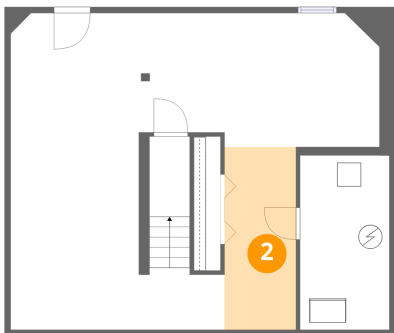

2 Floor 1 - Hall

Dimensions: 6'0" x 15'3"
Area: 91 sq. ft
Counted as living area: Yes

Heated: Yes
Finished: Yes
Enclosed: Yes
Contiguous: Yes
Permitted: Yes
Wet space: No
Addition: No
Conversion: No