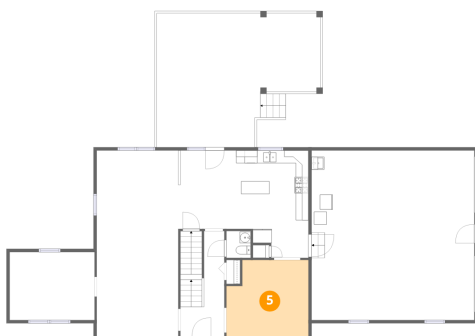

5 Floor 2 - Dining Area

Dimensions: 12'10" x 12'0"
Area: 144 sq. ft
Counted as living area: Yes

Heated: Yes
Finished: Yes
Enclosed: Yes
Contiguous: Yes
Permitted: Yes
Wet space: No
Addition: No
Conversion: No