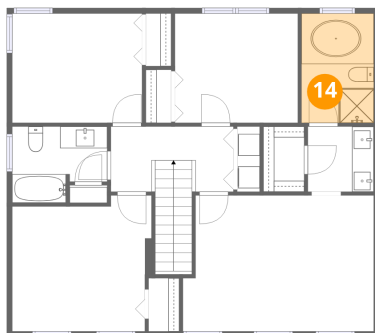

14 Floor 3 - Primary Bath

Dimensions: 6'7" x 10'0"
Area: 67 sq. ft
Counted as living area: Yes

Heated: Yes
Finished: Yes
Enclosed: Yes
Contiguous: Yes
Permitted: Yes
Wet space: Yes
Addition: No
Conversion: No