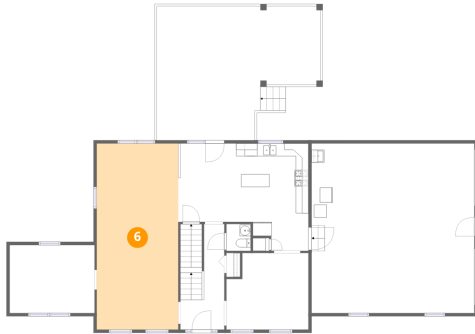

**4** Floor 2 - Breakfast Nook

Dimensions: 9'1" x 12'3"  
Area: 112 sq. ft  
Counted as living area: Yes

Heated: Yes  
Finished: Yes  
Enclosed: Yes  
Contiguous: Yes  
Permitted: Yes  
Wet space: No  
Addition: No  
Conversion: No

**5** Floor 2 - Dining Area

Dimensions: 12'10" x 12'0"  
Area: 144 sq. ft  
Counted as living area: Yes

Heated: Yes  
Finished: Yes  
Enclosed: Yes  
Contiguous: Yes  
Permitted: Yes  
Wet space: No  
Addition: No  
Conversion: No

1131 Kelly Island Road, Martinsburg, Berkeley County, West Virginia, United States, 25405

**6** Floor 2 - Living Room

Dimensions: 12'9" x 29'2"  
Area: 373 sq. ft  
Counted as living area: Yes

Heated: Yes  
Finished: Yes  
Enclosed: Yes  
Contiguous: Yes  
Permitted: Yes  
Wet space: No  
Addition: No  
Conversion: No