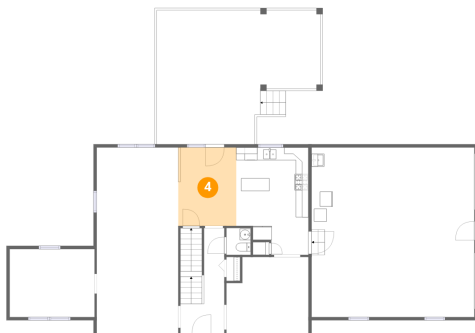

1131 Kelly Island Road, Martinsburg, Berkeley County, West Virginia, United States, 25405

**3** Floor 1 - Utility

Dimensions: 7'6" x 14'7"  
Area: 109 sq. ft  
Counted as living area: No

Heated: Yes  
Finished: No  
Enclosed: Yes  
Contiguous: Yes  
Permitted: Yes  
Wet space: No  
Addition: No  
Conversion: No

**4** Floor 2 - Breakfast Nook

Dimensions: 9'1" x 12'3"  
Area: 112 sq. ft  
Counted as living area: Yes

Heated: Yes  
Finished: Yes  
Enclosed: Yes  
Contiguous: Yes  
Permitted: Yes  
Wet space: No  
Addition: No  
Conversion: No