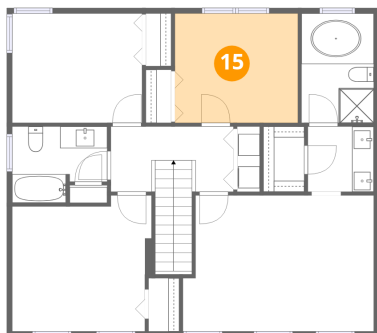

1131 Kelly Island Road, Martinsburg, Berkeley County, West Virginia, United States, 25405

15 Floor 3 - Bedroom

Dimensions: 11'4" x 10'0"
Area: 113 sq. ft
Counted as living area: Yes

Heated: Yes
Finished: Yes
Enclosed: Yes
Contiguous: Yes
Permitted: Yes
Wet space: No
Addition: No
Conversion: No