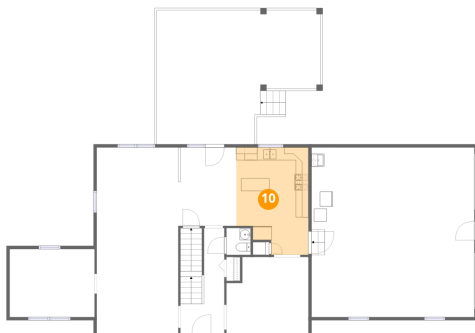

10 Floor 2 - Kitchen

Dimensions: 11'4" x 16'10"
Area: 172 sq. ft
Counted as living area: Yes

Heated: Yes
Finished: Yes
Enclosed: Yes
Contiguous: Yes
Permitted: Yes
Wet space: No
Addition: No
Conversion: No