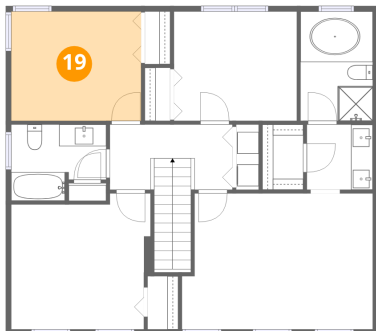

**19** Floor 3 - Bedroom

Dimensions: 11'11" x 10'0"  
Area: 120 sq. ft  
Counted as living area: Yes

Heated: Yes  
Finished: Yes  
Enclosed: Yes  
Contiguous: Yes  
Permitted: Yes  
Wet space: No  
Addition: No  
Conversion: No