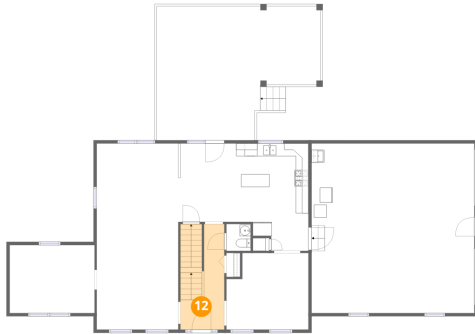

1131 Kelly Island Road, Martinsburg, Berkeley County, West Virginia, United States, 25405

12 Floor 2 - Foyer

Dimensions: 6'11" x 16'6"
Area: 111 sq. ft
Counted as living area: Yes

Heated: Yes
Finished: Yes
Enclosed: Yes
Contiguous: Yes
Permitted: Yes
Wet space: No
Addition: No
Conversion: No