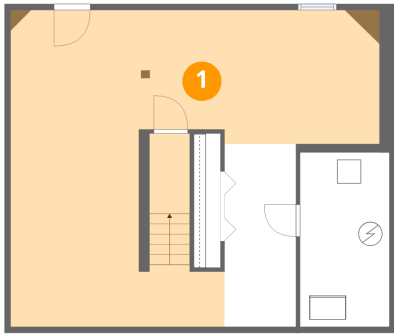

1131 Kelly Island Road, Martinsburg, Berkeley County, West Virginia, United States, 25405

1 Floor 1 - Recreation Room

Dimensions: 30'10" x 26'6"
Area: 573 sq. ft
Counted as living area: Yes

Heated: Yes
Finished: Yes
Enclosed: Yes
Contiguous: Yes
Permitted: Yes
Wet space: No
Addition: No
Conversion: No