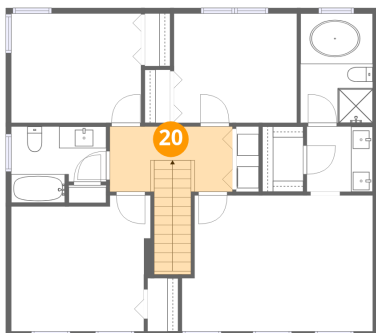

20 Floor 3 - Hall

Dimensions: 11'3" x 6'0"
Area: 93 sq. ft
Counted as living area: Yes

Heated: Yes
Finished: Yes
Enclosed: Yes
Contiguous: Yes
Permitted: Yes
Wet space: No
Addition: No
Conversion: No