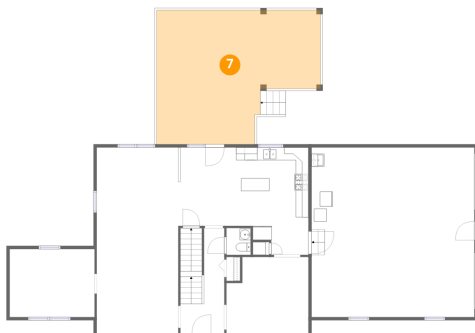

7 Floor 2 - Patio

Dimensions: 25'8" x 21'0"
Area: 453 sq. ft
Counted as living area: No

Heated: No
Finished: No
Enclosed: No
Contiguous: Yes
Permitted: Yes
Wet space: No
Addition: No
Conversion: No