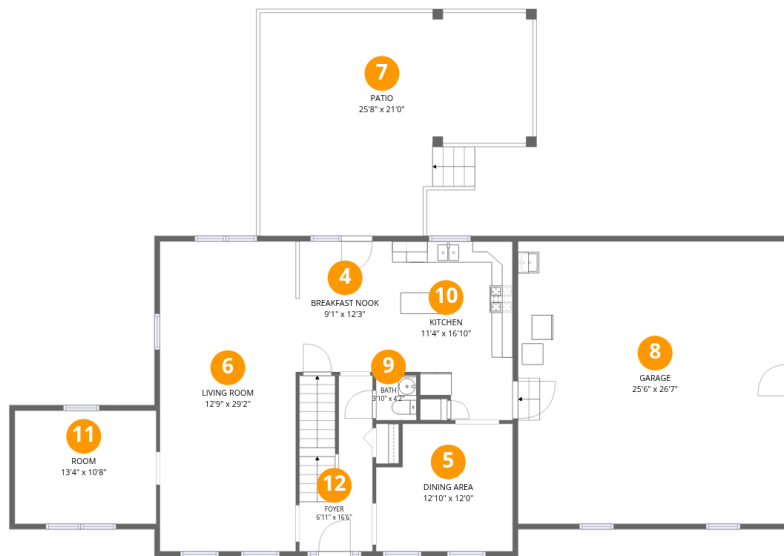

## Room dimensions

Floor 1 Below grade

Total:720sqft

Excluded: 109sqft

#		Dimensions	sqft	Counted as living area
1	Recreation Room	30'10" x 26'6"	573 sq. ft	Yes
2	Hall	6'0" x 15'3"	91 sq. ft	Yes
3	Utility	7'6" x 14'7"	109 sq. ft	No

## Room dimensions

Floor 2

Total:1113sqft

Excluded: 1131sqft

#		Dimensions	sqft	Counted as living area
4	Breakfast Nook	9'1" x 12'3"	112 sq. ft	Yes
5	Dining Area	12'10" x 12'0"	144 sq. ft	Yes
6	Living Room	12'9" x 29'2"	373 sq. ft	Yes
7	Patio	25'8" x 21'0"	453 sq. ft	No
8	Garage	25'6" x 26'7"	678 sq. ft	No
9	Bath	3'10" x 4'2"	16 sq. ft	Yes
10	Kitchen	11'4" x 16'10"	172 sq. ft	Yes
11	Room	13'4" x 10'8"	142 sq. ft	Yes
12	Foyer	6'11" x 16'6"	111 sq. ft	Yes