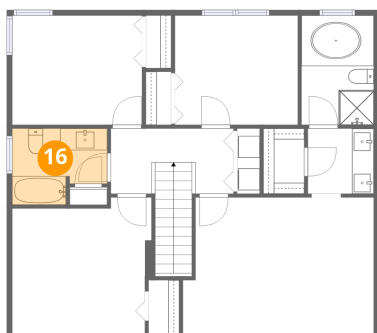

16 Floor 3 - Bath

Dimensions: 8'9" x 7'0"
Area: 53 sq. ft
Counted as living area: Yes

Heated: Yes
Finished: Yes
Enclosed: Yes
Contiguous: Yes
Permitted: Yes
Wet space: Yes
Addition: No
Conversion: No