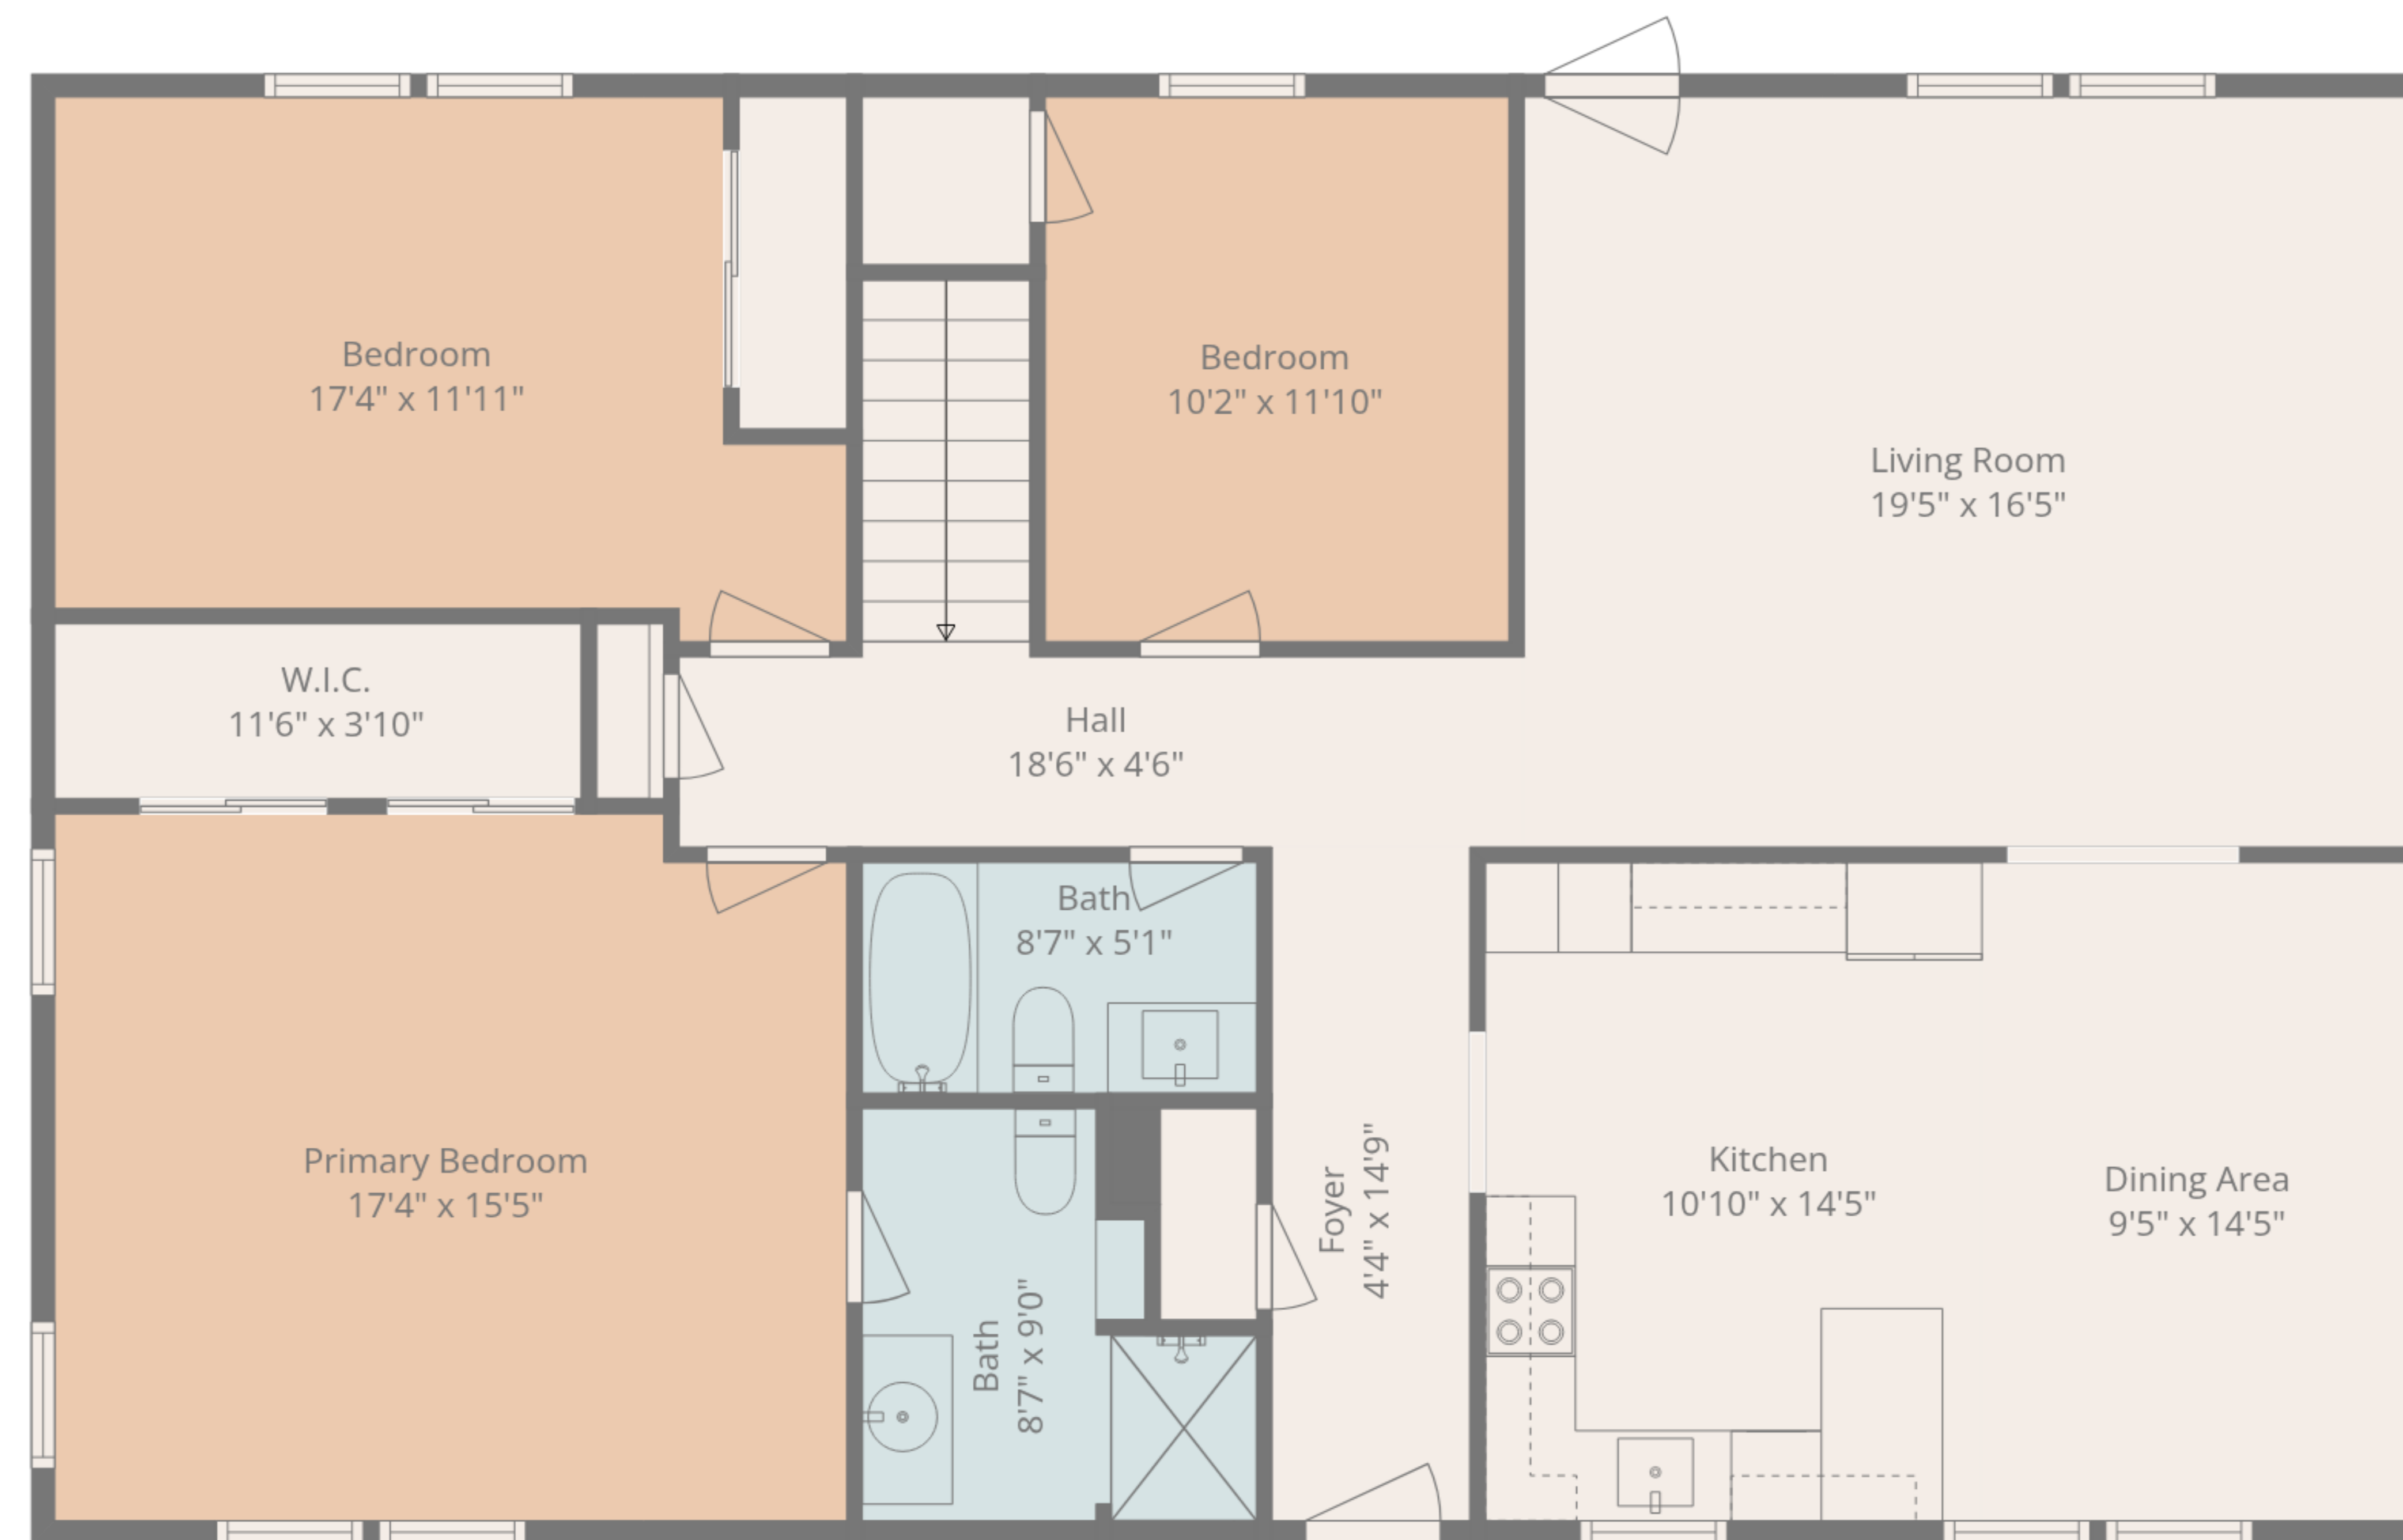

TOTAL: 2640 sq. ft
 1st floor: 1036 sq. ft, 2nd floor: 1604 sq. ft
 EXCLUDED AREAS: STORAGE: 428 sq. ft, COVERED PATIO: 423 sq. ft, WALLS: 163 sq. ft

Floor Plan Measurements Deemed Highly Reliable But Not Guaranteed

2nd Floor

1st Floor

TOTAL: 2640 sq. ft
 1st floor: 1036 sq. ft, 2nd floor: 1604 sq. ft
 EXCLUDED AREAS: STORAGE: 428 sq. ft, COVERED PATIO: 423 sq. ft, WALLS: 163 sq. ft

Floor Plan Measurements Deemed Highly Reliable But Not Guaranteed