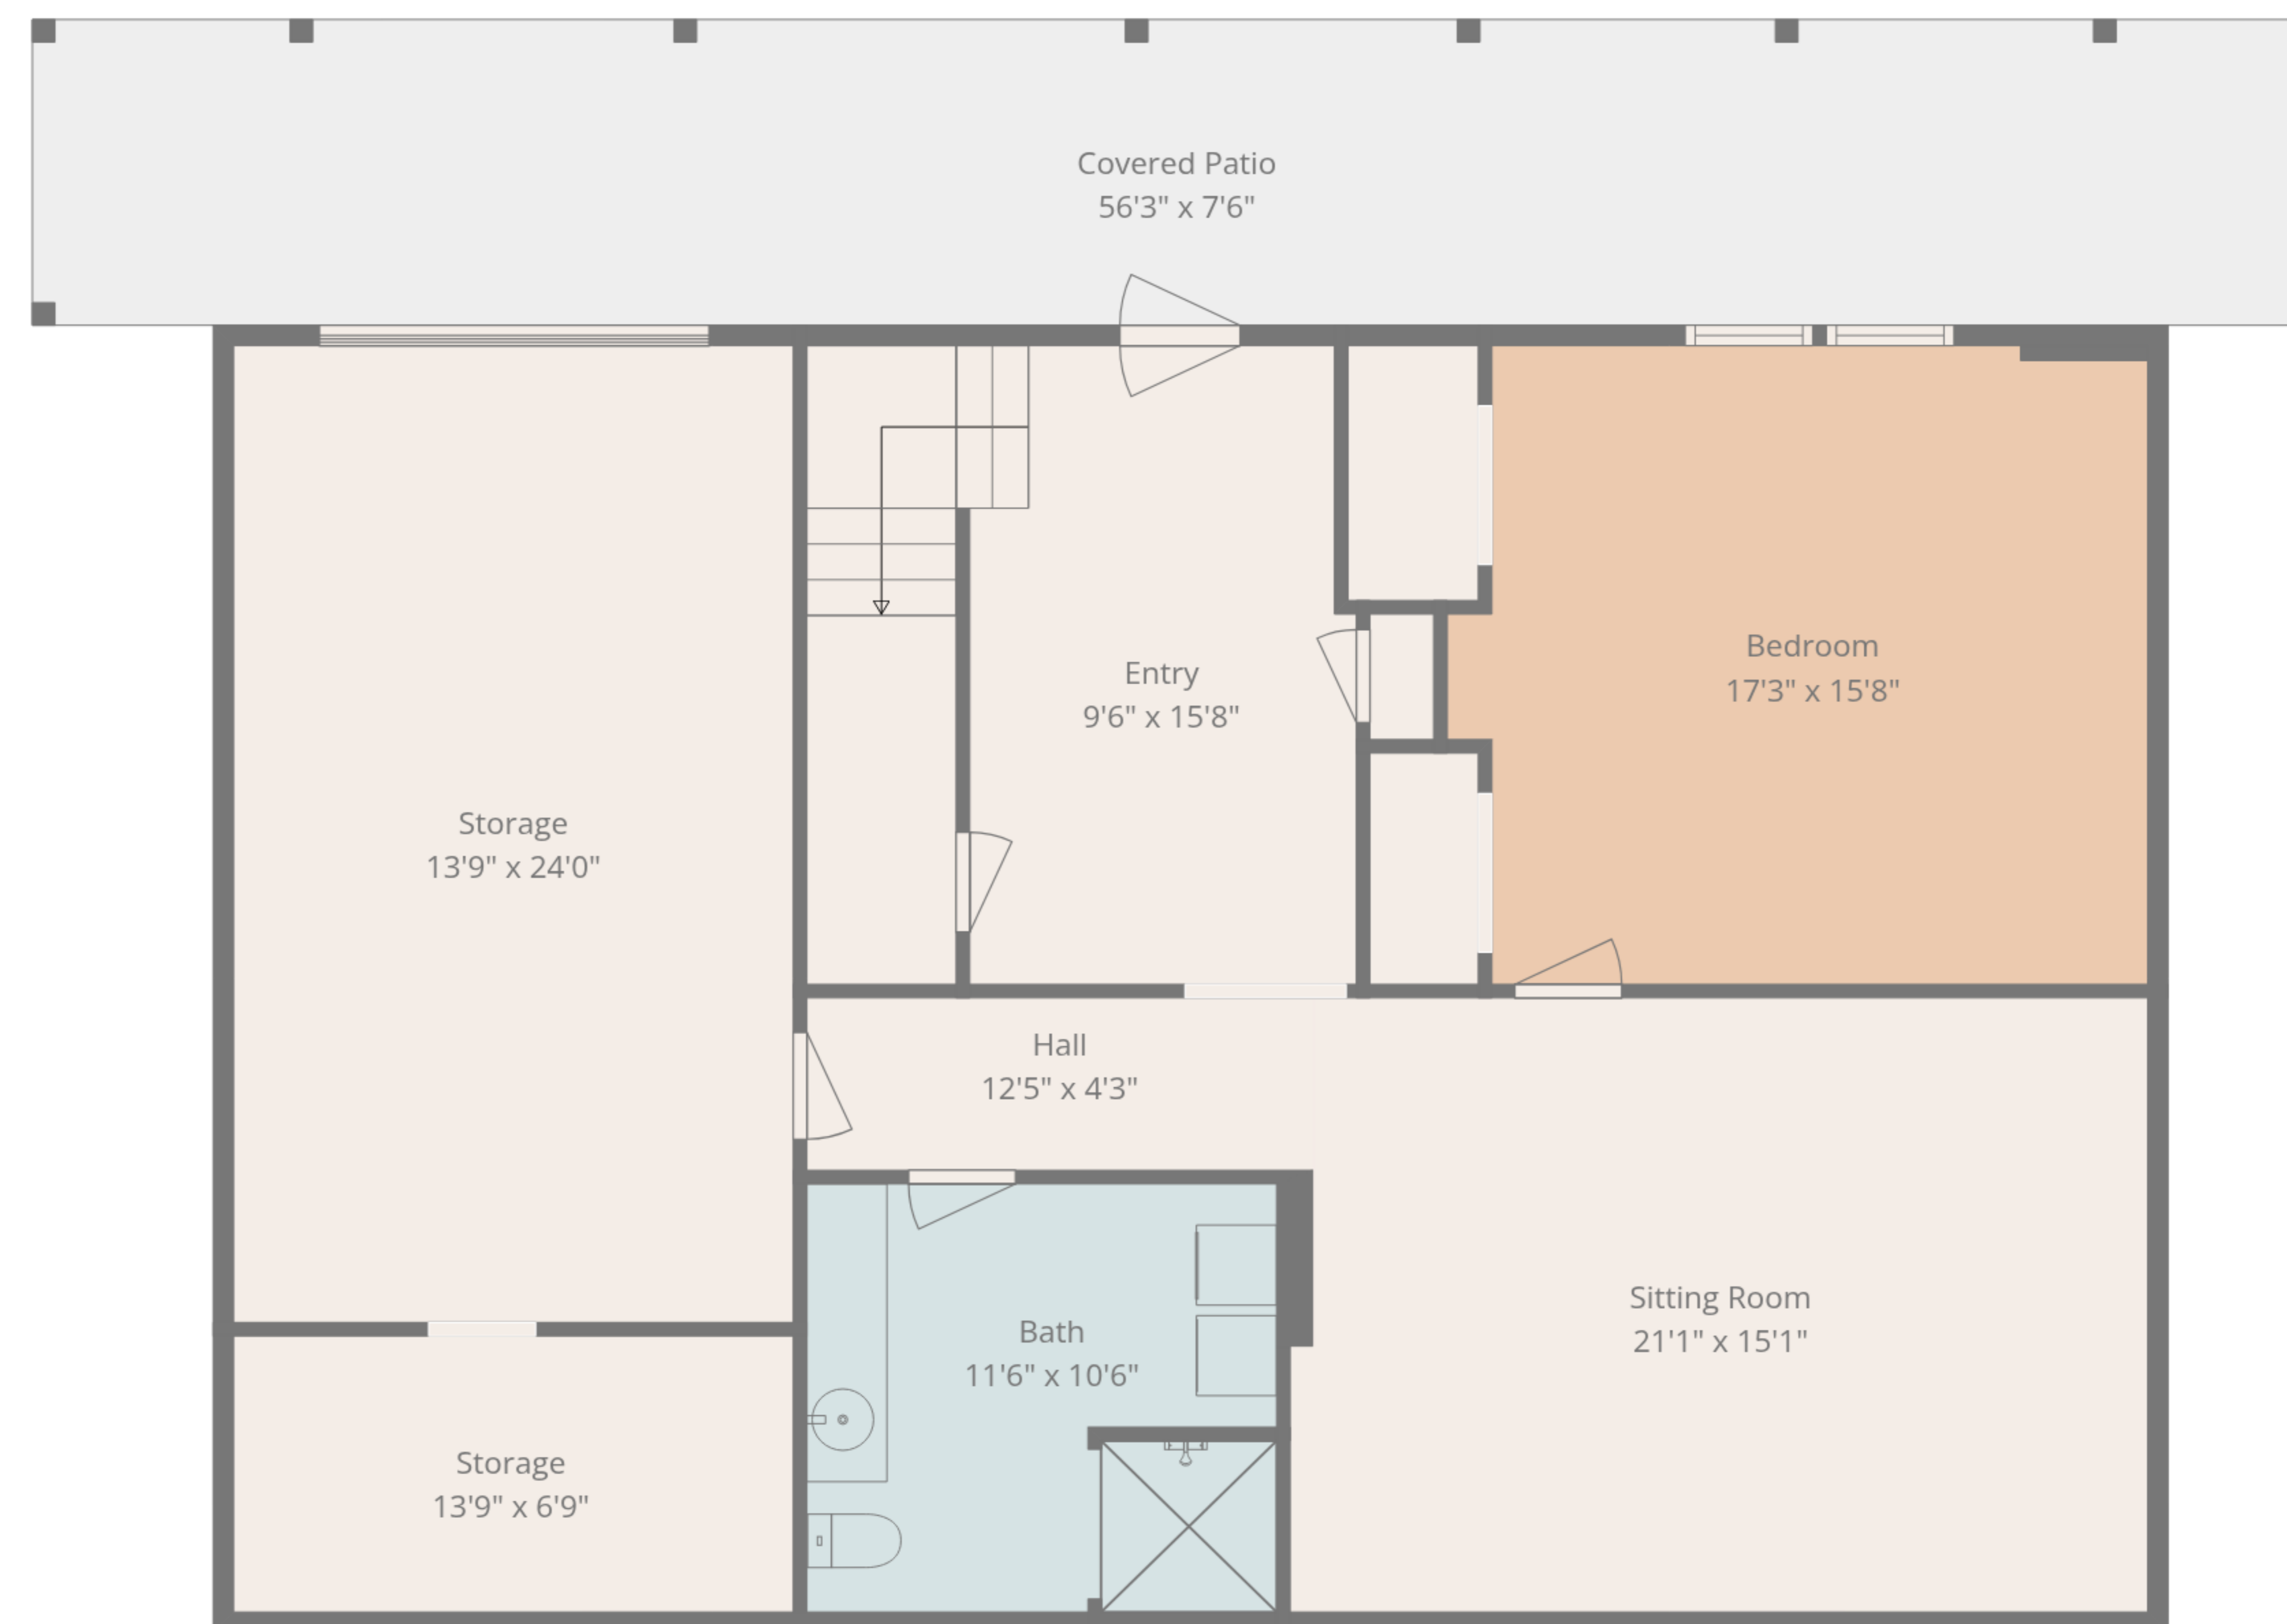

TOTAL: 2640 sq. ft
 1st floor: 1036 sq. ft, 2nd floor: 1604 sq. ft
 EXCLUDED AREAS: STORAGE: 428 sq. ft, COVERED PATIO: 423 sq. ft, WALLS: 163 sq. ft

Floor Plan Measurements Deemed Highly Reliable But Not Guaranteed

2nd Floor

1st Floor

TOTAL: 2640 sq. ft
 1st floor: 1036 sq. ft, 2nd floor: 1604 sq. ft
 EXCLUDED AREAS: STORAGE: 428 sq. ft, COVERED PATIO: 423 sq. ft, WALLS: 163 sq. ft

Floor Plan Measurements Deemed Highly Reliable But Not Guaranteed