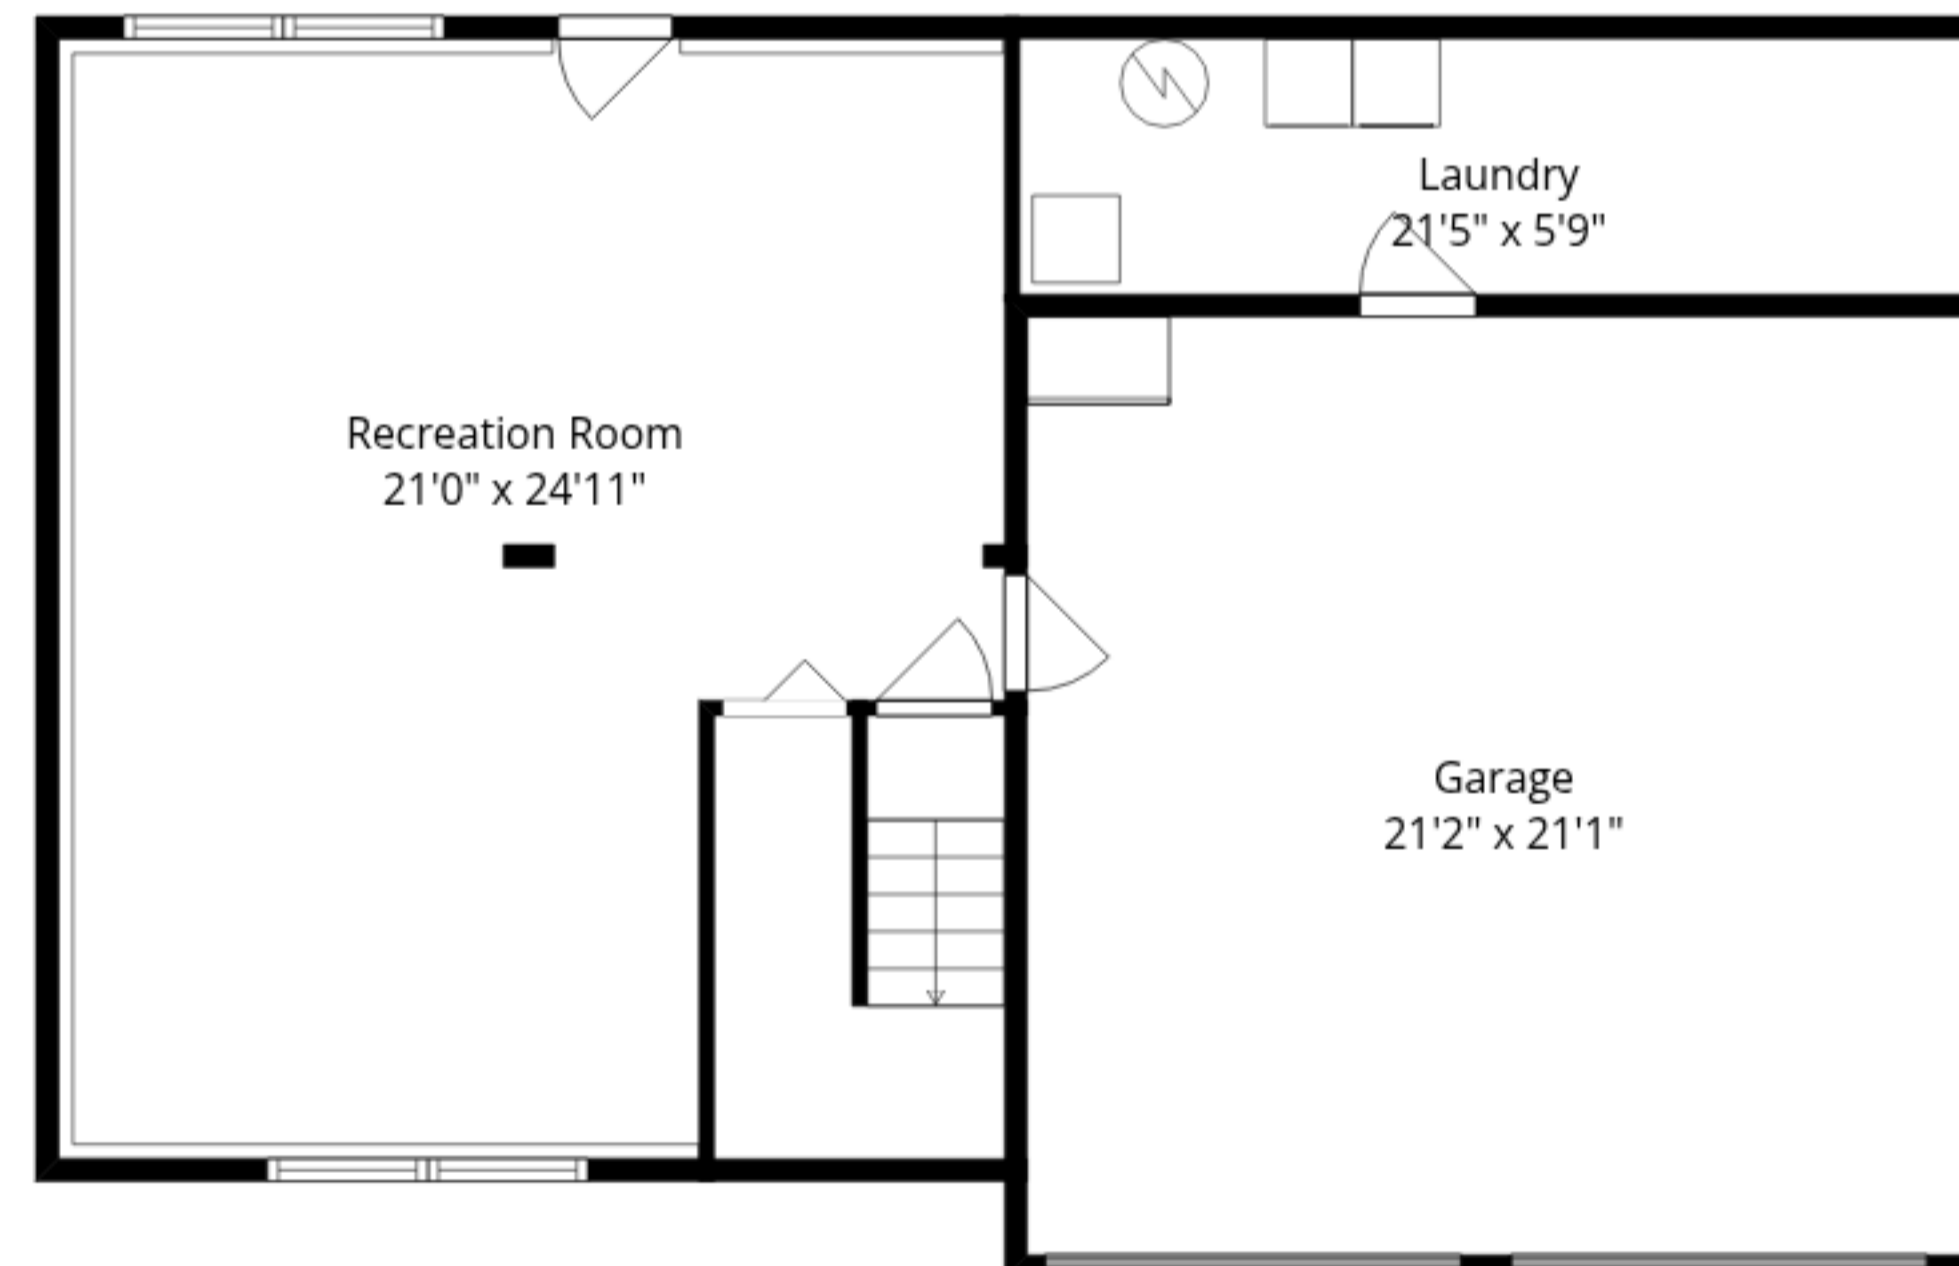

Recreation Room
21'0" x 24'11"

Laundry
21'5" x 5'9"

Garage
21'2" x 21'1"

Total GLA: 1755 sq. ft | Total: 2449 sq. ft
 Lower floor: 511 sq. ft (Excluded areas 694 sq. ft)
 Main floor: 1244 sq. ft

Sizes And Dimensions Are Approximate. Actual May Vary.