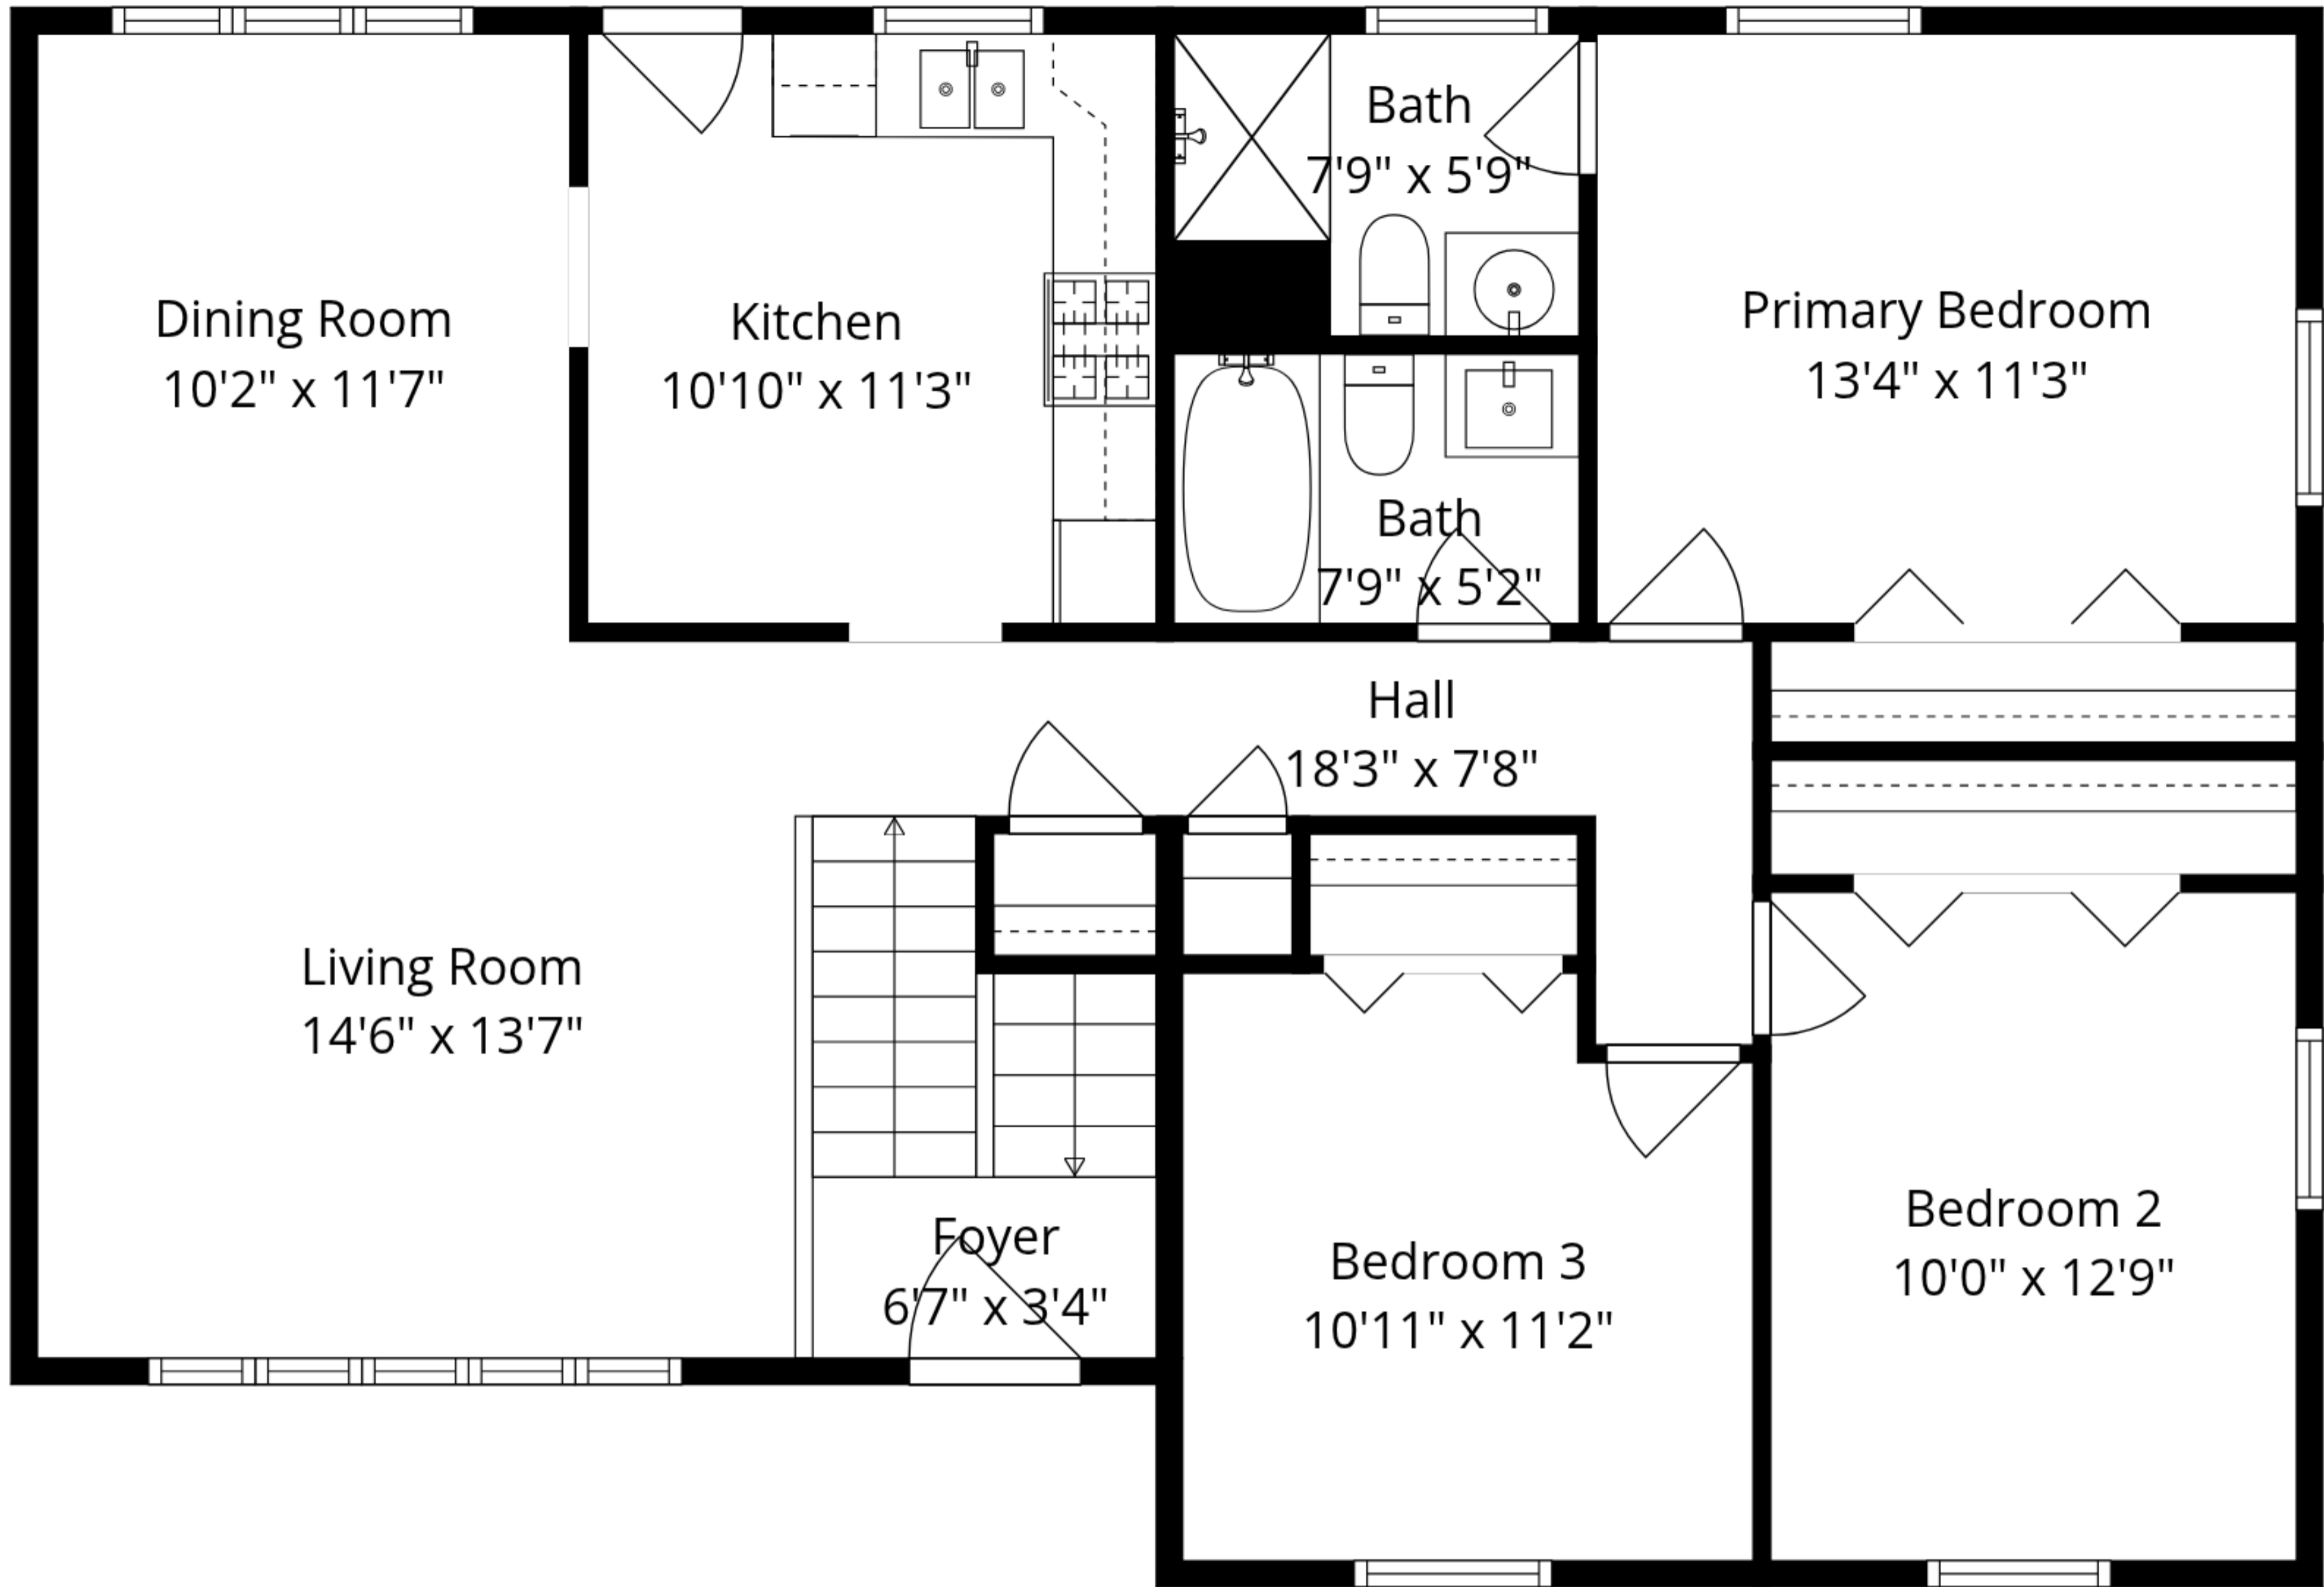

Recreation Room
21'0" x 24'11"

Laundry
21'5" x 5'9"

Garage
21'2" x 21'1"

Total GLA: 1755 sq. ft | Total: 2449 sq. ft
 Lower floor: 511 sq. ft (Excluded areas 694 sq. ft)
 Main floor: 1244 sq. ft

Sizes And Dimensions Are Approximate. Actual May Vary.