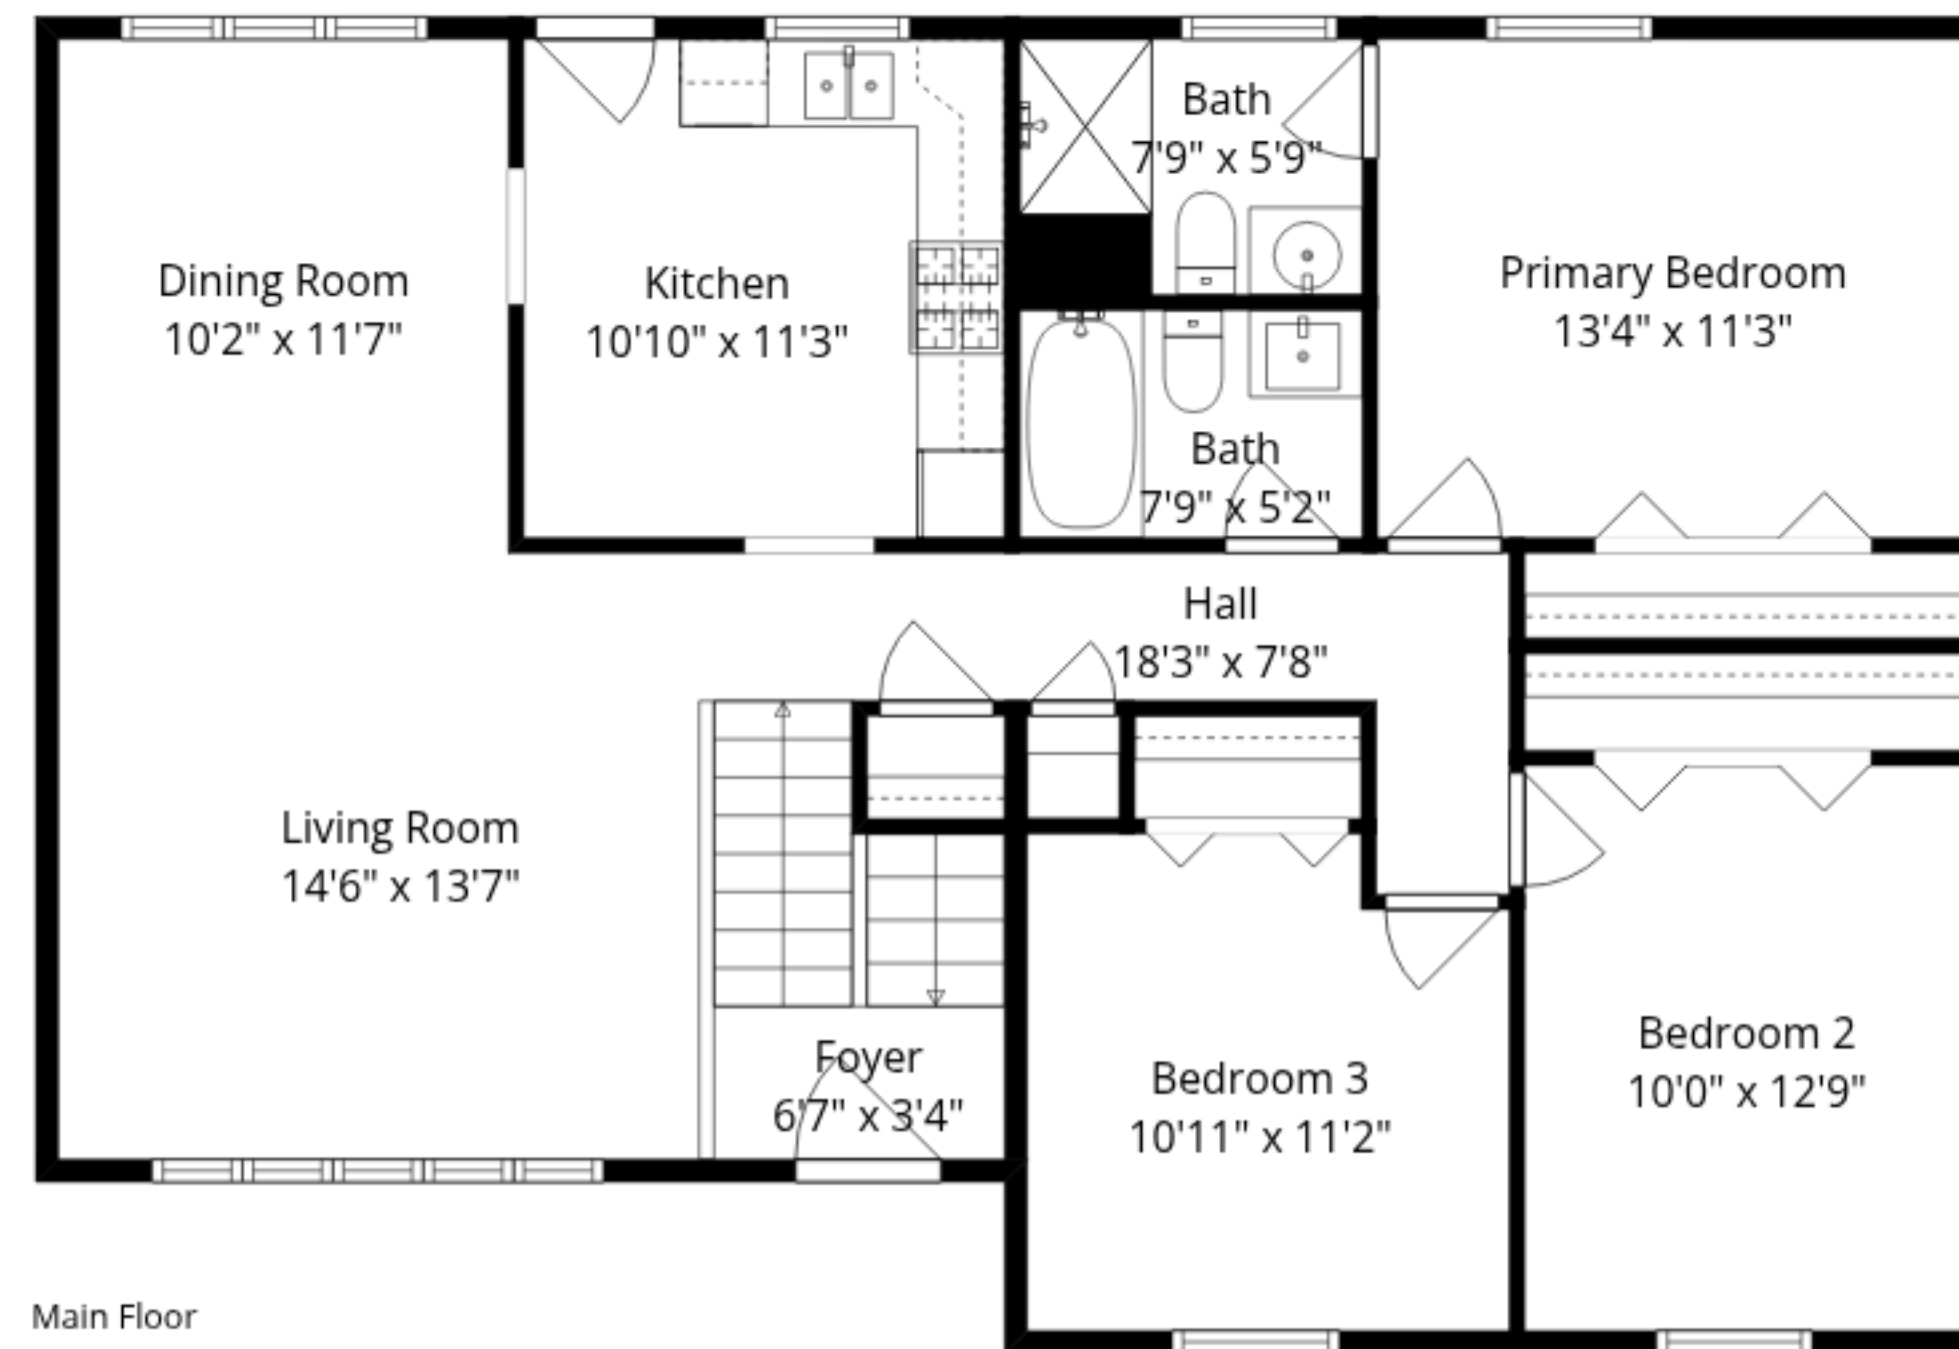

Recreation Room
21'0" x 24'11"

Laundry
21'5" x 5'9"

Garage
21'2" x 21'1"

Total GLA: 1755 sq. ft | Total: 2449 sq. ft
 Lower floor: 511 sq. ft (Excluded areas 694 sq. ft)
 Main floor: 1244 sq. ft

Sizes And Dimensions Are Approximate. Actual May Vary.