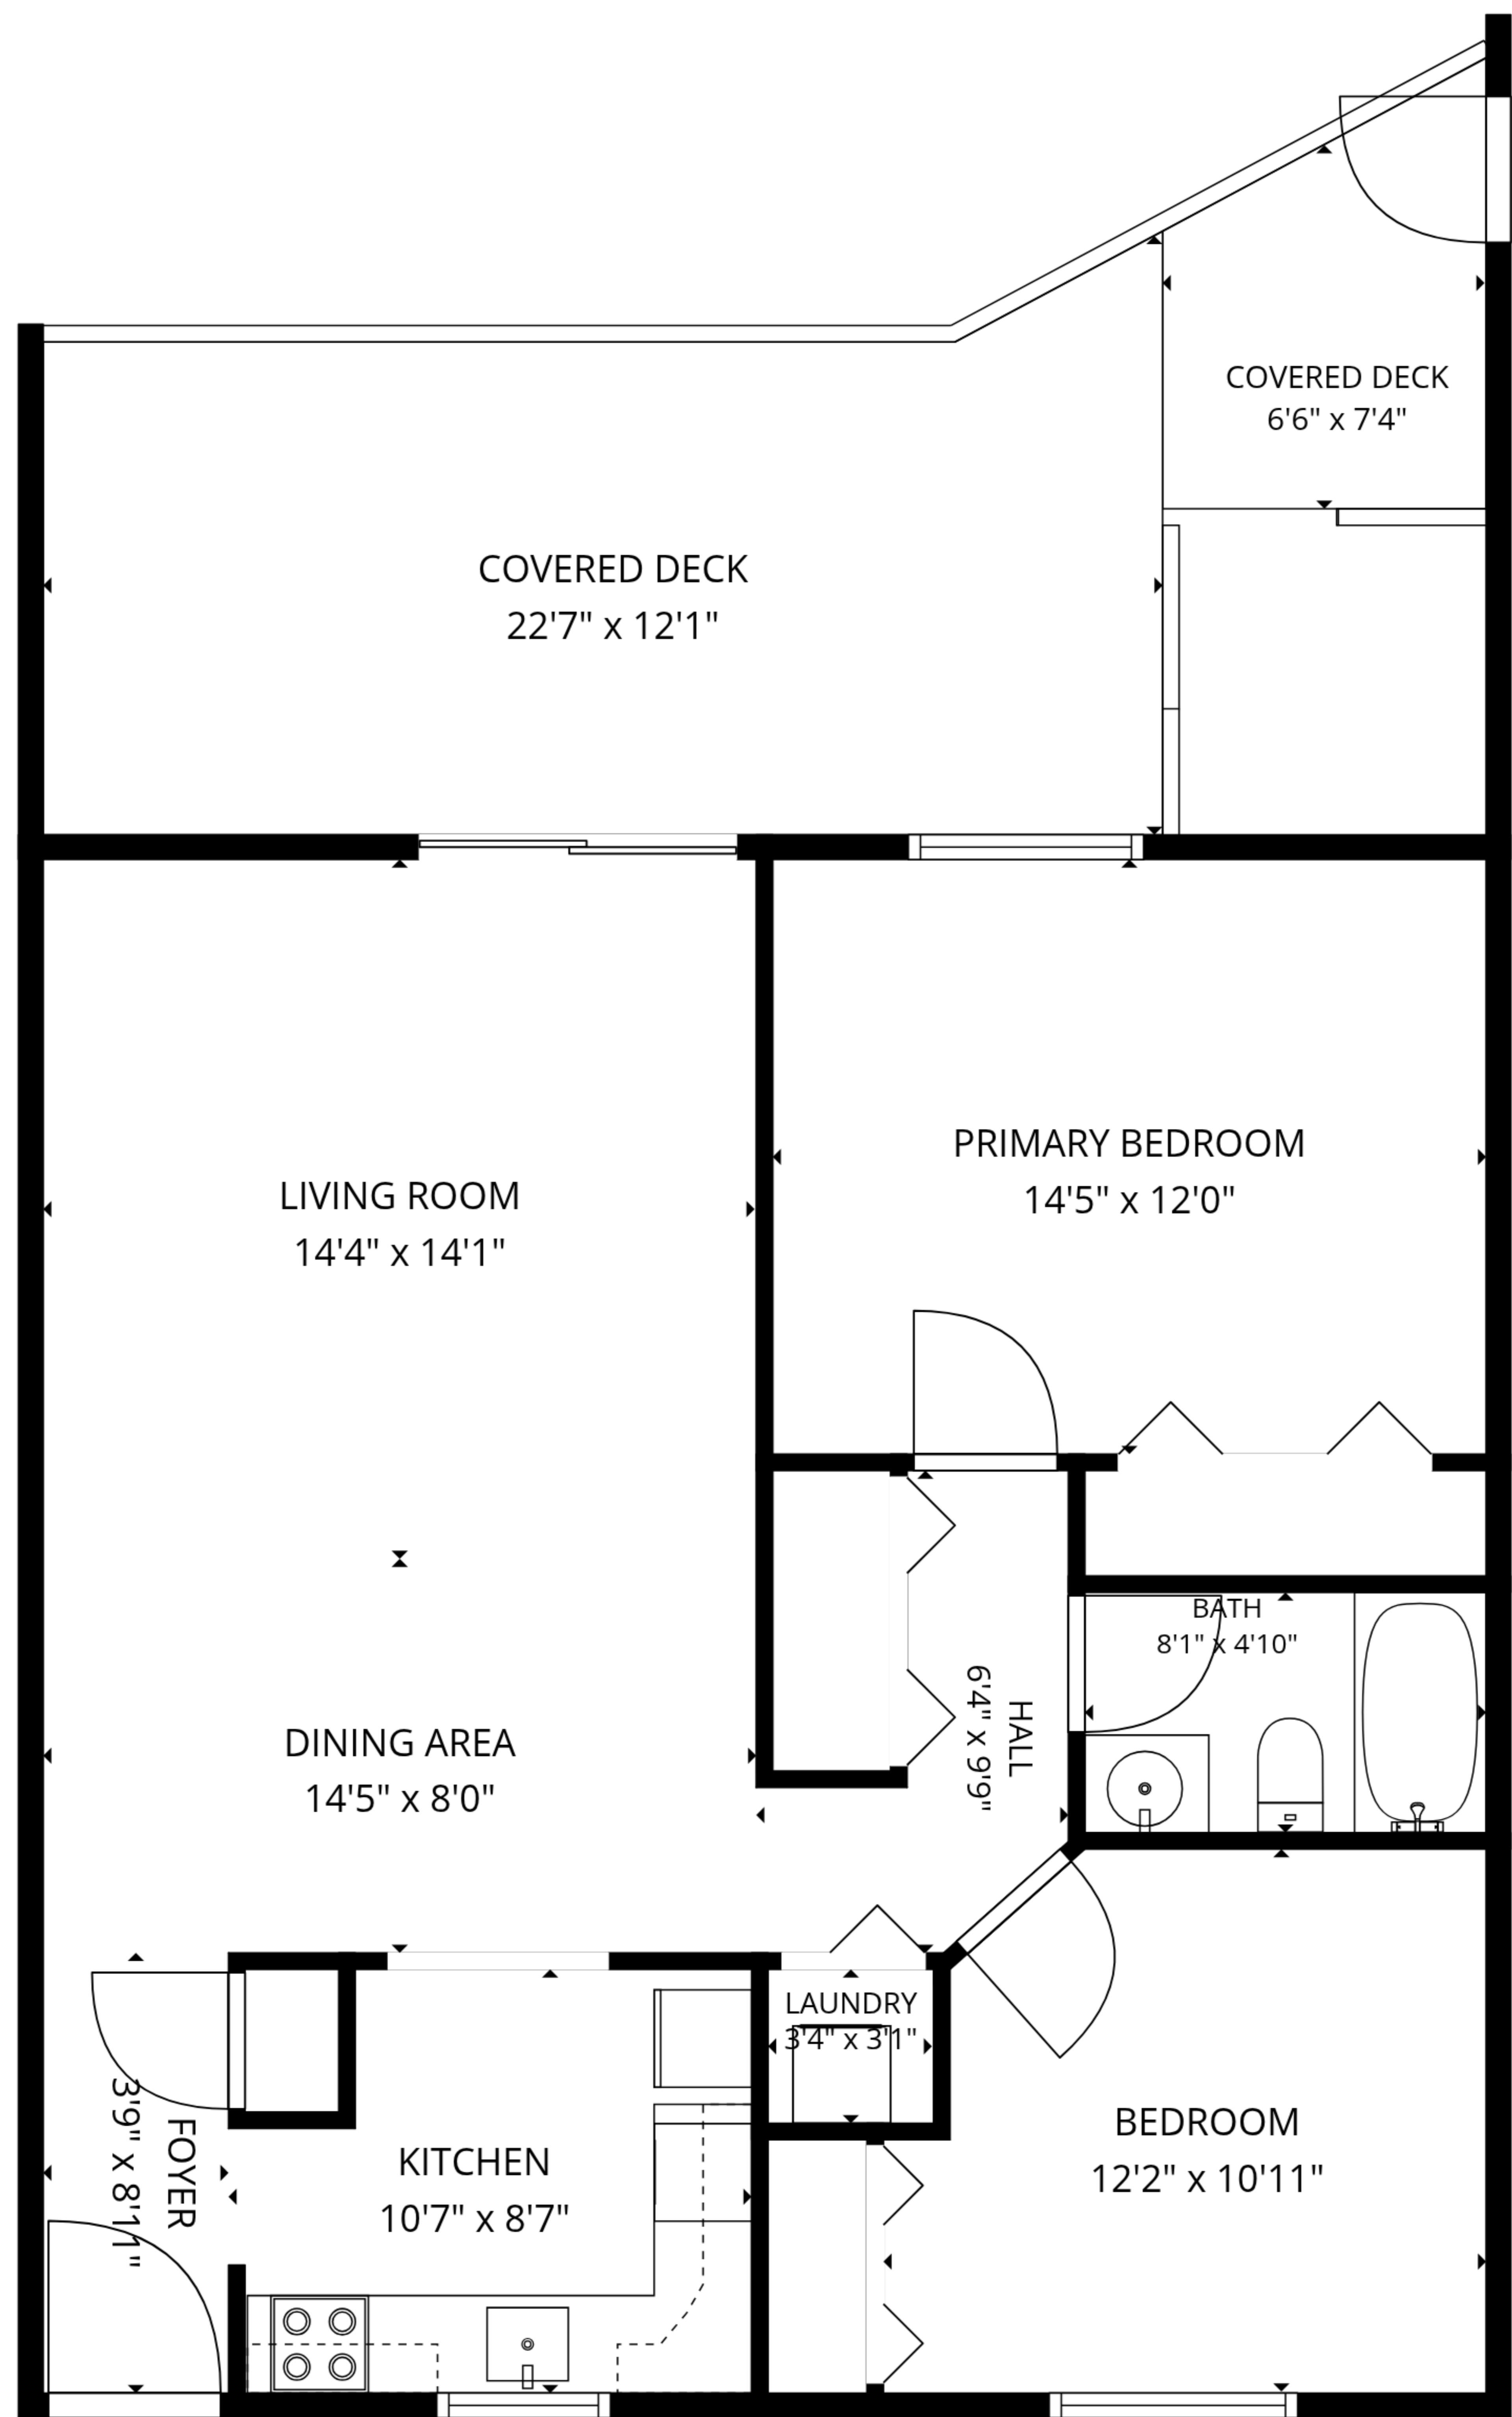

**TOTAL: 902 sq. ft**

1st floor: 902 sq. ft

EXCLUDED AREAS: COVERED DECK: 278 sq. ft, WALLS: 71 sq. ft

**TOTAL: 902 sq. ft**

1st floor: 902 sq. ft

EXCLUDED AREAS: COVERED DECK: 278 sq. ft, WALLS: 71 sq. ft