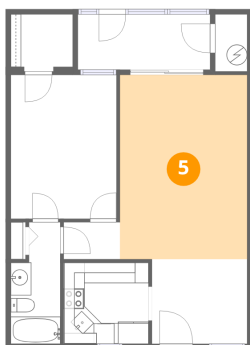

2 Floor 1 - Dining Area

Dimensions: 9'3" x 8'3"
Area: 76 sq. ft
Counted as living area: Yes

Heated: Yes
Finished: Yes
Enclosed: Yes
Contiguous: Yes
Permitted: Yes
Wet space: No
Addition: No
Conversion: No

5135 Gemstone Drive, Gulf Harbors, New Port Richey, Pasco County, Florida, United States, 34652, 103

3 Floor 1 - Hall

Dimensions: 5'6" x 3'7"
Area: 20 sq. ft
Counted as living area: Yes

Heated: Yes
Finished: Yes
Enclosed: Yes
Contiguous: Yes
Permitted: Yes
Wet space: No
Addition: No
Conversion: No

4 Floor 1 - Utility

Dimensions: 3'1" x 5'7"
Area: 17 sq. ft
Counted as living area: No

Heated: Yes
Finished: No
Enclosed: Yes
Contiguous: Yes
Permitted: Yes
Wet space: No
Addition: No
Conversion: No

5 Floor 1 - Living Room

Dimensions: 12'5" x 17'11"
Area: 222 sq. ft
Counted as living area: Yes

Heated: Yes
Finished: Yes
Enclosed: Yes
Contiguous: Yes
Permitted: Yes
Wet space: No
Addition: No
Conversion: No

5135 Gemstone Drive, Gulf Harbors, New Port Richey, Pasco County, Florida, United States, 34652, 103