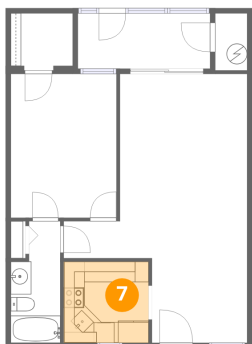

7 Floor 1 - Kitchen

Dimensions: 8'3" x 7'11"
Area: 65 sq. ft
Counted as living area: Yes

Heated: Yes
Finished: Yes
Enclosed: Yes
Contiguous: Yes
Permitted: Yes
Wet space: No
Addition: No
Conversion: No