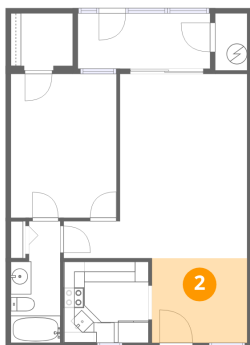

Total:639sqft Excluded: 86sqft

#		Dimensions	sqft	Counted as living area
1	Bedroom	10'4" x 14'0"	144 sq. ft	Yes
2	Dining Area	9'3" x 8'3"	76 sq. ft	Yes
3	Hall	5'6" x 3'7"	20 sq. ft	Yes
4	Utility	3'1" x 5'7"	17 sq. ft	No
5	Living Room	12'5" x 17'11"	222 sq. ft	Yes
6	Screened Porch	12'11" x 5'5"	69 sq. ft	No
7	Kitchen	8'3" x 7'11"	65 sq. ft	Yes
8	Bath	4'10" x 11'10"	57 sq. ft	Yes
9	W.I.C.	6'0" x 5'6"	33 sq. ft	Yes

5135 Gemstone Drive, Gulf Harbors, New Port Richey, Pasco County, Florida, United States, 34652, 103

1 Floor 1 - Bedroom

Dimensions: 10'4" x 14'0"
Area: 144 sq. ft
Counted as living area: Yes

Heated: Yes
Finished: Yes
Enclosed: Yes
Contiguous: Yes
Permitted: Yes
Wet space: No
Addition: No
Conversion: No

2 Floor 1 - Dining Area

Dimensions: 9'3" x 8'3"
Area: 76 sq. ft
Counted as living area: Yes

Heated: Yes
Finished: Yes
Enclosed: Yes
Contiguous: Yes
Permitted: Yes
Wet space: No
Addition: No
Conversion: No