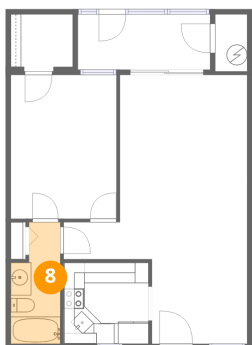

Dimensions: 12'5" x 17'11"
Area: 222 sq. ft
Counted as living area: Yes

Heated: Yes
Finished: Yes
Enclosed: Yes
Contiguous: Yes
Permitted: Yes
Wet space: No
Addition: No
Conversion: No

5135 Gemstone Drive, Gulf Harbors, New Port Richey, Pasco County, Florida, United States, 34652, 103

6 Floor 1 - Screened Porch

Dimensions: 12'11" x 5'5"
Area: 69 sq. ft
Counted as living area: No

Heated: No
Finished: No
Enclosed: No
Contiguous: Yes
Permitted: Yes
Wet space: No
Addition: No
Conversion: No

7 Floor 1 - Kitchen

Dimensions: 8'3" x 7'11"
Area: 65 sq. ft
Counted as living area: Yes

Heated: Yes
Finished: Yes
Enclosed: Yes
Contiguous: Yes
Permitted: Yes
Wet space: No
Addition: No
Conversion: No

8 Floor 1 - Bath

Dimensions: 4'10" x 11'10"
Area: 57 sq. ft
Counted as living area: Yes

Heated: Yes
Finished: Yes
Enclosed: Yes
Contiguous: Yes
Permitted: Yes
Wet space: Yes
Addition: No
Conversion: No

Home data report

5135 Gemstone Drive, Gulf Harbors, New Port Richey, Pasco County, Florida, United States, 34652, 103