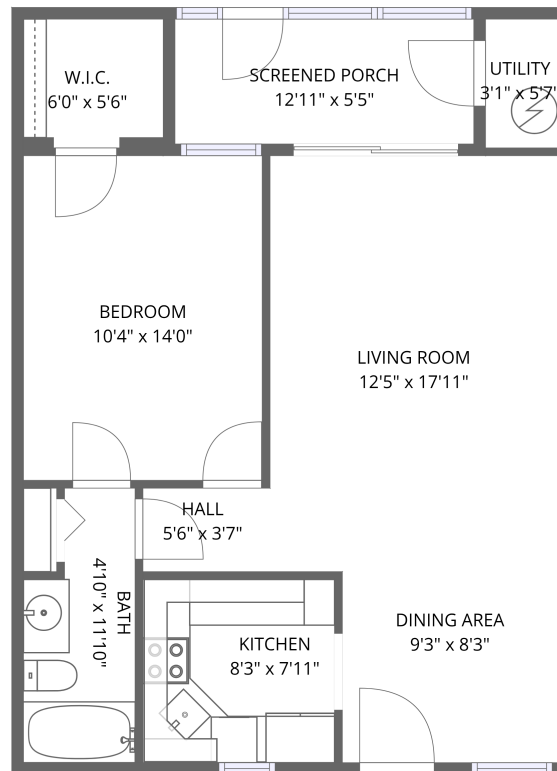

Home data report

5135 Gemstone Drive, Gulf Harbors, New Port Richey, Pasco County, Florida, United States, 34652, 103

1st floor

Total Area: 639 sq. ft

1st Floor: 639 sq. ft

Excluded: Utility 17 sq. ft, Screened porch 69 sq. ft, Walls: 0 sq. ft

Total:639sqft Excluded: 86sqft

#		Dimensions	sqft	Counted as living area
1	Bedroom	10'4" x 14'0"	144 sq. ft	Yes
2	Dining Area	9'3" x 8'3"	76 sq. ft	Yes
3	Hall	5'6" x 3'7"	20 sq. ft	Yes
4	Utility	3'1" x 5'7"	17 sq. ft	No
5	Living Room	12'5" x 17'11"	222 sq. ft	Yes
6	Screened Porch	12'11" x 5'5"	69 sq. ft	No
7	Kitchen	8'3" x 7'11"	65 sq. ft	Yes
8	Bath	4'10" x 11'10"	57 sq. ft	Yes
9	W.I.C.	6'0" x 5'6"	33 sq. ft	Yes

2 Floor 1 - Dining Area

Dimensions: 9'3" x 8'3"
Area: 76 sq. ft
Counted as living area: Yes

Heated: Yes
Finished: Yes
Enclosed: Yes
Contiguous: Yes
Permitted: Yes
Wet space: No
Addition: No
Conversion: No

7 Floor 1 - Kitchen

Dimensions: 8'3" x 7'11"
Area: 65 sq. ft
Counted as living area: Yes

Heated: Yes
Finished: Yes
Enclosed: Yes
Contiguous: Yes
Permitted: Yes
Wet space: No
Addition: No
Conversion: No

8 Floor 1 - Bath