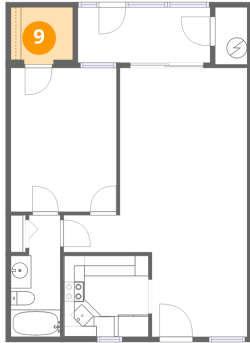

6 Floor 1 - Screened Porch

Dimensions: 12'11" x 5'5"
Area: 69 sq. ft
Counted as living area: No

Heated: No
Finished: No
Enclosed: No
Contiguous: Yes
Permitted: Yes
Wet space: No
Addition: No
Conversion: No

7 Floor 1 - Kitchen

Dimensions: 8'3" x 7'11"
Area: 65 sq. ft
Counted as living area: Yes

Heated: Yes
Finished: Yes
Enclosed: Yes
Contiguous: Yes
Permitted: Yes
Wet space: No
Addition: No
Conversion: No

8 Floor 1 - Bath

Dimensions: 4'10" x 11'10"
Area: 57 sq. ft
Counted as living area: Yes

Heated: Yes
Finished: Yes
Enclosed: Yes
Contiguous: Yes
Permitted: Yes
Wet space: Yes
Addition: No
Conversion: No

Home data report

5135 Gemstone Drive, Gulf Harbors, New Port Richey, Pasco County, Florida, United States, 34652, 103

9 Floor 1 - W.I.C.

Dimensions: 6'0" x 5'6"
Area: 33 sq. ft
Counted as living area: Yes

Heated: Yes
Finished: Yes
Enclosed: Yes
Contiguous: Yes
Permitted: Yes
Wet space: No
Addition: No
Conversion: No