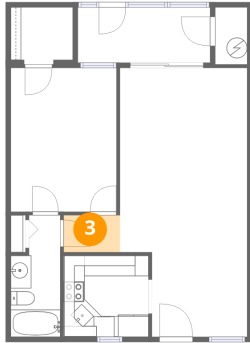

5135 Gemstone Drive, Gulf Harbors, New Port Richey, Pasco County, Florida, United States, 34652, 103

1 Floor 1 - Bedroom

Dimensions: 10'4" x 14'0"
Area: 144 sq. ft
Counted as living area: Yes

Heated: Yes
Finished: Yes
Enclosed: Yes
Contiguous: Yes
Permitted: Yes
Wet space: No
Addition: No
Conversion: No

2 Floor 1 - Dining Area

Dimensions: 9'3" x 8'3"
Area: 76 sq. ft
Counted as living area: Yes

Heated: Yes
Finished: Yes
Enclosed: Yes
Contiguous: Yes
Permitted: Yes
Wet space: No
Addition: No
Conversion: No

5135 Gemstone Drive, Gulf Harbors, New Port Richey, Pasco County, Florida, United States, 34652, 103

3 Floor 1 - Hall

Dimensions: 5'6" x 3'7"
Area: 20 sq. ft
Counted as living area: Yes

Heated: Yes
Finished: Yes
Enclosed: Yes
Contiguous: Yes
Permitted: Yes
Wet space: No
Addition: No
Conversion: No

4 Floor 1 - Utility

Dimensions: 3'1" x 5'7"
Area: 17 sq. ft
Counted as living area: No

Heated: Yes
Finished: No
Enclosed: Yes
Contiguous: Yes
Permitted: Yes
Wet space: No
Addition: No
Conversion: No

5 Floor 1 - Living Room