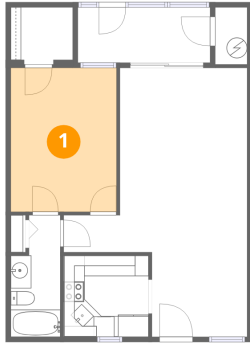

Home data report

5135 Gemstone Drive, Gulf Harbors, New Port Richey, Pasco County, Florida, United States, 34652, 103

1st floor

Total Area: 639 sq. ft

1st Floor: 639 sq. ft

Excluded: Utility 17 sq. ft, Screened porch 69 sq. ft, Walls: 0 sq. ft

Total:639sqft Excluded: 86sqft

#		Dimensions	sqft	Counted as living area
1	Bedroom	10'4" x 14'0"	144 sq. ft	Yes
2	Dining Area	9'3" x 8'3"	76 sq. ft	Yes
3	Hall	5'6" x 3'7"	20 sq. ft	Yes
4	Utility	3'1" x 5'7"	17 sq. ft	No
5	Living Room	12'5" x 17'11"	222 sq. ft	Yes
6	Screened Porch	12'11" x 5'5"	69 sq. ft	No
7	Kitchen	8'3" x 7'11"	65 sq. ft	Yes
8	Bath	4'10" x 11'10"	57 sq. ft	Yes
9	W.I.C.	6'0" x 5'6"	33 sq. ft	Yes

5135 Gemstone Drive, Gulf Harbors, New Port Richey, Pasco County, Florida, United States, 34652, 103

1 Floor 1 - Bedroom

Dimensions: 10'4" x 14'0"
Area: 144 sq. ft
Counted as living area: Yes

Heated: Yes
Finished: Yes
Enclosed: Yes
Contiguous: Yes
Permitted: Yes
Wet space: No
Addition: No
Conversion: No

2 Floor 1 - Dining Area

Dimensions: 9'3" x 8'3"
Area: 76 sq. ft
Counted as living area: Yes

Heated: Yes
Finished: Yes
Enclosed: Yes
Contiguous: Yes
Permitted: Yes
Wet space: No
Addition: No
Conversion: No