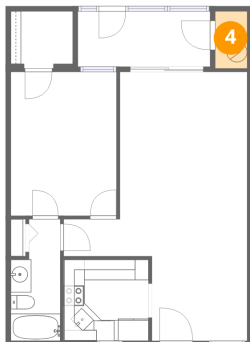

2 Floor 1 - Dining Area

Dimensions: 9'3" x 8'3"
Area: 76 sq. ft
Counted as living area: Yes

Heated: Yes
Finished: Yes
Enclosed: Yes
Contiguous: Yes
Permitted: Yes
Wet space: No
Addition: No
Conversion: No

5135 Gemstone Drive, Gulf Harbors, New Port Richey, Pasco County, Florida, United States, 34652, 103

3 Floor 1 - Hall

Dimensions: 5'6" x 3'7"
Area: 20 sq. ft
Counted as living area: Yes

Heated: Yes
Finished: Yes
Enclosed: Yes
Contiguous: Yes
Permitted: Yes
Wet space: No
Addition: No
Conversion: No

4 Floor 1 - Utility

Dimensions: 3'1" x 5'7"
Area: 17 sq. ft
Counted as living area: No

Heated: Yes
Finished: No
Enclosed: Yes
Contiguous: Yes
Permitted: Yes
Wet space: No
Addition: No
Conversion: No

5 Floor 1 - Living Room

Dimensions: 12'5" x 17'11"
Area: 222 sq. ft
Counted as living area: Yes

Heated: Yes
Finished: Yes
Enclosed: Yes
Contiguous: Yes
Permitted: Yes
Wet space: No
Addition: No
Conversion: No

5135 Gemstone Drive, Gulf Harbors, New Port Richey, Pasco County, Florida, United States, 34652, 103