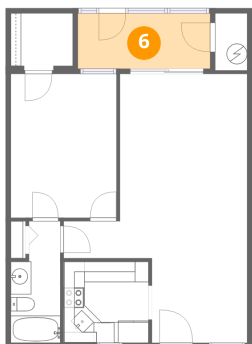

5135 Gemstone Drive, Gulf Harbors, New Port Richey, Pasco County, Florida, United States, 34652, 103

3 Floor 1 - Hall

Dimensions: 5'6" x 3'7"
Area: 20 sq. ft
Counted as living area: Yes

Heated: Yes
Finished: Yes
Enclosed: Yes
Contiguous: Yes
Permitted: Yes
Wet space: No
Addition: No
Conversion: No

4 Floor 1 - Utility

Dimensions: 3'1" x 5'7"
Area: 17 sq. ft
Counted as living area: No

Heated: Yes
Finished: No
Enclosed: Yes
Contiguous: Yes
Permitted: Yes
Wet space: No
Addition: No
Conversion: No

5 Floor 1 - Living Room

Dimensions: 12'5" x 17'11"
Area: 222 sq. ft
Counted as living area: Yes

Heated: Yes
Finished: Yes
Enclosed: Yes
Contiguous: Yes
Permitted: Yes
Wet space: No
Addition: No
Conversion: No

5135 Gemstone Drive, Gulf Harbors, New Port Richey, Pasco County, Florida, United States, 34652, 103

6 Floor 1 - Screened Porch

Dimensions: 12'11" x 5'5"
Area: 69 sq. ft
Counted as living area: No

Heated: No
Finished: No
Enclosed: No
Contiguous: Yes
Permitted: Yes
Wet space: No
Addition: No
Conversion: No