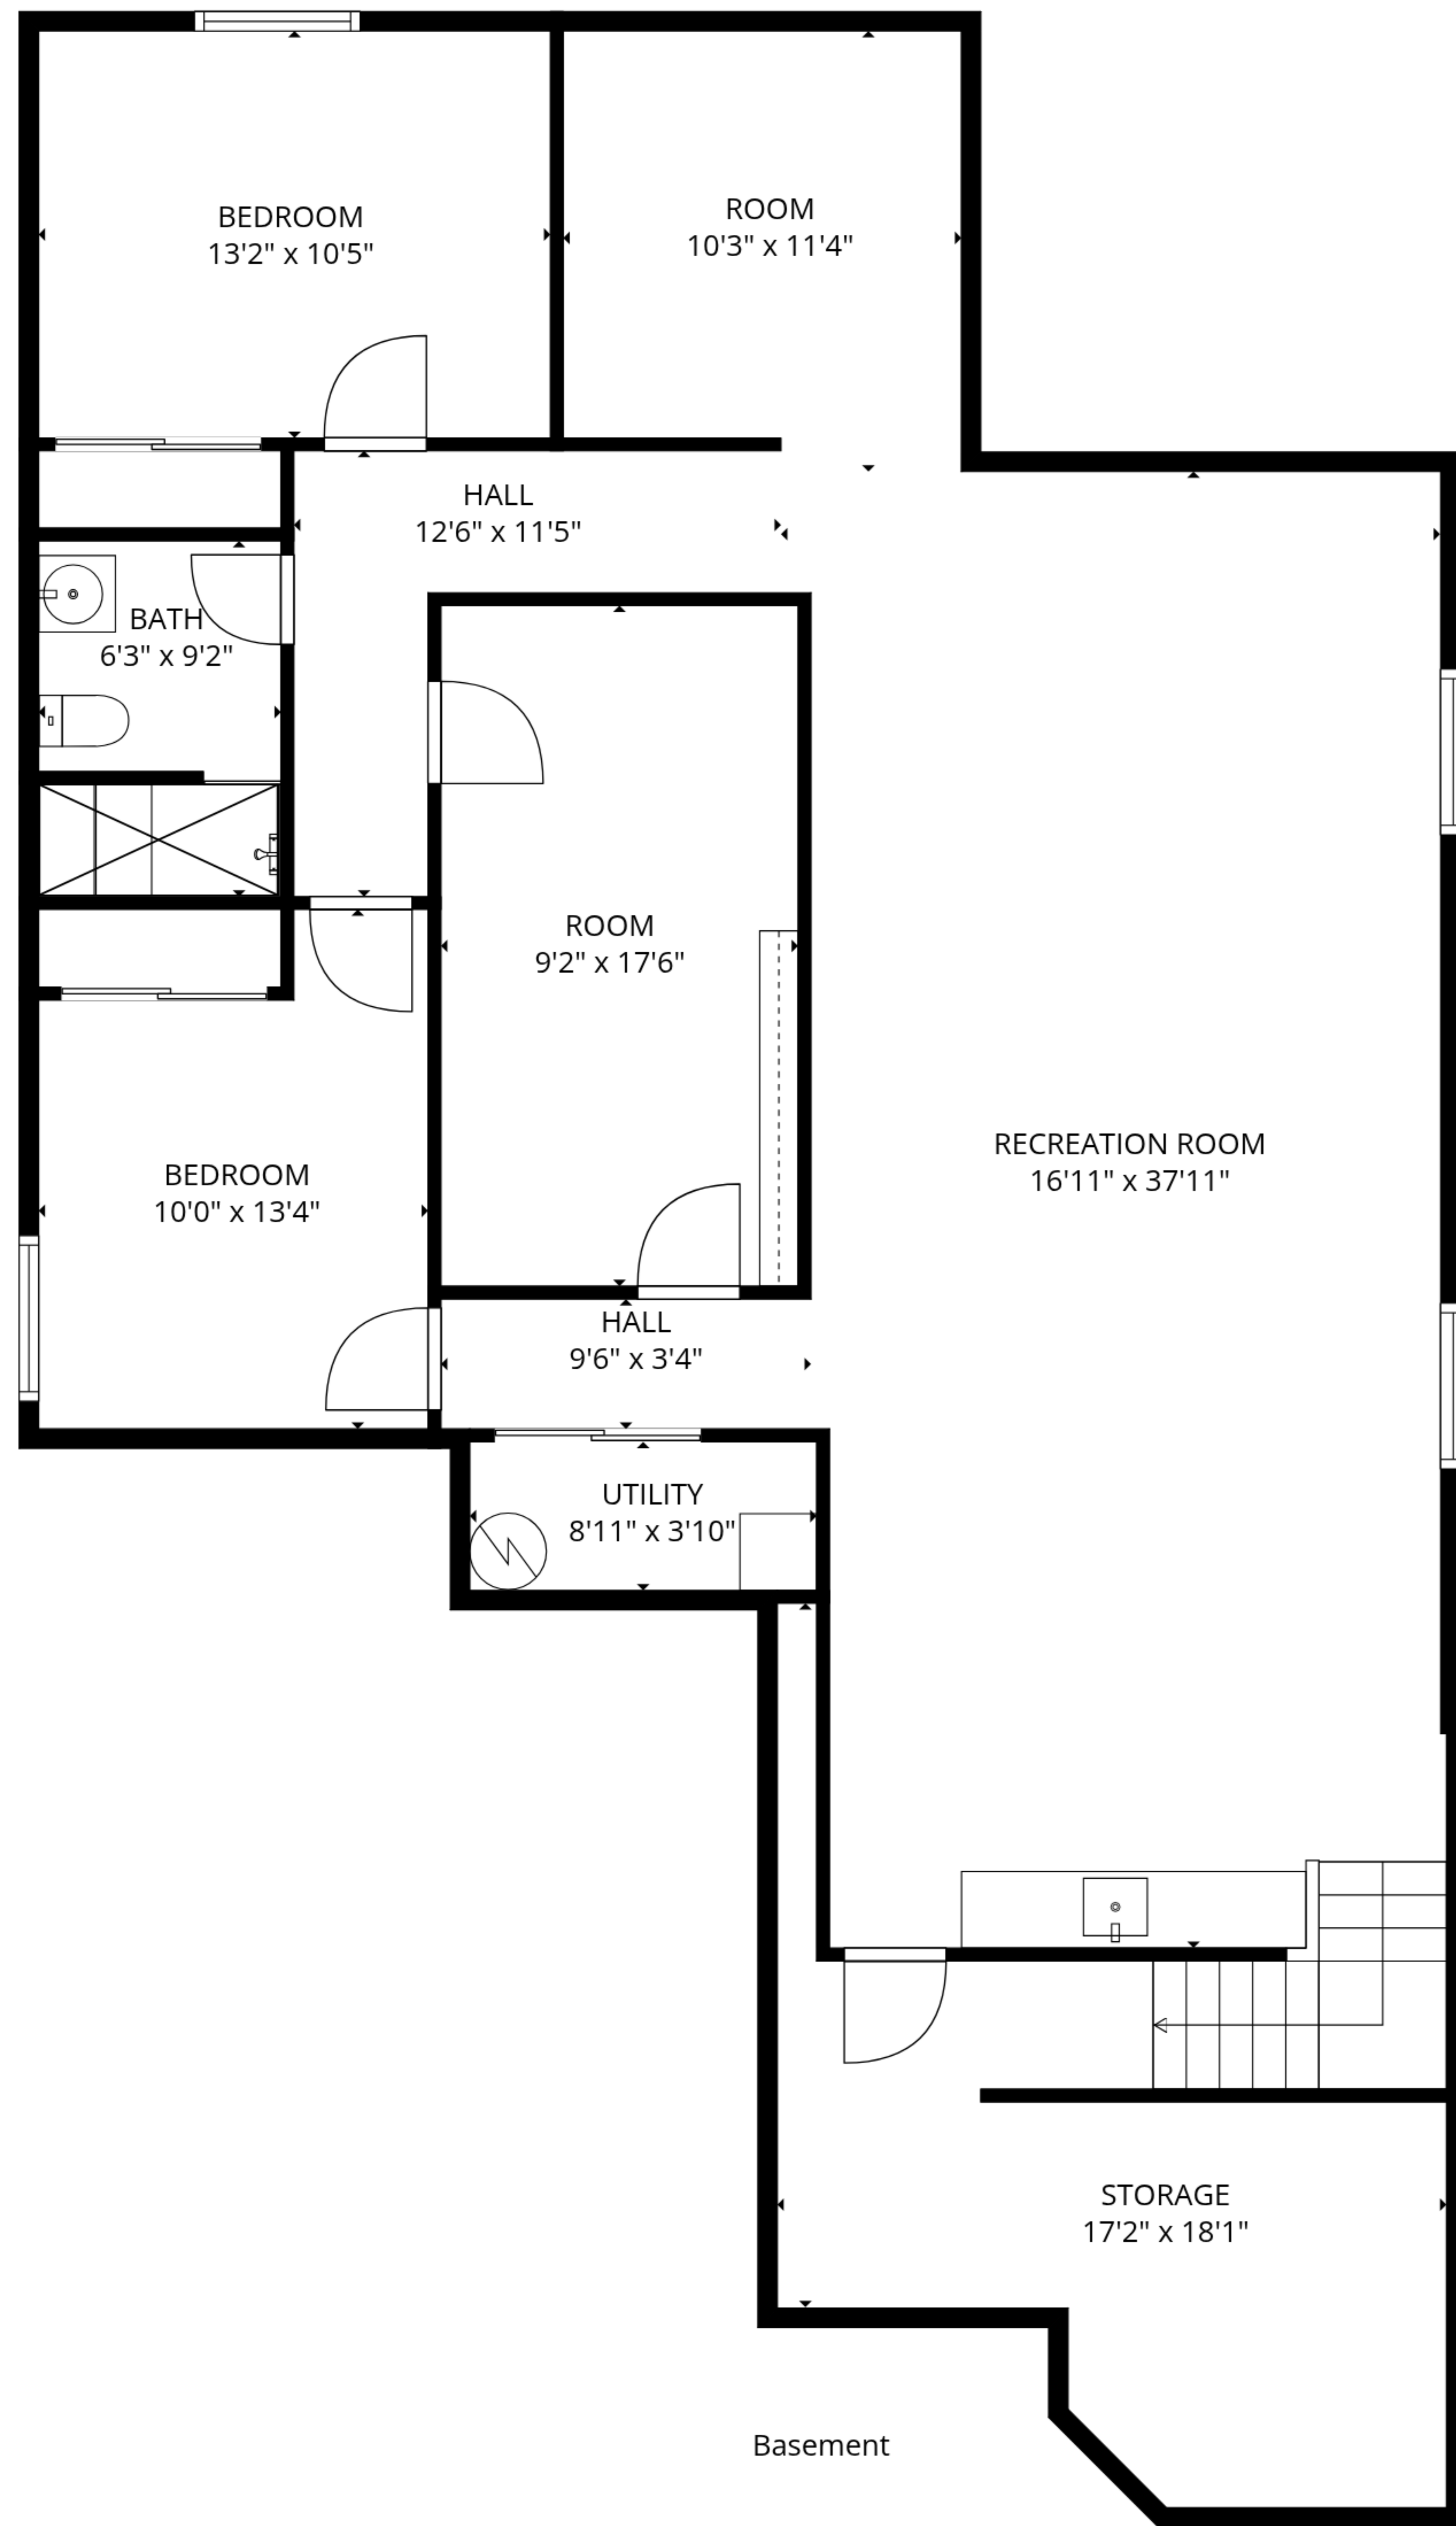

TOTAL: 3137 sq. ft

Basement: 1378 sq. ft, 1st floor: 1759 sq. ft

EXCLUDED AREAS: STORAGE: 210 sq. ft, UTILITY: 34 sq. ft, GARAGE: 467 sq. ft,
 PORCH: 65 sq. ft, PATIO: 259 sq. ft, WALLS: 231 sq. ft

SIZES AND DIMENSIONS ARE APPROXIMATE, ACTUAL MAY VARY.

Basement

1st floor

TOTAL: 3137 sq. ft

Basement: 1378 sq. ft, 1st floor: 1759 sq. ft

EXCLUDED AREAS: STORAGE: 210 sq. ft, UTILITY: 34 sq. ft, GARAGE: 467 sq. ft,

PORCH: 65 sq. ft, PATIO: 259 sq. ft, WALLS: 231 sq. ft

SIZES AND DIMENSIONS ARE APPROXIMATE, ACTUAL MAY VARY.