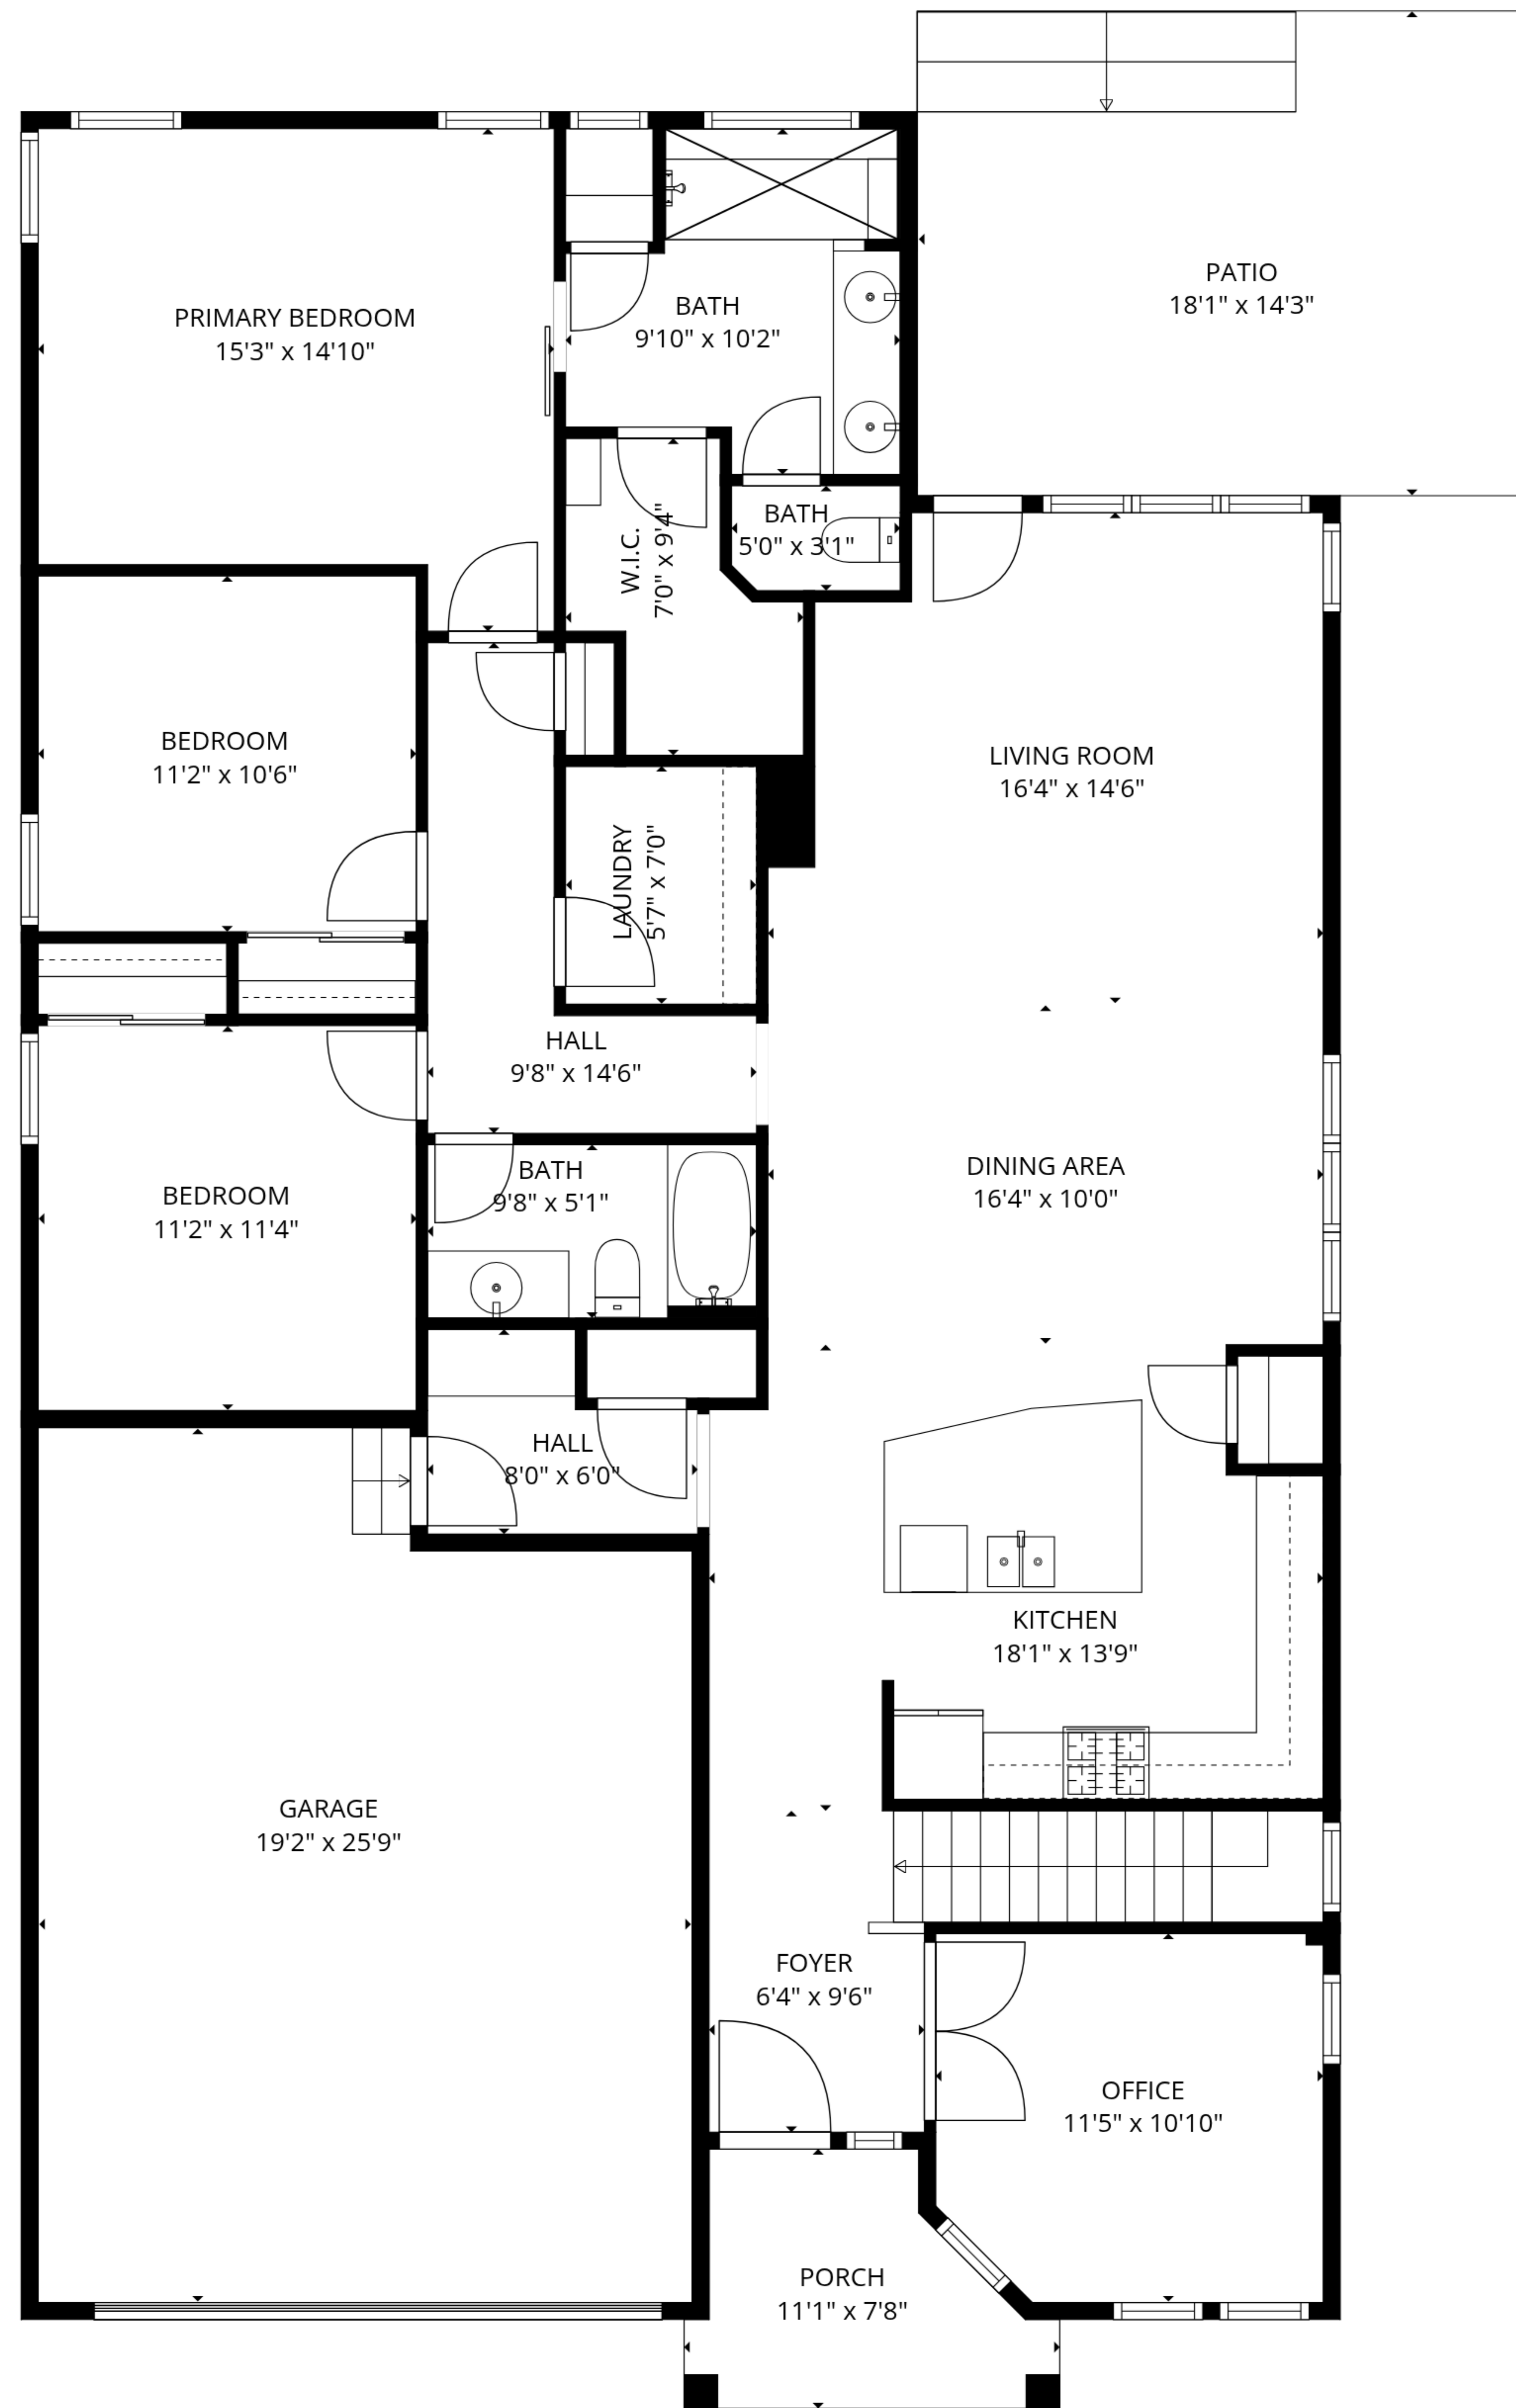

TOTAL: 3137 sq. ft

Basement: 1378 sq. ft, 1st floor: 1759 sq. ft

EXCLUDED AREAS: STORAGE: 210 sq. ft, UTILITY: 34 sq. ft, GARAGE: 467 sq. ft,
 PORCH: 65 sq. ft, PATIO: 259 sq. ft, WALLS: 231 sq. ft

SIZES AND DIMENSIONS ARE APPROXIMATE, ACTUAL MAY VARY.

Basement

1st floor

TOTAL: 3137 sq. ft

Basement: 1378 sq. ft, 1st floor: 1759 sq. ft

EXCLUDED AREAS: STORAGE: 210 sq. ft, UTILITY: 34 sq. ft, GARAGE: 467 sq. ft,

PORCH: 65 sq. ft, PATIO: 259 sq. ft, WALLS: 231 sq. ft

SIZES AND DIMENSIONS ARE APPROXIMATE, ACTUAL MAY VARY.