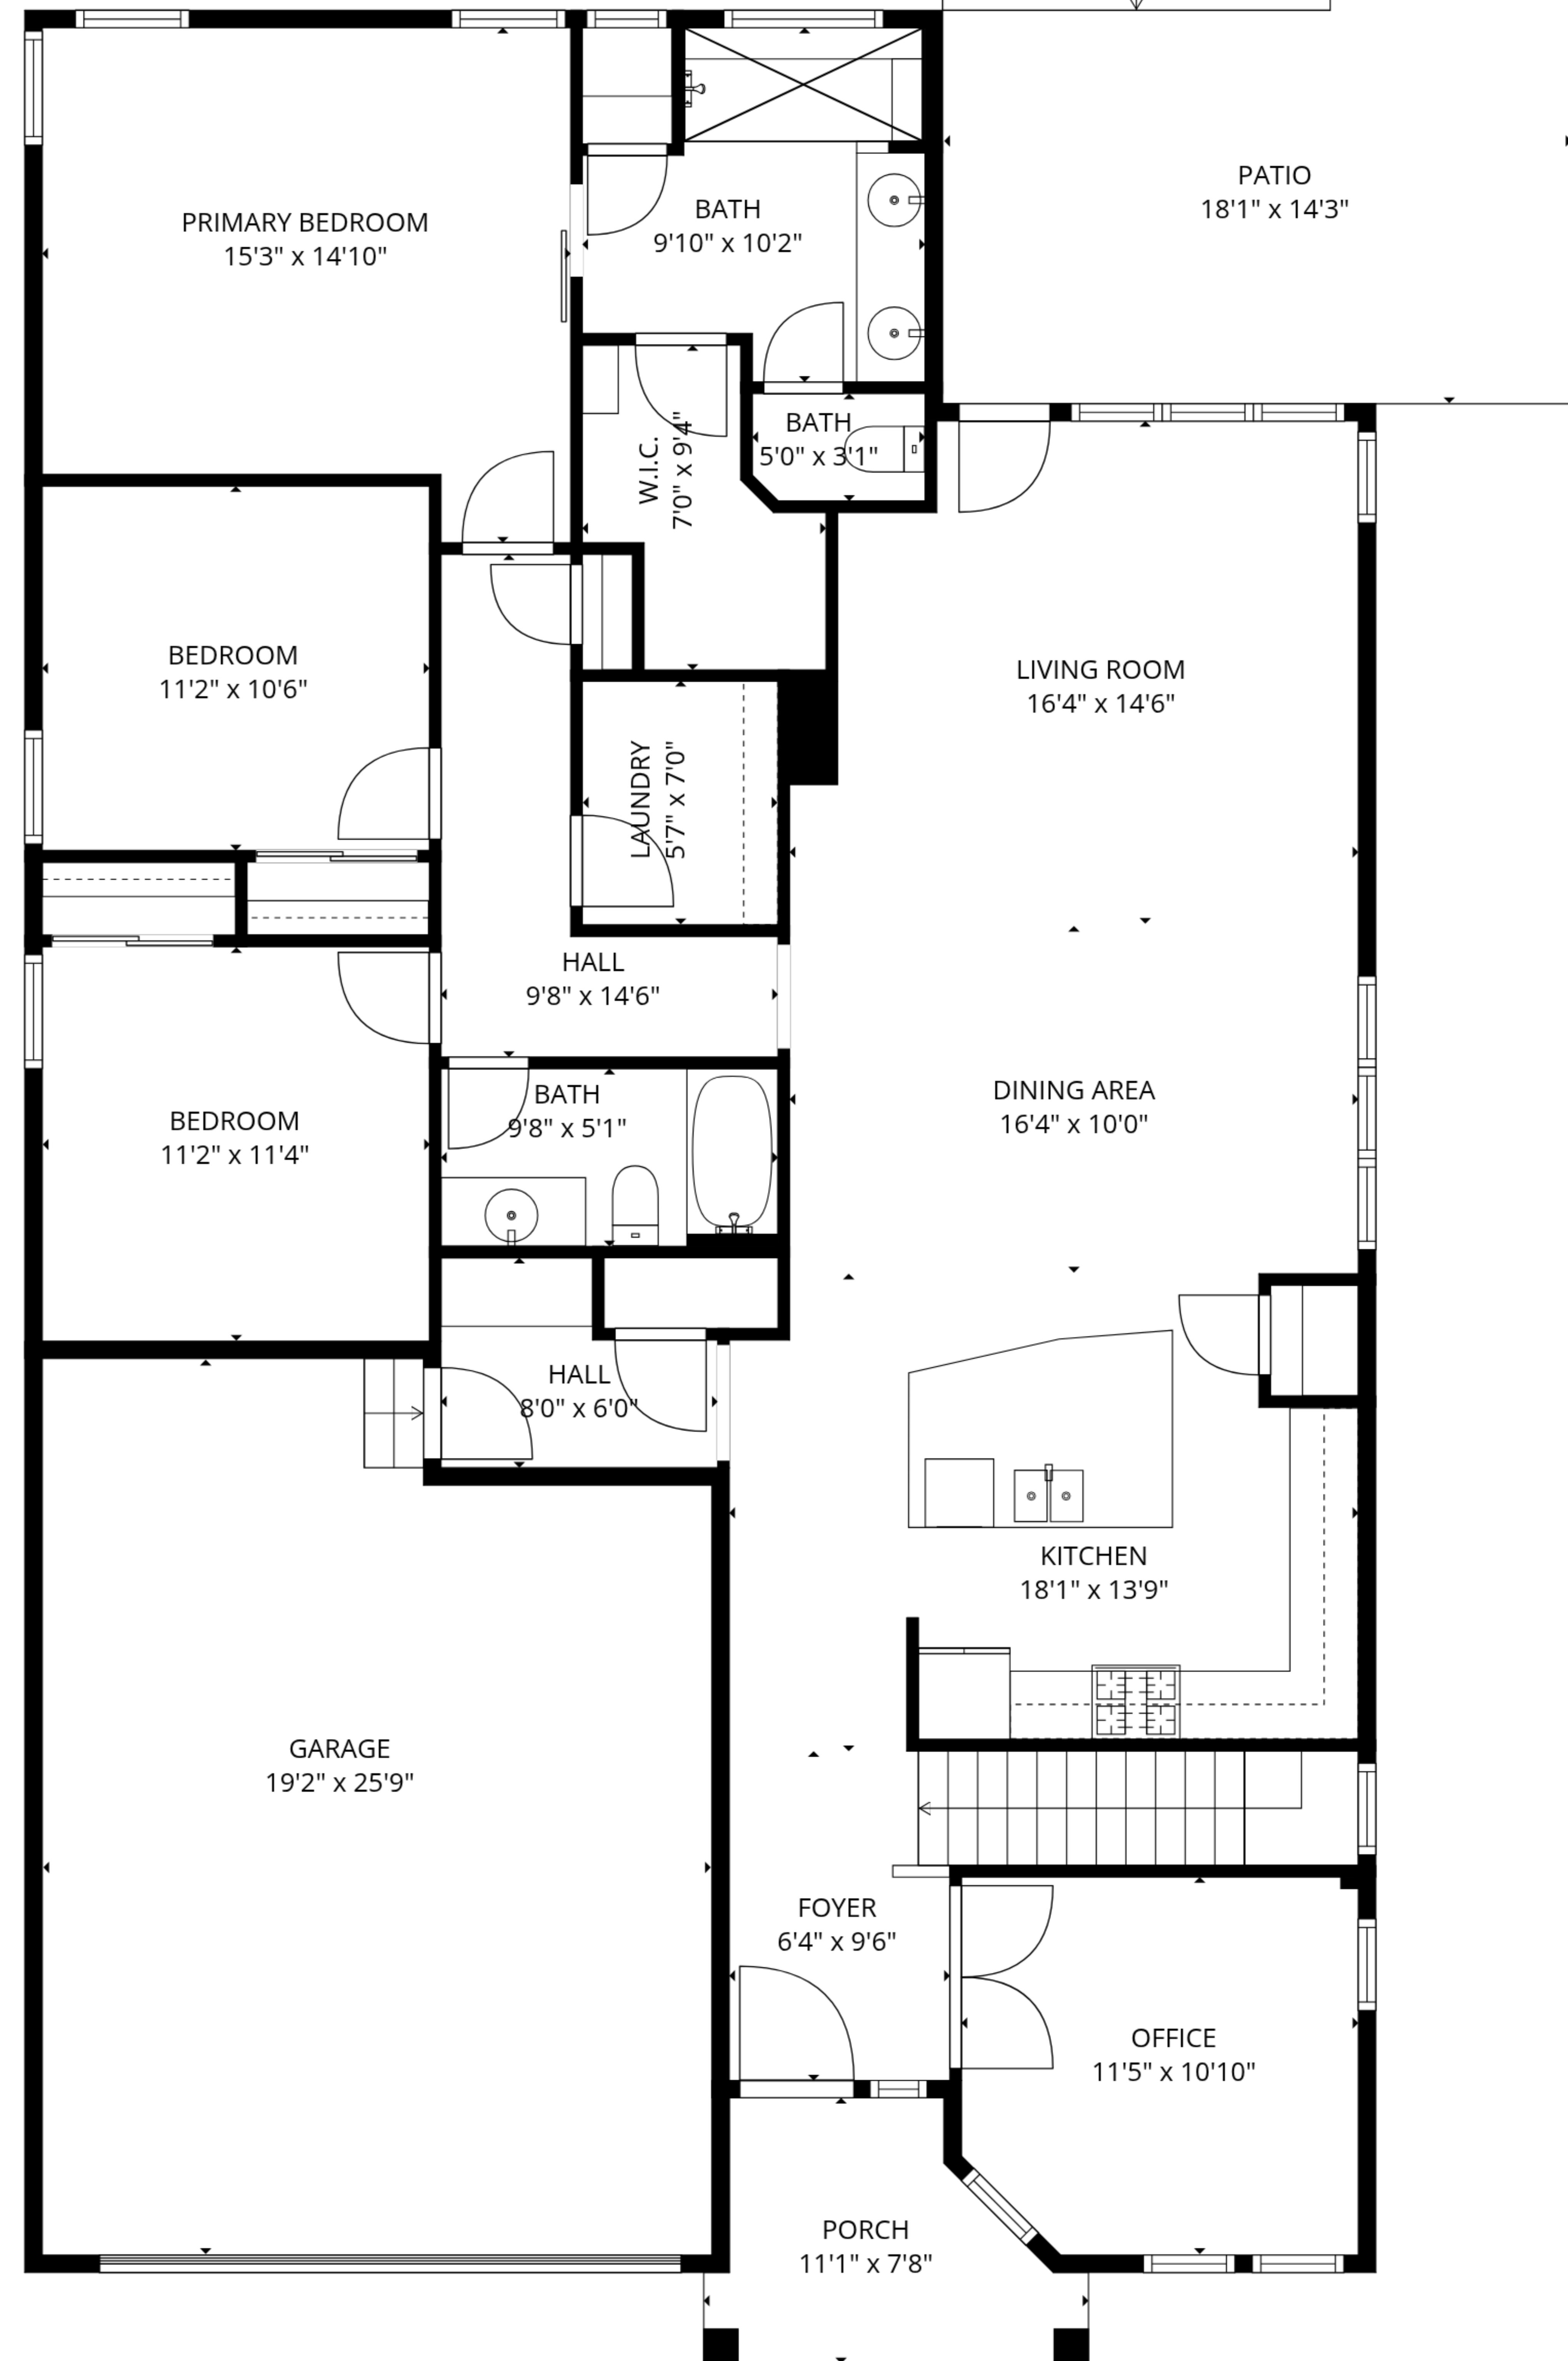

TOTAL: 3137 sq. ft

Basement: 1378 sq. ft, 1st floor: 1759 sq. ft

EXCLUDED AREAS: STORAGE: 210 sq. ft, UTILITY: 34 sq. ft, GARAGE: 467 sq. ft,
 PORCH: 65 sq. ft, PATIO: 259 sq. ft, WALLS: 231 sq. ft

SIZES AND DIMENSIONS ARE APPROXIMATE, ACTUAL MAY VARY.

Basement

1st floor

TOTAL: 3137 sq. ft

Basement: 1378 sq. ft, 1st floor: 1759 sq. ft

EXCLUDED AREAS: STORAGE: 210 sq. ft, UTILITY: 34 sq. ft, GARAGE: 467 sq. ft,

PORCH: 65 sq. ft, PATIO: 259 sq. ft, WALLS: 231 sq. ft

SIZES AND DIMENSIONS ARE APPROXIMATE, ACTUAL MAY VARY.