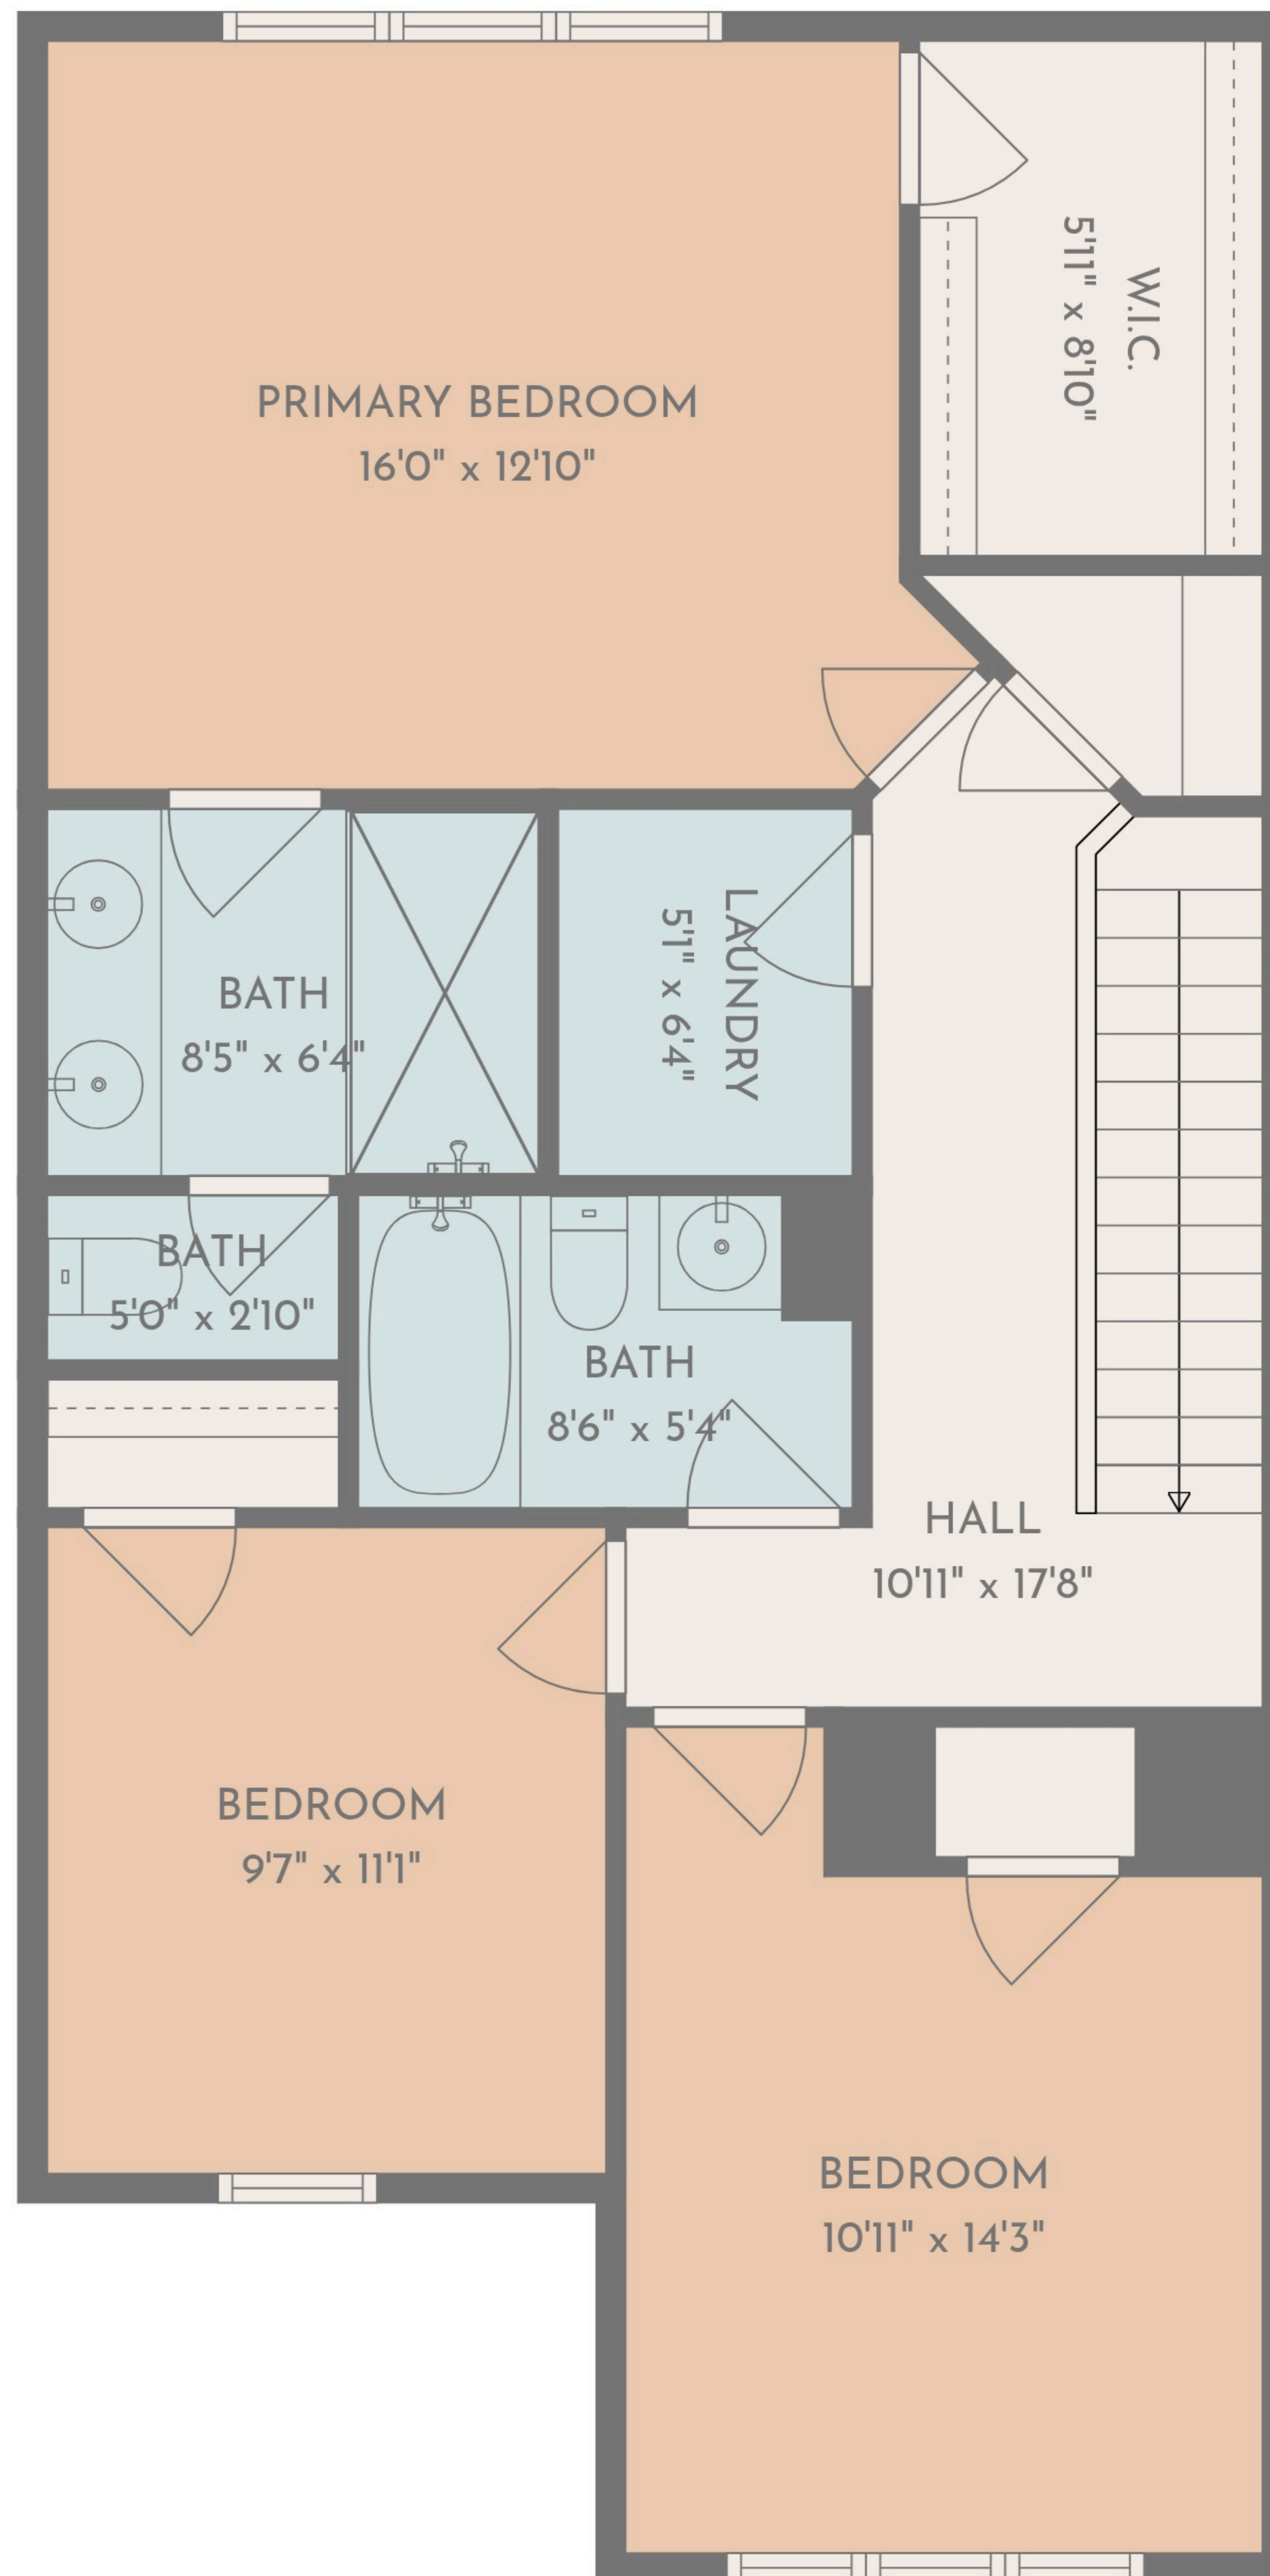

TOTAL: 1489 sq. ft

1st floor: 651 sq. ft, 2nd floor: 838 sq. ft

EXCLUDED AREAS: GARAGE: 220 sq. ft, PATIO: 80 sq. ft, PORCH: 62 sq. ft,
WALLS: 104 sq. ft

TOTAL: 1489 sq. ft

1st floor: 651 sq. ft, 2nd floor: 838 sq. ft

EXCLUDED AREAS: GARAGE: 220 sq. ft, PATIO: 80 sq. ft, PORCH: 62 sq. ft,
WALLS: 104 sq. ft

TOTAL: 1489 sq. ft
 1st floor: 651 sq. ft, 2nd floor: 838 sq. ft
 EXCLUDED AREAS: GARAGE: 220 sq. ft, PATIO: 80 sq. ft, PORCH: 62 sq. ft,
 WALLS: 104 sq. ft