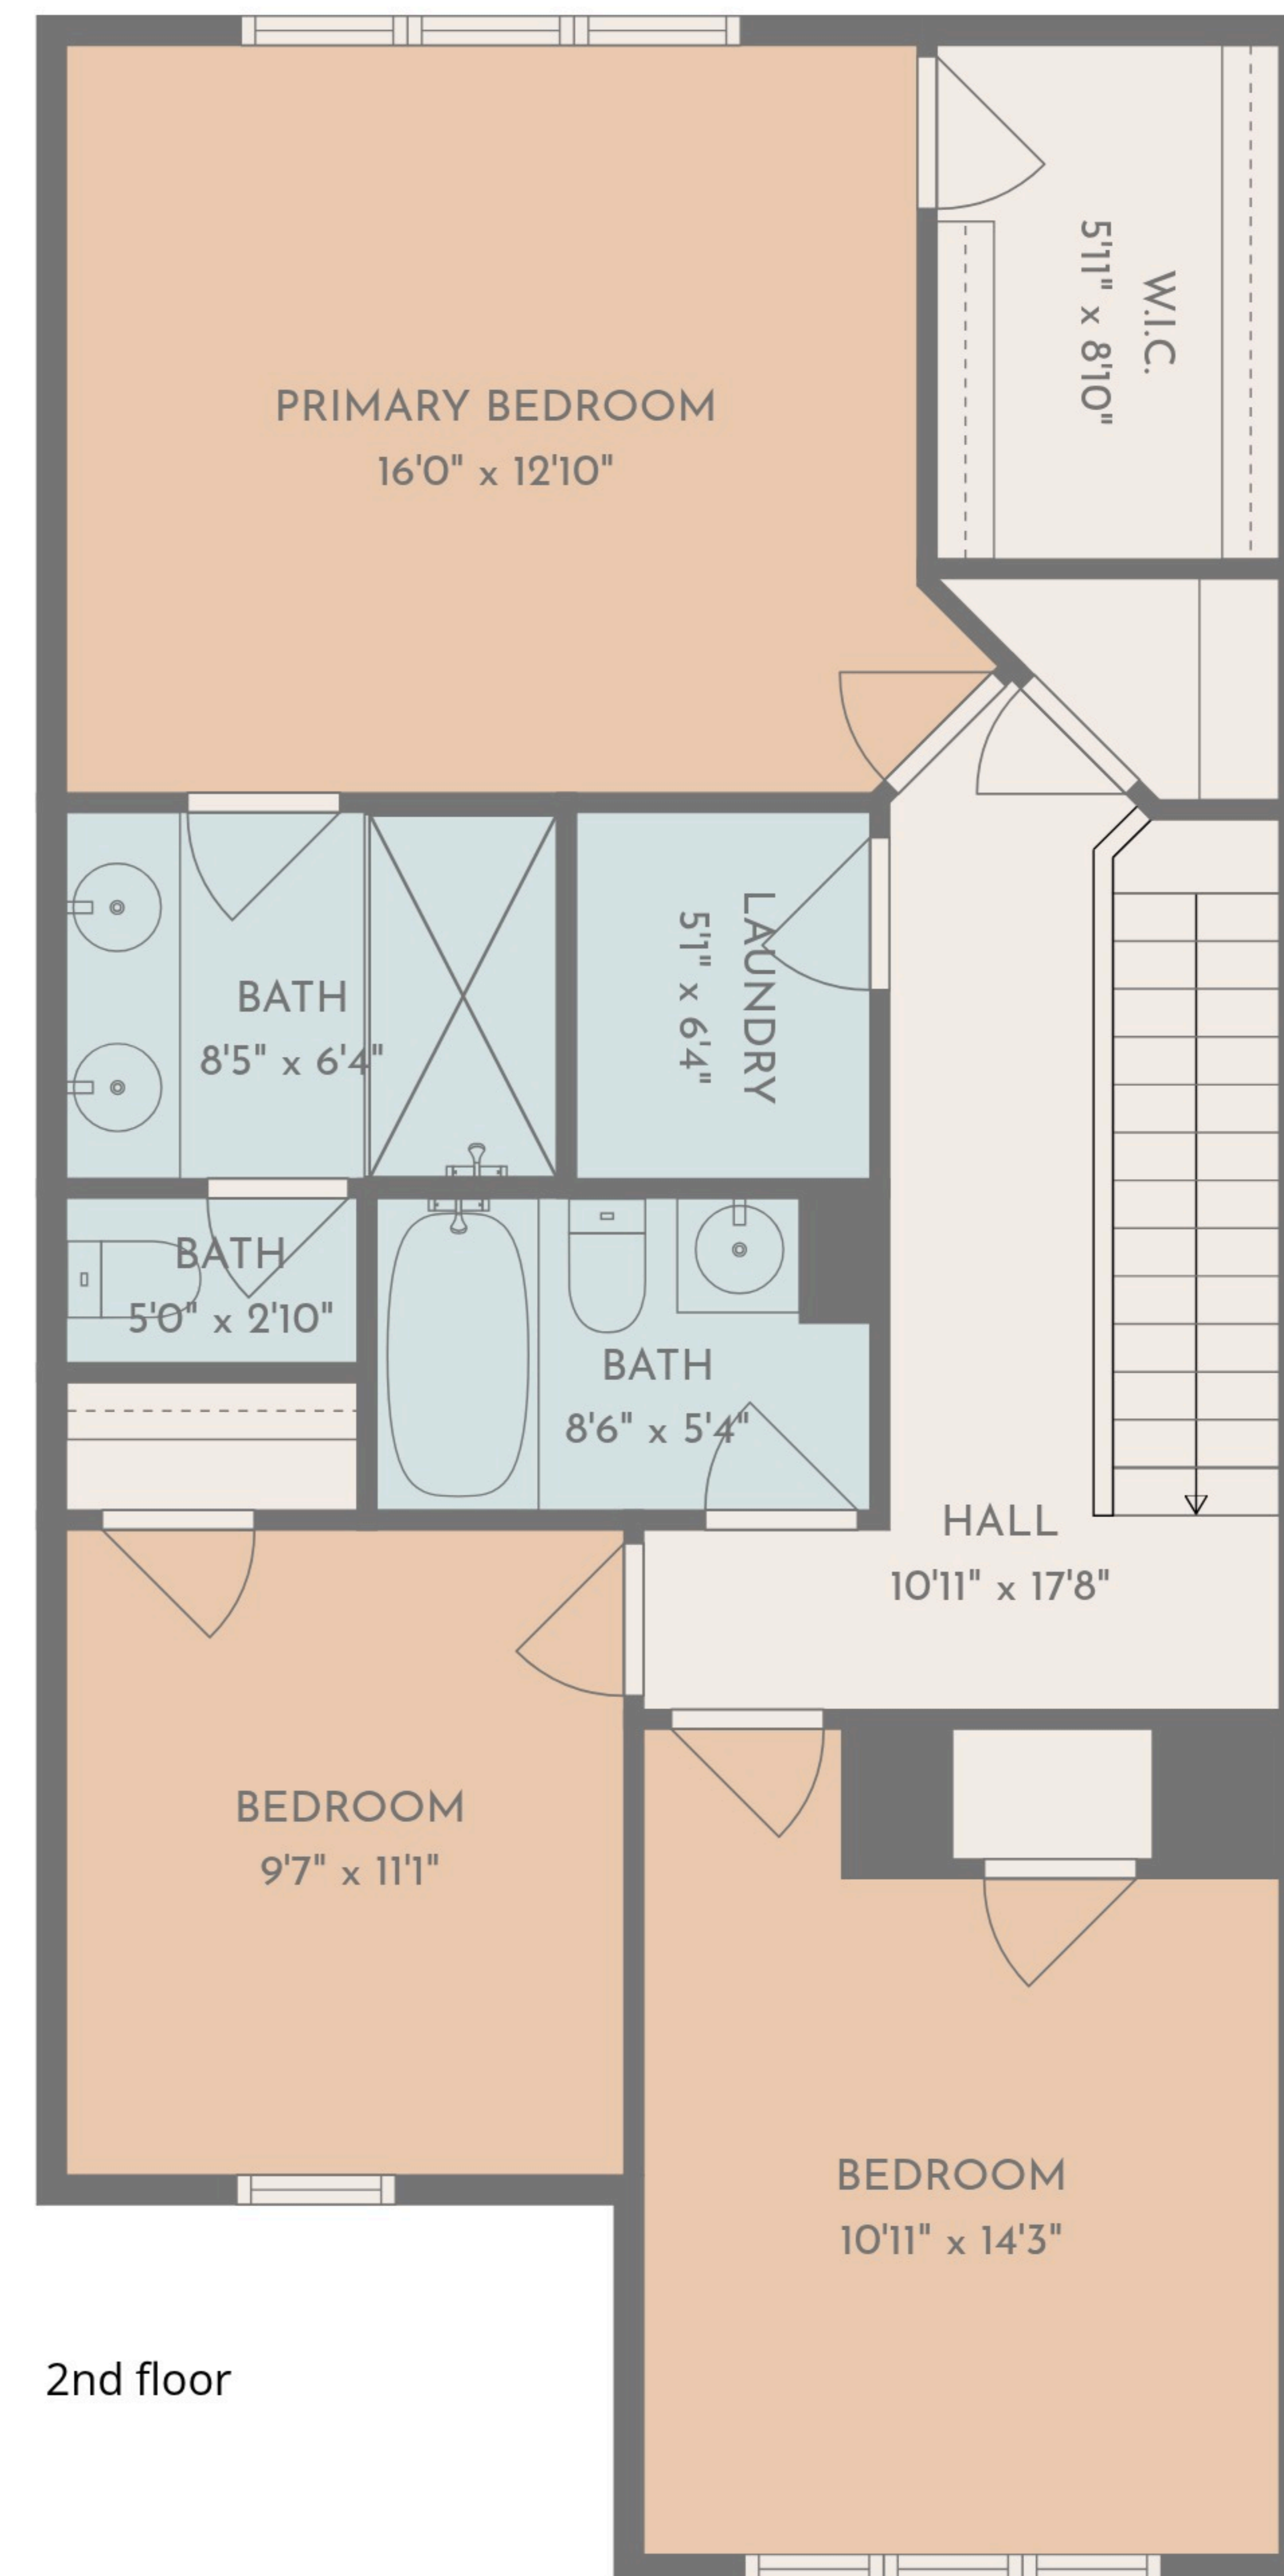

TOTAL: 1489 sq. ft

1st floor: 651 sq. ft, 2nd floor: 838 sq. ft

EXCLUDED AREAS: GARAGE: 220 sq. ft, PATIO: 80 sq. ft, PORCH: 62 sq. ft,
WALLS: 104 sq. ft

TOTAL: 1489 sq. ft

1st floor: 651 sq. ft, 2nd floor: 838 sq. ft

EXCLUDED AREAS: GARAGE: 220 sq. ft, PATIO: 80 sq. ft, PORCH: 62 sq. ft,
WALLS: 104 sq. ft

TOTAL: 1489 sq. ft
 1st floor: 651 sq. ft, 2nd floor: 838 sq. ft
 EXCLUDED AREAS: GARAGE: 220 sq. ft, PATIO: 80 sq. ft, PORCH: 62 sq. ft,
 WALLS: 104 sq. ft