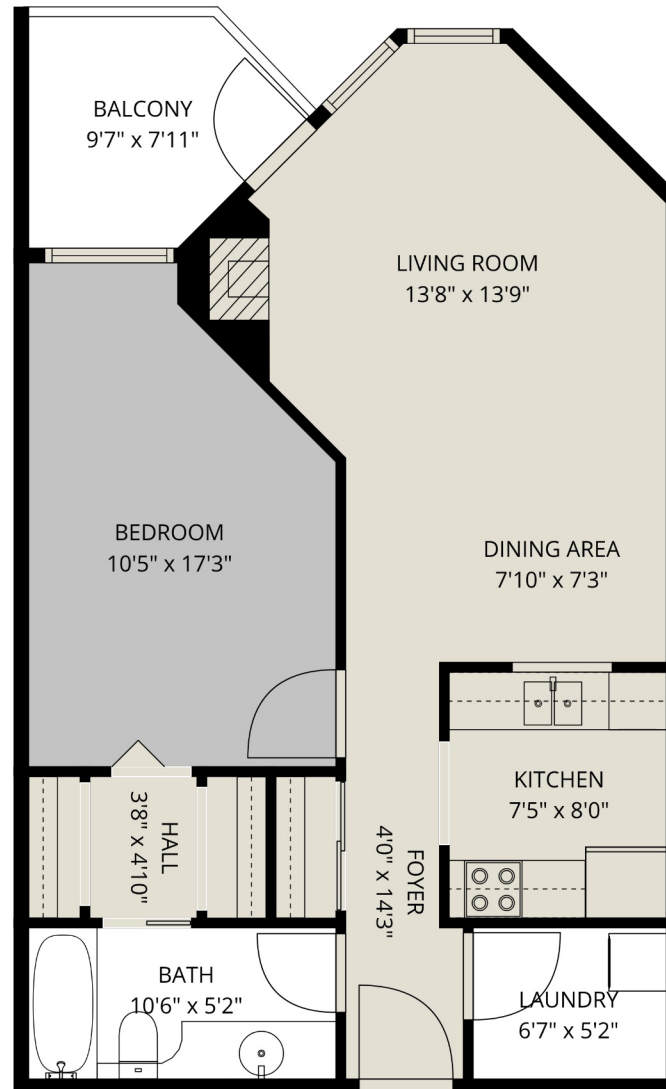

**CENTURY 21.**

Creekside Realty Ltd.

**5765 Glover Rd #210**

Sheri Doerksen

sheridoerksen@homes2acreages.com

**Estimated Areas:**

Main Floor: 721 sq. ft

**Total: 721 Sq. Ft**